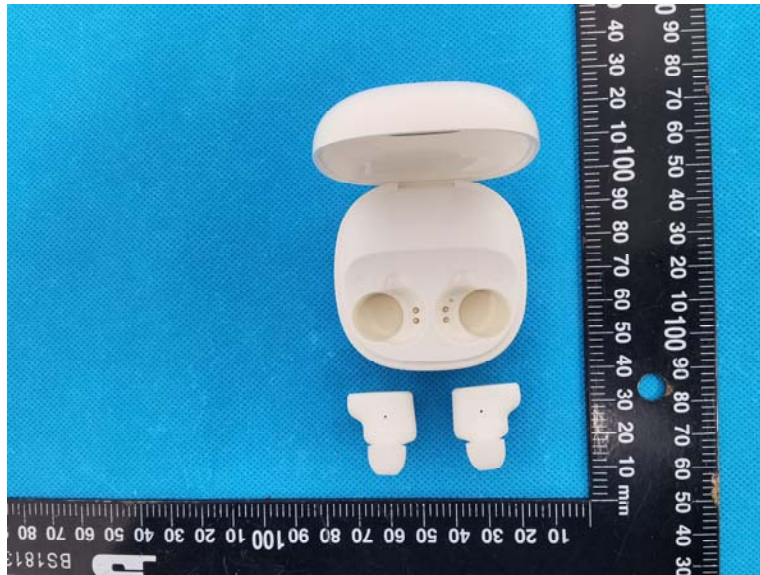

**EXHIBIT B - EUT EXTERNAL PHOTOGRAPHS**

Test model: HE-065

(Note:multiple models TQ-EJ08,HE-065A,HE-065B,HE-065C,HE-065D,HE-065E,HE-065F are ectrically identical with the model: HE-065)

Port

Left Headset