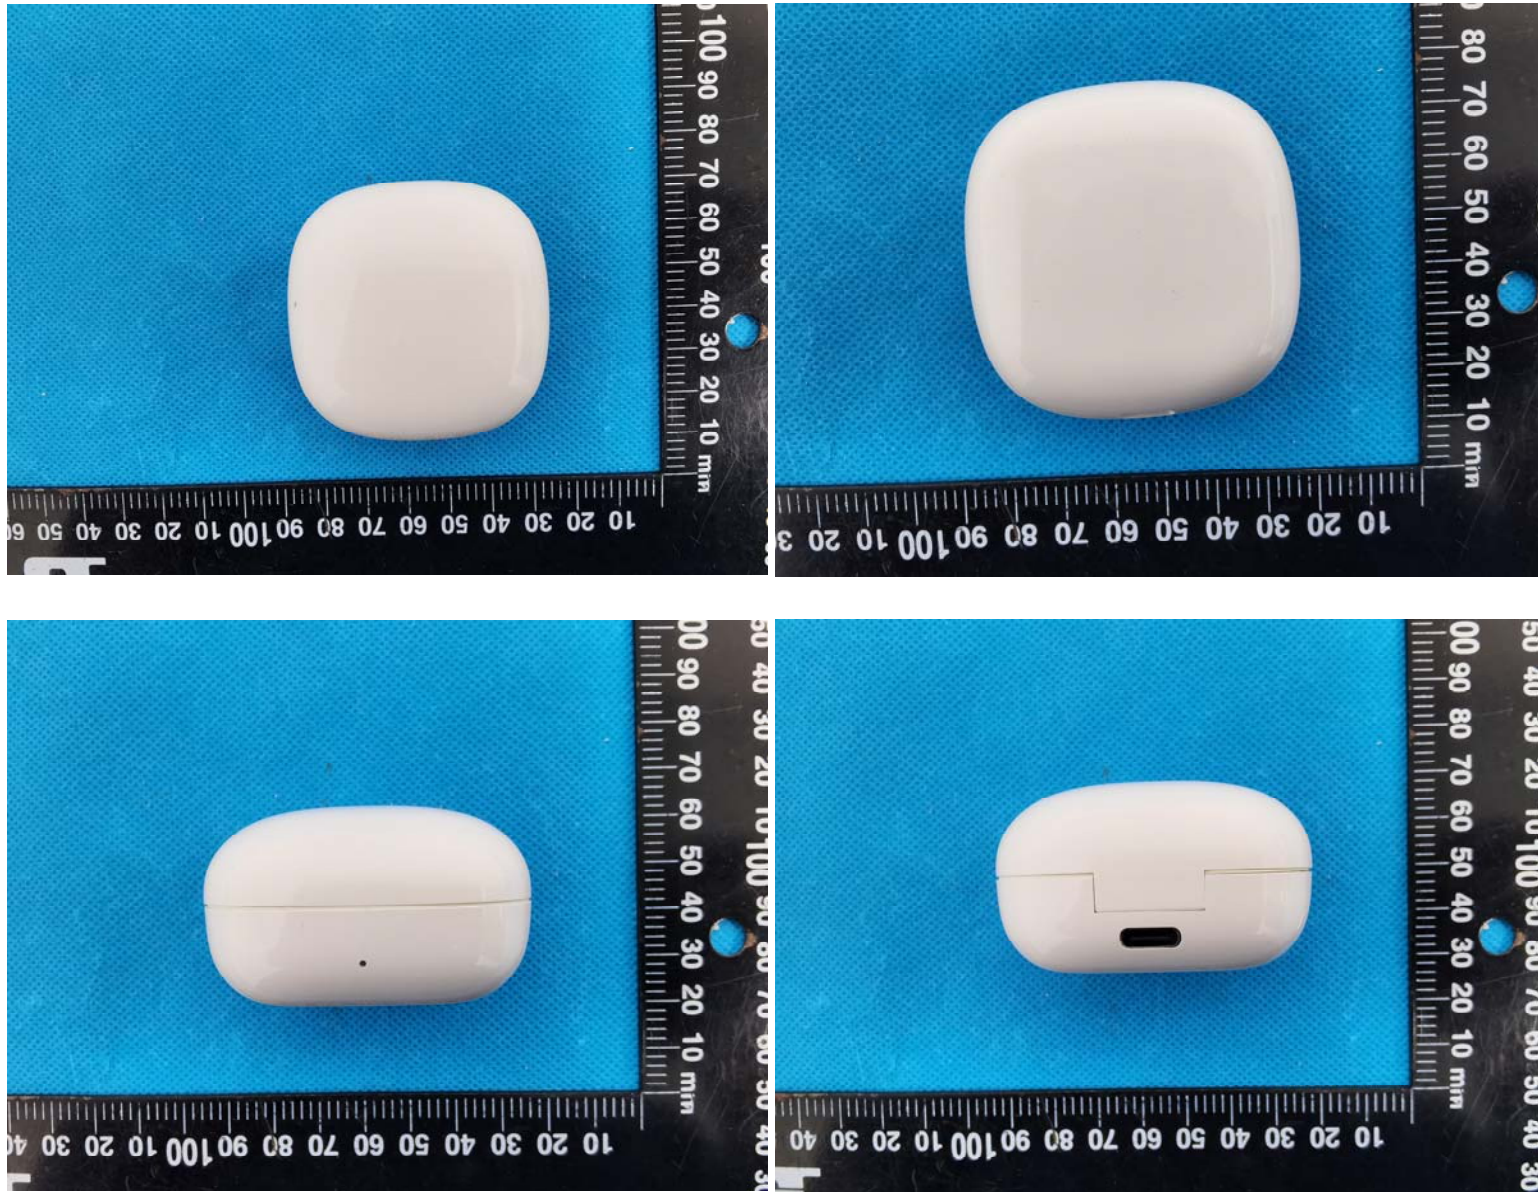

**EXHIBIT B - EUT EXTERNAL PHOTOGRAPHS**

Test model: HE-065

(Note:multiple models TQ-EJ08,HE-065A,HE-065B,HE-065C,HE-065D,HE-065E,HE-065F are ectrically identical with the model: HE-065)

Port

Left Headset