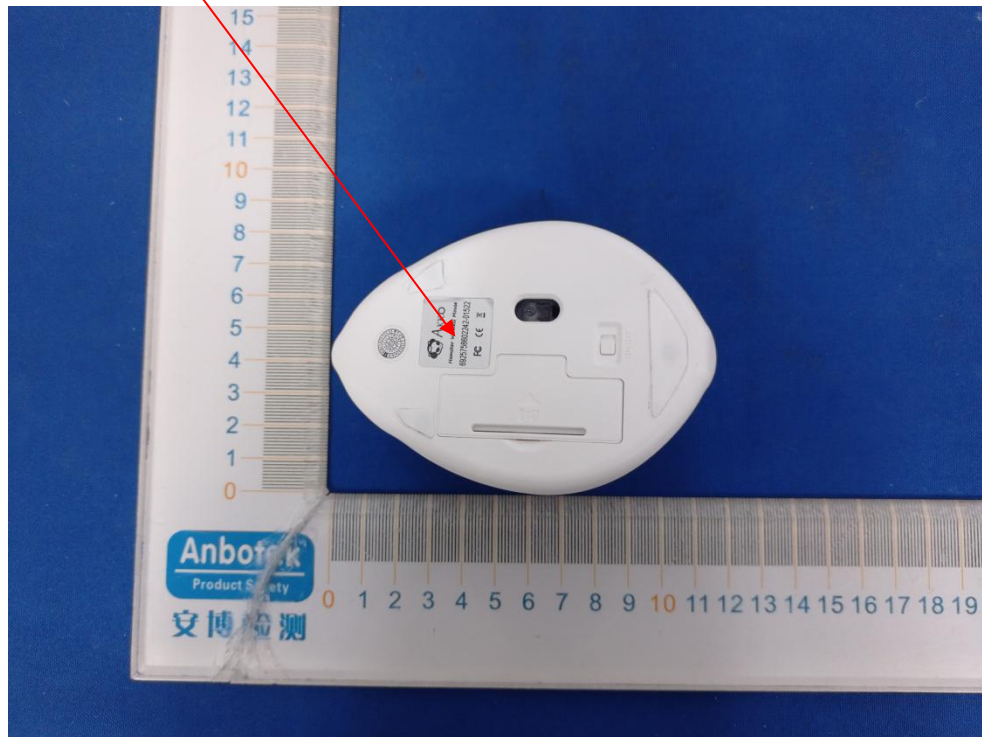

Label Location:

Product Name: Hamster Wireless Mouse
Model No.: 02MOMO
FCC: 2A2BL-GB5200M