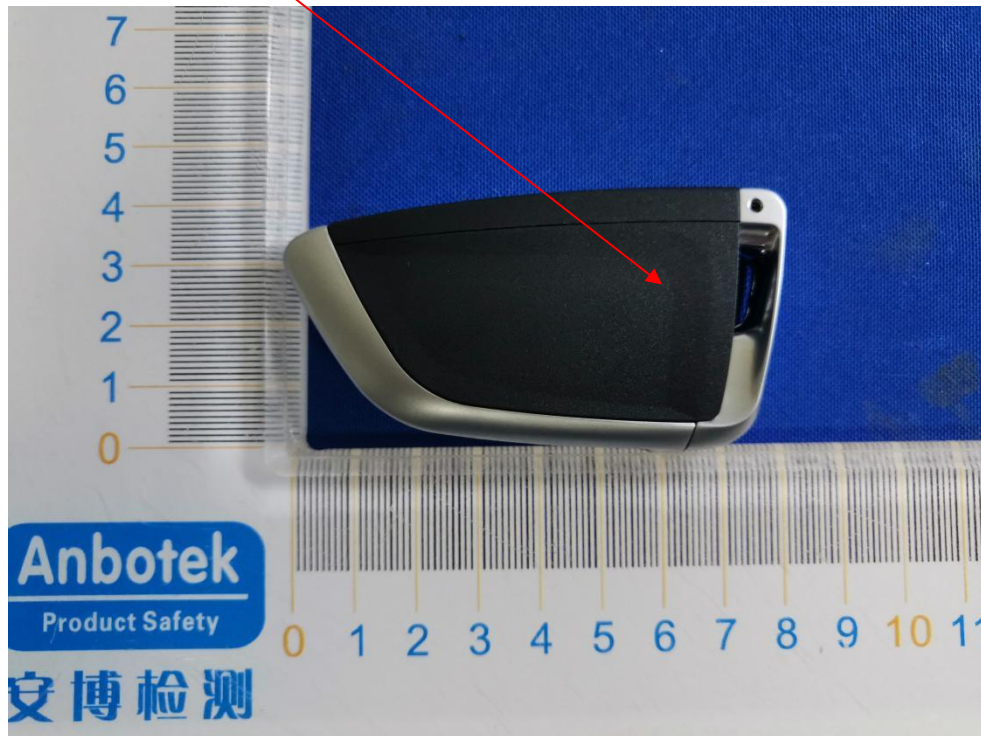

Label Location On EUT

Label

Product Name: Wireless PTT Car Keys works with all CHOICE Wireless PTTs
Model No.: CWPTT-KEYS
FCC ID: 2A2BDCWPTT-KEYS