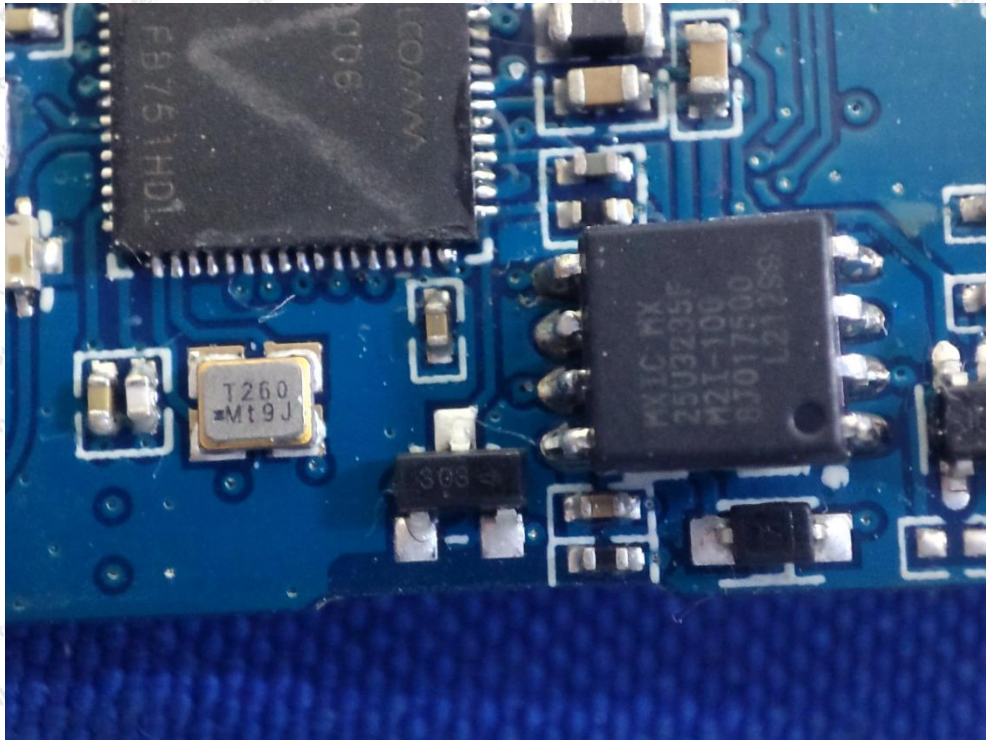

Shenzhen Anbotek Compliance Laboratory Limited

Address: 1/F., Building D, Sogood Science and Technology Park, Sanwei Community, Hangcheng Street, Bao'an District, Shenzhen, Guangdong, China.
Tel: (86) 755-26066440 Fax: (86) 755-26014772 Email: service@anbotek.com

Hotline
400-003-0500
www.anbotek.com