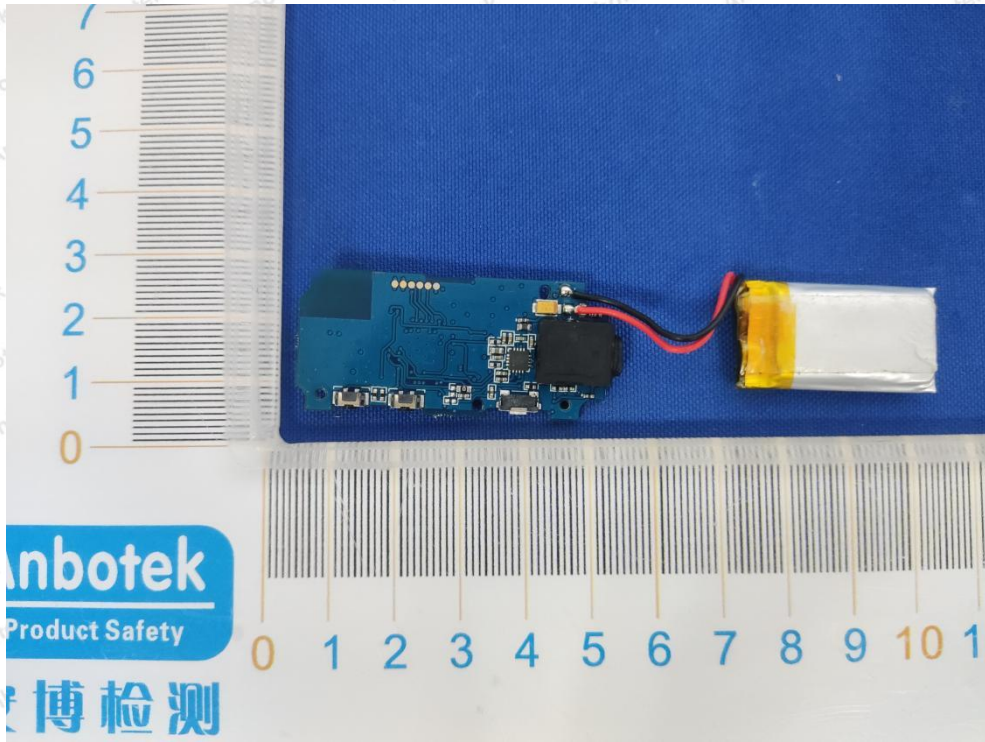

ANT

Shenzhen Anbotek Compliance Laboratory Limited

Address: 1/F., Building D, Sogood Science and Technology Park, Sanwei Community, Hangcheng Street, Bao'an District, Shenzhen, Guangdong, China.
Tel: (86) 755-26066440 Fax: (86) 755-26014772 Email: service@anbotek.com