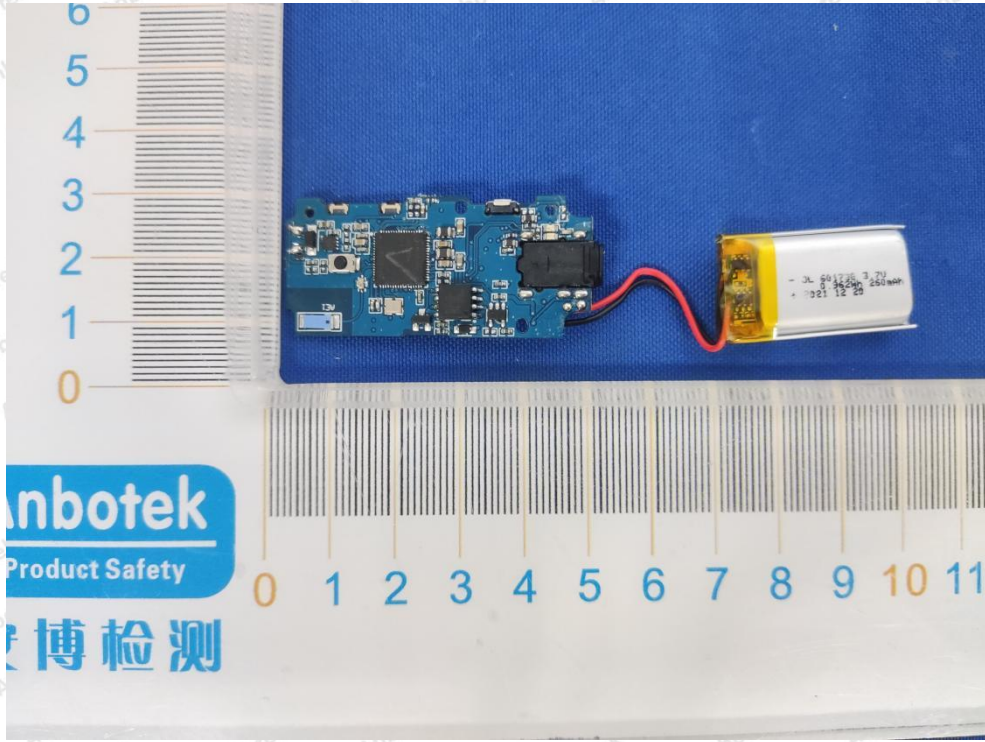

ANT

Shenzhen Anbotek Compliance Laboratory Limited

Address: 1/F., Building D, Sogood Science and Technology Park, Sanwei Community, Hangcheng Street, Bao'an District, Shenzhen, Guangdong, China.
Tel: (86) 755-26066440 Fax: (86) 755-26014772 Email: service@anbotek.com