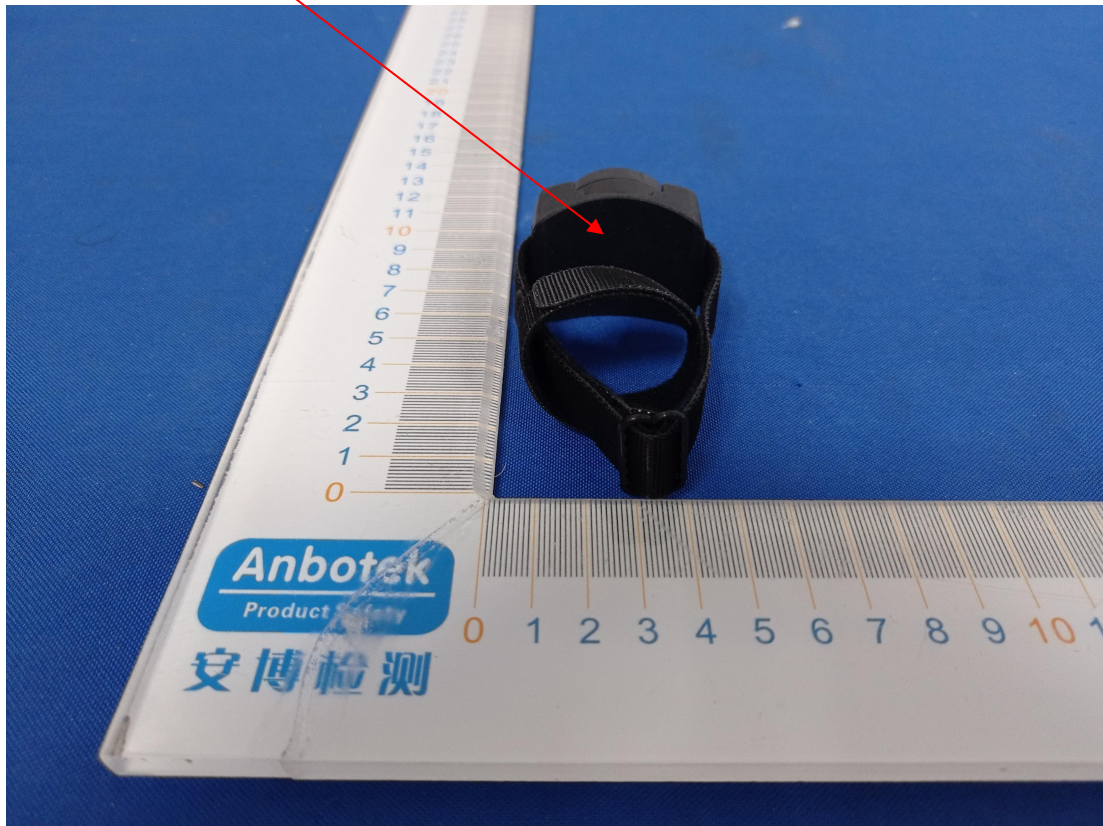

Label Location On EUT

Label

**Product Name: Wireless PTT (IP67) works with Choice
Wireless Capable PTTs
Model No.: CWPTT
FCC ID: 2A2BD-CWPTT**