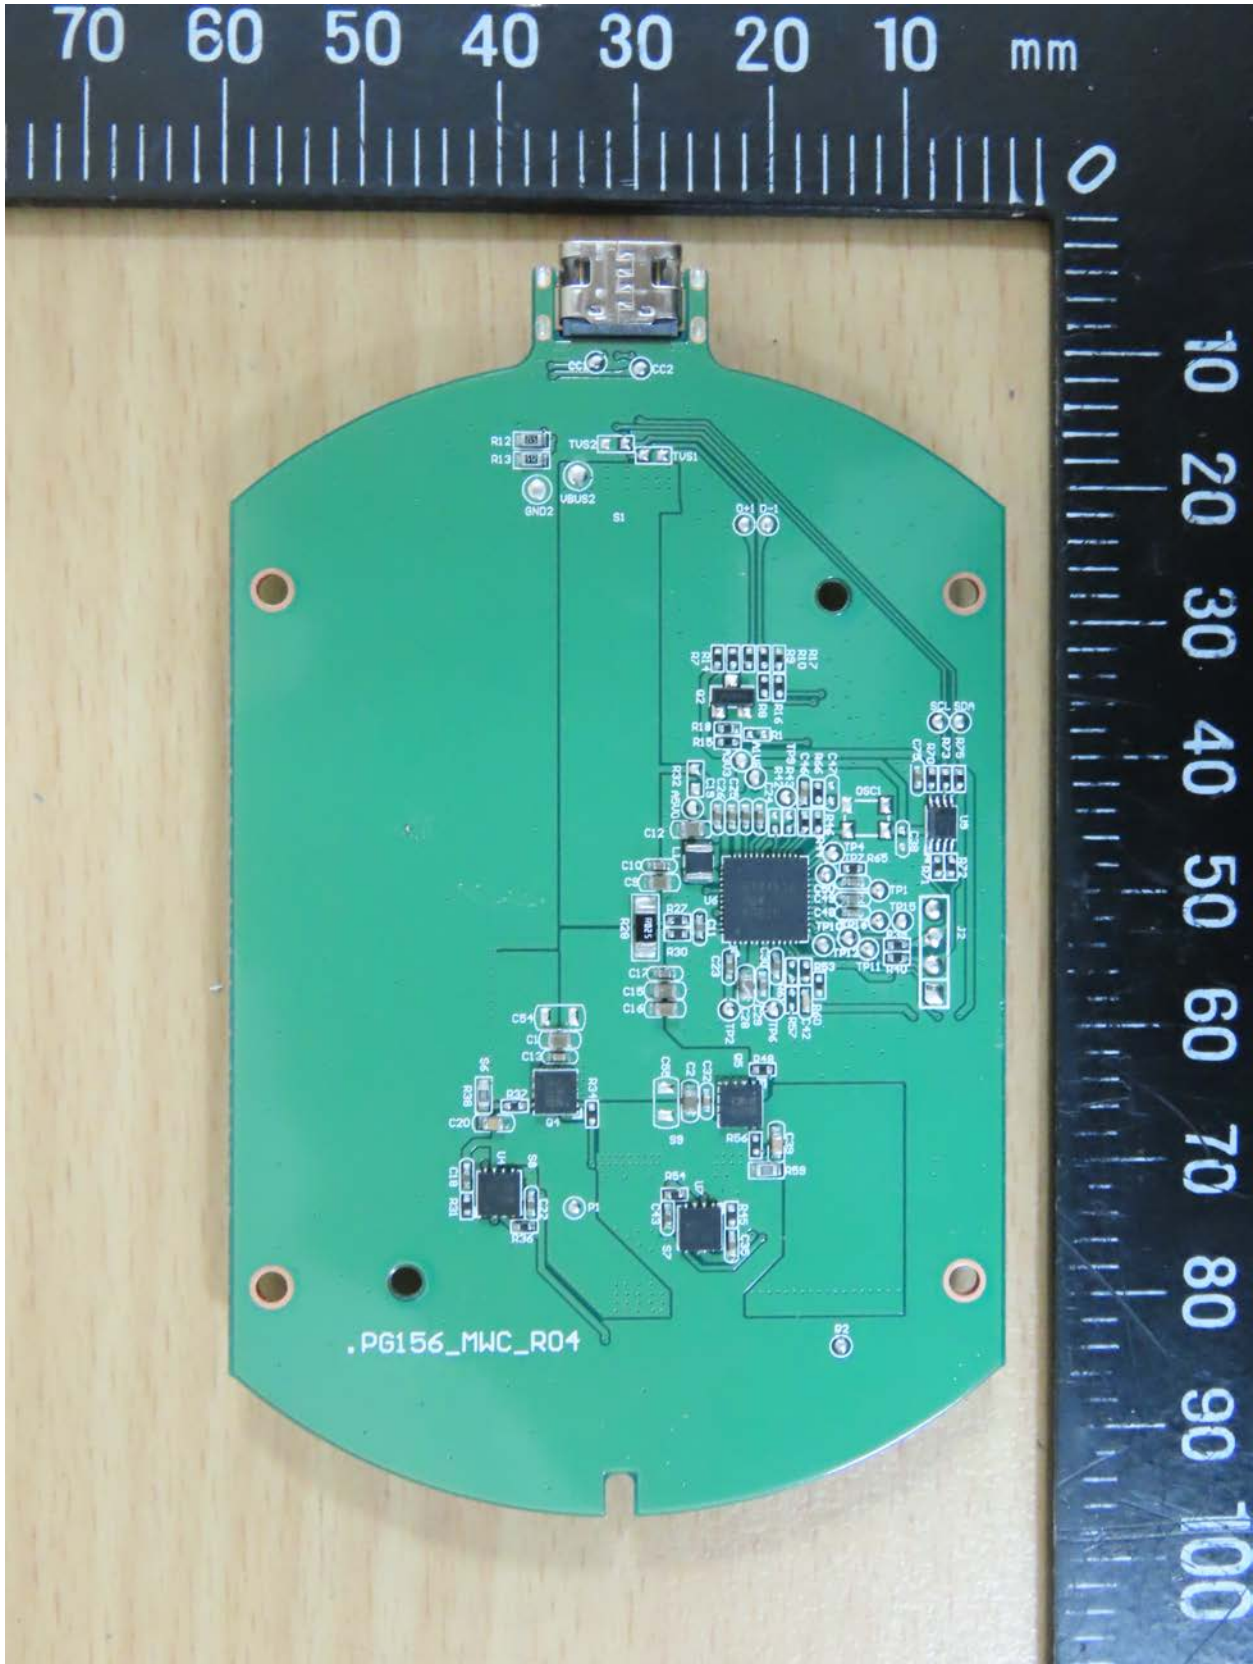

Worldwide Testing Services(Taiwan) Co., Ltd.

Registration number: W6M22105-20884-C-1
FCC ID: 2A2BCPG-156