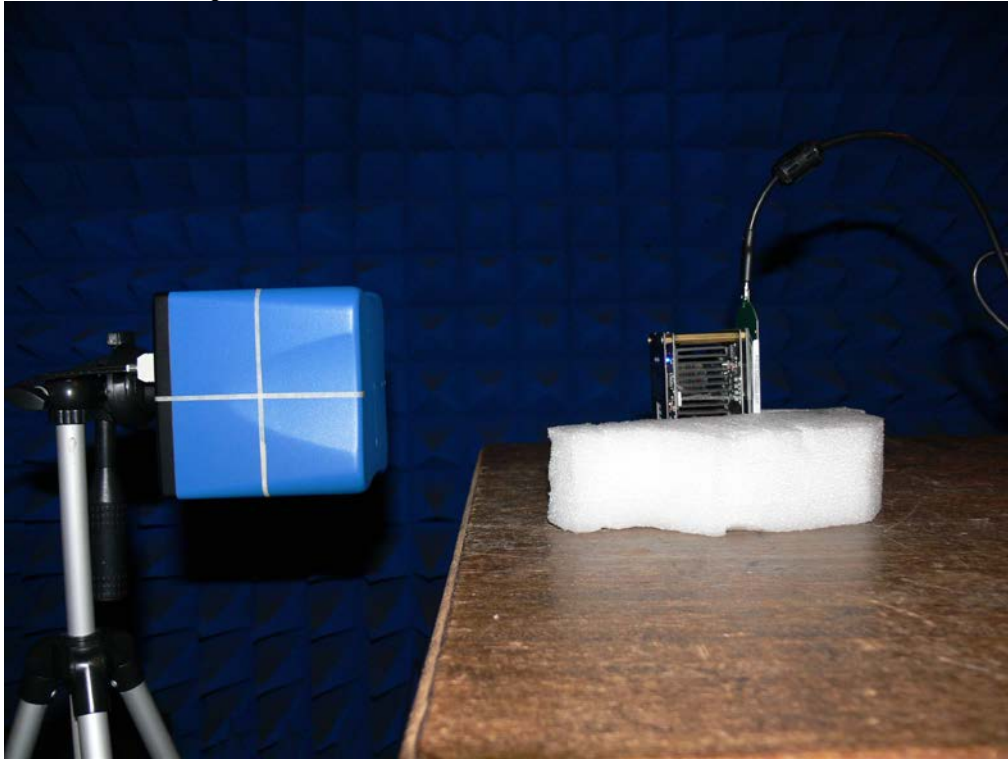

Registration number: W6M22105-20884-C-1

FCC ID: 2A2BCPG-156

Set Up Photo of Radiated Emission

Registration number: W6M22105-20884-C-1

FCC ID: 2A2BCPG-156

Set Up Photo of RF Exposure

Registration number: W6M22105-20884-C-1

FCC ID: 2A2BCPG-156

Set Up Photo of Conducted Emission