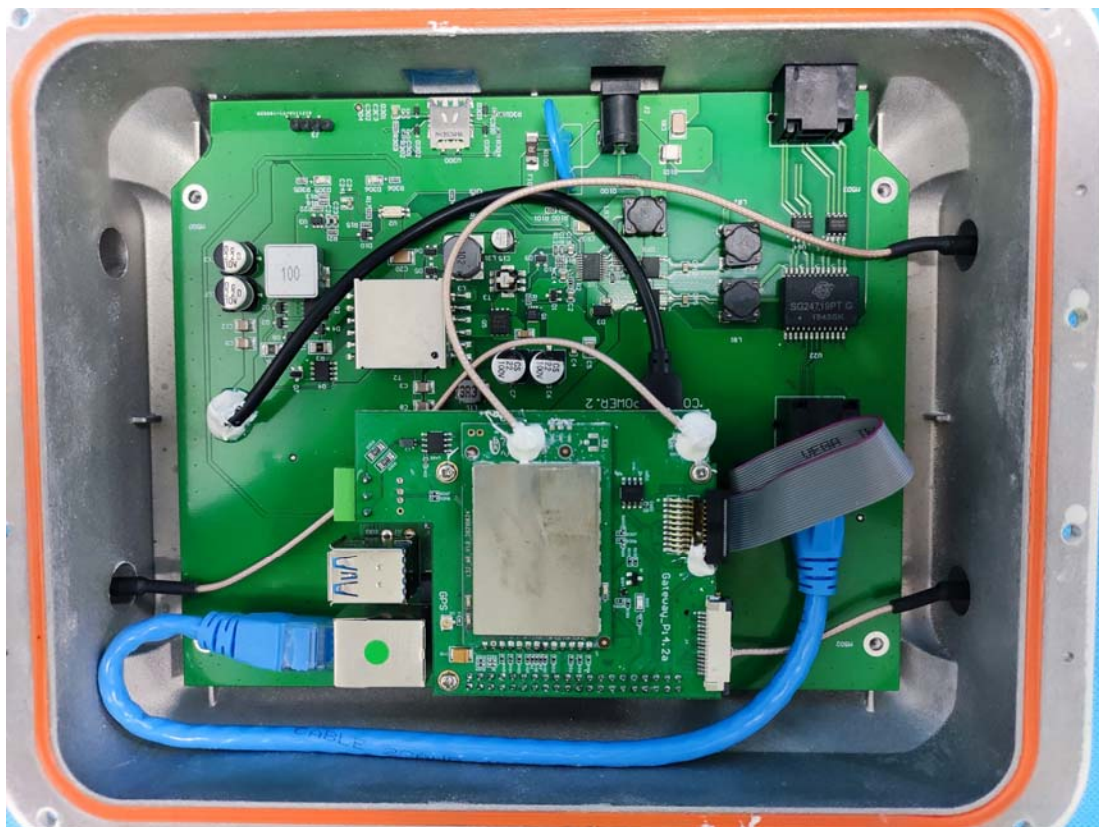

EXHIBIT C - EUT INTERNAL PHOTOGRAPHS

Lora Module

Contains FCC ID: 2AJYU-8PYA008

Contains IC: 23761-8PYA009