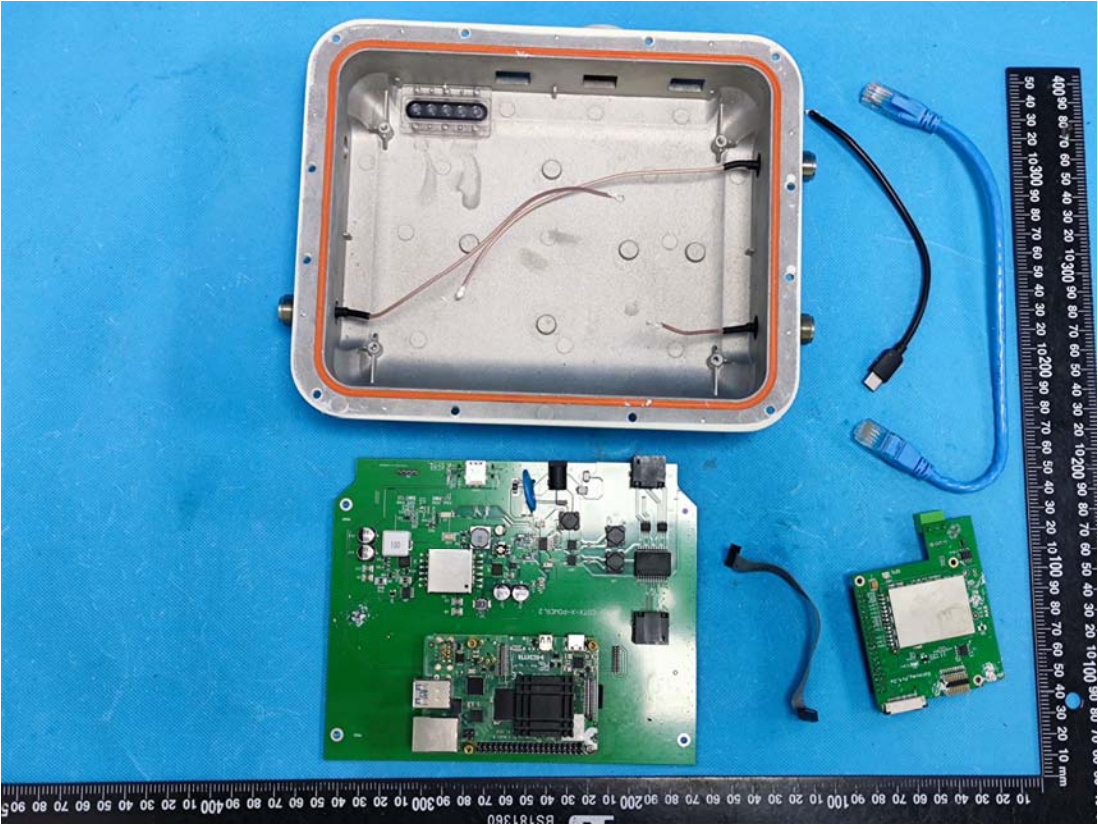

EXHIBIT C - EUT INTERNAL PHOTOGRAPHS

Lora Module

Contains FCC ID: 2AJYU-8PYA008

Contains IC: 23761-8PYA009