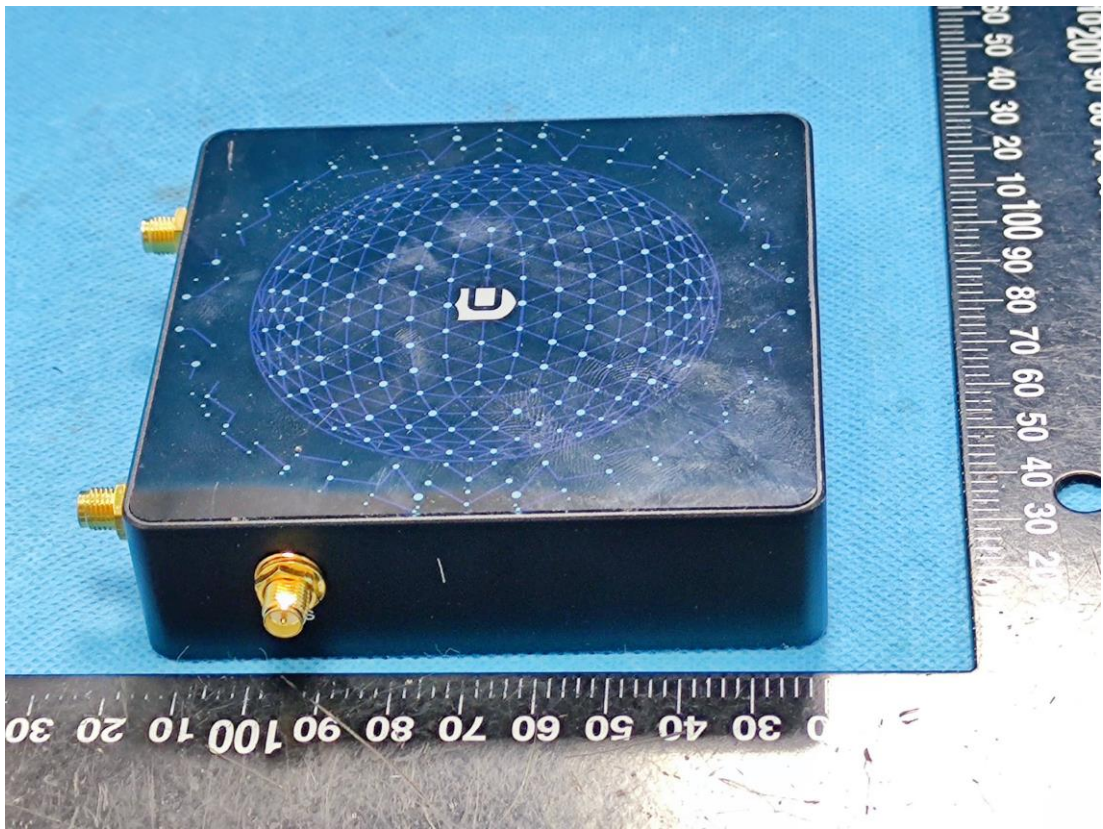

EXHIBIT B - EUT EXTERNAL PHOTOGRAPHS

GPS Antenna

Lora Antenna

2.4G Antenna

Clas 2 Power Supply

MODEL: YSM02U10-0502000-A

INPUT: 120Vac 60Hz Max 0.25A

OUTPUT: 5Vdc 2A 10W

Efficiency Level: 

Caution: Risk Of

Electrical Shock, Dry

Location Use Only.

Conforms to UL 6101310

Cert. to CSA 3M 522.7 No. 223

ATTENTION

RISQUE DE CHOC