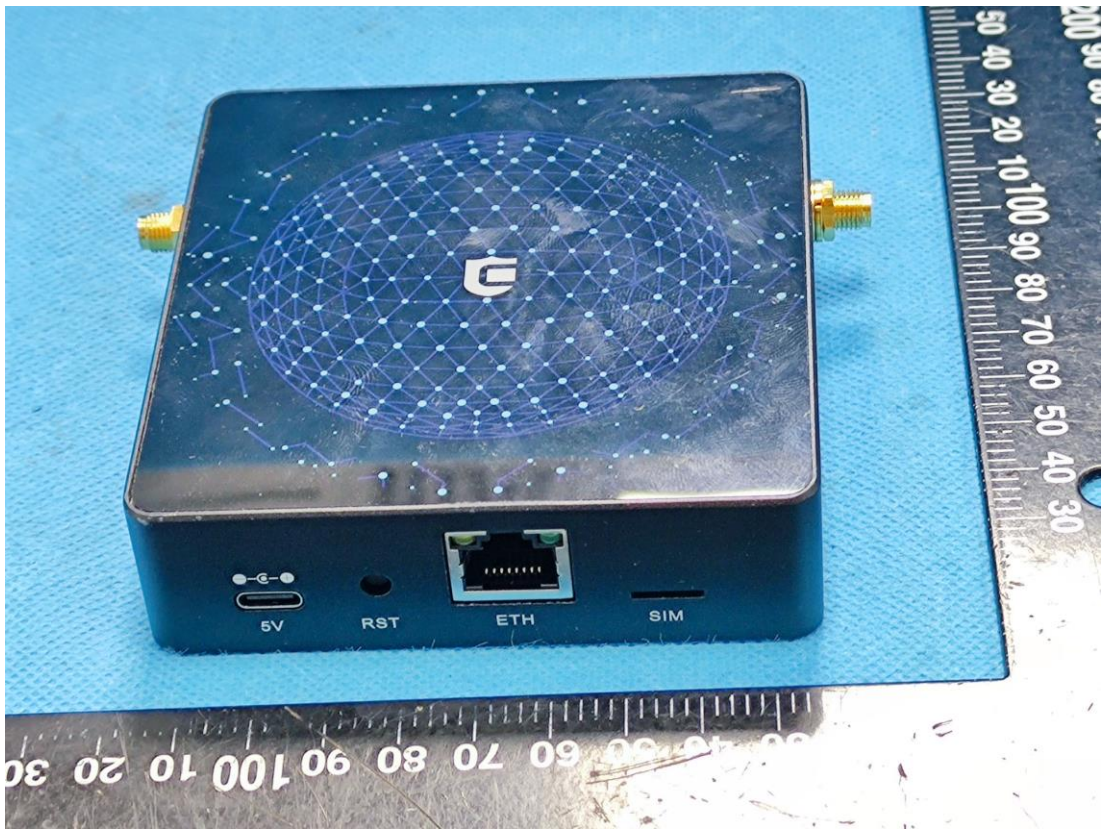

EXHIBIT B - EUT EXTERNAL PHOTOGRAPHS

GPS Antenna

Lora Antenna

2.4G Antenna

Clas 2 Power Supply

MODEL: YSM02U10-0502000-A

INPUT: 120Vac 60Hz Max 0.25A

OUTPUT: 5Vdc 2A 10W

Efficiency Level: 

Caution: Risk Of

Electrical Shock, Dry

Location Use Only.

Conforms to UL 6101310

Cert. to CSA 3M 522.7 No. 223

ATTENTION

RISQUE DE CHOC