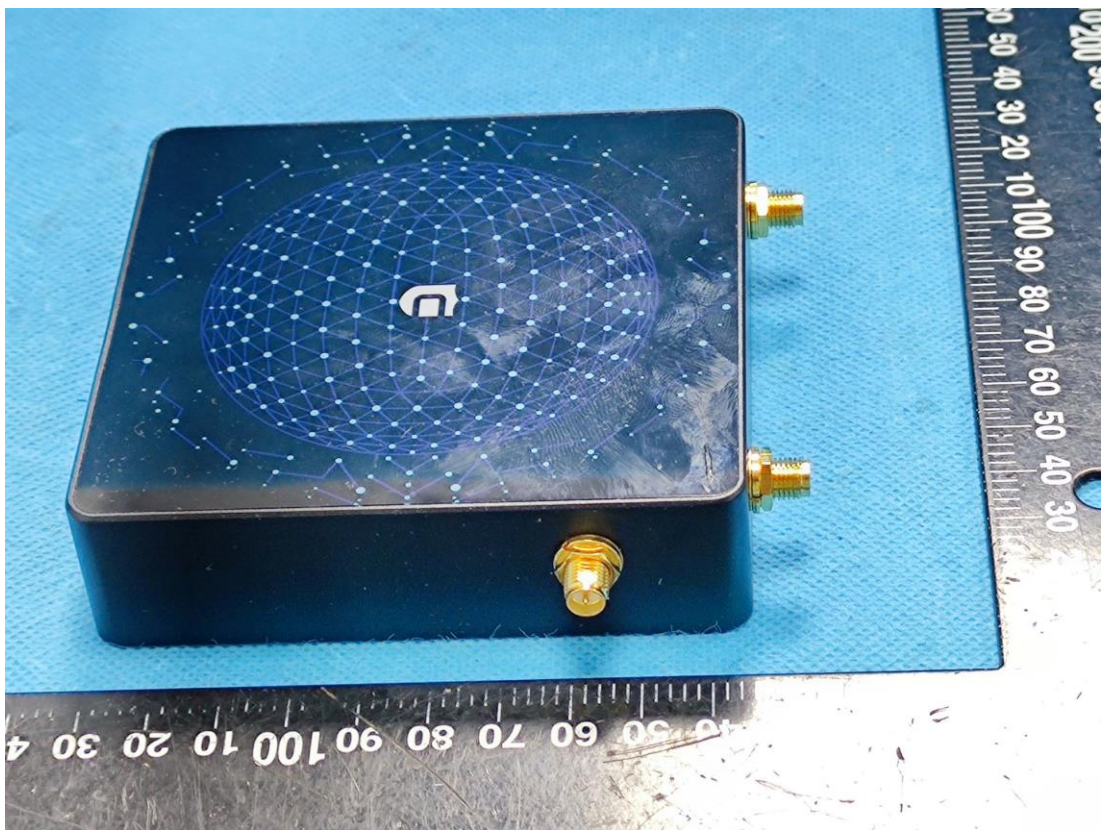

EXHIBIT B - EUT EXTERNAL PHOTOGRAPHS

GPS Antenna

Lora Antenna

2.4G Antenna

Clas 2 Power Supply

MODEL: YSM02U10-0502000-A

INPUT: 120Vac 60Hz Max 0.25A

OUTPUT: 5Vdc 2A 10W

Efficiency Level: 

Caution: Risk Of

Electrical Shock, Dry

Location Use Only.

Conforms to UL 6101310

Cert. to CSA 3M 522.7 No. 223

ATTENTION

RISQUE DE CHOC