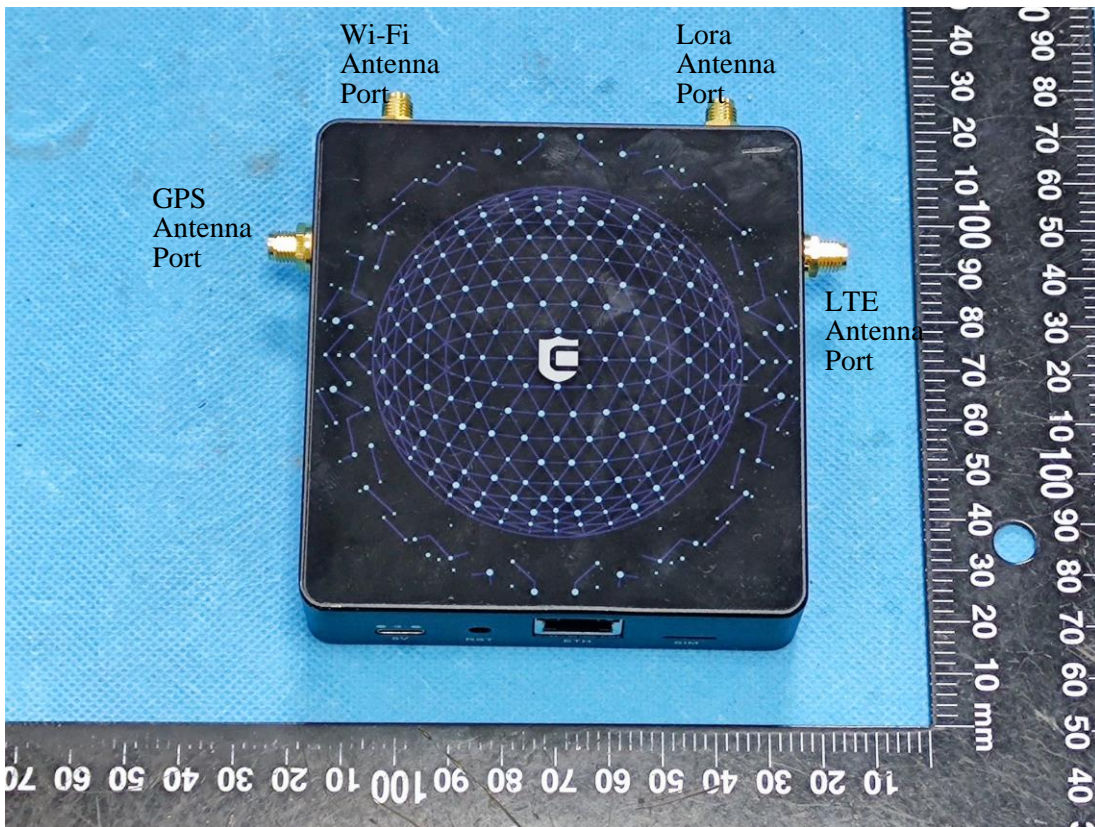

EXHIBIT B - EUT EXTERNAL PHOTOGRAPHS

GPS Antenna

Lora Antenna

2.4G Antenna

Clas 2 Power Supply

MODEL: YSM02U10-0502000-A

INPUT: 120Vac 60Hz Max 0.25A

OUTPUT: 5Vdc 2A 10W

Efficiency Level: 

Caution: Risk Of

Electrical Shock, Dry

Location Use Only.

Conforms to UL 6101310

Cert. to CSA 3M 522.7 No. 223

ATTENTION

RISQUE DE CHOC