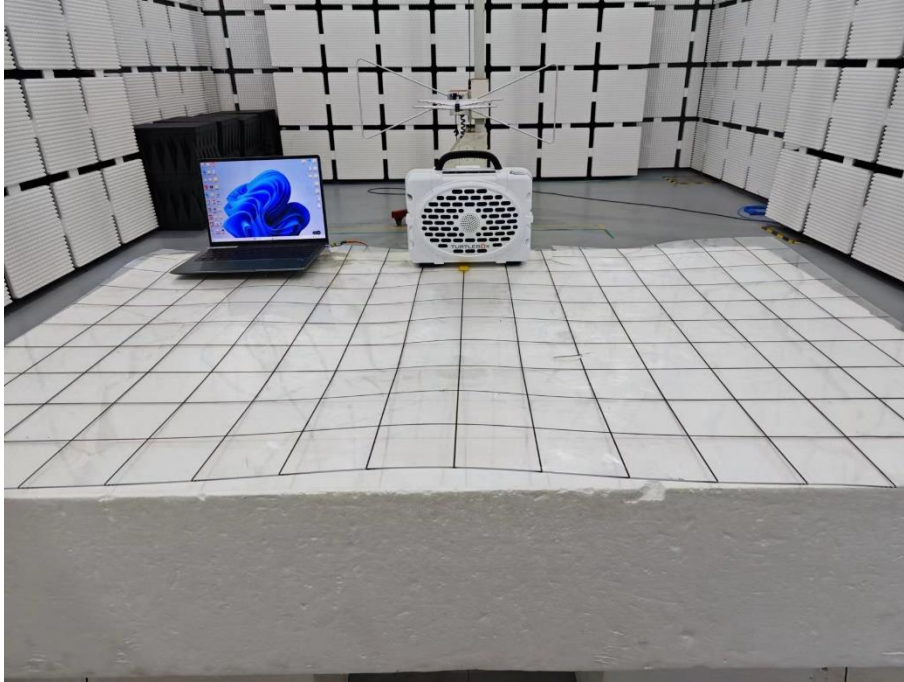

Appendix - Test Setup photos
FCC ID: 2A28WTURTLEBOXG2
IC: 27733-TURTLEBOXG2
Model: Turtlebox

Radiated Spurious Emission Test Setup Photo - Below 1GHz

Radiated Spurious Emission Test Setup Photo - Above 1GHz

Conducted Emission Test Setup Photo