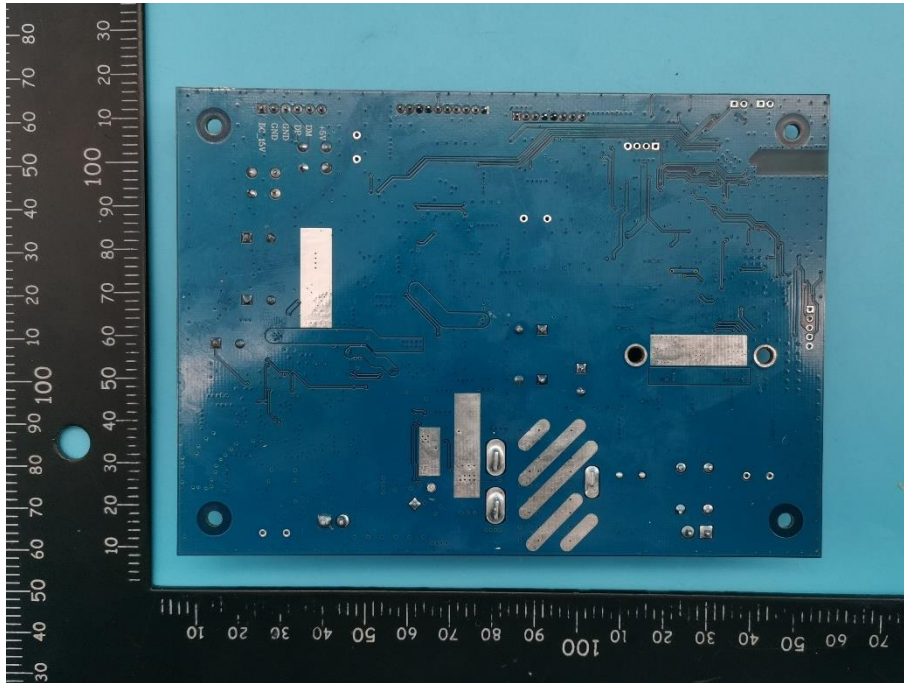

Appendix - Internal Photographs of EUT Constructional Details
FCC ID: 2A28WTURTLEBOXG2
IC: 27733-TURTLEBOXG2
Model: Turtlebox

Photo 1

Photo 2

Photo 3

Photo 4

Photo 5

Photo 6

Photo 7

Photo 8

Photo 9

Photo 10

Photo 11

Photo 12

Photo 13