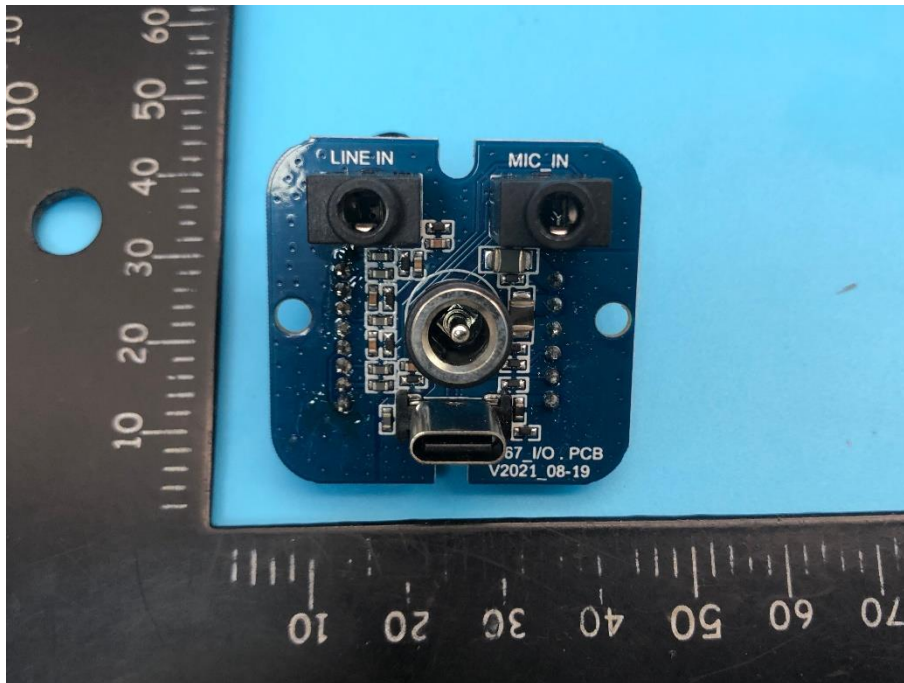

Appendix - Internal Photographs of EUT Constructional Details
FCC ID: 2A28WTURTLEBOXG2
IC: 27733-TURTLEBOXG2
Model: Turtlebox

Photo 1

Photo 2

Photo 3

Photo 4

Photo 5

Photo 6

Photo 7

Photo 8

Photo 9

Photo 10

Photo 11

Photo 12

Photo 13