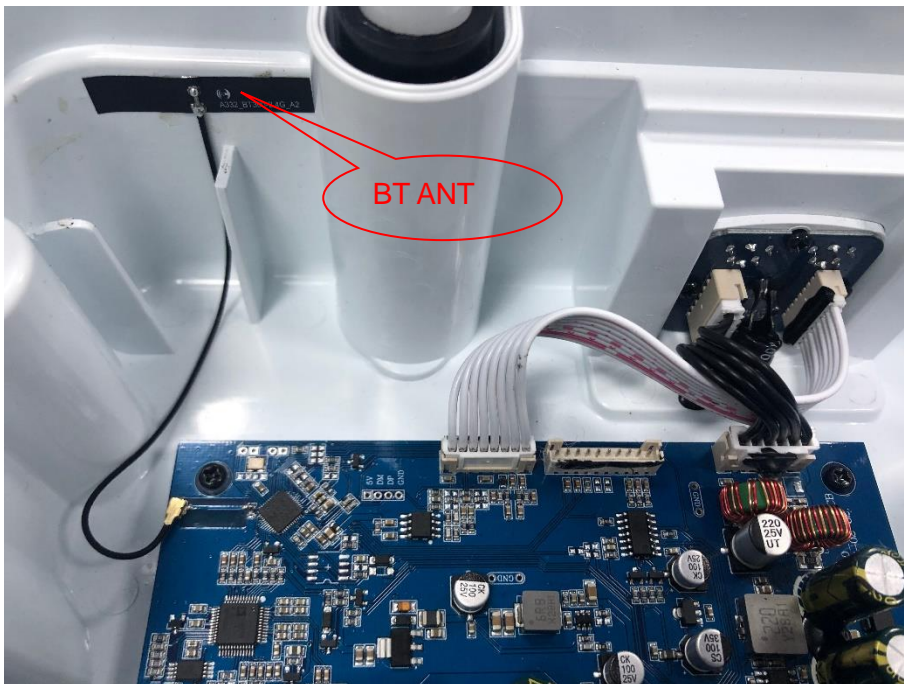

Appendix - Internal Photographs of EUT Constructional Details
FCC ID: 2A28WTURTLEBOXG2
IC: 27733-TURTLEBOXG2
Model: Turtlebox

Photo 1

Photo 2

Photo 3

Photo 4

Photo 5

Photo 6

Photo 7