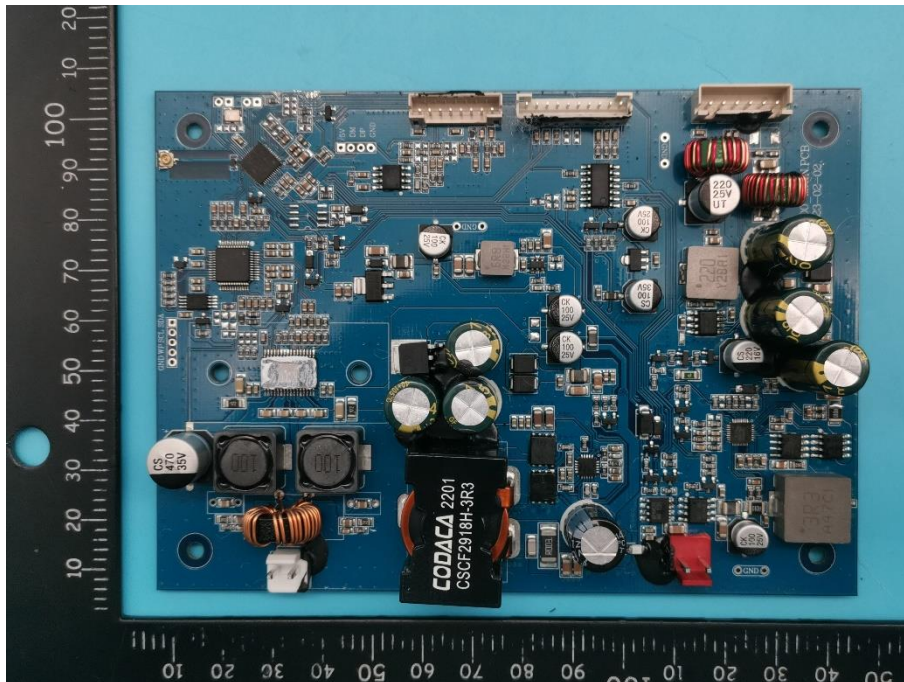

Appendix - Internal Photographs of EUT Constructional Details
FCC ID: 2A28WTURTLEBOXG2
IC: 27733-TURTLEBOXG2
Model: Turtlebox

Photo 1

Photo 2

Photo 3

Photo 4

Photo 5

Photo 6

Photo 7

Photo 8

Photo 9

Photo 10

Photo 11

Photo 12

Photo 13