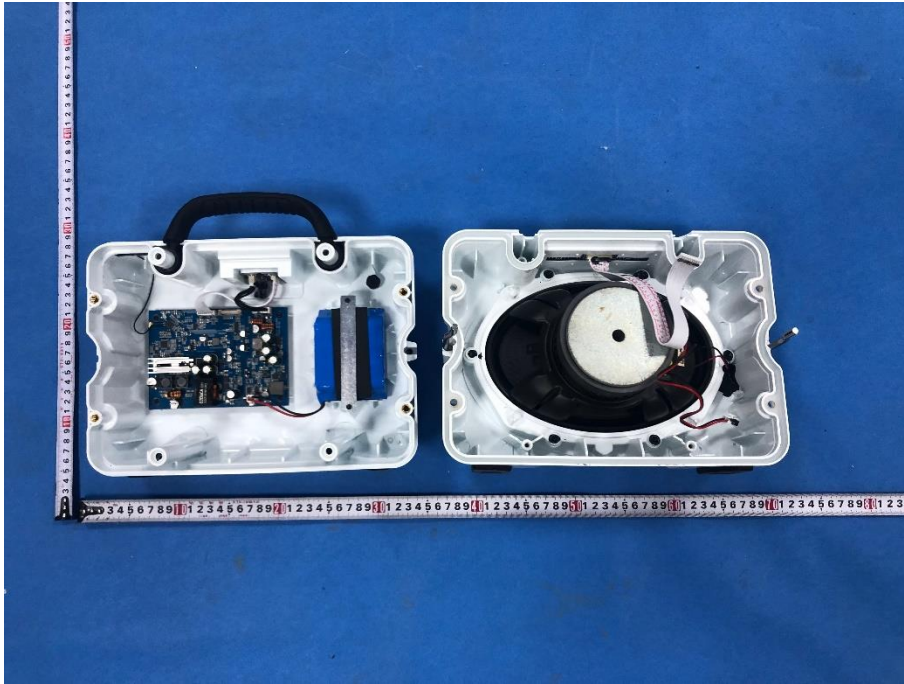

Appendix - Internal Photographs of EUT Constructional Details
FCC ID: 2A28WTURTLEBOXG2
IC: 27733-TURTLEBOXG2
Model: Turtlebox

Photo 1

Photo 2

Photo 3

Photo 4

Photo 5

Photo 6

Photo 7

Photo 8

Photo 9

Photo 10

Photo 11

Photo 12

Photo 13