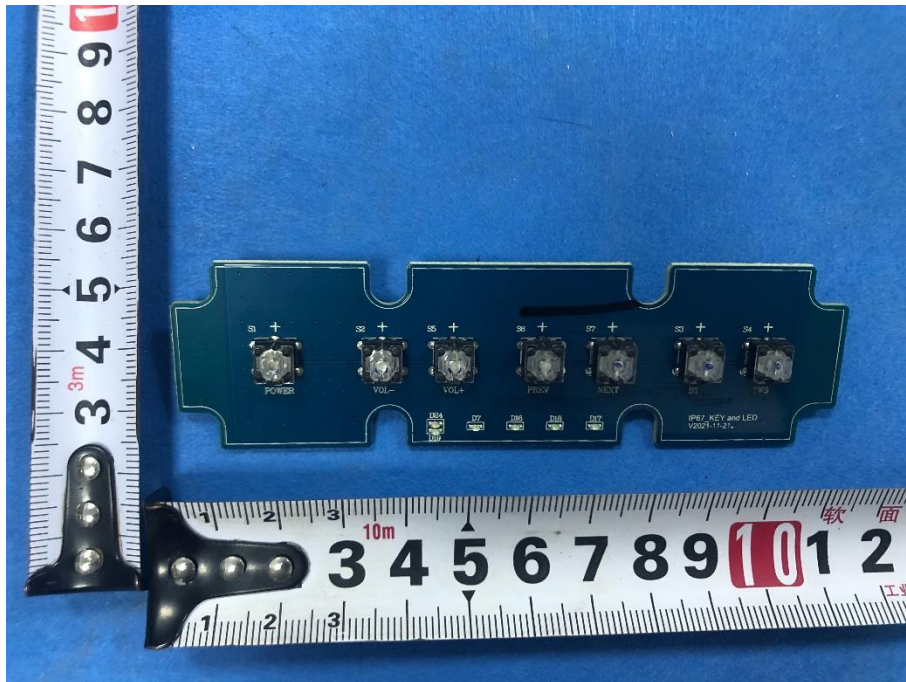

Appendix - Internal Photographs of EUT Constructional Details
FCC ID: 2A28WTURTLEBOXG2
IC: 27733-TURTLEBOXG2
Model: Turtlebox

Photo 1

Photo 2

Photo 3

Photo 4

Photo 5

Photo 6

Photo 7

Photo 8

Photo 9

Photo 10

Photo 11

Photo 12

Photo 13