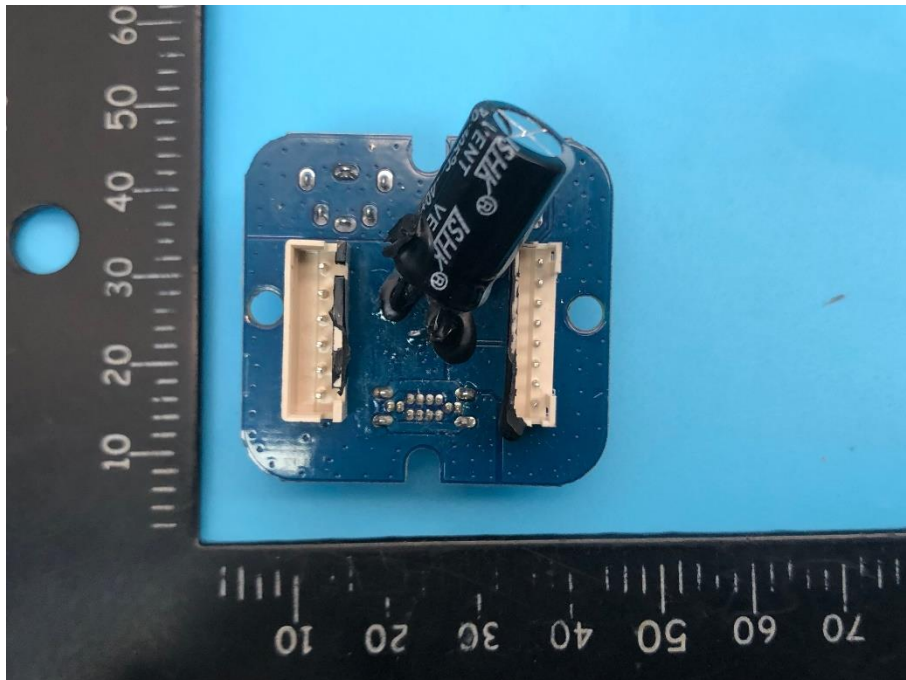

Appendix - Internal Photographs of EUT Constructional Details
FCC ID: 2A28WTURTLEBOXG2
IC: 27733-TURTLEBOXG2
Model: Turtlebox

Photo 1

Photo 2

Photo 3

Photo 4

Photo 5

Photo 6

Photo 7

Photo 8

Photo 9

Photo 10

Photo 11

Photo 12

Photo 13