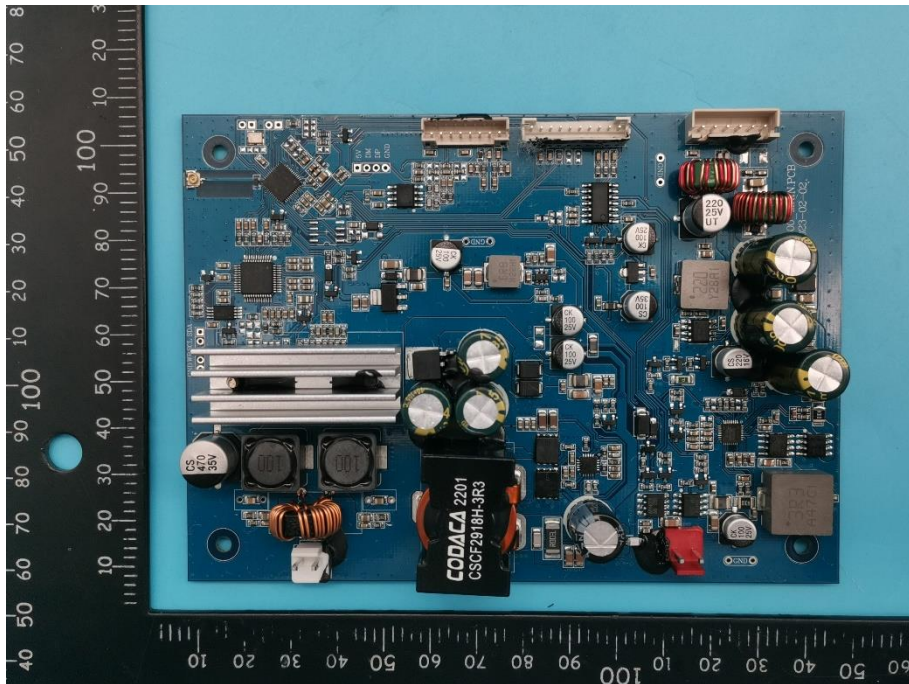

Appendix - Internal Photographs of EUT Constructional Details
FCC ID: 2A28WTURTLEBOXG2
IC: 27733-TURTLEBOXG2
Model: Turtlebox

Photo 1

Photo 2

Photo 3

Photo 4

Photo 5

Photo 6

Photo 7