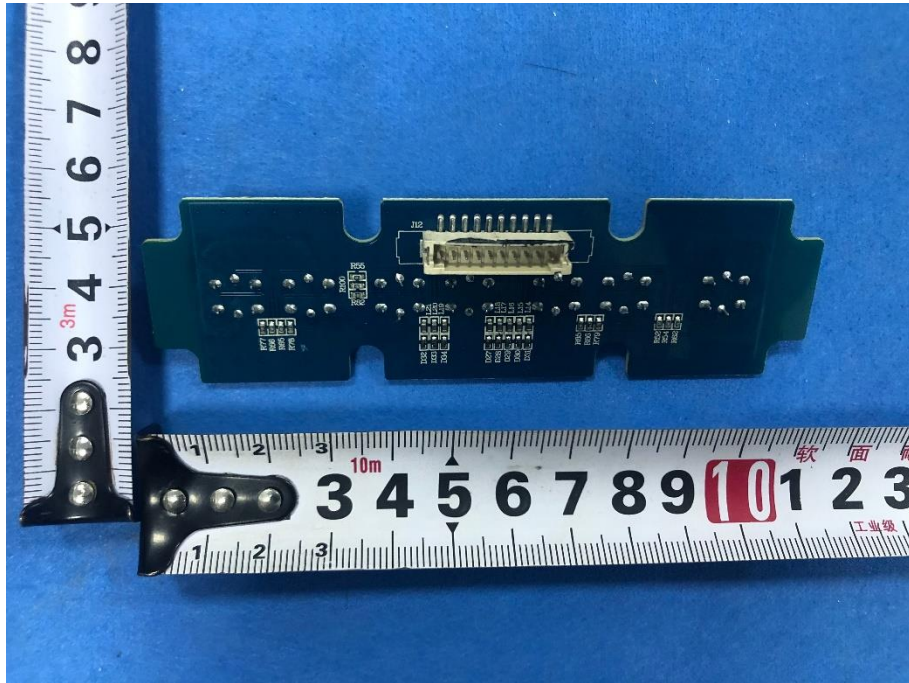

Appendix - Internal Photographs of EUT Constructional Details
FCC ID: 2A28WTURTLEBOXG2
IC: 27733-TURTLEBOXG2
Model: Turtlebox

Photo 1

Photo 2

Photo 3

Photo 4

Photo 5

Photo 6

Photo 7

Photo 8

Photo 9

Photo 10

Photo 11

Photo 12

Photo 13