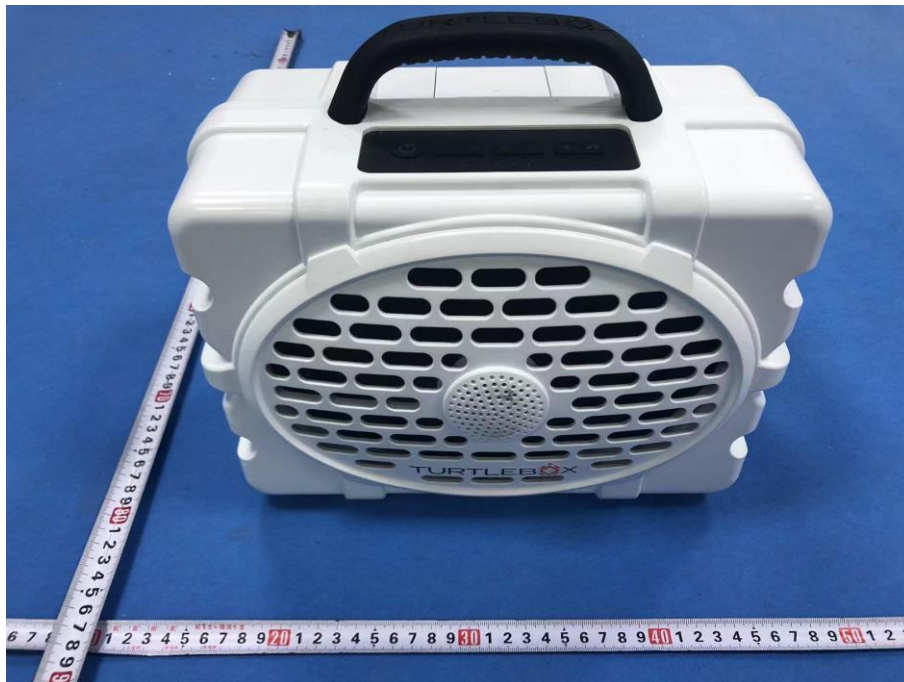

Appendix - External Photographs of EUT Constructional Details
FCC ID: 2A28WTURTLEBOXG2
IC: 27733-TURTLEBOXG2
Model: Turtlebox

Photo 1

Photo 2

Photo 3

Photo 4

Photo 5

Photo 6

Photo 7