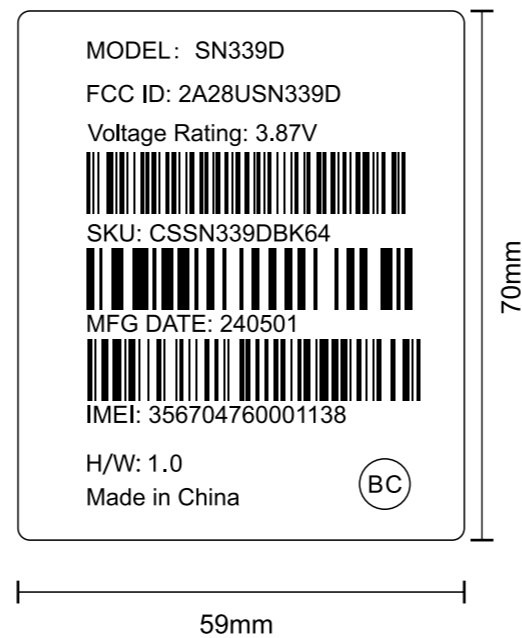

SN339D

Model Name

Device label-Black

Font: Arial - 9pt
UPC height: 8.1mm
Device Label: Matte Surface
Printing is Black on White Background