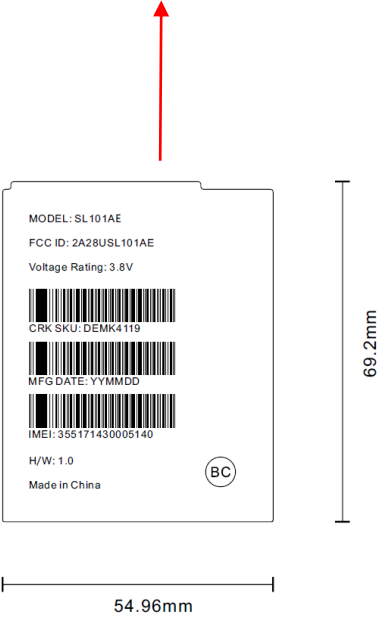

1. Lable

2. Lable Location

Font: Arial
Font size: 6PT
UPC height: 4.7mm