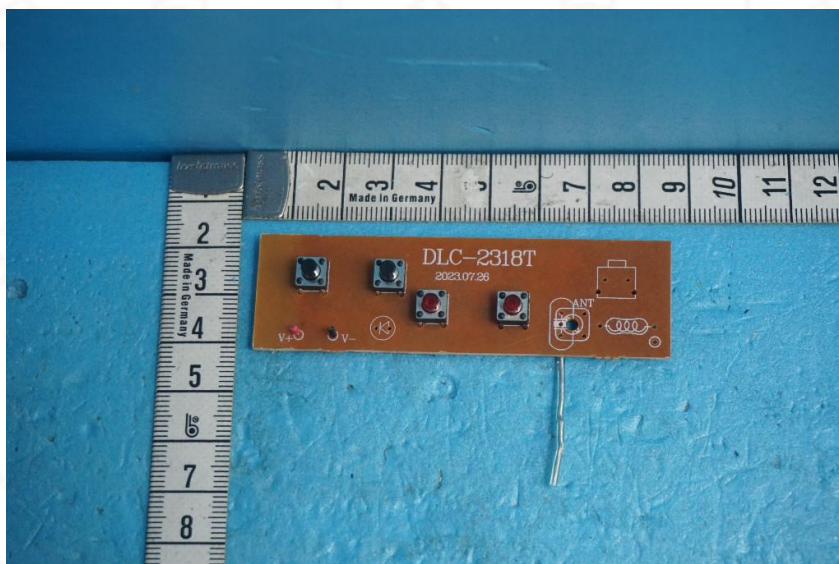

Internal Photos of the EUT

Product Name: RC CAR

Product Model: 5001477

View 1

View 2

This report sets forth our findings solely with respect to the test samples identified herein. The results set forth in this report are not indicative or representative of the quality or characteristics of the lot from which a test sample was taken or any similar or identical product unless specifically and expressly noted. Disagreement against this test report, if any, should be filed with to our company in writing within 15 days of receiving the report. Any copying or replication of this report to or for any other person or entity, or use of our name or trademark, is permitted only with our prior written permission.

Internal Photos of the EUT

Product Name: RC CAR

Product Model: 5001477

This report sets forth our findings solely with respect to the test samples identified herein. The results set forth in this report are not indicative or representative of the quality or characteristics of the lot from which a test sample was taken or any similar or identical product unless specifically and expressly noted. Disagreement against this test report, if any, should be filed with to our company in writing within 15 days of receiving the report. Any copying or replication of this report to or for any other person or entity, or use of our name or trademark, is permitted only with our prior written permission.