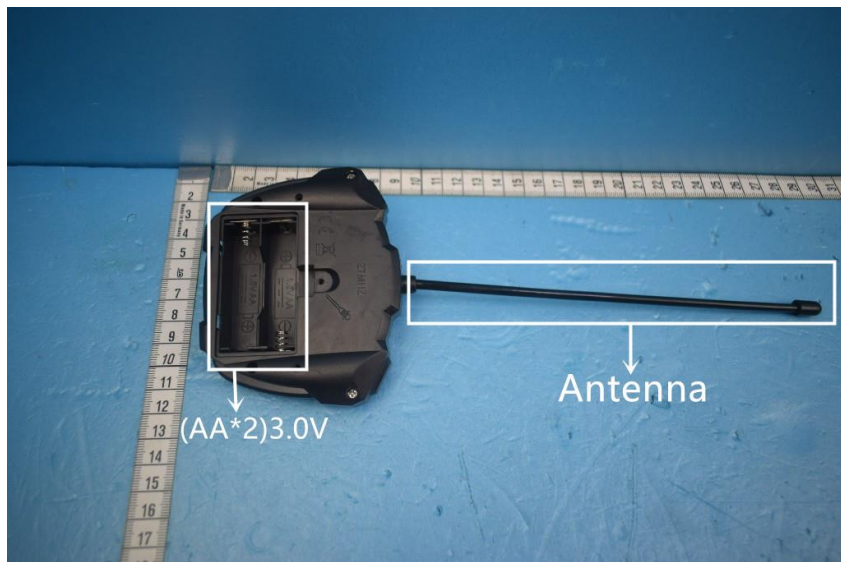

# Internal Photos of the EUT

Product Name: RC CAR

Product Model: 035007

View 1

View 2

This report sets forth our findings solely with respect to the test samples identified herein. The results set forth in this report are not indicative or representative of the quality or characteristics of the lot from which a test sample was taken or any similar or identical product unless specifically and expressly noted. Disagreement against this test report, if any, should be filed with to our company in writing within 15 days of receiving the report. Any copying or replication of this report to or for any other person or entity, or use of our name or trademark, is permitted only with our prior written permission.

# Internal Photos of the EUT

Product Name: RC CAR

Product Model: 035007

View 3

View 4

This report sets forth our findings solely with respect to the test samples identified herein. The results set forth in this report are not indicative or representative of the quality or characteristics of the lot from which a test sample was taken or any similar or identical product unless specifically and expressly noted. Disagreement against this test report, if any, should be filed with to our company in writing within 15 days of receiving the report. Any copying or replication of this report to or for any other person or entity, or use of our name or trademark, is permitted only with our prior written permission.