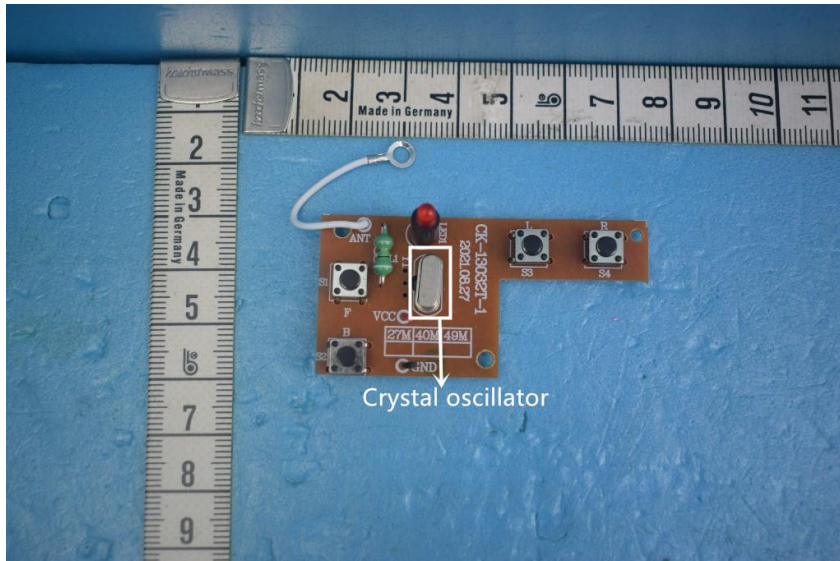

# Internal Photos of the EUT

Product Name: RC CAR

Product Model: 035007

View 1

View 2

This report sets forth our findings solely with respect to the test samples identified herein. The results set forth in this report are not indicative or representative of the quality or characteristics of the lot from which a test sample was taken or any similar or identical product unless specifically and expressly noted. Disagreement against this test report, if any, should be filed with to our company in writing within 15 days of receiving the report. Any copying or replication of this report to or for any other person or entity, or use of our name or trademark, is permitted only with our prior written permission.

# Internal Photos of the EUT

Product Name: RC CAR

Product Model: 035007

View 3

View 4

This report sets forth our findings solely with respect to the test samples identified herein. The results set forth in this report are not indicative or representative of the quality or characteristics of the lot from which a test sample was taken or any similar or identical product unless specifically and expressly noted. Disagreement against this test report, if any, should be filed with to our company in writing within 15 days of receiving the report. Any copying or replication of this report to or for any other person or entity, or use of our name or trademark, is permitted only with our prior written permission.