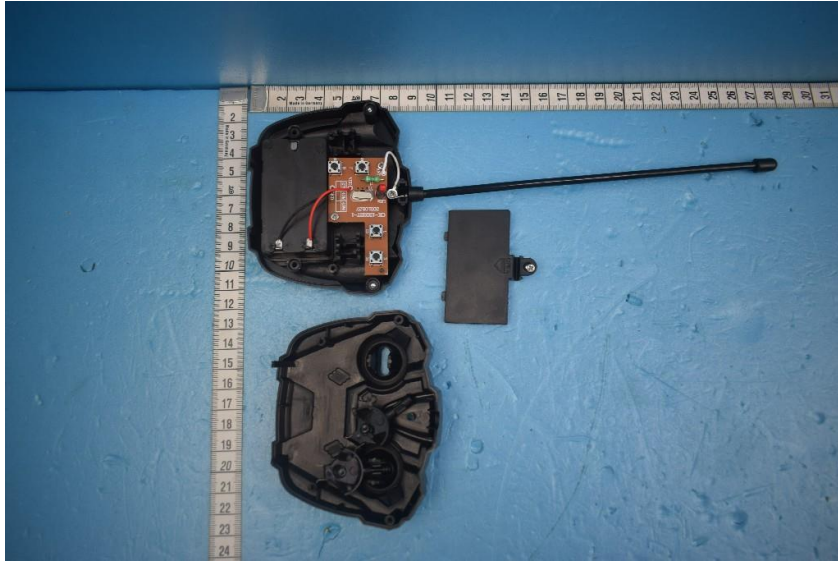

# Internal Photos of the EUT

Product Name: RC CAR

Product Model: 035007

View 1

View 2

This report sets forth our findings solely with respect to the test samples identified herein. The results set forth in this report are not indicative or representative of the quality or characteristics of the lot from which a test sample was taken or any similar or identical product unless specifically and expressly noted. Disagreement against this test report, if any, should be filed with to our company in writing within 15 days of receiving the report. Any copying or replication of this report to or for any other person or entity, or use of our name or trademark, is permitted only with our prior written permission.

# Internal Photos of the EUT

Product Name: RC CAR

Product Model: 035007

View 3

View 4

This report sets forth our findings solely with respect to the test samples identified herein. The results set forth in this report are not indicative or representative of the quality or characteristics of the lot from which a test sample was taken or any similar or identical product unless specifically and expressly noted. Disagreement against this test report, if any, should be filed with to our company in writing within 15 days of receiving the report. Any copying or replication of this report to or for any other person or entity, or use of our name or trademark, is permitted only with our prior written permission.