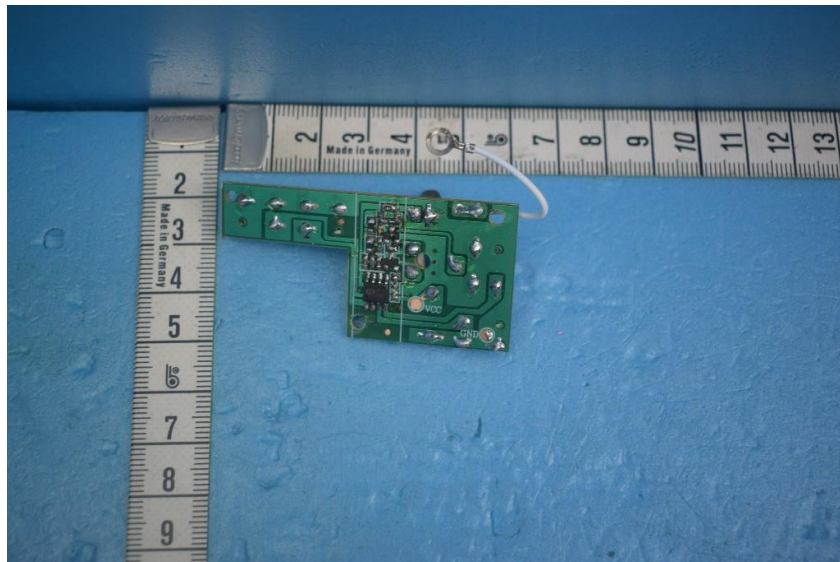

# Internal Photos of the EUT

Product Name: RC CAR

Product Model: 035007

View 1

View 2

This report sets forth our findings solely with respect to the test samples identified herein. The results set forth in this report are not indicative or representative of the quality or characteristics of the lot from which a test sample was taken or any similar or identical product unless specifically and expressly noted. Disagreement against this test report, if any, should be filed with to our company in writing within 15 days of receiving the report. Any copying or replication of this report to or for any other person or entity, or use of our name or trademark, is permitted only with our prior written permission.

# Internal Photos of the EUT

Product Name: RC CAR

Product Model: 035007

View 3

View 4

This report sets forth our findings solely with respect to the test samples identified herein. The results set forth in this report are not indicative or representative of the quality or characteristics of the lot from which a test sample was taken or any similar or identical product unless specifically and expressly noted. Disagreement against this test report, if any, should be filed with to our company in writing within 15 days of receiving the report. Any copying or replication of this report to or for any other person or entity, or use of our name or trademark, is permitted only with our prior written permission.