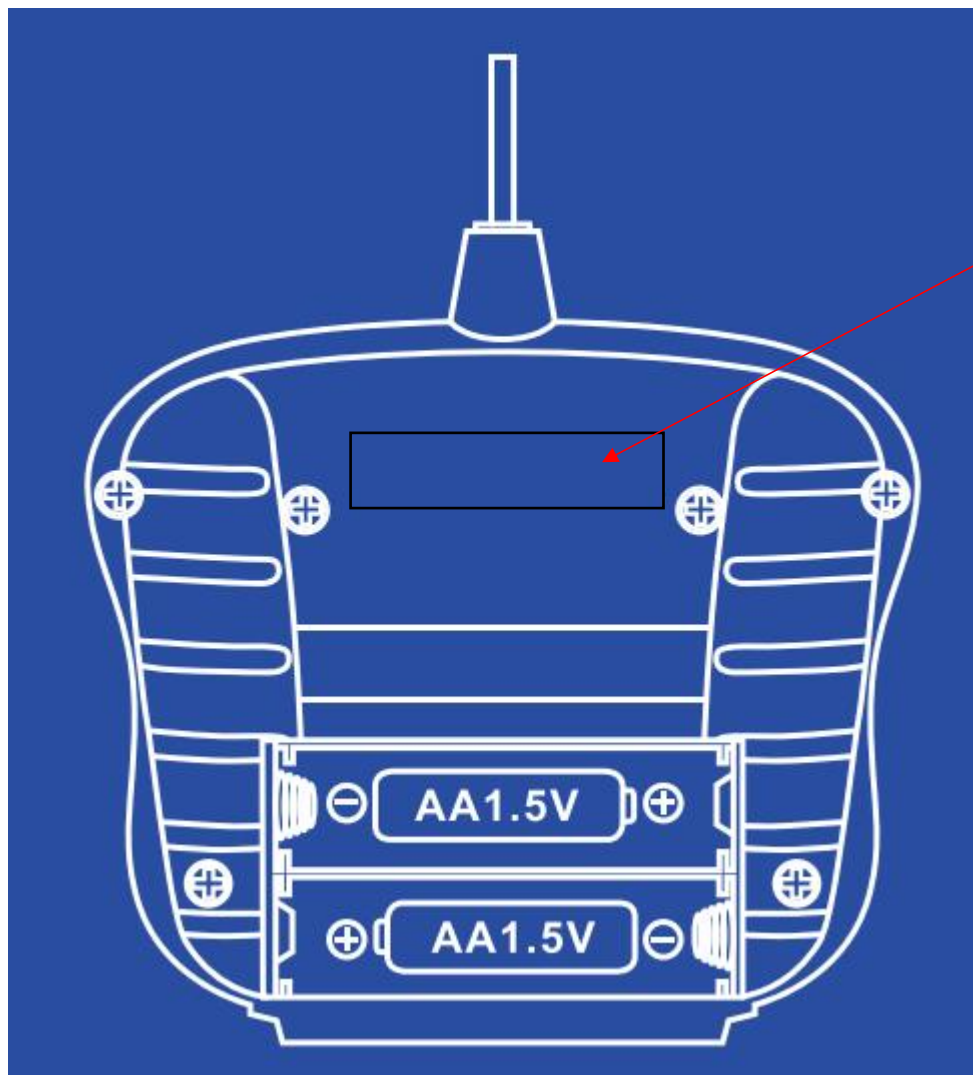

Label:

Product name: RC CAR

FCC ID:2A28T-49KNP968

Size:10mm*4.5mm

Label position