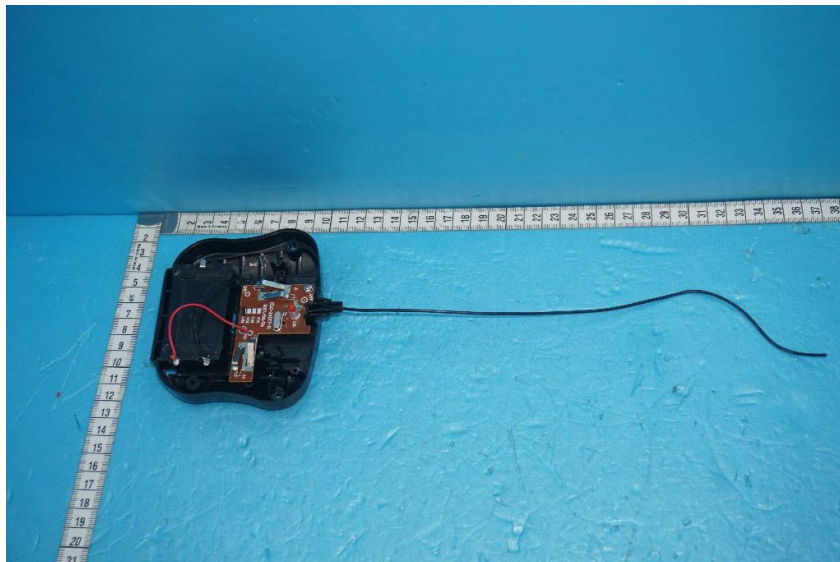

Internal Photos of the EUT

Product Name: RC CAR

Product Model: 5002224

View 1

View 2

This report sets forth our findings solely with respect to the test samples identified herein. The results set forth in this report are not indicative or representative of the quality or characteristics of the lot from which a test sample was taken or any similar or identical product unless specifically and expressly noted. Disagreement against this test report, if any, should be filed with to our company in writing within 15 days of receiving the report. Any copying or replication of this report to or for any other person or entity, or use of our name or trademark, is permitted only with our prior written permission.

Internal Photos of the EUT

Product Name: RC CAR

Product Model: 5002224

View 3

View 4

This report sets forth our findings solely with respect to the test samples identified herein. The results set forth in this report are not indicative or representative of the quality or characteristics of the lot from which a test sample was taken or any similar or identical product unless specifically and expressly noted. Disagreement against this test report, if any, should be filed with to our company in writing within 15 days of receiving the report. Any copying or replication of this report to or for any other person or entity, or use of our name or trademark, is permitted only with our prior written permission.