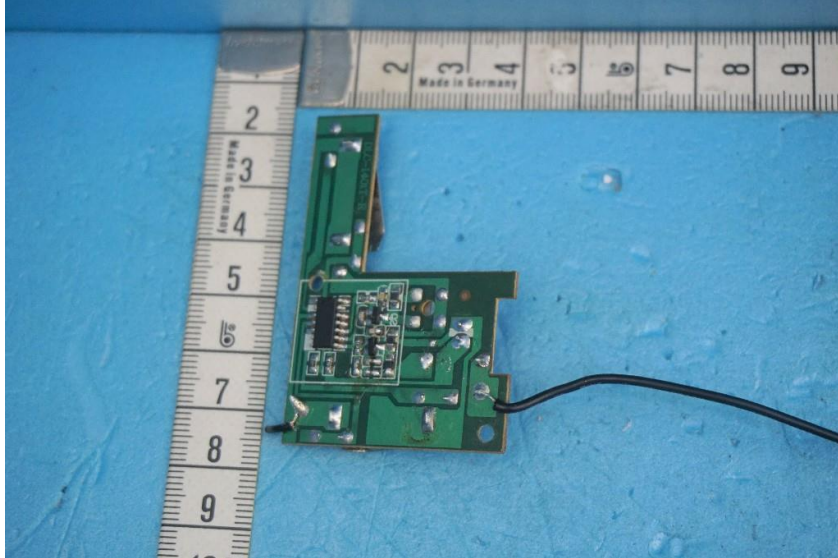

Internal Photos of the EUT

Product Name: RC CAR

Product Model: 5002224

View 3

View 4

This report sets forth our findings solely with respect to the test samples identified herein. The results set forth in this report are not indicative or representative of the quality or characteristics of the lot from which a test sample was taken or any similar or identical product unless specifically and expressly noted. Disagreement against this test report, if any, should be filed with to our company in writing within 15 days of receiving the report. Any copying or replication of this report to or for any other person or entity, or use of our name or trademark, is permitted only with our prior written permission.

Internal Photos of the EUT

Product Name: RC CAR

Product Model: 5002224

View 5

This report sets forth our findings solely with respect to the test samples identified herein. The results set forth in this report are not indicative or representative of the quality or characteristics of the lot from which a test sample was taken or any similar or identical product unless specifically and expressly noted. Disagreement against this test report, if any, should be filed with to our company in writing within 15 days of receiving the report. Any copying or replication of this report to or for any other person or entity, or use of our name or trademark, is permitted only with our prior written permission.