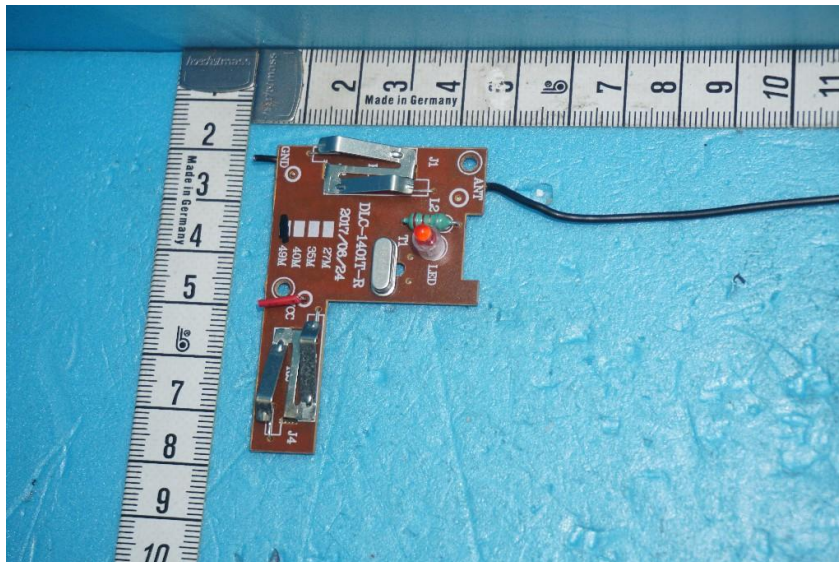

Internal Photos of the EUT

Product Name: RC CAR

Product Model: 5002224

View 1

View 2

This report sets forth our findings solely with respect to the test samples identified herein. The results set forth in this report are not indicative or representative of the quality or characteristics of the lot from which a test sample was taken or any similar or identical product unless specifically and expressly noted. Disagreement against this test report, if any, should be filed with to our company in writing within 15 days of receiving the report. Any copying or replication of this report to or for any other person or entity, or use of our name or trademark, is permitted only with our prior written permission.

Internal Photos of the EUT

Product Name: RC CAR

Product Model: 5002224

View 3

View 4

This report sets forth our findings solely with respect to the test samples identified herein. The results set forth in this report are not indicative or representative of the quality or characteristics of the lot from which a test sample was taken or any similar or identical product unless specifically and expressly noted. Disagreement against this test report, if any, should be filed with to our company in writing within 15 days of receiving the report. Any copying or replication of this report to or for any other person or entity, or use of our name or trademark, is permitted only with our prior written permission.