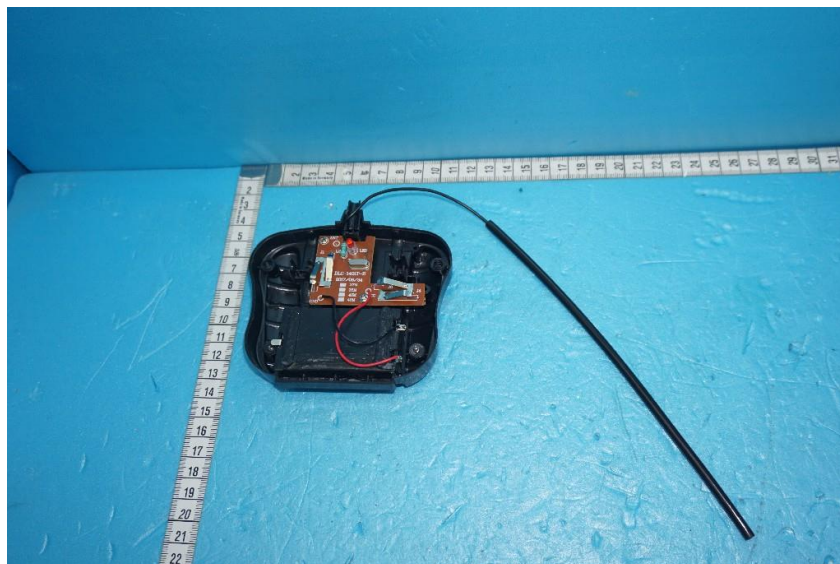

# Internal Photos of the EUT

Product Name: RC CAR

Product Model: 5002224

View 1

View 2

This report sets forth our findings solely with respect to the test samples identified herein. The results set forth in this report are not indicative or representative of the quality or characteristics of the lot from which a test sample was taken or any similar or identical product unless specifically and expressly noted. Disagreement against this test report, if any, should be filed with to our company in writing within 15 days of receiving the report. Any copying or replication of this report to or for any other person or entity, or use of our name or trademark, is permitted only with our prior written permission.

# Internal Photos of the EUT

Product Name: RC CAR

Product Model: 5002224

View 3

View 4

This report sets forth our findings solely with respect to the test samples identified herein. The results set forth in this report are not indicative or representative of the quality or characteristics of the lot from which a test sample was taken or any similar or identical product unless specifically and expressly noted. Disagreement against this test report, if any, should be filed with to our company in writing within 15 days of receiving the report. Any copying or replication of this report to or for any other person or entity, or use of our name or trademark, is permitted only with our prior written permission.