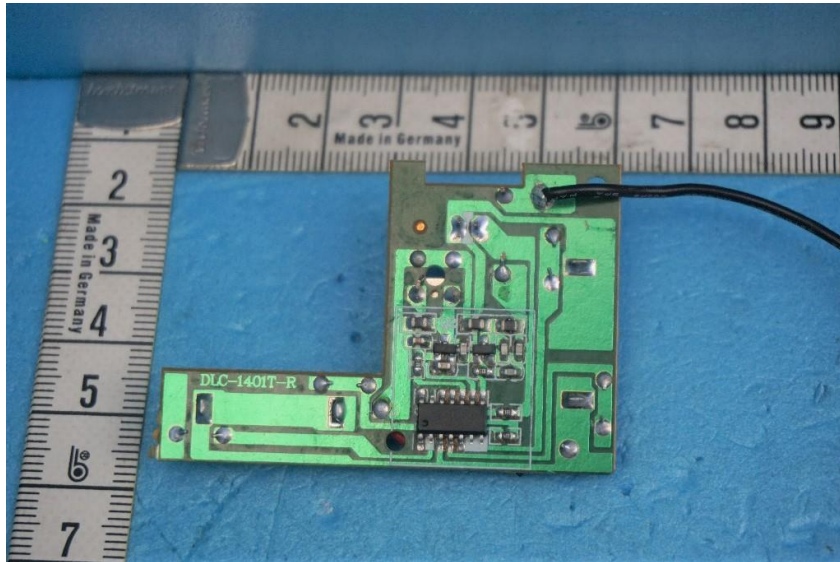

# Internal Photos of the EUT

Product Name: RC CAR

Product Model: 5002224

View 3

View 4

This report sets forth our findings solely with respect to the test samples identified herein. The results set forth in this report are not indicative or representative of the quality or characteristics of the lot from which a test sample was taken or any similar or identical product unless specifically and expressly noted. Disagreement against this test report, if any, should be filed with to our company in writing within 15 days of receiving the report. Any copying or replication of this report to or for any other person or entity, or use of our name or trademark, is permitted only with our prior written permission.

# Internal Photos of the EUT

Product Name: RC CAR

Product Model: 5002224

View 5

View 6

This report sets forth our findings solely with respect to the test samples identified herein. The results set forth in this report are not indicative or representative of the quality or characteristics of the lot from which a test sample was taken or any similar or identical product unless specifically and expressly noted. Disagreement against this test report, if any, should be filed with to our company in writing within 15 days of receiving the report. Any copying or replication of this report to or for any other person or entity, or use of our name or trademark, is permitted only with our prior written permission.