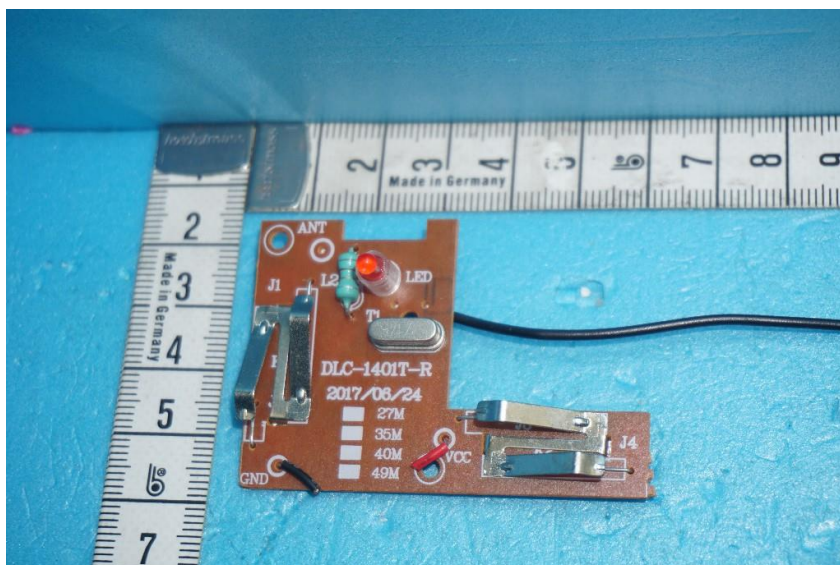

# Internal Photos of the EUT

Product Name: RC CAR

Product Model: 5002224

View 3

View 4

This report sets forth our findings solely with respect to the test samples identified herein. The results set forth in this report are not indicative or representative of the quality or characteristics of the lot from which a test sample was taken or any similar or identical product unless specifically and expressly noted. Disagreement against this test report, if any, should be filed with to our company in writing within 15 days of receiving the report. Any copying or replication of this report to or for any other person or entity, or use of our name or trademark, is permitted only with our prior written permission.

# Internal Photos of the EUT

Product Name: RC CAR

Product Model: 5002224

View 5

View 6

This report sets forth our findings solely with respect to the test samples identified herein. The results set forth in this report are not indicative or representative of the quality or characteristics of the lot from which a test sample was taken or any similar or identical product unless specifically and expressly noted. Disagreement against this test report, if any, should be filed with to our company in writing within 15 days of receiving the report. Any copying or replication of this report to or for any other person or entity, or use of our name or trademark, is permitted only with our prior written permission.