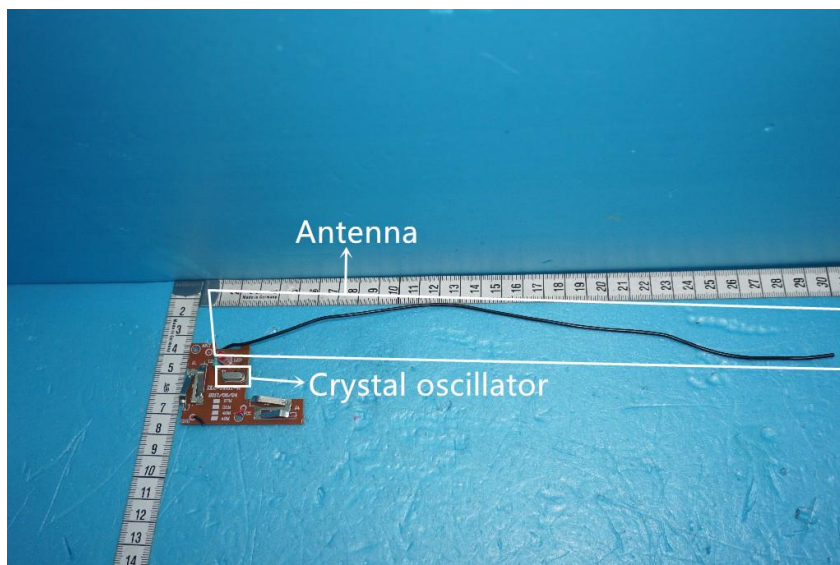

# Internal Photos of the EUT

Product Name: RC CAR

Product Model: 5002224

View 1

View 2

This report sets forth our findings solely with respect to the test samples identified herein. The results set forth in this report are not indicative or representative of the quality or characteristics of the lot from which a test sample was taken or any similar or identical product unless specifically and expressly noted. Disagreement against this test report, if any, should be filed with to our company in writing within 15 days of receiving the report. Any copying or replication of this report to or for any other person or entity, or use of our name or trademark, is permitted only with our prior written permission.

# Internal Photos of the EUT

Product Name: RC CAR

Product Model: 5002224

View 3

View 4

This report sets forth our findings solely with respect to the test samples identified herein. The results set forth in this report are not indicative or representative of the quality or characteristics of the lot from which a test sample was taken or any similar or identical product unless specifically and expressly noted. Disagreement against this test report, if any, should be filed with to our company in writing within 15 days of receiving the report. Any copying or replication of this report to or for any other person or entity, or use of our name or trademark, is permitted only with our prior written permission.