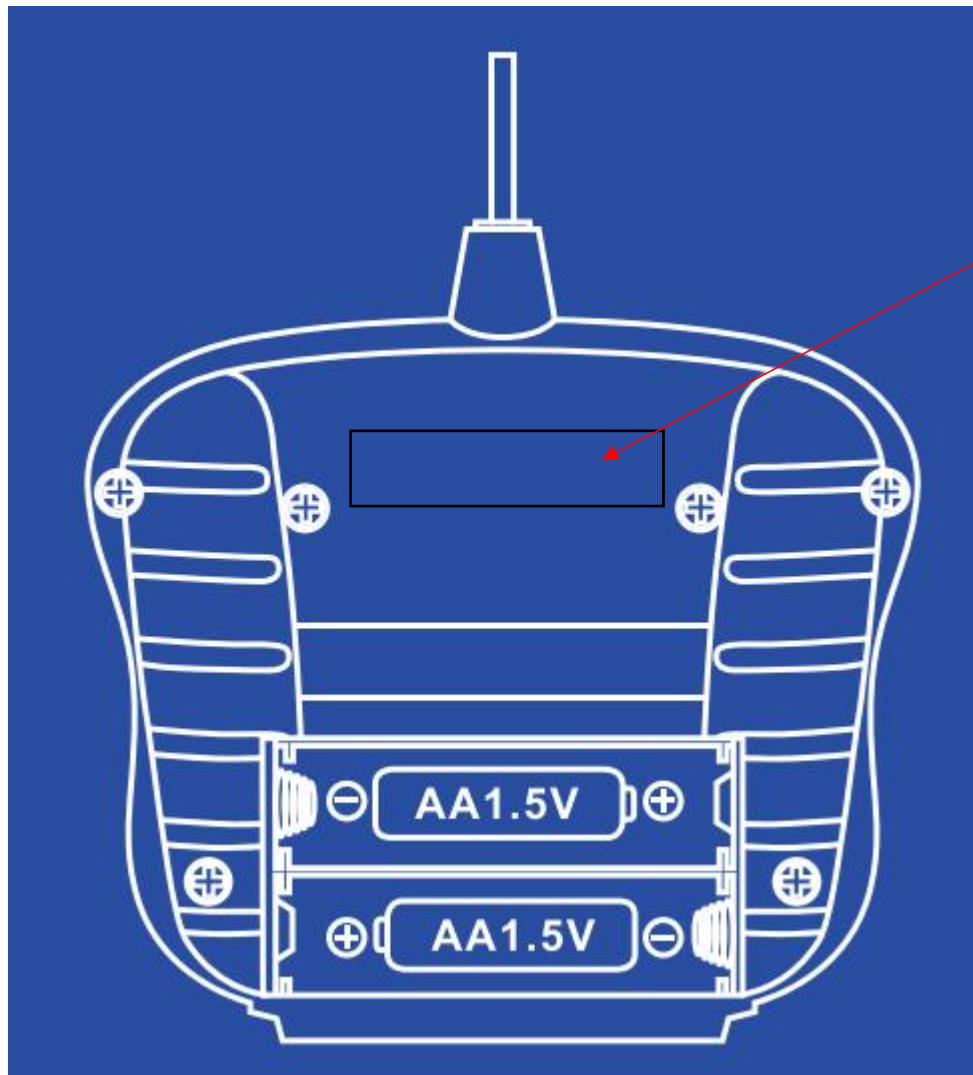

Label:

Product name: RC CAR

FCC ID:2A28T-27KNP968

Size:10mm*4.5mm

Label position