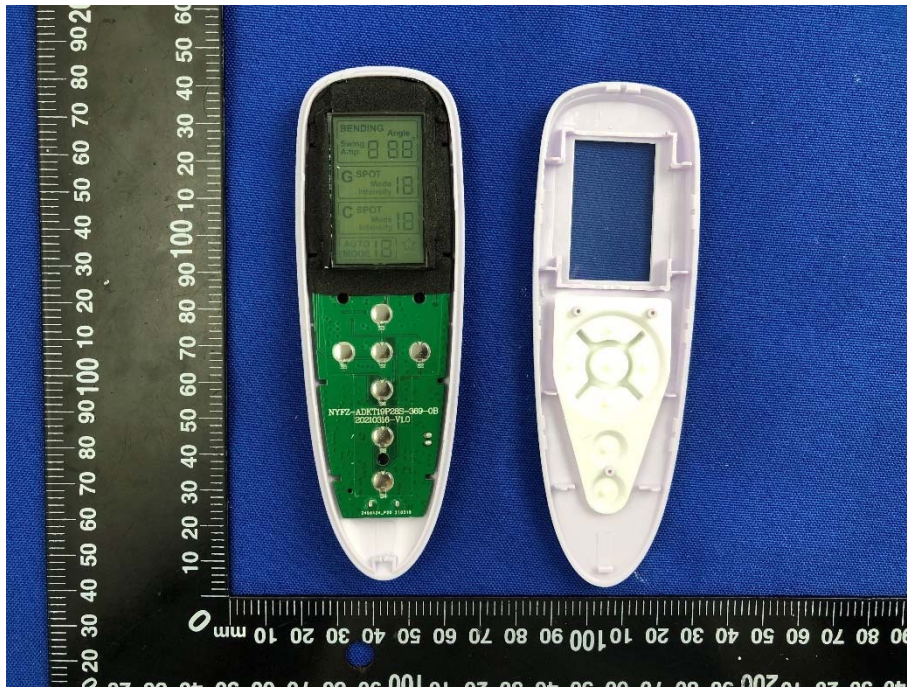

# EUT INTERNAL PHOTOS

EUT UNCOVER VIEW

EUT UNCOVER VIEW

EUT UNCOVER VIEW

MAIN BOARD TOP VIEW

MAIN BOARD REAR VIEW (WITH SHIELDING)

Remote Control Battery Photo (FRONT)

Remote Control Battery Photo (REAR)