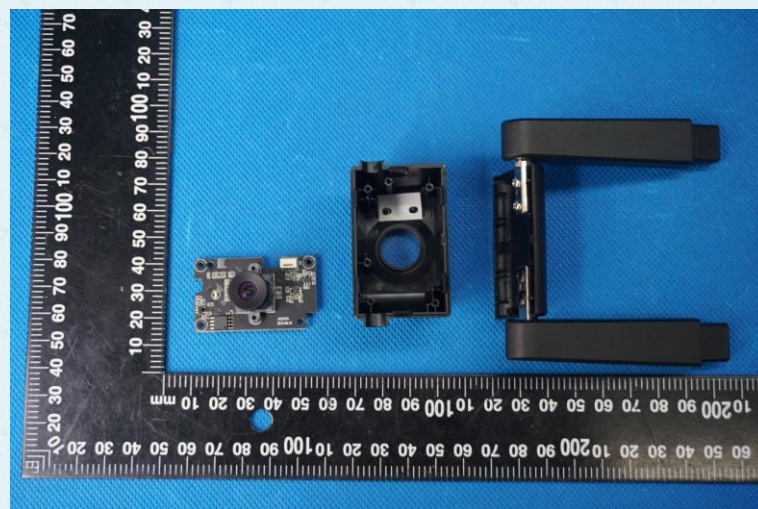

Product Name: Conference Camera

Test Model No.: CP30

EUT Constructional Details

Internal Photo

-----End-----