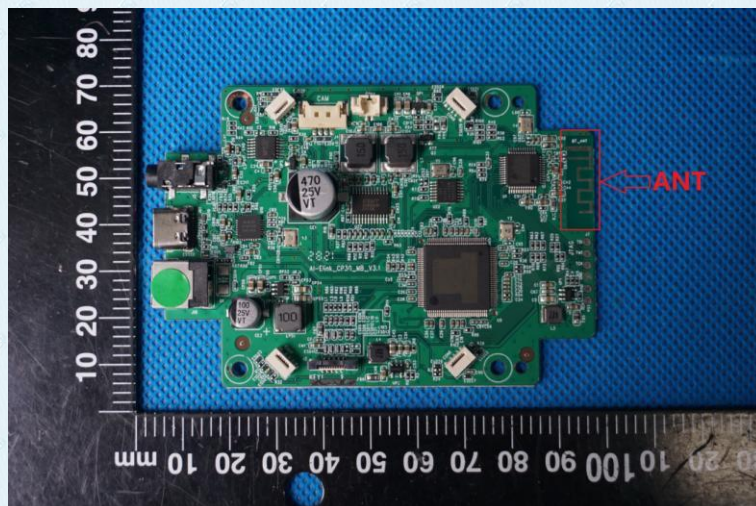

Product Name: Conference Camera

Test Model No.: CP30

EUT Constructional Details

Internal Photo

-----End-----