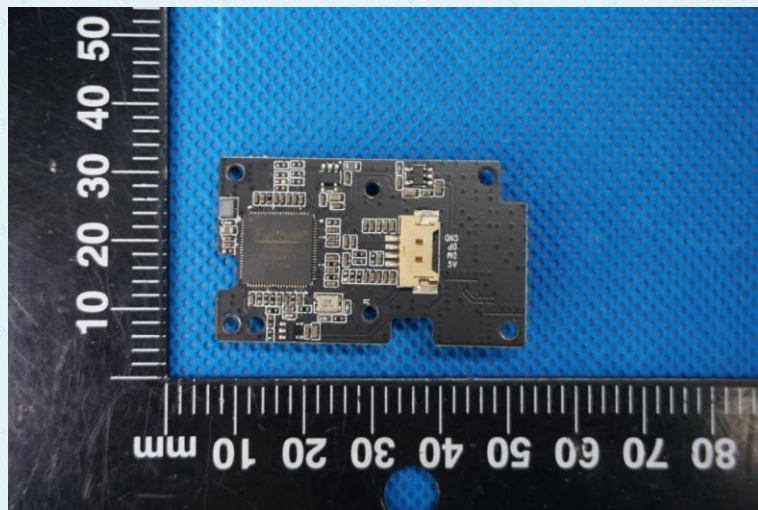

Product Name: Conference Camera

Test Model No.: CP30

EUT Constructional Details

Internal Photo

-----End-----