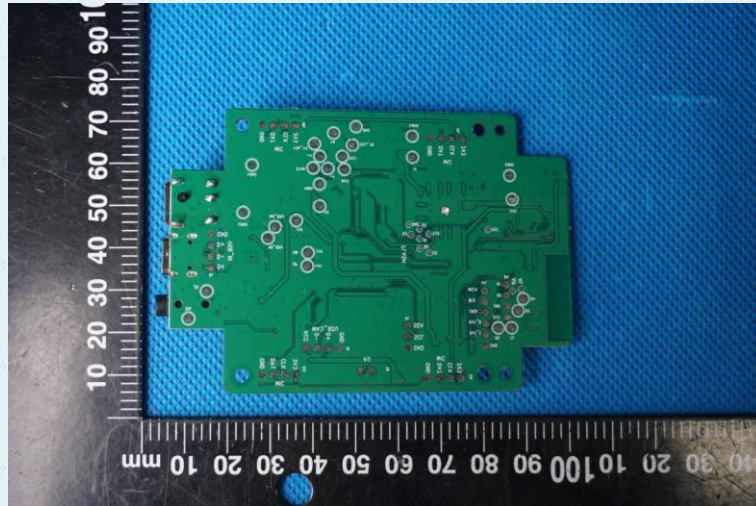

Product Name: Conference Camera

Test Model No.: CP30

EUT Constructional Details

Internal Photo

-----End-----