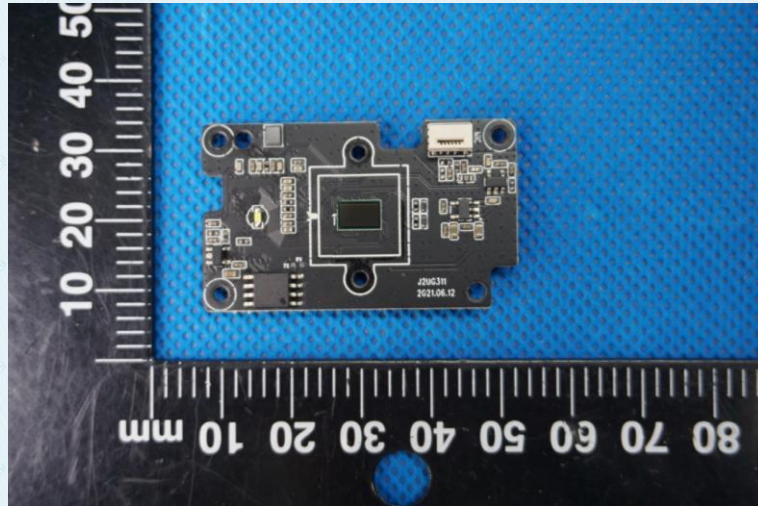

Product Name: Conference Camera

Test Model No.: CP30

EUT Constructional Details

Internal Photo

-----End-----