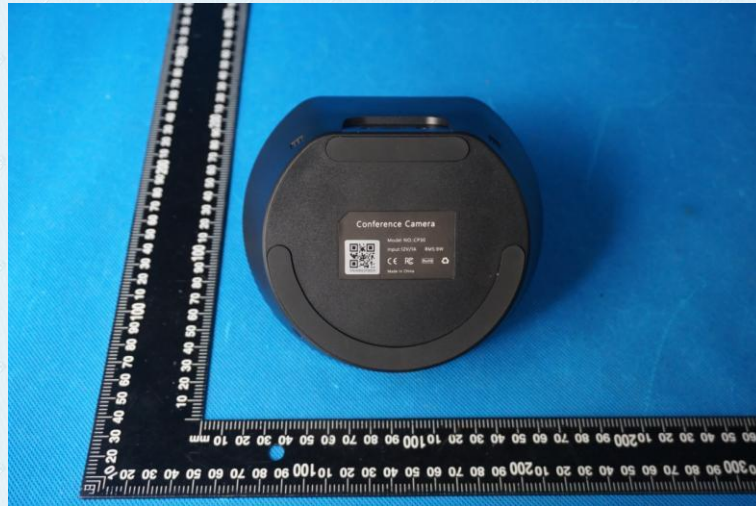

Product Name: Conference Camera

Test Model No.: CP30

### External Photo

-----End-----