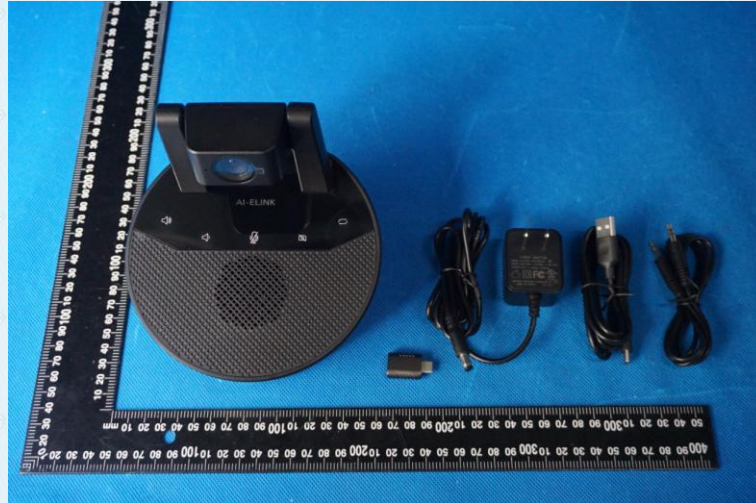

Product Name: Conference Camera

Test Model No.: CP30

EUT Constructional Details

External Photo