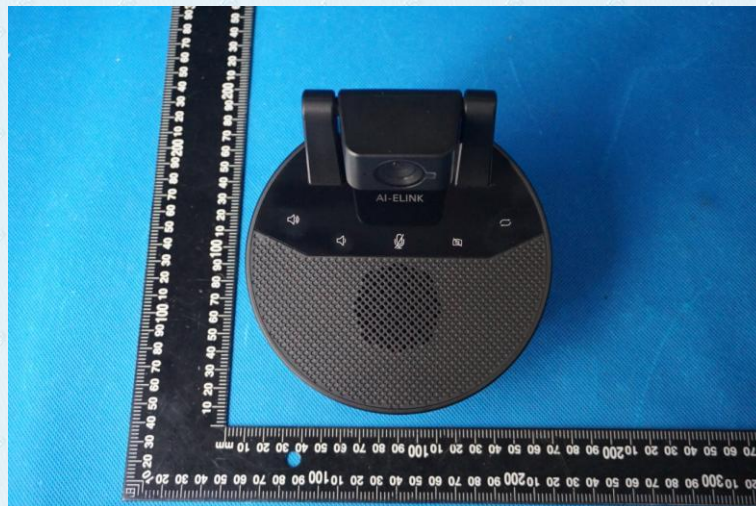

Product Name: Conference Camera

Test Model No.: CP30

EUT Constructional Details

External Photo