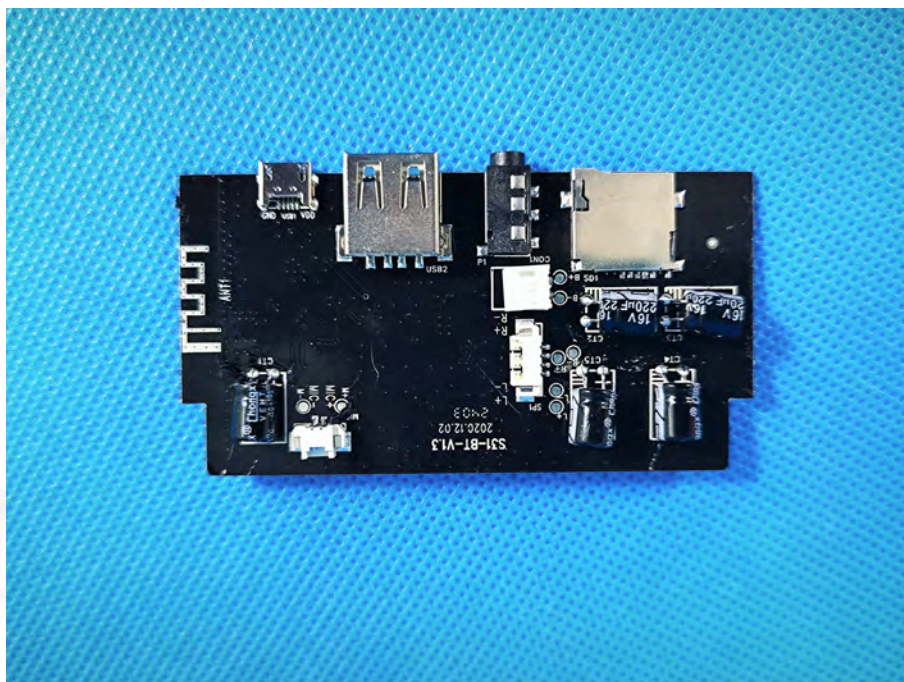

EUT PHOTOS(Internal Photos)

FCC ID:2A27V-ZEALOT-S31

***** END OF REPORT *****