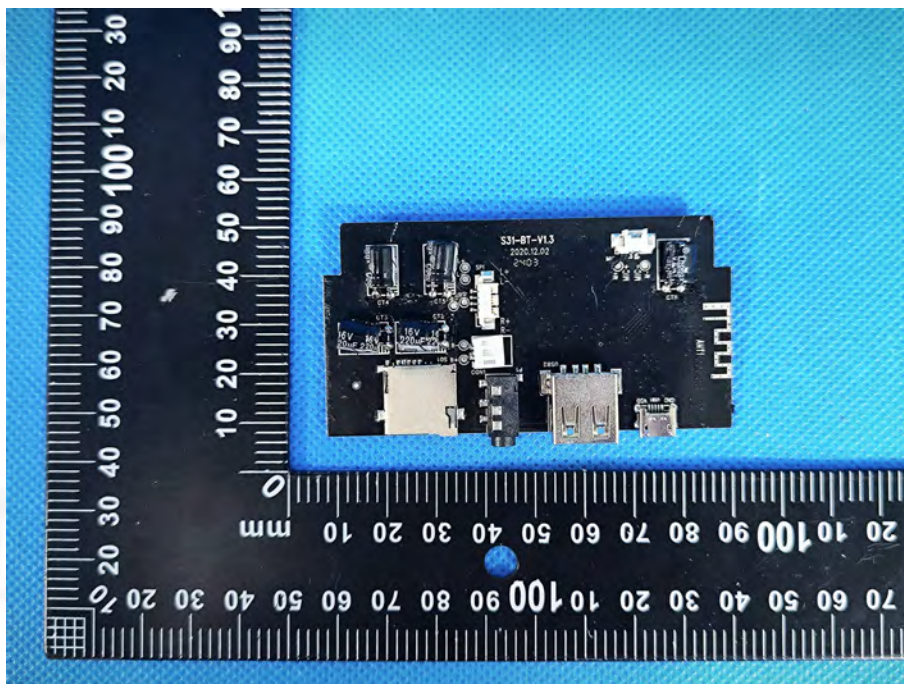

EUT PHOTOS(Internal Photos)

FCC ID:2A27V-ZEALOT-S31

***** END OF REPORT *****