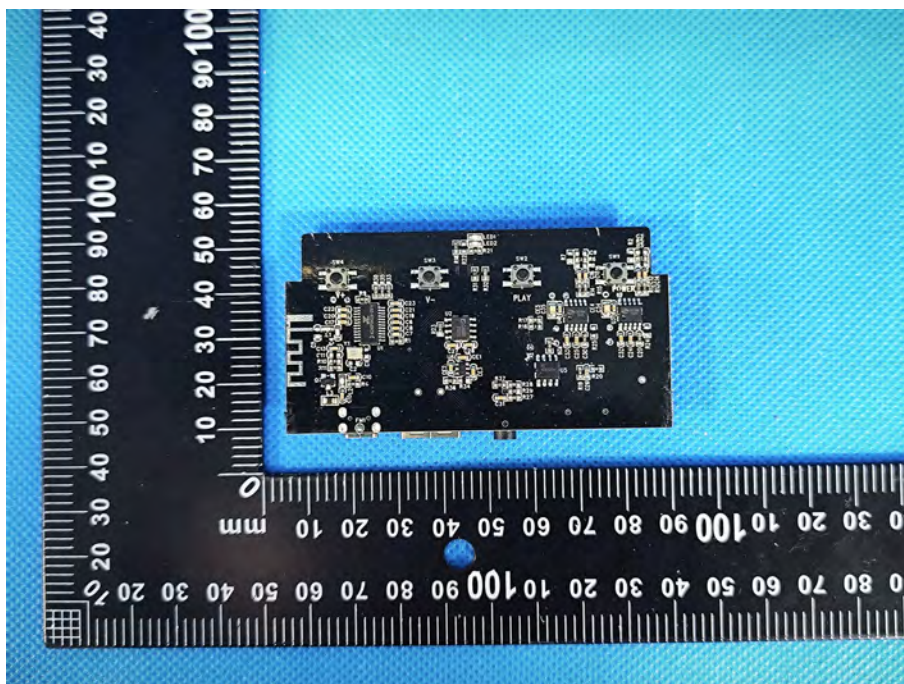

EUT PHOTOS(Internal Photos)

FCC ID:2A27V-ZEALOT-S31

***** END OF REPORT *****