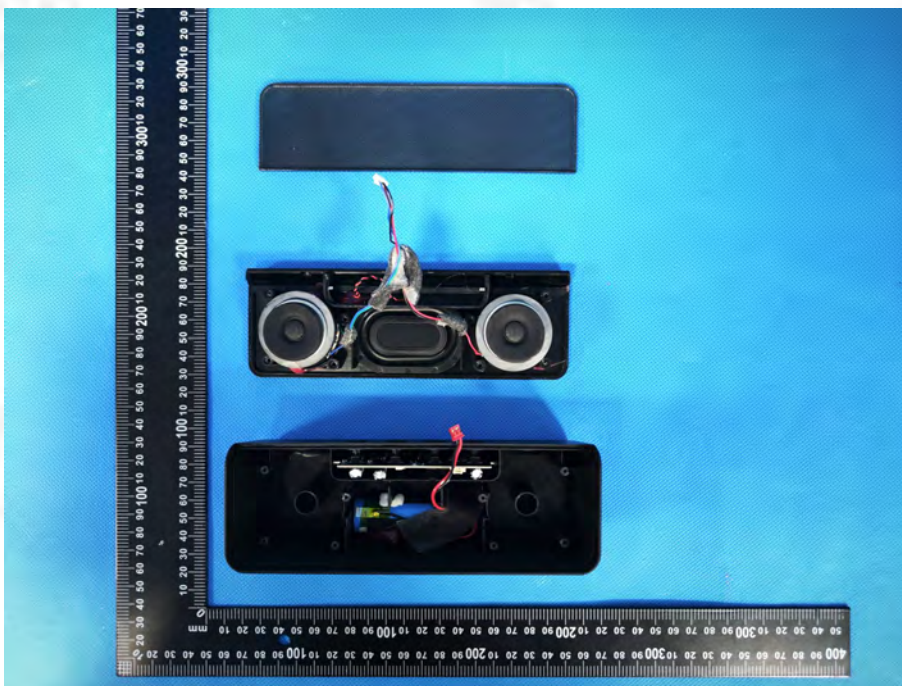

EUT PHOTOS(Internal Photos)

FCC ID:2A27V-ZEALOT-S31

***** END OF REPORT *****