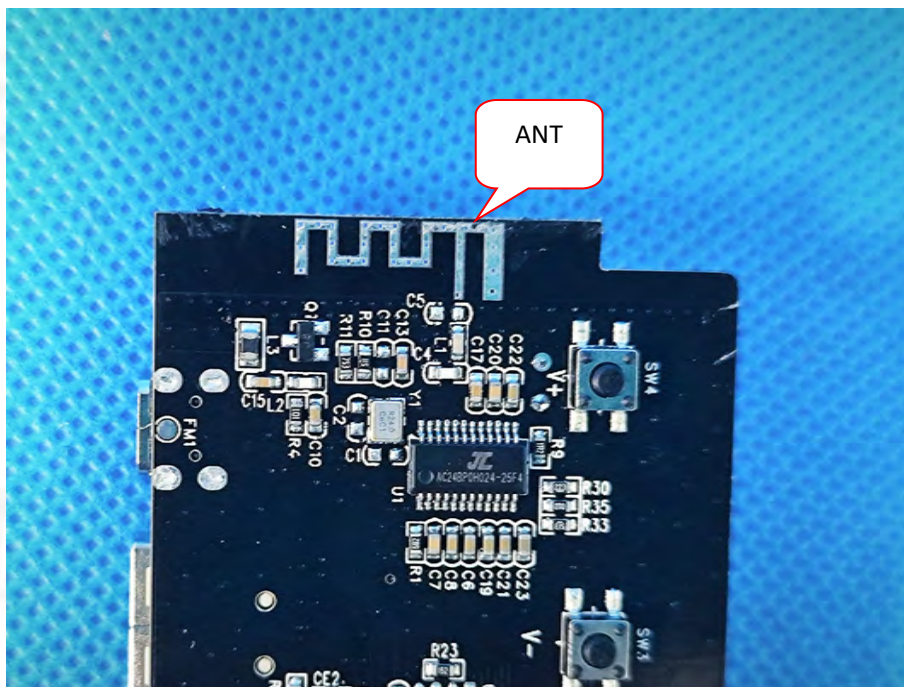

EUT PHOTOS(Internal Photos)

FCC ID:2A27V-ZEALOT-S31

***** END OF REPORT *****