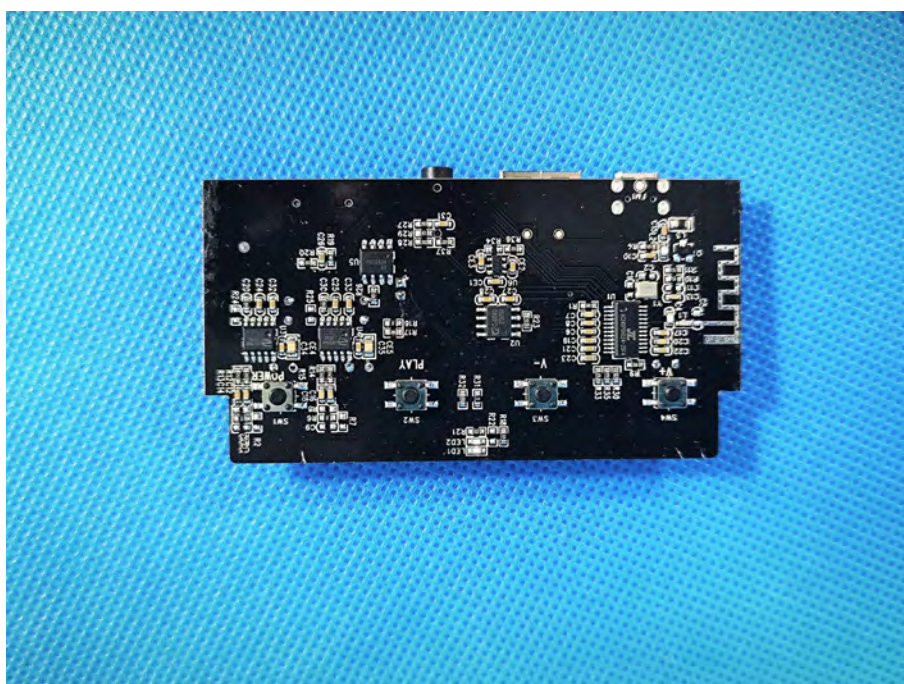

EUT PHOTOS(Internal Photos)

FCC ID:2A27V-ZEALOT-S31

***** END OF REPORT *****