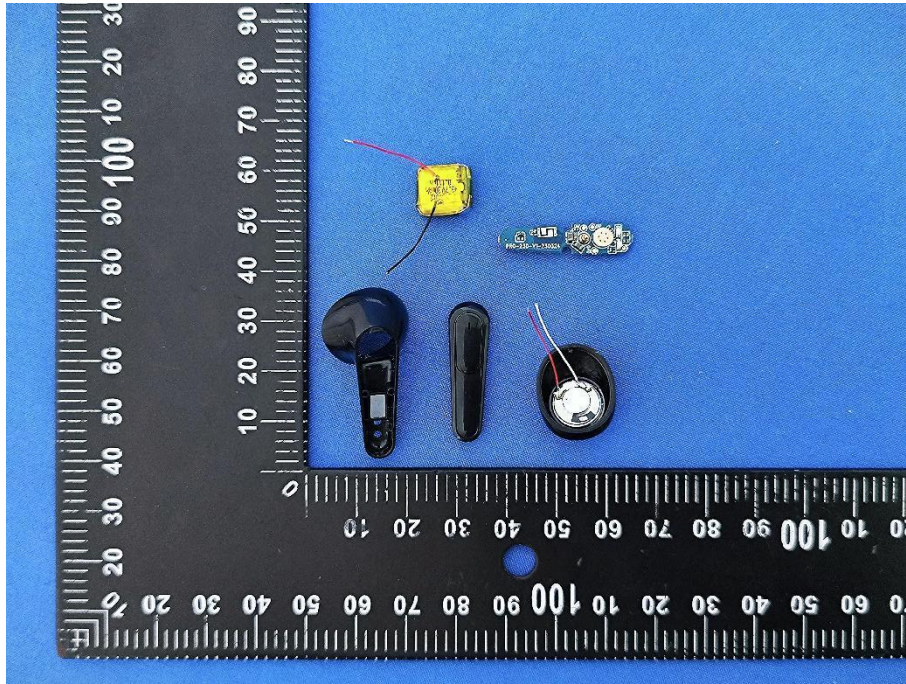

EUT PHOTOS(Internal Photos)

ZHONGHAN

FCC ID: 2A27V-PRO60

***** END OF REPORT *****