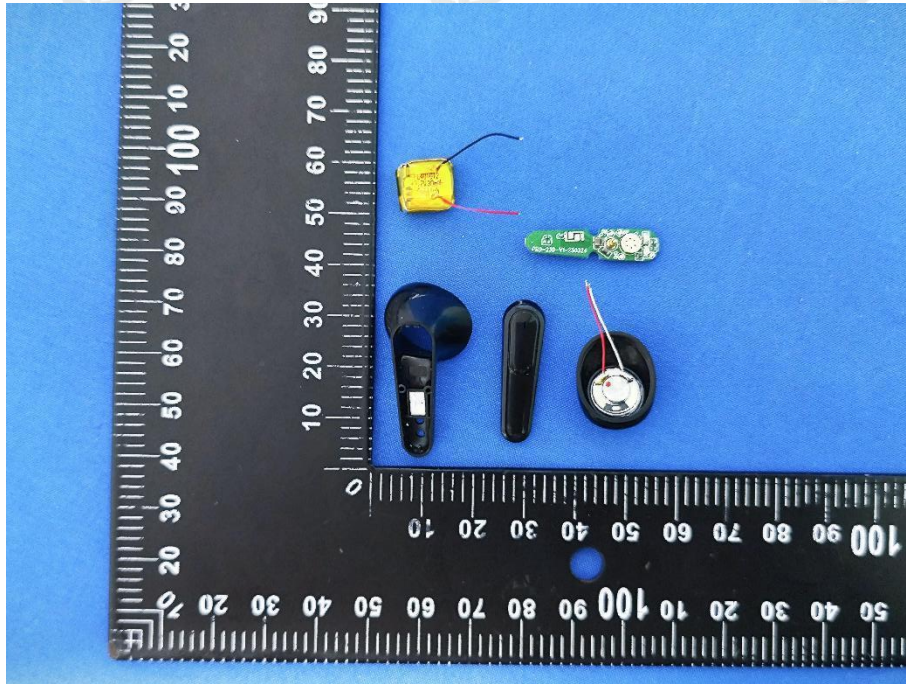

EUT PHOTOS(Internal Photos)

ZHONGHAN

FCC ID: 2A27V-PRO60

***** END OF REPORT *****