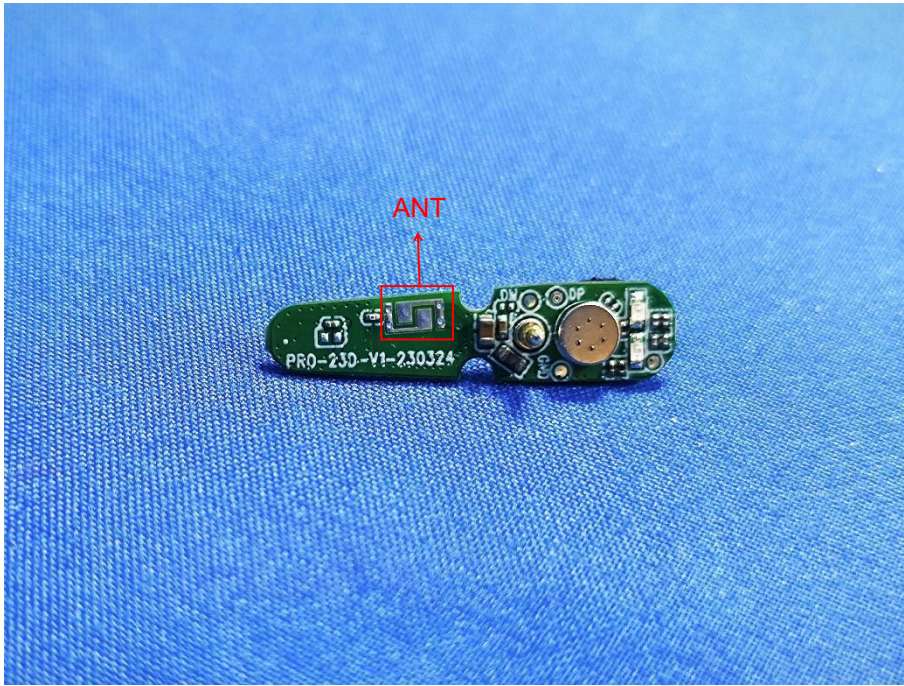

EUT PHOTOS(Internal Photos)

ZHONGHAN

FCC ID: 2A27V-PRO60

***** END OF REPORT *****