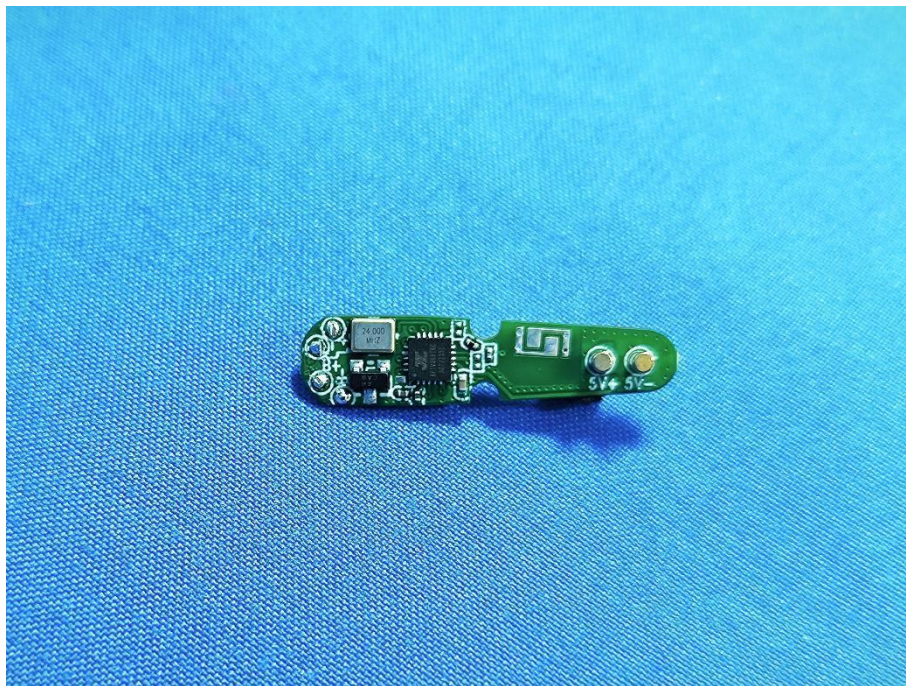

EUT PHOTOS(Internal Photos)

ZHONGHAN

FCC ID: 2A27V-PRO60

***** END OF REPORT *****