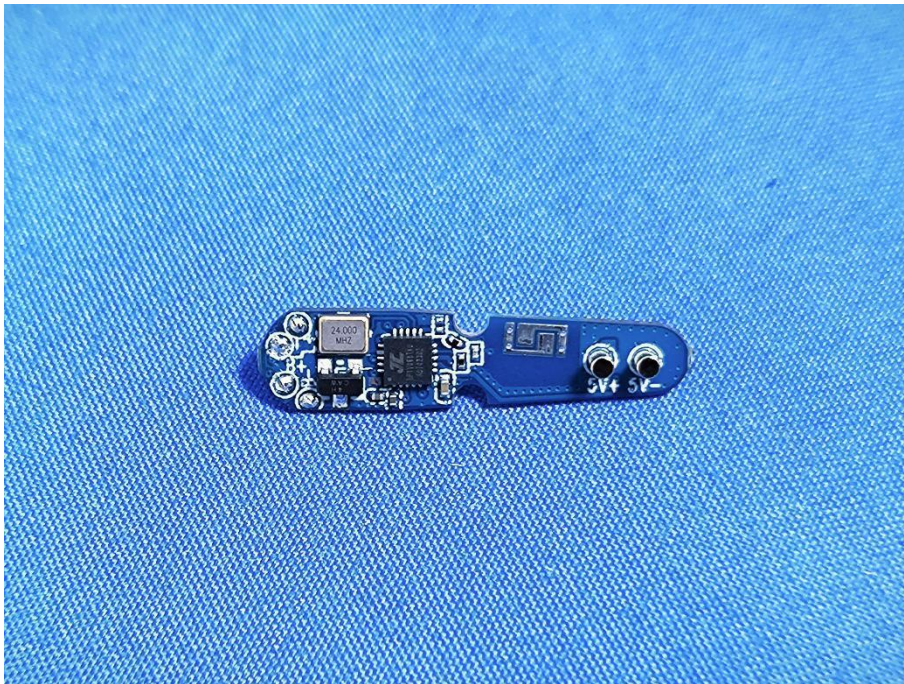

EUT PHOTOS(Internal Photos)

ZHONGHAN

FCC ID: 2A27V-PRO60

***** END OF REPORT *****