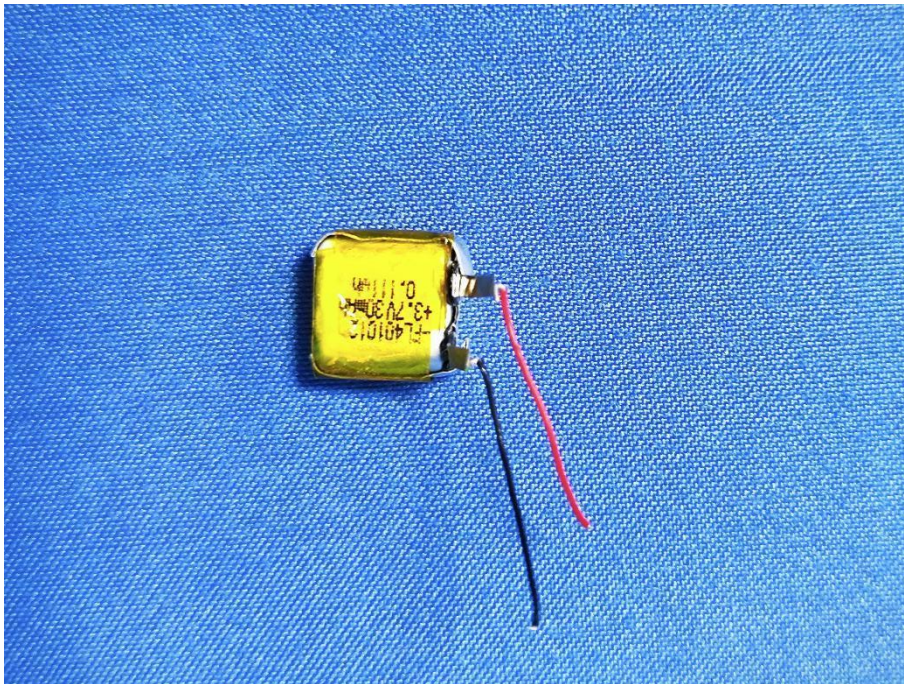

EUT PHOTOS(Internal Photos)

ZHONGHAN

FCC ID: 2A27V-PRO60

***** END OF REPORT *****