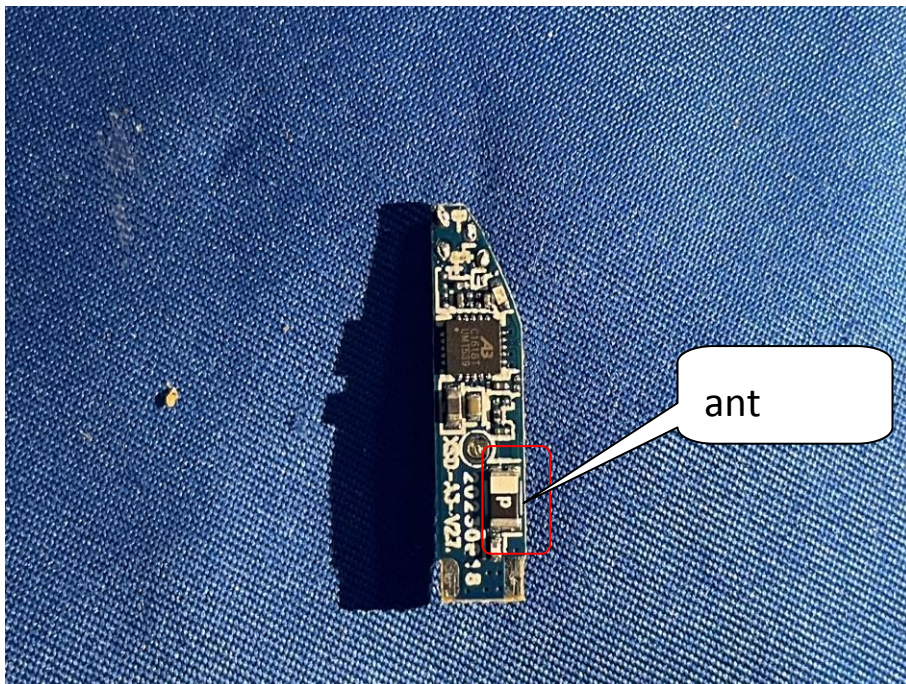

EUT PHOTO (Internal Photos)

ZHONGHAN

FCC ID: 2A27V-PRO6

R

ZHONGHAN

FCC ID: 2A27V-PRO6

***** END OF REPORT *****