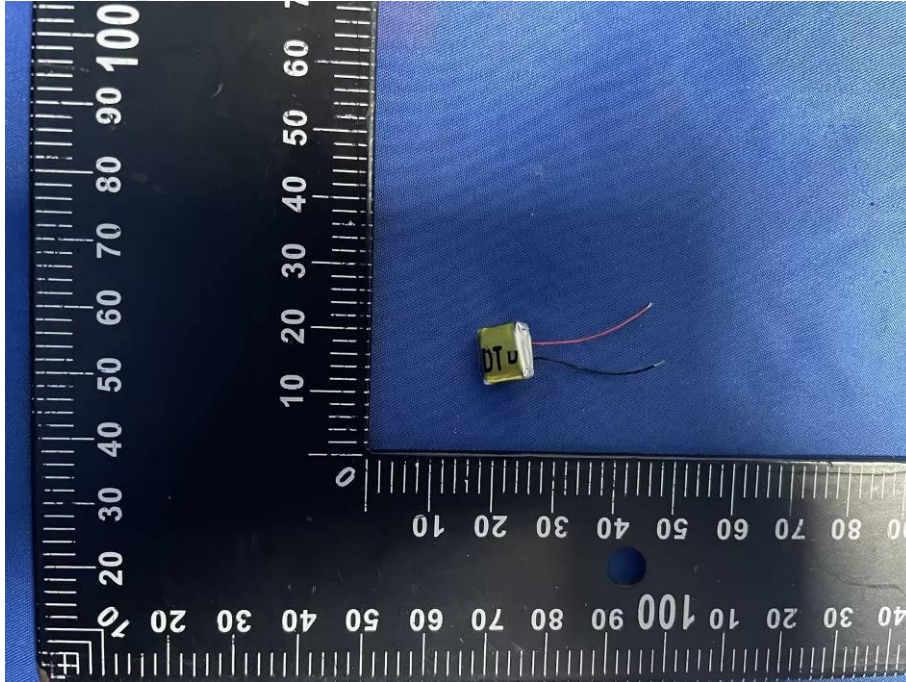

EUT PHOTO (Internal Photos)

ZHONGHAN

FCC ID: 2A27V-PRO6

R

ZHONGHAN

FCC ID: 2A27V-PRO6

***** END OF REPORT *****