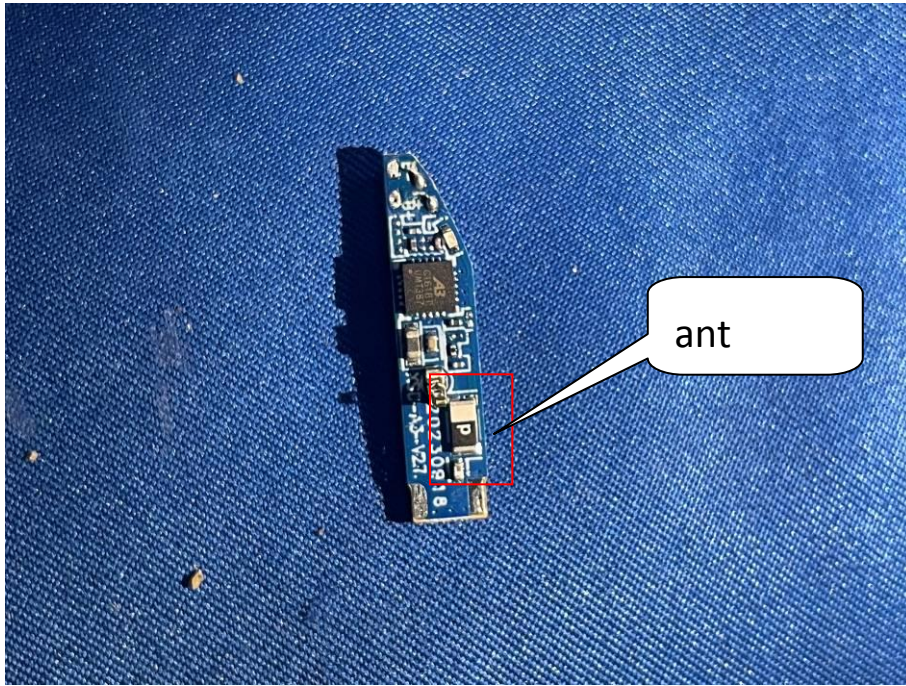

EUT PHOTO (Internal Photos)

ZHONGHAN

FCC ID: 2A27V-PRO6

R

ZHONGHAN

FCC ID: 2A27V-PRO6

***** END OF REPORT *****