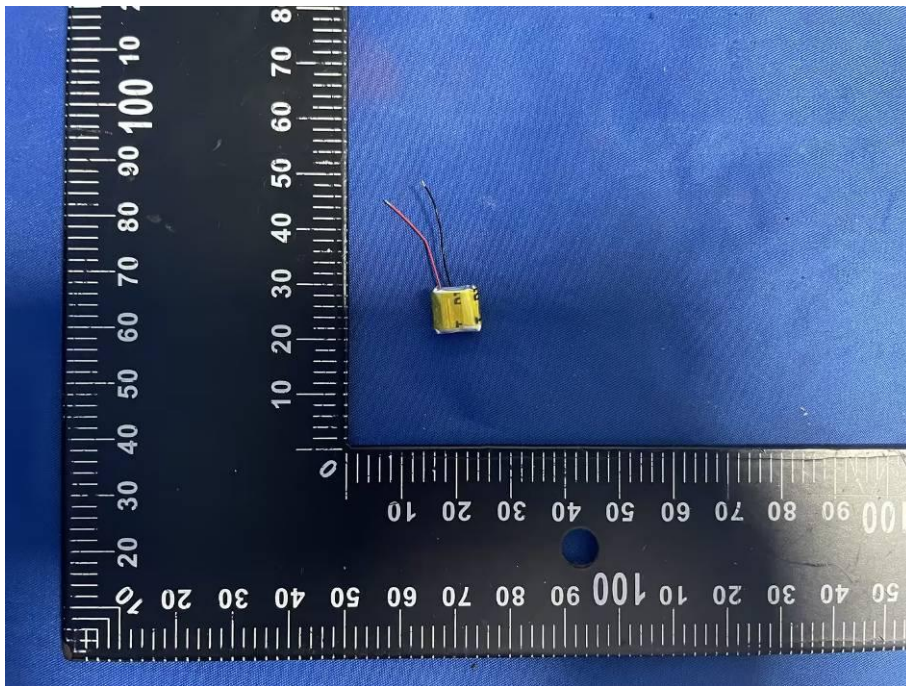

EUT PHOTO (Internal Photos)

ZHONGHAN

FCC ID: 2A27V-PRO6

R

ZHONGHAN

FCC ID: 2A27V-PRO6

***** END OF REPORT *****