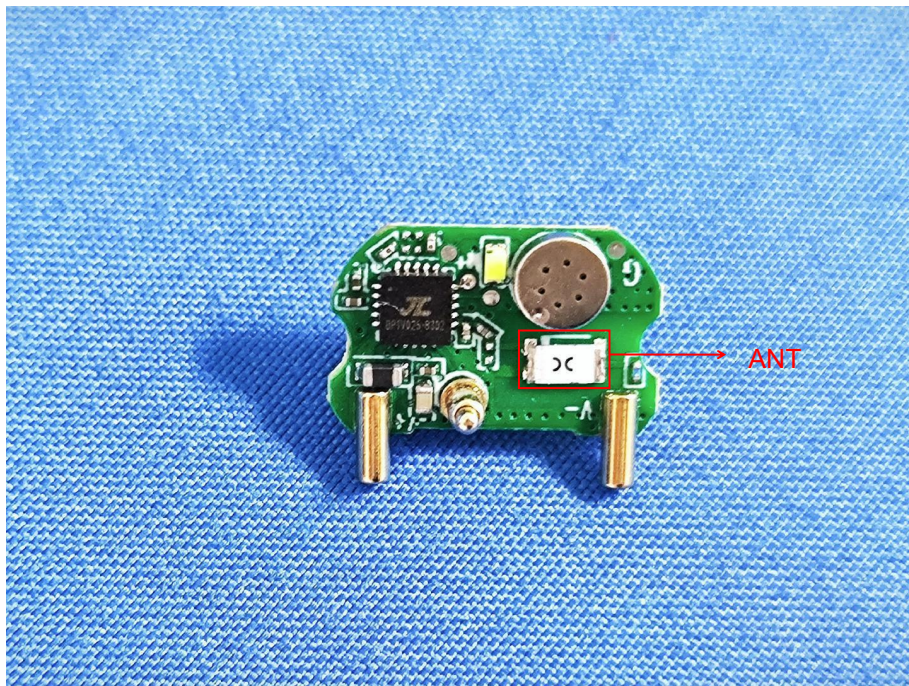

ZHONGHAN

FCC ID: 2A27V-J01