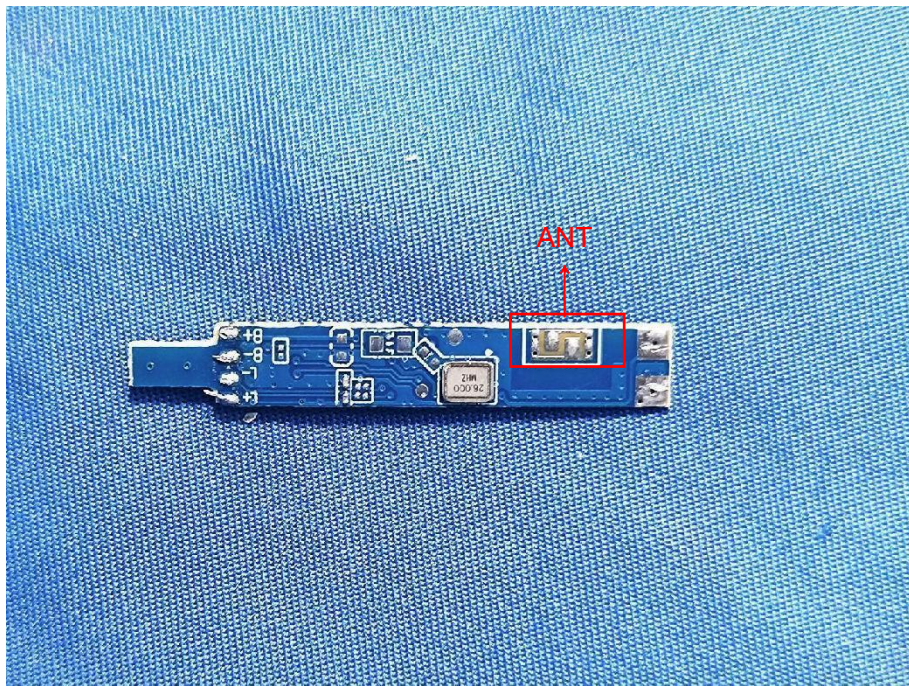

ZHONGHAN

FCC ID: 2A27V-I12