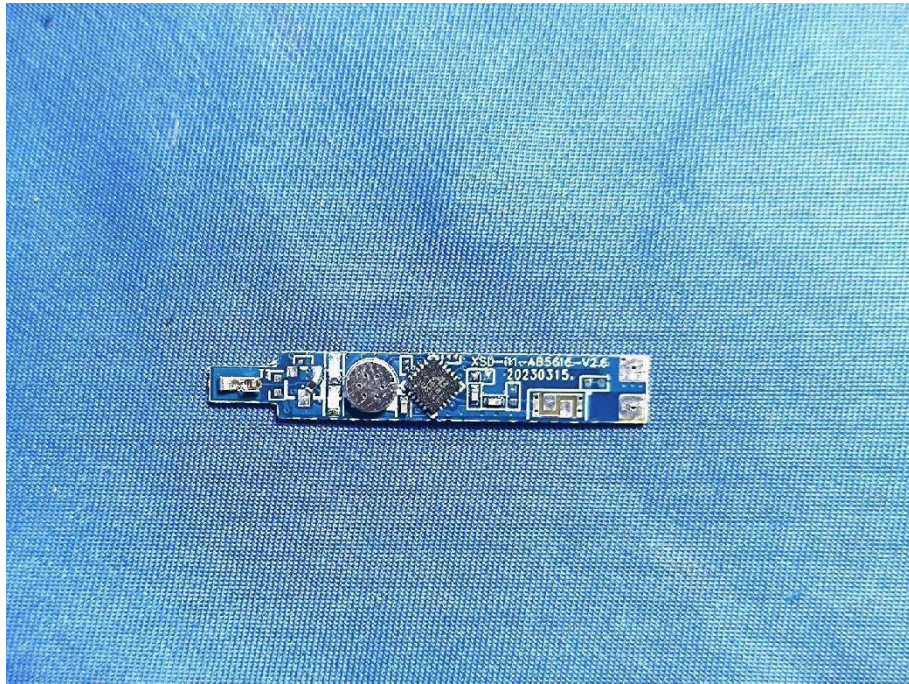

FCC ID: 2A27V-I12

ZHONGHAN

FCC ID: 2A27V-I12

ZHONGHAN

FCC ID: 2A27V-I12

***** END OF REPORT *****