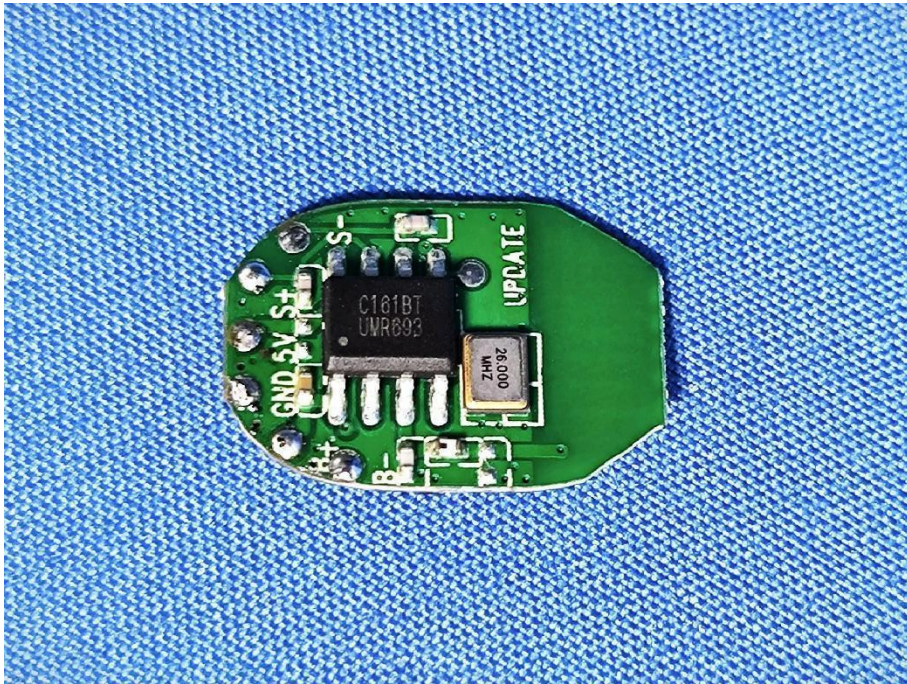

EUT PHOTOS(Internal Photos)

ZHONGHAN

FCC ID: 2A27V-A6S

ZHONGHAN

FCC ID: 2A27V-A6S

***** END OF REPORT *****