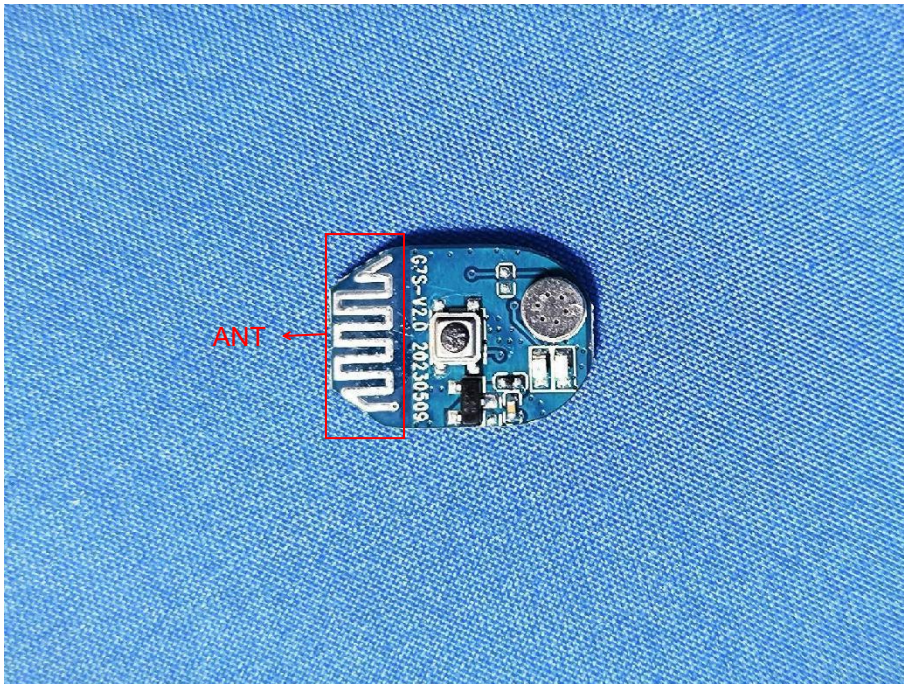

EUT PHOTOS(Internal Photos)

ZHONGHAN

FCC ID: 2A27V-A6S

ZHONGHAN

FCC ID: 2A27V-A6S

***** END OF REPORT *****