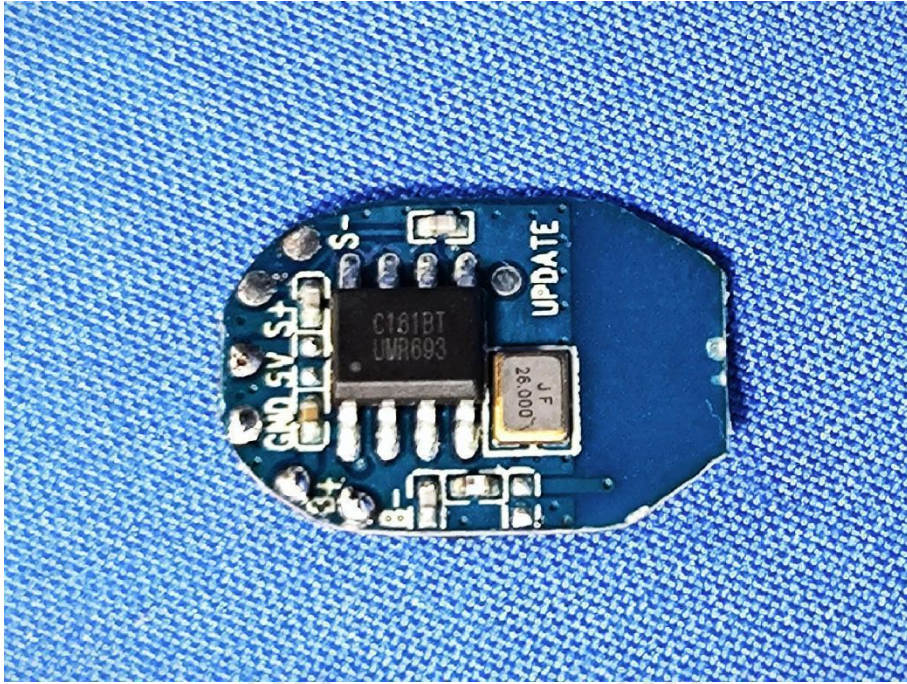

EUT PHOTOS(Internal Photos)

ZHONGHAN

FCC ID: 2A27V-A6S

ZHONGHAN

FCC ID: 2A27V-A6S

***** END OF REPORT *****