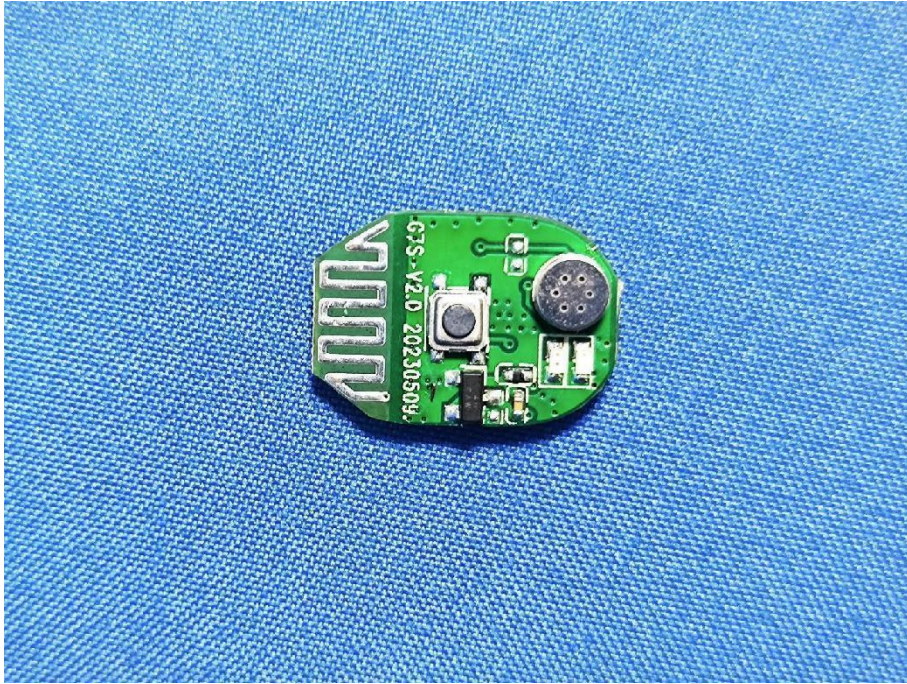

EUT PHOTOS(Internal Photos)

ZHONGHAN

FCC ID: 2A27V-A6S

ZHONGHAN

FCC ID: 2A27V-A6S

***** END OF REPORT *****