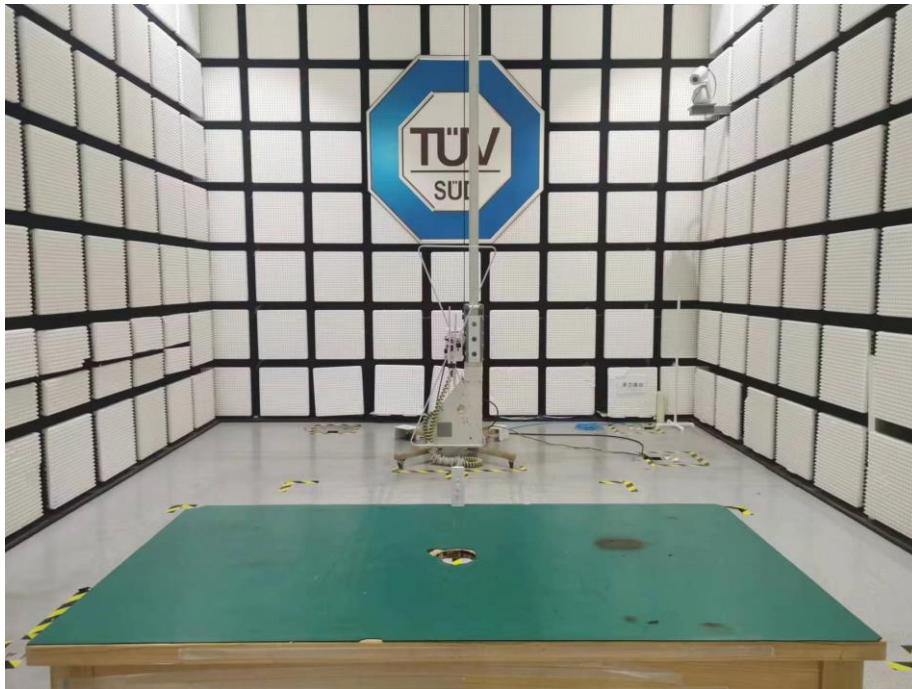

**PHOTOGRAPHS OF TEST SET UP**

**Field Strength and Harmonics Test Setup**

**Radiated Emission Setup**

30MHz ~ 1GHz

1GHz ~ 4.5GHz