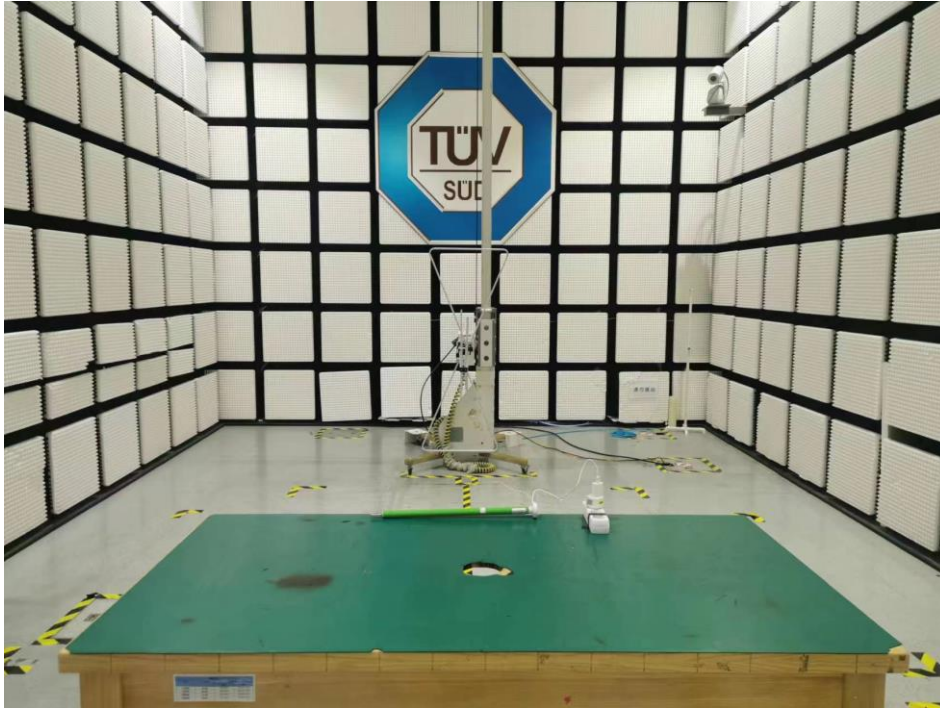

**PHOTOGRAPHS OF TEST SET UP**

**Field Strength and Harmonics Test Setup**

**Radiated Emission Setup**

30MHz ~ 1GHz

1GHz ~ 4.5GHz

**Conducted emission Test Setup**