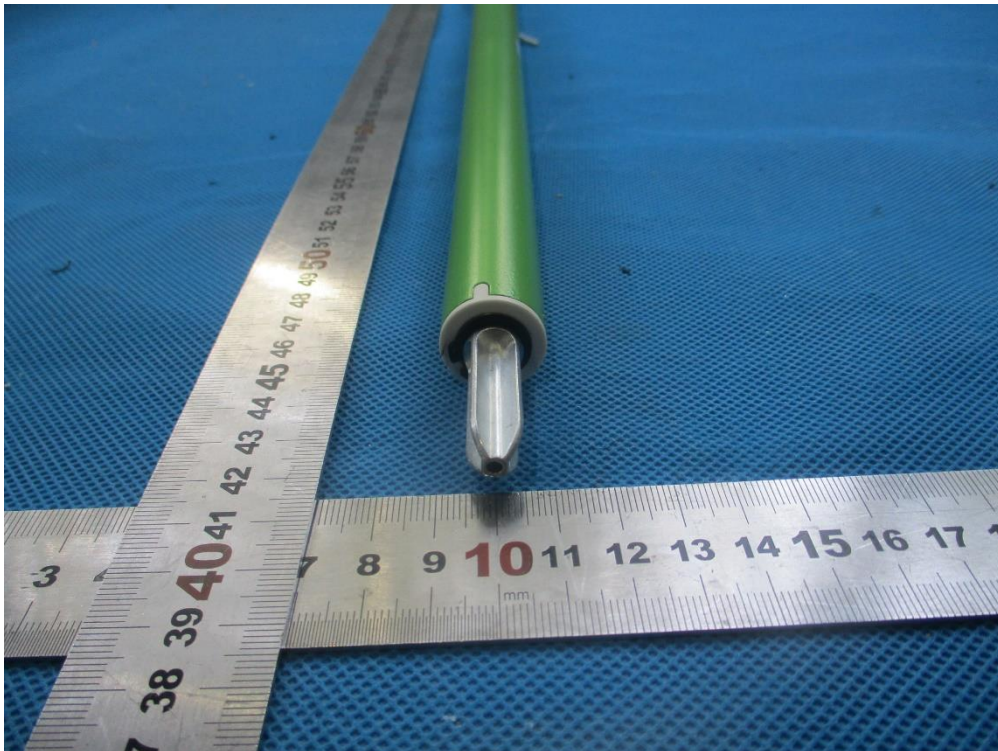

# External Photos Documentation

Applicant: Markisol USA Inc  
Product: DC Tubular Motor  
FCC ID: 2A27UMARK20

China

Page 2 of 2