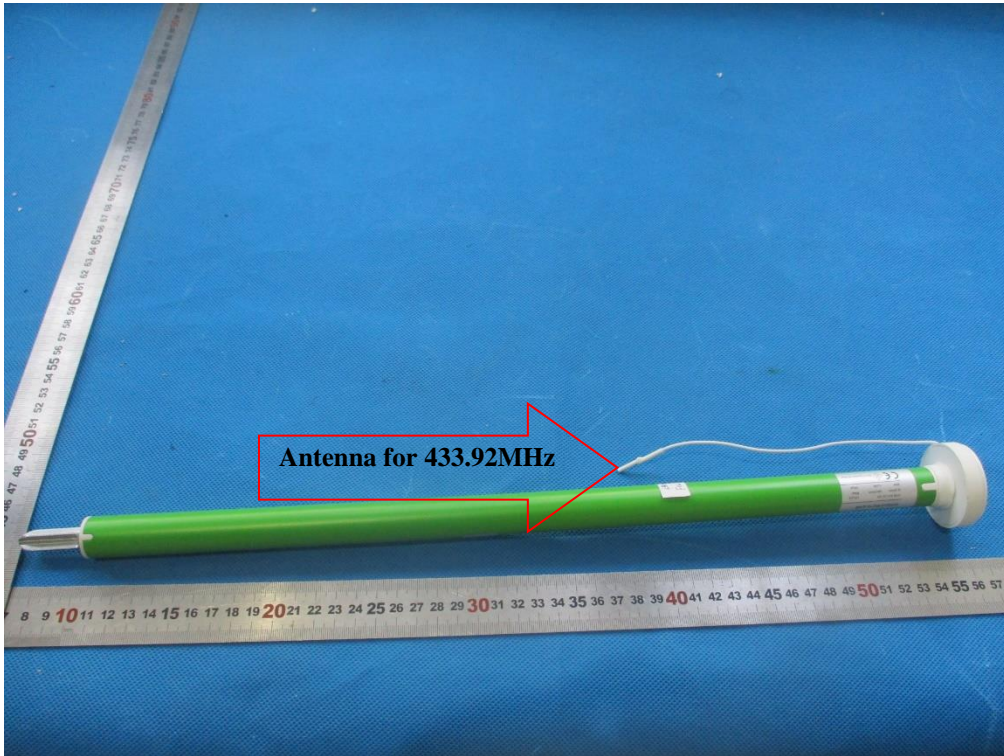

# External Photos Documentation

Applicant: Markisol USA Inc  
Product: DC Tubular Motor  
FCC ID: 2A27UMARK20

China

Page 2 of 2

# External Photos Documentation

Applicant: Markisol USA Inc  
Product: DC Tubular Motor  
FCC ID: 2A27UMARK20