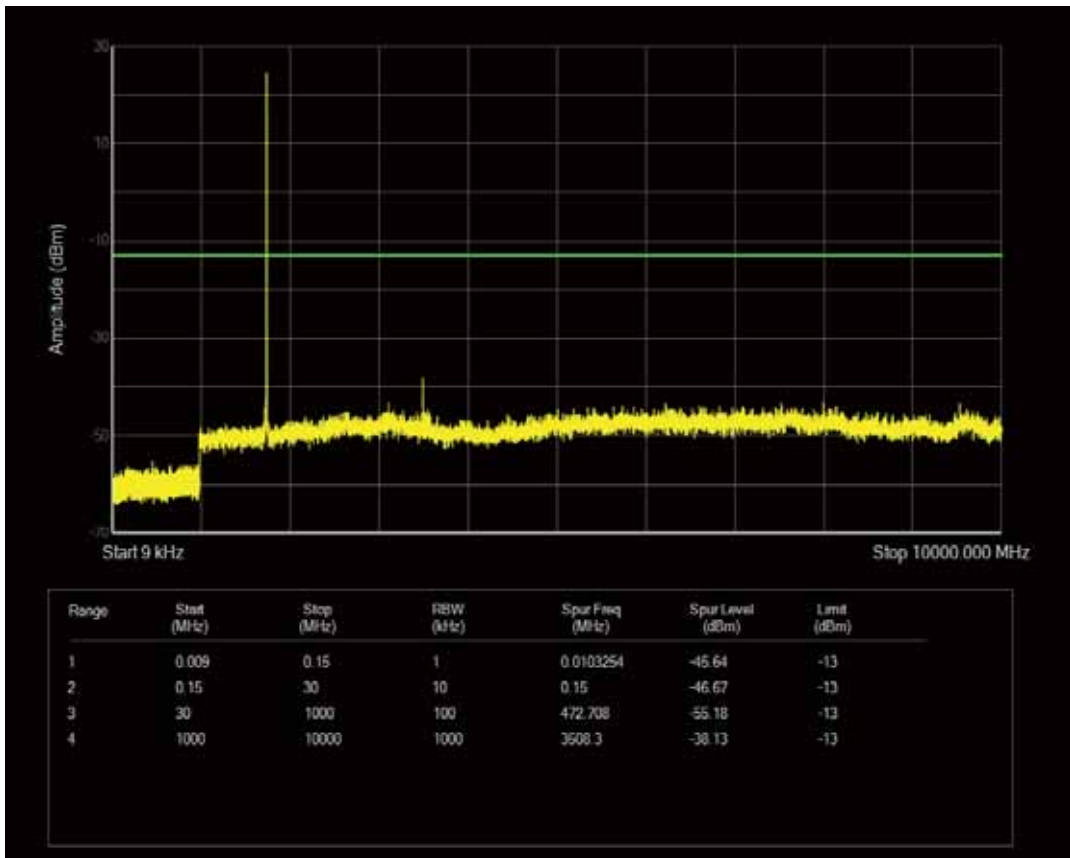

Band4 QAM16 BW=1.4MHz Channel=20393 RB Size=1 Position=#0