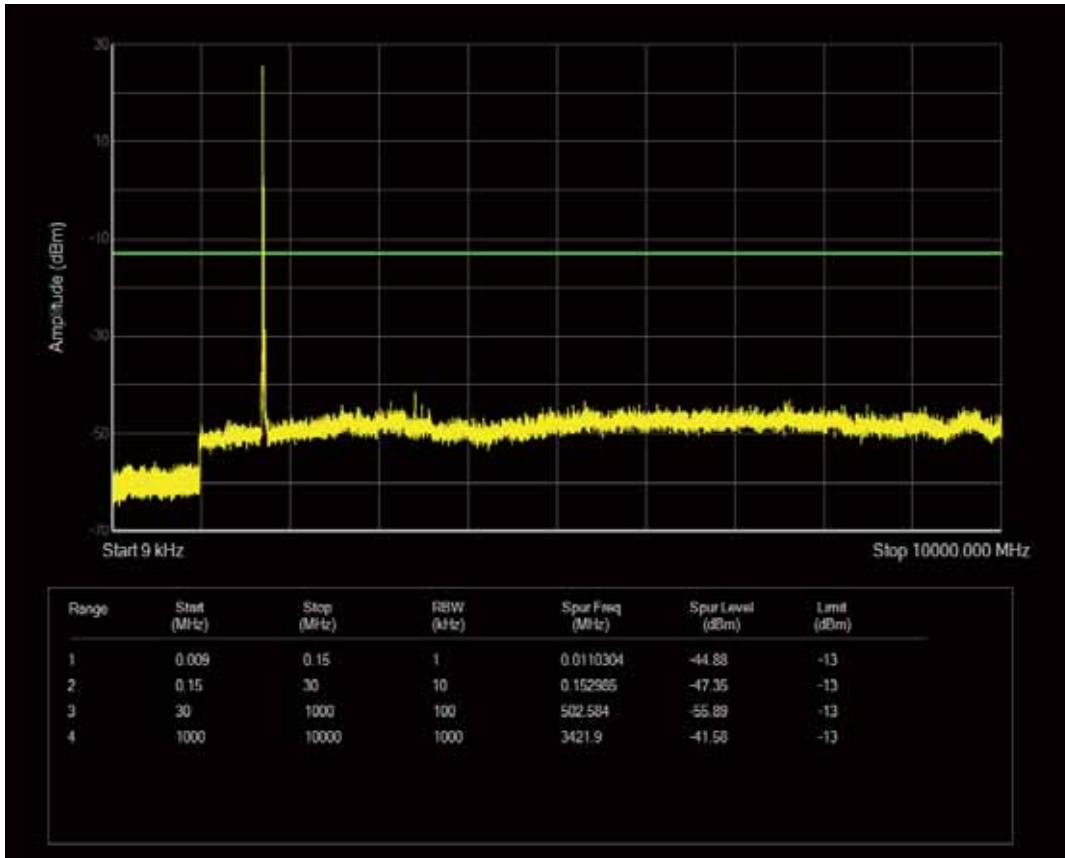

Band4 QAM16 BW=15MHz Channel=20025 RB Size=1 Position=#0