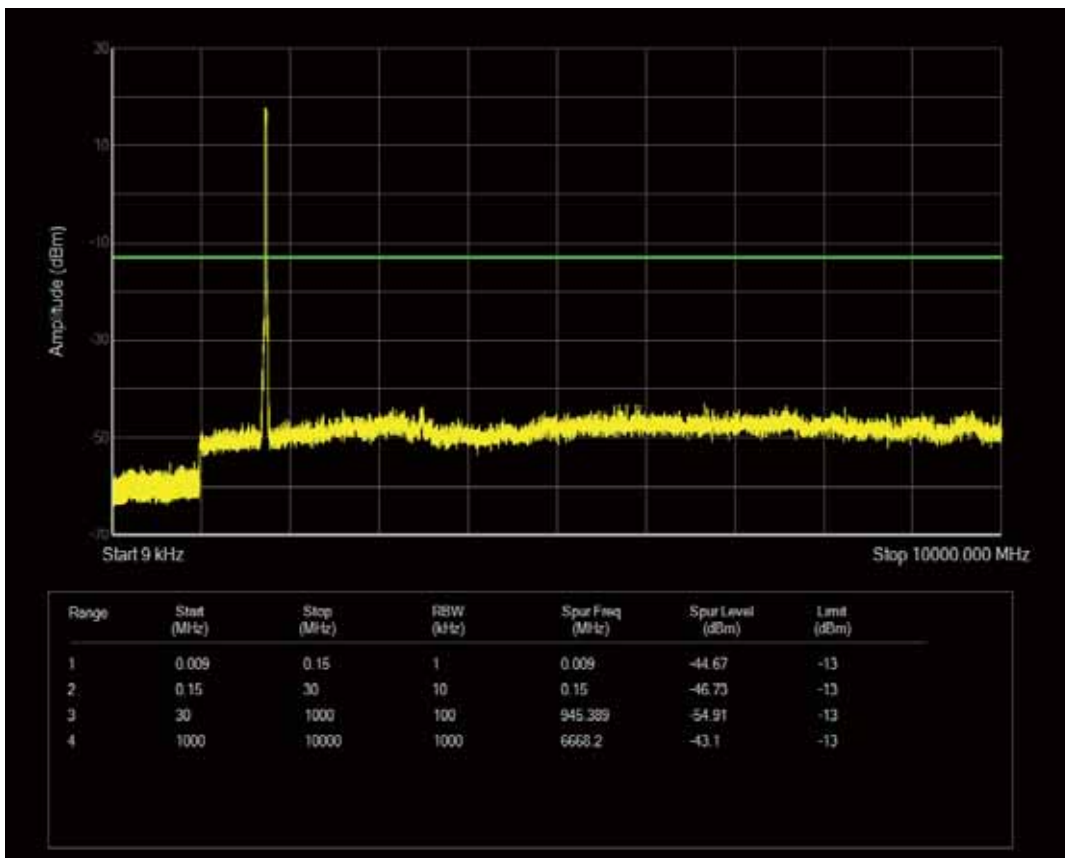

Band4 QAM16 BW=20MHz Channel=20300 RB Size=1 Position=#0