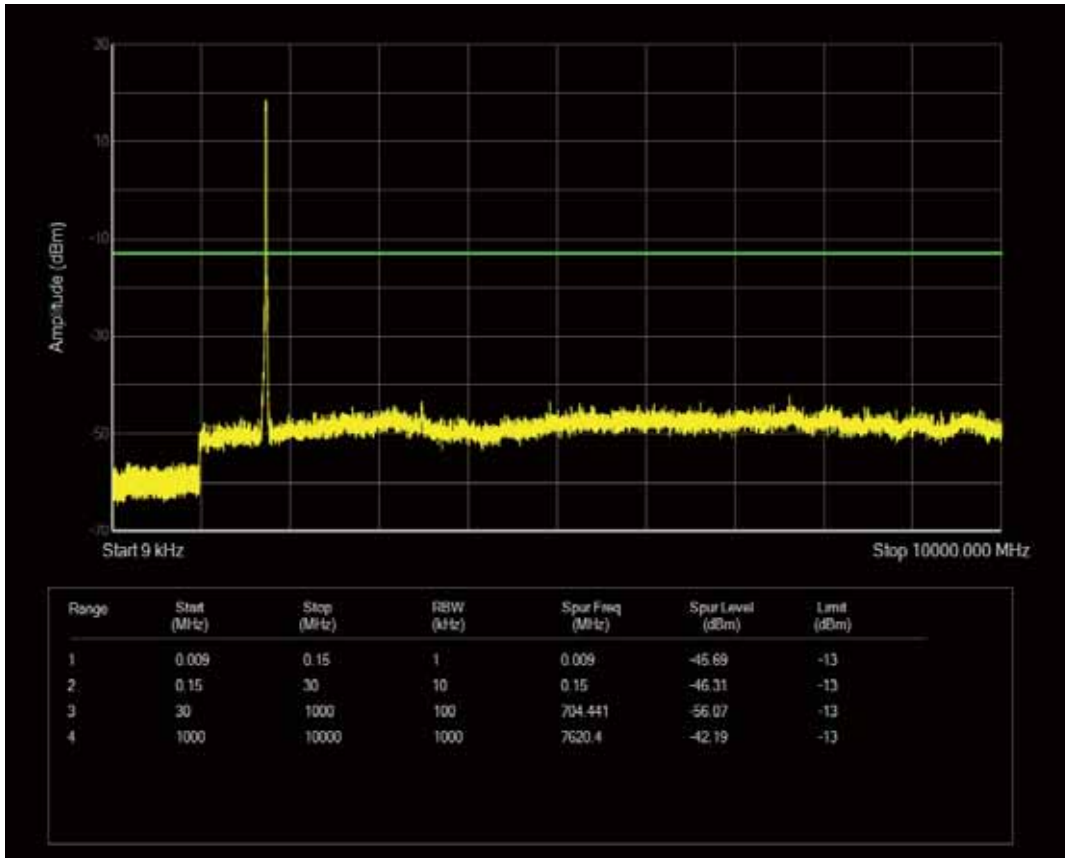

Band4 QAM16 BW=15MHz Channel=20325 RB Size=75 Position=#0