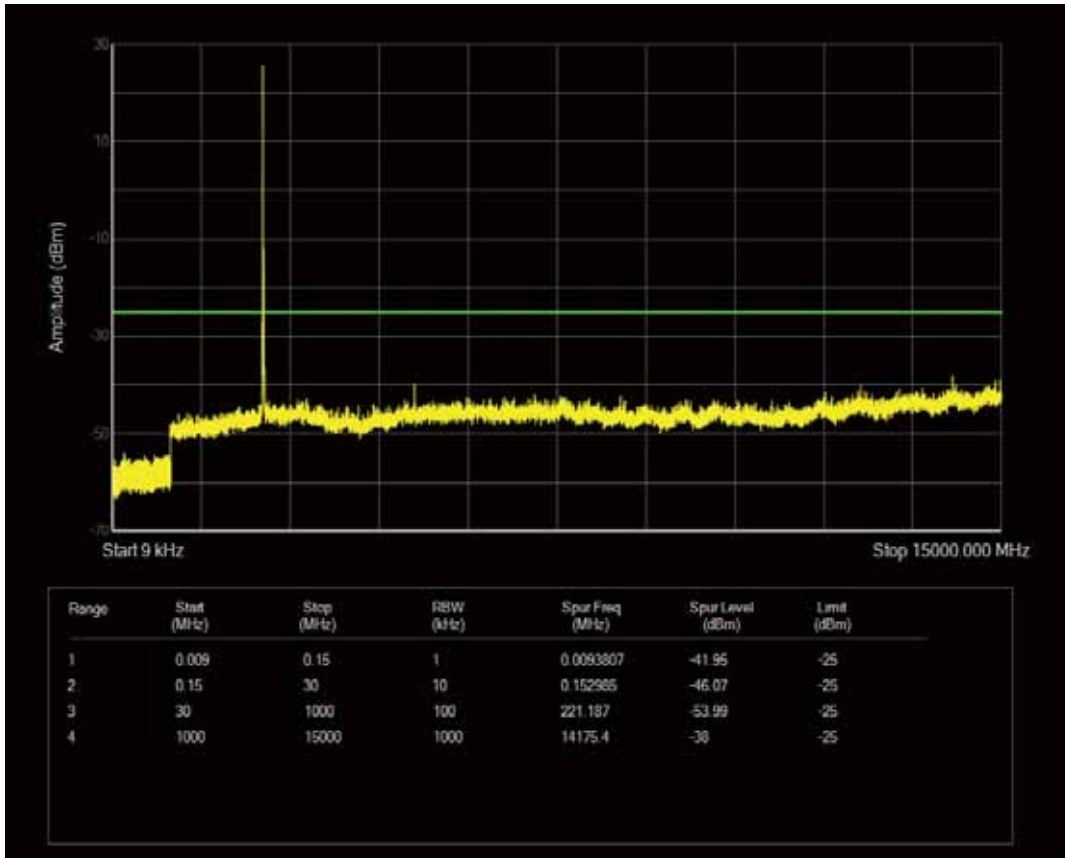

Band7 QPSK BW=15MHz Channel=21375 RB Size=75 Position=#0