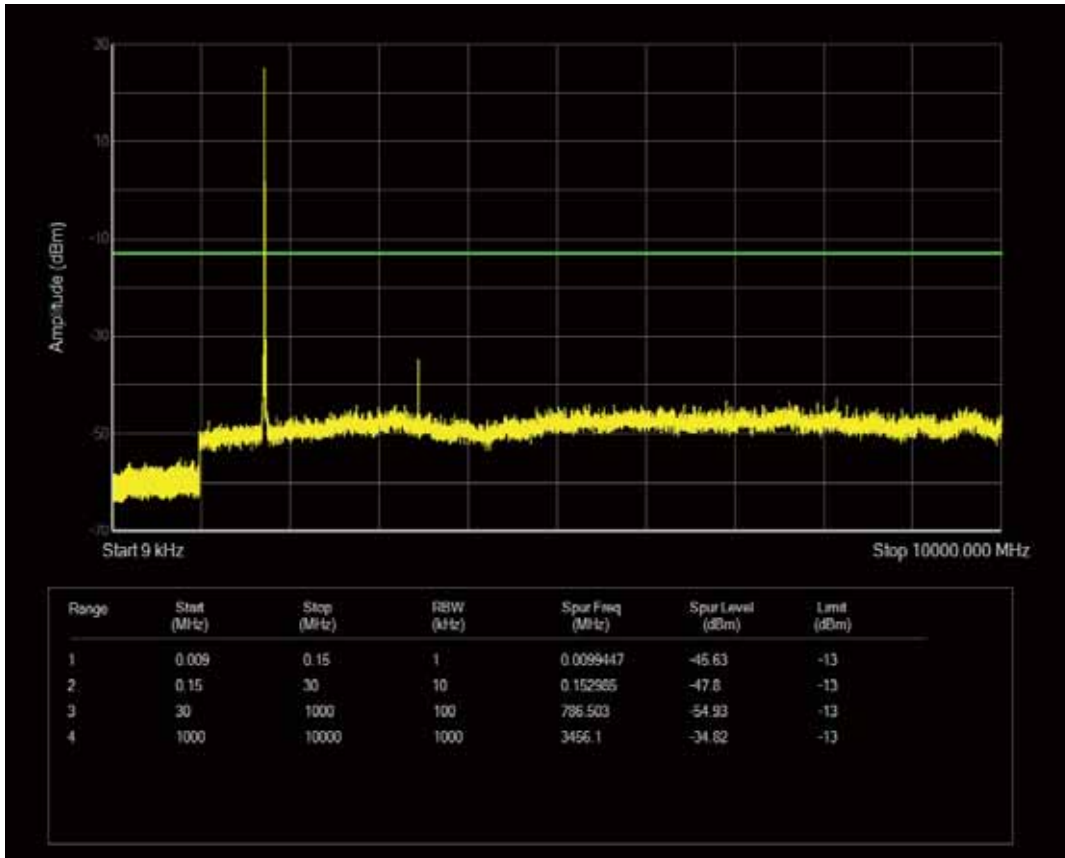

Band4 QPSK BW=10MHz Channel=20175 RB Size=50 Position=#0