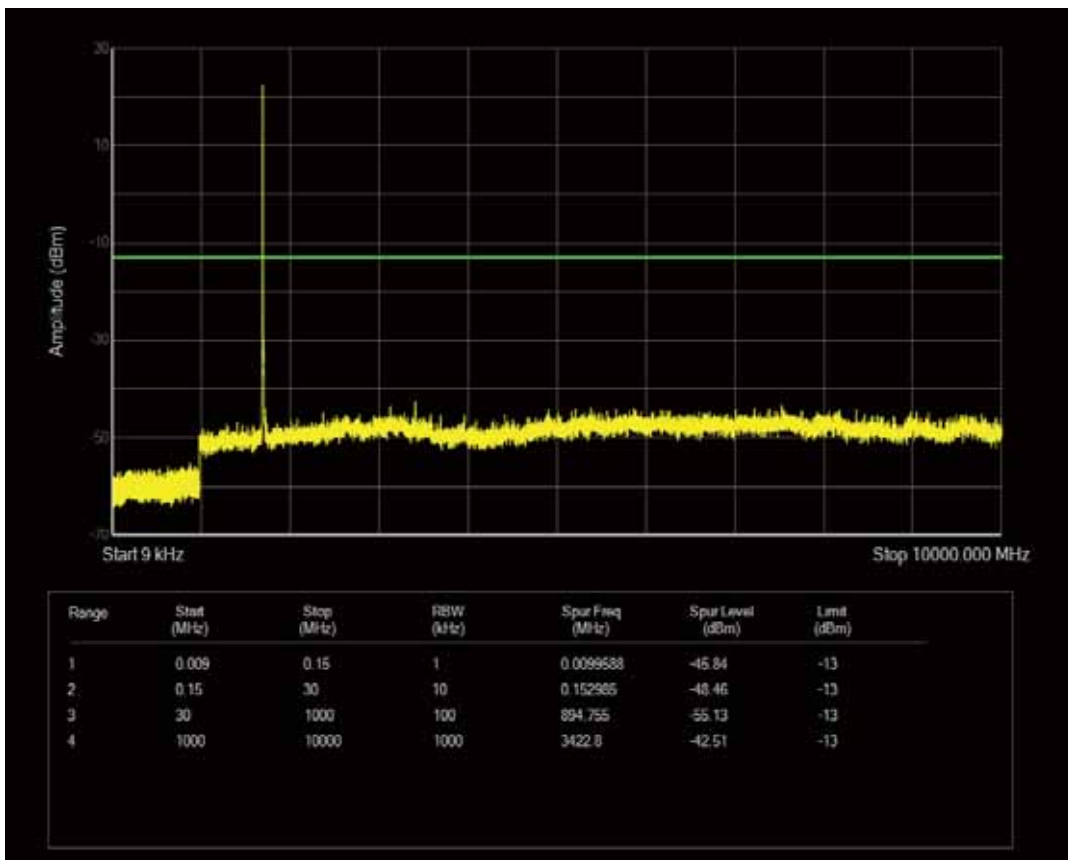

Band4 QAM16 BW=3MHz Channel=19965 RB Size=1 Position=#0