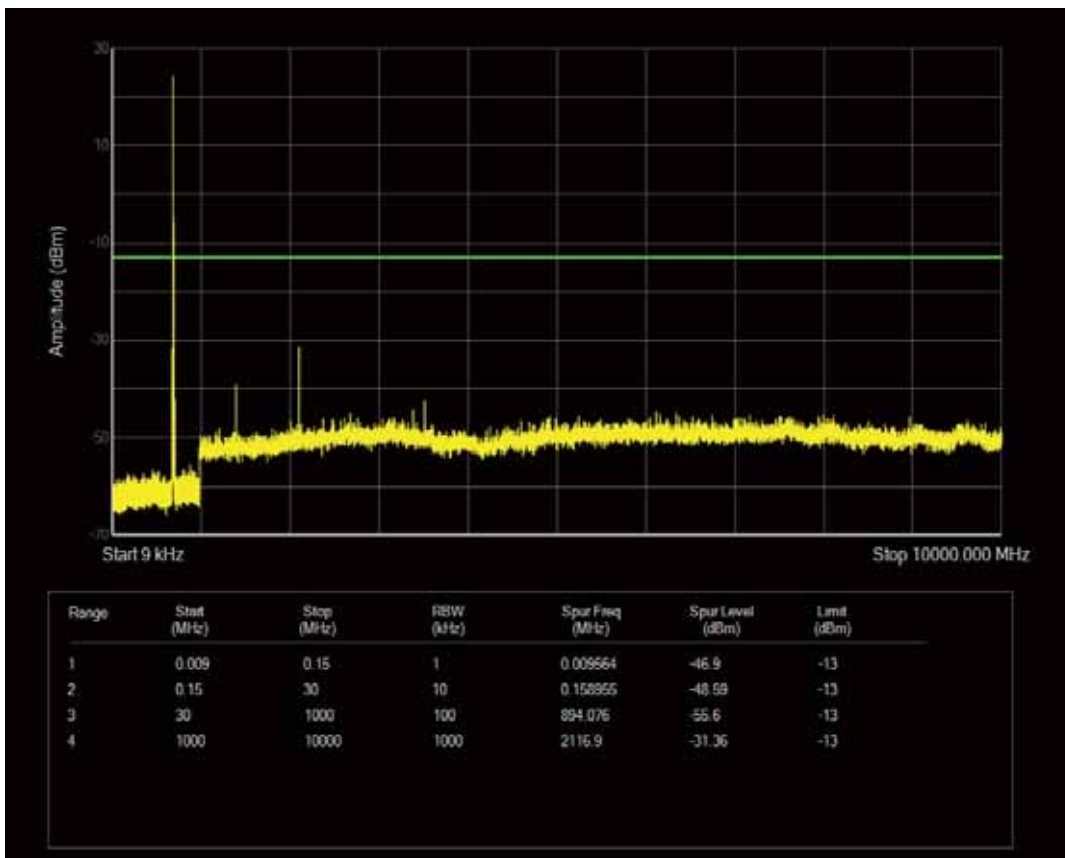

Band17 QPSK BW=10MHz Channel=23790 RB Size=1 Position=#0

Band17 QPSK BW=10MHz Channel=23790 RB Size=50 Position=#0

Band17 QAM16 BW=10MHz Channel=23790 RB Size=50 Position=#0

Band17 QAM16 BW=10MHz Channel=23790 RB Size=1 Position=#0