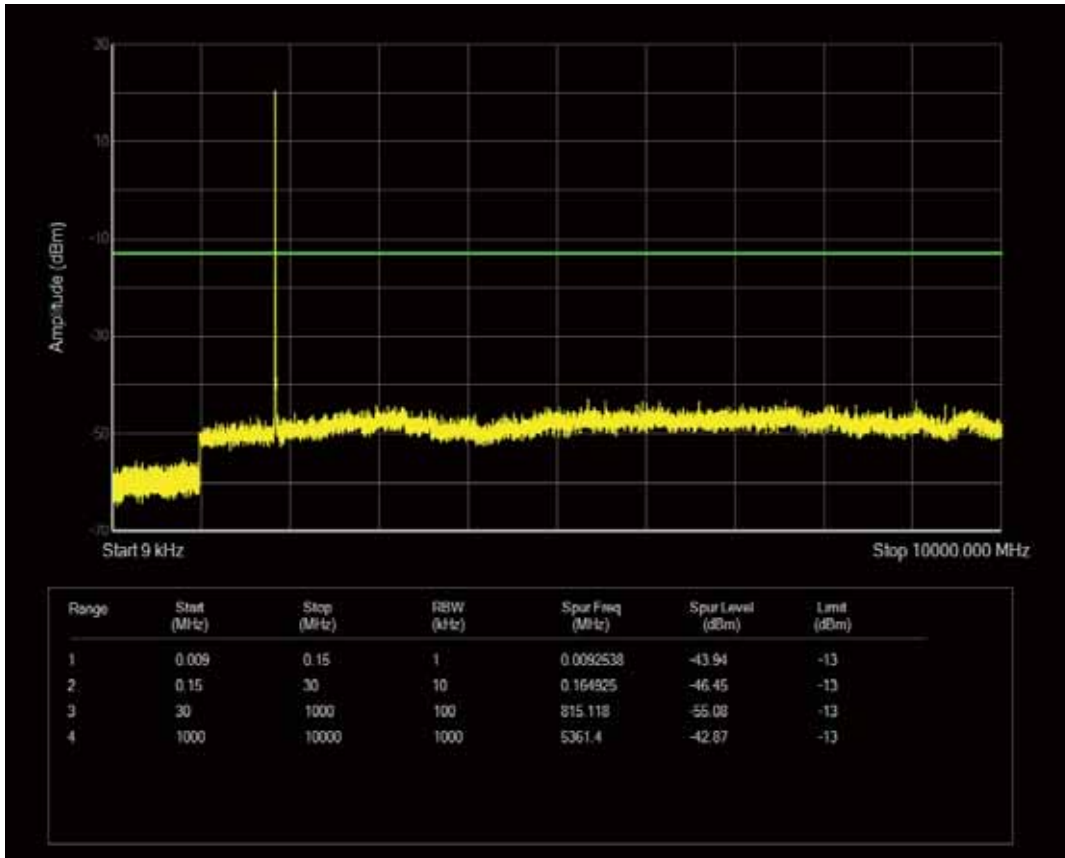

Band2 QPSK BW=3MHz Channel=18615 RB Size=1 Position=#0