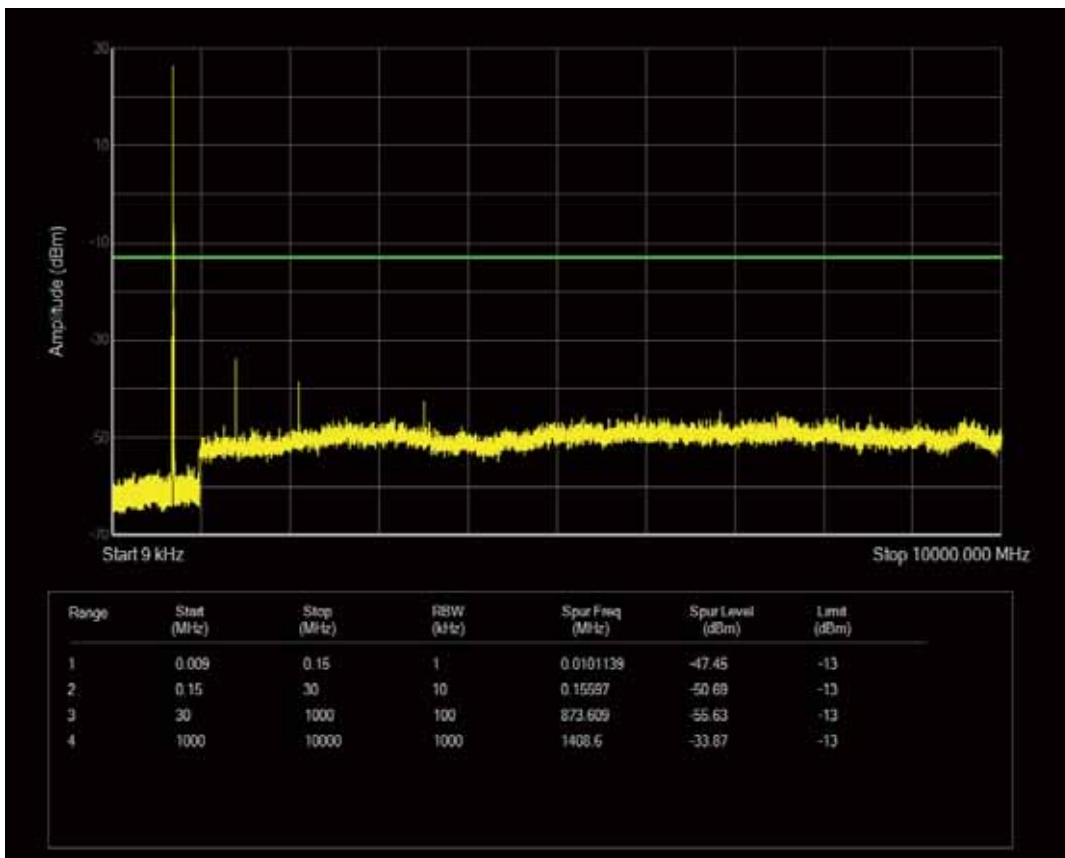

Band17 QAM16 BW=5MHz Channel=23755 RB Size=25 Position=#0