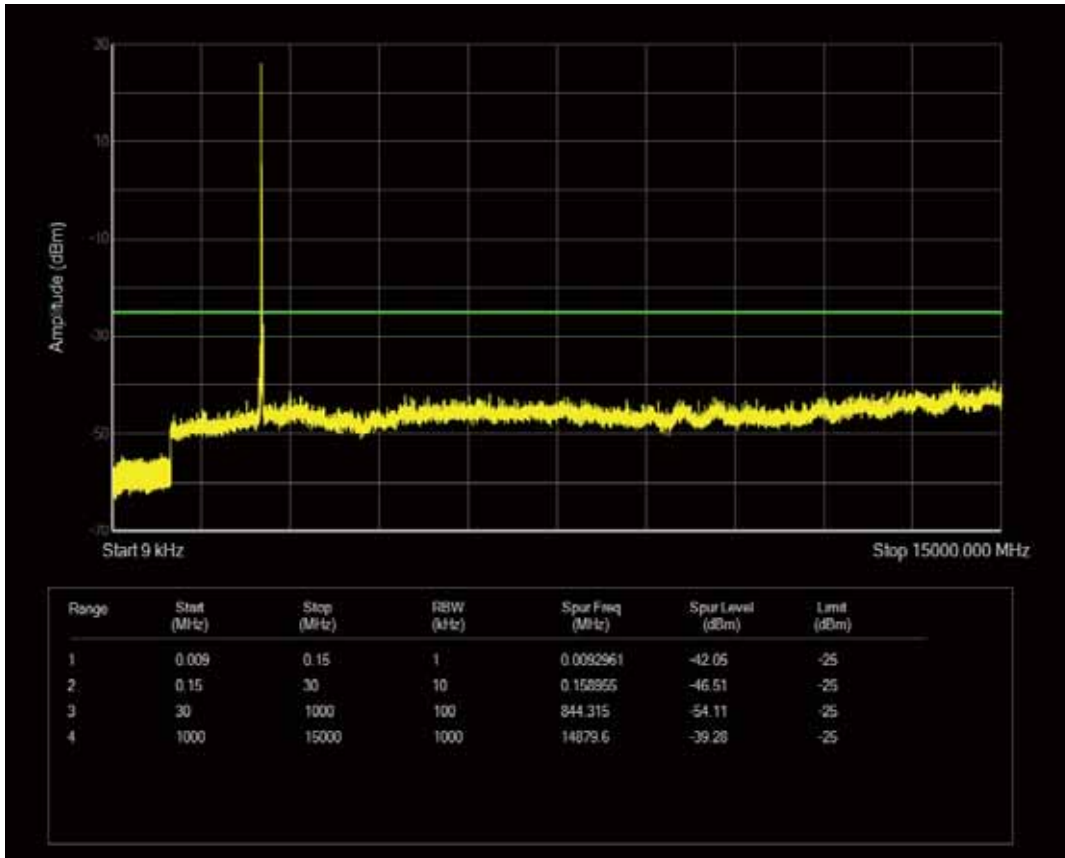

Band7 QAM16 BW=20MHz Channel=21100 RB Size=100 Position=#0