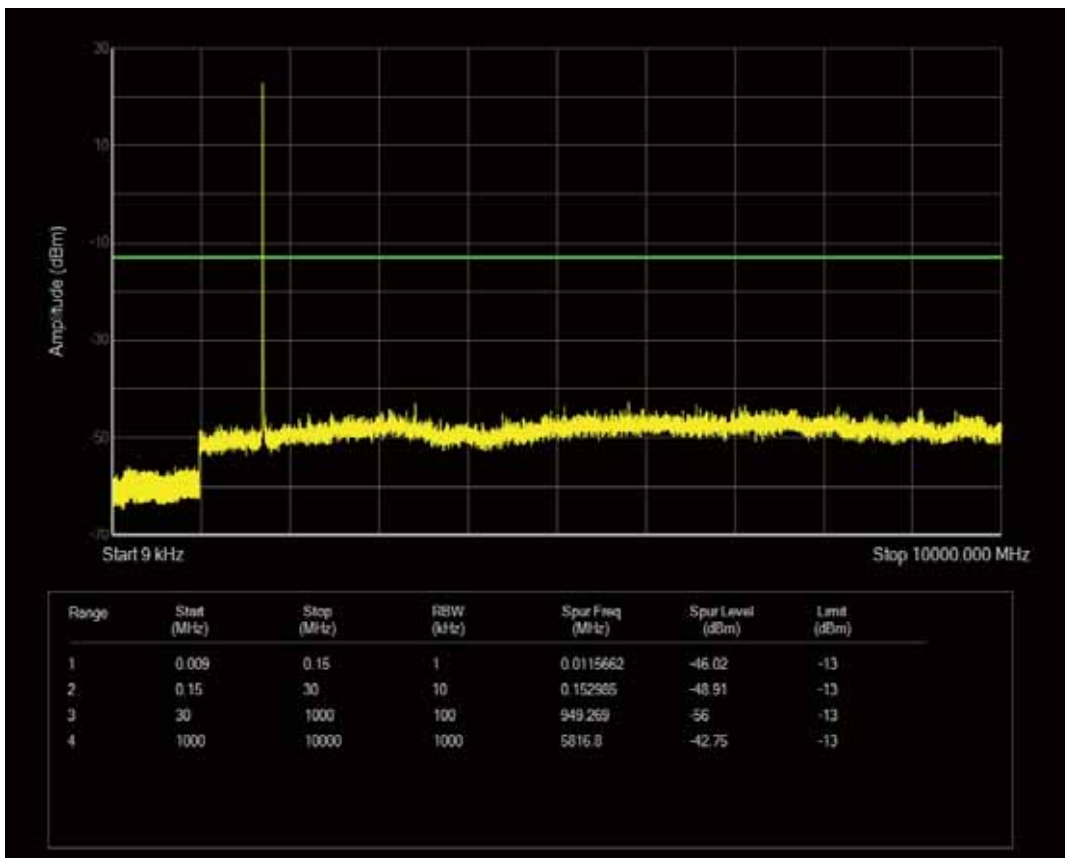

Band4 QAM16 BW=1.4MHz Channel=20393 RB Size=6 Position=#0

Band4 QPSK BW=3MHz Channel=19965 RB Size=15 Position=#0

Band4 QAM16 BW=3MHz Channel=19965 RB Size=1 Position=#0

Band4 QAM16 BW=3MHz Channel=19965 RB Size=15 Position=#0