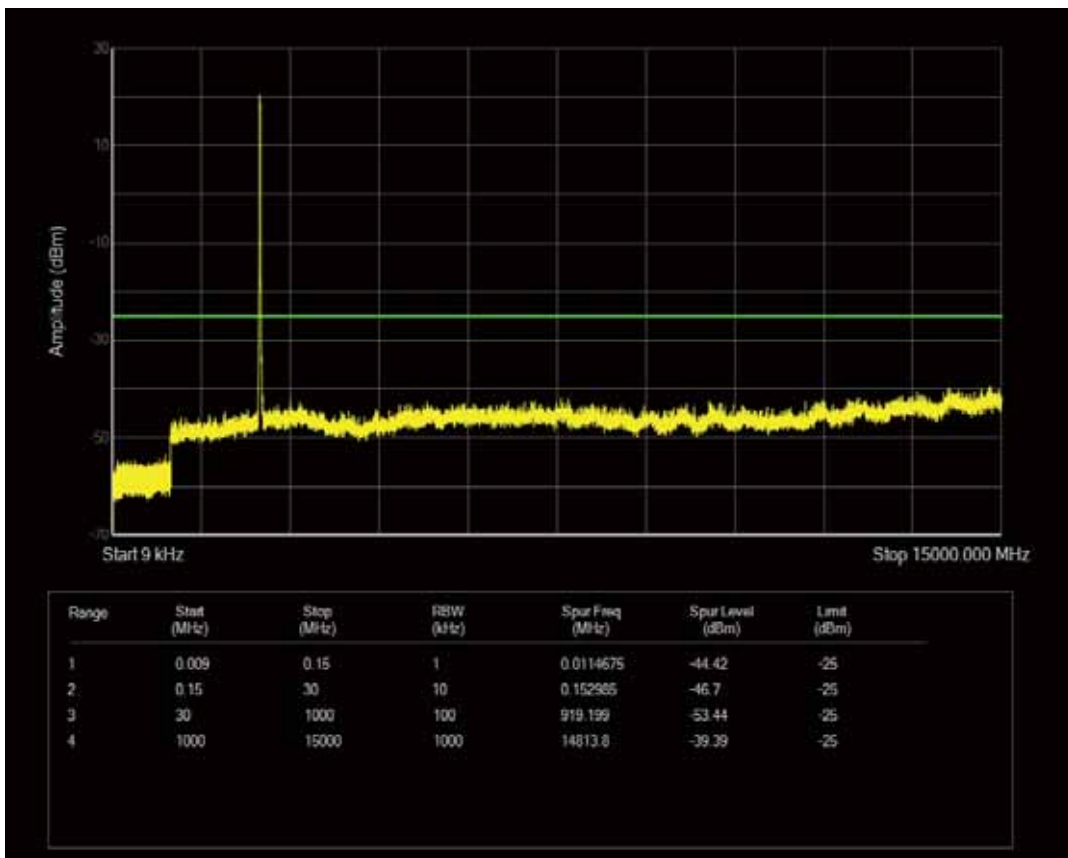

Band7 QAM16 BW=15MHz Channel=20825 RB Size=1 Position=#0