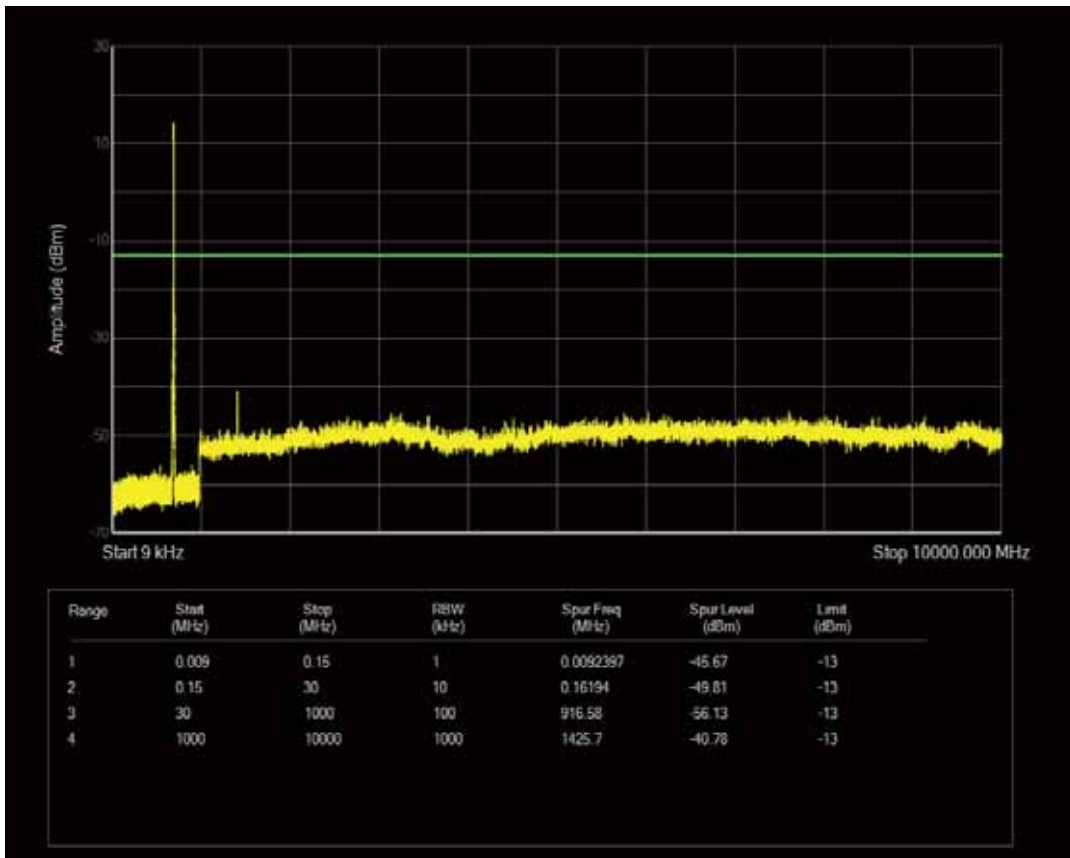

Band17 QAM16 BW=5MHz Channel=23825 RB Size=25 Position=#0