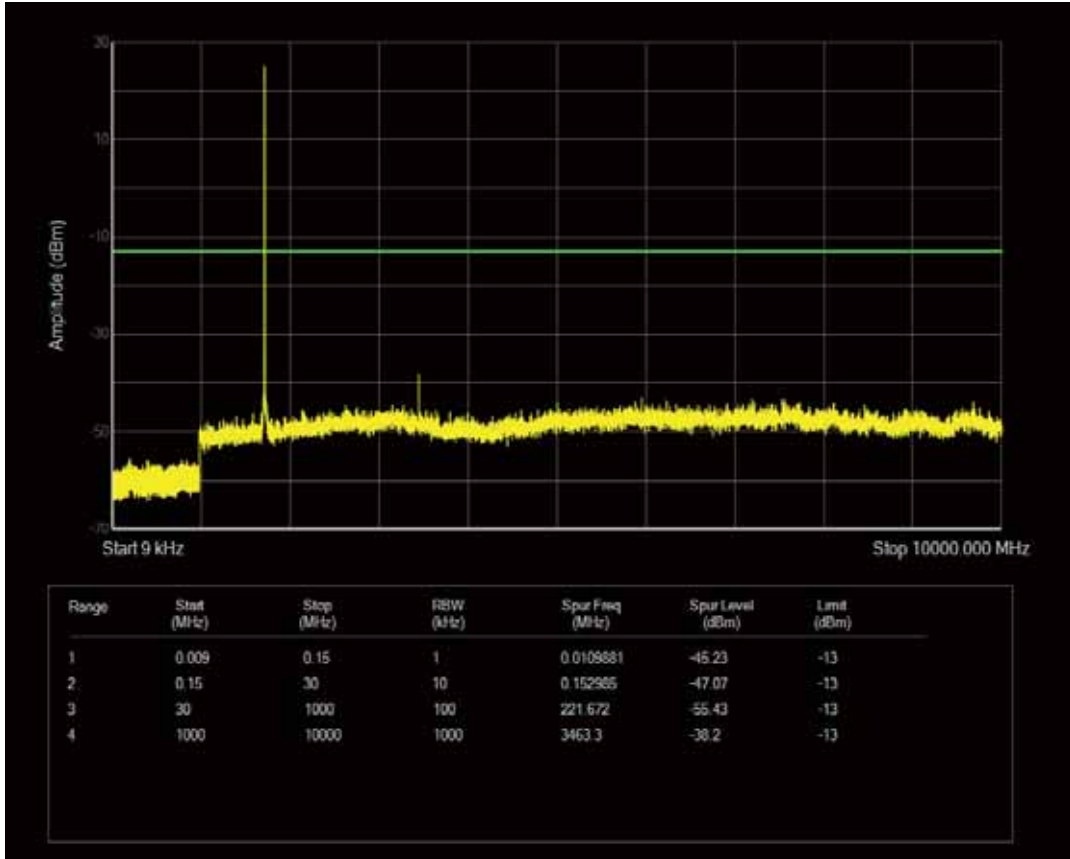

Band4 QPSK BW=3MHz Channel=20385 RB Size=1 Position=#0