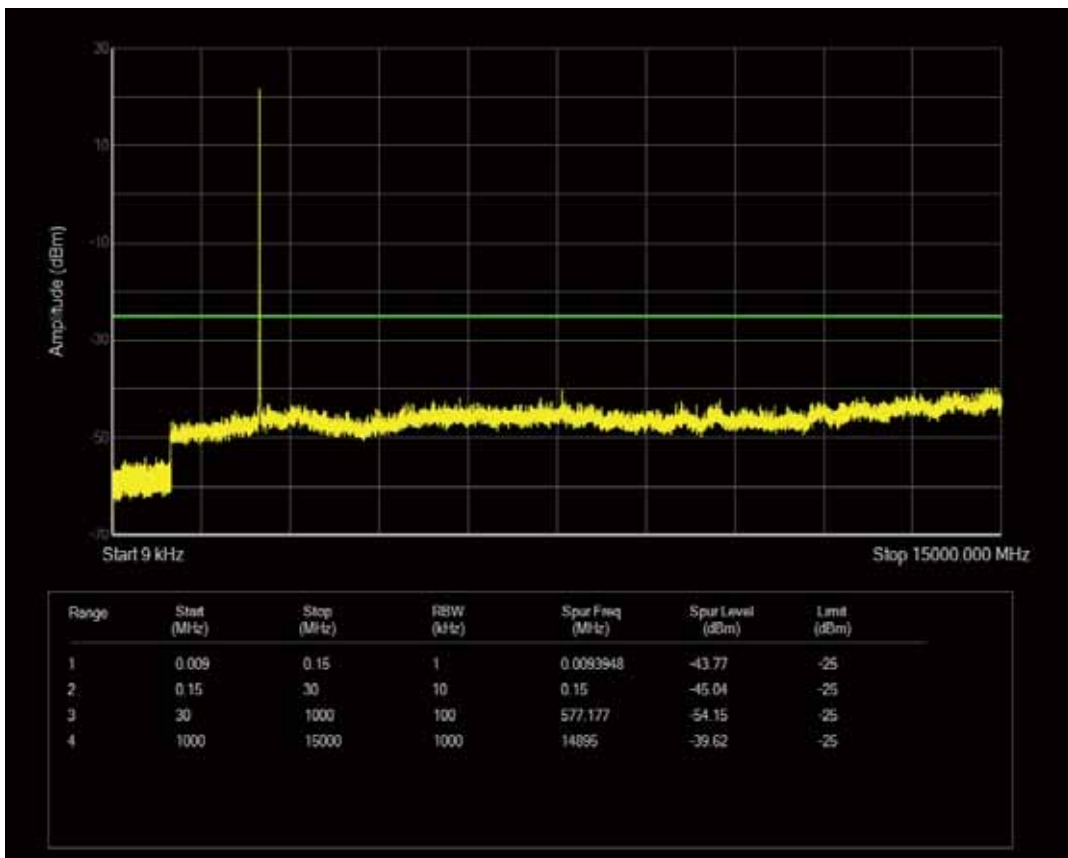

Band7 QPSK BW=5MHz Channel=20775 RB Size=1 Position=#0

Band7 QPSK BW=5MHz Channel=20775 RB Size=25 Position=#0

Band7 QAM16 BW=5MHz Channel=20775 RB Size=1 Position=#0

Band7 QAM16 BW=5MHz Channel=20775 RB Size=25 Position=#0