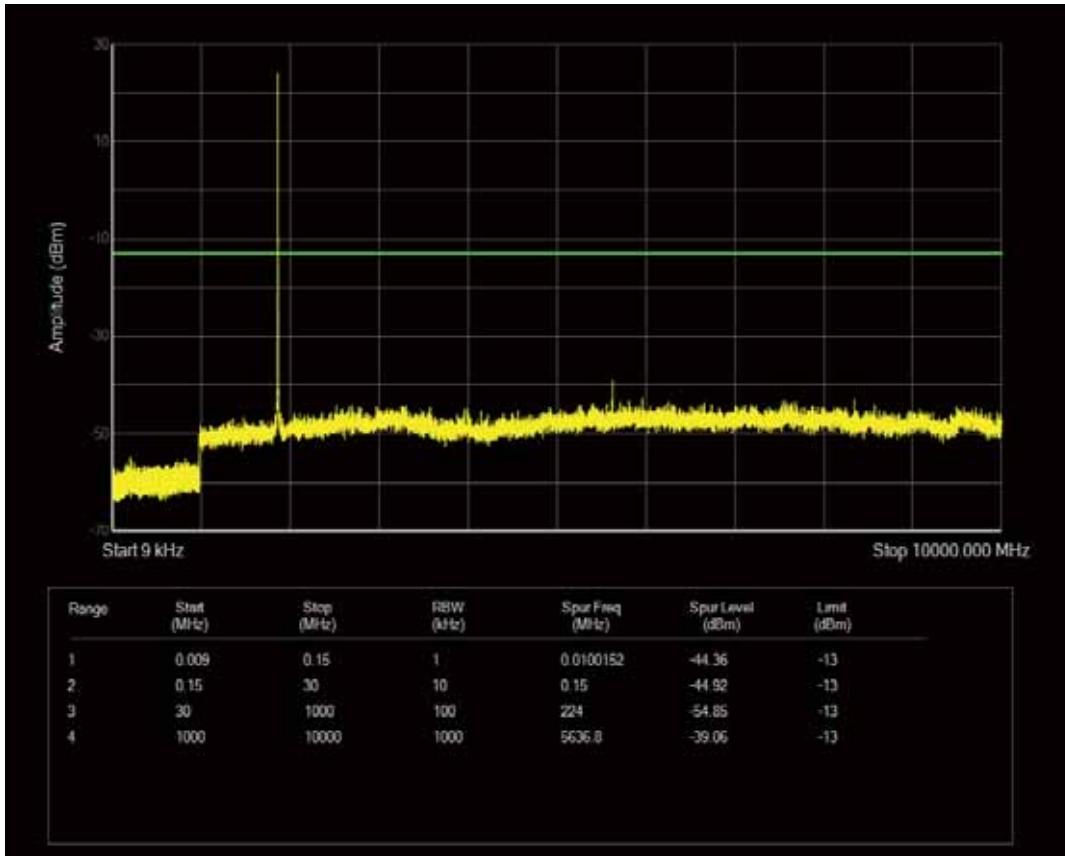

Band2 QPSK BW=3MHz Channel=18900 RB Size=15 Position=#0