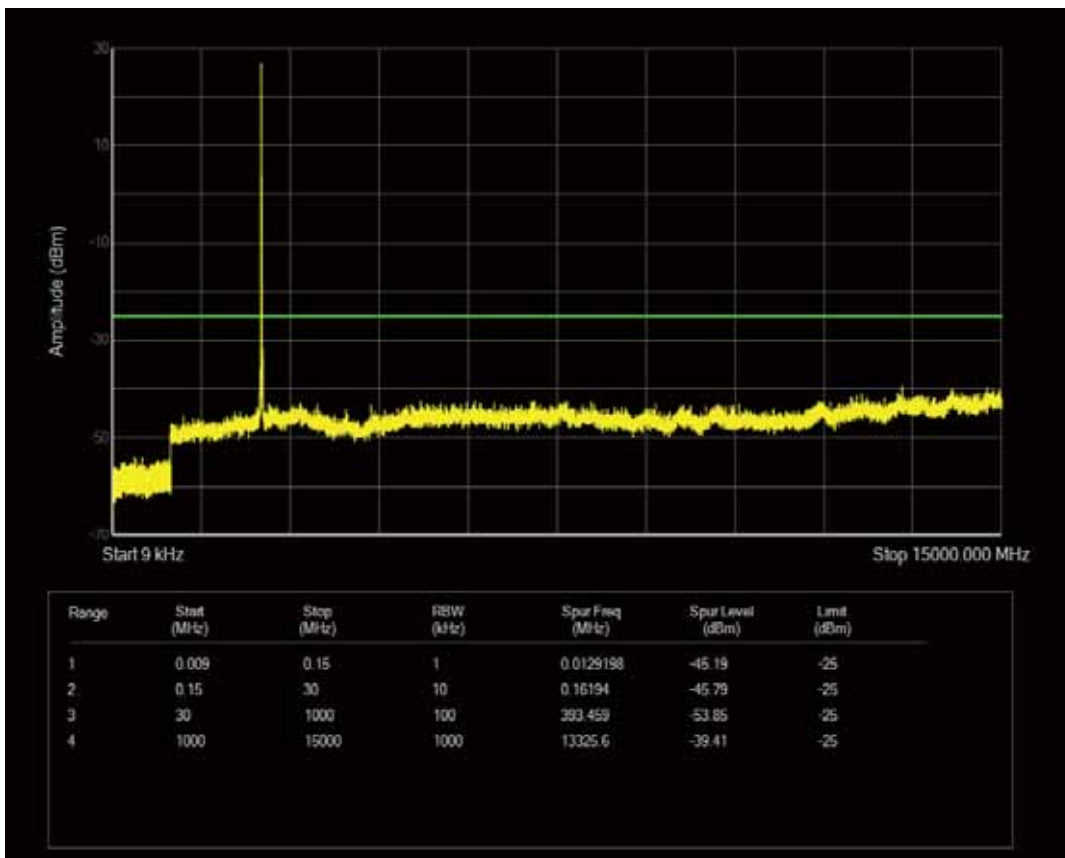

Band7 QAM16 BW=15MHz Channel=21100 RB Size=1 Position=#0