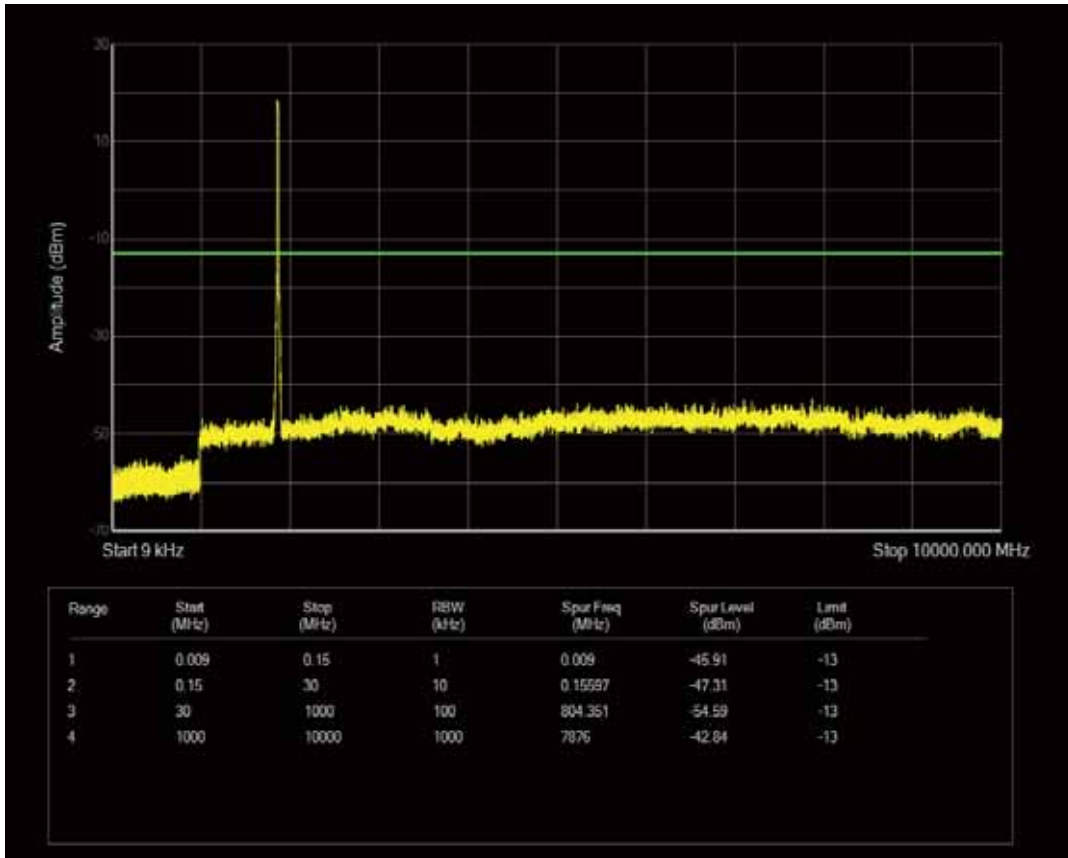

Band2 QAM16 BW=15MHz Channel=18900 RB Size=75 Position=#0