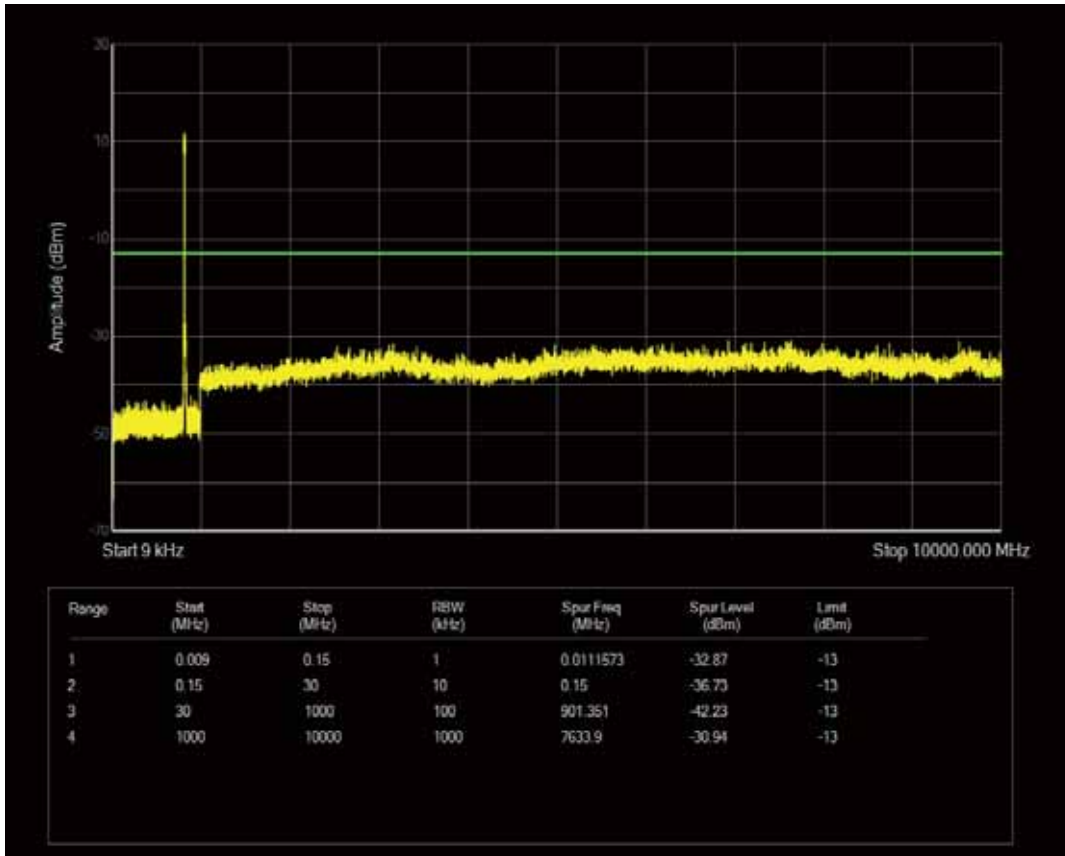

Band5 QAM16 BW=10MHz Channel=20450 RB Size=50 Position=#0