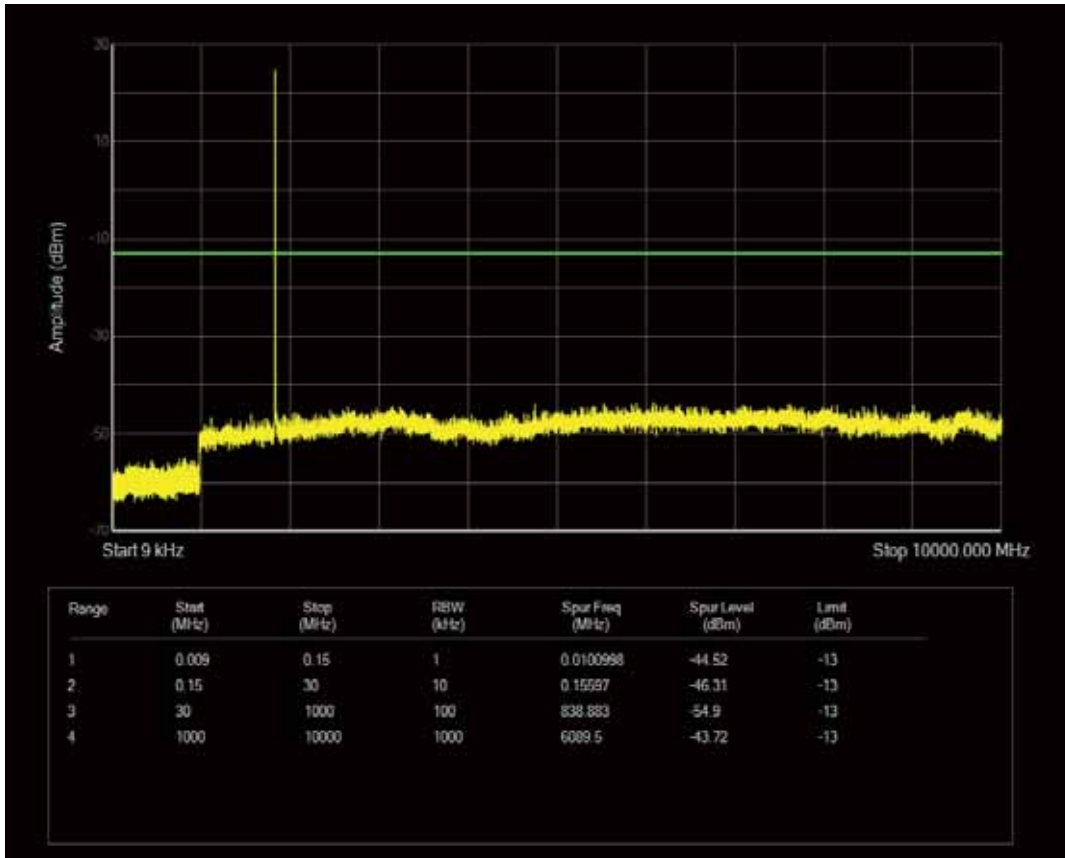

Band2 QAM16 BW=3MHz Channel=18615 RB Size=15 Position=#0