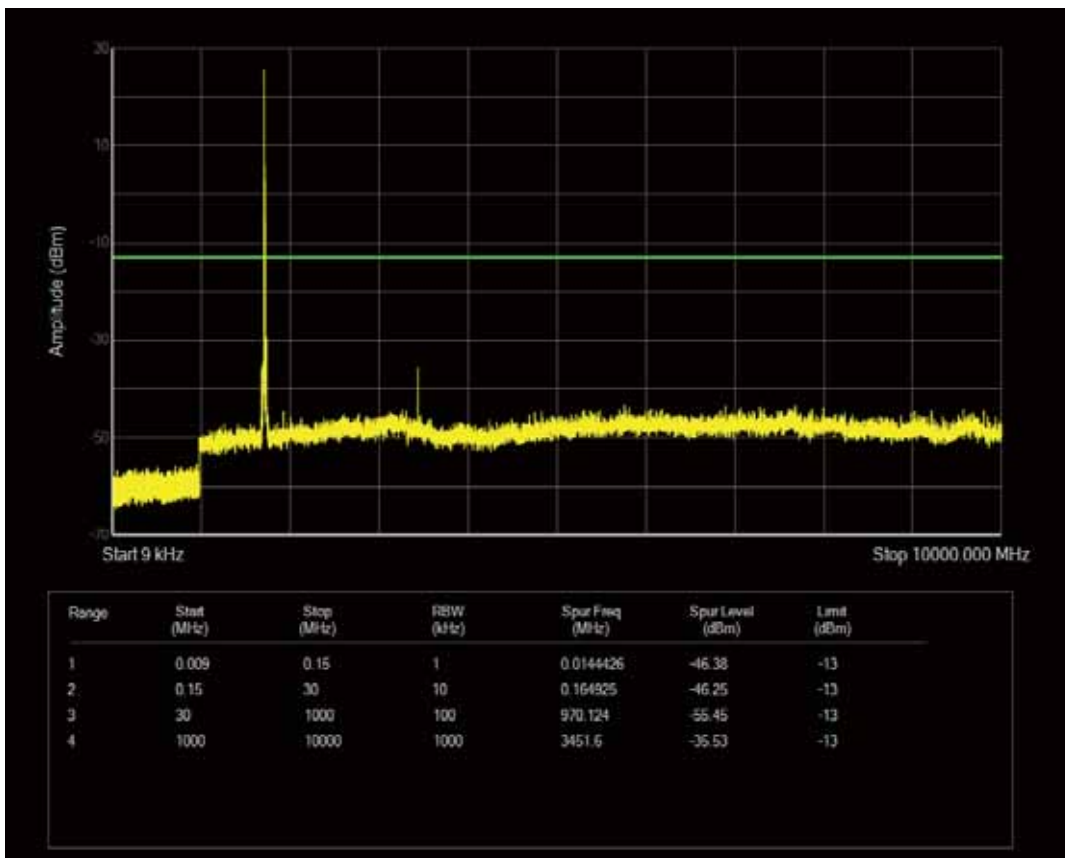

Band4 QPSK BW=15MHz Channel=20025 RB Size=1 Position=#0

Band4 QAM16 BW=15MHz Channel=20025 RB Size=1 Position=#0

Band4 QPSK BW=15MHz Channel=20025 RB Size=75 Position=#0

Band4 QPSK BW=15MHz Channel=20175 RB Size=1 Position=#0