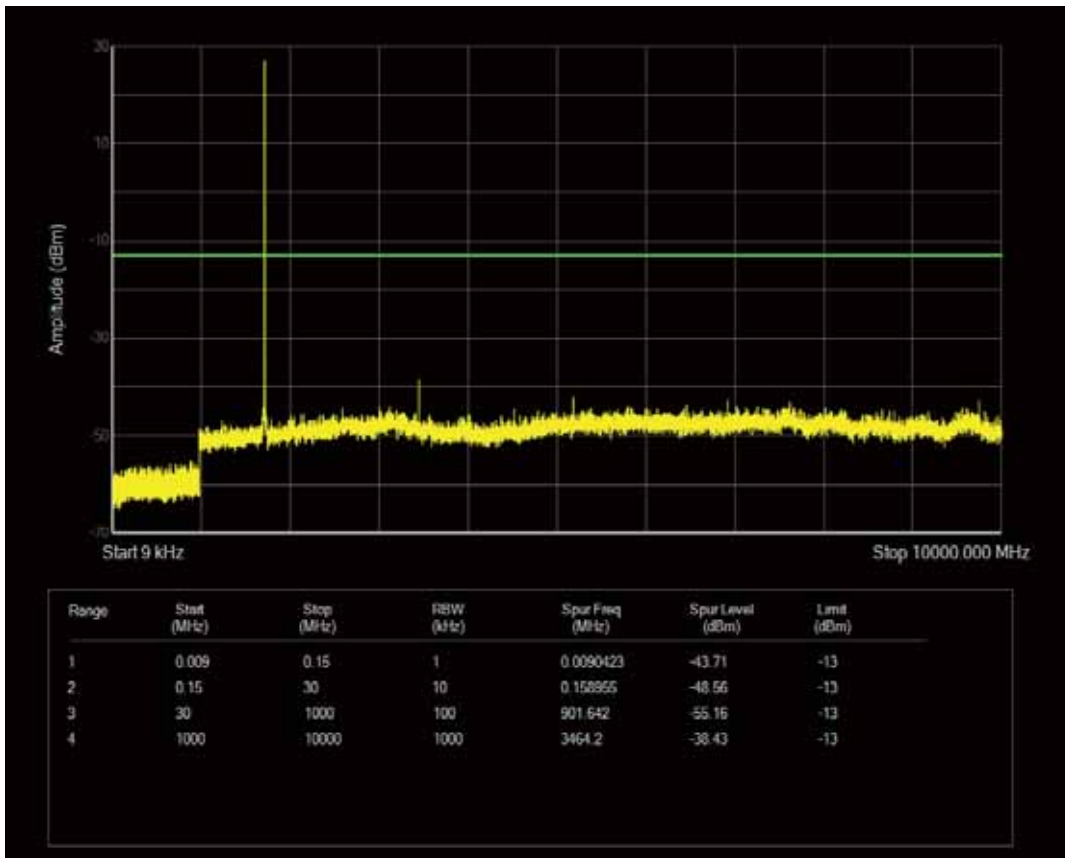

Band4 QPSK BW=1.4MHz Channel=20175 RB Size=1 Position=#0

Band4 QPSK BW=1.4MHz Channel=20175 RB Size=6 Position=#0

Band4 QAM16 BW=1.4MHz Channel=20175 RB Size=6 Position=#0

Band4 QAM16 BW=1.4MHz Channel=20175 RB Size=1 Position=#0