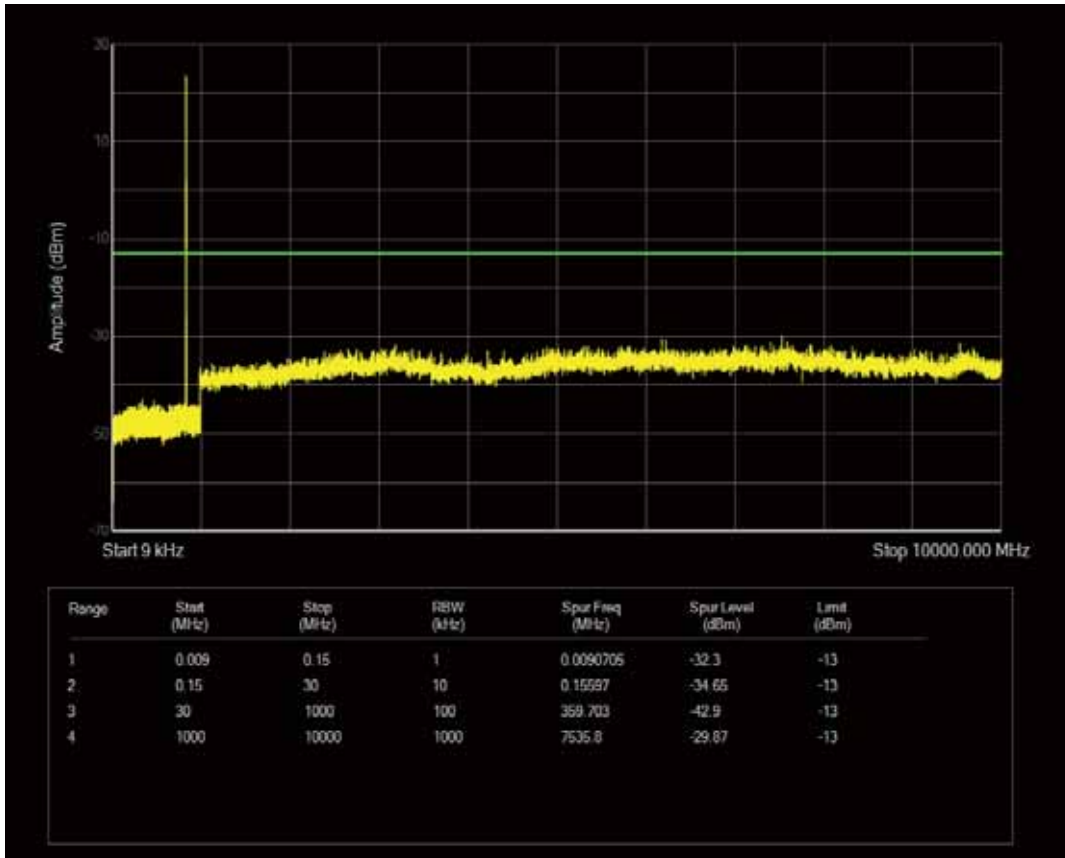

Band5 QAM16 BW=3MHz Channel=20635 RB Size=15 Position=#0