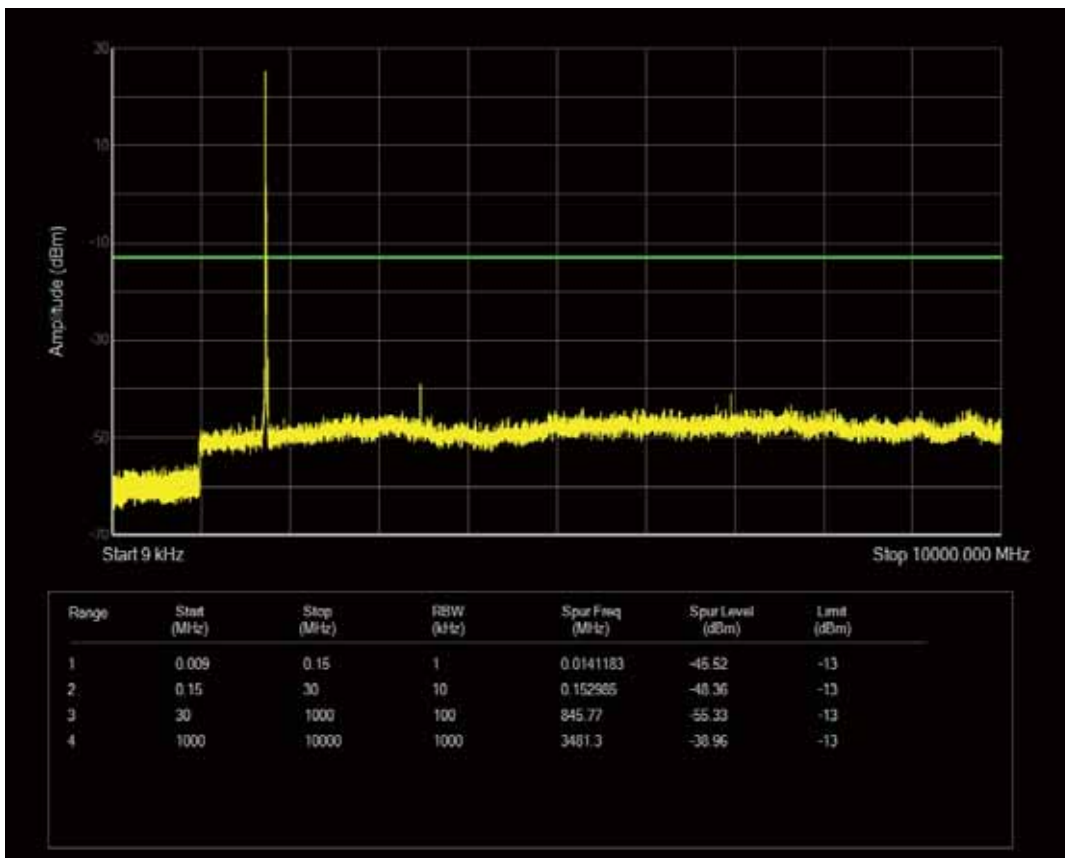

Band4 QPSK BW=15MHz Channel=20325 RB Size=75 Position=#0