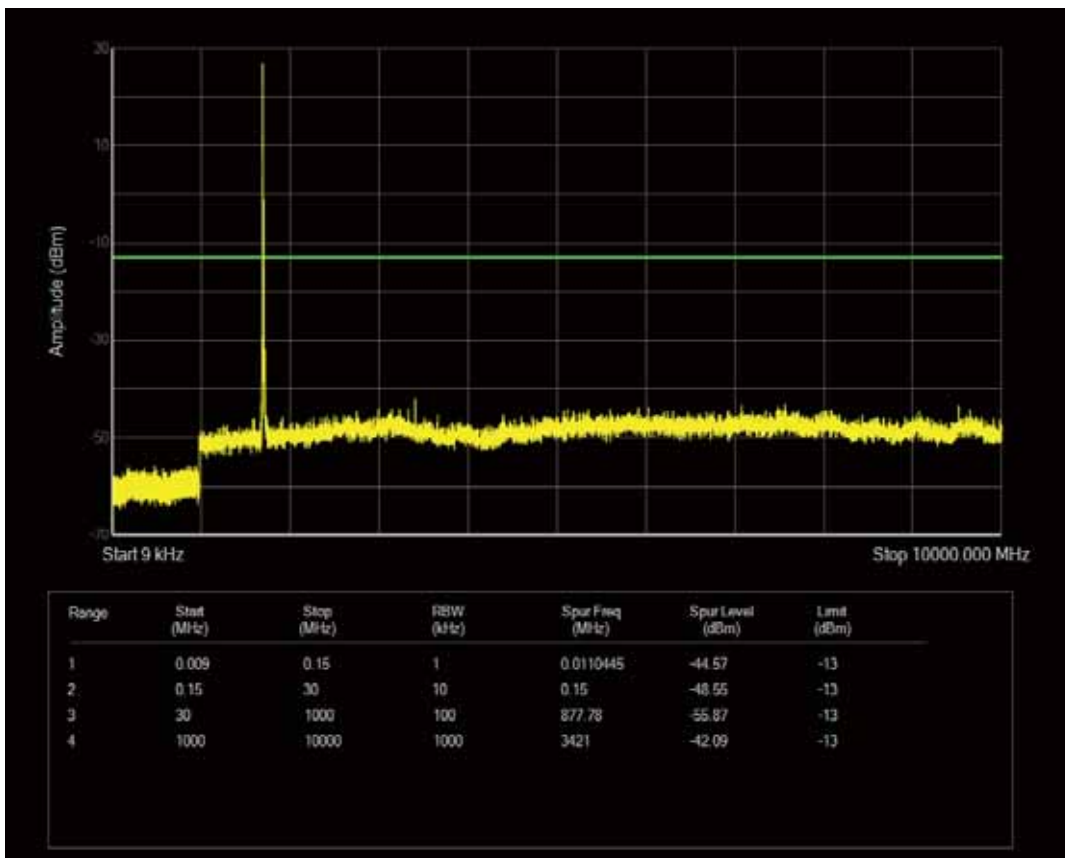

Band4 QPSK BW=15MHz Channel=20025 RB Size=75 Position=#0