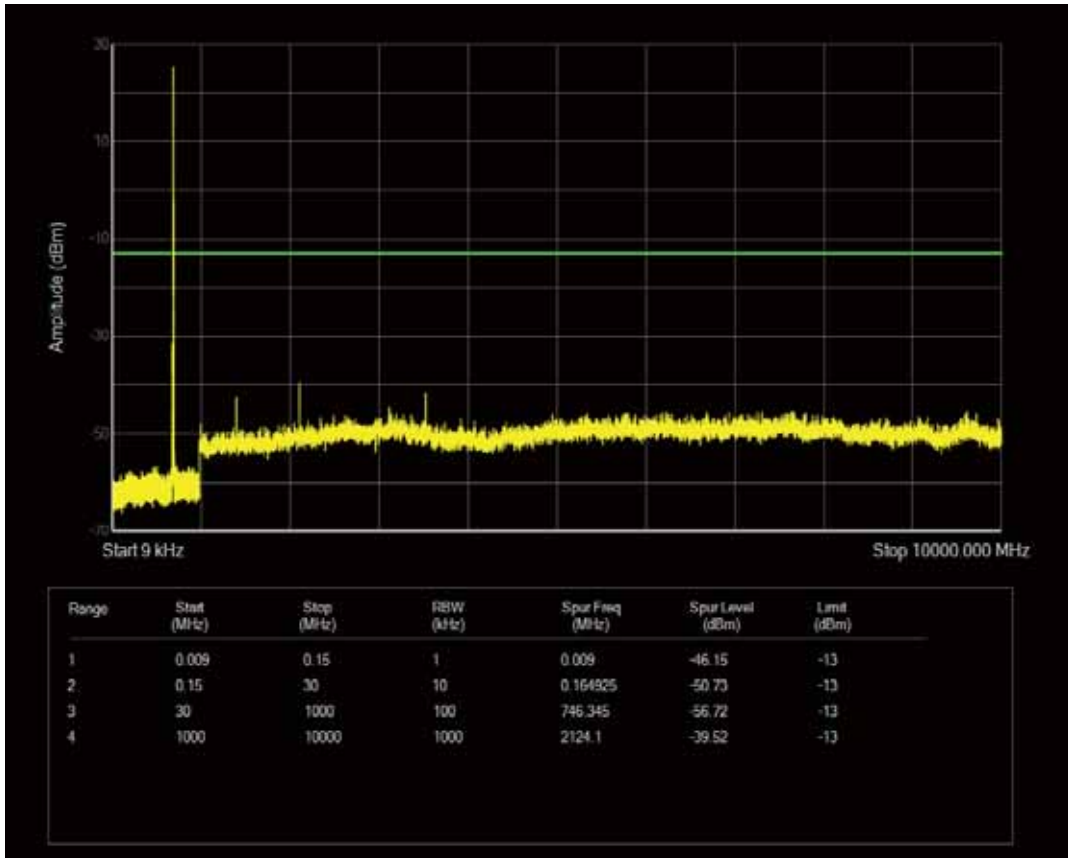

Band17 QPSK BW=5MHz Channel=23825 RB Size=1 Position=#0