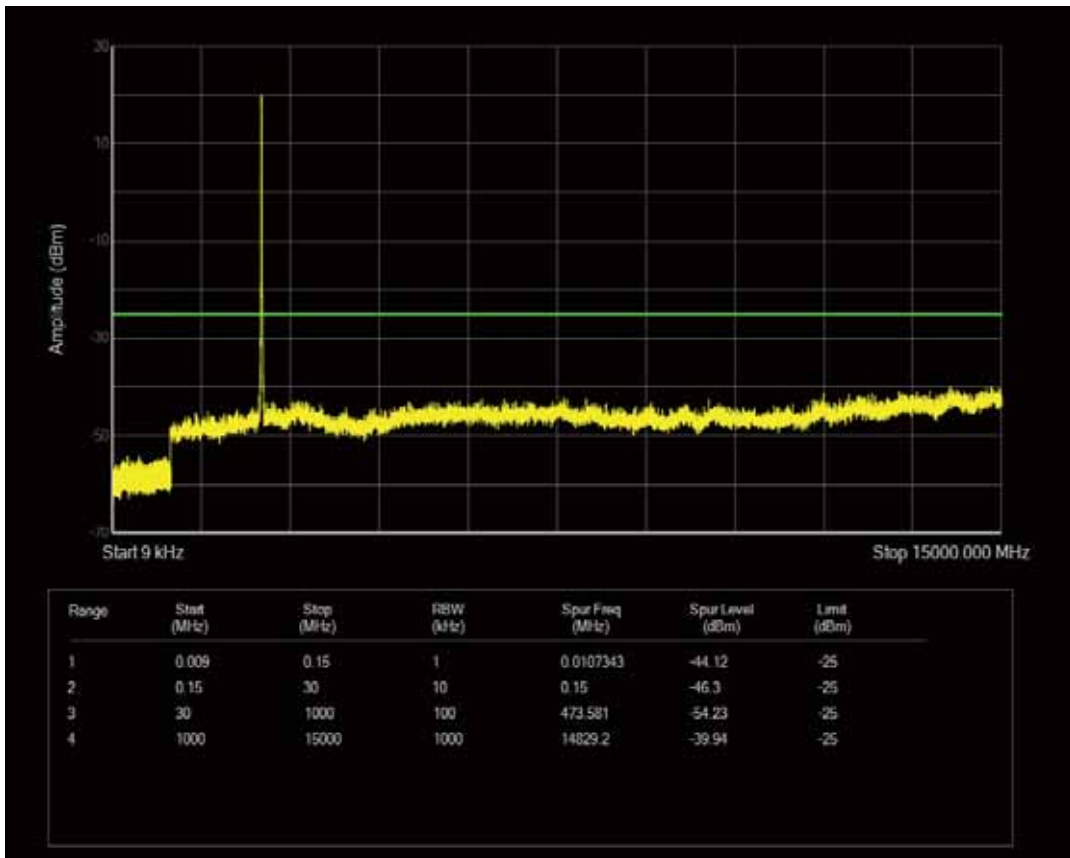

Band7 QAM16 BW=10MHz Channel=21100 RB Size=1 Position=#0