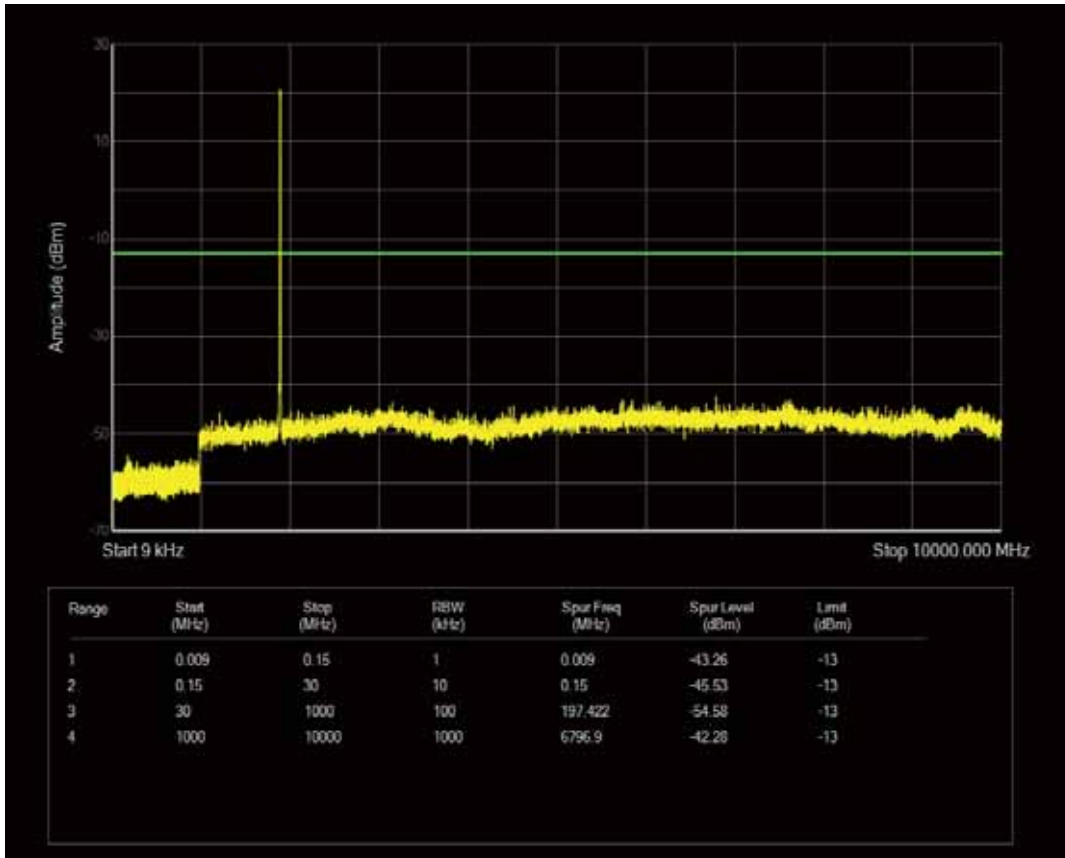

Band2 QAM16 BW=5MHz Channel=19175 RB Size=1 Position=#0