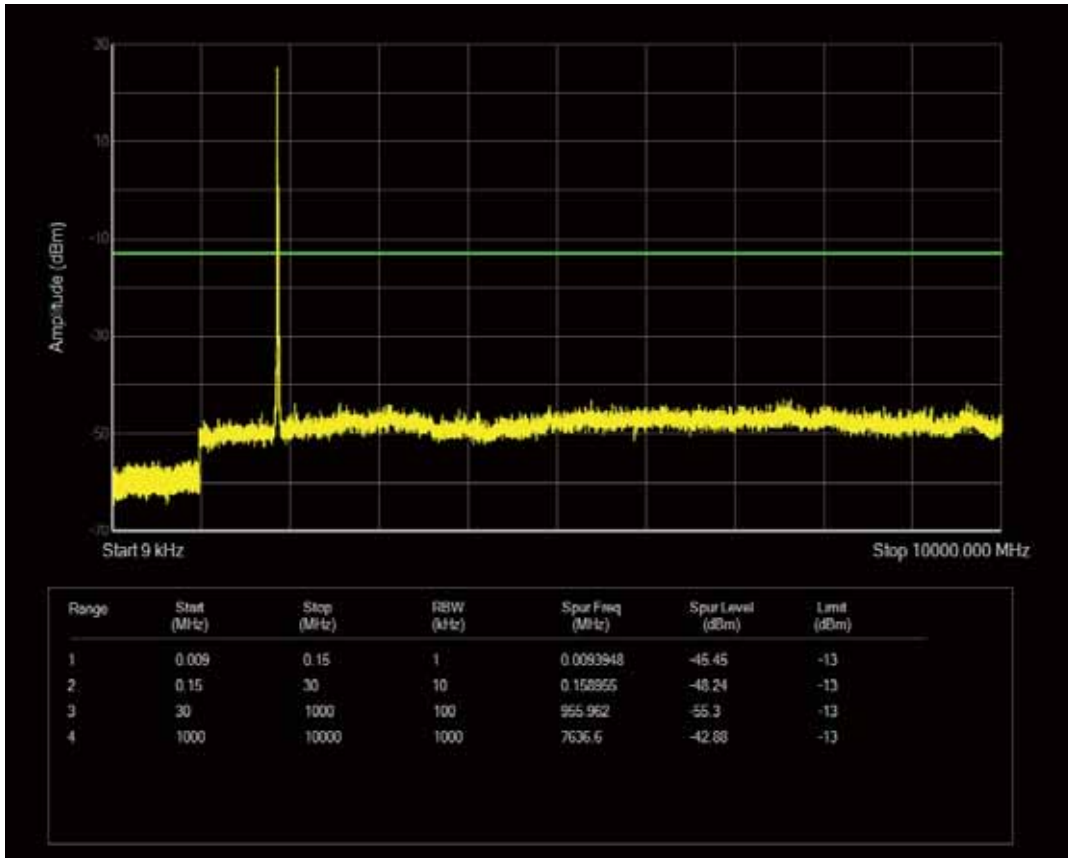

Band2 QAM16 BW=15MHz Channel=18900 RB Size=1 Position=#0