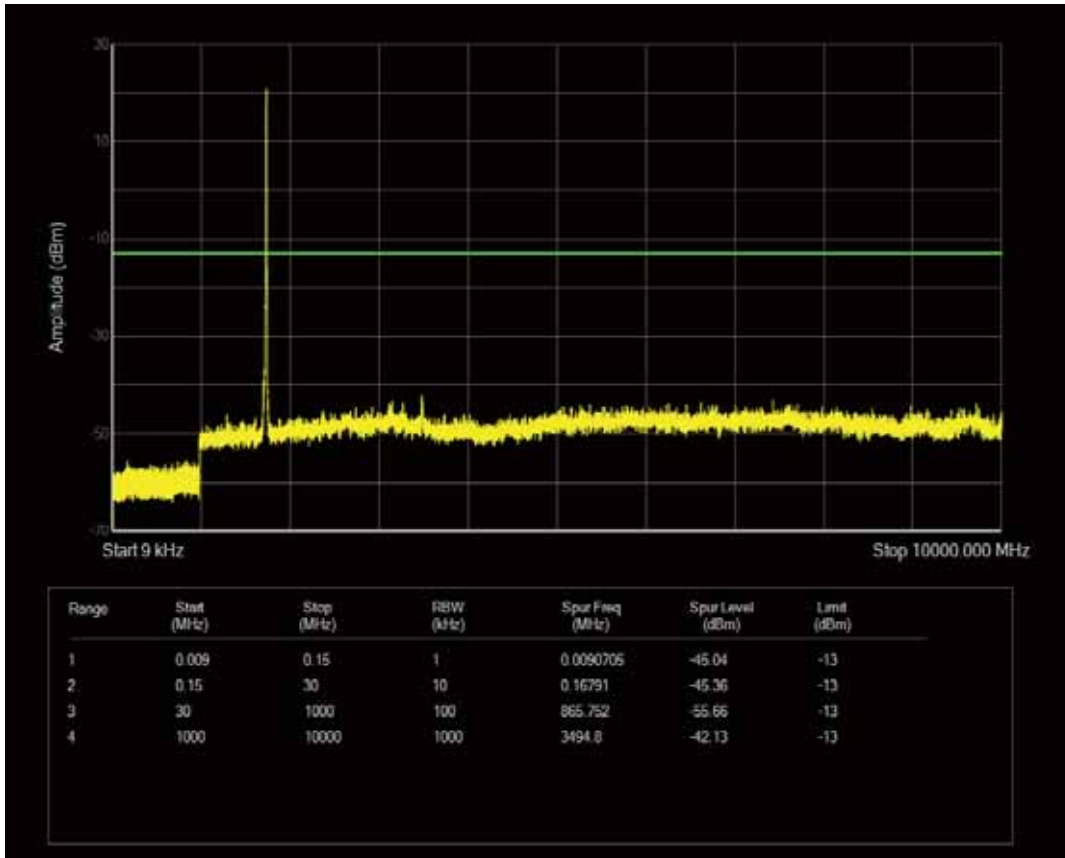

Band4 QAM16 BW=10MHz Channel=20350 RB Size=1 Position=#0