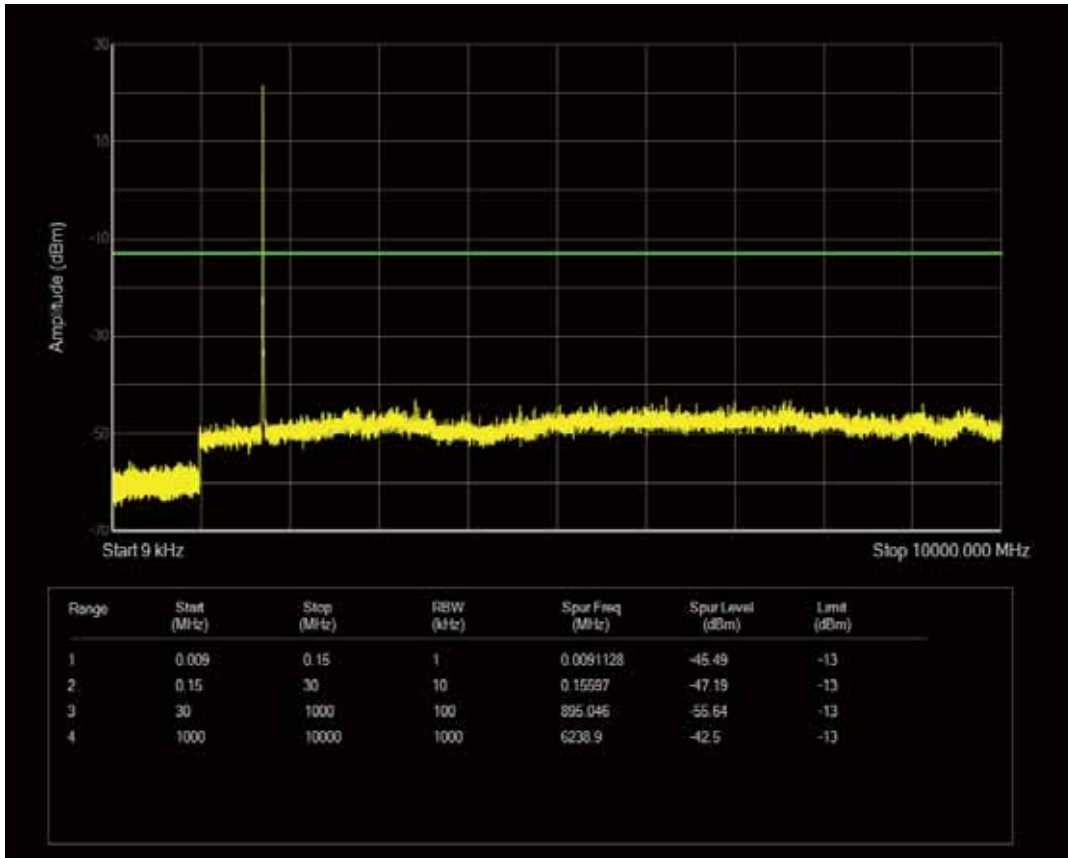

Band4 QPSK BW=5MHz Channel=20175 RB Size=25 Position=#0