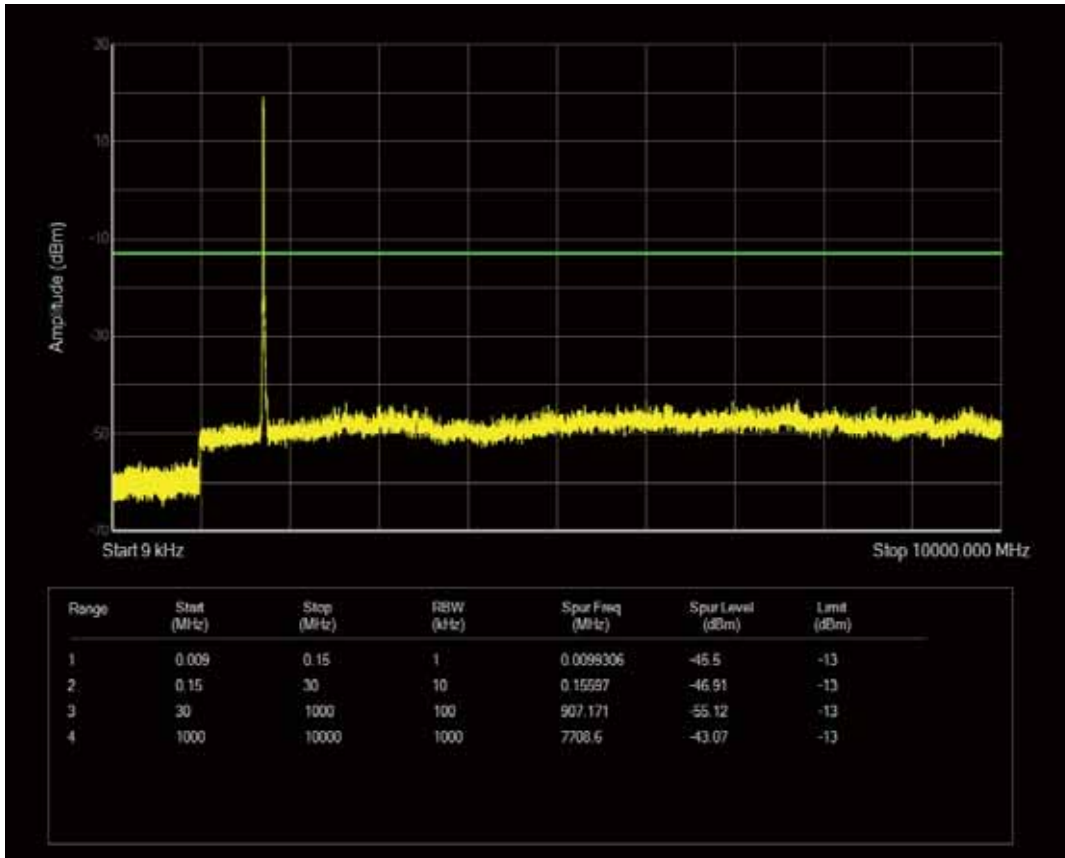

Band4 QPSK BW=15MHz Channel=20175 RB Size=75 Position=#0