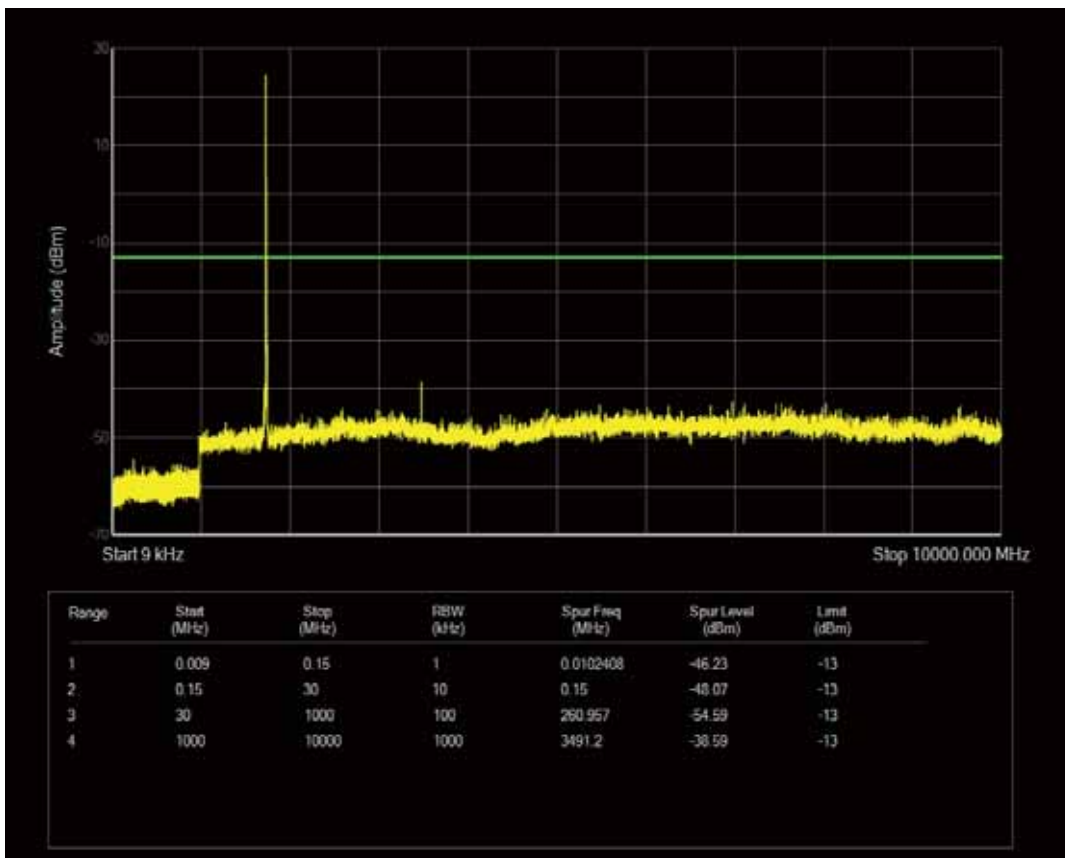

Band4 QAM16 BW=10MHz Channel=20175 RB Size=50 Position=#0

Band4 QPSK BW=10MHz Channel=20350 RB Size=50 Position=#0

Band4 QAM16 BW=10MHz Channel=20350 RB Size=50 Position=#0

Band4 QAM16 BW=10MHz Channel=20350 RB Size=1 Position=#0