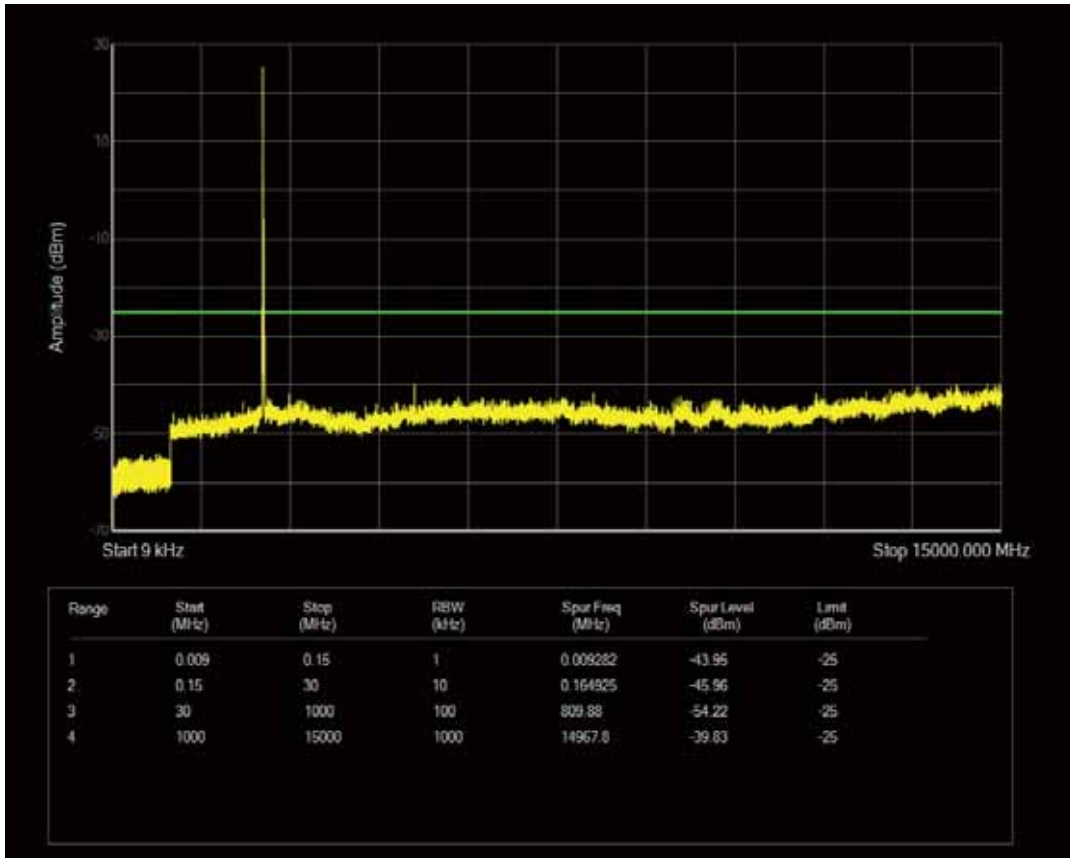

Band7 QAM16 BW=15MHz Channel=21375 RB Size=75 Position=#0