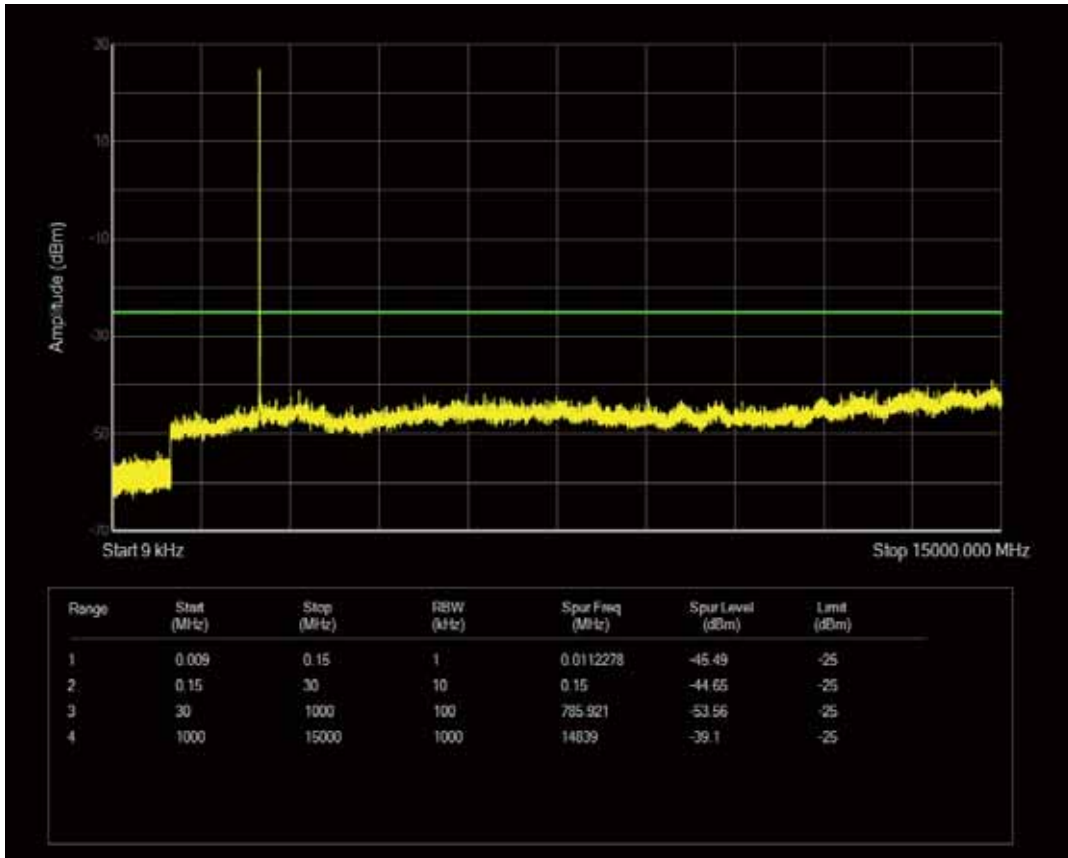

Band7 QAM16 BW=5MHz Channel=20775 RB Size=25 Position=#0