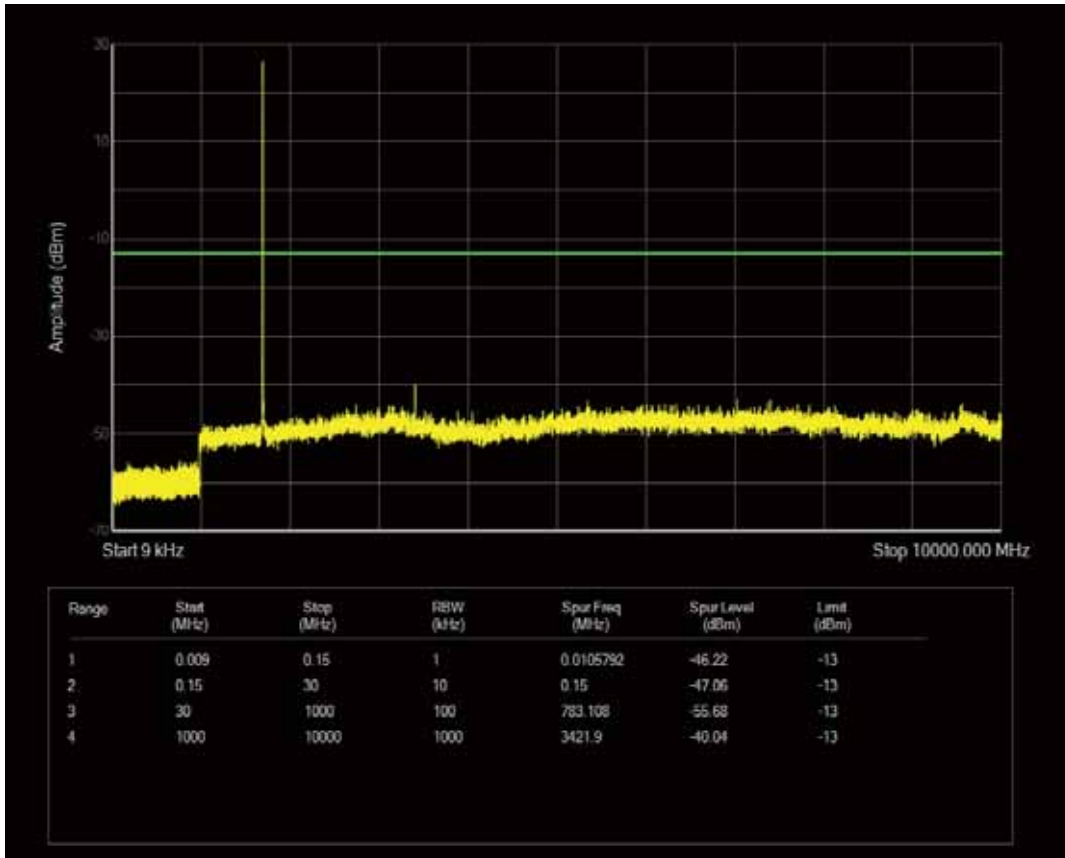

Band4 QAM16 BW=1.4MHz Channel=19957 RB Size=6 Position=#0