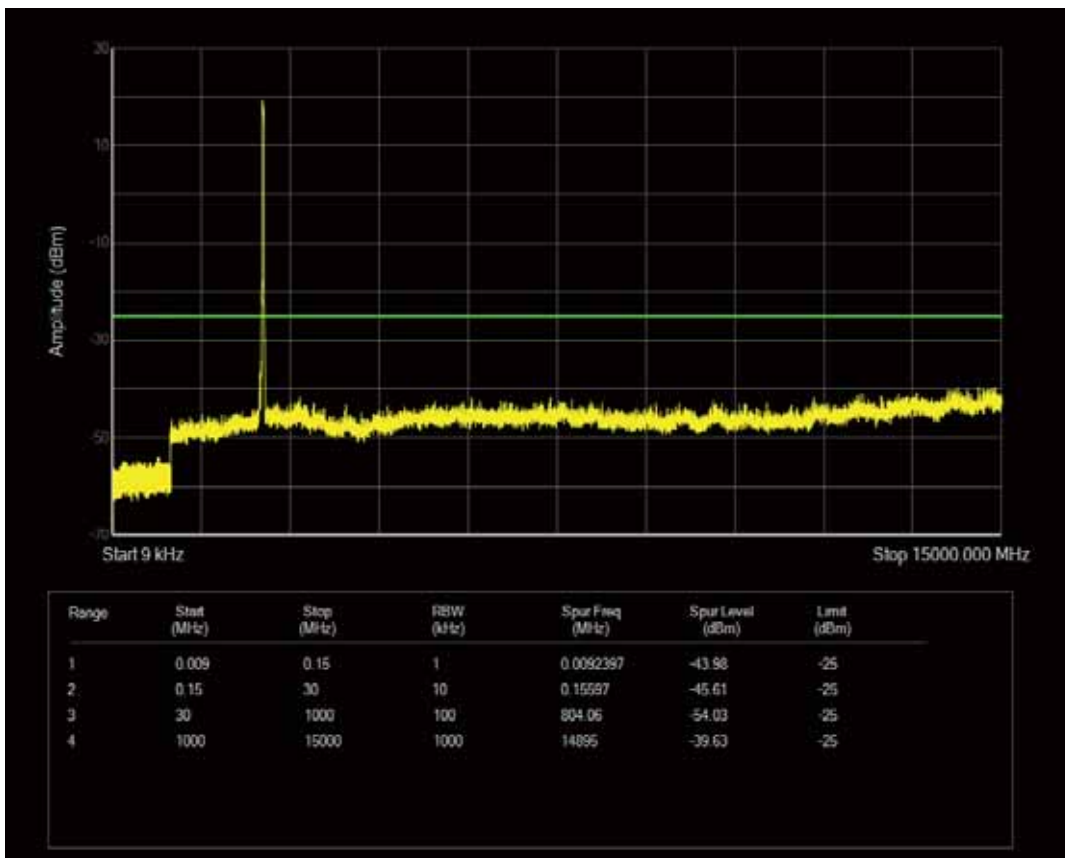

Band7 QAM16 BW=20MHz Channel=21350 RB Size=1 Position=#0