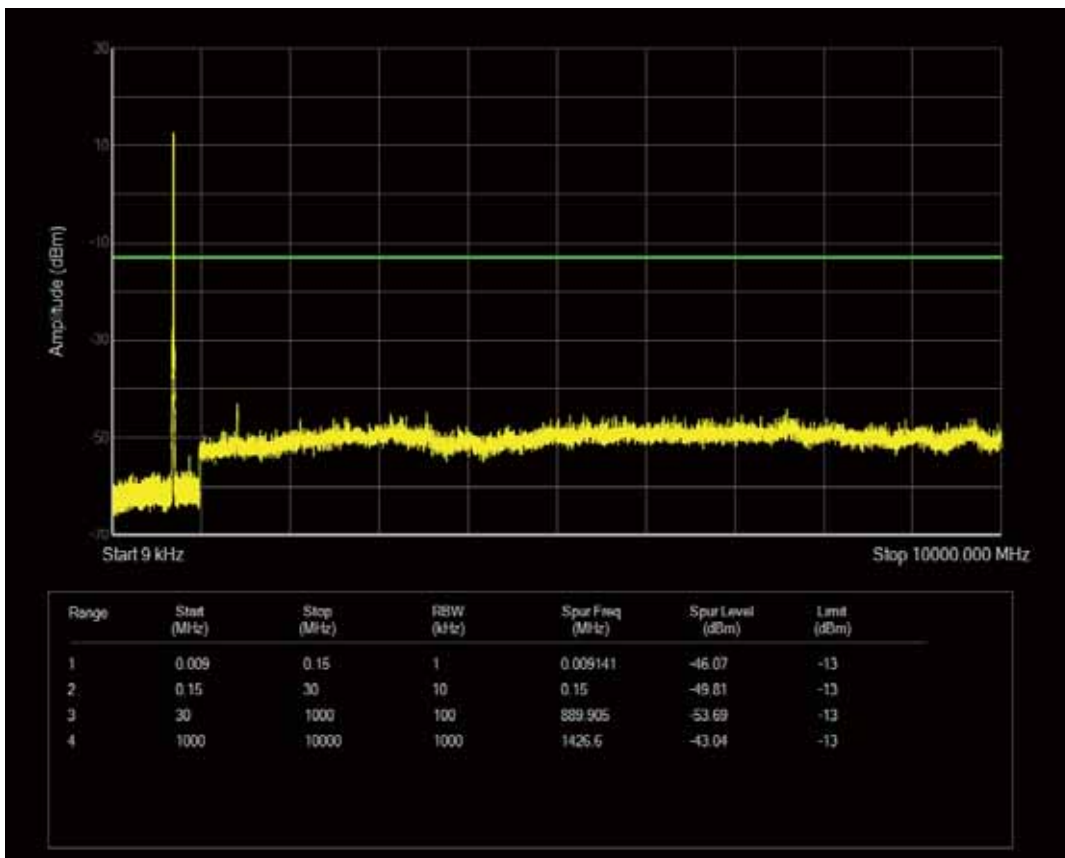

Band17 QAM16 BW=10MHz Channel=23790 RB Size=50 Position=#0