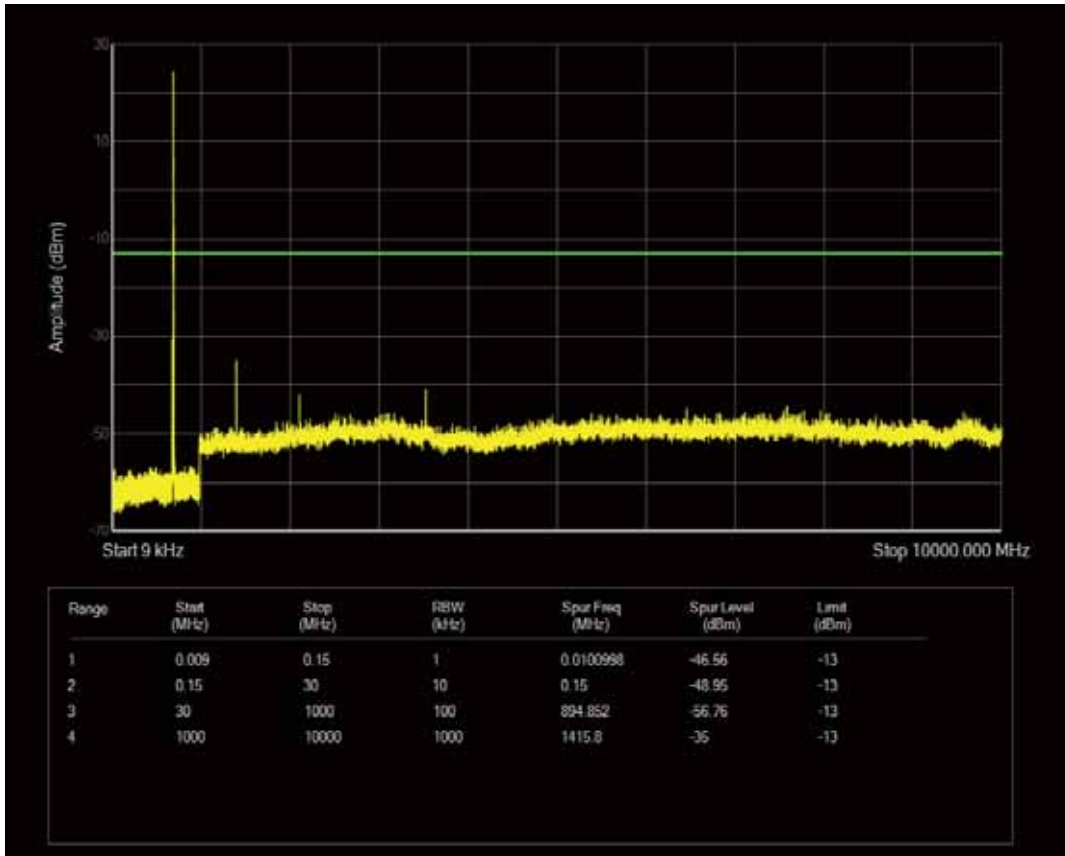

Band17 QPSK BW=5MHz Channel=23790 RB Size=25 Position=#0