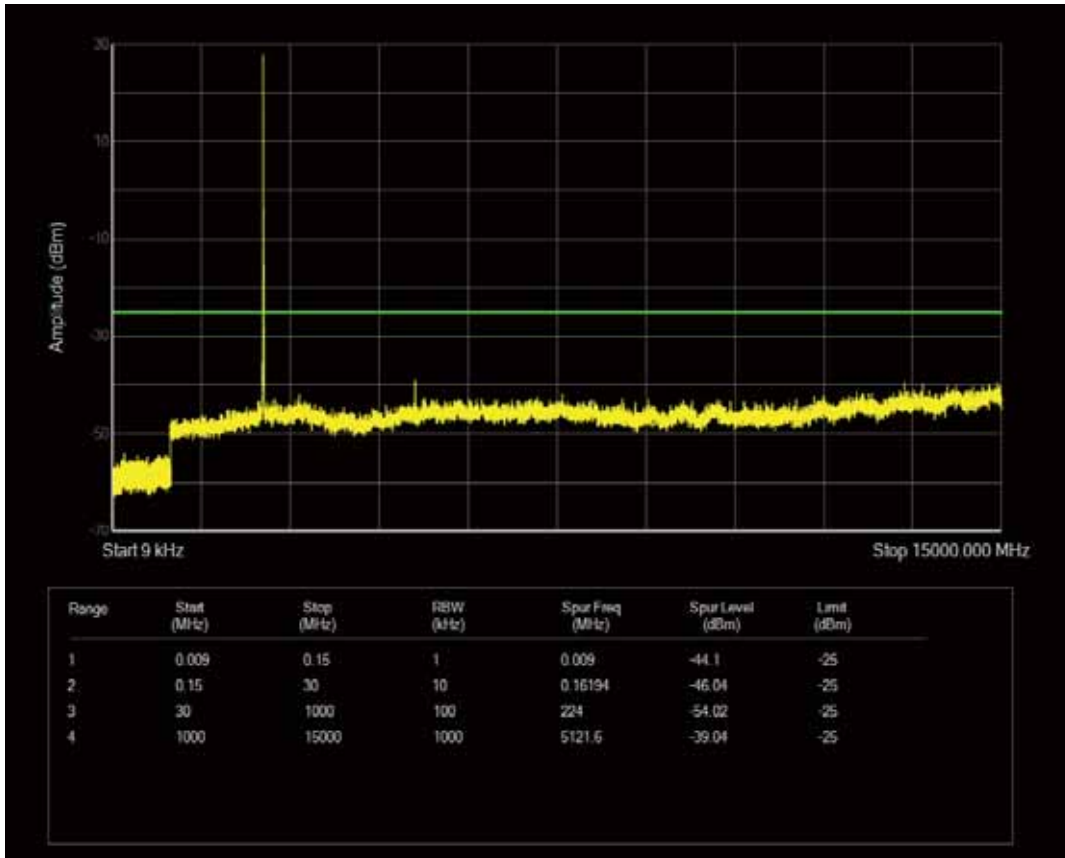

Band7 QAM16 BW=10MHz Channel=21400 RB Size=50 Position=#0