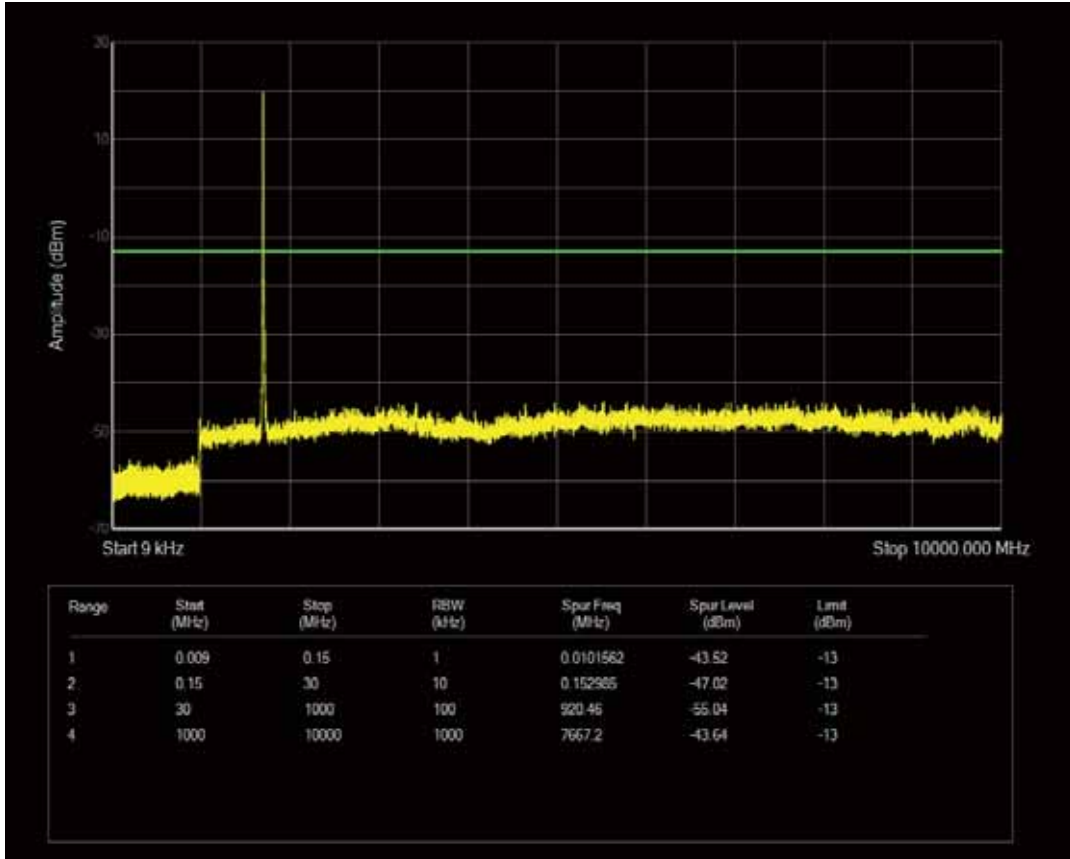

Band4 QAM16 BW=10MHz Channel=20000 RB Size=1 Position=#0