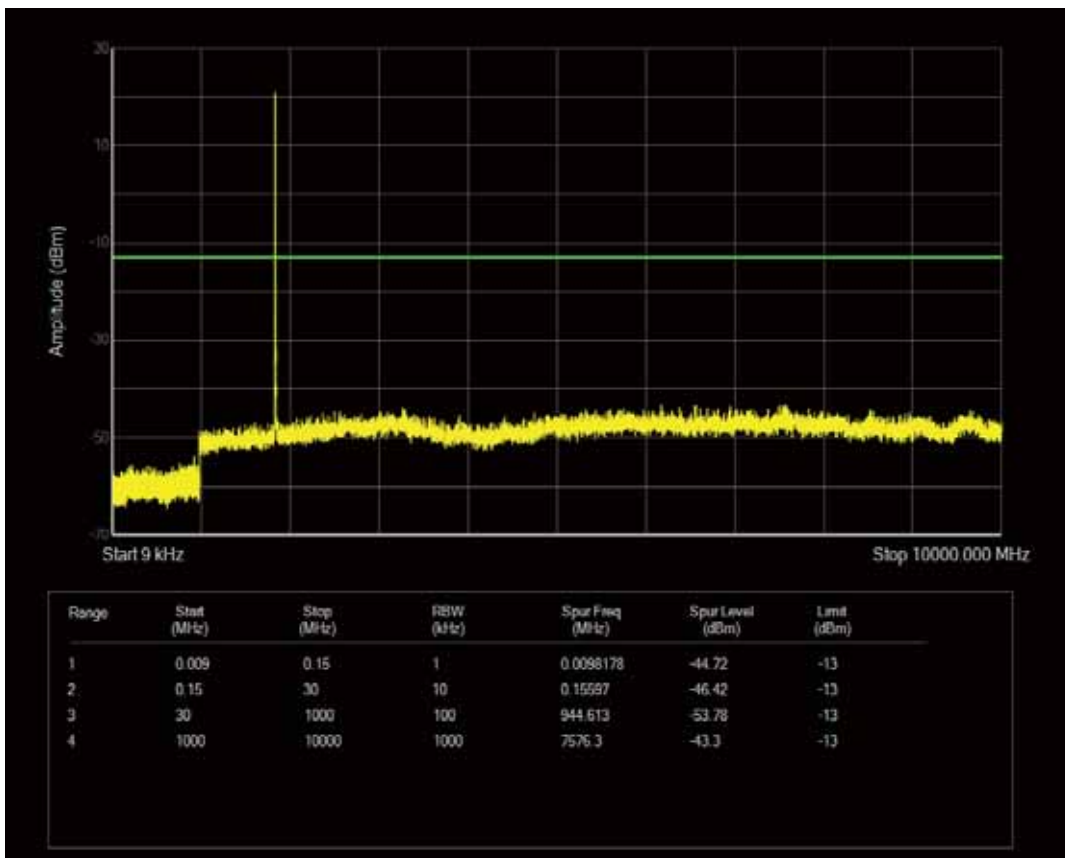

Band2 QPSK BW=3MHz Channel=18615 RB Size=15 Position=#0

Band2 QPSK BW=3MHz Channel=18615 RB Size=1 Position=#0

Band2 QAM16 BW=3MHz Channel=18615 RB Size=1 Position=#0

Band2 QAM16 BW=3MHz Channel=18615 RB Size=15 Position=#0