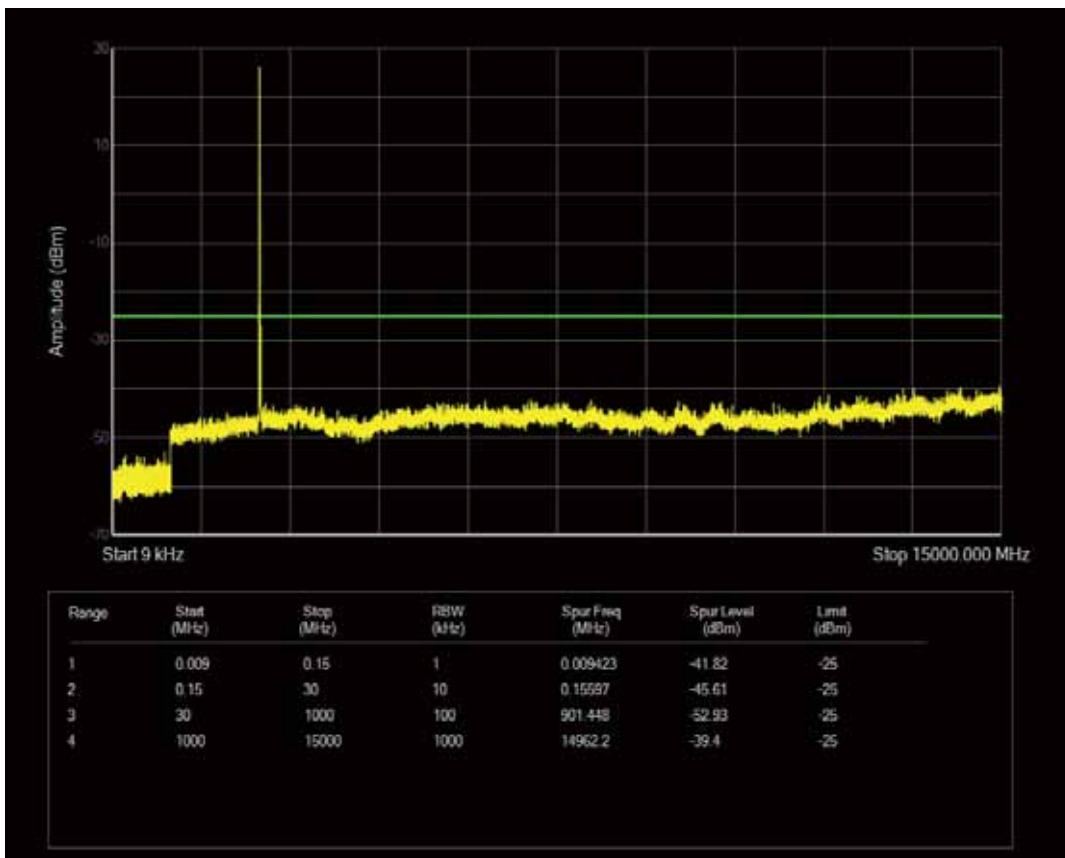

Band7 QAM16 BW=10MHz Channel=20800 RB Size=1 Position=#0