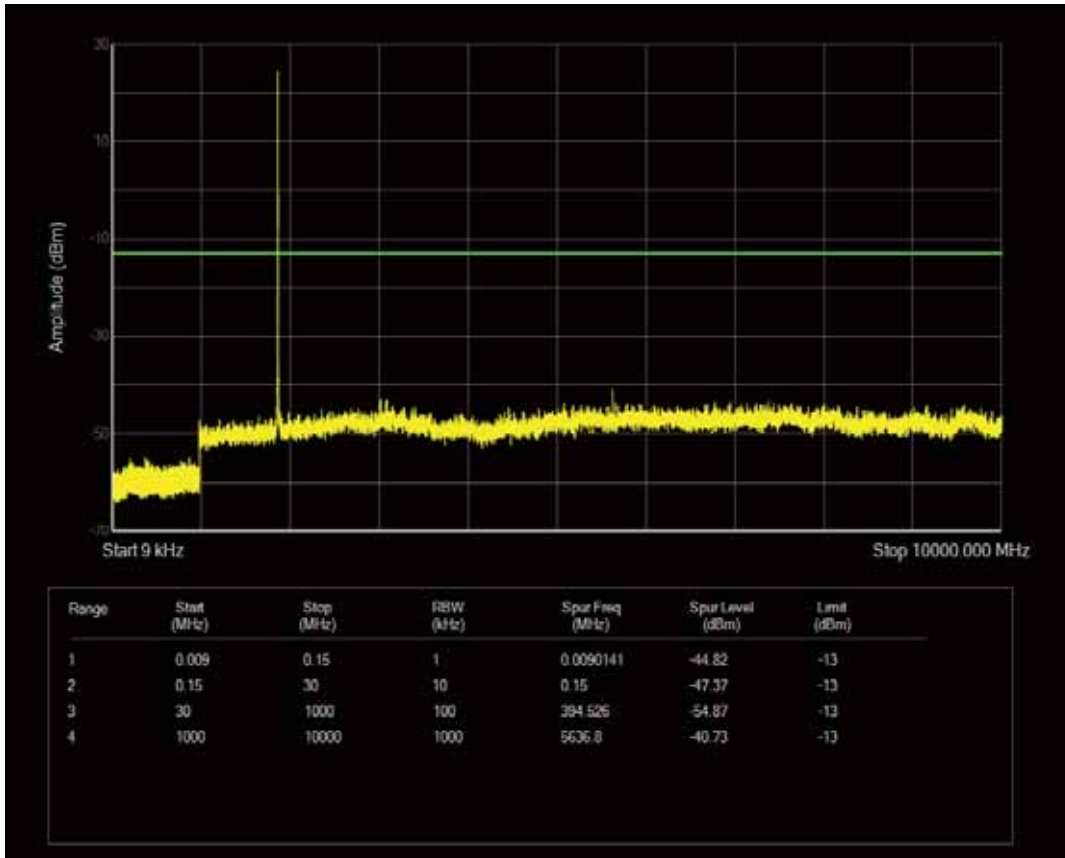

Band2 QAM16 BW=3MHz Channel=18900 RB Size=15 Position=#0