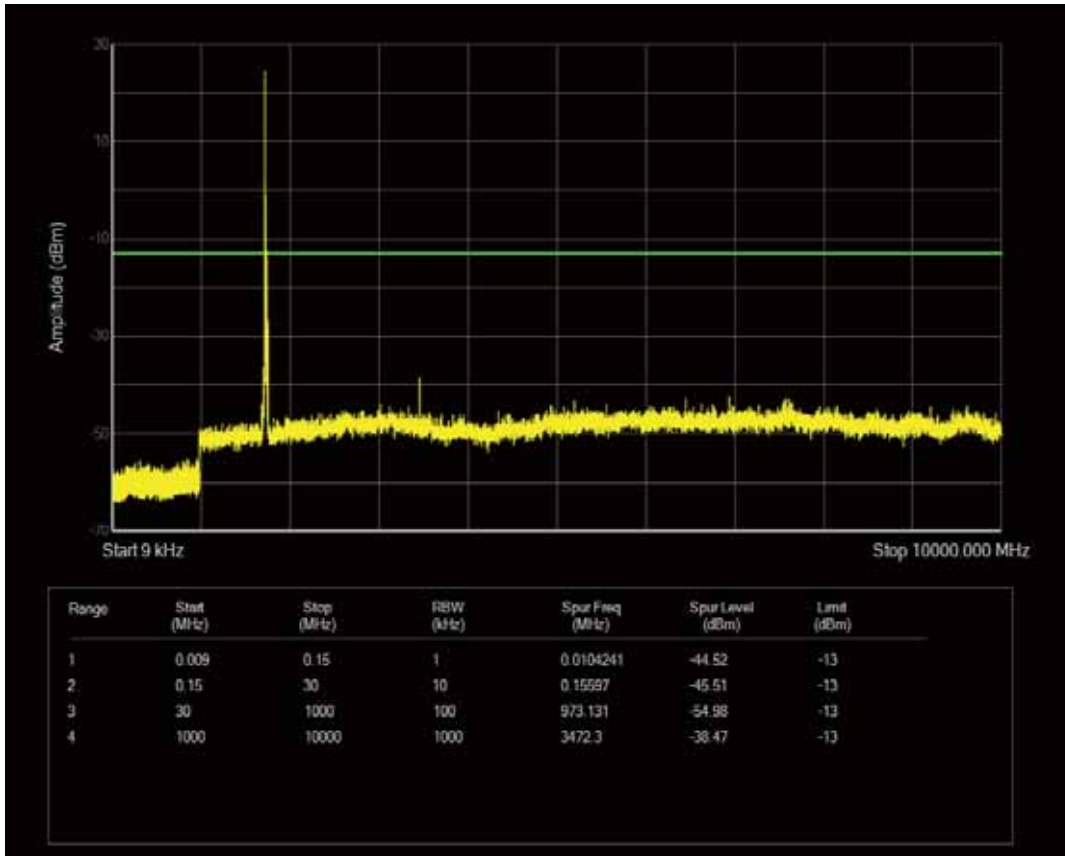

Band4 QAM16 BW=20MHz Channel=20300 RB Size=100 Position=#0