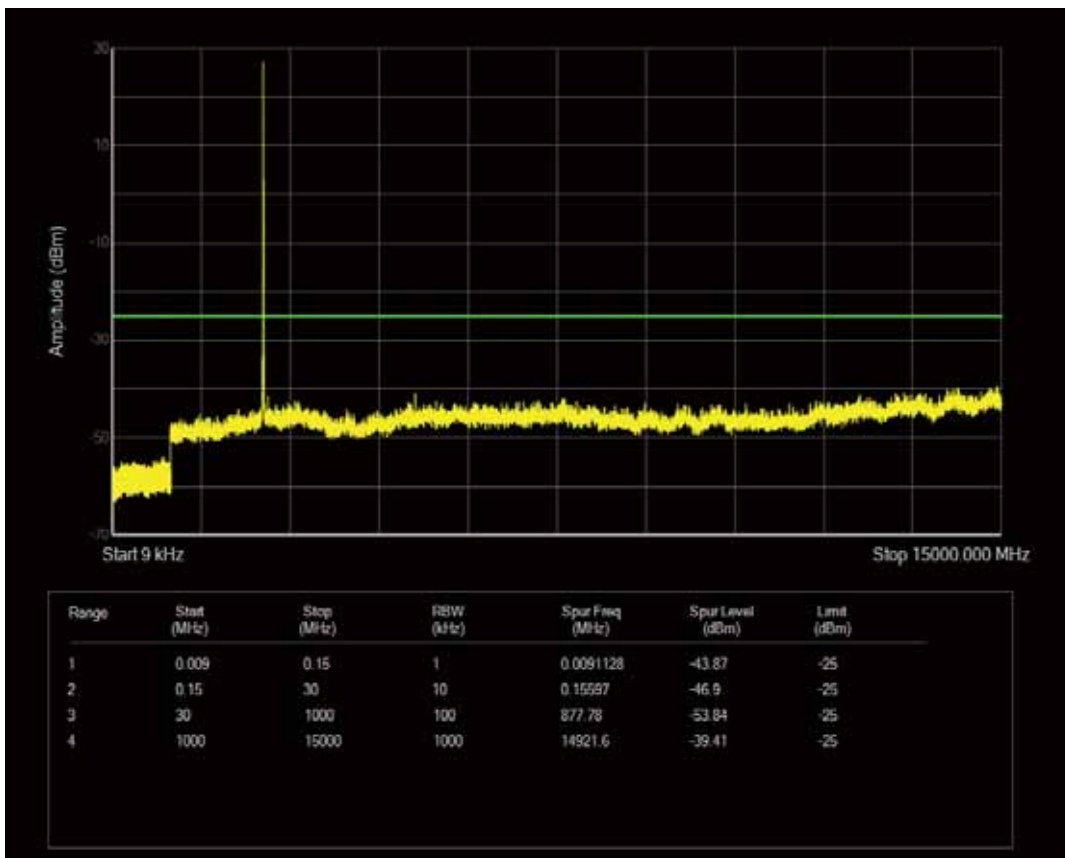

Band7 QAM16 BW=10MHz Channel=21400 RB Size=1 Position=#0