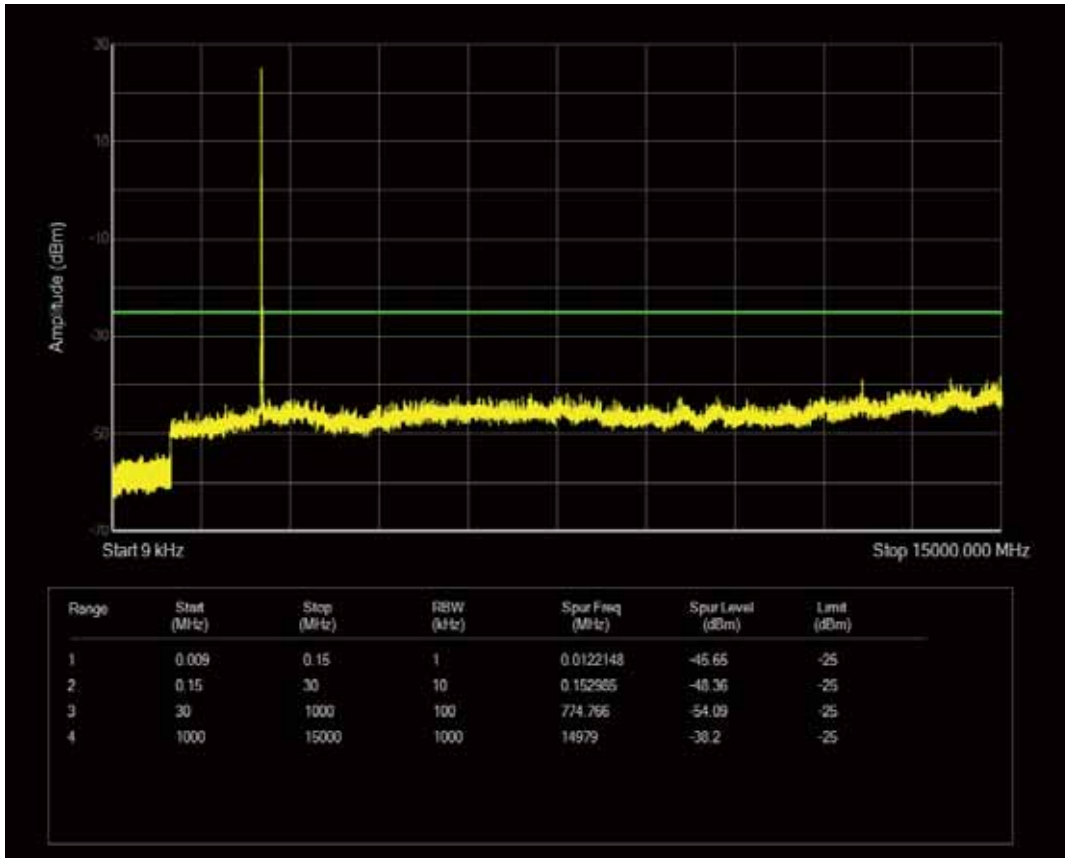

Band7 QAM16 BW=10MHz Channel=21100 RB Size=50 Position=#0