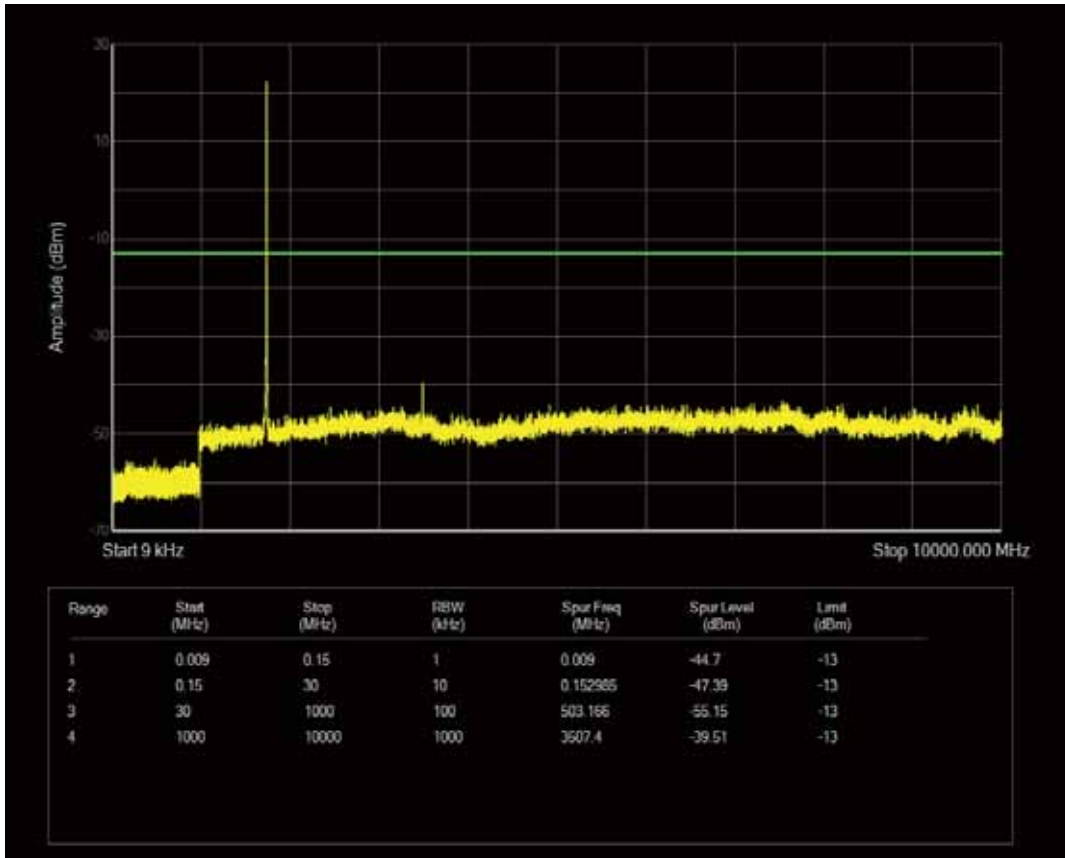

Band4 QAM16 BW=3MHz Channel=20385 RB Size=15 Position=#0