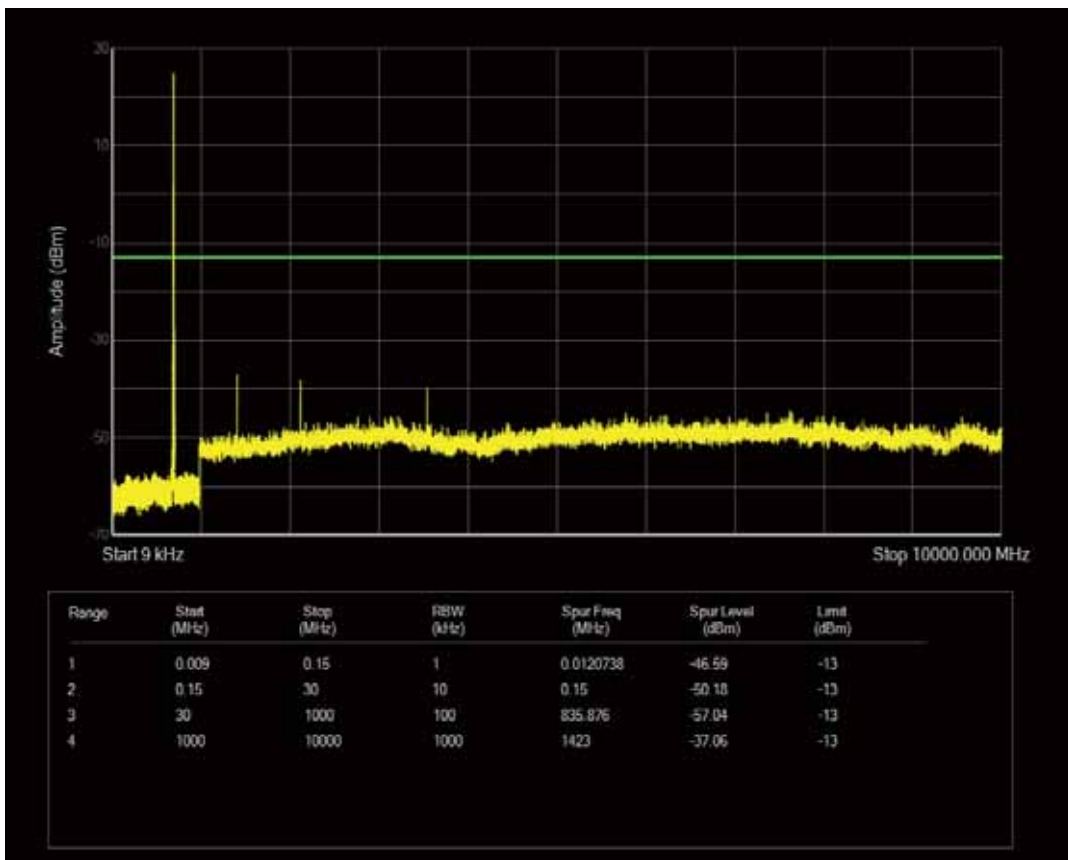

Band17 QPSK BW=5MHz Channel=23790 RB Size=1 Position=#0

Band17 QPSK BW=5MHz Channel=23790 RB Size=25 Position=#0

Band17 QAM16 BW=5MHz Channel=23790 RB Size=1 Position=#0

Band17 QPSK BW=5MHz Channel=23825 RB Size=1 Position=#0