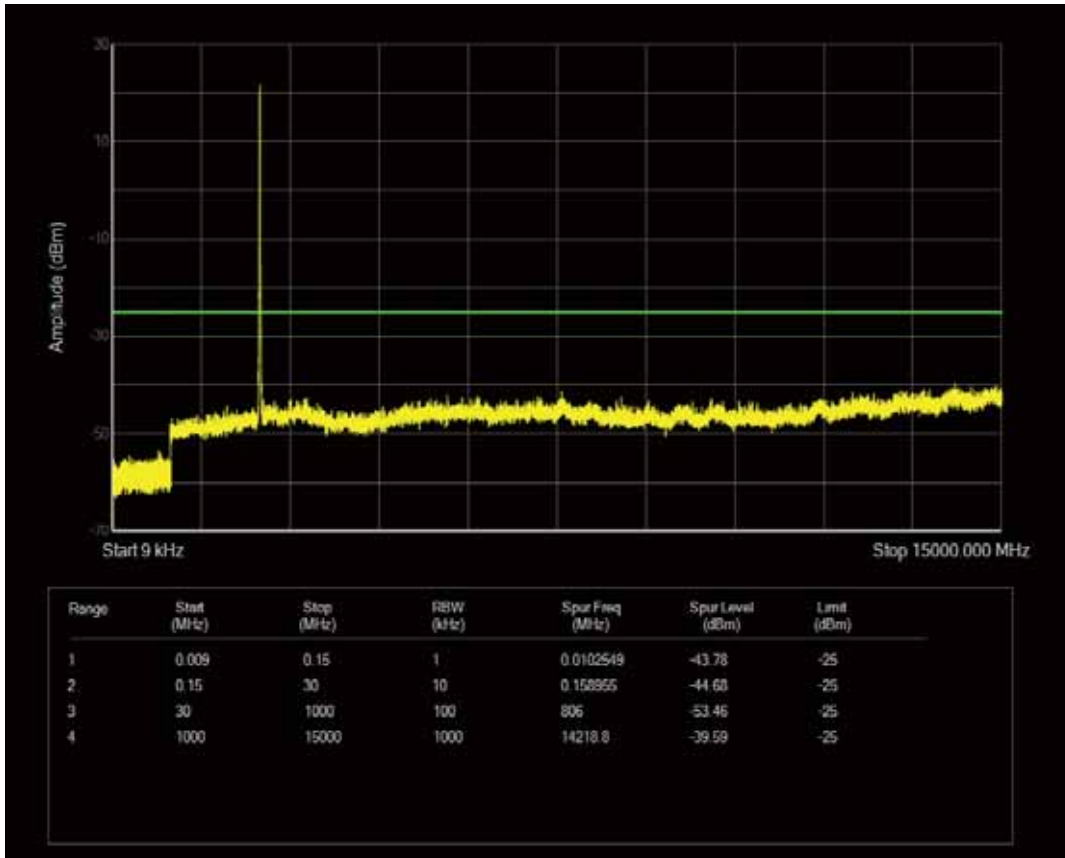

Band7 QPSK BW=10MHz Channel=20800 RB Size=1 Position=#0