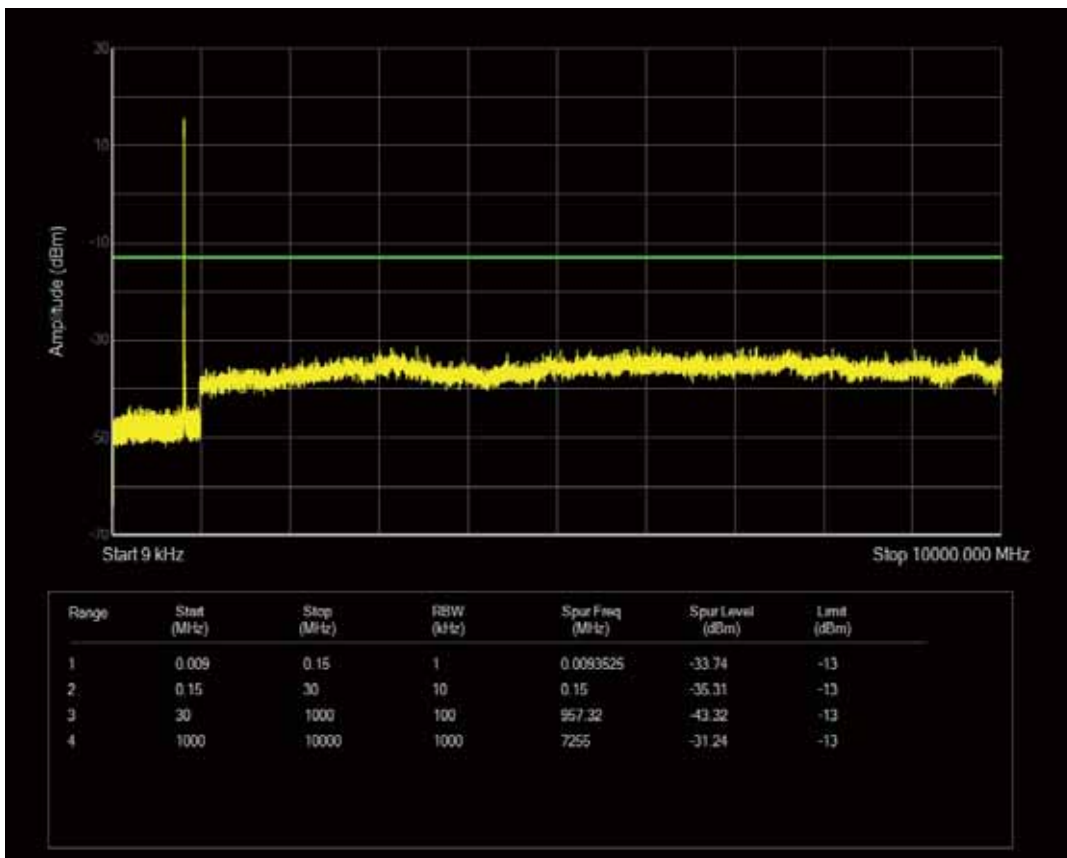

Band5 QPSK BW=3MHz Channel=20415 RB Size=1 Position=#0

Band5 QPSK BW=3MHz Channel=20415 RB Size=15 Position=#0

Band5 QAM16 BW=3MHz Channel=20415 RB Size=1 Position=#0

Band5 QAM16 BW=3MHz Channel=20415 RB Size=15 Position=#0