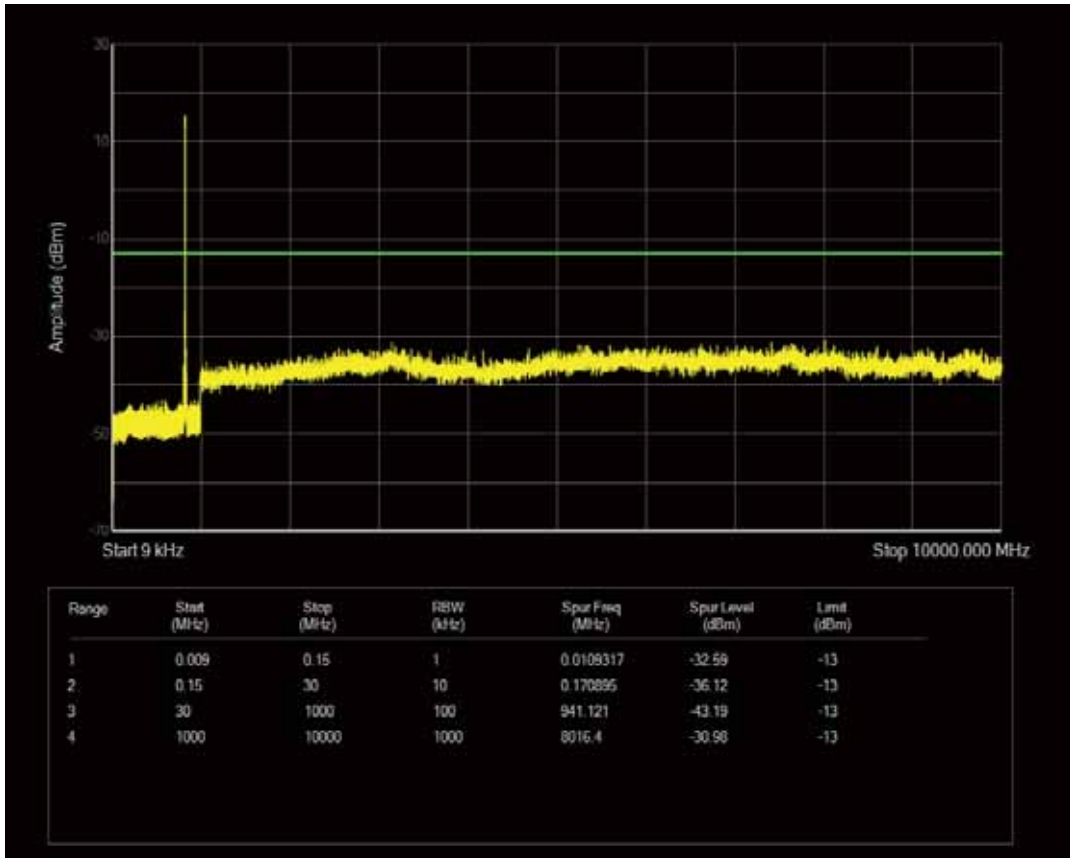

Band5 QPSK BW=3MHz Channel=20525 RB Size=1 Position=#0