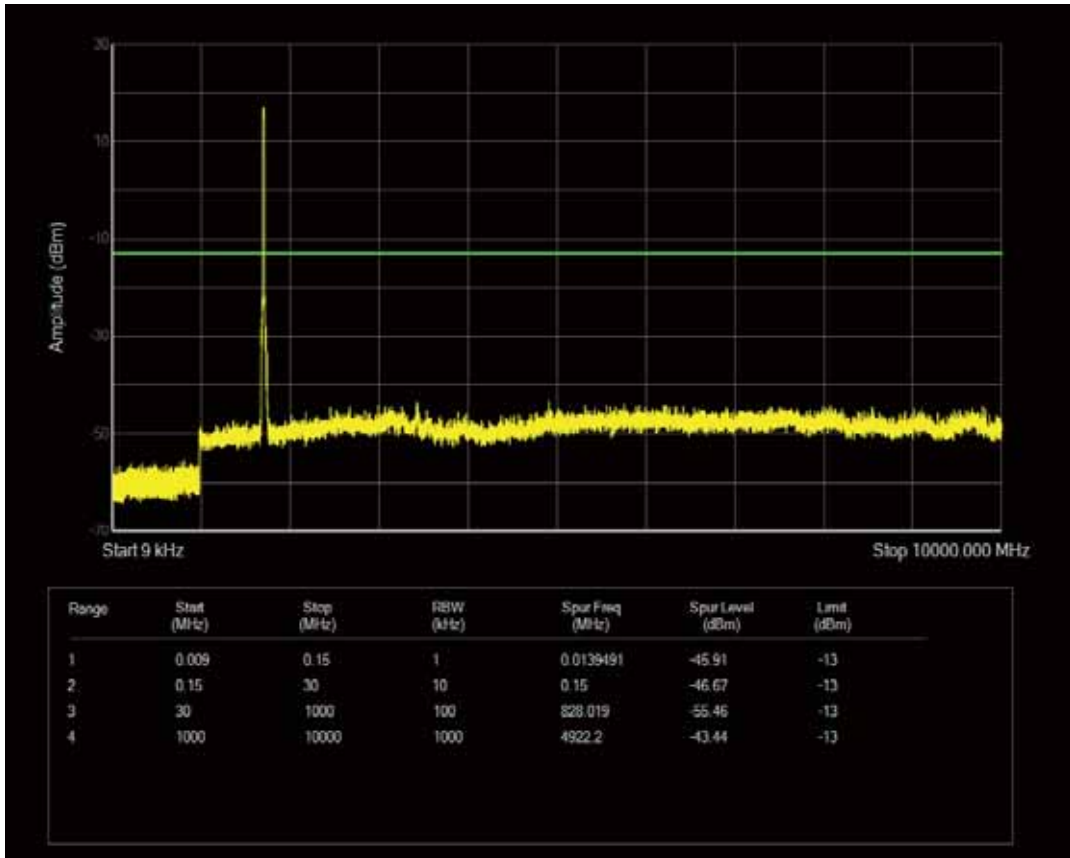

Band4 QPSK BW=20MHz Channel=20050 RB Size=1 Position=#0