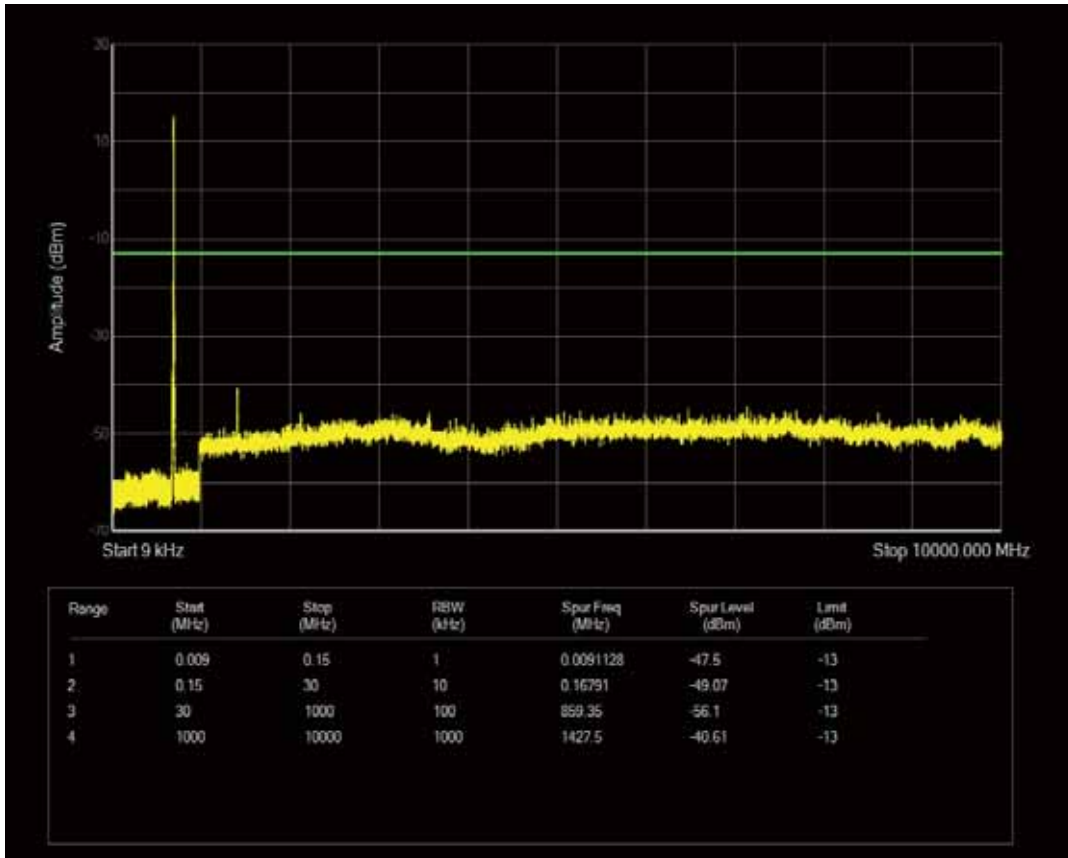

Band17 QAM16 BW=5MHz Channel=23825 RB Size=1 Position=#0