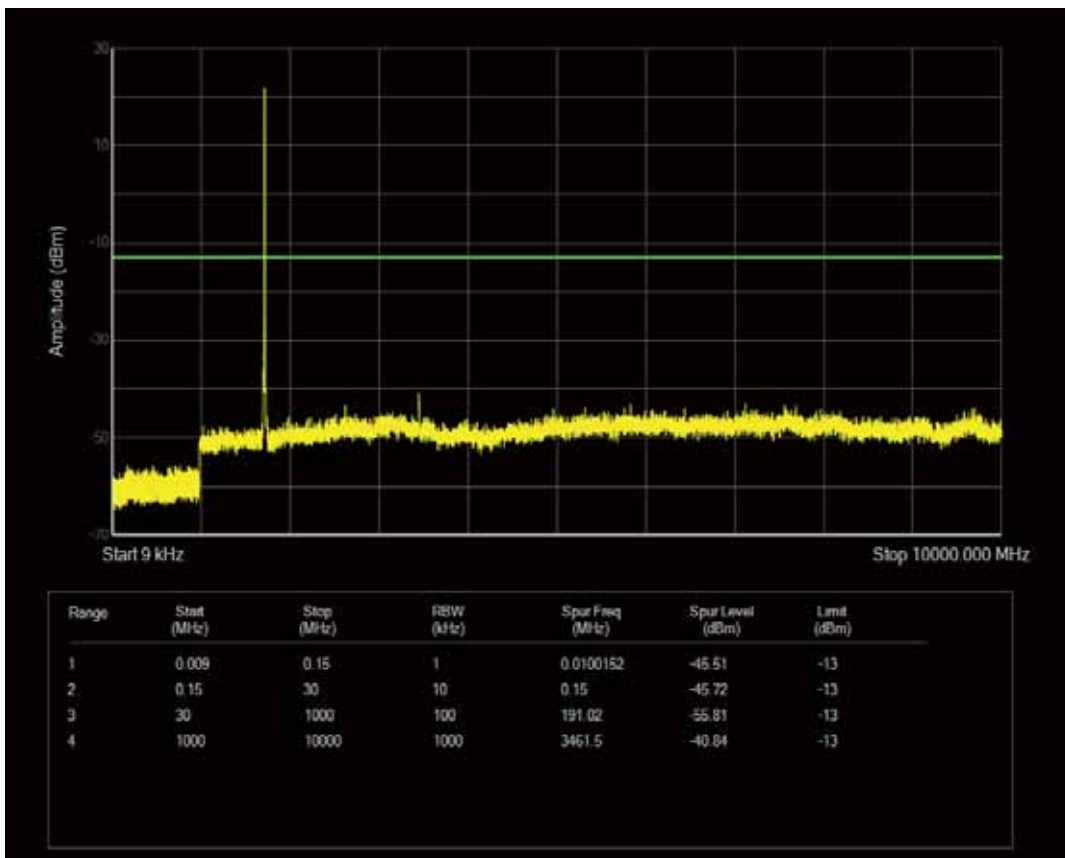

Band4 QAM16 BW=5MHz Channel=19975 RB Size=25 Position=#0

Band4 QPSK BW=5MHz Channel=20175 RB Size=25 Position=#0

Band4 QAM16 BW=5MHz Channel=20175 RB Size=1 Position=#0

Band4 QAM16 BW=5MHz Channel=20175 RB Size=25 Position=#0