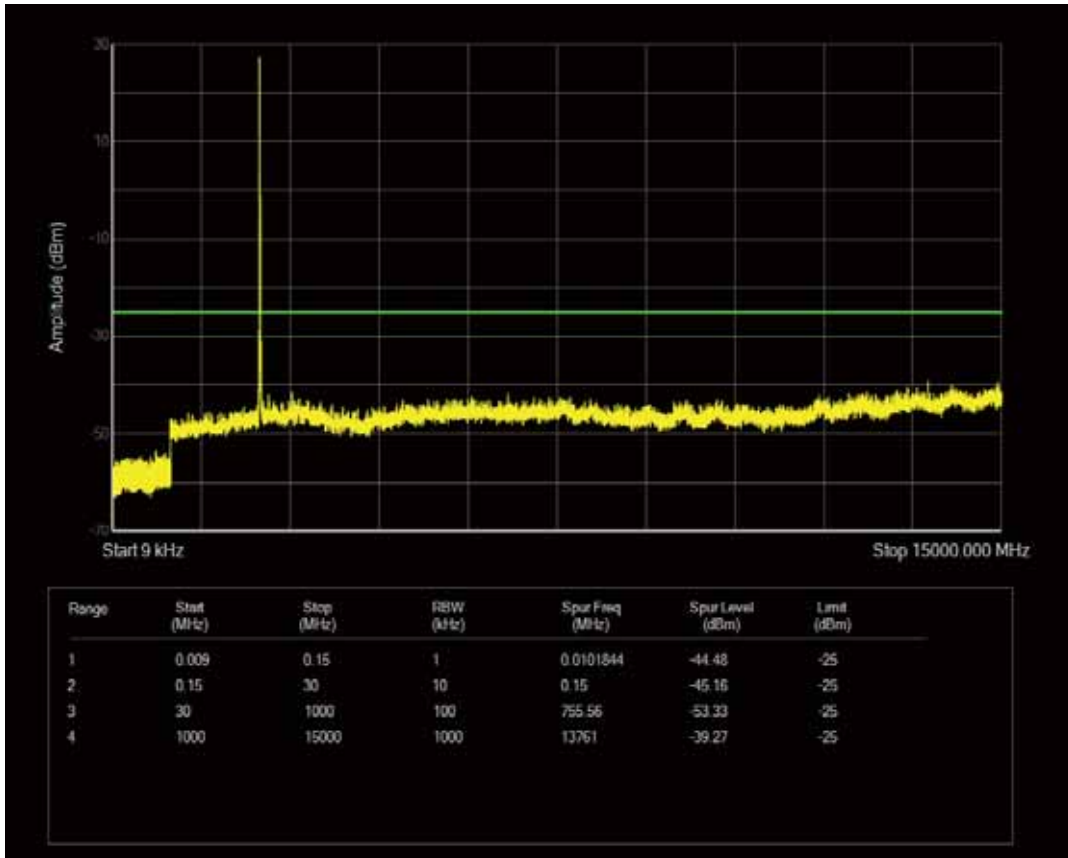

Band7 QPSK BW=15MHz Channel=20825 RB Size=75 Position=#0