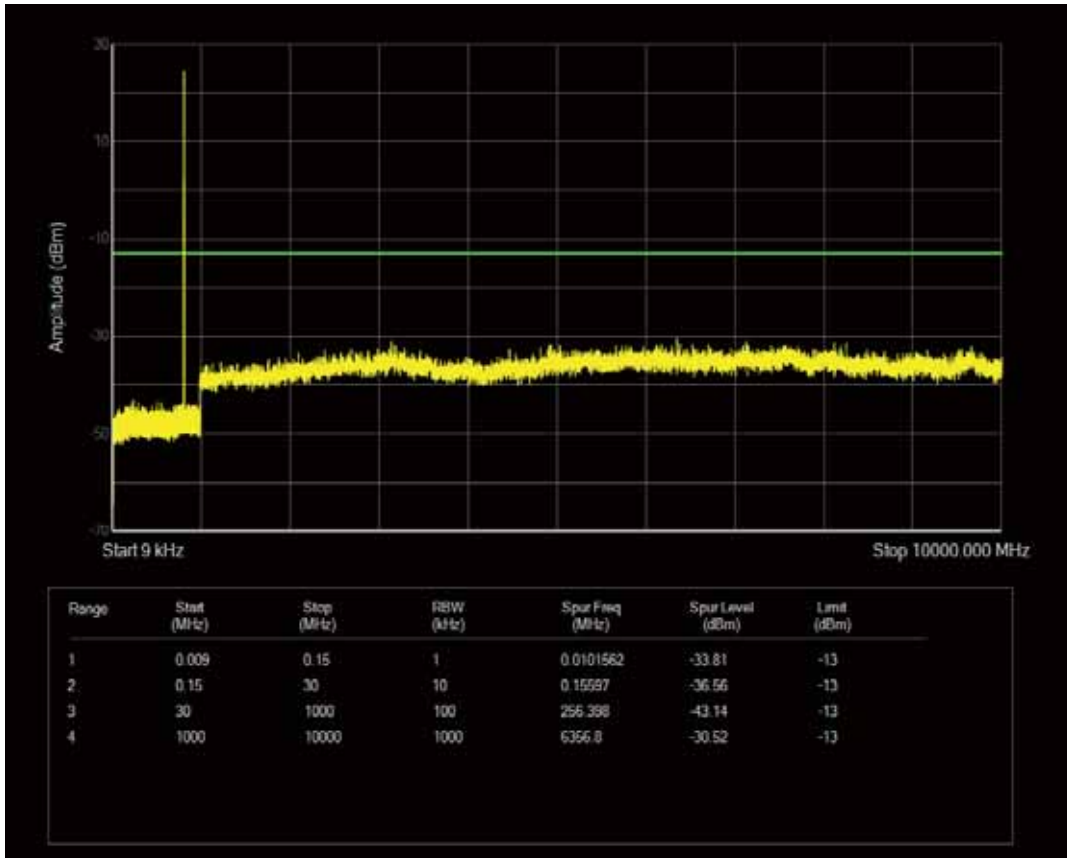

Band5 QAM16 BW=3MHz Channel=20415 RB Size=15 Position=#0