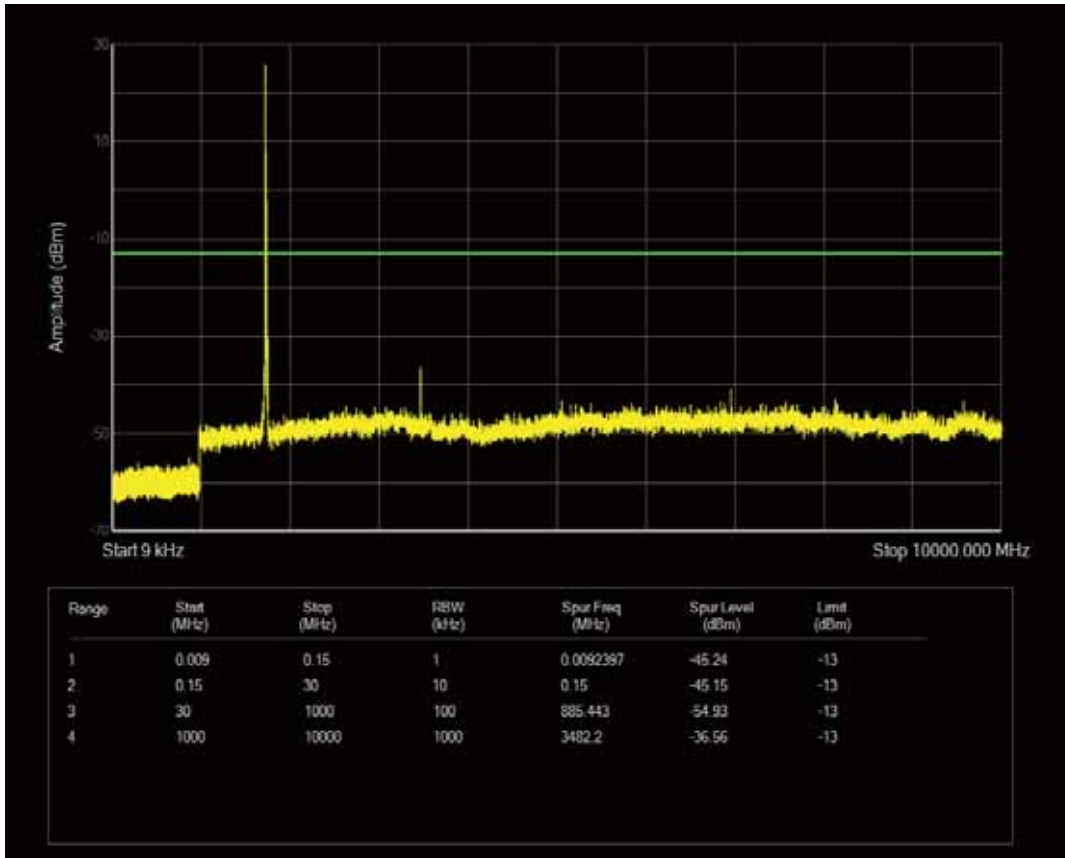

Band4 QAM16 BW=15MHz Channel=20325 RB Size=1 Position=#0