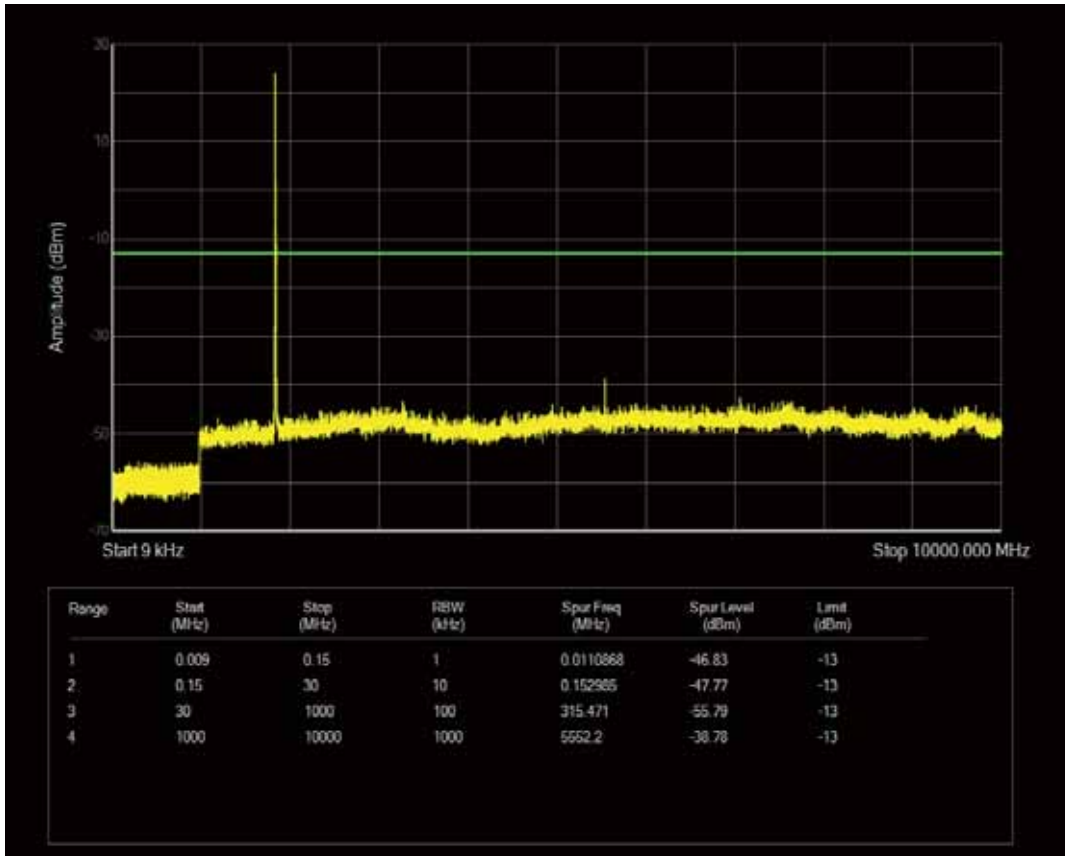

Band2 QPSK BW=10MHz Channel=18650 RB Size=50 Position=#0