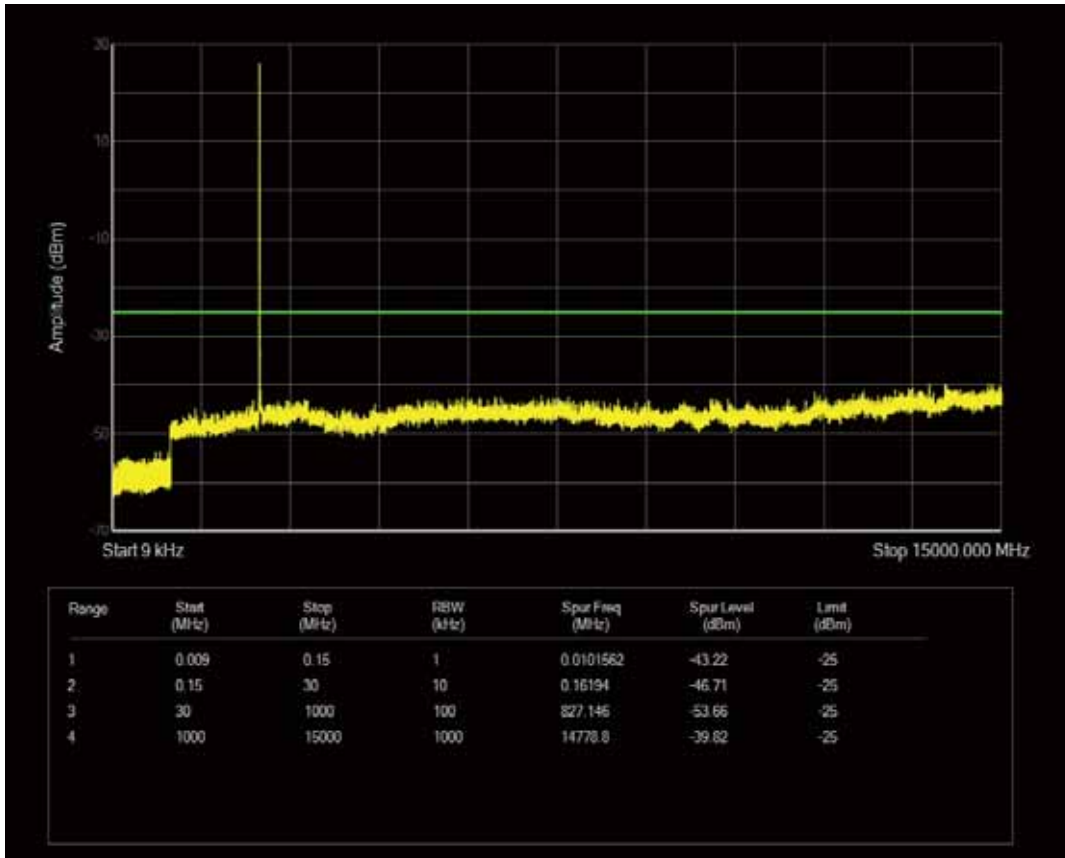

Band7 QPSK BW=5MHz Channel=20775 RB Size=25 Position=#0