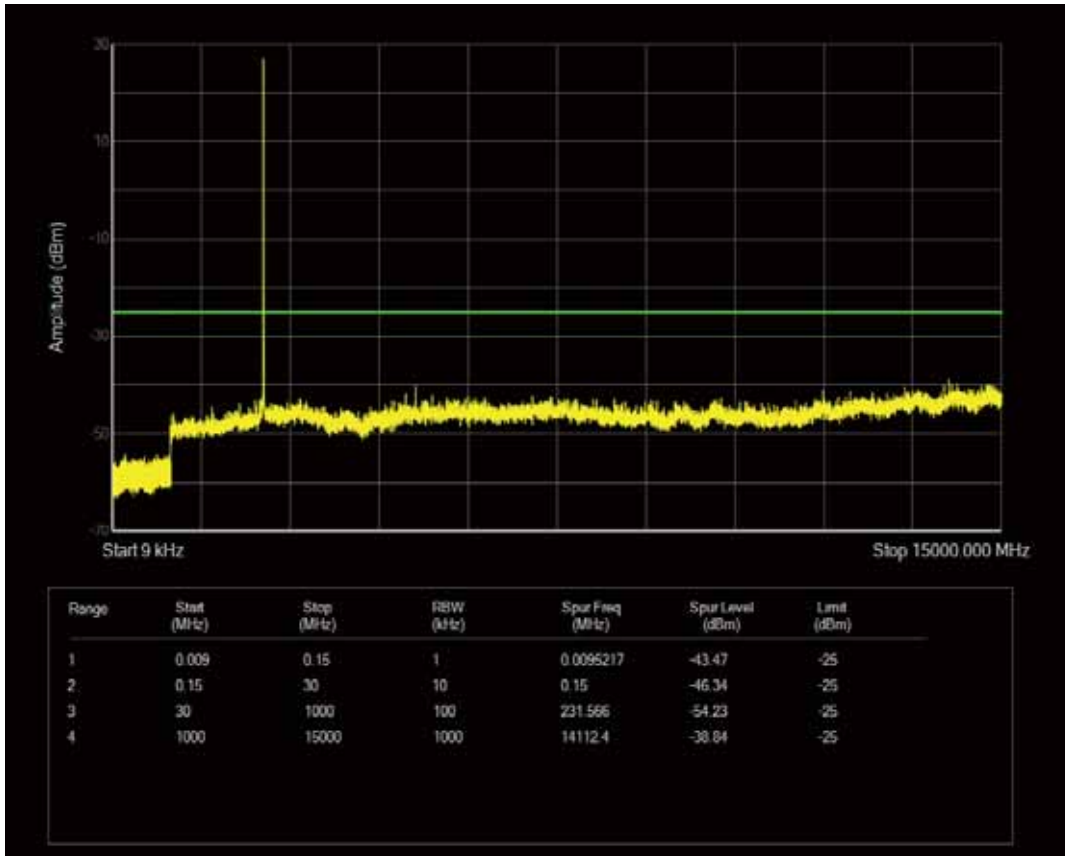

Band7 QPSK BW=5MHz Channel=21425 RB Size=25 Position=#0