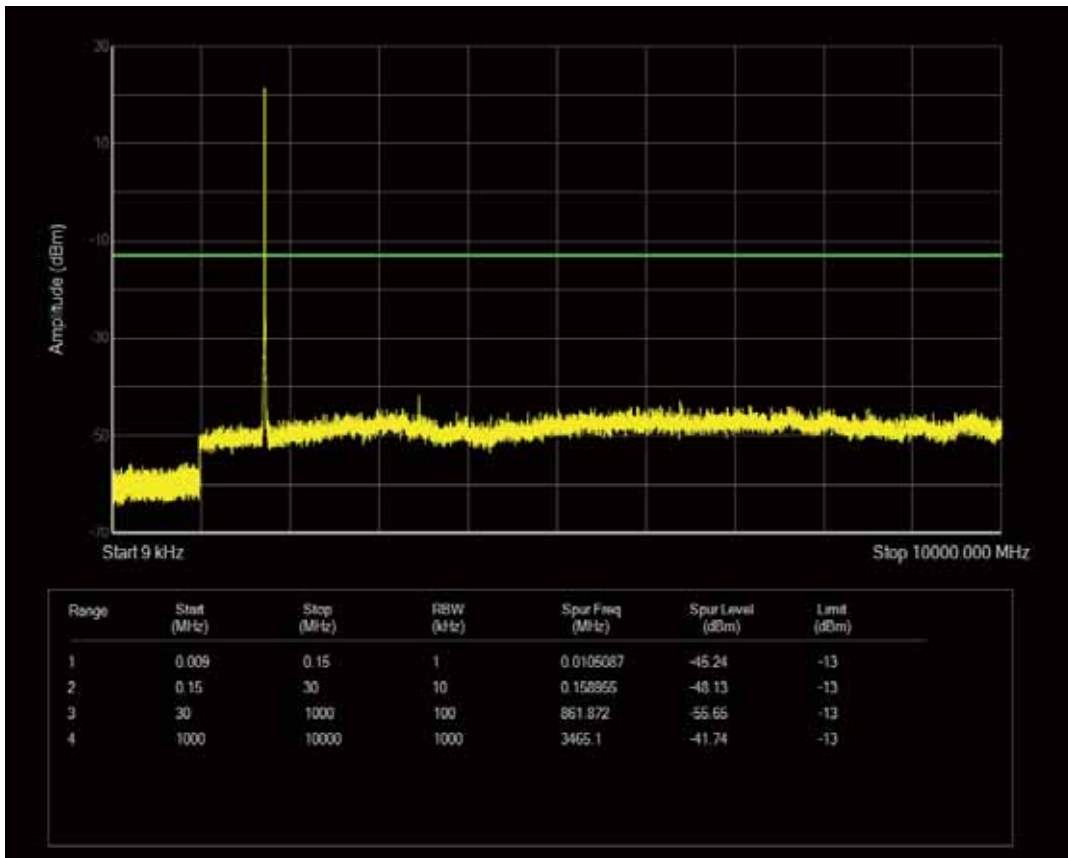

Band4 QAM16 BW=5MHz Channel=20175 RB Size=1 Position=#0