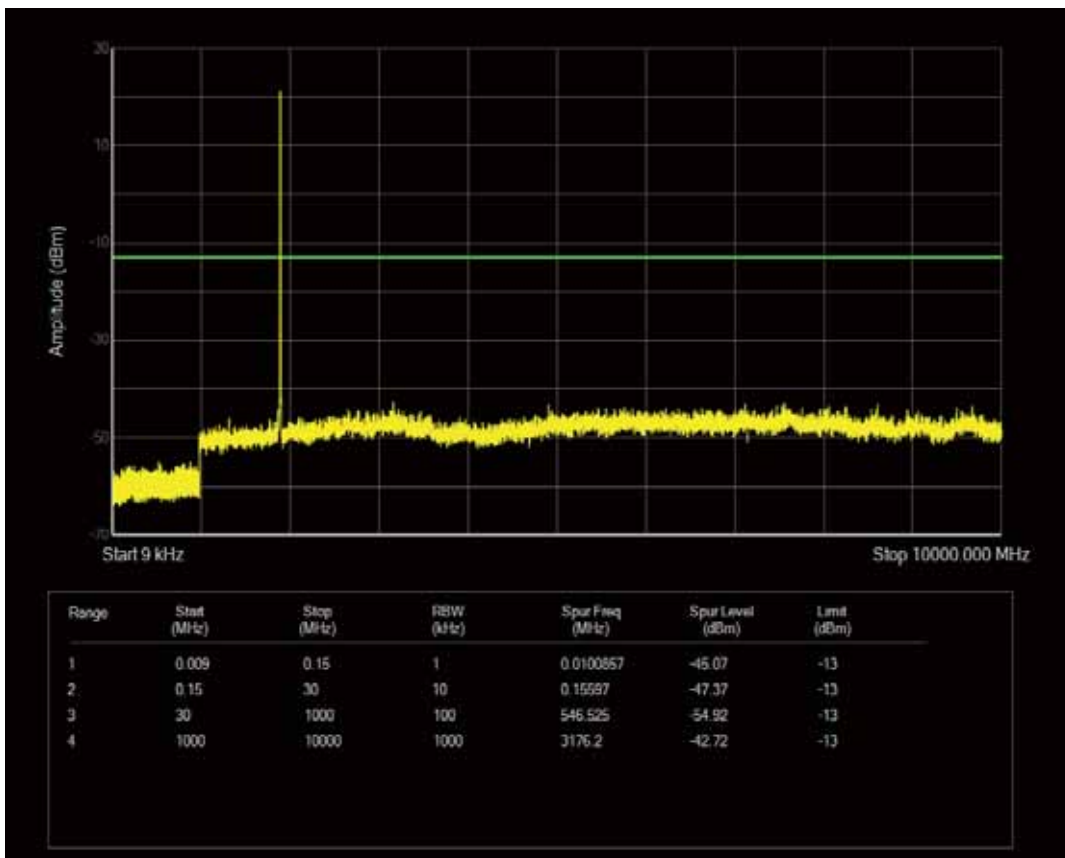

Band2 QAM16 BW=3MHz Channel=19185 RB Size=1 Position=#0