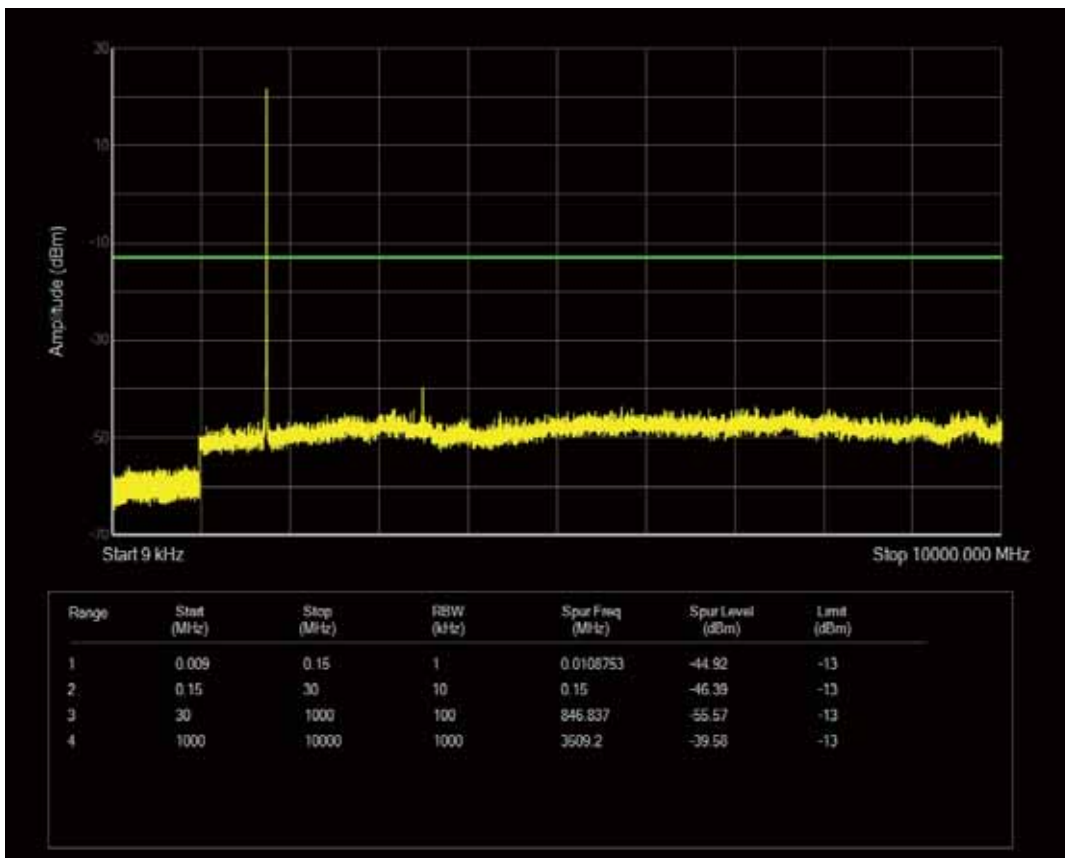

Band4 QAM16 BW=3MHz Channel=20175 RB Size=15 Position=#0

Band4 QAM16 BW=3MHz Channel=20385 RB Size=1 Position=#0

Band4 QPSK BW=3MHz Channel=20385 RB Size=15 Position=#0

Band4 QAM16 BW=3MHz Channel=20385 RB Size=15 Position=#0