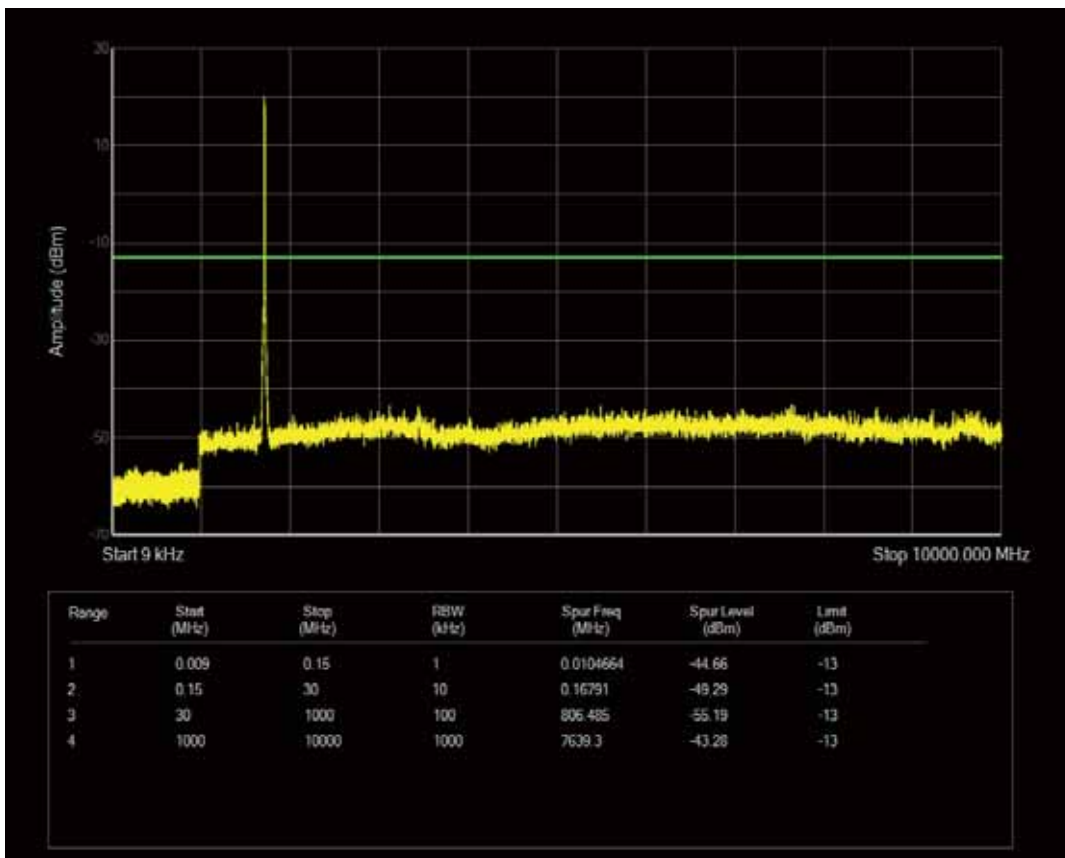

Band4 QAM16 BW=15MHz Channel=20175 RB Size=1 Position=#0