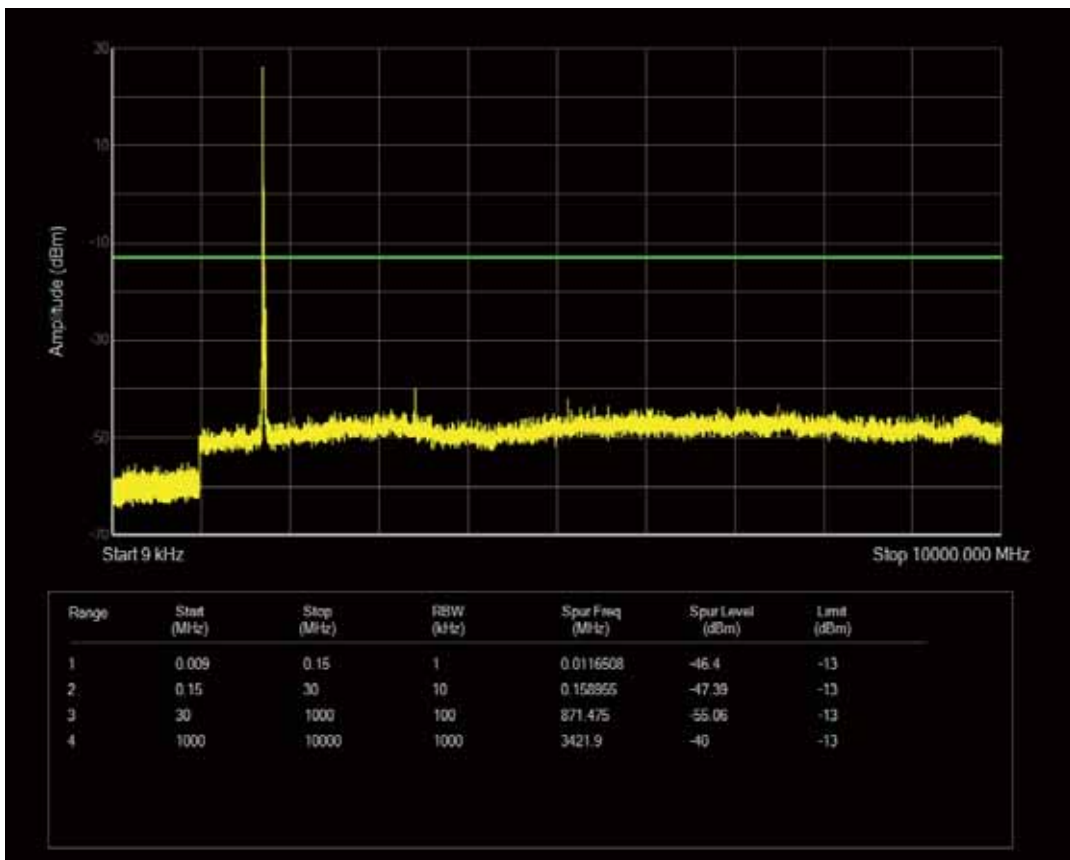

Band4 QAM16 BW=20MHz Channel=20050 RB Size=100 Position=#0