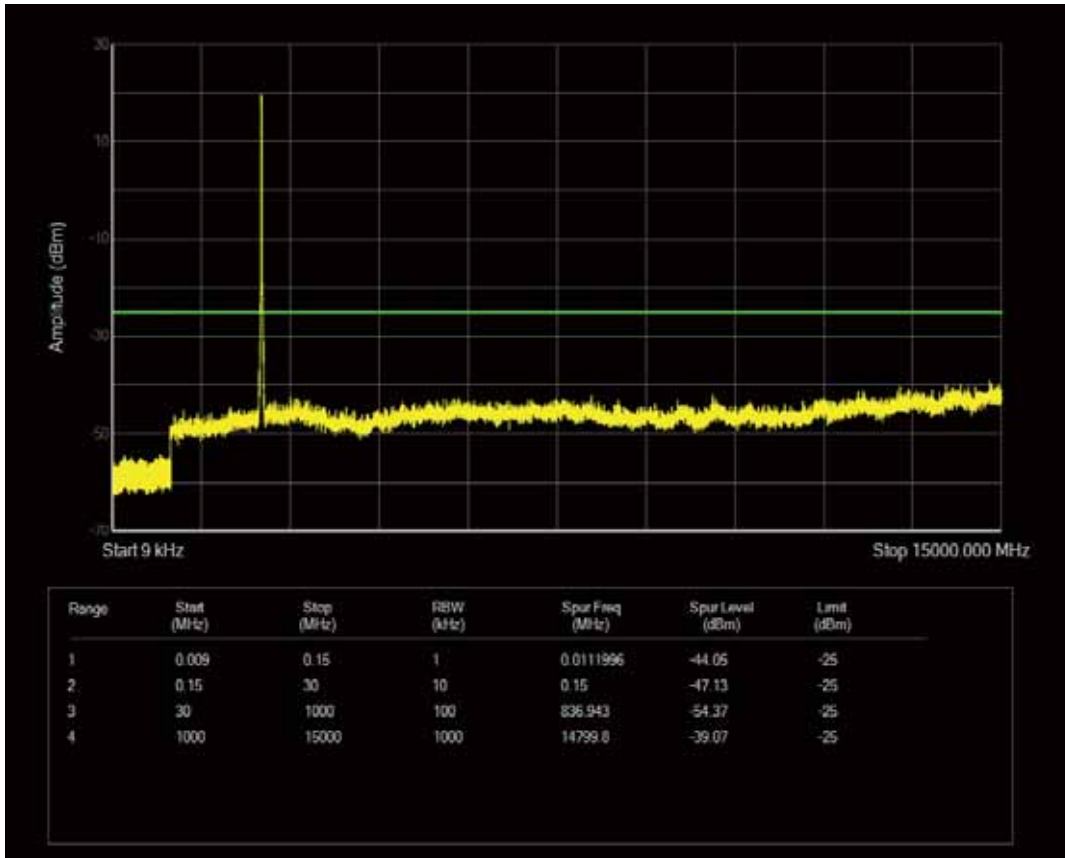

Band7 QPSK BW=15MHz Channel=21100 RB Size=1 Position=#0