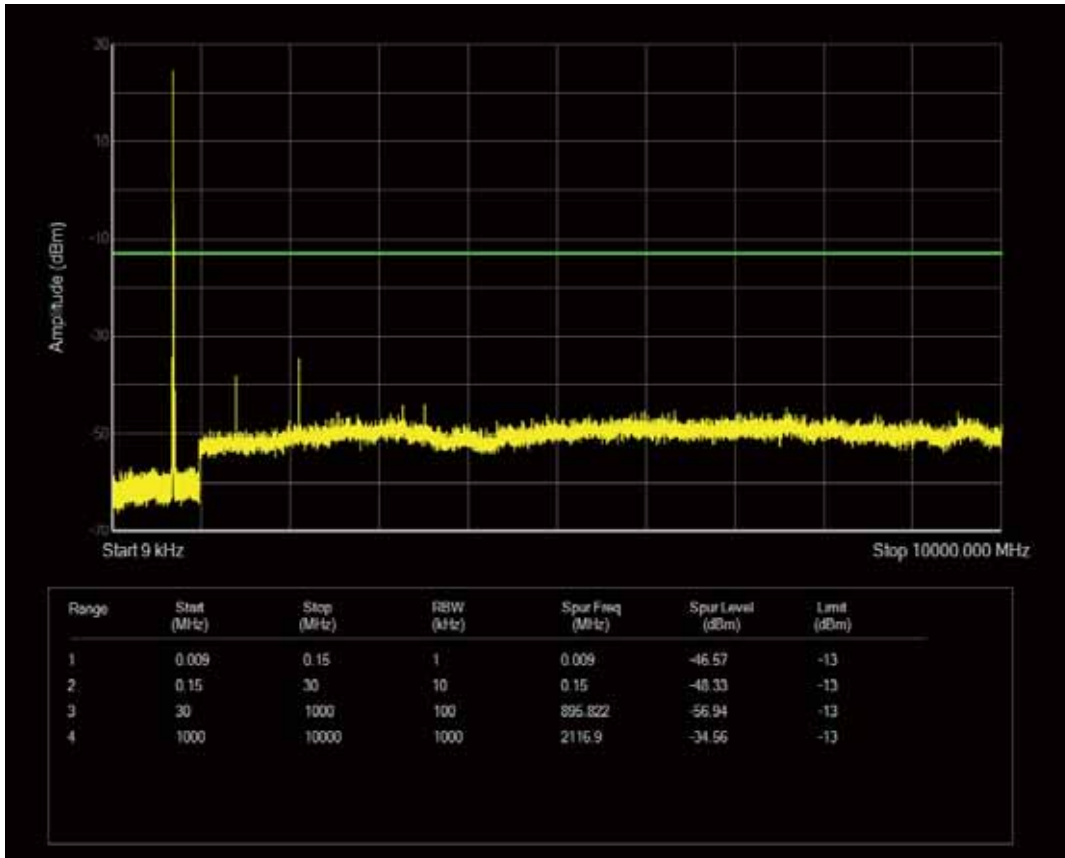

Band17 QPSK BW=10MHz Channel=23790 RB Size=50 Position=#0