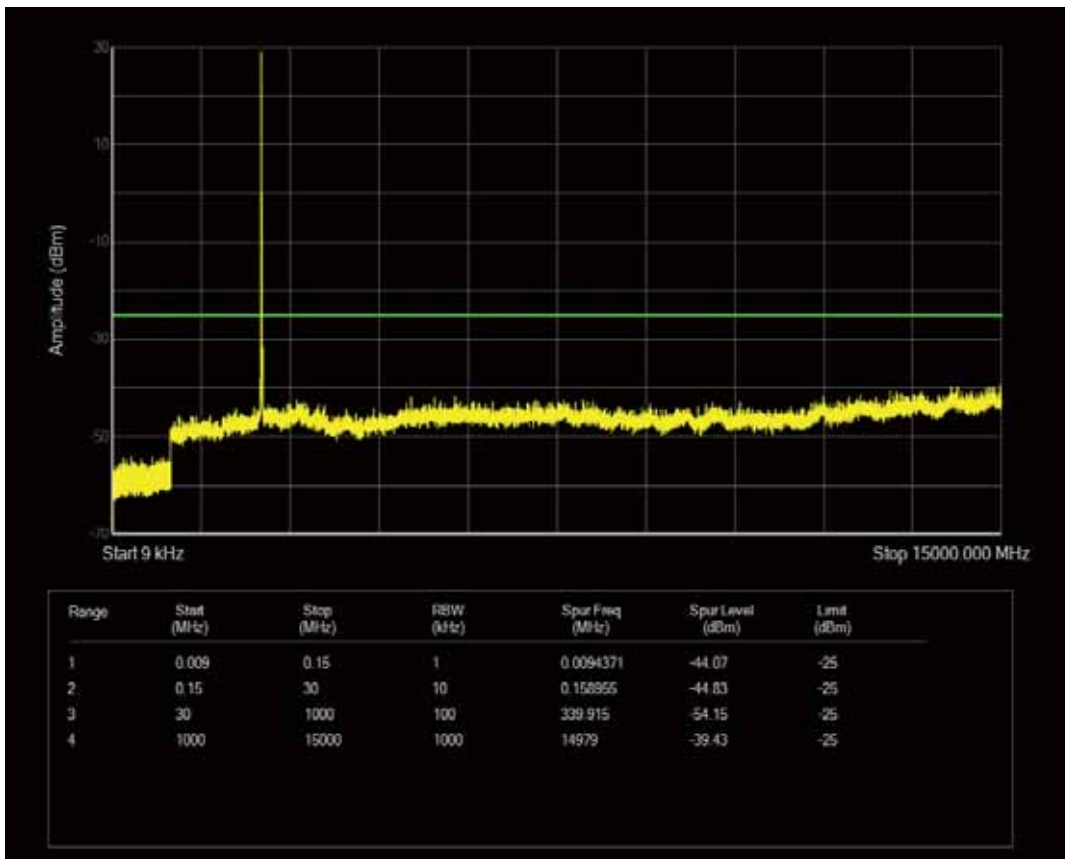

Band7 QAM16 BW=15MHz Channel=21100 RB Size=75 Position=#0