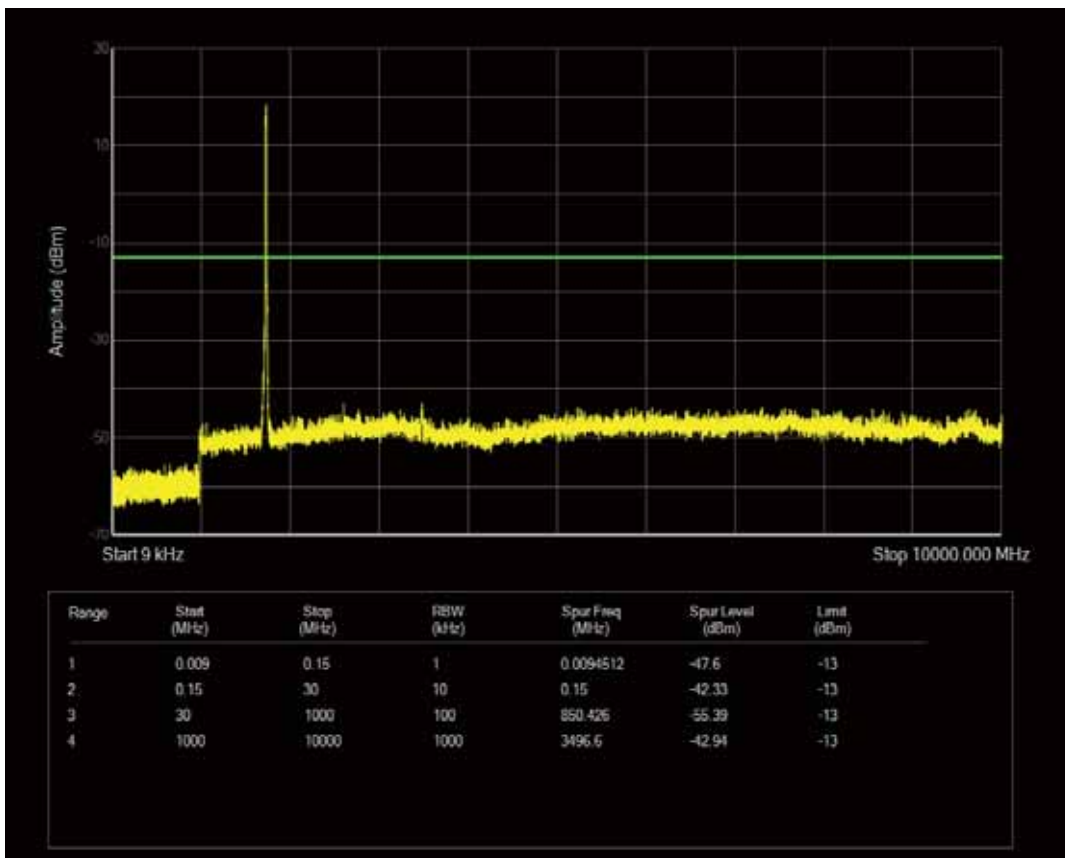

Band4 QPSK BW=15MHz Channel=20325 RB Size=1 Position=#0

Band4 QAM16 BW=15MHz Channel=20325 RB Size=1 Position=#0

Band4 QPSK BW=15MHz Channel=20325 RB Size=75 Position=#0

Band4 QAM16 BW=15MHz Channel=20325 RB Size=75 Position=#0