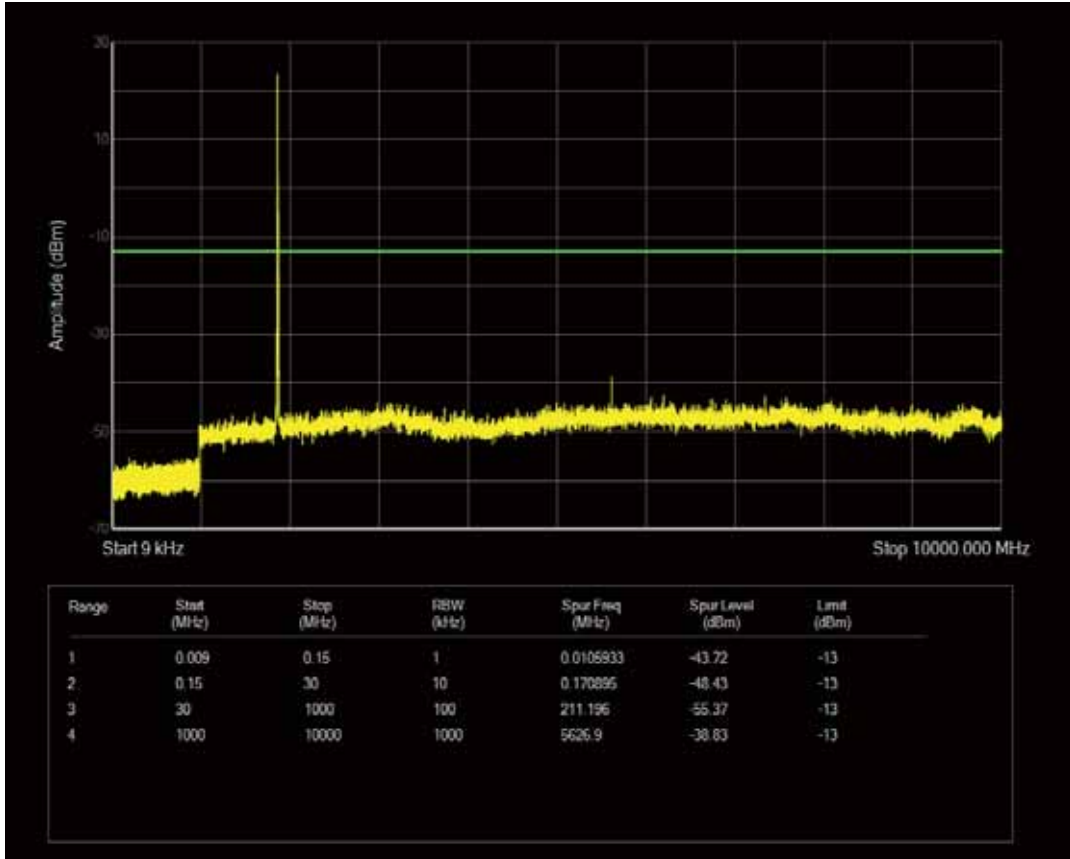

Band2 QAM16 BW=10MHz Channel=18900 RB Size=50 Position=#0