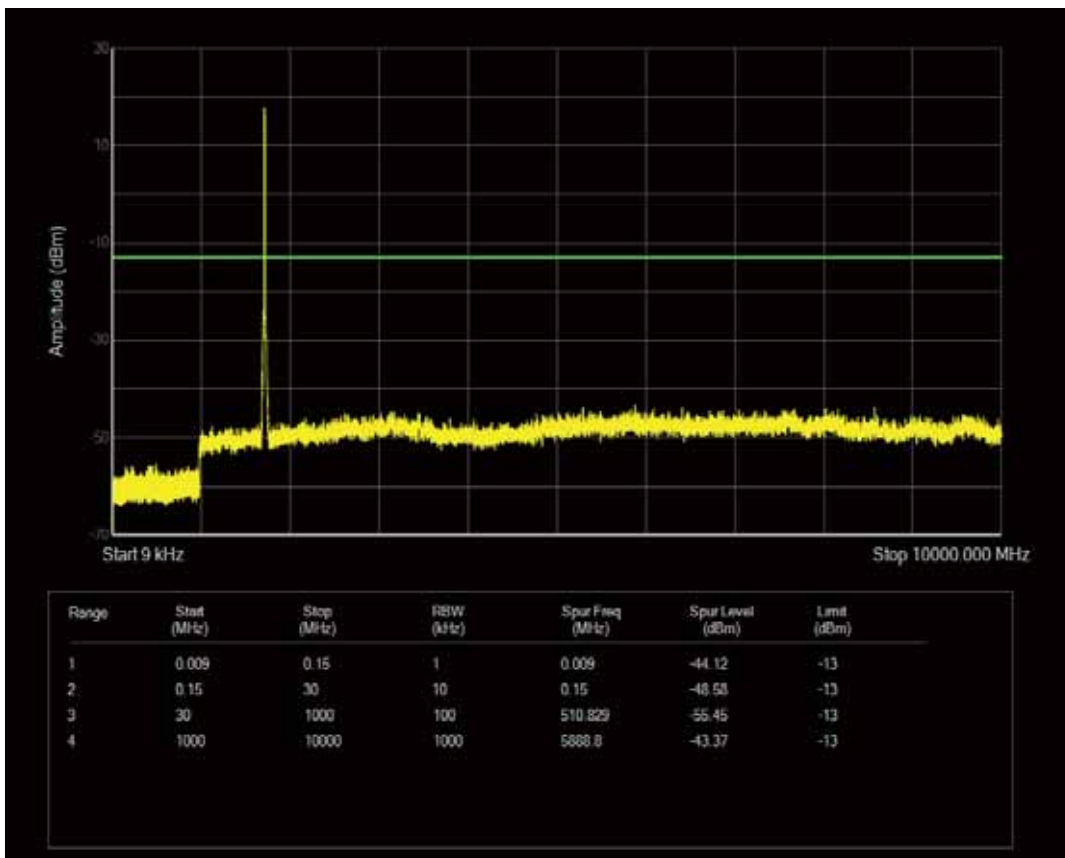

Band4 QAM16 BW=15MHz Channel=20025 RB Size=75 Position=#0

Band4 QPSK BW=15MHz Channel=20175 RB Size=75 Position=#0

Band4 QAM16 BW=15MHz Channel=20175 RB Size=1 Position=#0

Band4 QAM16 BW=15MHz Channel=20175 RB Size=75 Position=#0