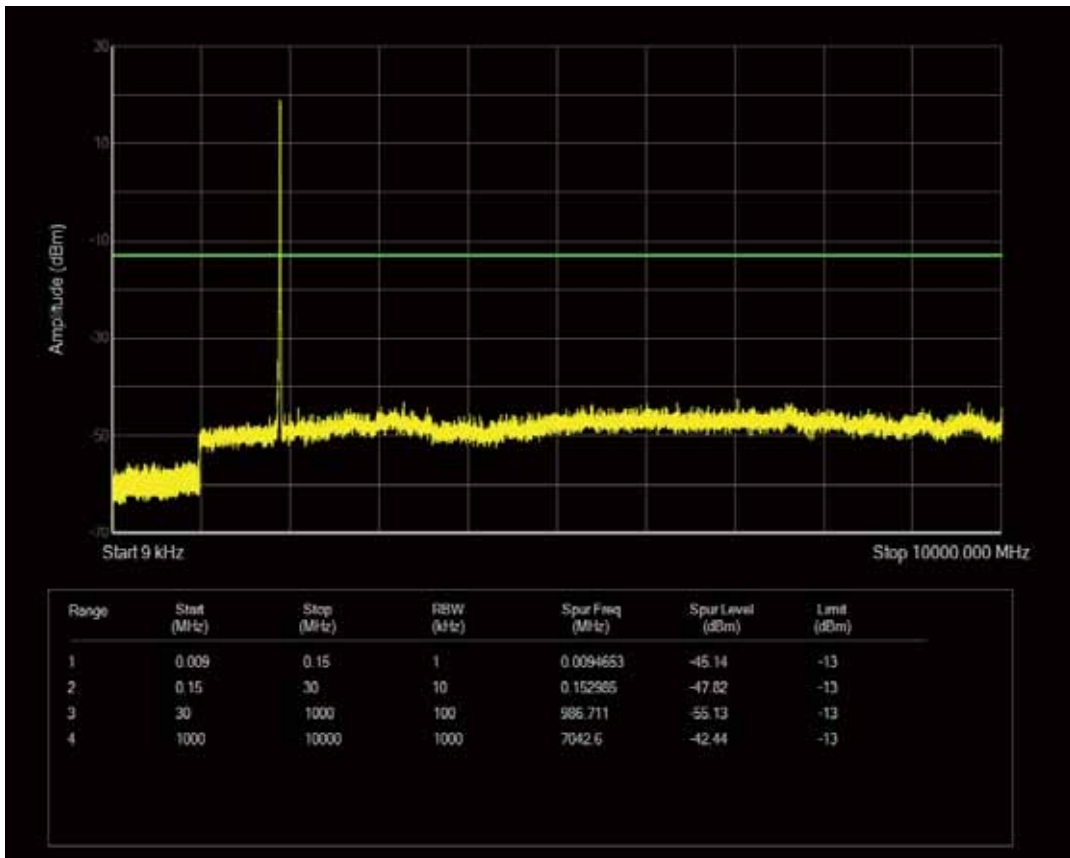

Band2 QAM16 BW=10MHz Channel=19150 RB Size=1 Position=#0