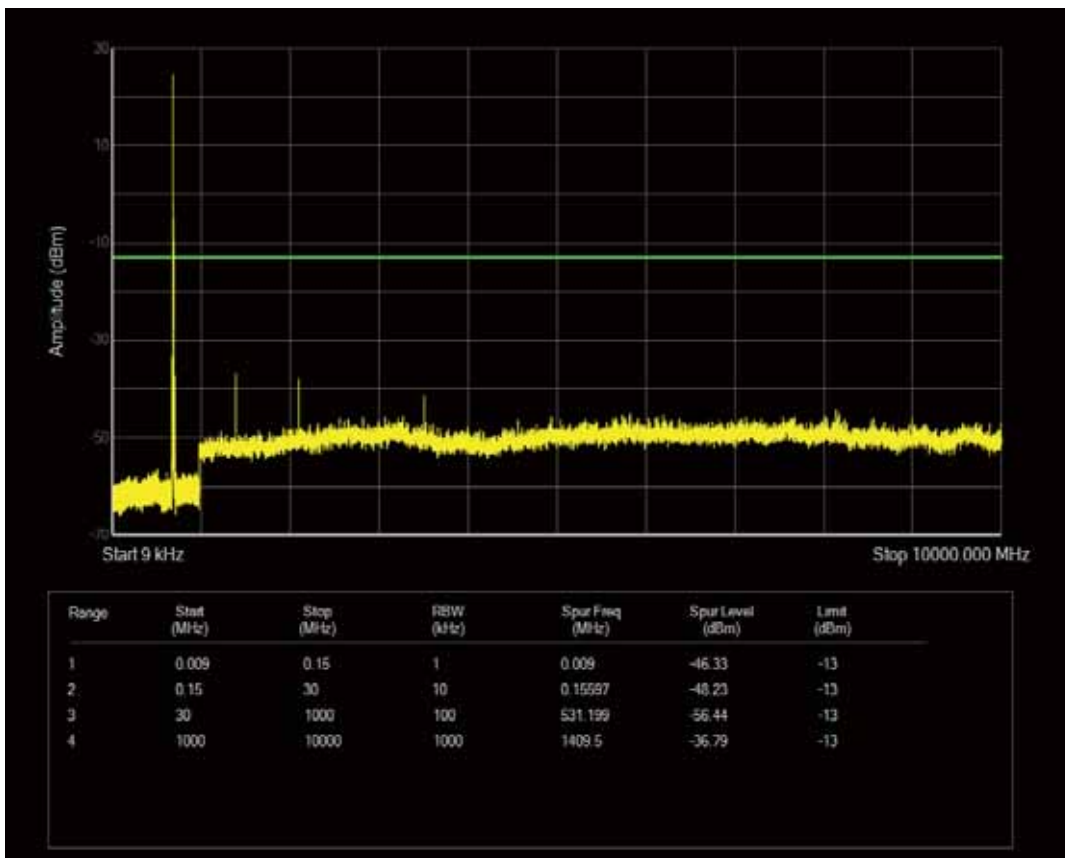

Band17 QAM16 BW=10MHz Channel=23780 RB Size=1 Position=#0