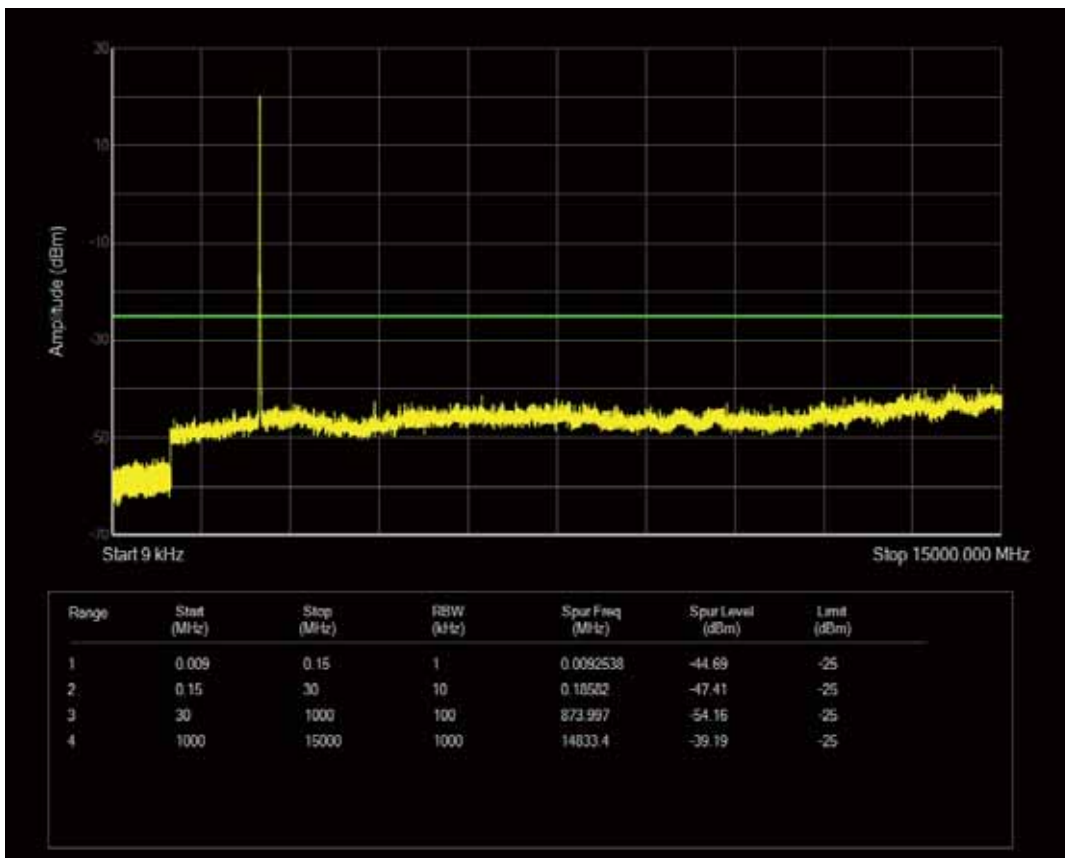

Band7 QPSK BW=10MHz Channel=20800 RB Size=50 Position=#0

Band7 QPSK BW=10MHz Channel=20800 RB Size=1 Position=#0

Band7 QAM16 BW=10MHz Channel=20800 RB Size=1 Position=#0

Band7 QAM16 BW=10MHz Channel=20800 RB Size=50 Position=#0