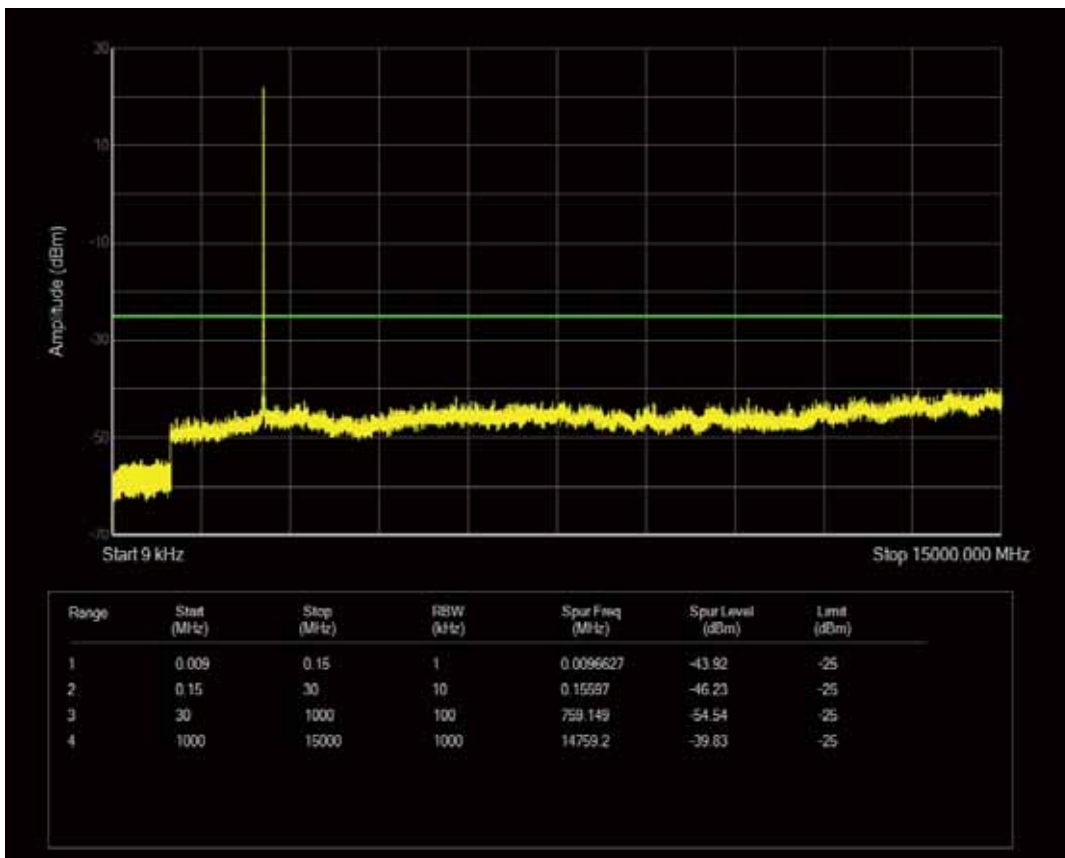

Band7 QPSK BW=5MHz Channel=21425 RB Size=1 Position=#0

Band7 QPSK BW=5MHz Channel=21425 RB Size=25 Position=#0

Band7 QAM16 BW=5MHz Channel=21425 RB Size=1 Position=#0

Band7 QAM16 BW=5MHz Channel=21425 RB Size=25 Position=#0