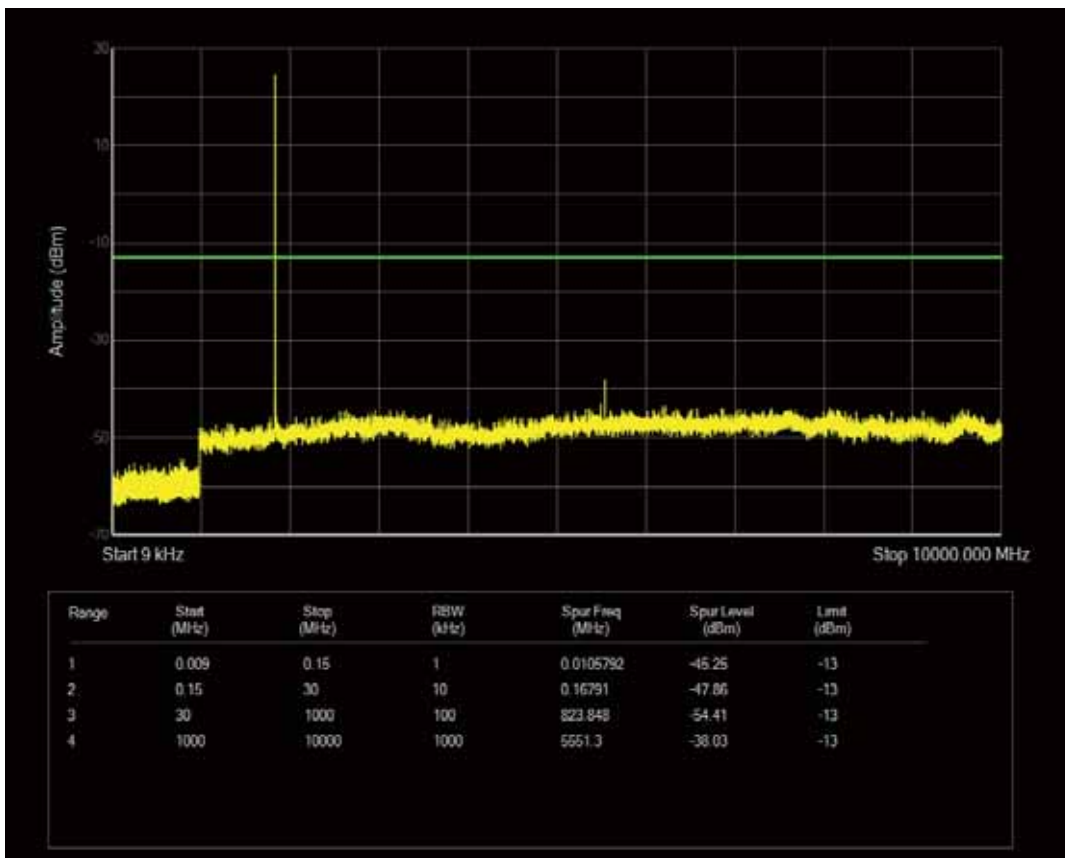

Band2 QAM16 BW=1.4MHz Channel=18607 RB Size=1 Position=#0