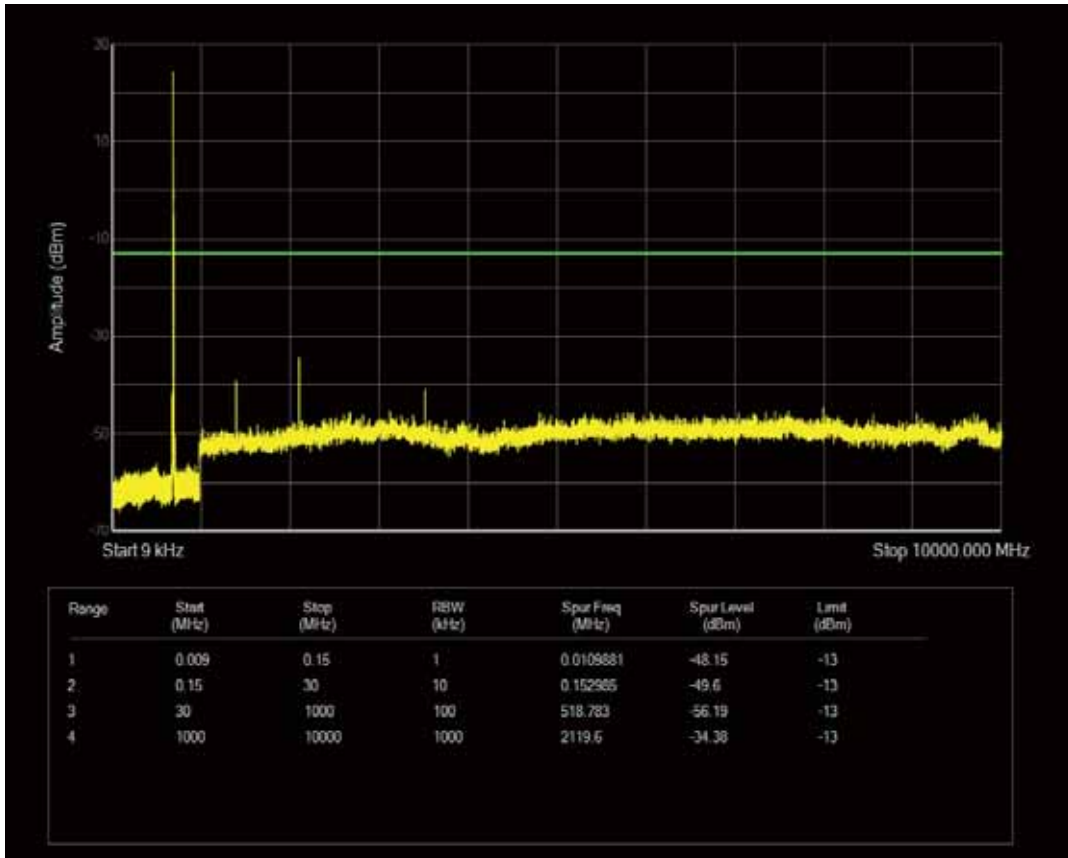

Band17 QPSK BW=10MHz Channel=23800 RB Size=50 Position=#0