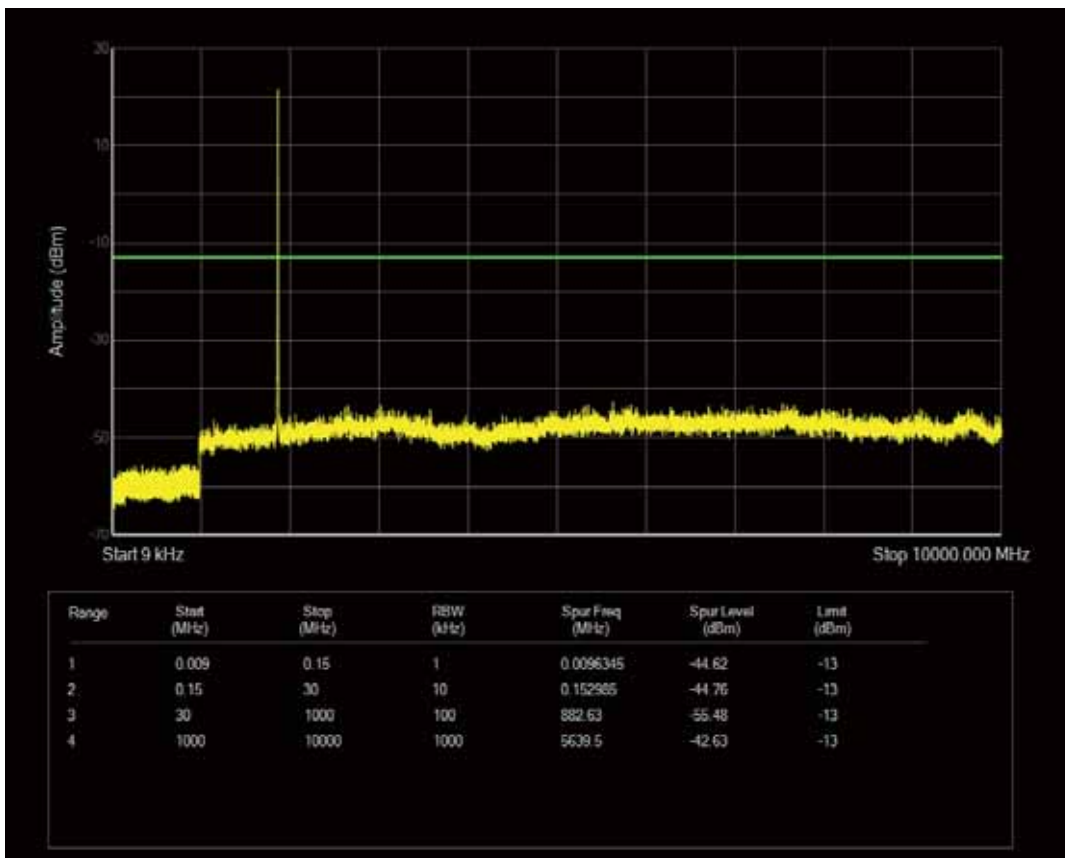

Band2 QAM16 BW=3MHz Channel=18900 RB Size=1 Position=#0