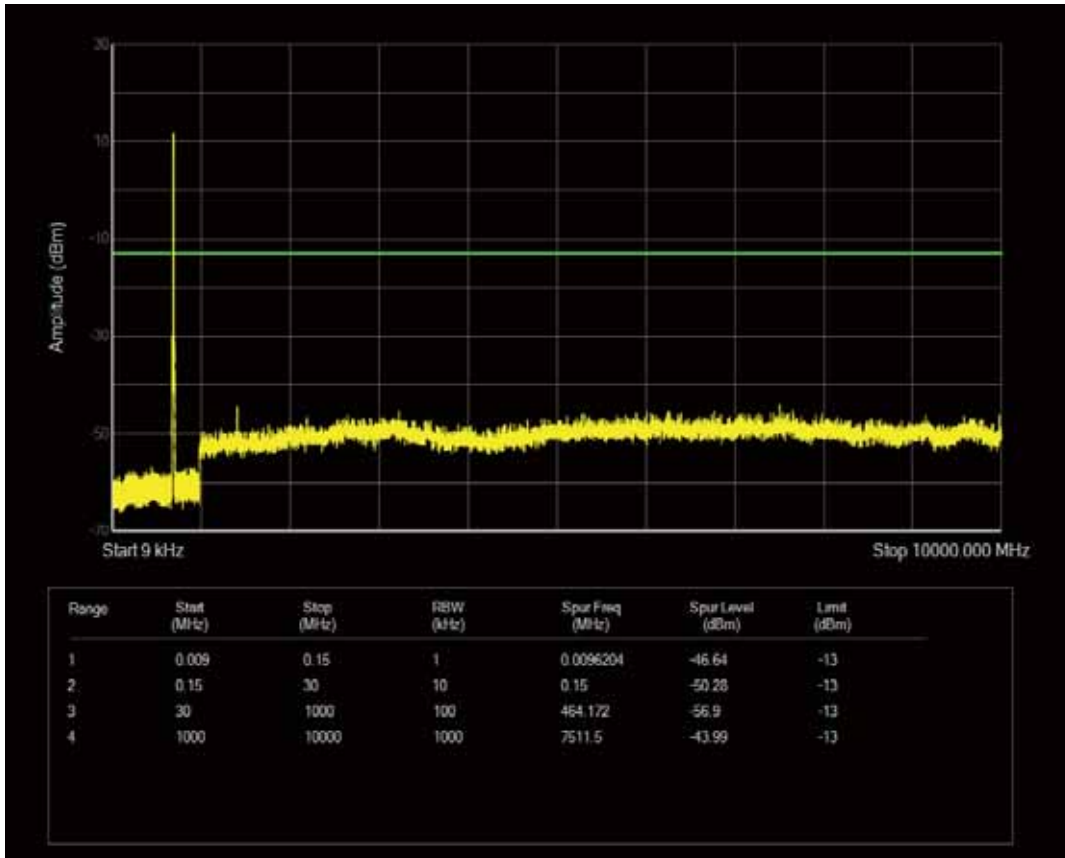

Band17 QAM16 BW=10MHz Channel=23790 RB Size=1 Position=#0