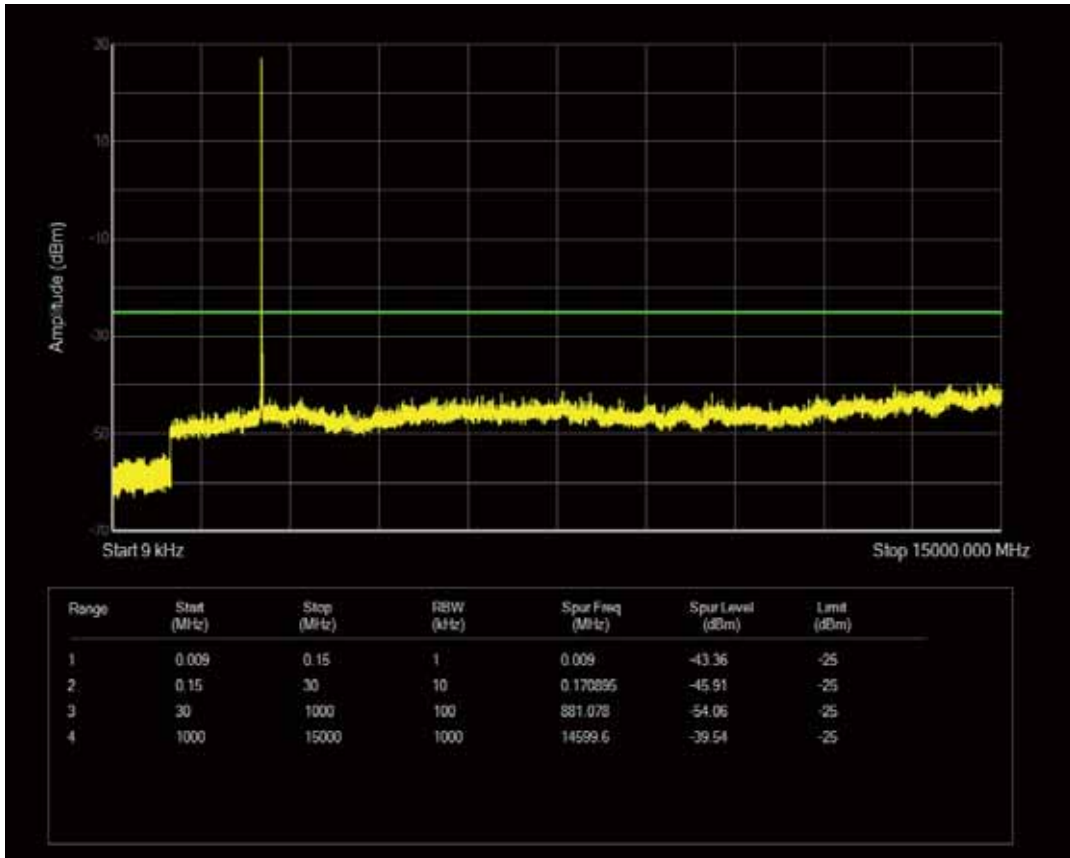

Band7 QPSK BW=5MHz Channel=21100 RB Size=25 Position=#0