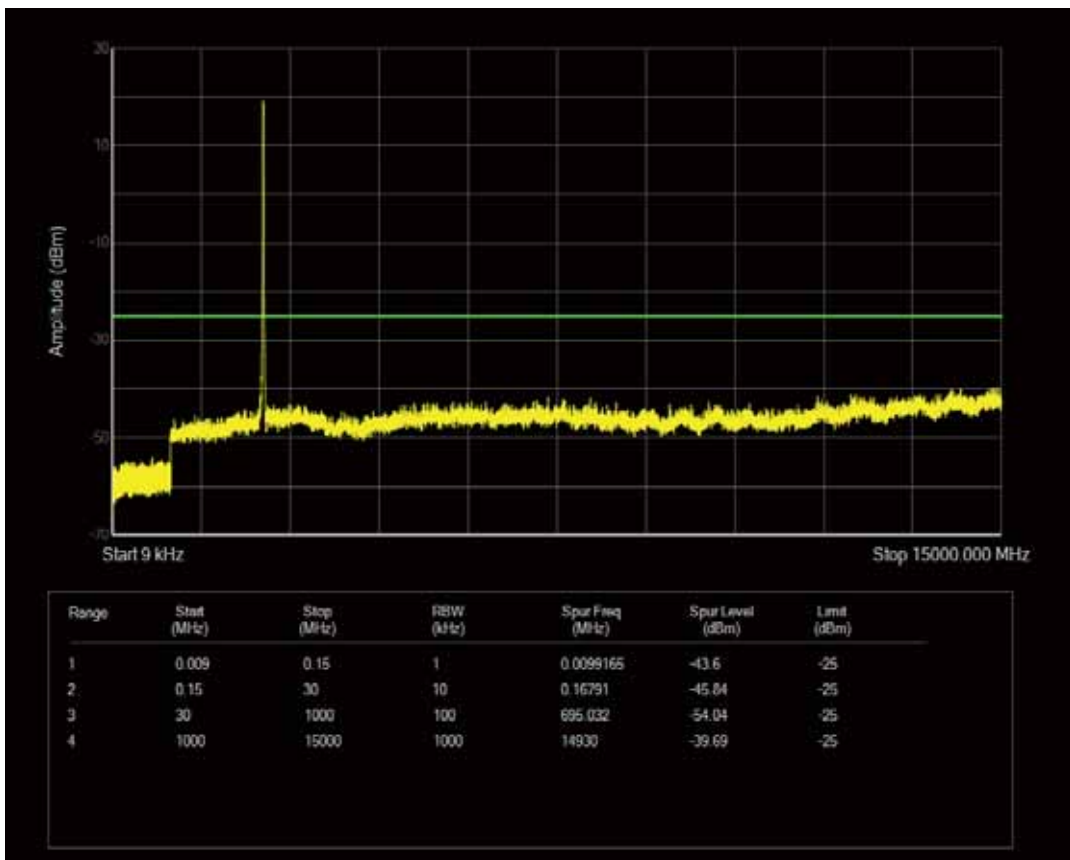

Band7 QPSK BW=15MHz Channel=21375 RB Size=1 Position=#0

Band7 QPSK BW=15MHz Channel=21375 RB Size=75 Position=#0

Band7 QAM16 BW=15MHz Channel=21375 RB Size=1 Position=#0

Band7 QAM16 BW=15MHz Channel=21375 RB Size=75 Position=#0