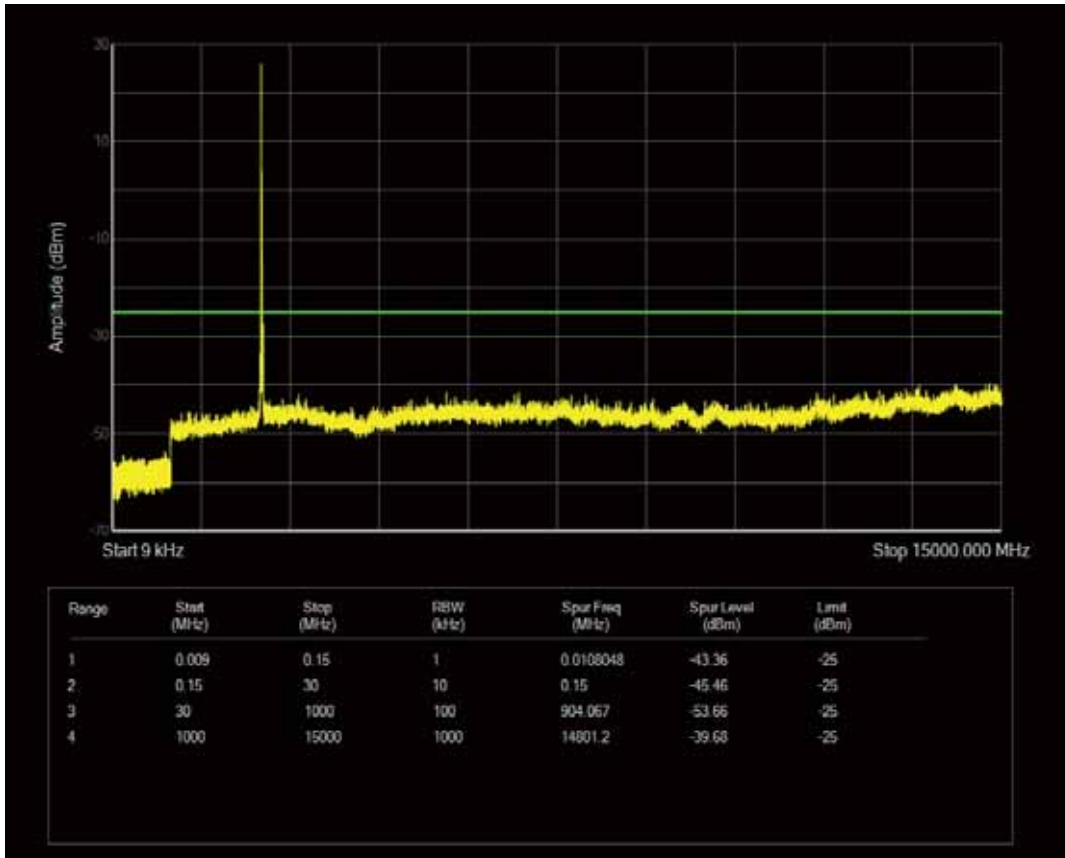

Band7 QPSK BW=20MHz Channel=21100 RB Size=100 Position=#0