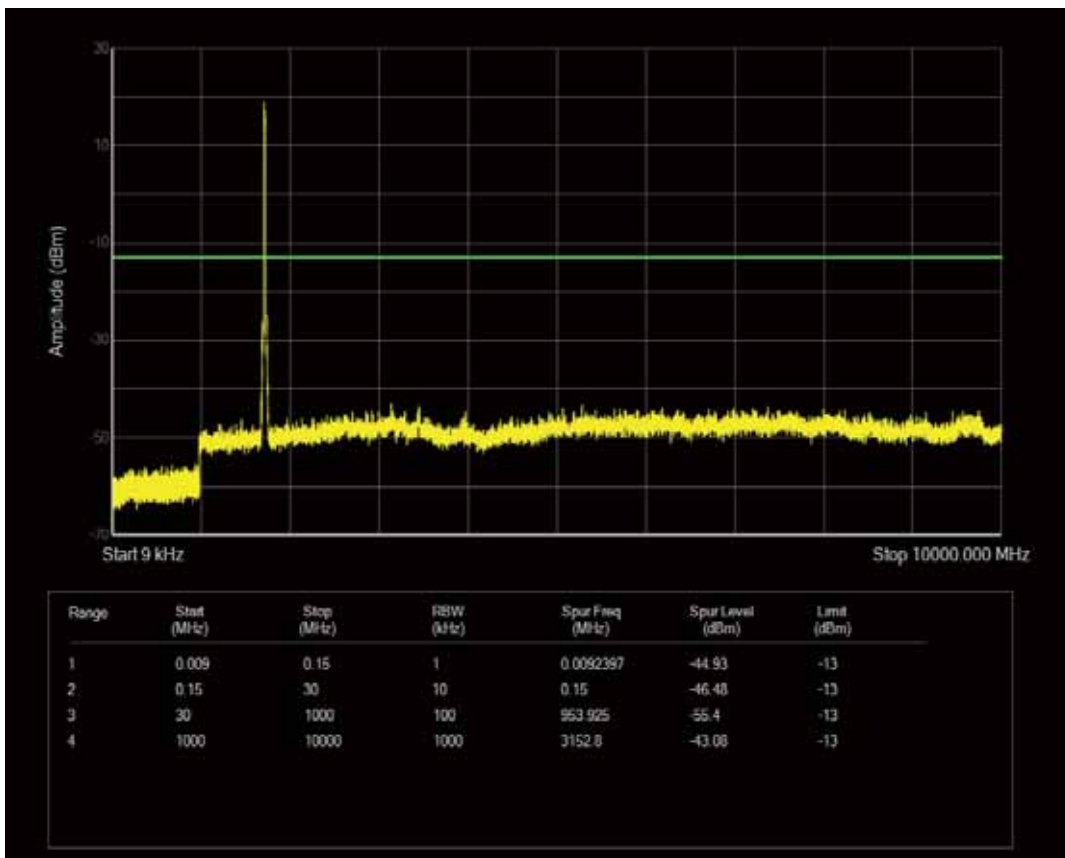

Band4 QAM16 BW=20MHz Channel=20175 RB Size=1 Position=#0