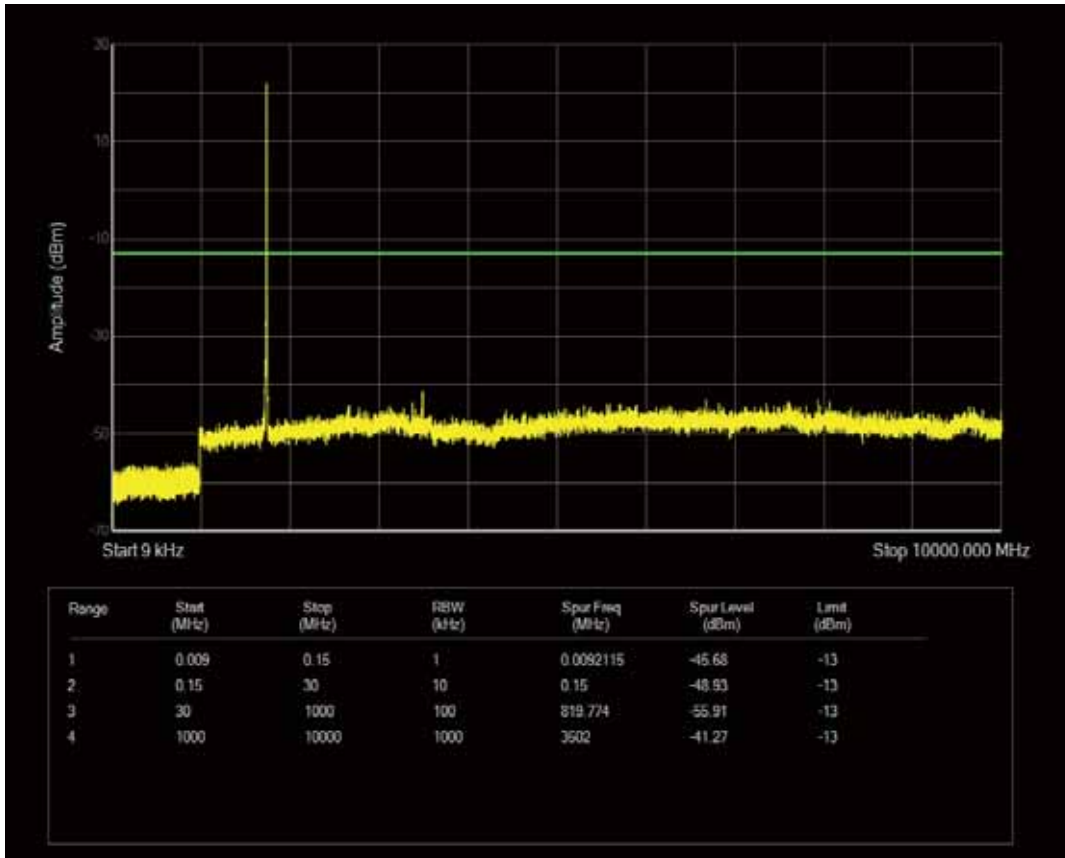

Band4 QPSK BW=10MHz Channel=20000 RB Size=50 Position=#0