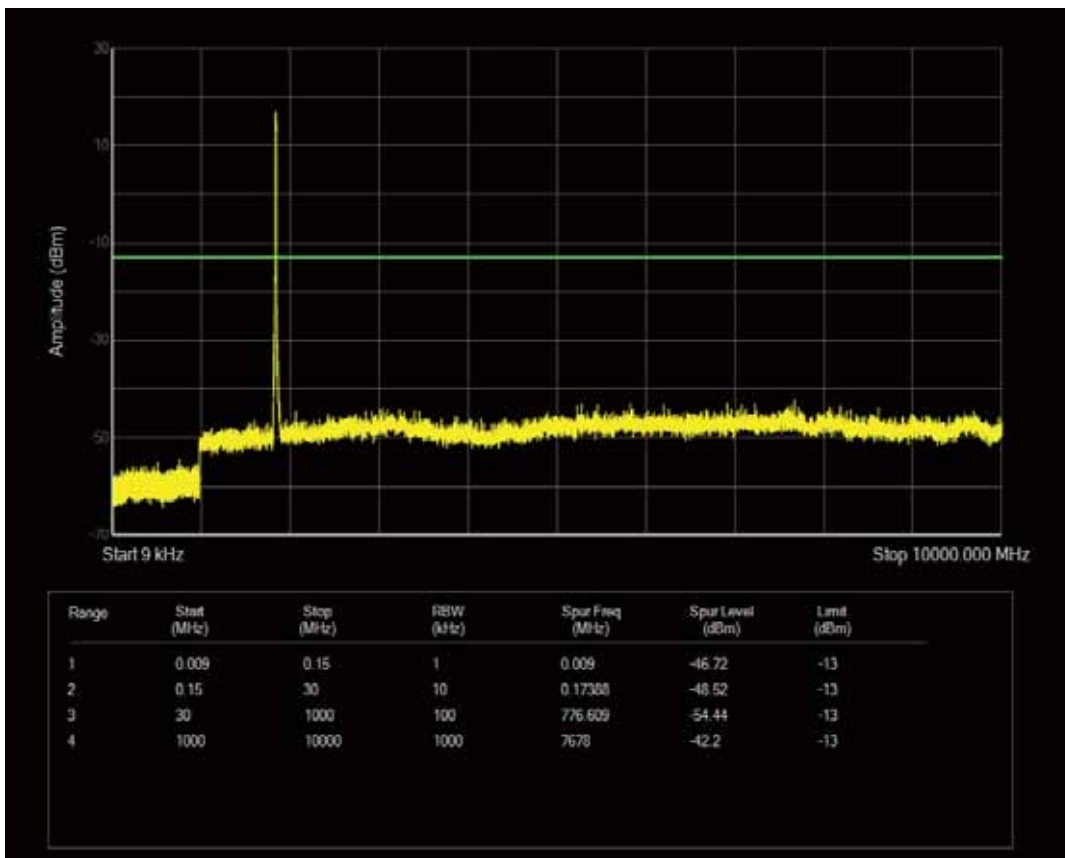

Band2 QAM16 BW=10MHz Channel=19150 RB Size=50 Position=#0

Band2 QPSK BW=15MHz Channel=18675 RB Size=75 Position=#0

Band2 QAM16 BW=15MHz Channel=18675 RB Size=1 Position=#0

Band2 QAM16 BW=15MHz Channel=18675 RB Size=75 Position=#0