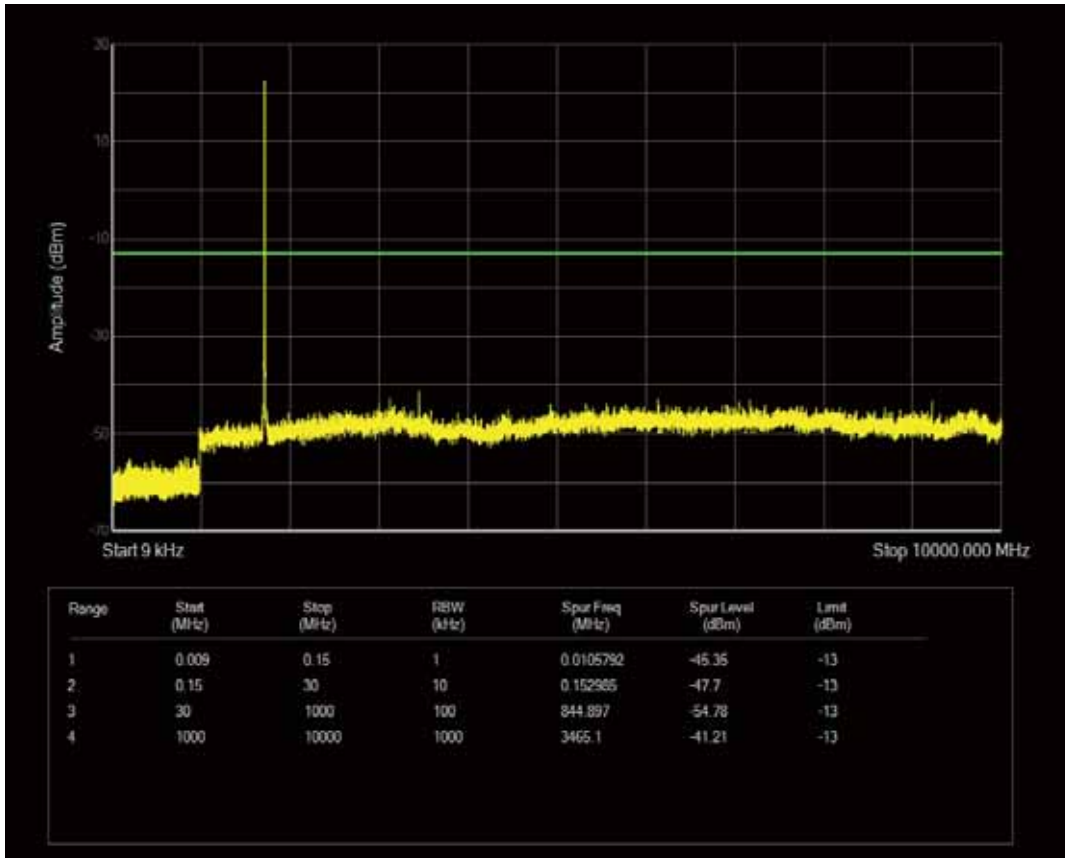

Band4 QPSK BW=3MHz Channel=20175 RB Size=1 Position=#0