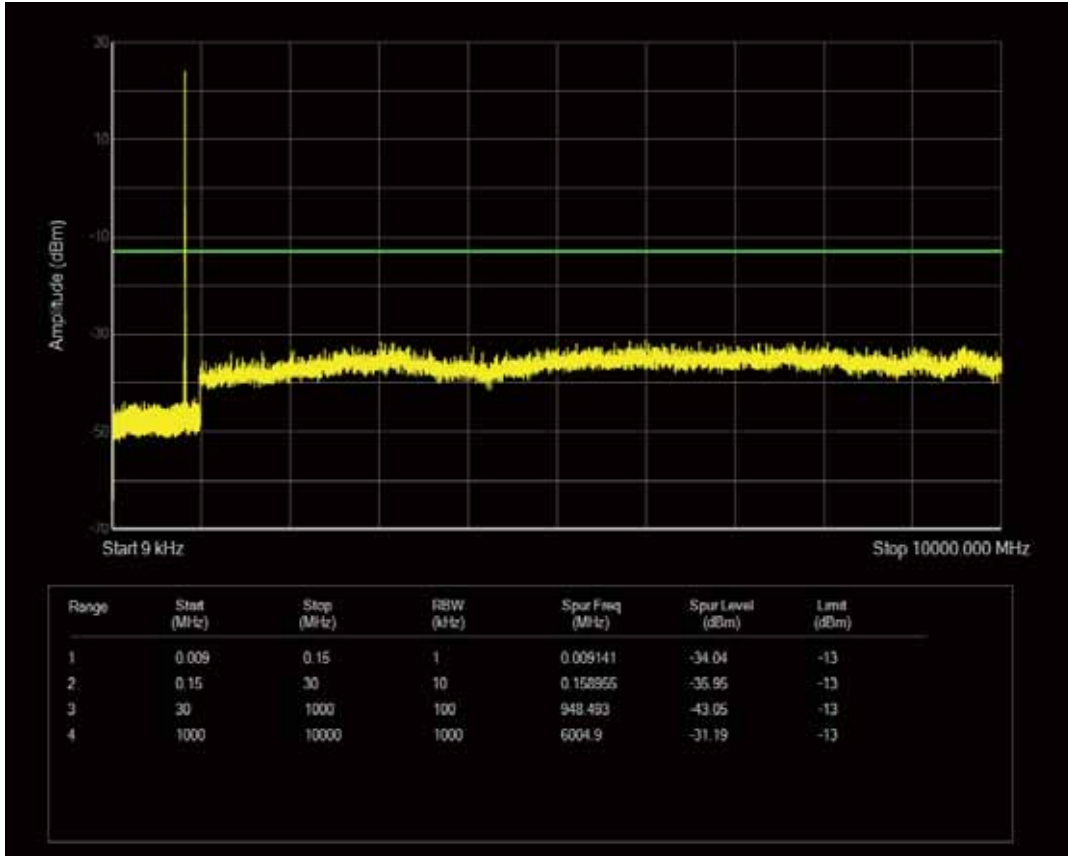

Band5 QAM16 BW=5MHz Channel=20525 RB Size=25 Position=#0