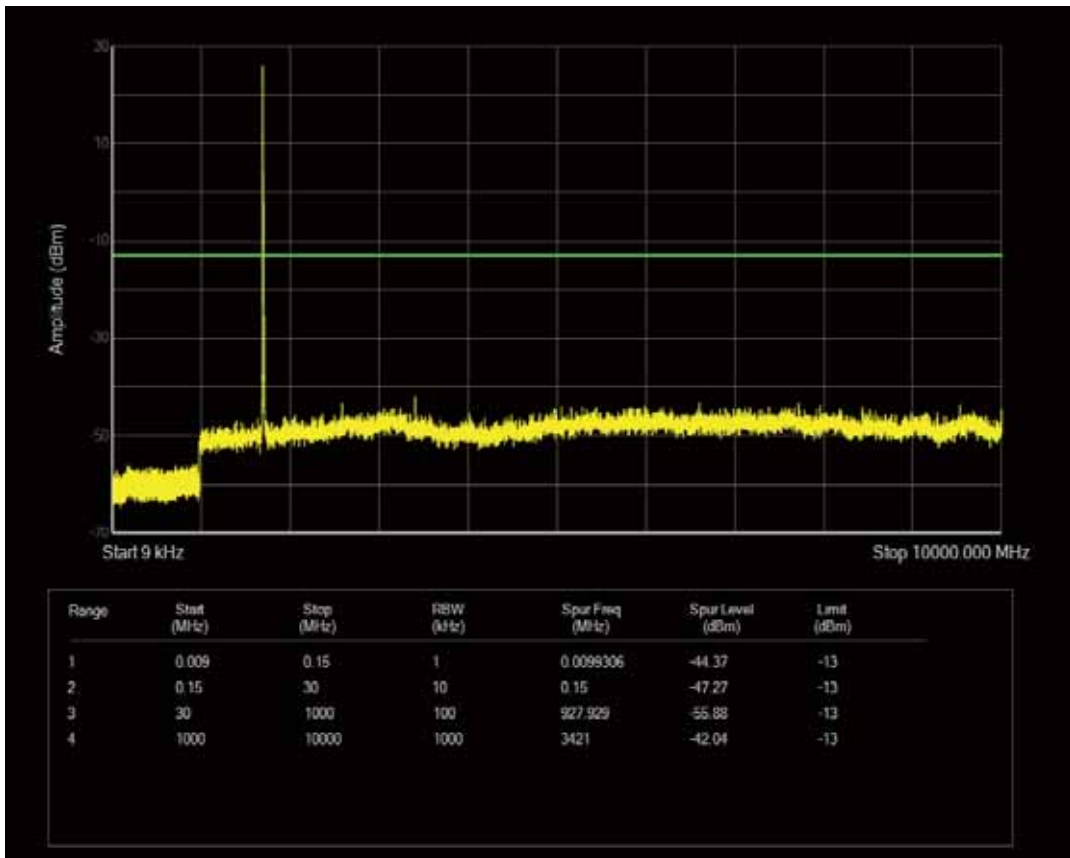

Band4 QAM16 BW=5MHz Channel=20375 RB Size=25 Position=#0

Band4 QPSK BW=10MHz Channel=20000 RB Size=50 Position=#0

Band4 QAM16 BW=10MHz Channel=20000 RB Size=50 Position=#0

Band4 QAM16 BW=10MHz Channel=20000 RB Size=1 Position=#0