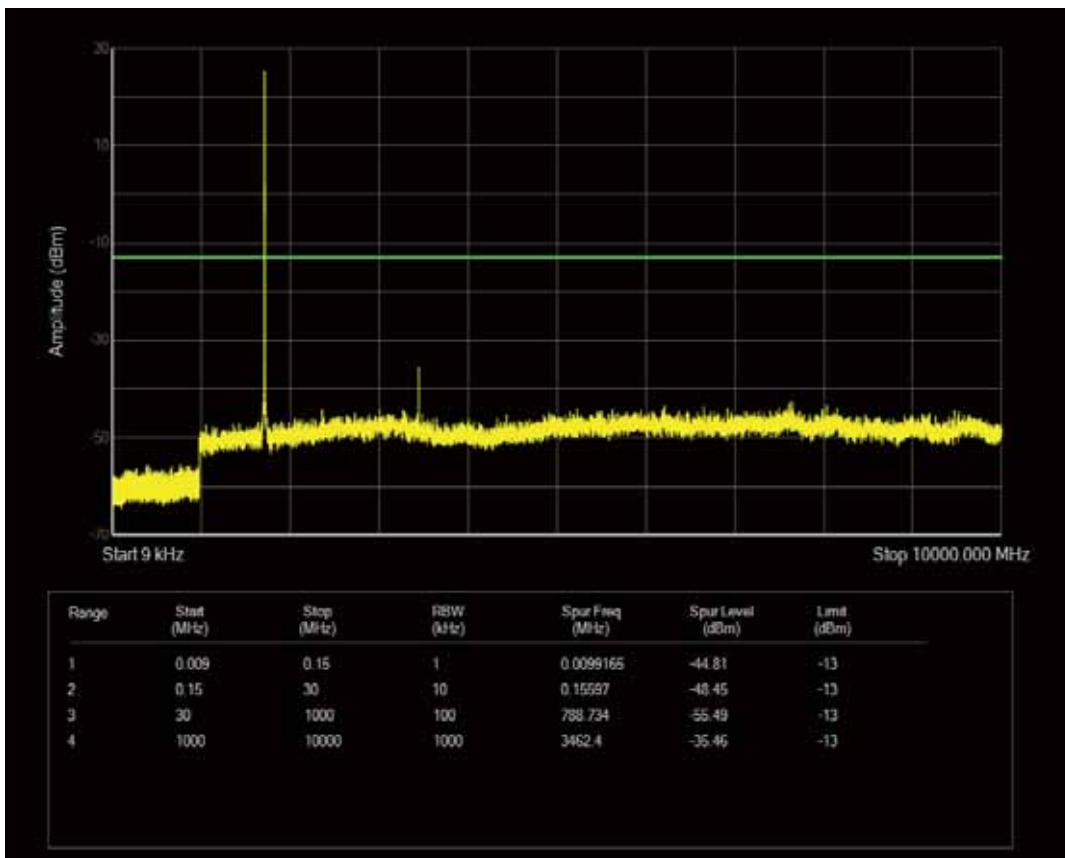

Band4 QAM16 BW=3MHz Channel=20175 RB Size=1 Position=#0