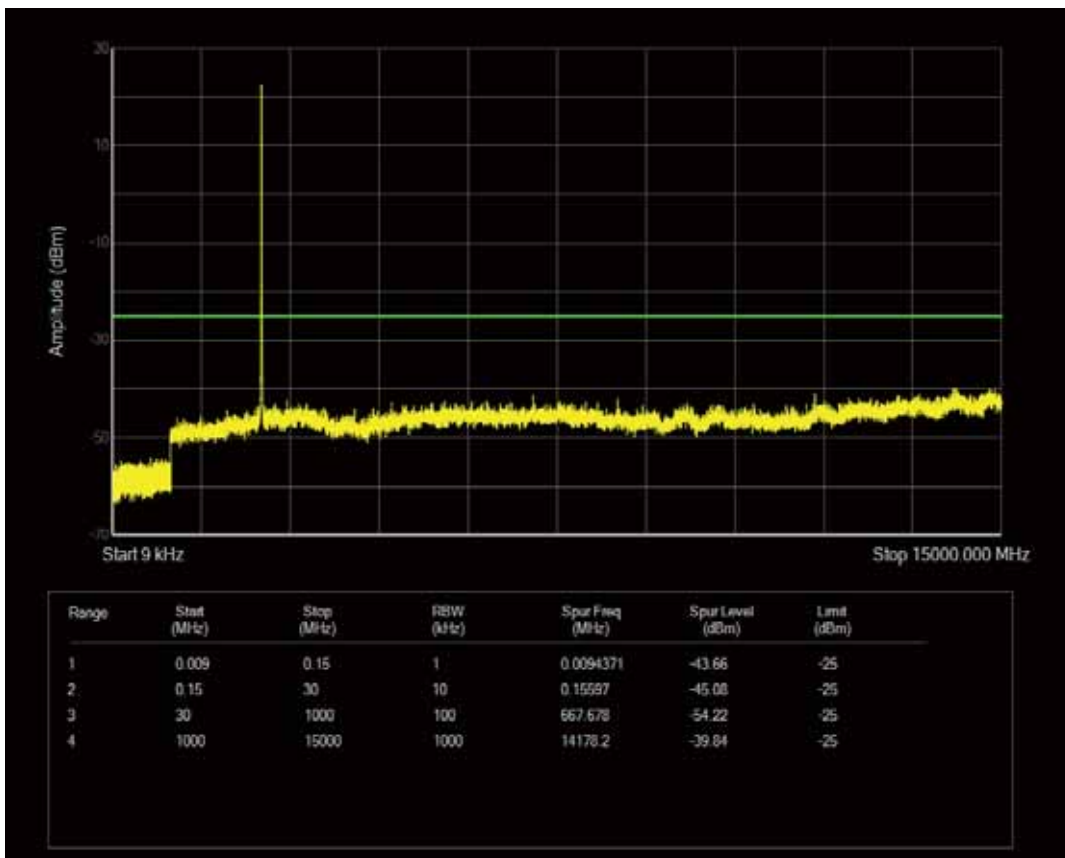

Band7 QPSK BW=5MHz Channel=21100 RB Size=1 Position=#0

Band7 QPSK BW=5MHz Channel=21100 RB Size=25 Position=#0

Band7 QAM16 BW=5MHz Channel=21100 RB Size=1 Position=#0

Band7 QAM16 BW=5MHz Channel=21100 RB Size=25 Position=#0