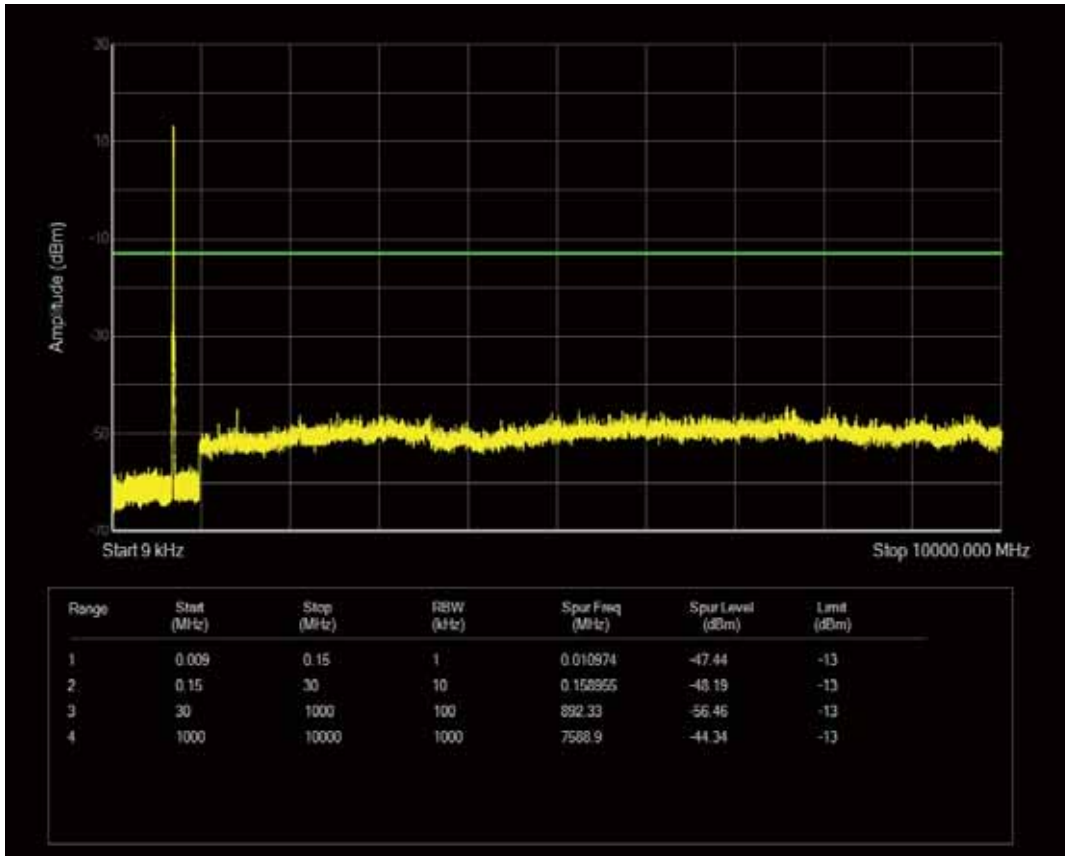

Band17 QPSK BW=10MHz Channel=23780 RB Size=1 Position=#0