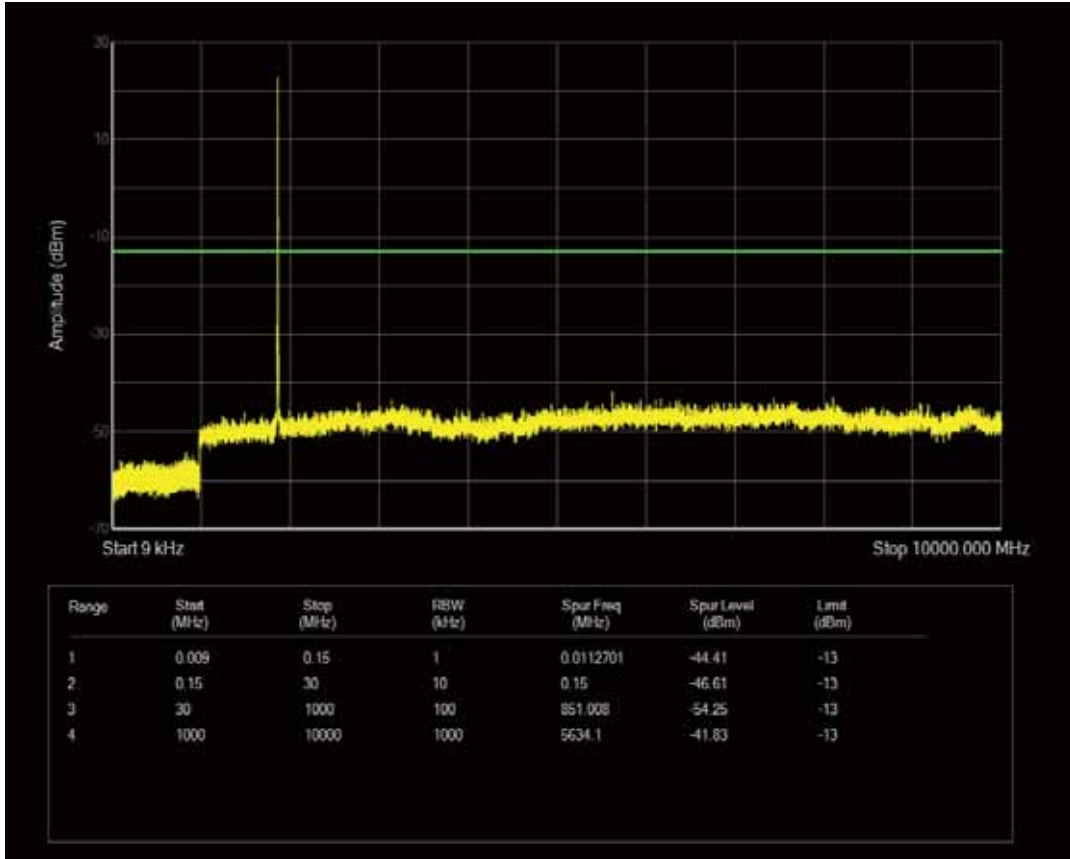

Band2 QPSK BW=5MHz Channel=19175 RB Size=1 Position=#0