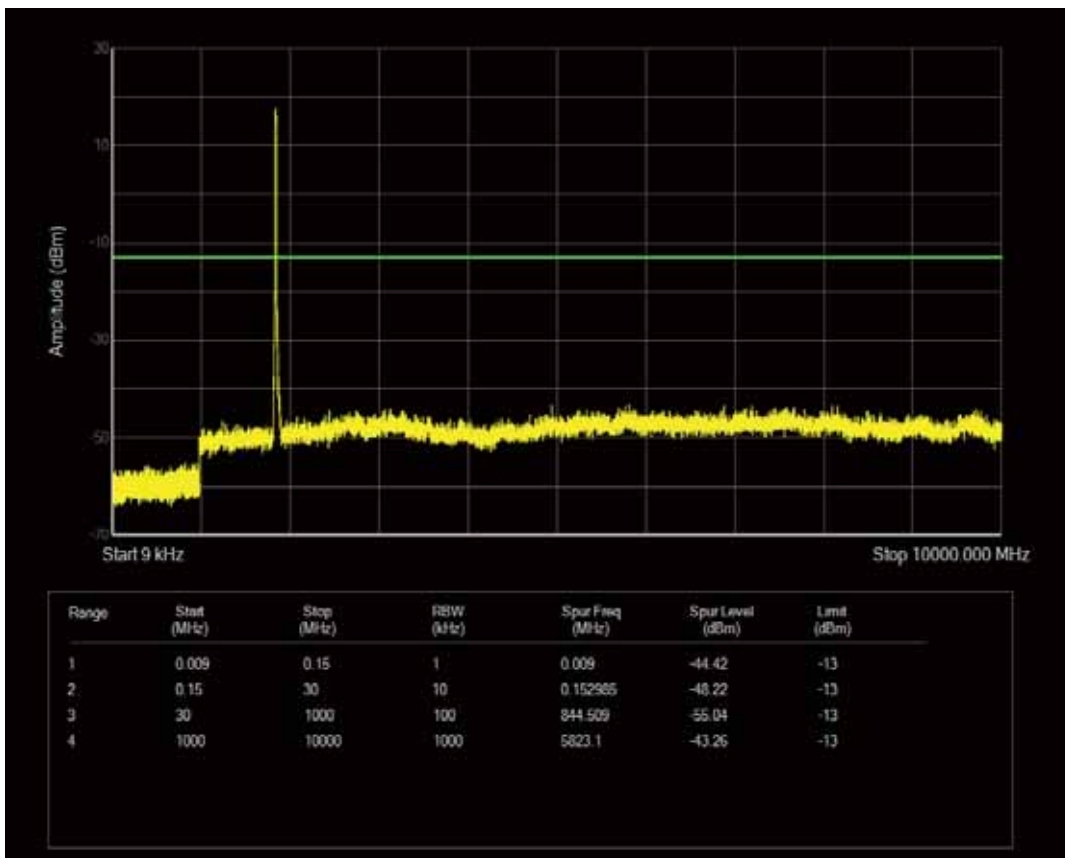

Band2 QAM16 BW=15MHz Channel=18675 RB Size=1 Position=#0