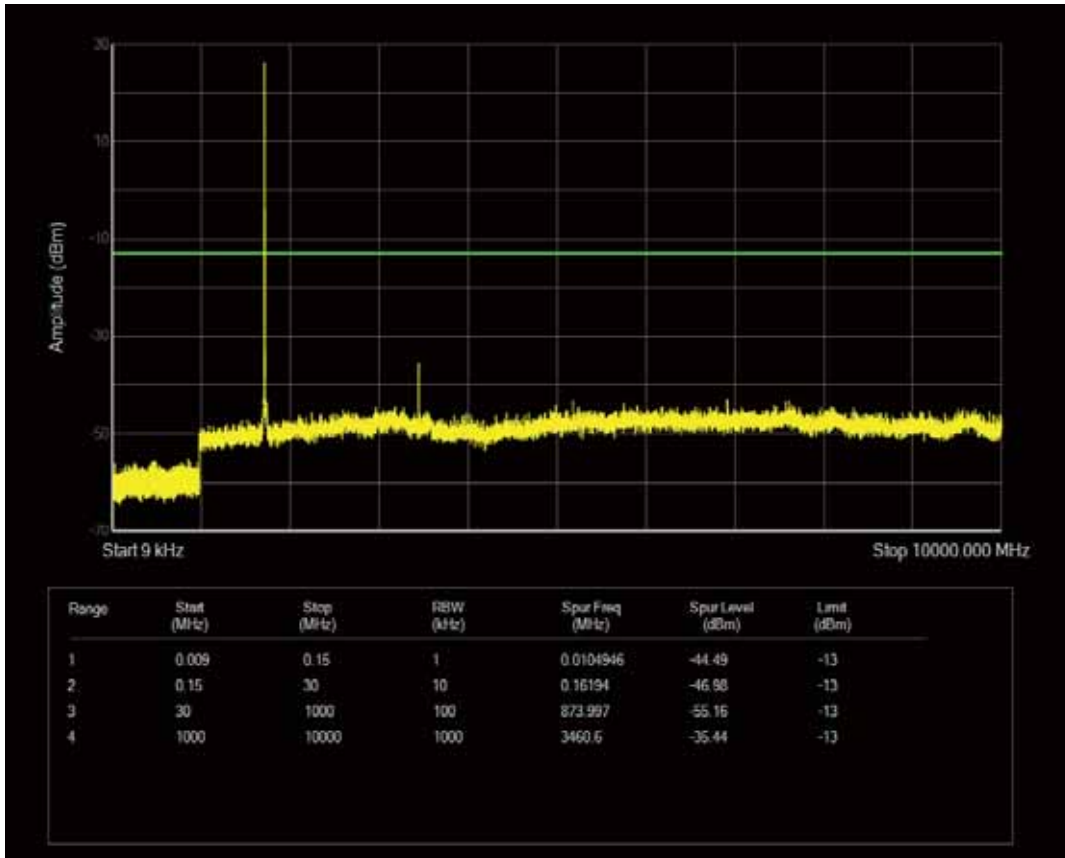

Band4 QAM16 BW=5MHz Channel=20175 RB Size=25 Position=#0