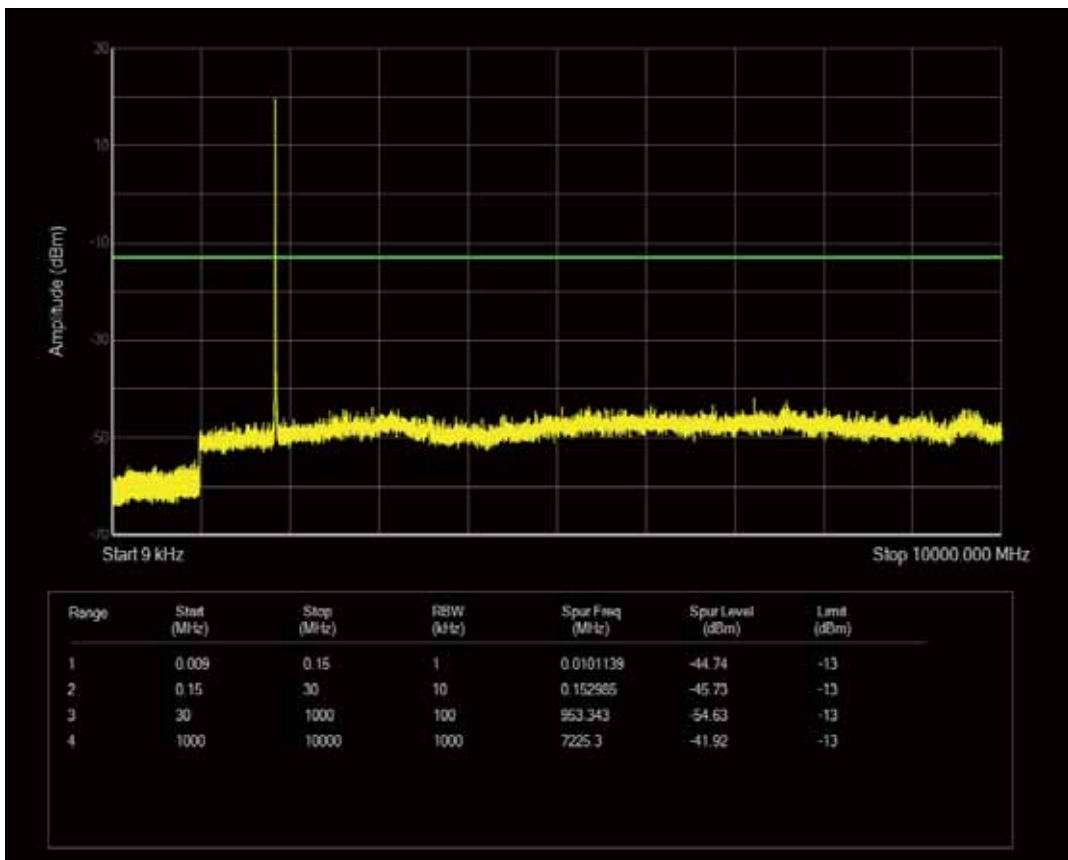

Band2 QAM16 BW=5MHz Channel=18625 RB Size=1 Position=#0