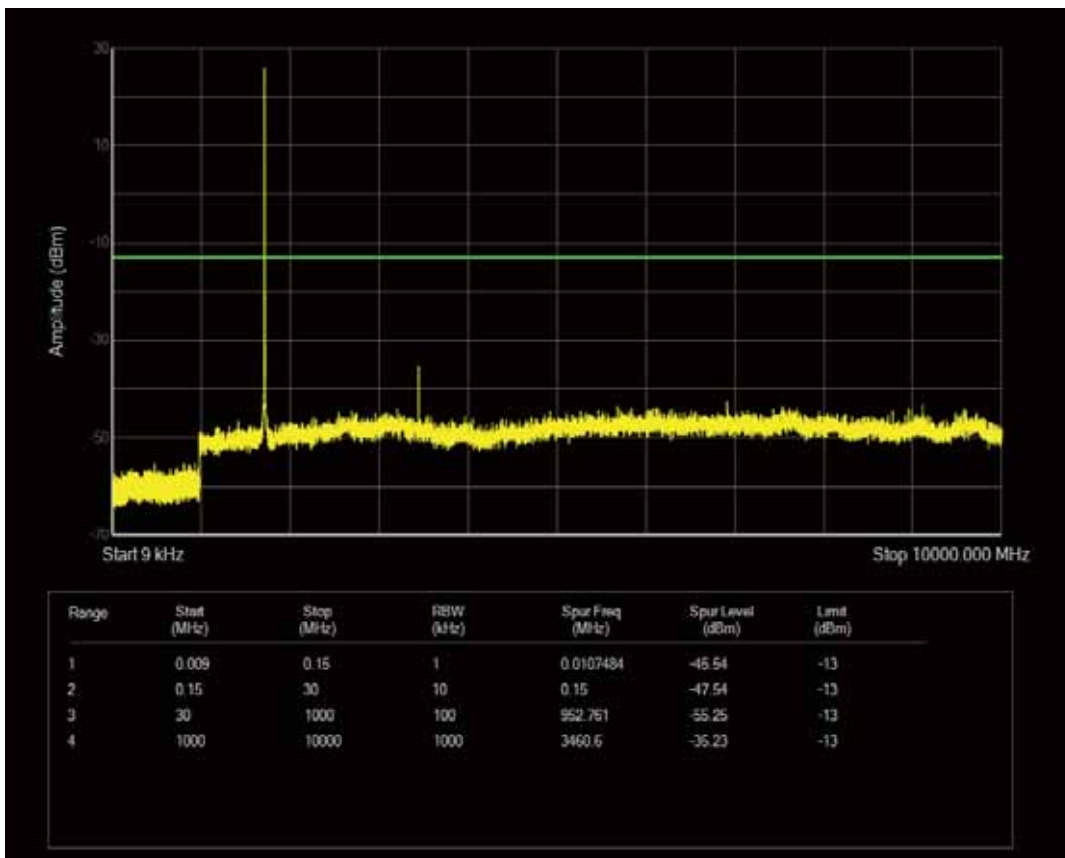

Band4 QPSK BW=5MHz Channel=19975 RB Size=1 Position=#0

Band4 QPSK BW=5MHz Channel=19975 RB Size=25 Position=#0

Band4 QAM16 BW=5MHz Channel=19975 RB Size=1 Position=#0

Band4 QPSK BW=5MHz Channel=20175 RB Size=1 Position=#0