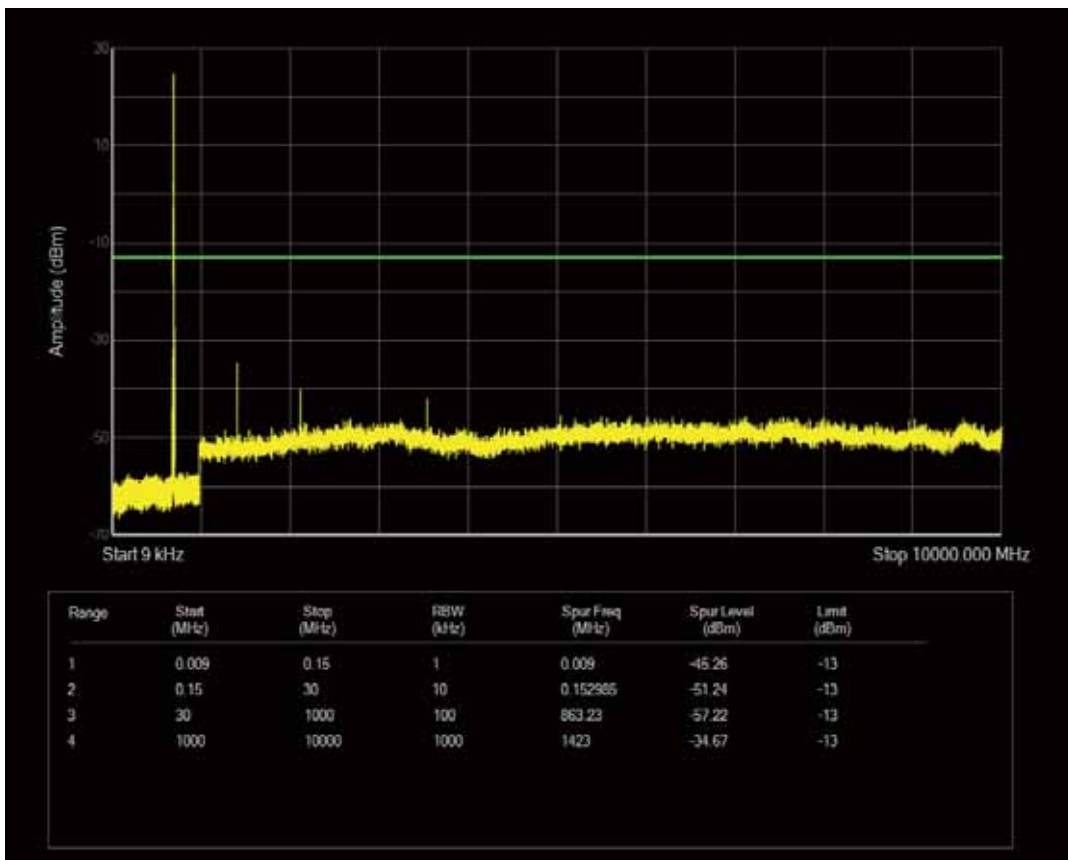

Band17 QAM16 BW=5MHz Channel=23790 RB Size=25 Position=#0

Band17 QPSK BW=5MHz Channel=23825 RB Size=25 Position=#0

Band17 QAM16 BW=5MHz Channel=23825 RB Size=25 Position=#0

Band17 QAM16 BW=5MHz Channel=23825 RB Size=1 Position=#0