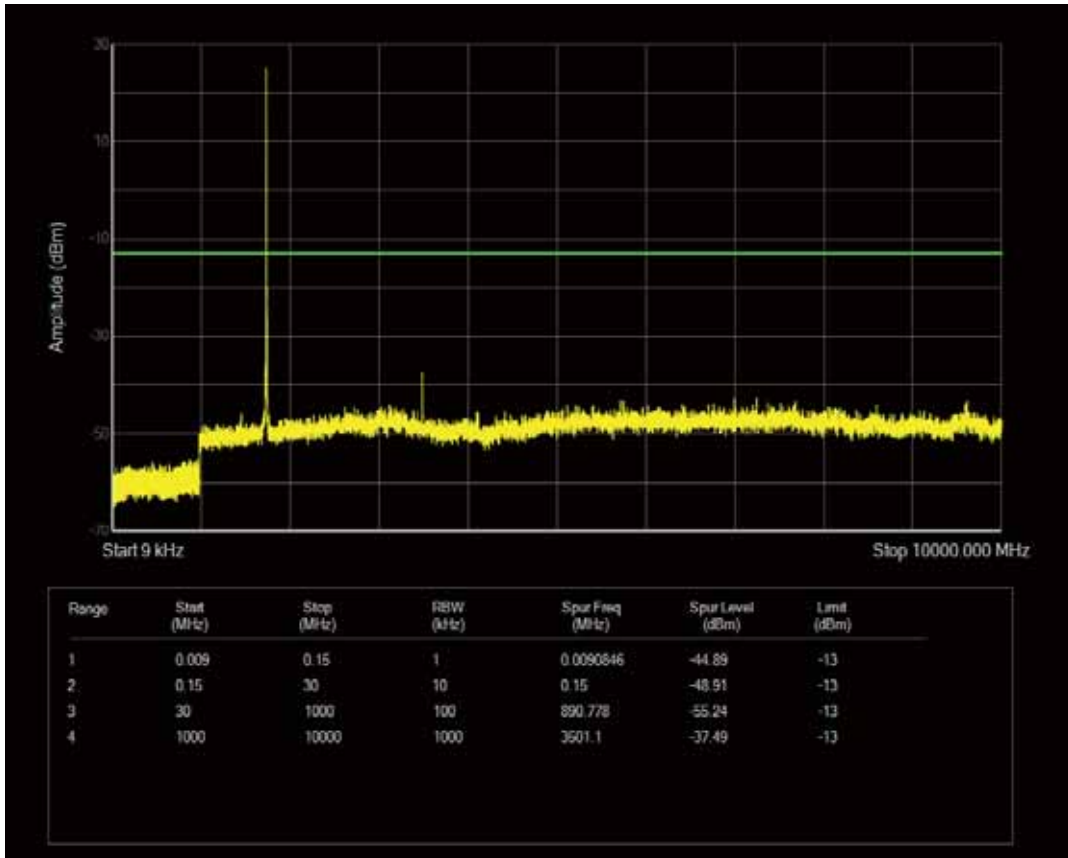

Band4 QPSK BW=5MHz Channel=20375 RB Size=25 Position=#0