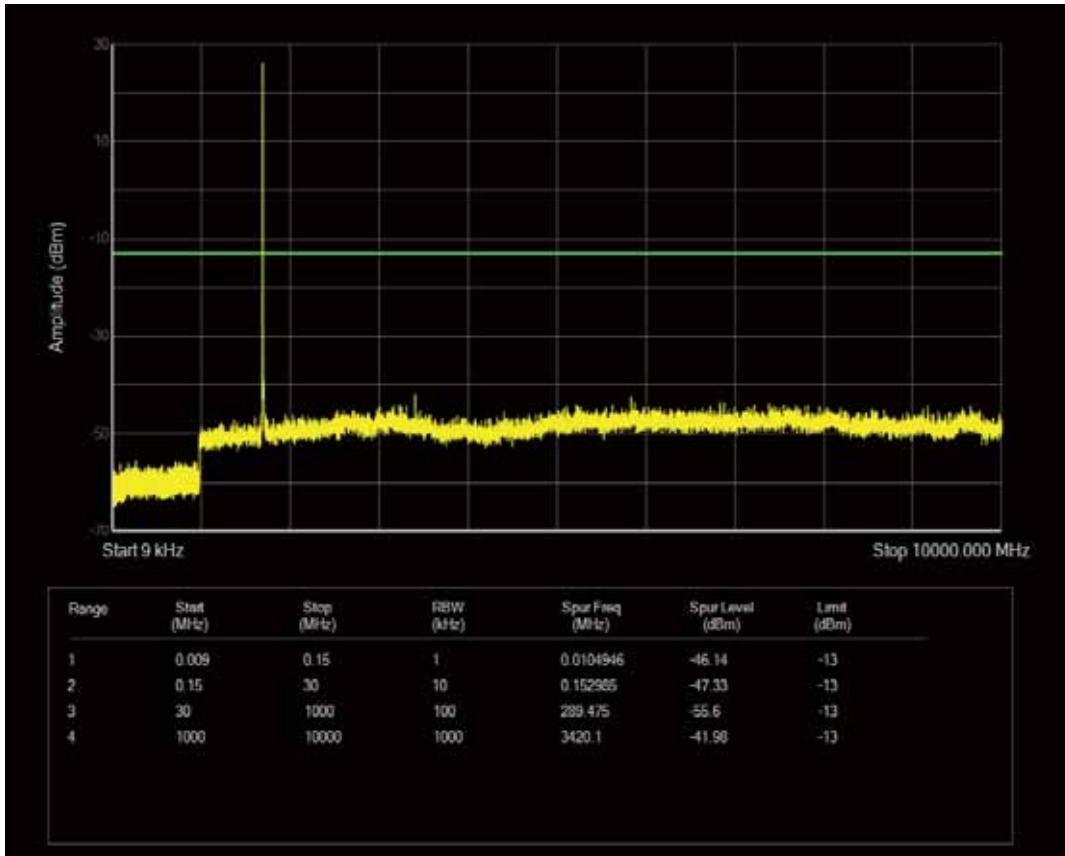

Band4 QAM16 BW=3MHz Channel=19965 RB Size=15 Position=#0