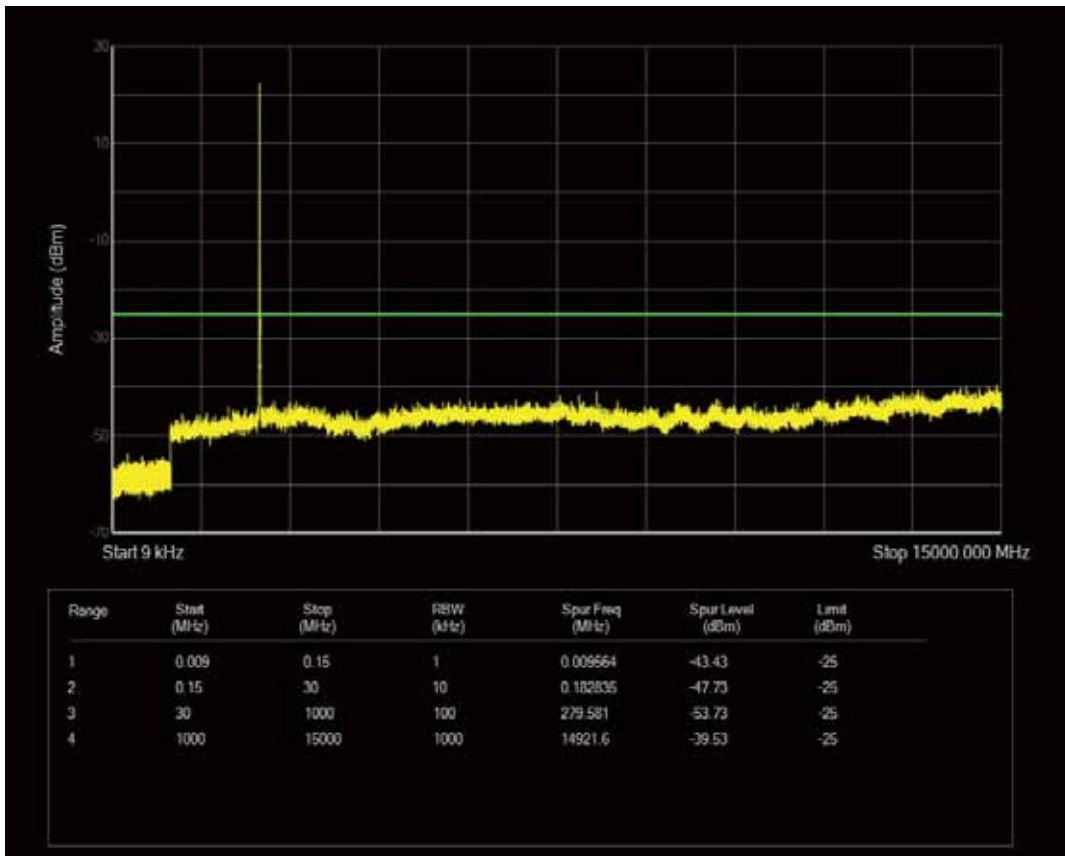

Band7 QAM16 BW=5MHz Channel=20775 RB Size=1 Position=#0