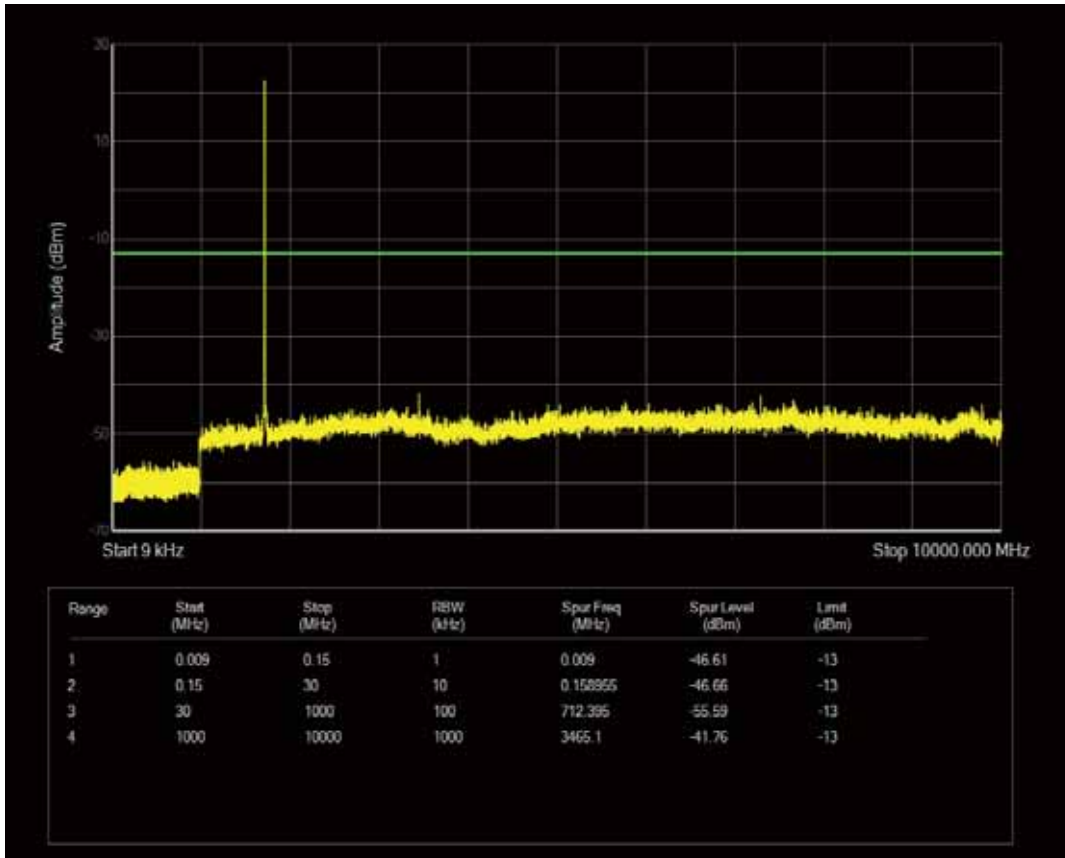

Band4 QAM16 BW=3MHz Channel=20385 RB Size=1 Position=#0