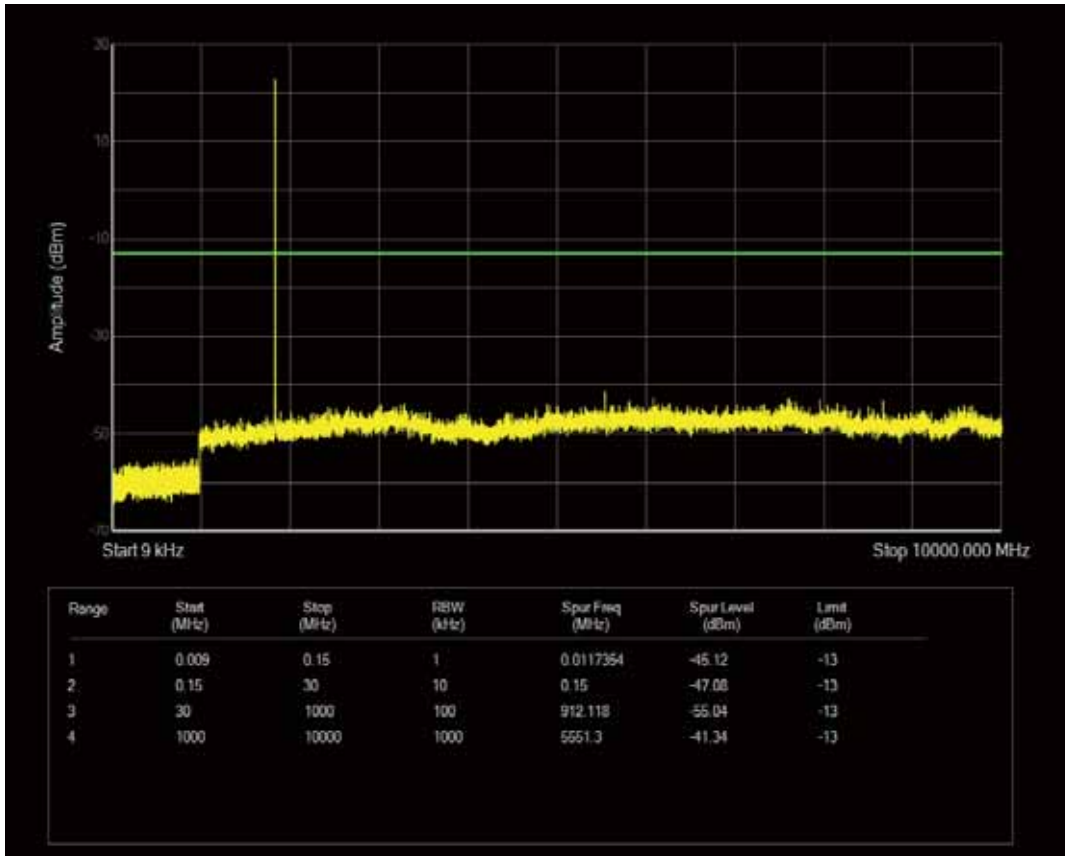

Band2 QPSK BW=1.4MHz Channel=18607 RB Size=1 Position=#0