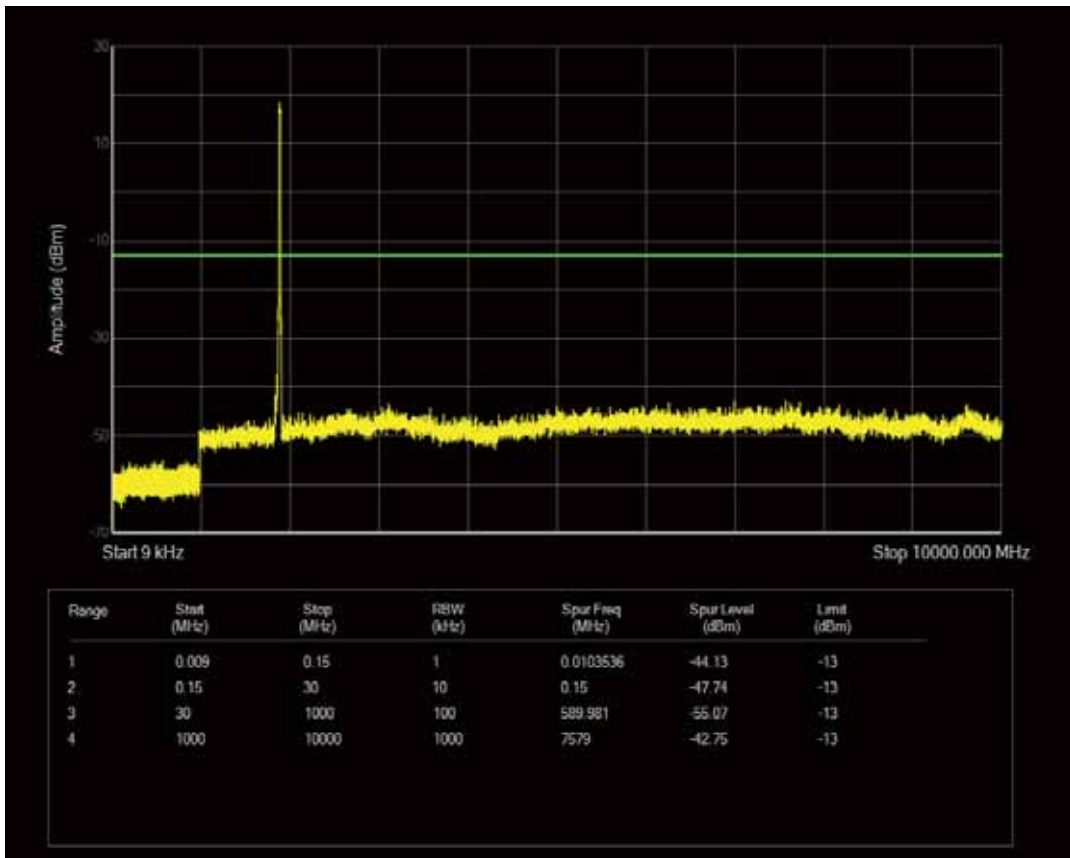

Band2 QAM16 BW=15MHz Channel=19125 RB Size=1 Position=#0