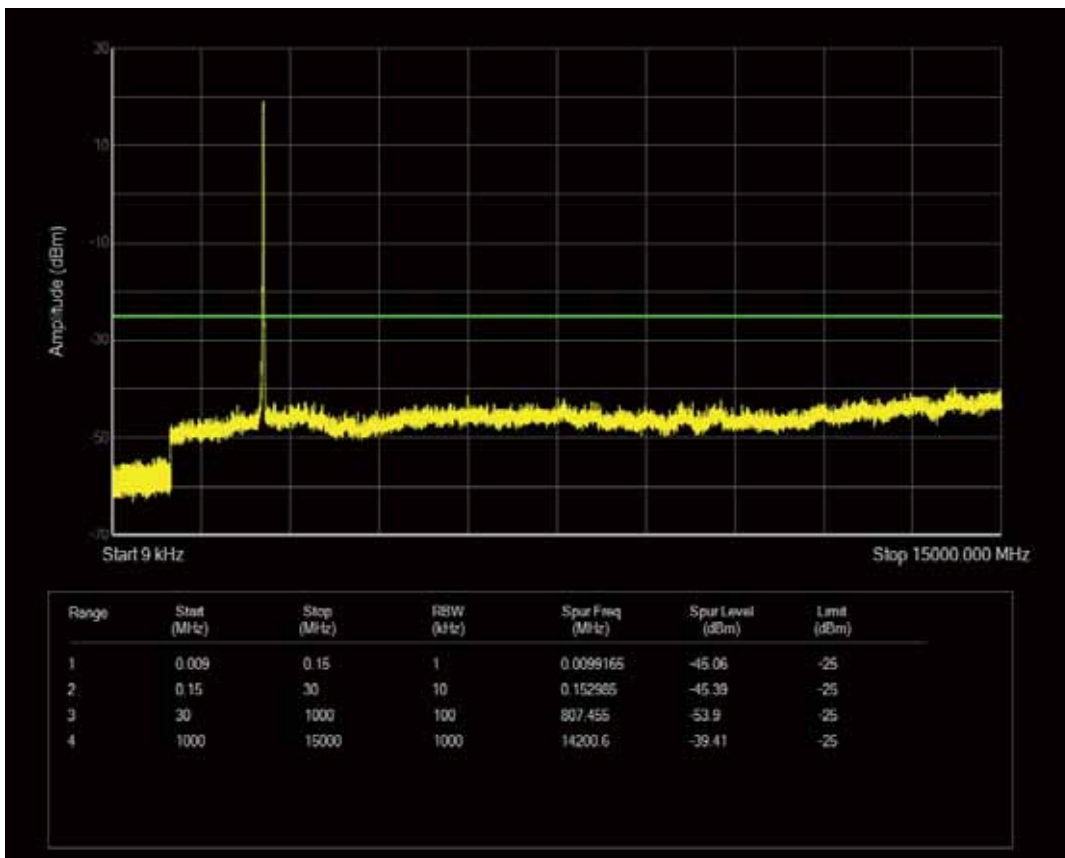

Band7 QAM16 BW=15MHz Channel=21375 RB Size=1 Position=#0