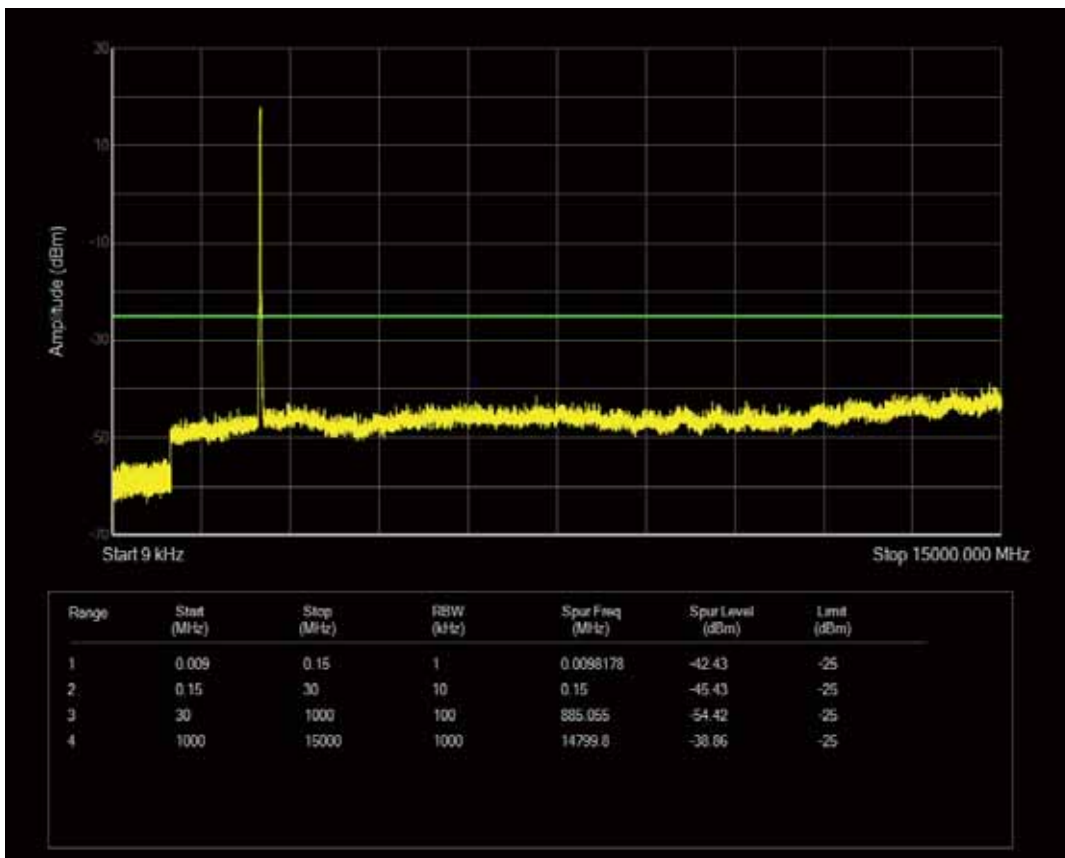

Band7 QPSK BW=20MHz Channel=20850 RB Size=100 Position=#0

Band7 QPSK BW=20MHz Channel=20850 RB Size=1 Position=#0

Band7 QAM16 BW=20MHz Channel=20850 RB Size=1 Position=#0

Band7 QAM16 BW=20MHz Channel=20850 RB Size=100 Position=#0