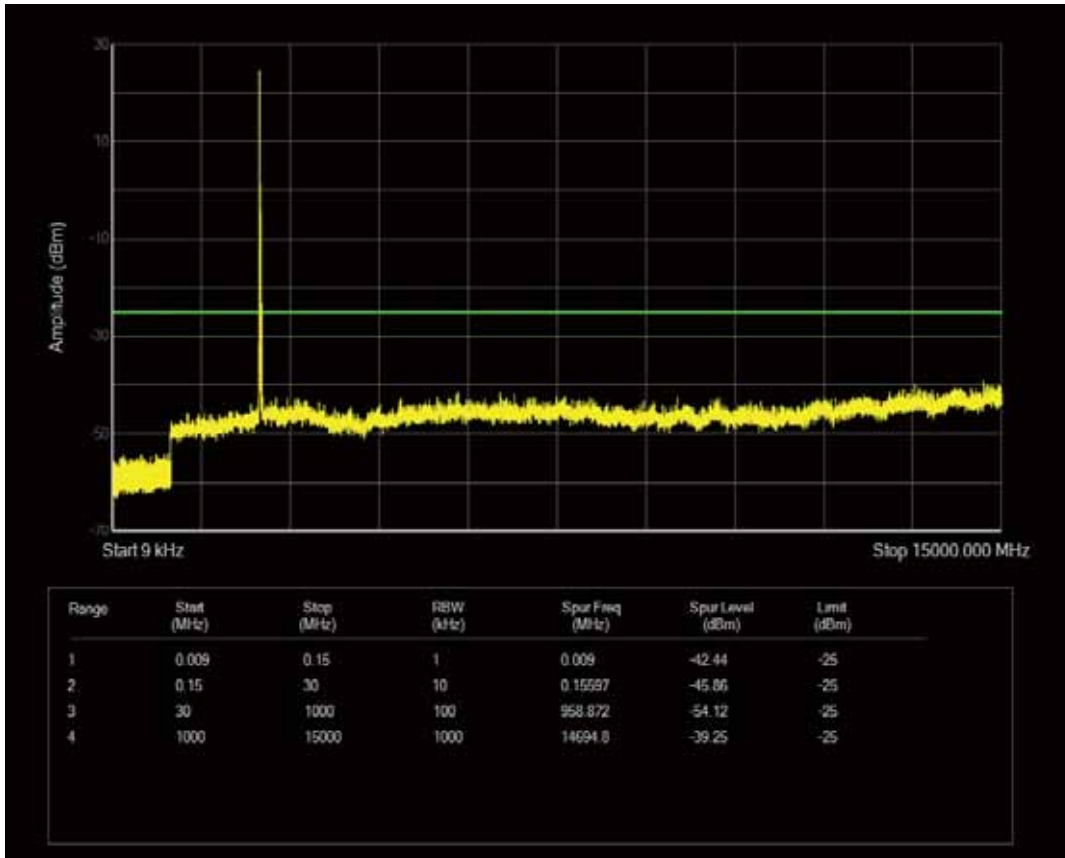

Band7 QAM16 BW=20MHz Channel=20850 RB Size=100 Position=#0