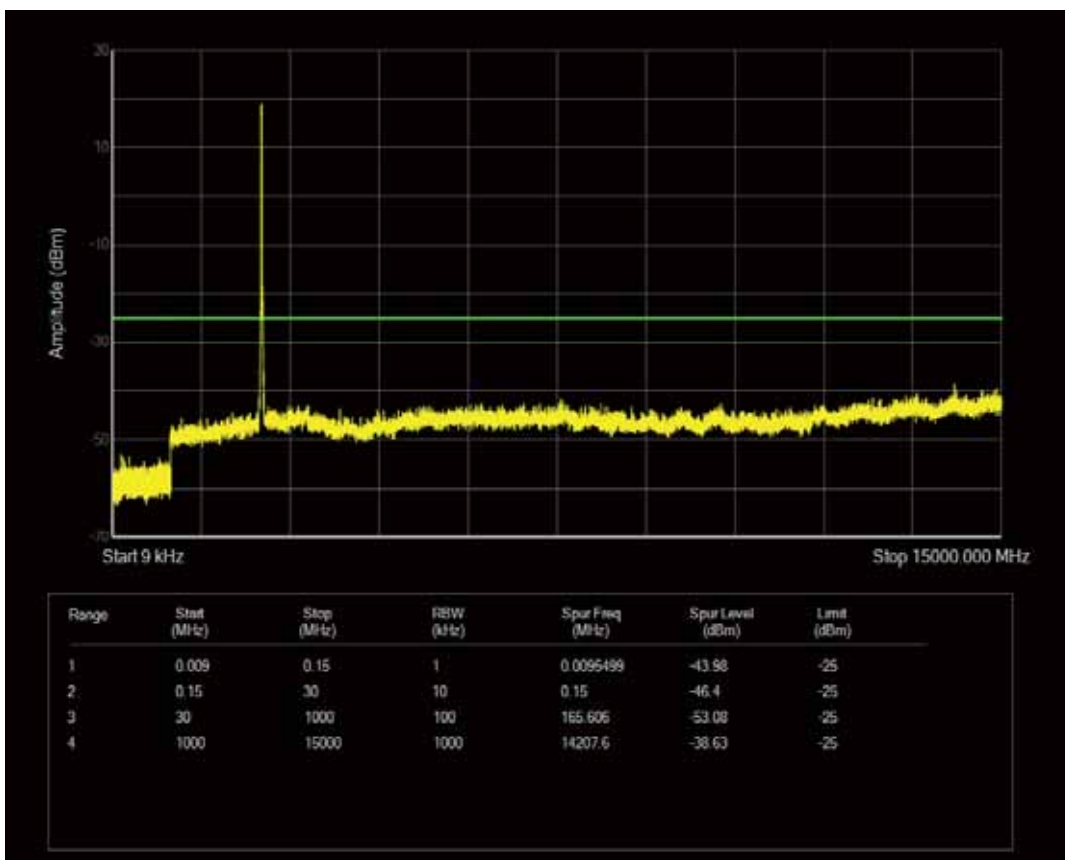

Band7 QPSK BW=15MHz Channel=21100 RB Size=75 Position=#0

Band7 QPSK BW=15MHz Channel=21100 RB Size=1 Position=#0

Band7 QAM16 BW=15MHz Channel=21100 RB Size=1 Position=#0

Band7 QAM16 BW=15MHz Channel=21100 RB Size=75 Position=#0