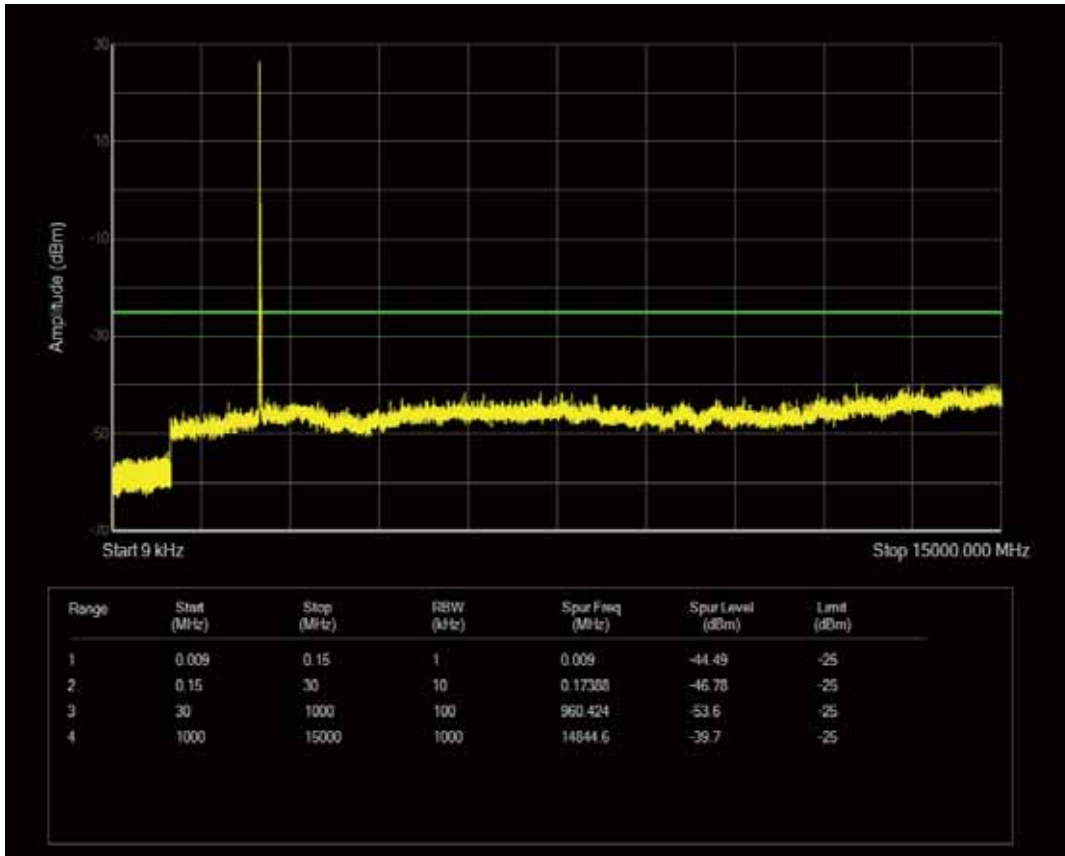

Band7 QAM16 BW=15MHz Channel=20825 RB Size=75 Position=#0