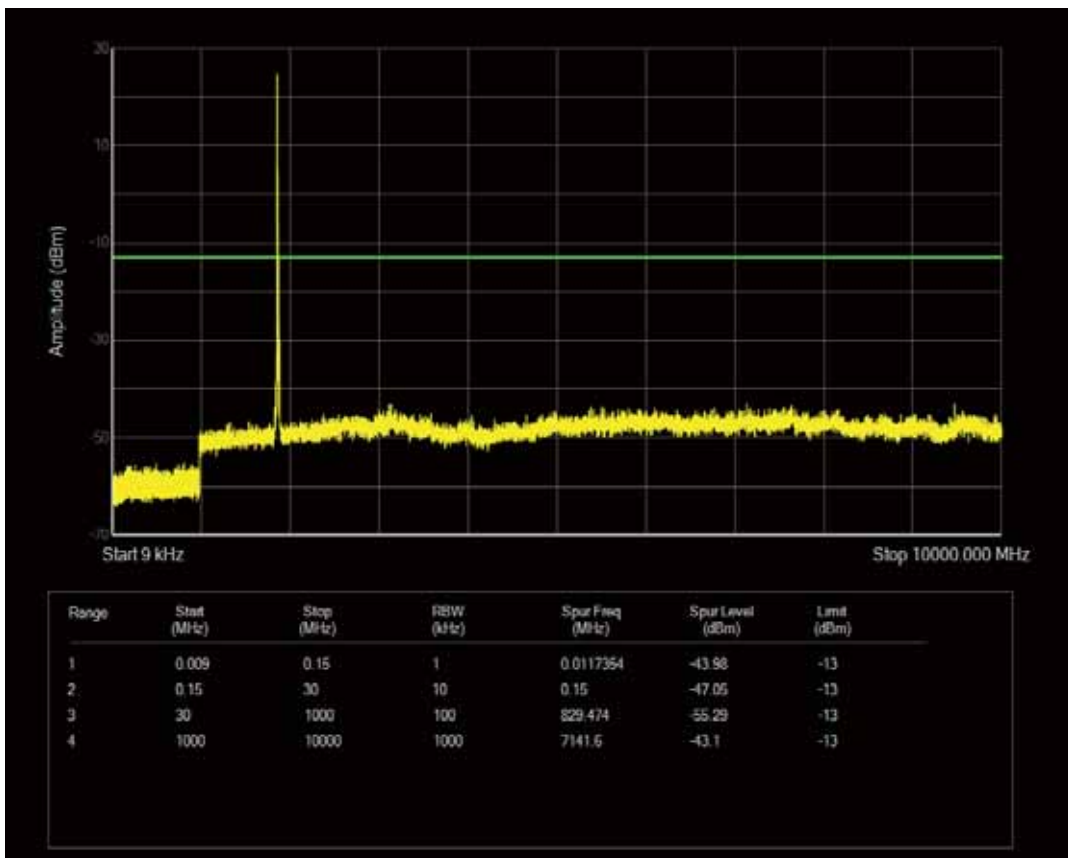

Band2 QPSK BW=15MHz Channel=18900 RB Size=75 Position=#0