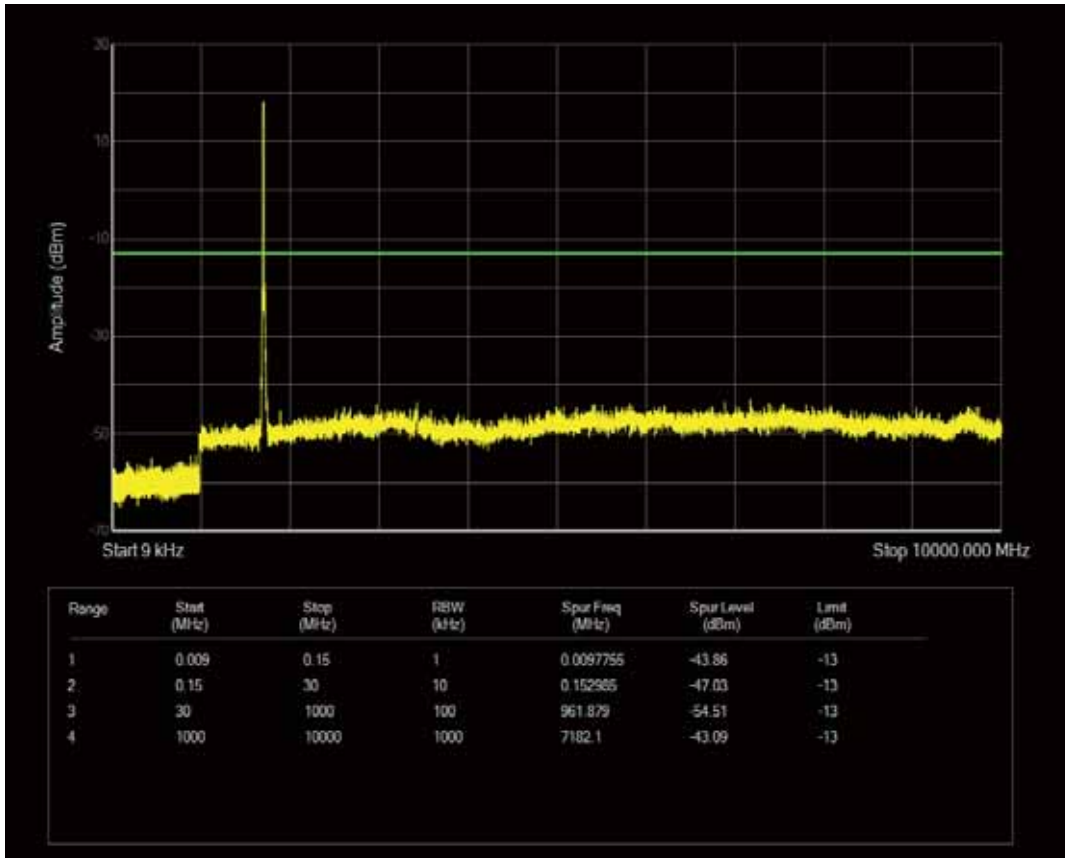

Band4 QPSK BW=15MHz Channel=20175 RB Size=1 Position=#0