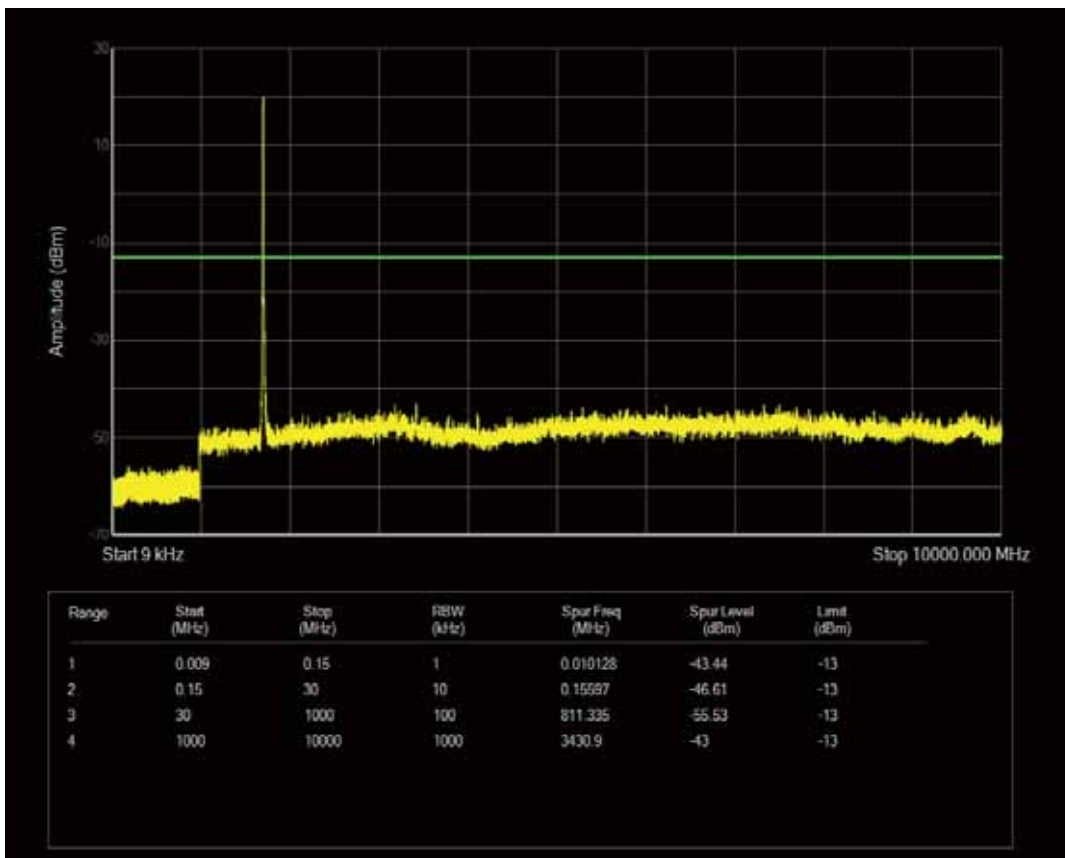

Band4 QAM16 BW=10MHz Channel=20000 RB Size=50 Position=#0