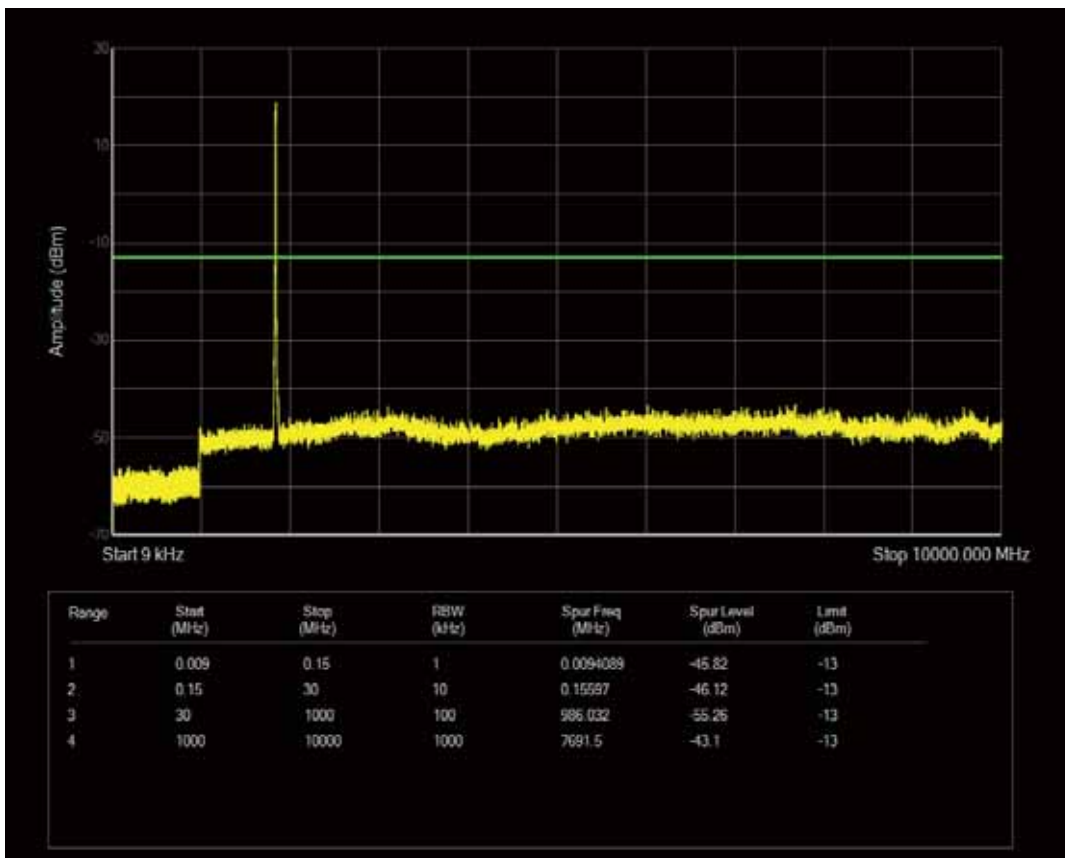

Band2 QAM16 BW=10MHz Channel=18650 RB Size=1 Position=#0