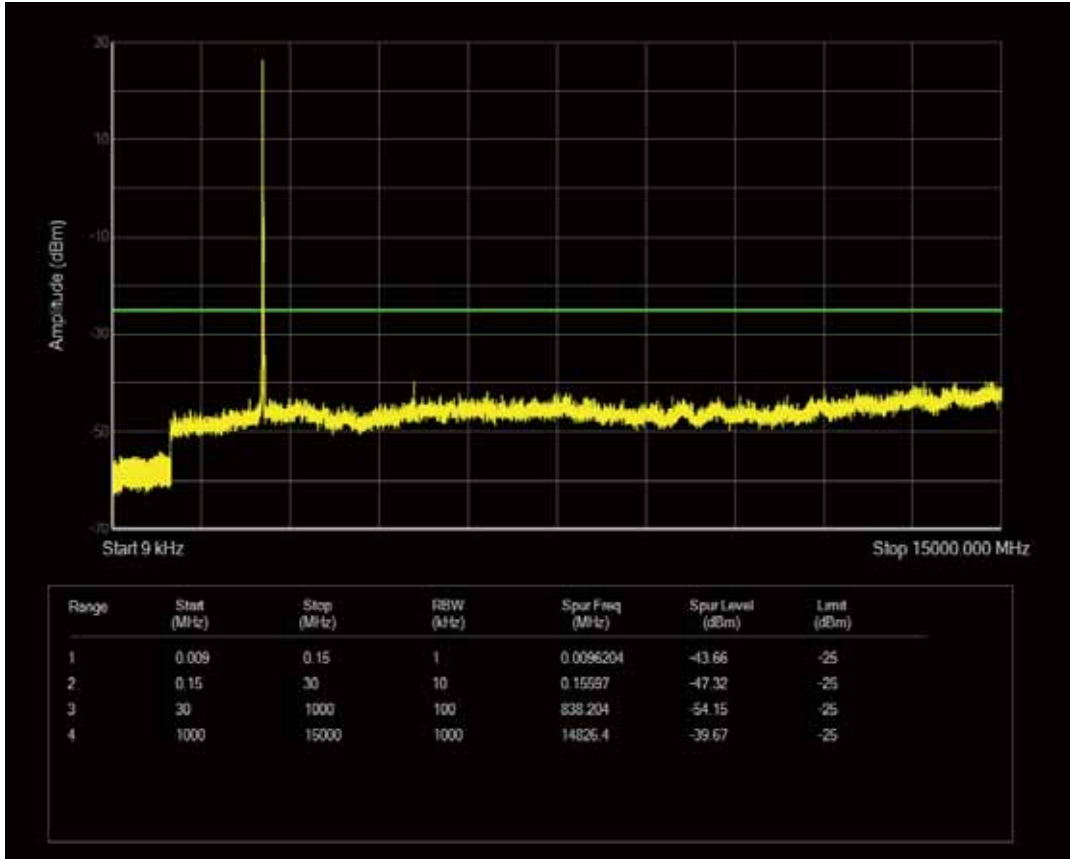

Band7 QAM16 BW=20MHz Channel=21350 RB Size=100 Position=#0