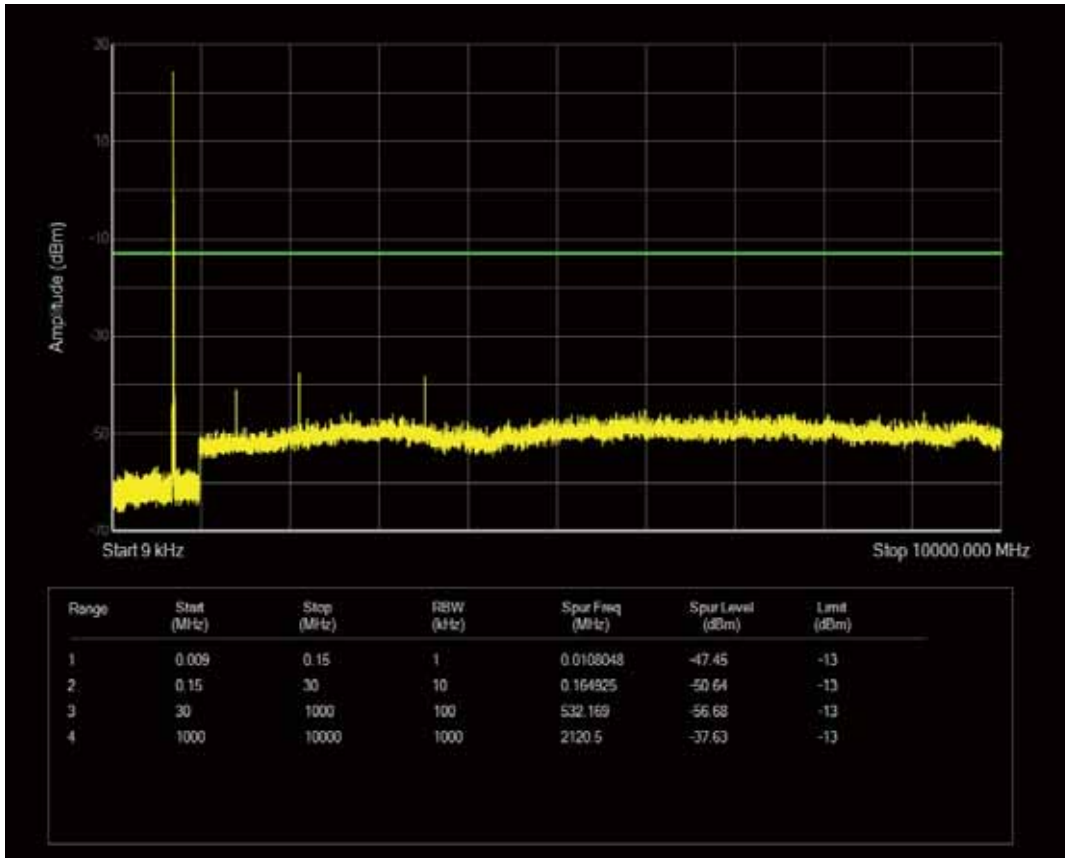

Band17 QAM16 BW=10MHz Channel=23800 RB Size=50 Position=#0