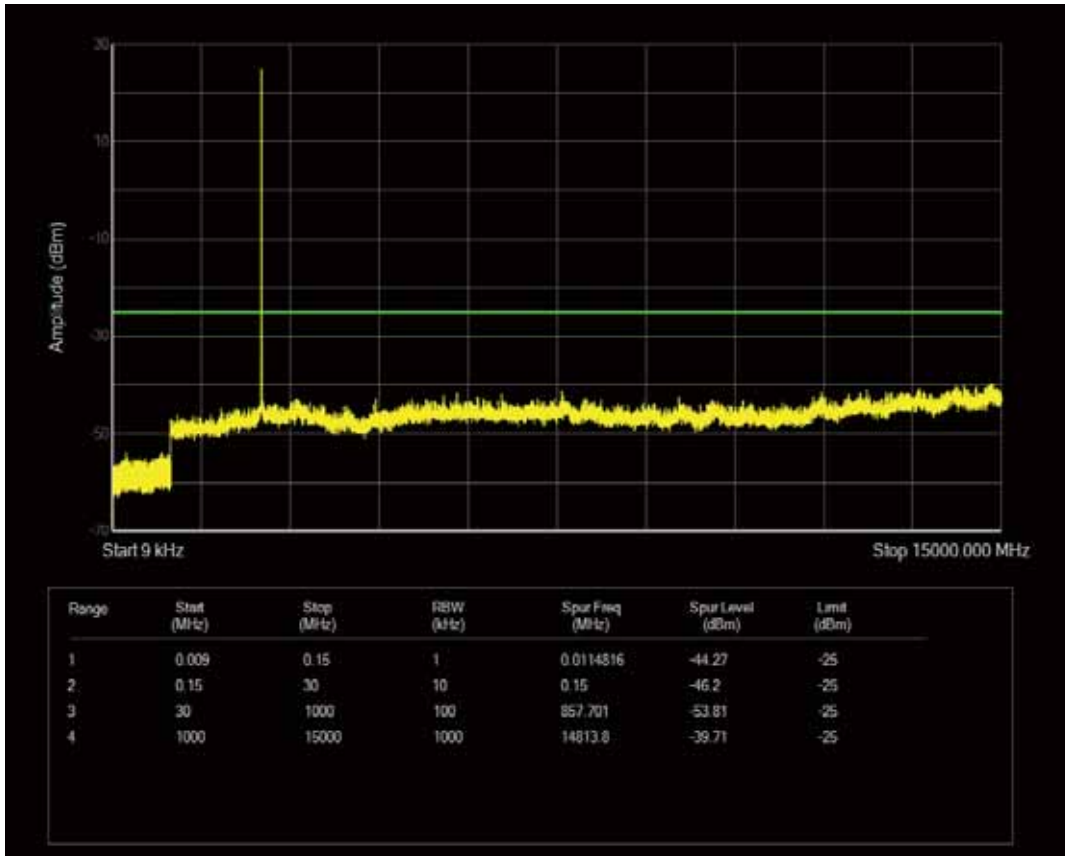

Band7 QAM16 BW=5MHz Channel=21100 RB Size=25 Position=#0