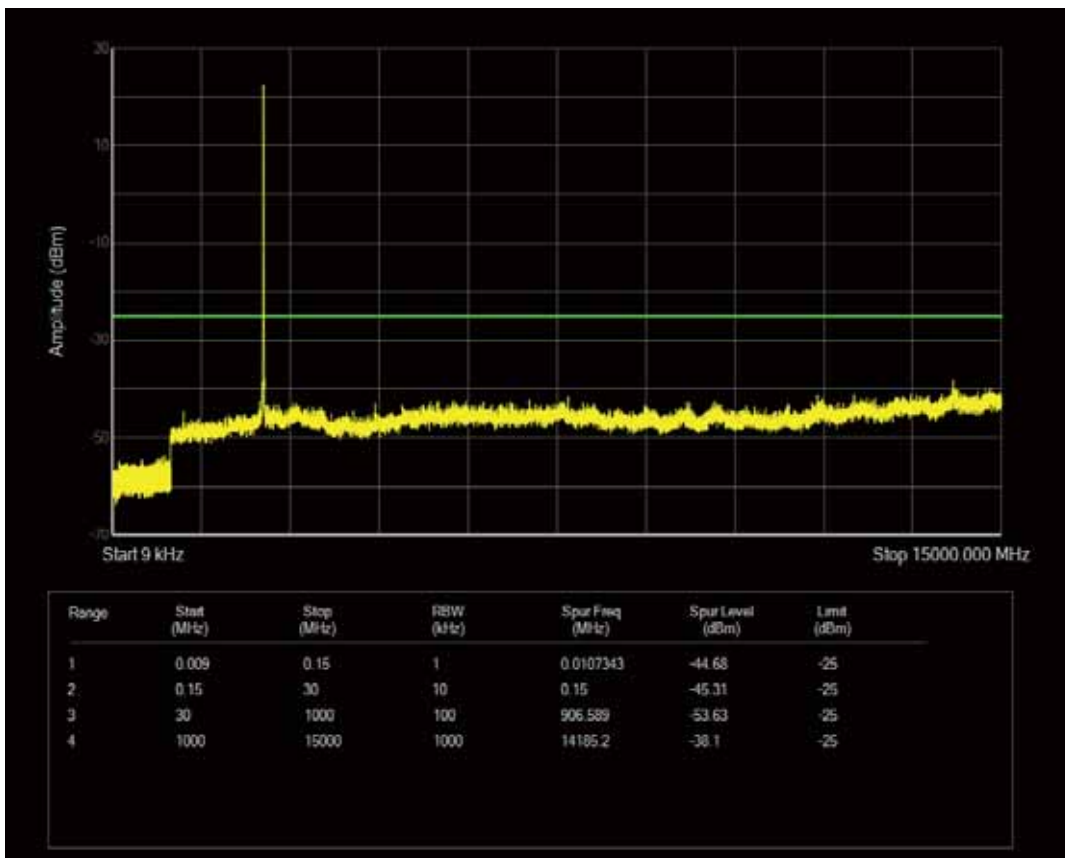

Band7 QAM16 BW=5MHz Channel=21425 RB Size=1 Position=#0