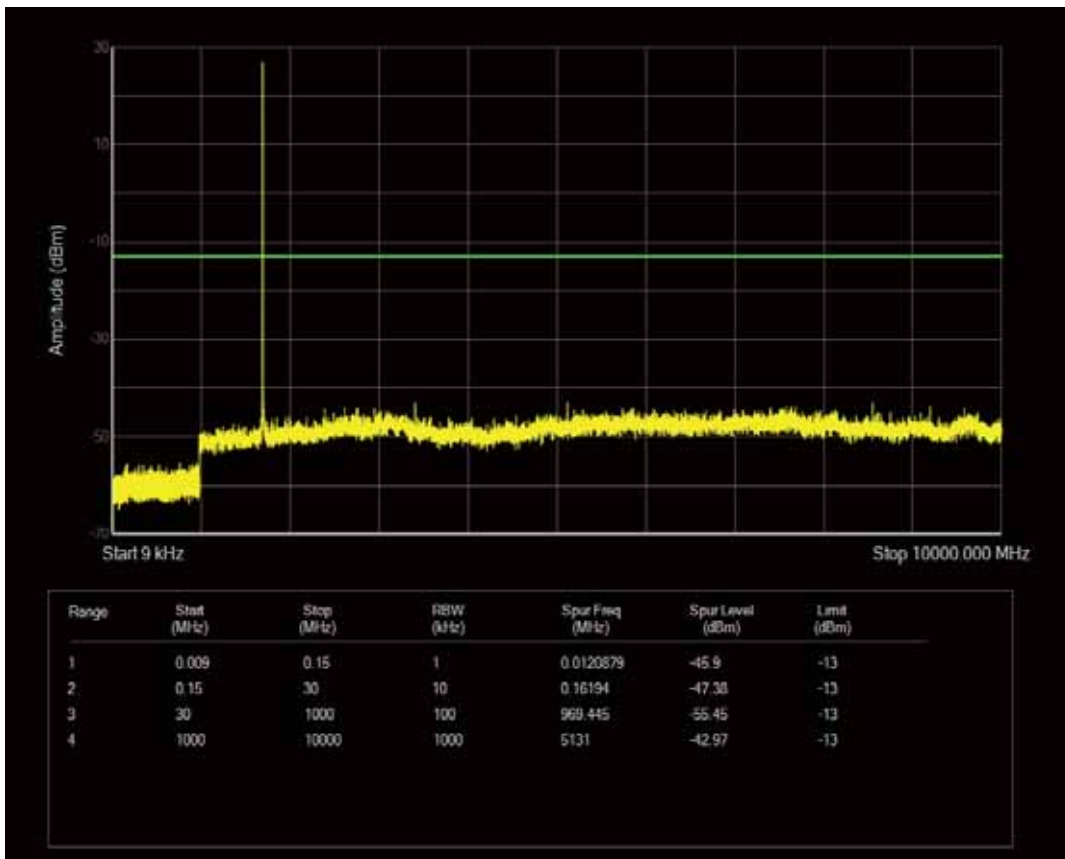

Band4 QAM16 BW=1.4MHz Channel=19957 RB Size=1 Position=#0