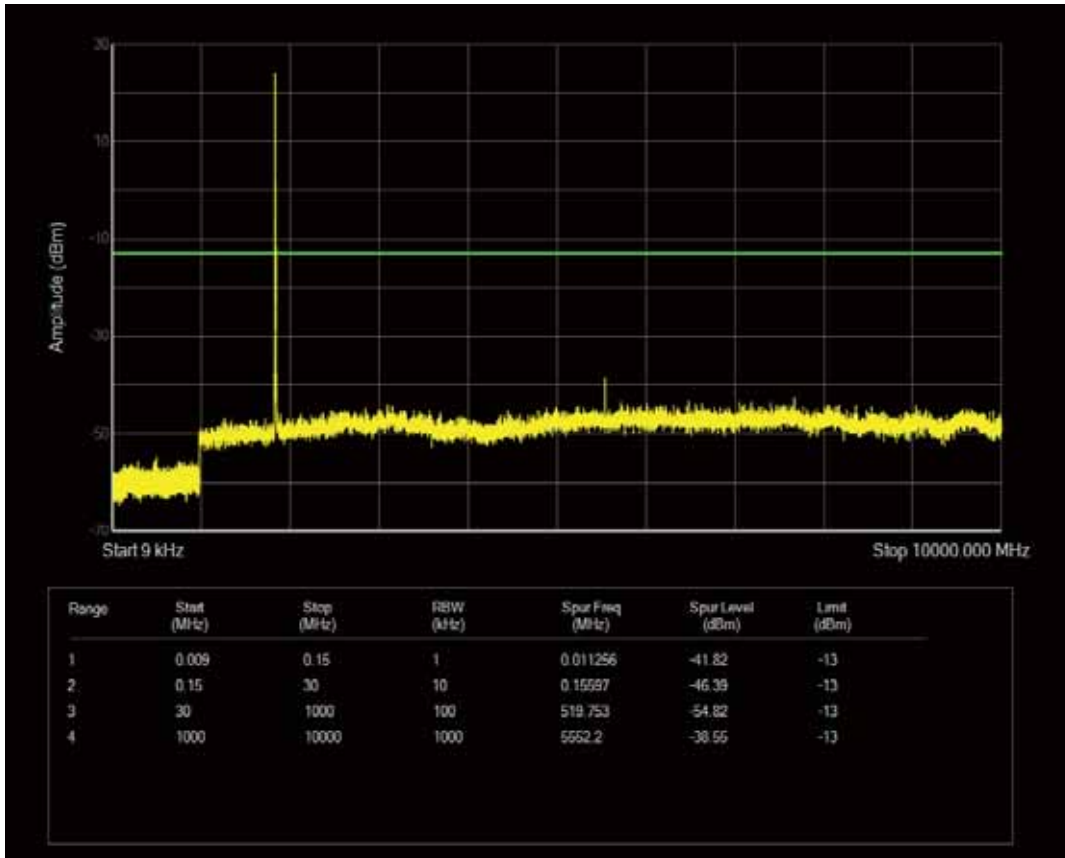

Band2 QAM16 BW=10MHz Channel=18650 RB Size=50 Position=#0