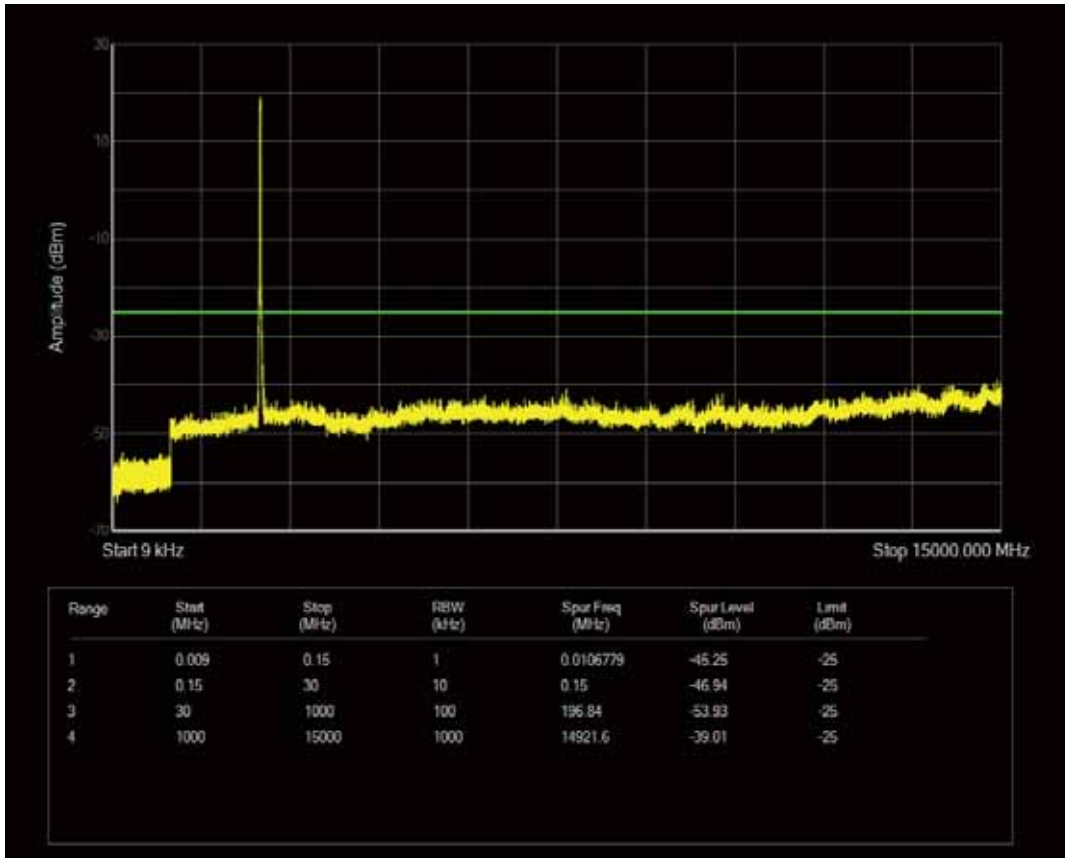

Band7 QPSK BW=20MHz Channel=20850 RB Size=1 Position=#0