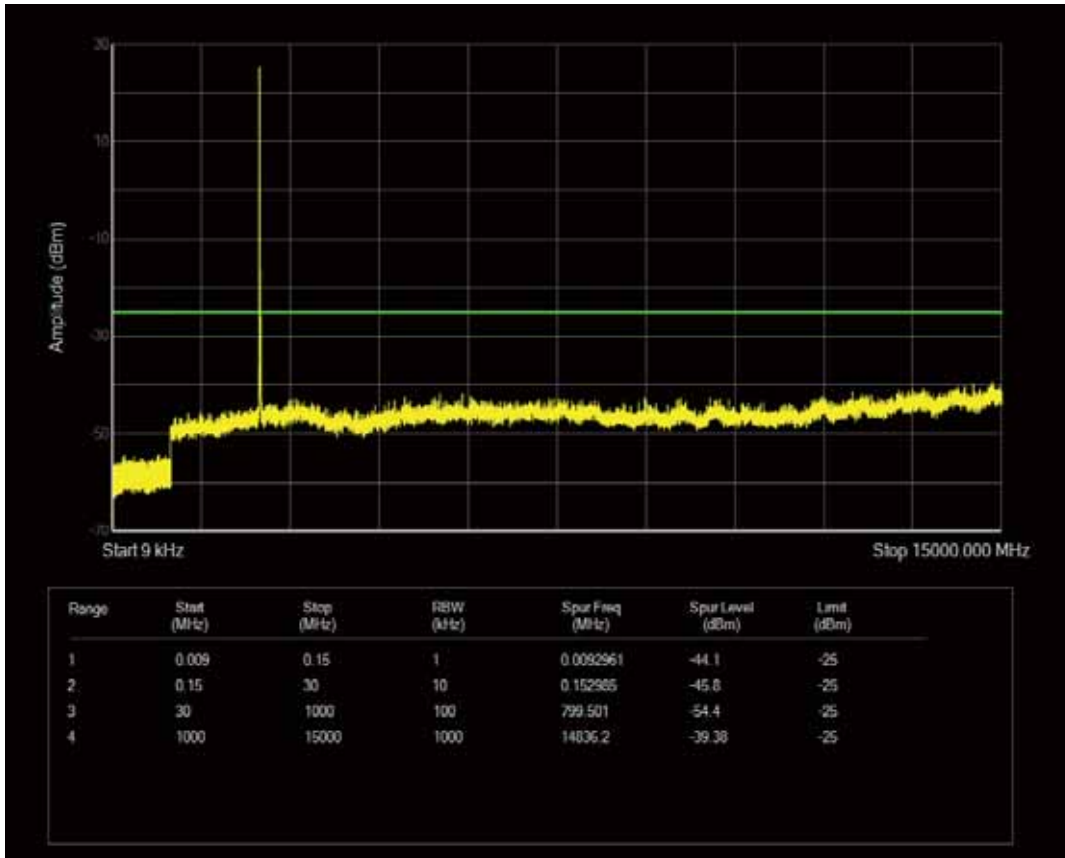

Band7 QAM16 BW=10MHz Channel=20800 RB Size=50 Position=#0