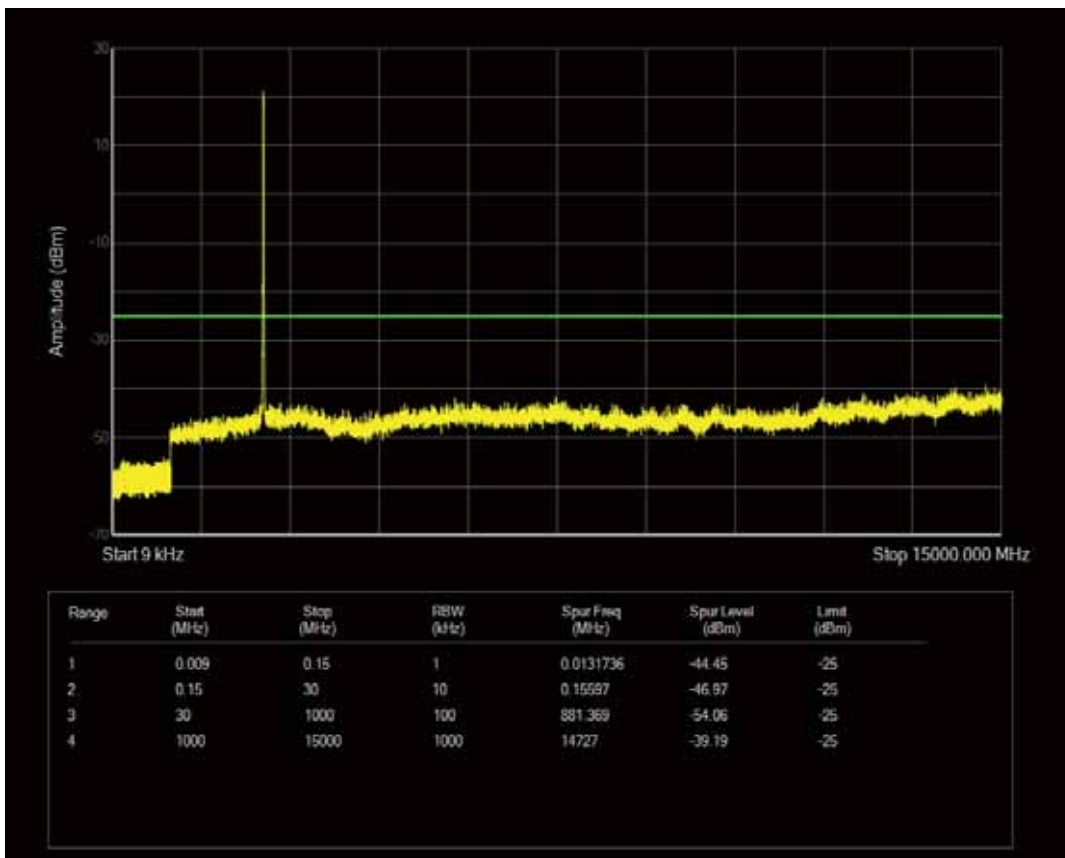

Band7 QPSK BW=10MHz Channel=21400 RB Size=50 Position=#0

Band7 QPSK BW=10MHz Channel=21400 RB Size=1 Position=#0

Band7 QAM16 BW=10MHz Channel=21400 RB Size=1 Position=#0

Band7 QAM16 BW=10MHz Channel=21400 RB Size=50 Position=#0