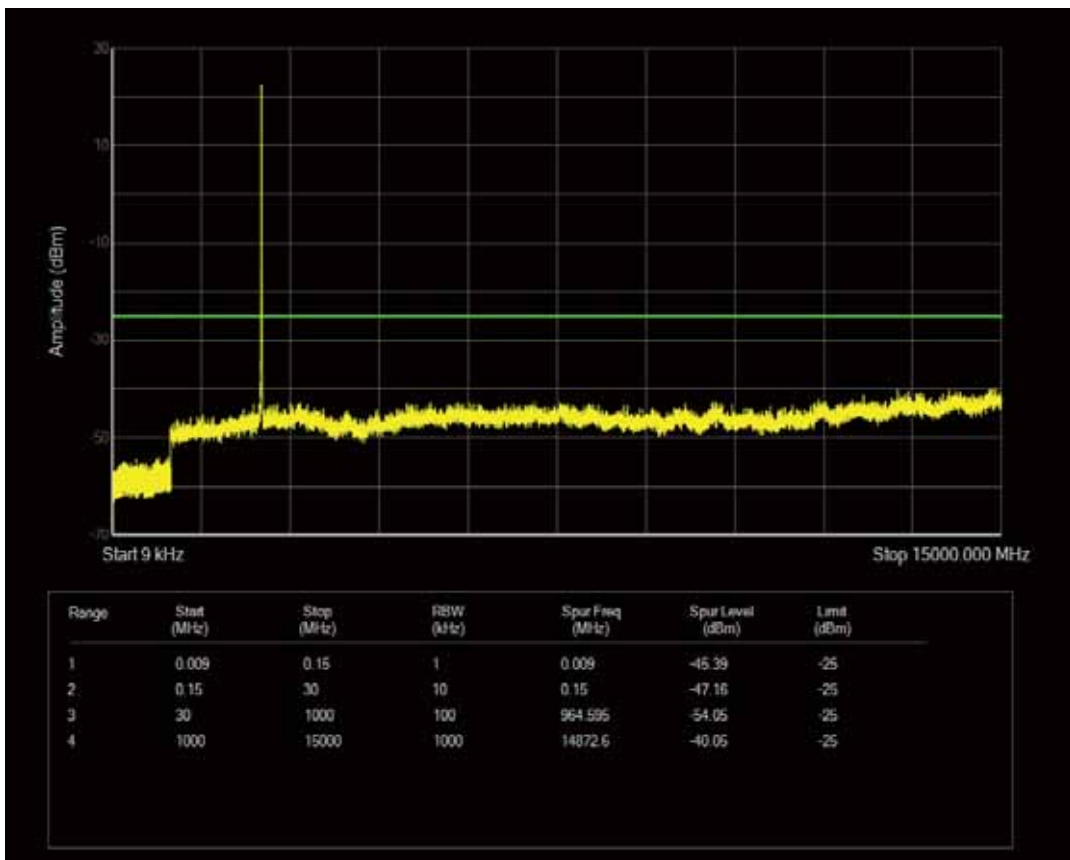

Band7 QAM16 BW=5MHz Channel=21100 RB Size=1 Position=#0