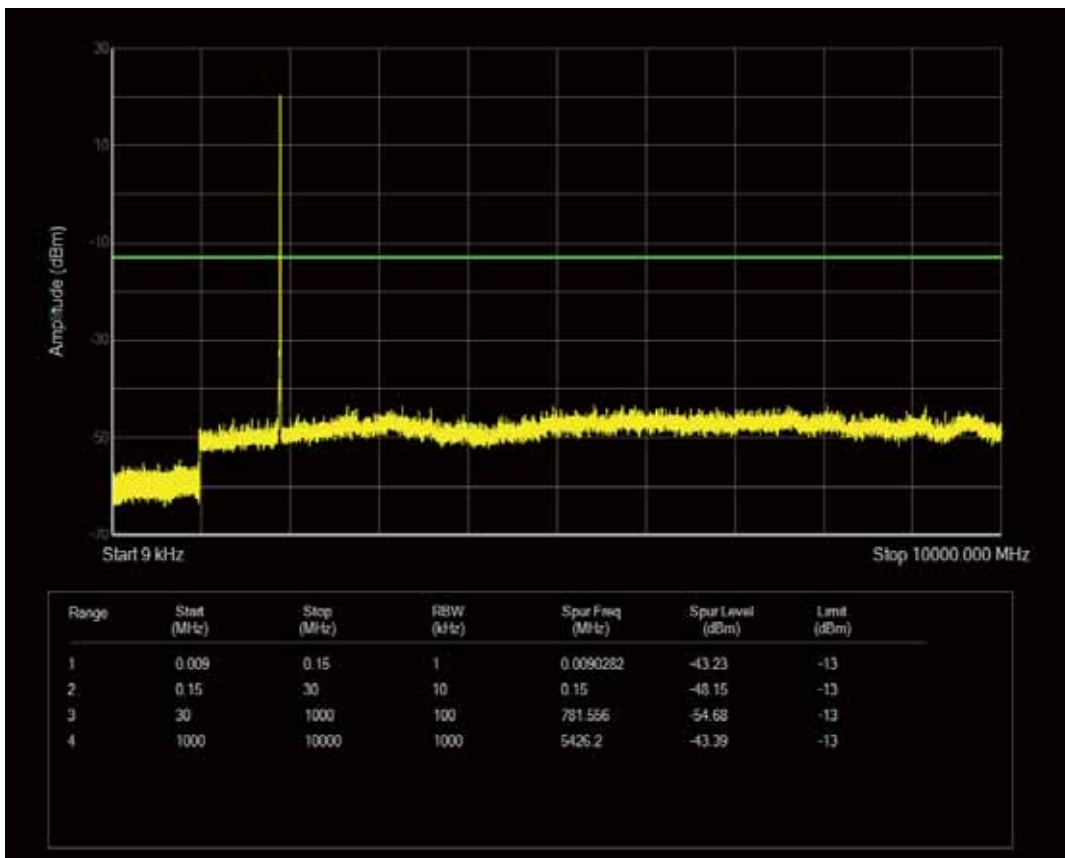

Band2 QAM16 BW=5MHz Channel=19175 RB Size=25 Position=#0