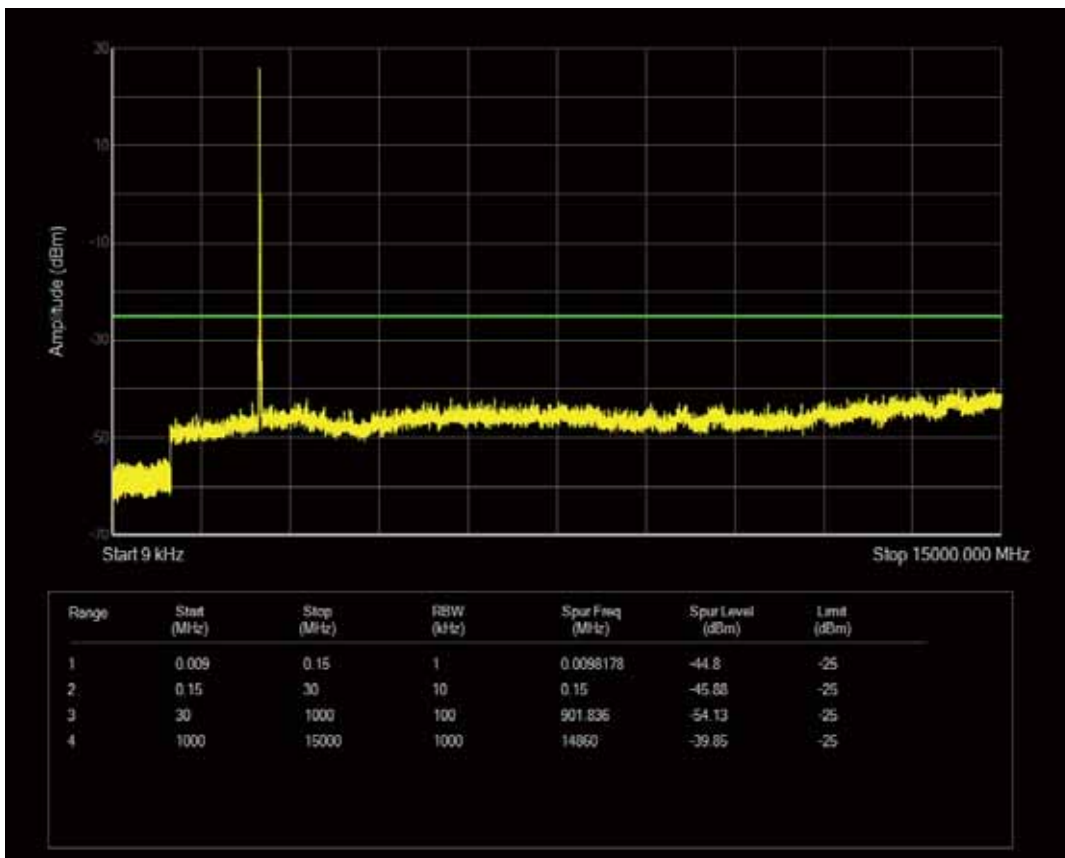

Band7 QAM16 BW=20MHz Channel=20850 RB Size=1 Position=#0