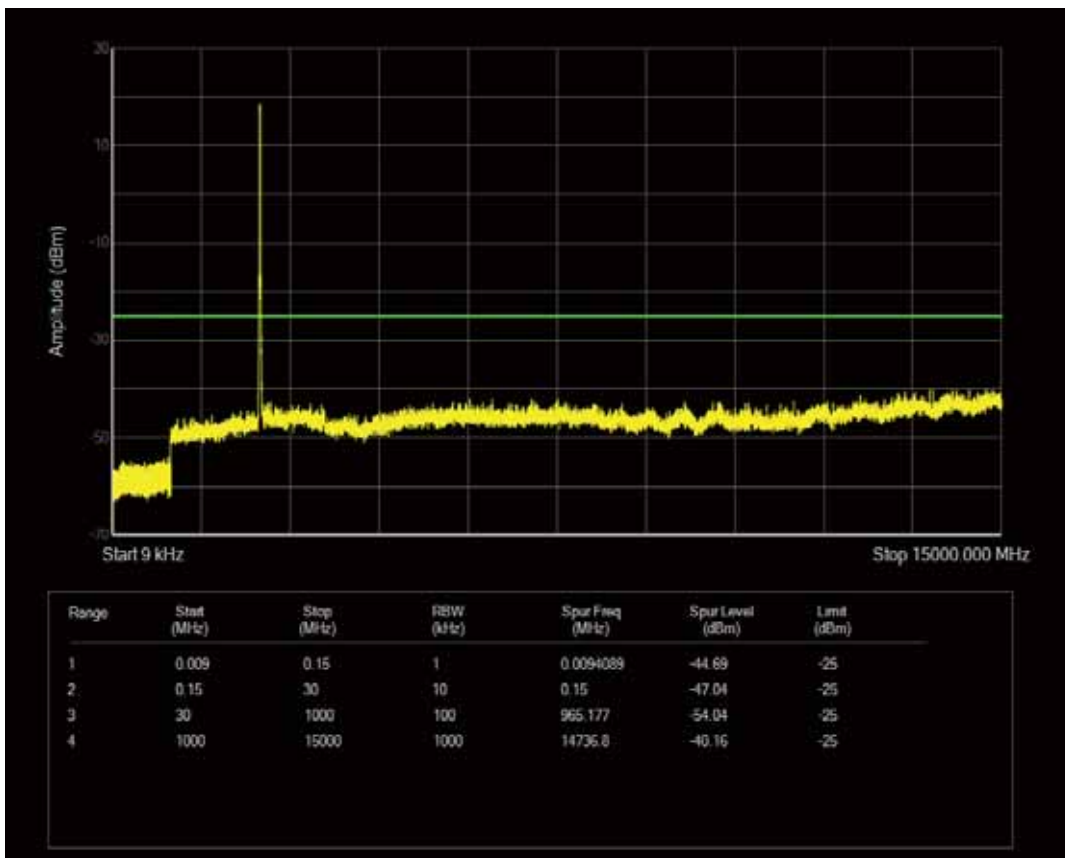

Band7 QPSK BW=15MHz Channel=20825 RB Size=1 Position=#0

Band7 QPSK BW=15MHz Channel=20825 RB Size=75 Position=#0

Band7 QAM16 BW=15MHz Channel=20825 RB Size=1 Position=#0

Band7 QAM16 BW=15MHz Channel=20825 RB Size=75 Position=#0