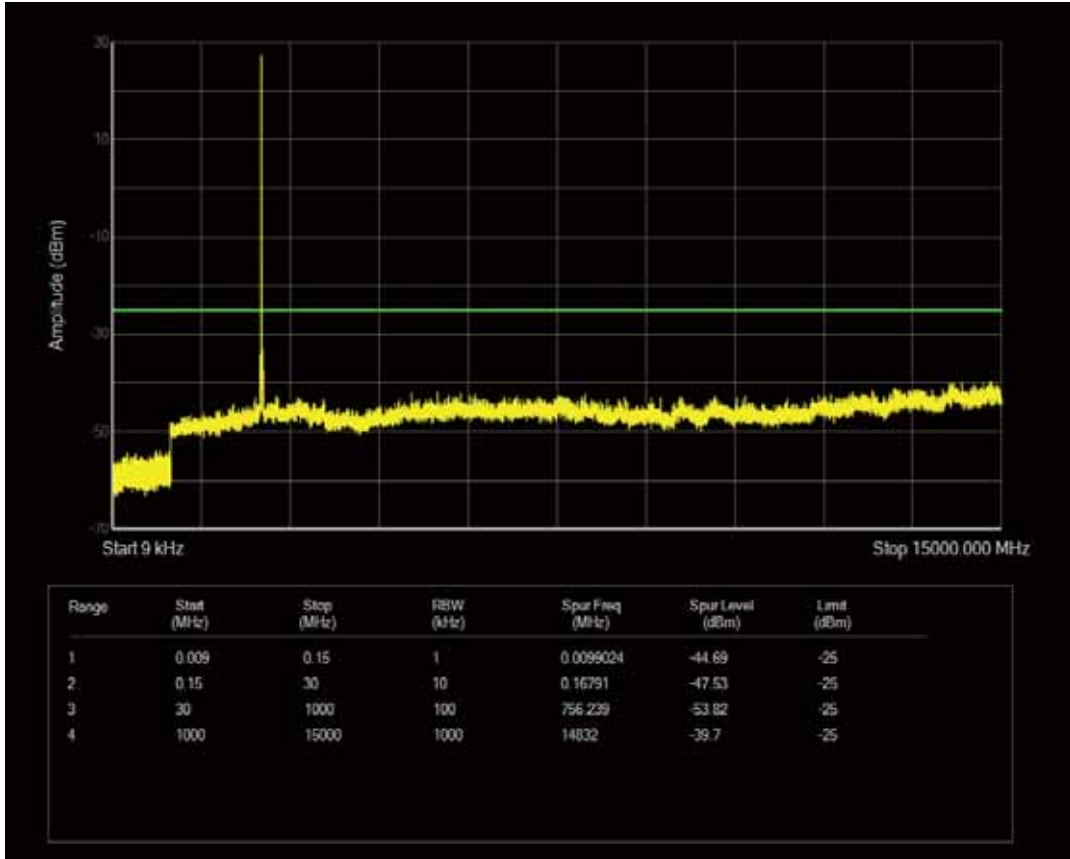

Band7 QPSK BW=10MHz Channel=21100 RB Size=50 Position=#0