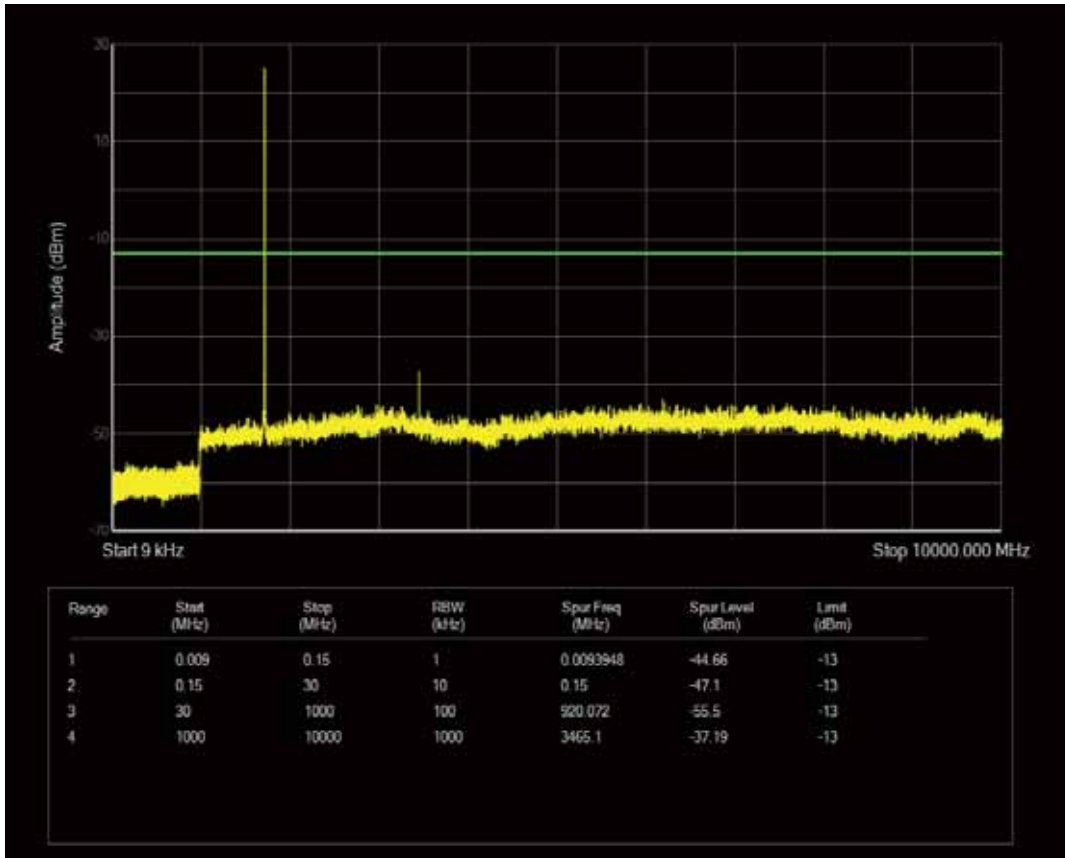

Band4 QAM16 BW=1.4MHz Channel=20175 RB Size=1 Position=#0