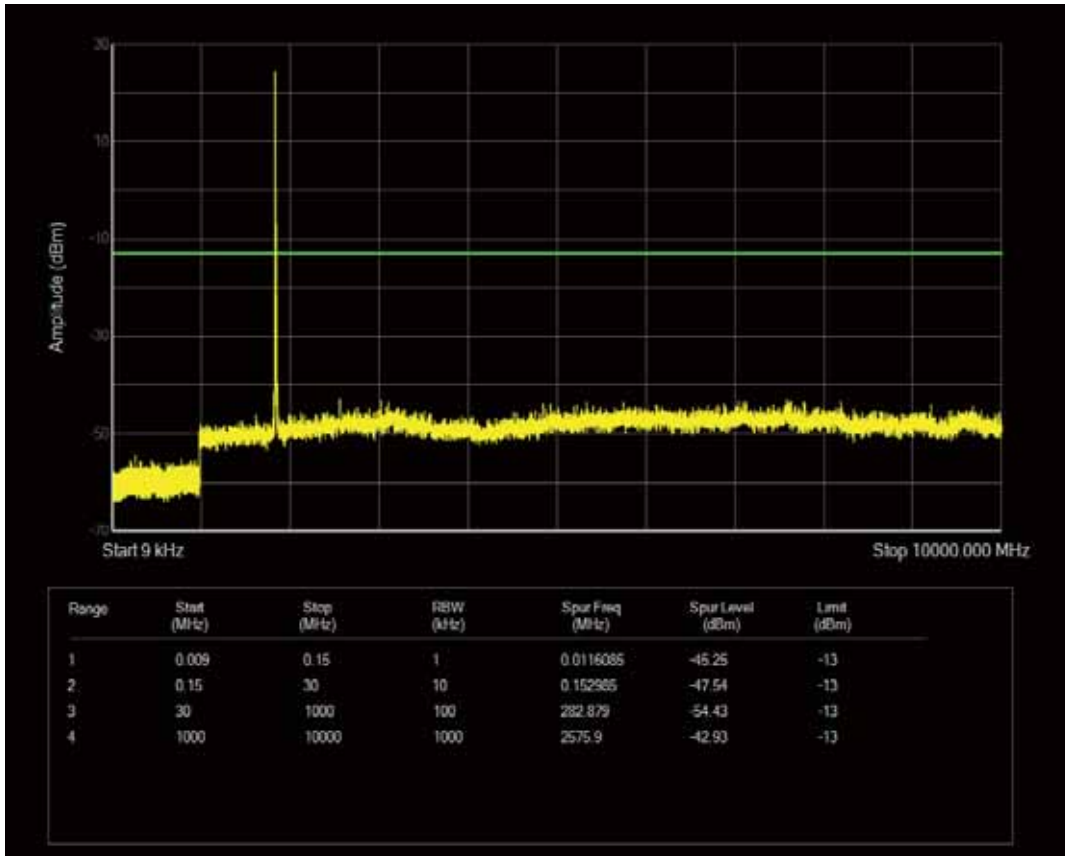

Band2 QAM16 BW=15MHz Channel=18675 RB Size=75 Position=#0