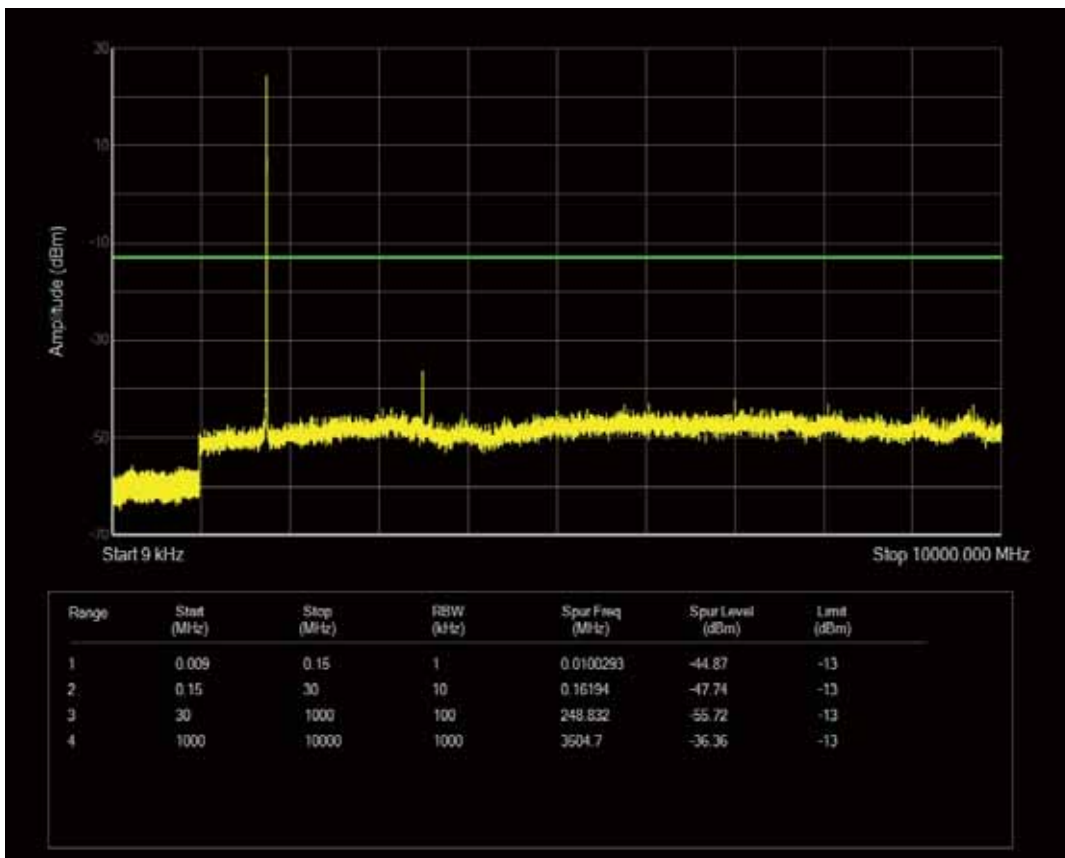

Band4 QPSK BW=3MHz Channel=20385 RB Size=15 Position=#0