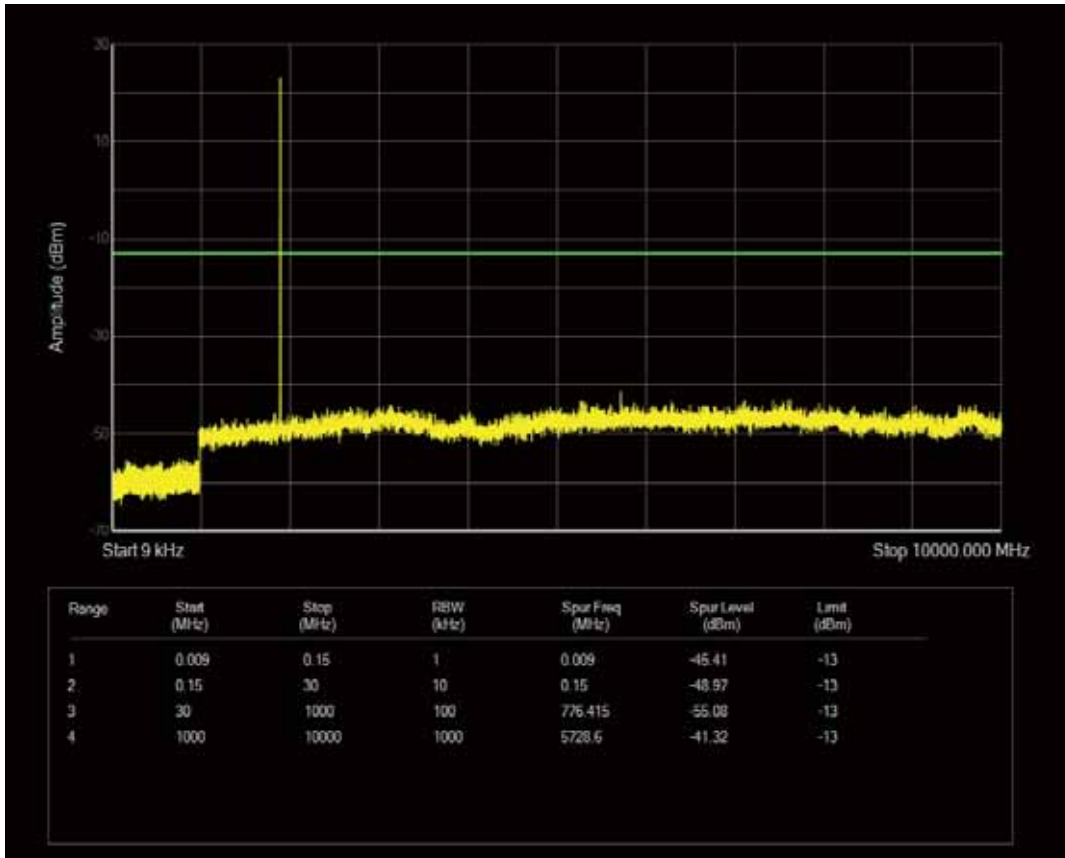

Band2 QAM16 BW=1.4MHz Channel=19193 RB Size=1 Position=#0