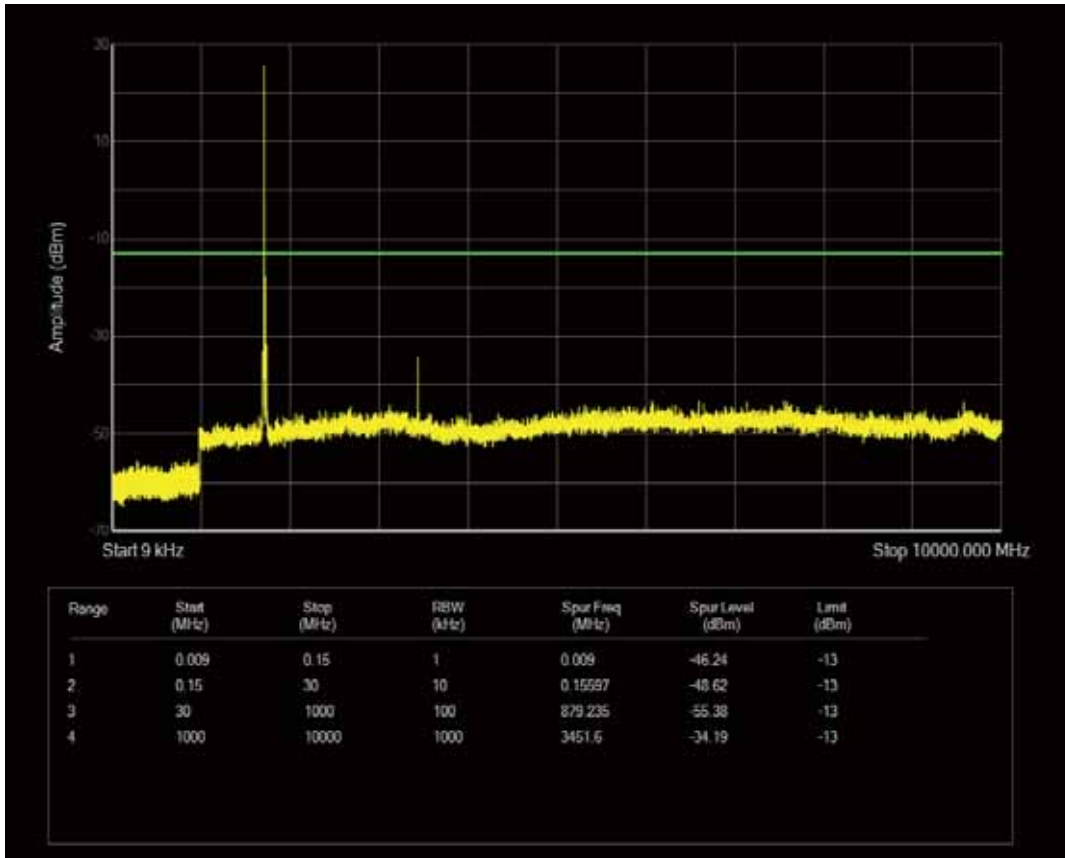

Band4 QAM16 BW=15MHz Channel=20175 RB Size=75 Position=#0