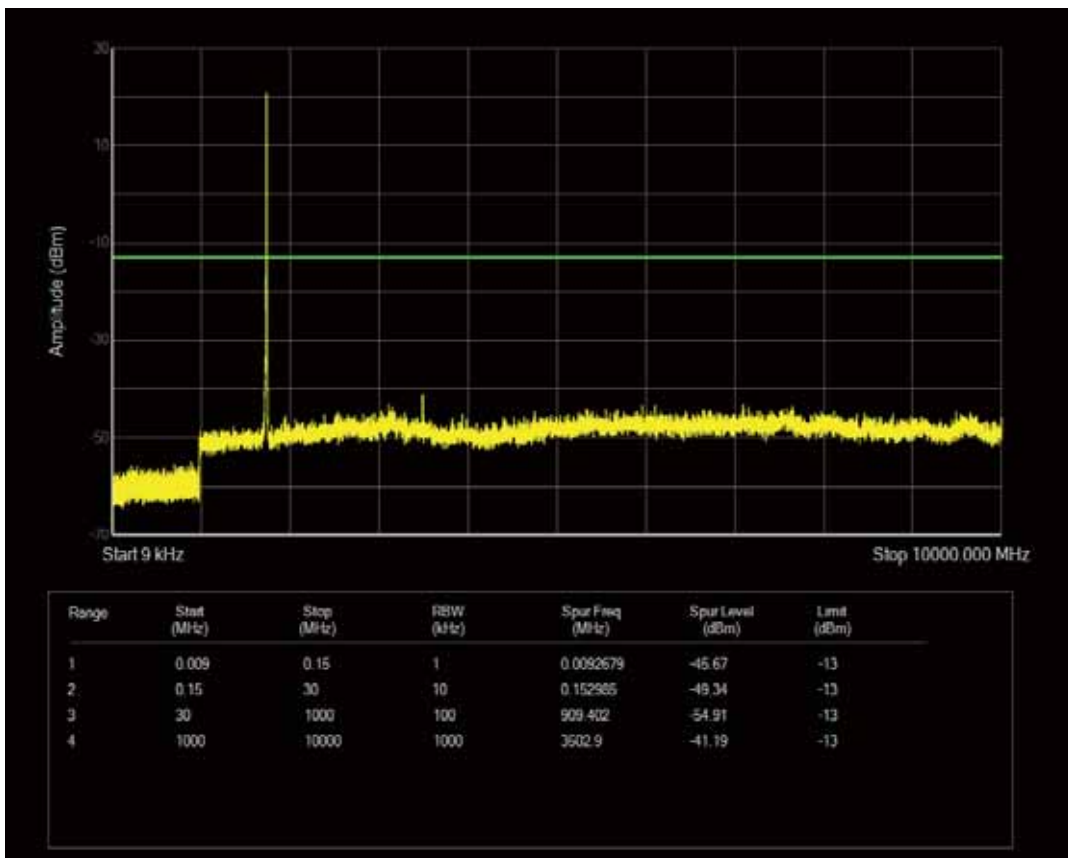

Band4 QAM16 BW=5MHz Channel=20375 RB Size=1 Position=#0