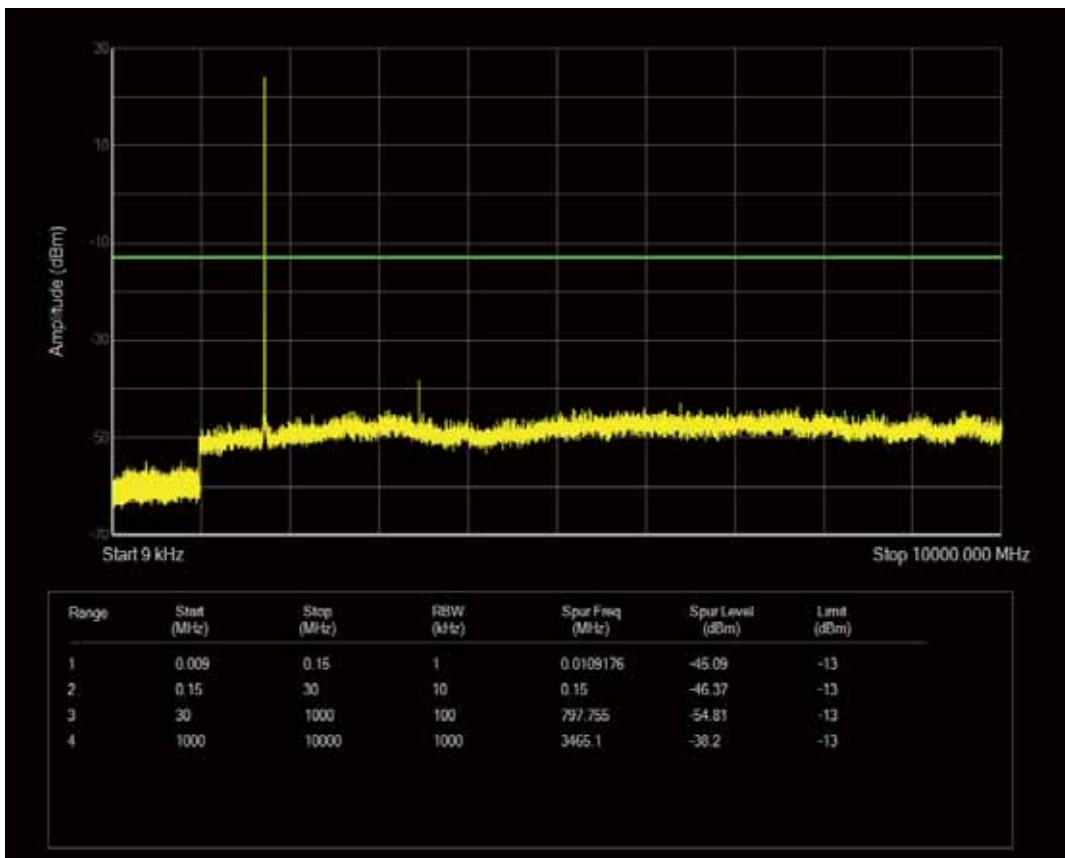

Band4 QAM16 BW=1.4MHz Channel=20175 RB Size=6 Position=#0