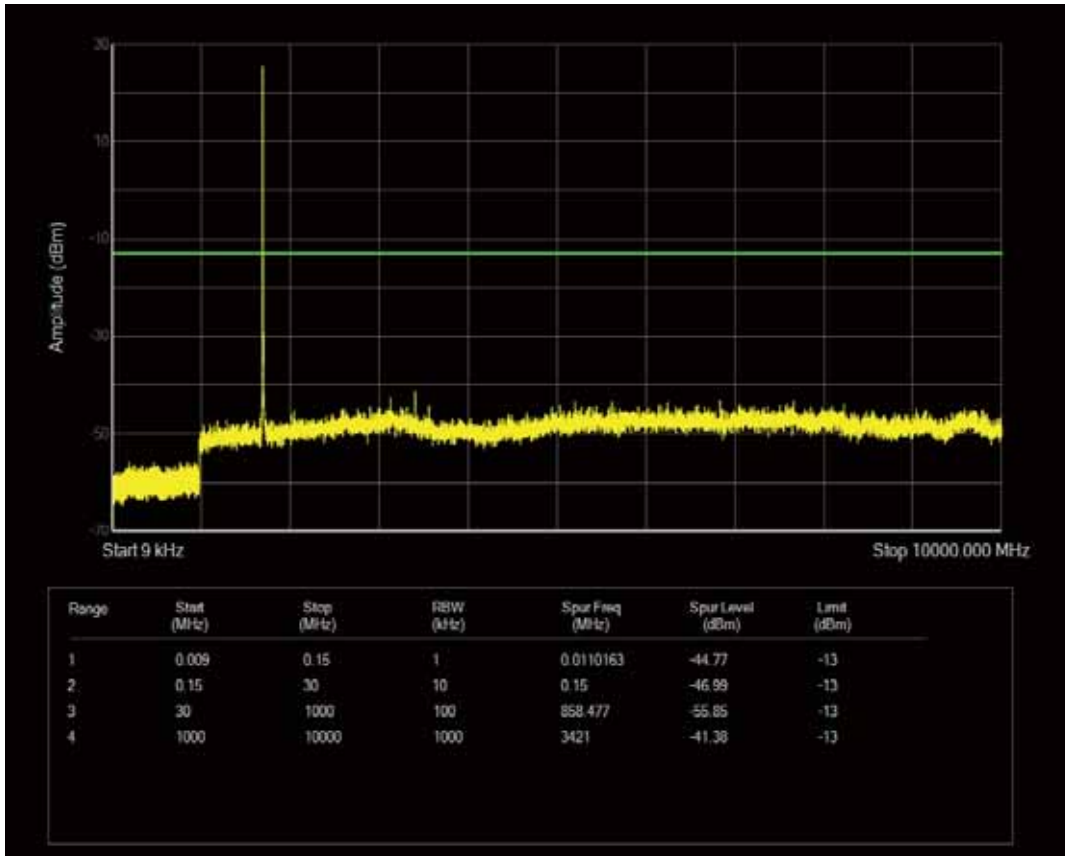

Band4 QPSK BW=5MHz Channel=20175 RB Size=1 Position=#0