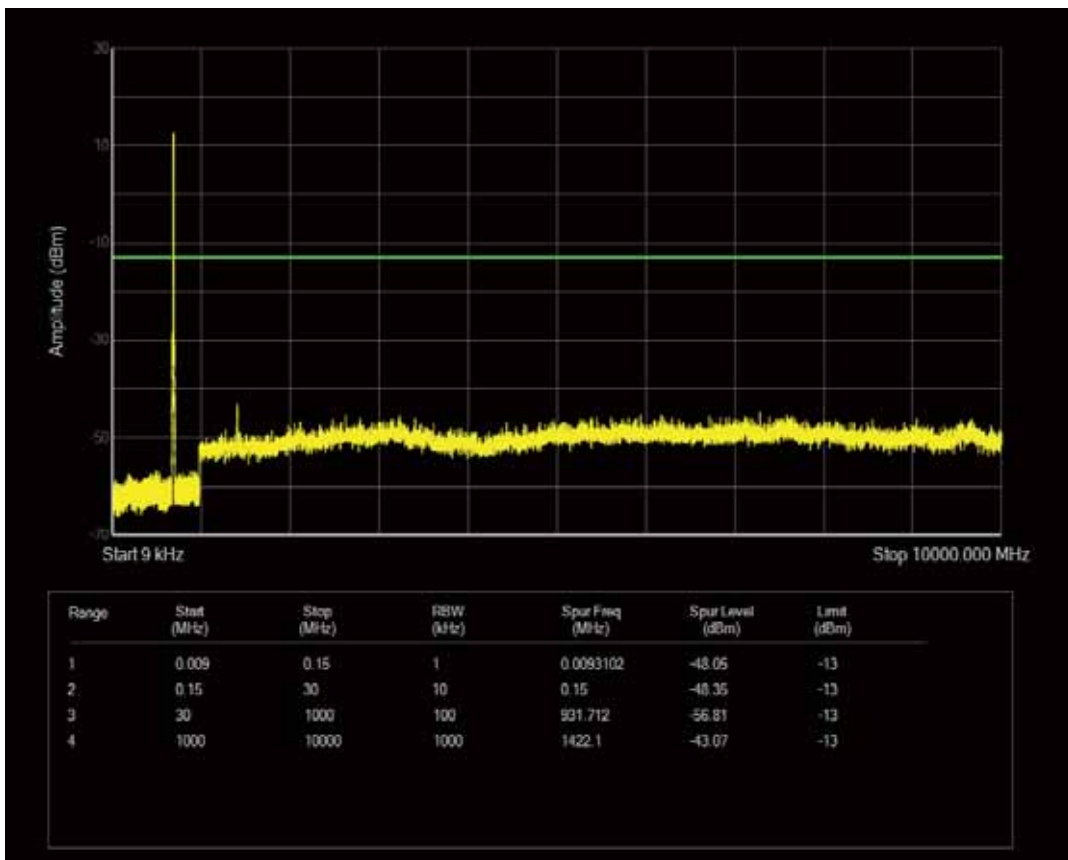

Band17 QAM16 BW=10MHz Channel=23800 RB Size=1 Position=#0