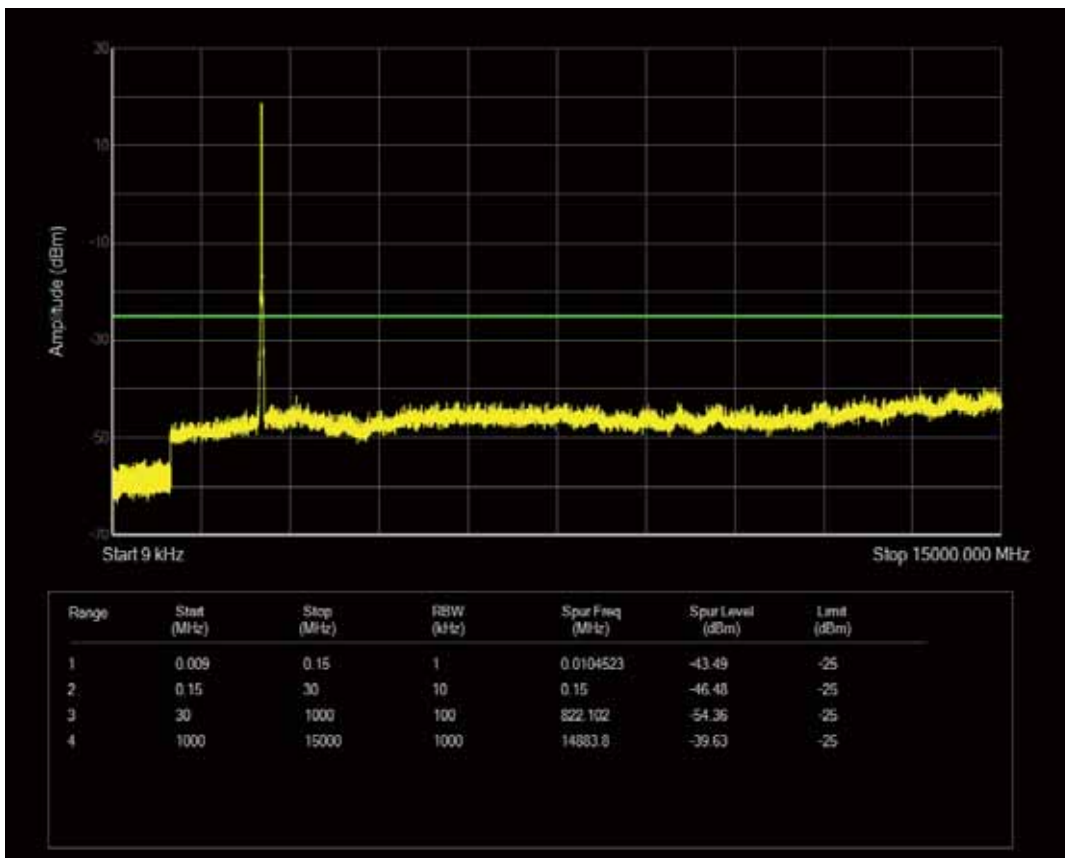

Band7 QAM16 BW=20MHz Channel=21100 RB Size=1 Position=#0