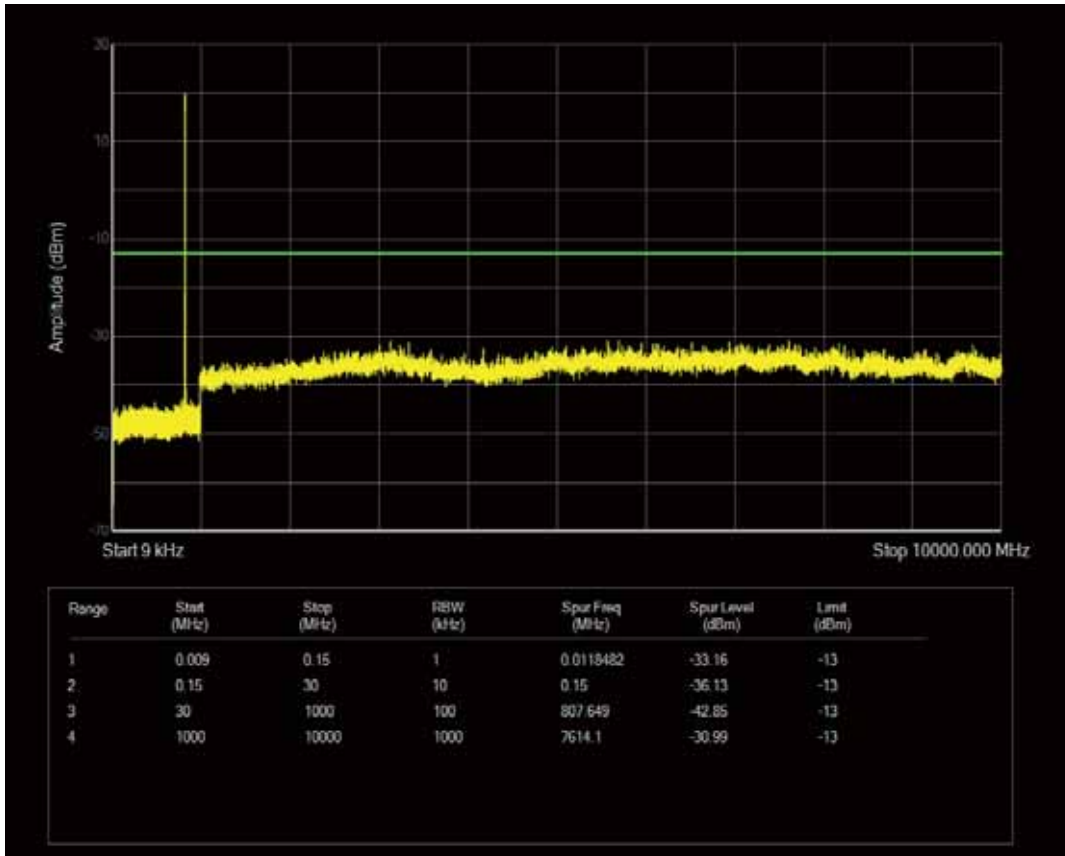

Band5 QAM16 BW=1.4MHz Channel=20525 RB Size=6 Position=#0