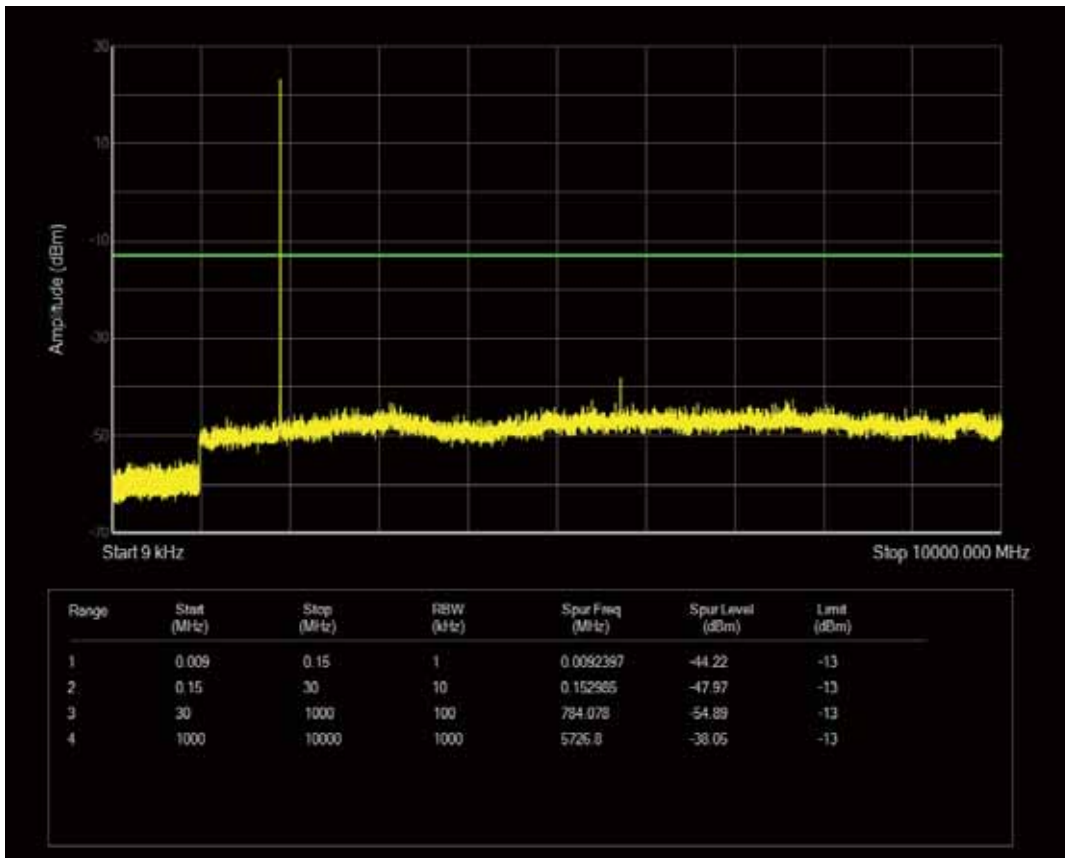

Band2 QAM16 BW=1.4MHz Channel=18900 RB Size=6 Position=#0

Band2 QPSK BW=1.4MHz Channel=19193 RB Size=6 Position=#0

Band2 QAM16 BW=1.4MHz Channel=19193 RB Size=6 Position=#0

Band2 QAM16 BW=1.4MHz Channel=19193 RB Size=1 Position=#0