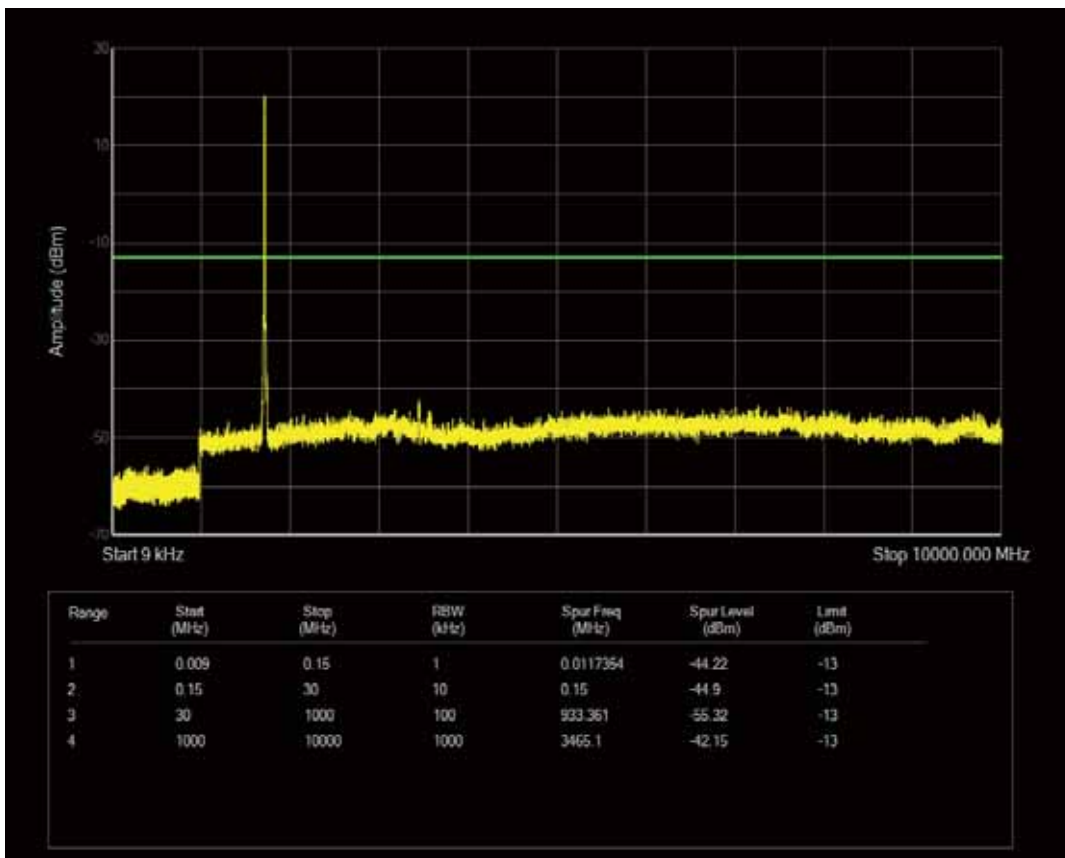

Band4 QAM16 BW=10MHz Channel=20175 RB Size=1 Position=#0