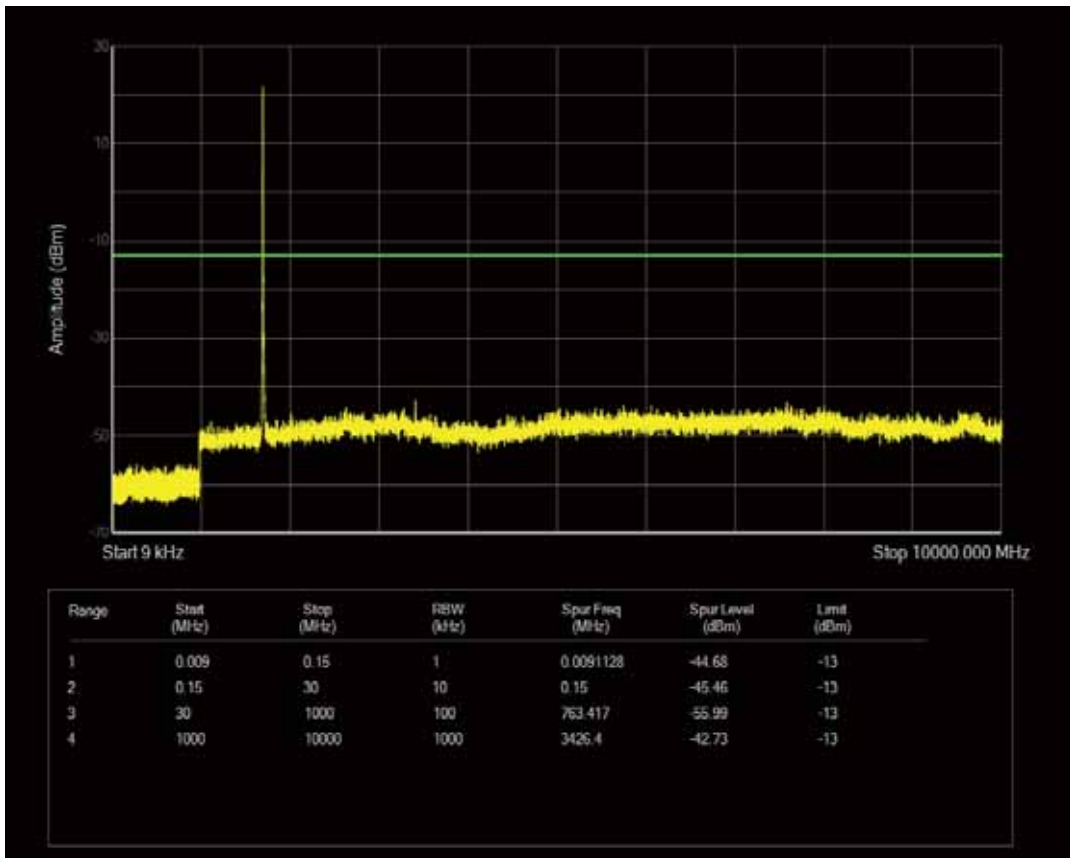

Band4 QAM16 BW=5MHz Channel=19975 RB Size=1 Position=#0