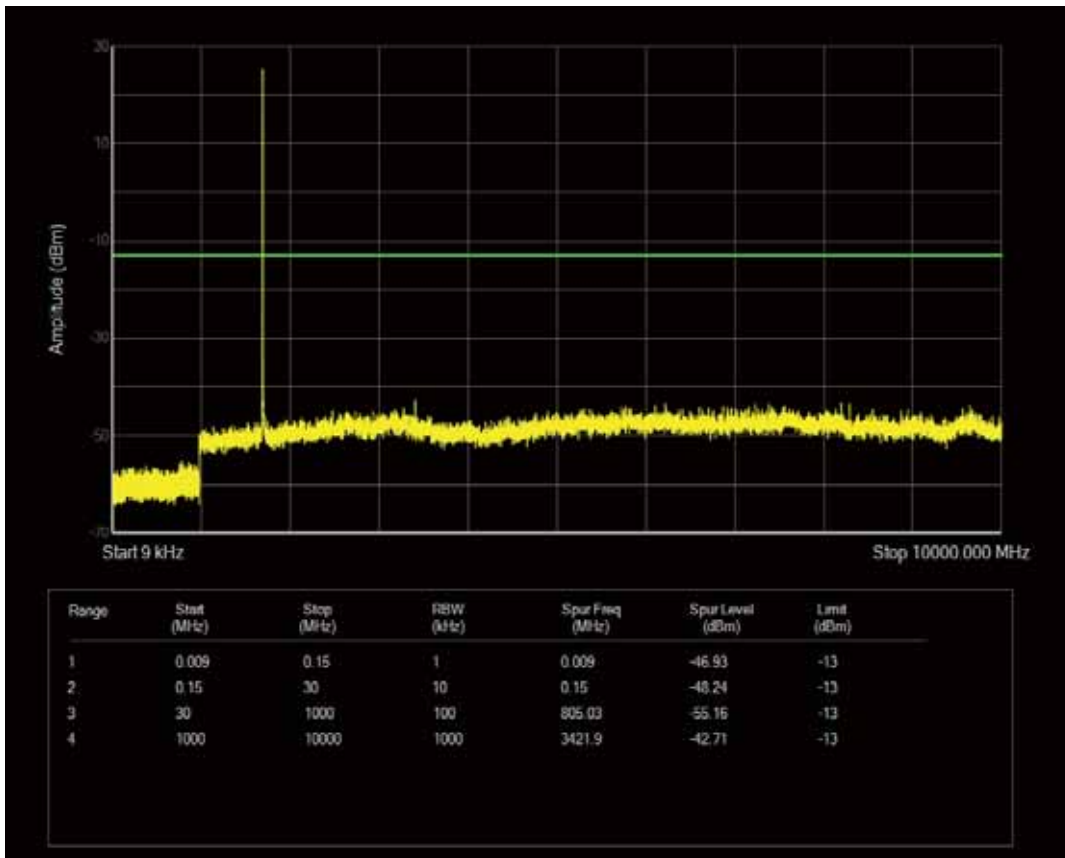

Band4 QPSK BW=1.4MHz Channel=19957 RB Size=1 Position=#0

Band4 QAM16 BW=1.4MHz Channel=19957 RB Size=1 Position=#0

Band4 QPSK BW=1.4MHz Channel=19957 RB Size=6 Position=#0

Band4 QAM16 BW=1.4MHz Channel=19957 RB Size=6 Position=#0