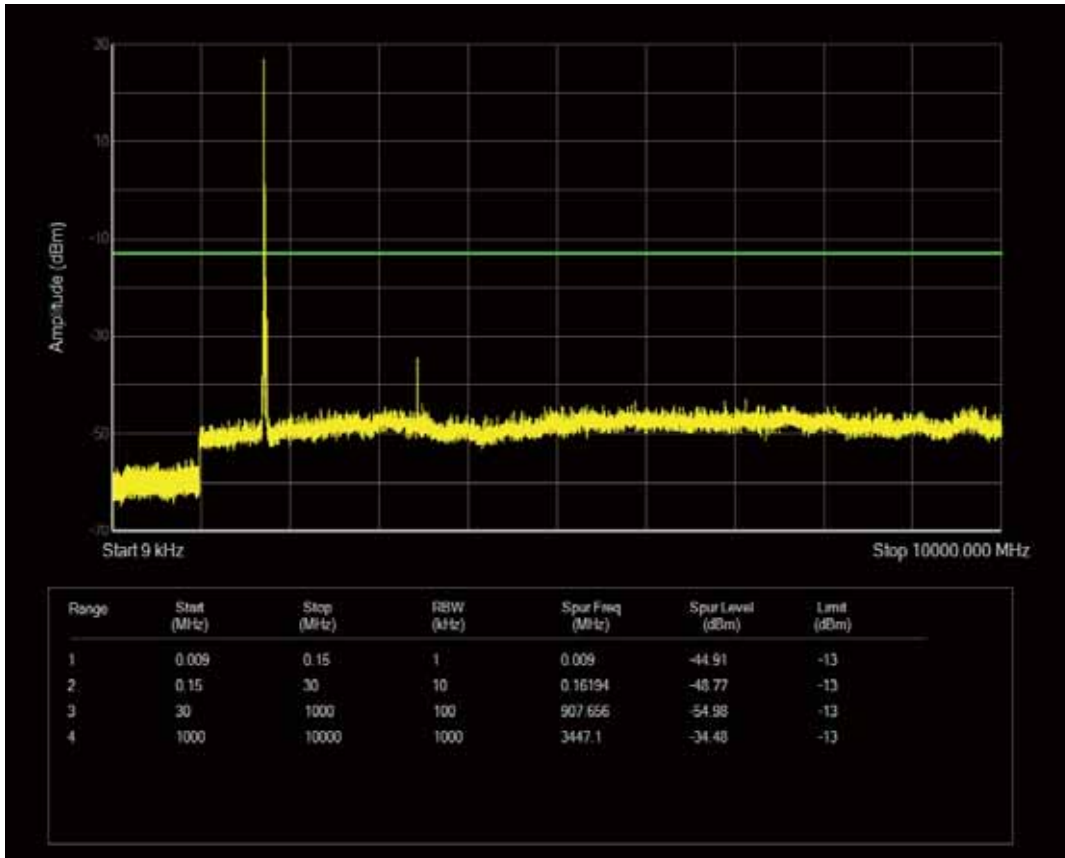

Band4 QPSK BW=20MHz Channel=20175 RB Size=100 Position=#0