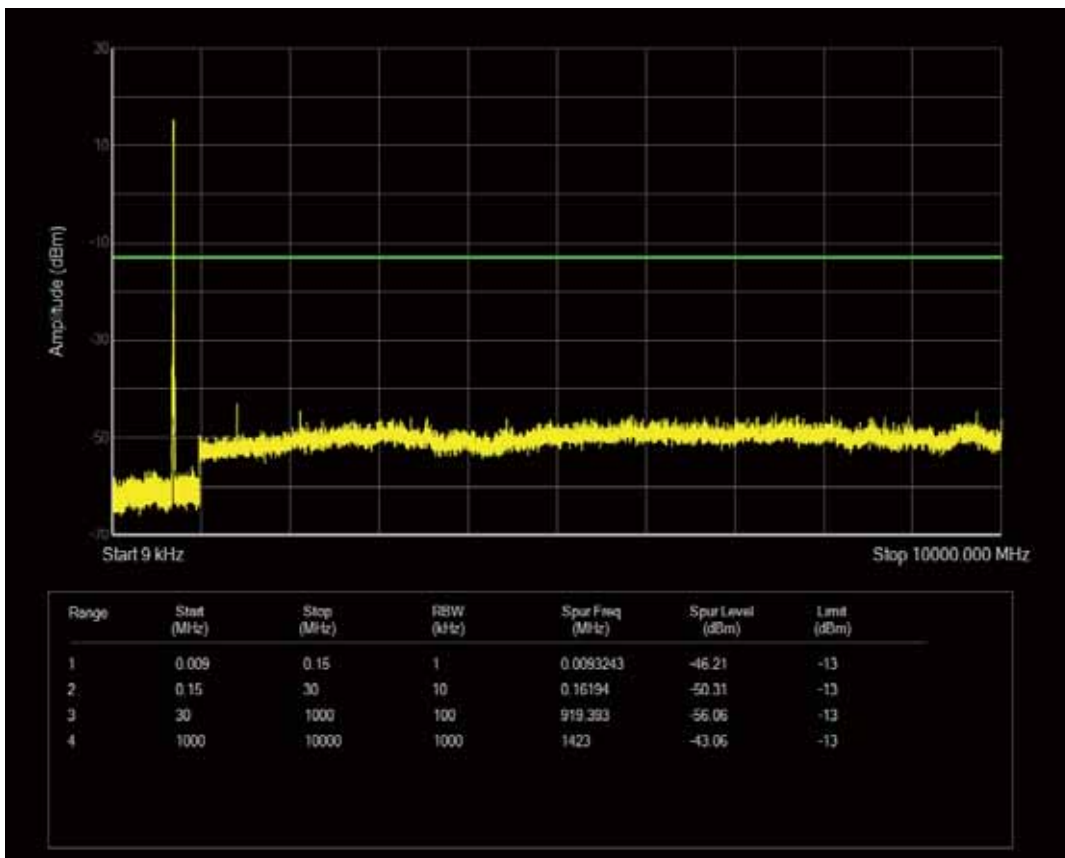

Band17 QAM16 BW=5MHz Channel=23790 RB Size=1 Position=#0