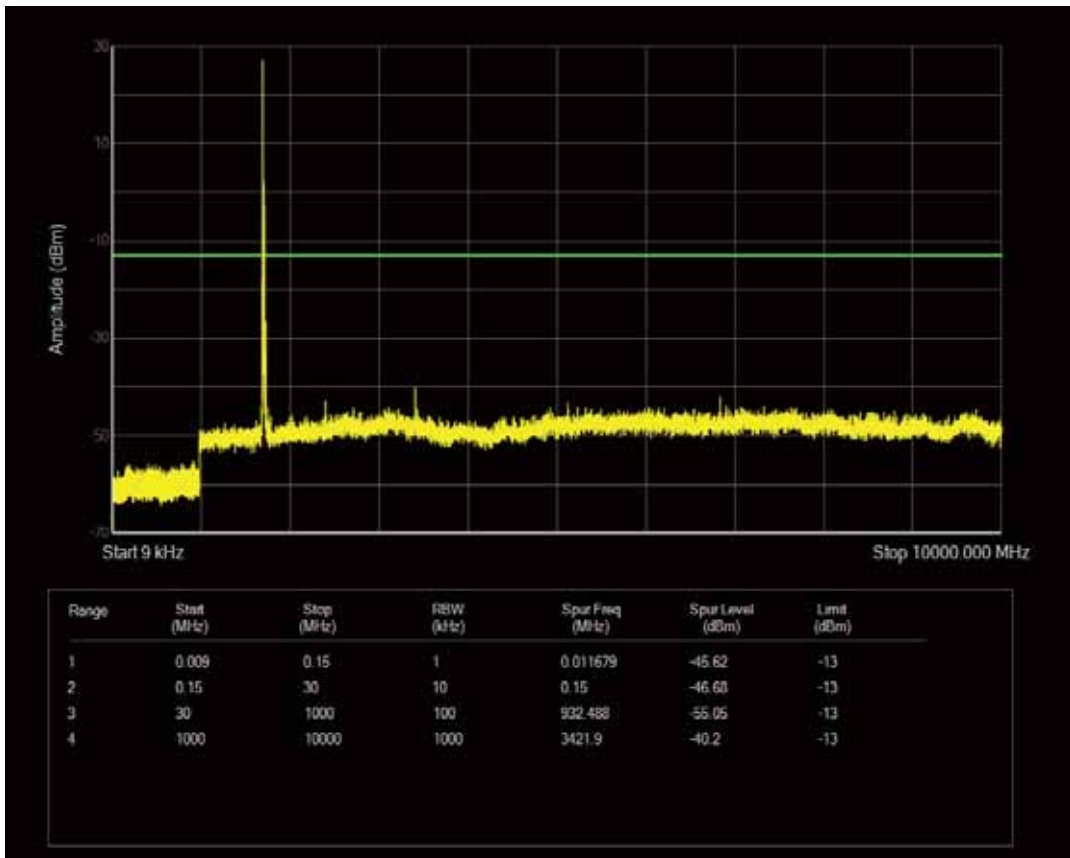

Band4 QPSK BW=20MHz Channel=20050 RB Size=100 Position=#0

Band4 QPSK BW=20MHz Channel=20050 RB Size=1 Position=#0

Band4 QAM16 BW=20MHz Channel=20050 RB Size=100 Position=#0

Band4 QAM16 BW=20MHz Channel=20050 RB Size=1 Position=#0