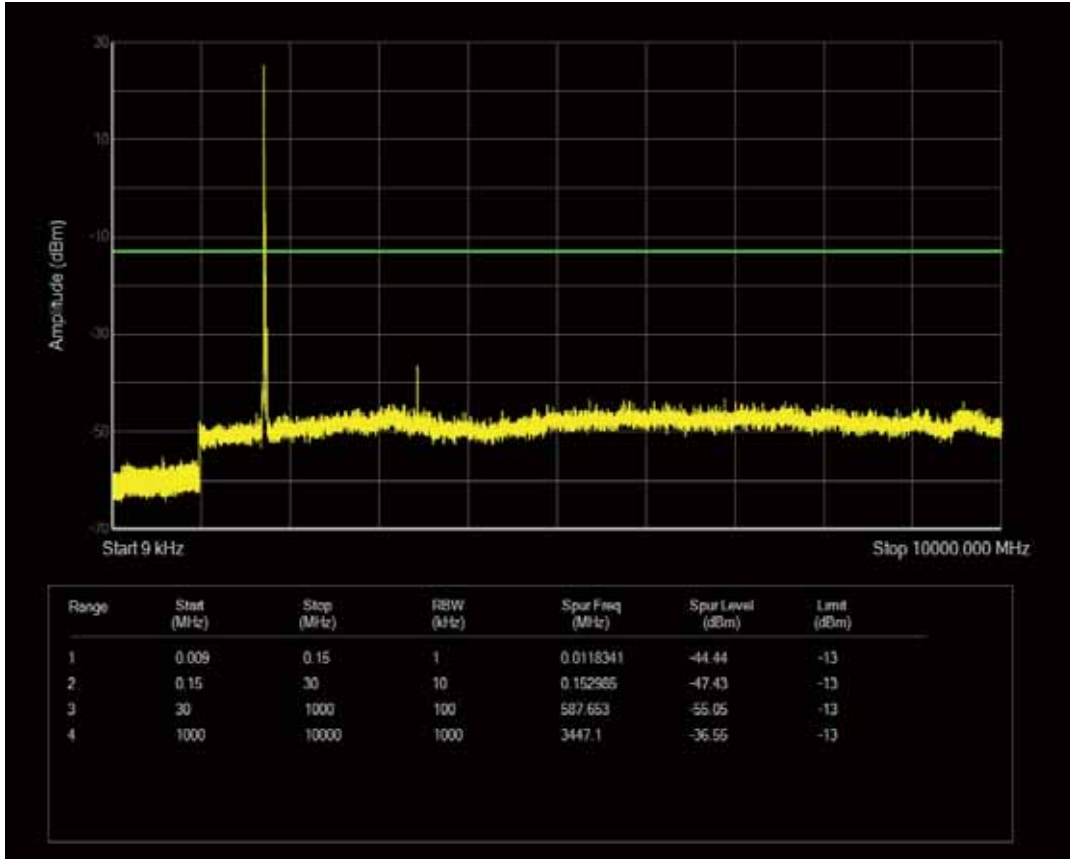

Band4 QAM16 BW=20MHz Channel=20175 RB Size=100 Position=#0