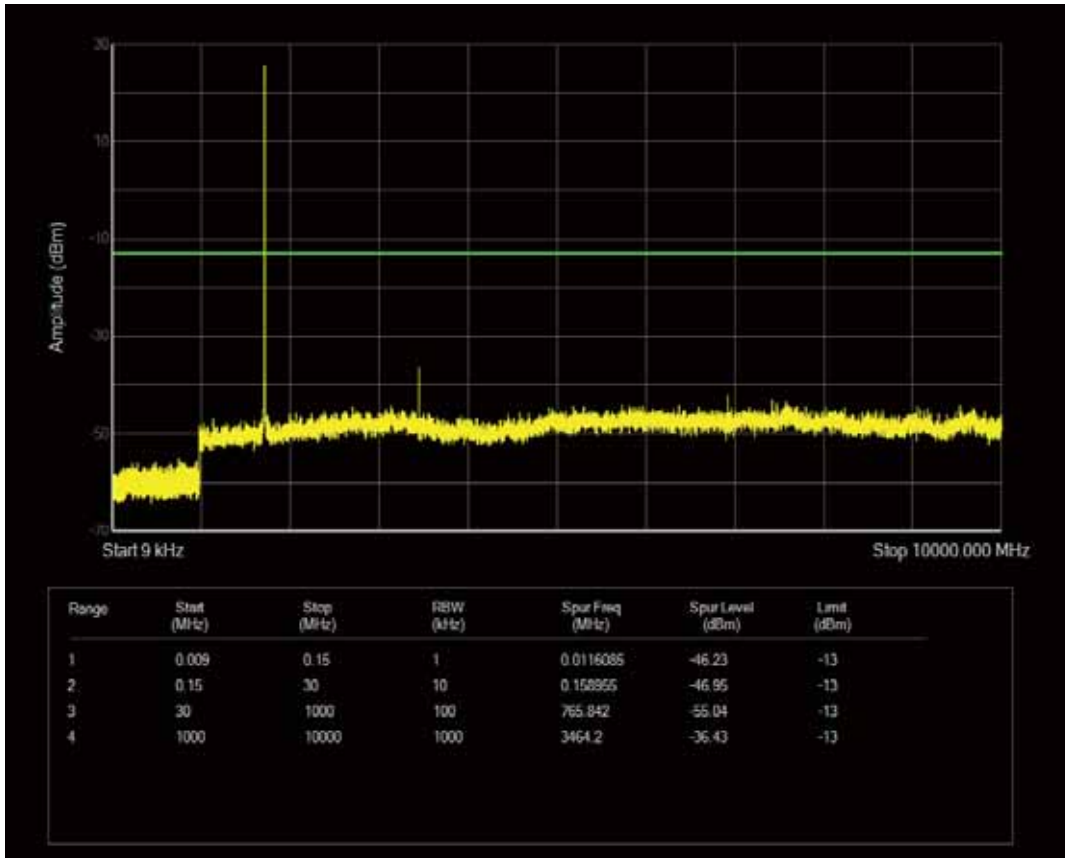

Band4 QPSK BW=1.4MHz Channel=20175 RB Size=6 Position=#0