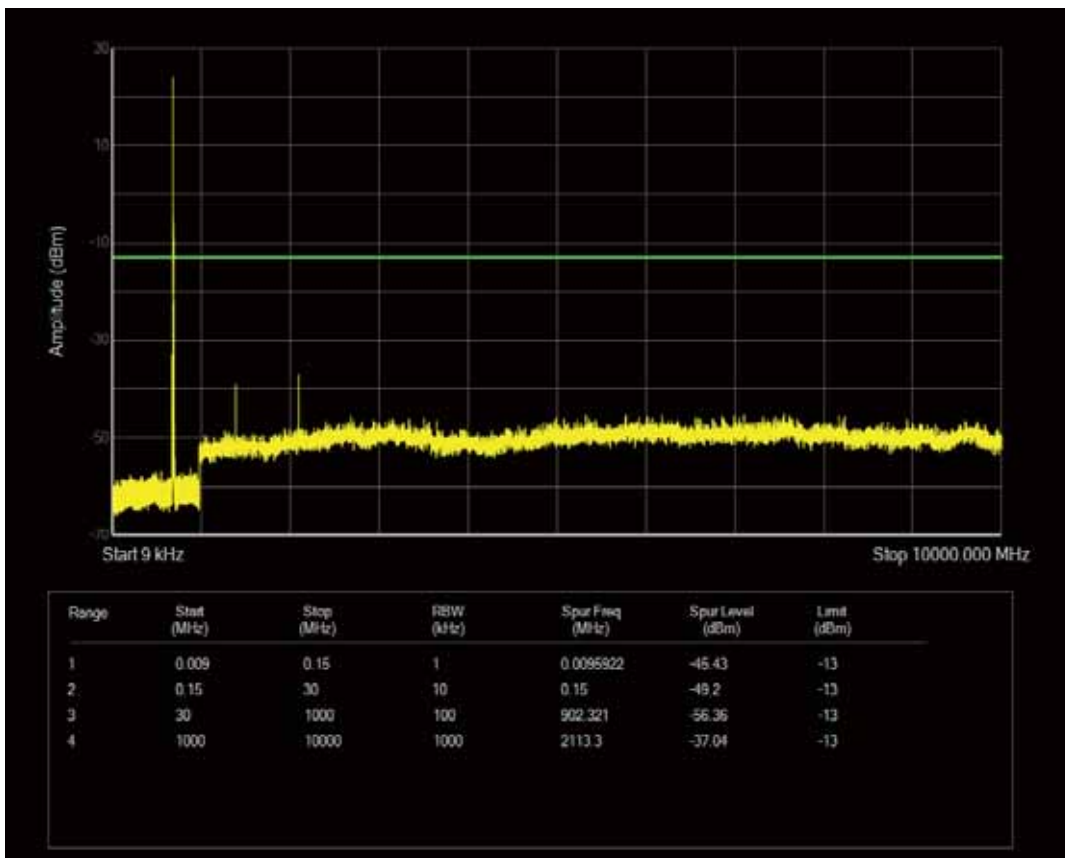

Band17 QPSK BW=5MHz Channel=23755 RB Size=25 Position=#0

Band17 QPSK BW=5MHz Channel=23755 RB Size=1 Position=#0

Band17 QAM16 BW=5MHz Channel=23755 RB Size=25 Position=#0

Band17 QAM16 BW=5MHz Channel=23755 RB Size=1 Position=#0