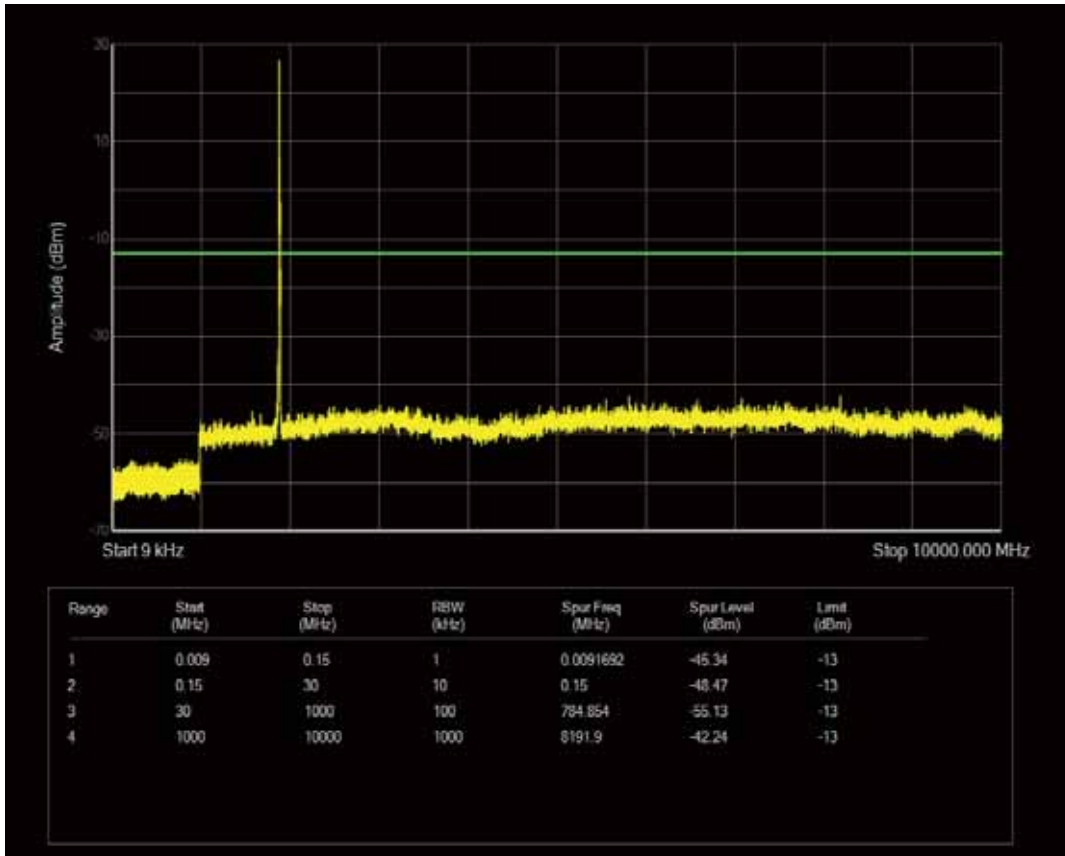

Band2 QAM16 BW=15MHz Channel=19125 RB Size=75 Position=#0