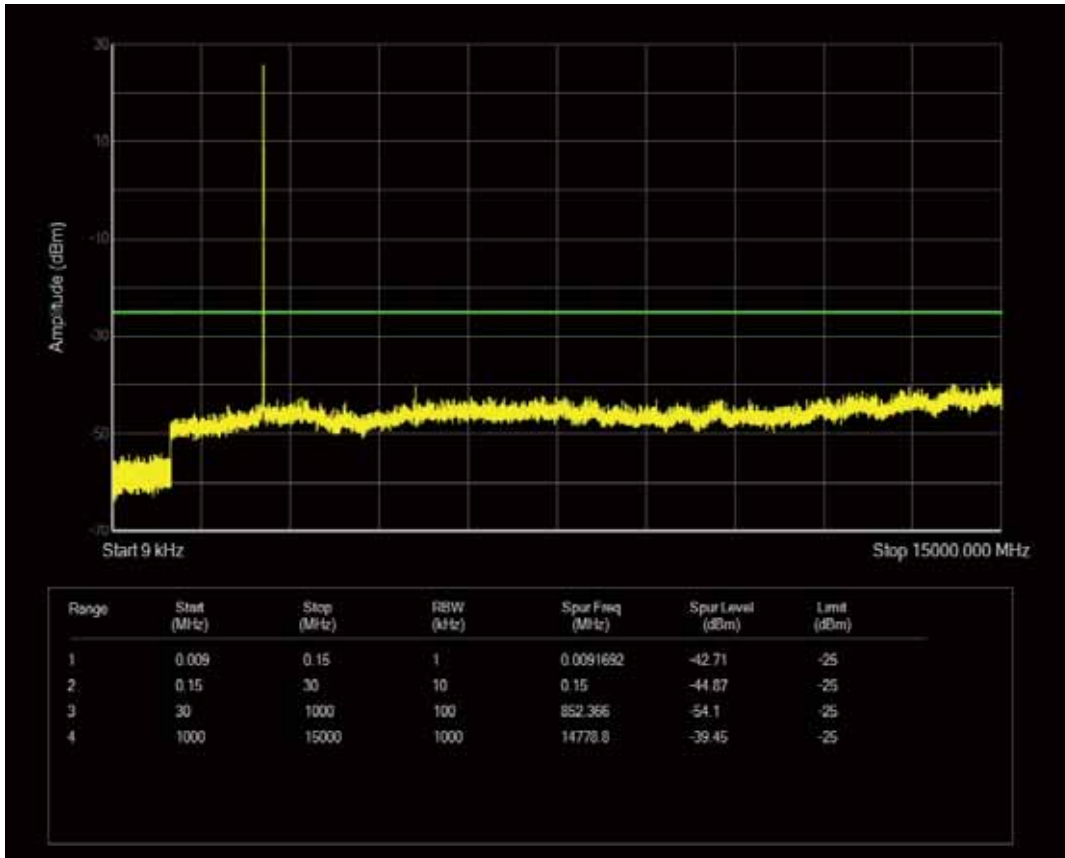

Band7 QAM16 BW=5MHz Channel=21425 RB Size=25 Position=#0