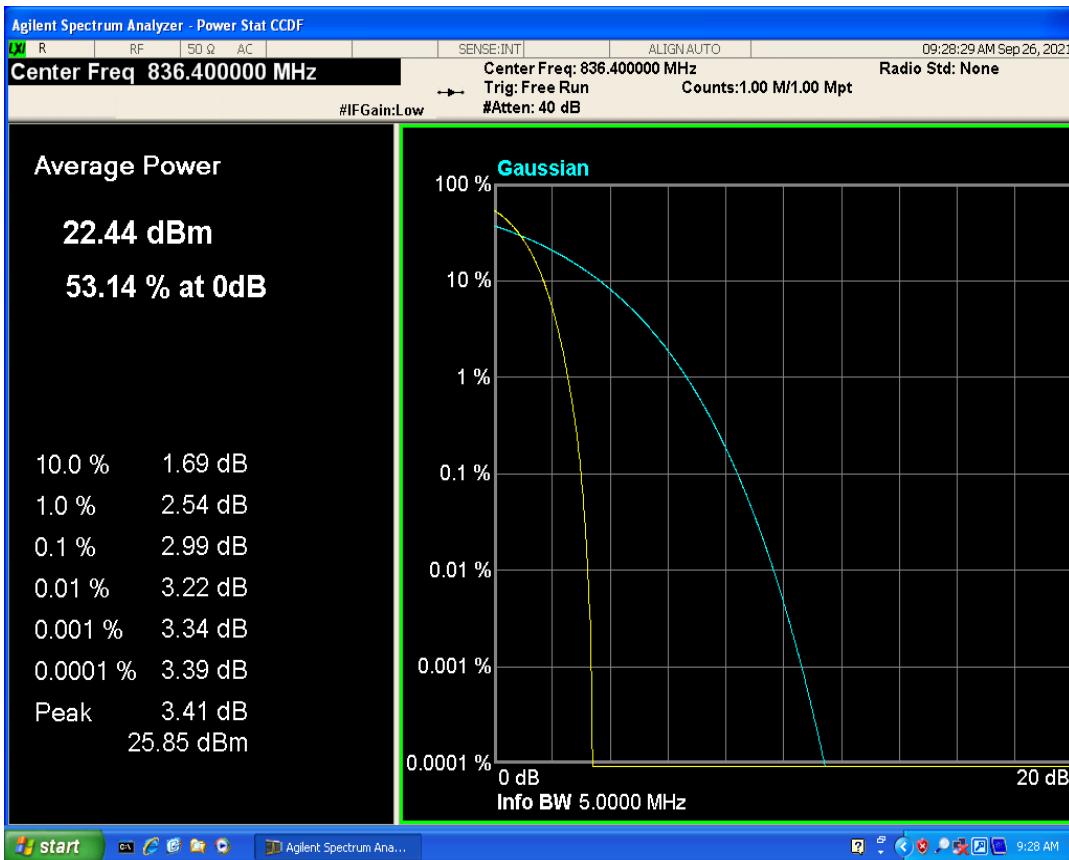

WCDMA Band2 Channel=9400

WCDMA Band2 Channel=9262

WCDMA Band2 Channel=9538

WCDMA Band4 Channel=1413

WCDMA Band4 Channel=1312

WCDMA Band4 Channel=1513

WCDMA Band5 Channel=4132

WCDMA Band5 Channel=4182

WCDMA Band5 Channel=4233

GSM1900 Channel=512

GSM1900 Channel=661

GSM1900 Channel=810

GSM850 Channel=128

GSM850 Channel=251

GSM850 Channel=189

04 Occupied bandwidth