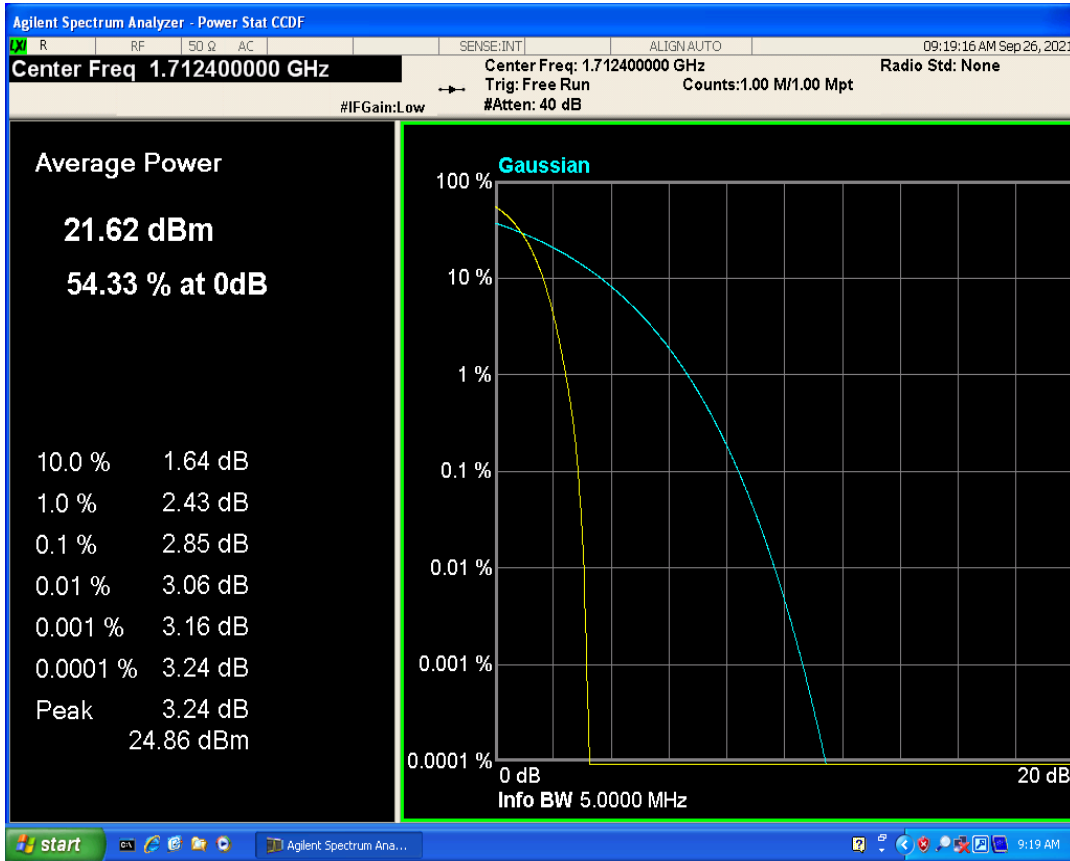

WCDMA Band2 Channel=9400

WCDMA Band2 Channel=9262

WCDMA Band2 Channel=9538

WCDMA Band4 Channel=1413

WCDMA Band4 Channel=1312

WCDMA Band4 Channel=1513

WCDMA Band5 Channel=4132

WCDMA Band5 Channel=4182

WCDMA Band5 Channel=4233

GSM1900 Channel=512

GSM1900 Channel=661

GSM1900 Channel=810

GSM850 Channel=128

GSM850 Channel=251

GSM850 Channel=189

04 Occupied bandwidth