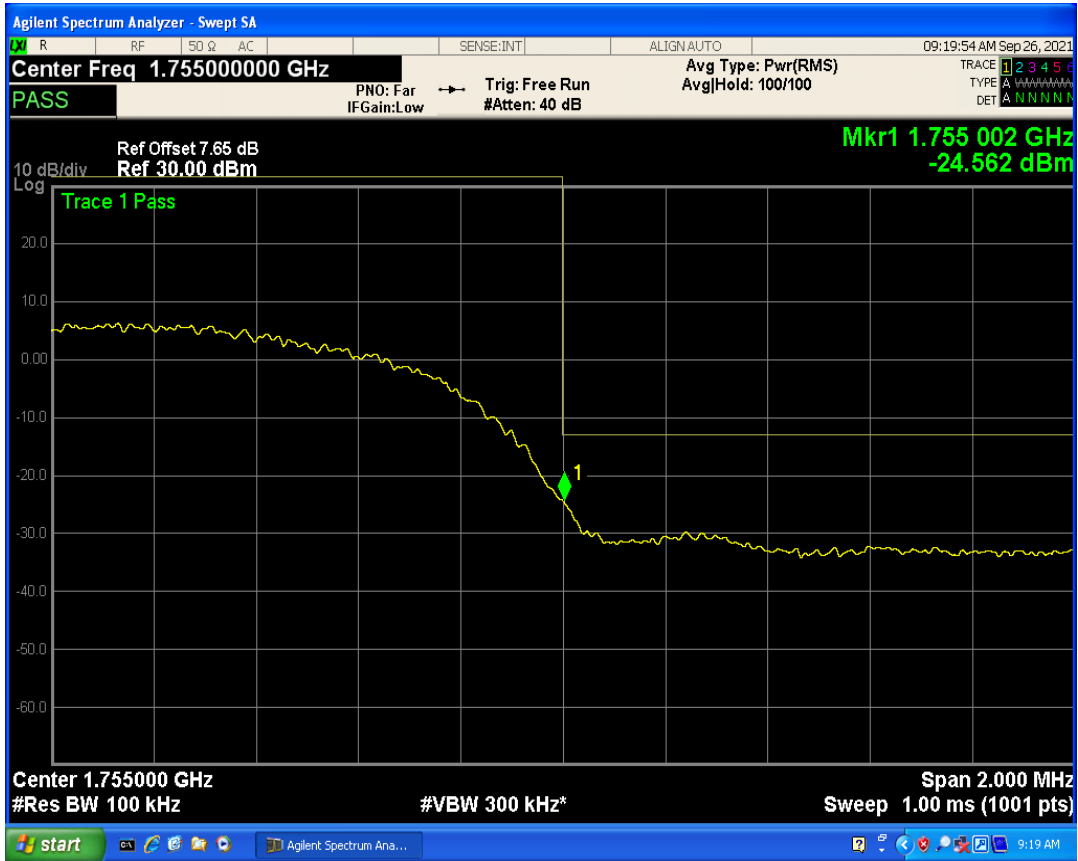

WCDMA Band5 Channel=4233

GSM1900 Channel=512

GSM1900 Channel=661

GSM1900 Channel=810

GSM850 Channel=128

GSM850 Channel=189

GSM850 Channel=251

05 Band edge

Band	Channel	Frequency (MHz)	Spur Freq (MHz)	Spur Level (dBm)	Limit (dBm)	Verdict
WCDMA Band2	9262	1852.4	1850.00	-24.09	-13	PASS
WCDMA Band2	9538	1907.6	1910.00	-26.01	-13	PASS
WCDMA Band4	1312	1712.4	1710.00	-26.57	-13	PASS
WCDMA Band4	1513	1752.6	1755.00	-24.56	-13	PASS
WCDMA Band5	4132	826.4	824.00	-24.91	-13	PASS
WCDMA Band5	4233	846.6	849.00	-25.87	-13	PASS
GSM1900	512	1850.2	1849.98	-31.23	-13	PASS
GSM1900	810	1909.8	1910.01	-33.54	-13	PASS
GSM850	128	824.2	824.00	-28.36	-13	PASS
GSM850	251	848.8	849.02	-26.77	-13	PASS

WCDMA Band2 Channel=9262

WCDMA Band2 Channel=9538

WCDMA Band4 Channel=1513

WCDMA Band4 Channel=1312

WCDMA Band5 Channel=4132

WCDMA Band5 Channel=4233

GSM1900 Channel=512

GSM1900 Channel=810