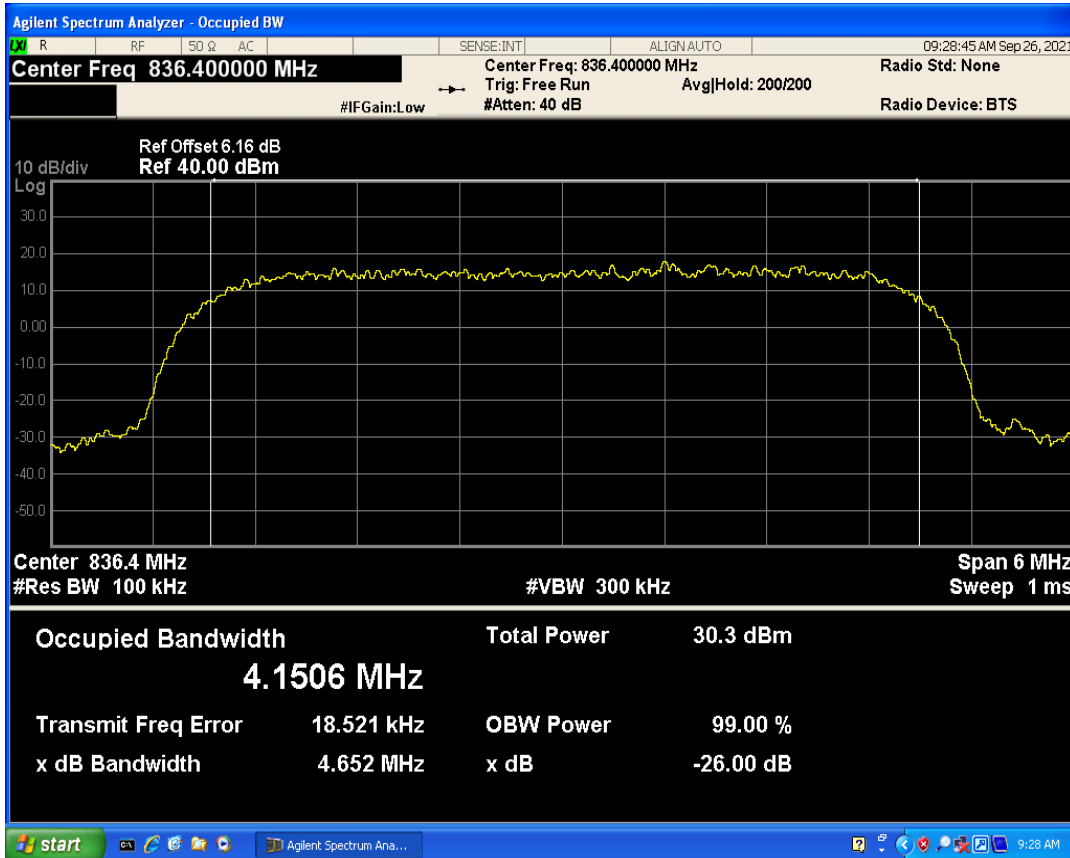

WCDMA Band2 Channel=9400

WCDMA Band2 Channel=9262

WCDMA Band2 Channel=9538

WCDMA Band4 Channel=1312

WCDMA Band4 Channel=1513

WCDMA Band4 Channel=1413

WCDMA Band5 Channel=4182

WCDMA Band5 Channel=4132

WCDMA Band5 Channel=4233

GSM1900 Channel=512

GSM1900 Channel=661

GSM1900 Channel=810

GSM850 Channel=128

GSM850 Channel=189

GSM850 Channel=251

05 Band edge