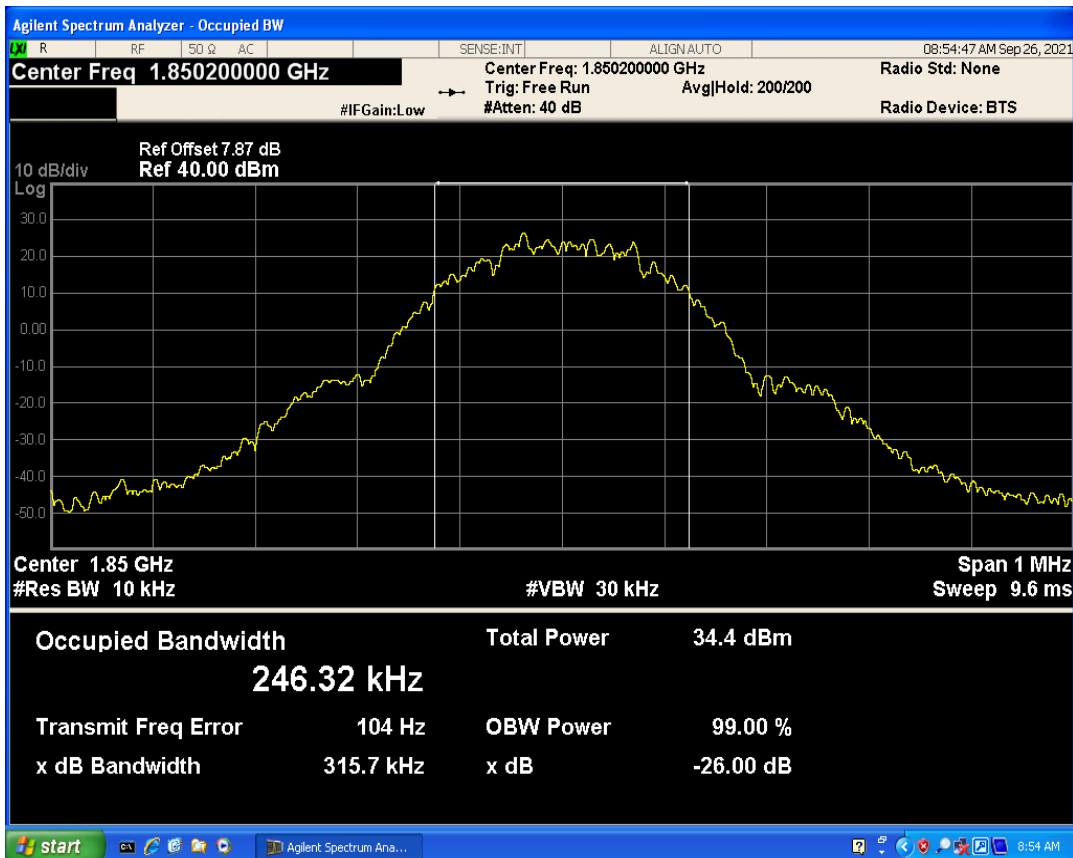

WCDMA Band2 Channel=9400

WCDMA Band2 Channel=9262

WCDMA Band2 Channel=9538

WCDMA Band4 Channel=1312

WCDMA Band4 Channel=1513

WCDMA Band4 Channel=1413

WCDMA Band5 Channel=4182

WCDMA Band5 Channel=4132

WCDMA Band5 Channel=4233

GSM1900 Channel=512

GSM1900 Channel=661

GSM1900 Channel=810

GSM850 Channel=128

GSM850 Channel=189

GSM850 Channel=251

05 Band edge