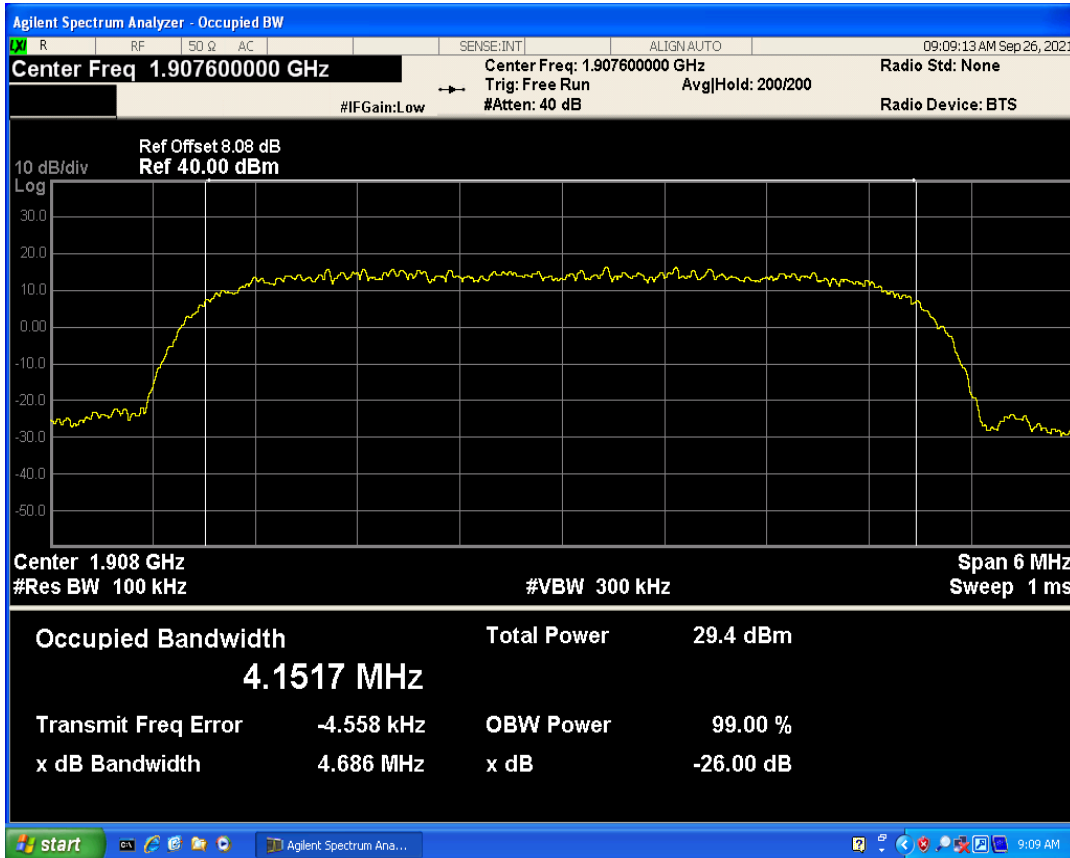

Band	Channel	Frequency (MHz)	99% OBW (kHz)	-26dB EBW (kHz)	Verdict
WCDMA Band2	9262	1852.4	4151.737	4674.342	PASS
WCDMA Band2	9400	1880	4174.499	4689.736	PASS
WCDMA Band2	9538	1907.6	4151.705	4686.258	PASS
WCDMA Band4	1312	1712.4	4155.422	4688.838	PASS
WCDMA Band4	1413	1732.6	4158.606	4652.705	PASS
WCDMA Band4	1513	1752.6	4176.466	4669.074	PASS
WCDMA Band5	4132	826.4	4178.515	4682.094	PASS
WCDMA Band5	4182	836.4	4150.560	4652.397	PASS
WCDMA Band5	4233	846.6	4173.827	4655.260	PASS
GSM1900	512	1850.2	246.322	315.691	PASS
GSM1900	661	1880	242.787	312.092	PASS
GSM1900	810	1909.8	242.291	320.095	PASS
GSM850	128	824.2	243.614	312.741	PASS
GSM850	189	836.4	245.680	320.027	PASS
GSM850	251	848.8	249.555	316.316	PASS

WCDMA Band2 Channel=9400

WCDMA Band2 Channel=9262

WCDMA Band2 Channel=9538

WCDMA Band4 Channel=1312

WCDMA Band4 Channel=1513

WCDMA Band4 Channel=1413

WCDMA Band5 Channel=4182

WCDMA Band5 Channel=4132