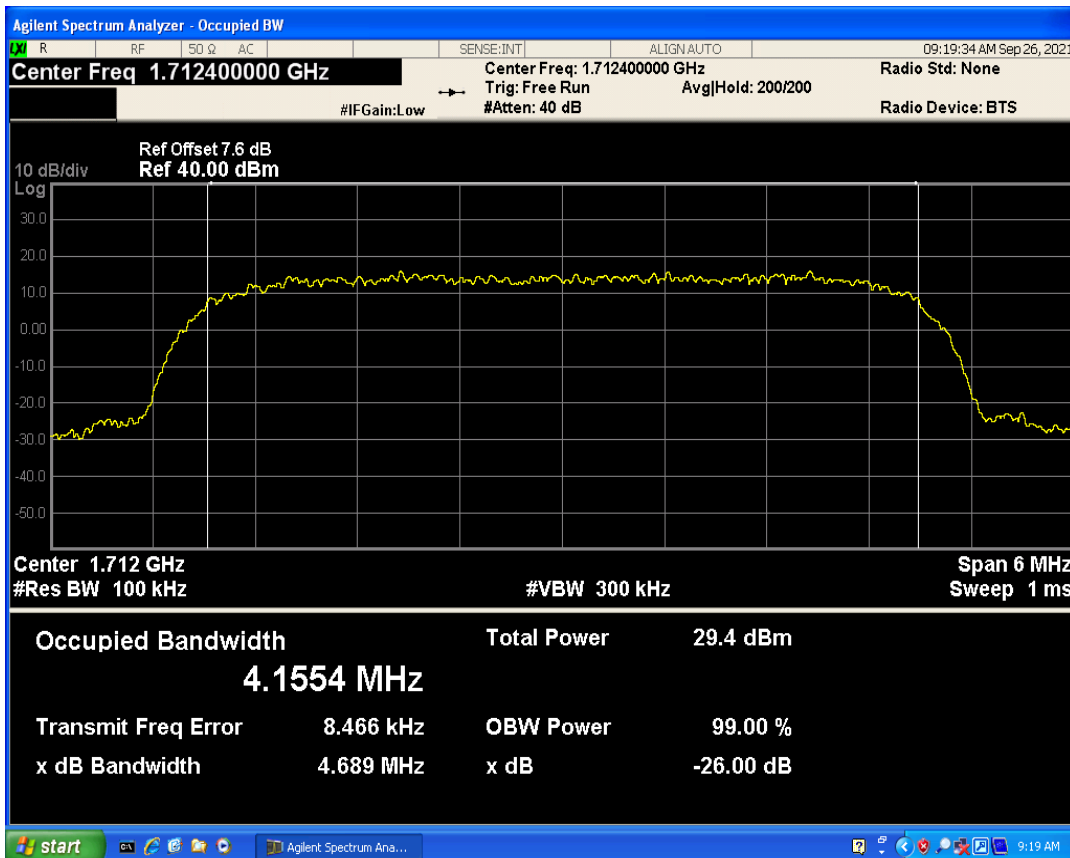

WCDMA Band2 Channel=9400

WCDMA Band2 Channel=9262

WCDMA Band2 Channel=9538

WCDMA Band4 Channel=1312

WCDMA Band4 Channel=1513

WCDMA Band4 Channel=1413

WCDMA Band5 Channel=4182

WCDMA Band5 Channel=4132

WCDMA Band5 Channel=4233

GSM1900 Channel=512

GSM1900 Channel=661

GSM1900 Channel=810

GSM850 Channel=128

GSM850 Channel=189

GSM850 Channel=251

05 Band edge