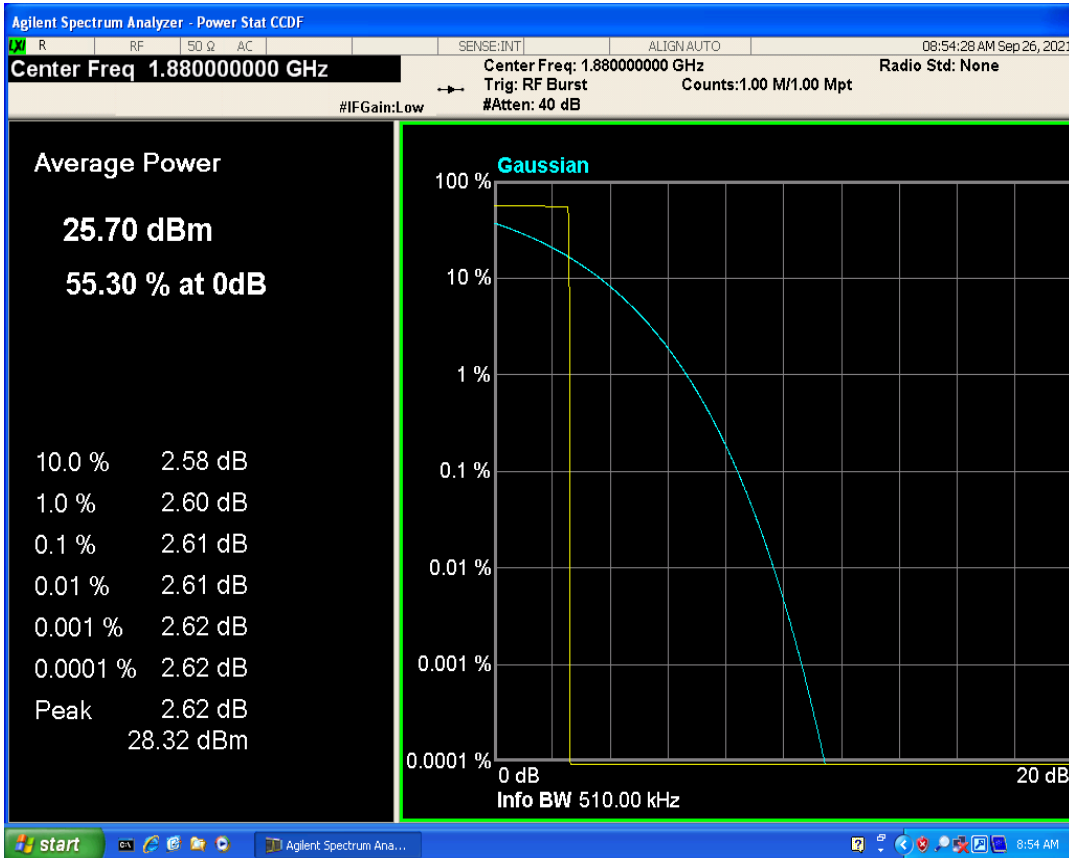

WCDMA Band2 Channel=9400

WCDMA Band2 Channel=9262

WCDMA Band2 Channel=9538

WCDMA Band4 Channel=1413

WCDMA Band4 Channel=1312

WCDMA Band4 Channel=1513

WCDMA Band5 Channel=4132

WCDMA Band5 Channel=4182

WCDMA Band5 Channel=4233

GSM1900 Channel=512

GSM1900 Channel=661

GSM1900 Channel=810

GSM850 Channel=128

GSM850 Channel=251

GSM850 Channel=189

04 Occupied bandwidth