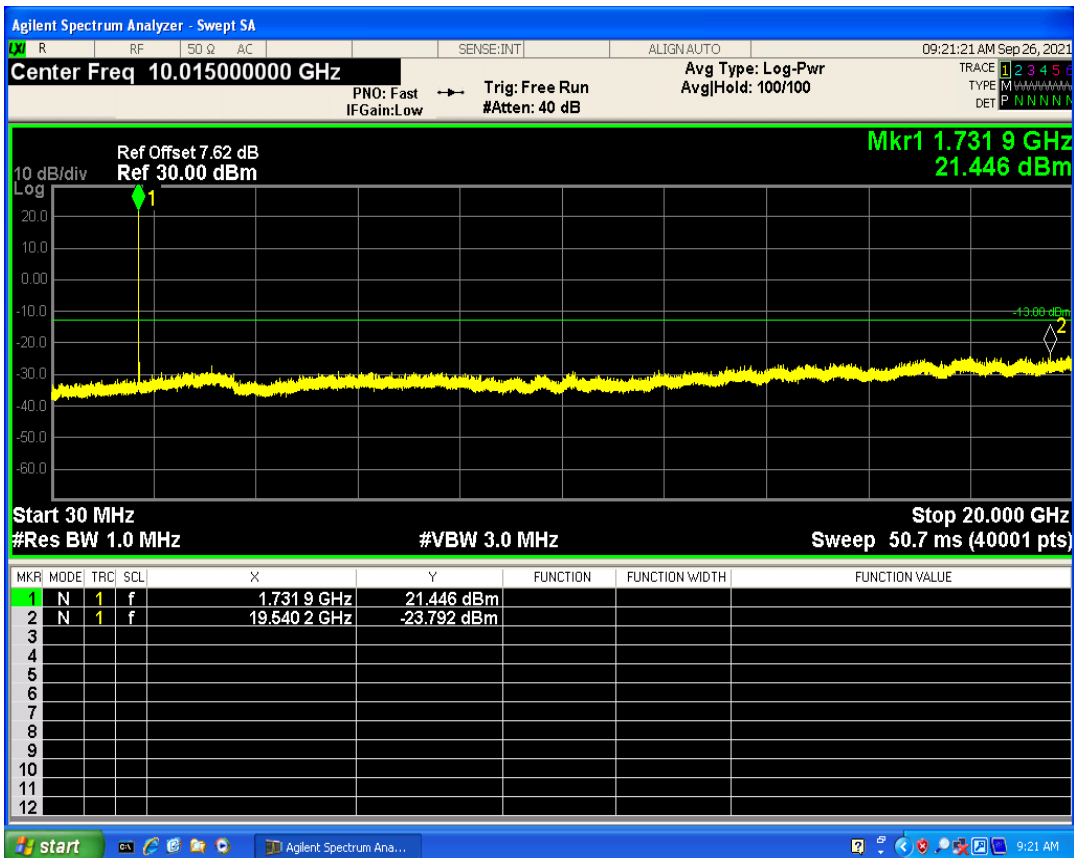

WCDMA Band2 Channel=9400

WCDMA Band2 Channel=9262

WCDMA Band2 Channel=9538

WCDMA Band4 Channel=1312

WCDMA Band4 Channel=1413

WCDMA Band4 Channel=1513

WCDMA Band5 Channel=4132

WCDMA Band5 Channel=4182

WCDMA Band5 Channel=4233

GSM1900 Channel=512

GSM1900 Channel=810

GSM1900 Channel=661

GSM850 Channel=128

GSM850 Channel=251

GSM850 Channel=189

07 Conducted output power