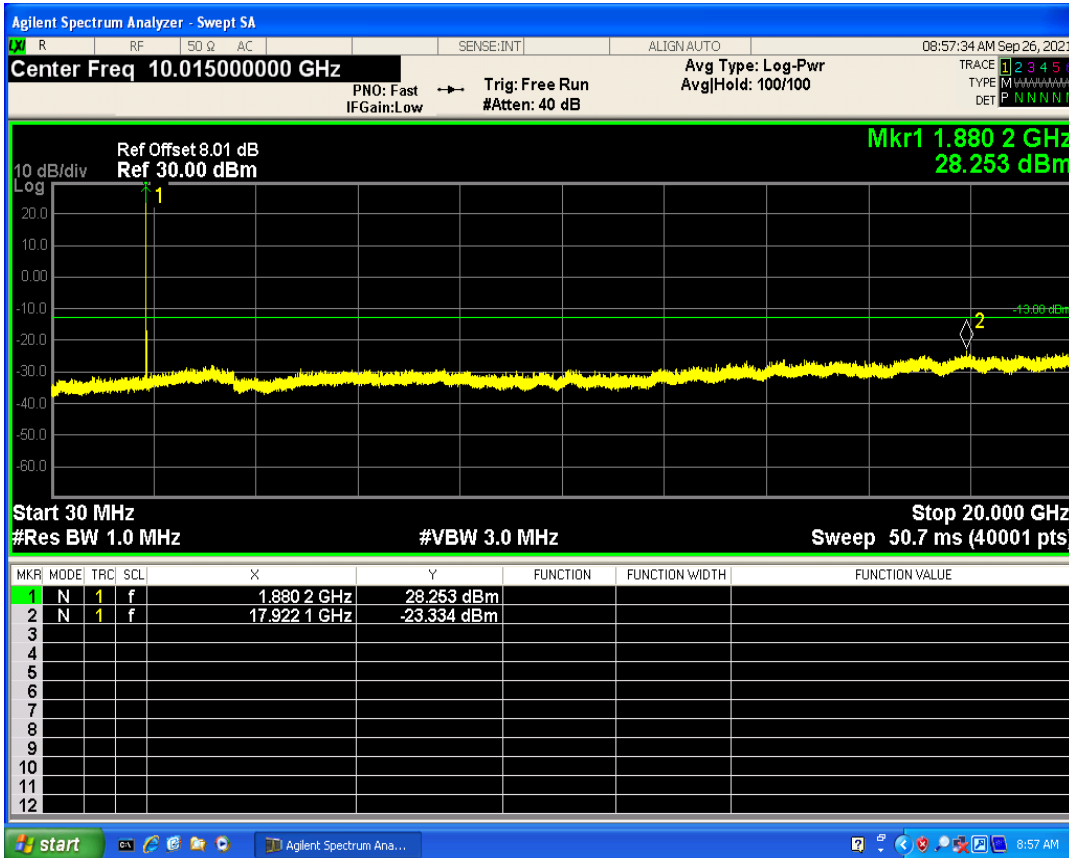

WCDMA Band5 Channel=4233

GSM1900 Channel=512

GSM1900 Channel=810

GSM1900 Channel=661

GSM850 Channel=128

GSM850 Channel=251

GSM850 Channel=189

07 Conducted output power