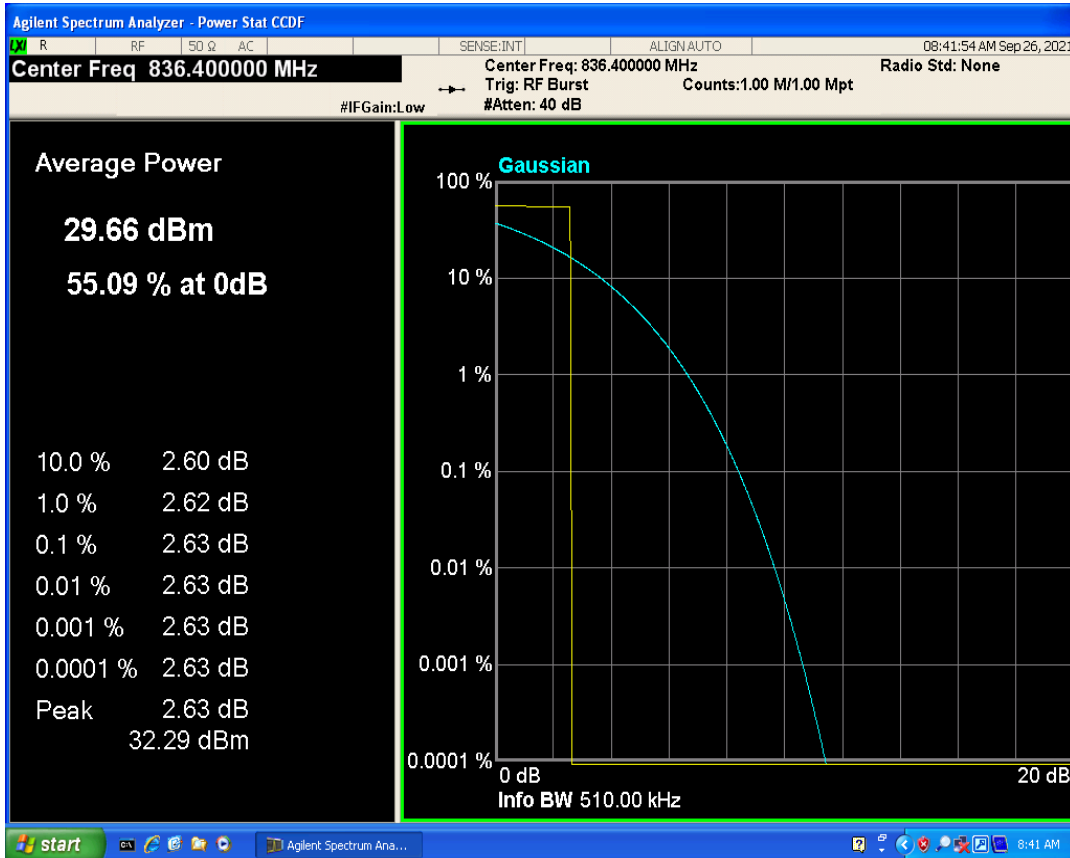

WCDMA Band5 Channel=4233

GSM1900 Channel=512

GSM1900 Channel=661

GSM1900 Channel=810

GSM850 Channel=128

GSM850 Channel=251

GSM850 Channel=189

04 Occupied bandwidth