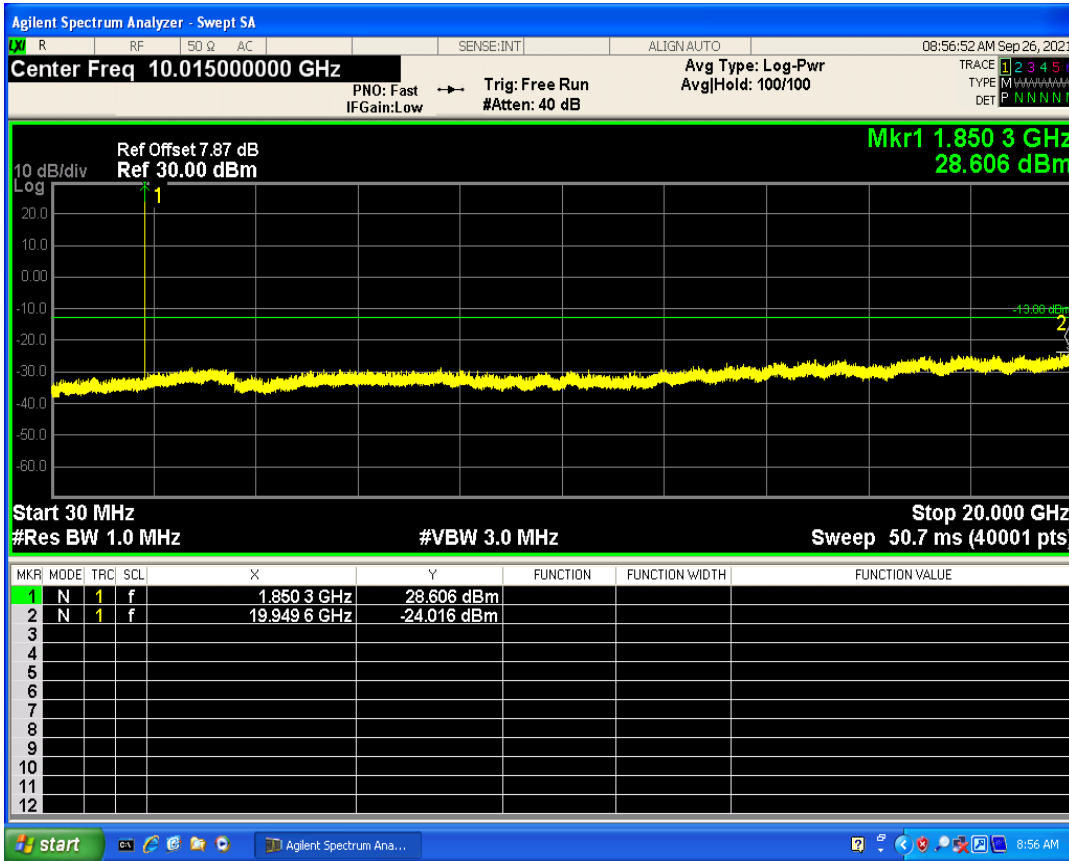

WCDMA Band2 Channel=9400

WCDMA Band2 Channel=9262

WCDMA Band2 Channel=9538

WCDMA Band4 Channel=1312

WCDMA Band4 Channel=1413

WCDMA Band4 Channel=1513

WCDMA Band5 Channel=4132

WCDMA Band5 Channel=4182

WCDMA Band5 Channel=4233

GSM1900 Channel=512

GSM1900 Channel=810

GSM1900 Channel=661

GSM850 Channel=128

GSM850 Channel=251

GSM850 Channel=189

07 Conducted output power