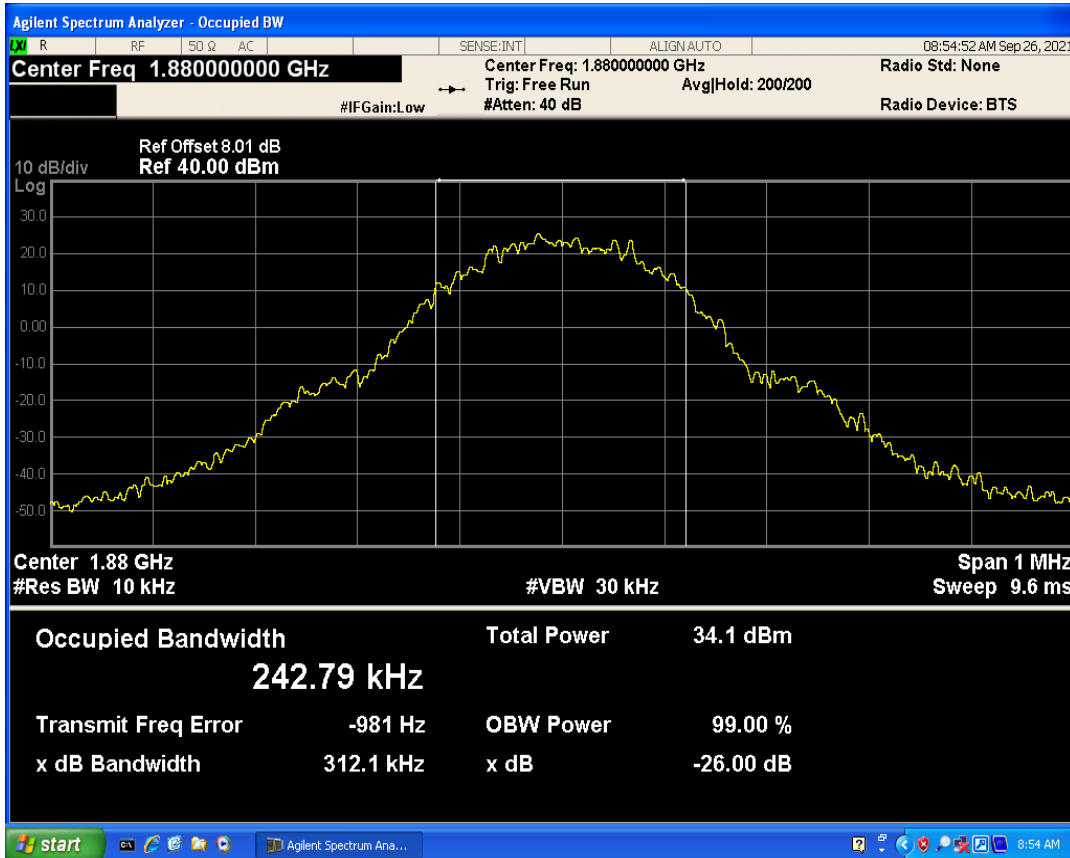

WCDMA Band2 Channel=9400

WCDMA Band2 Channel=9262

WCDMA Band2 Channel=9538

WCDMA Band4 Channel=1312

WCDMA Band4 Channel=1513

WCDMA Band4 Channel=1413

WCDMA Band5 Channel=4182

WCDMA Band5 Channel=4132

WCDMA Band5 Channel=4233

GSM1900 Channel=512

GSM1900 Channel=661

GSM1900 Channel=810

GSM850 Channel=128

GSM850 Channel=189

GSM850 Channel=251

05 Band edge