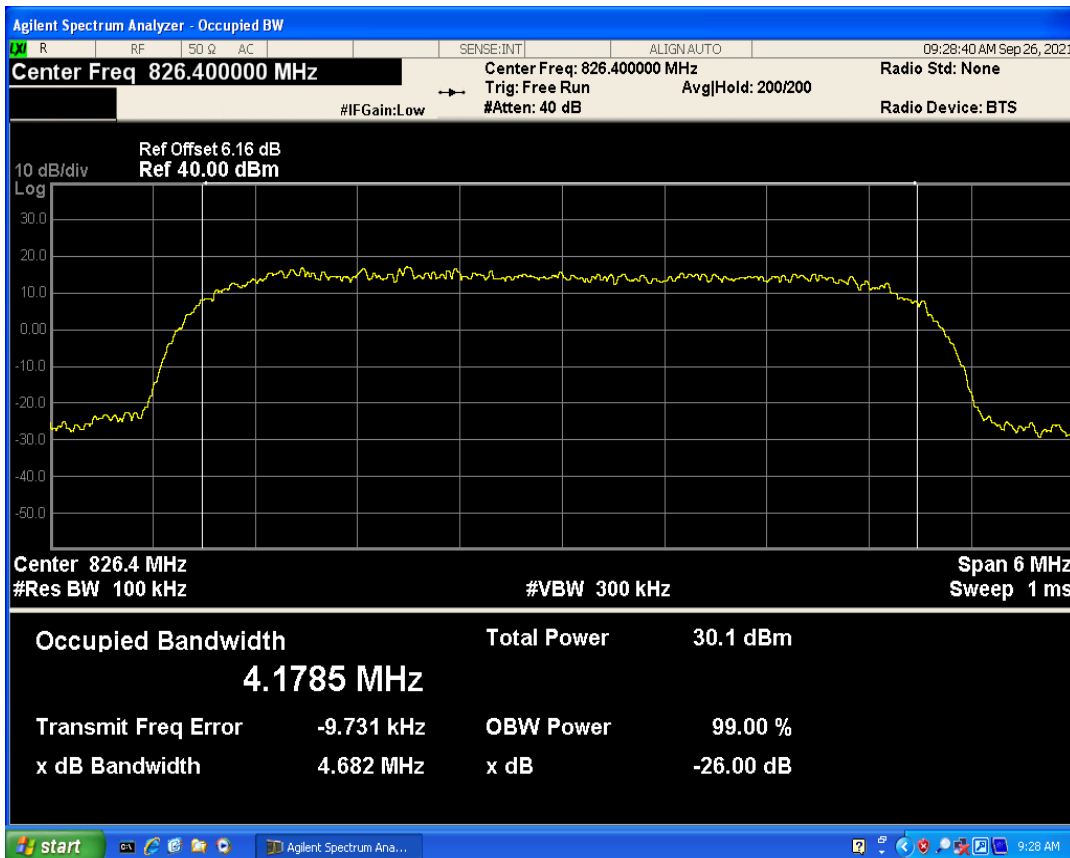

WCDMA Band2 Channel=9400

WCDMA Band2 Channel=9262

WCDMA Band2 Channel=9538

WCDMA Band4 Channel=1312

WCDMA Band4 Channel=1513

WCDMA Band4 Channel=1413

WCDMA Band5 Channel=4182

WCDMA Band5 Channel=4132

WCDMA Band5 Channel=4233

GSM1900 Channel=512

GSM1900 Channel=661

GSM1900 Channel=810

GSM850 Channel=128

GSM850 Channel=189

GSM850 Channel=251

05 Band edge