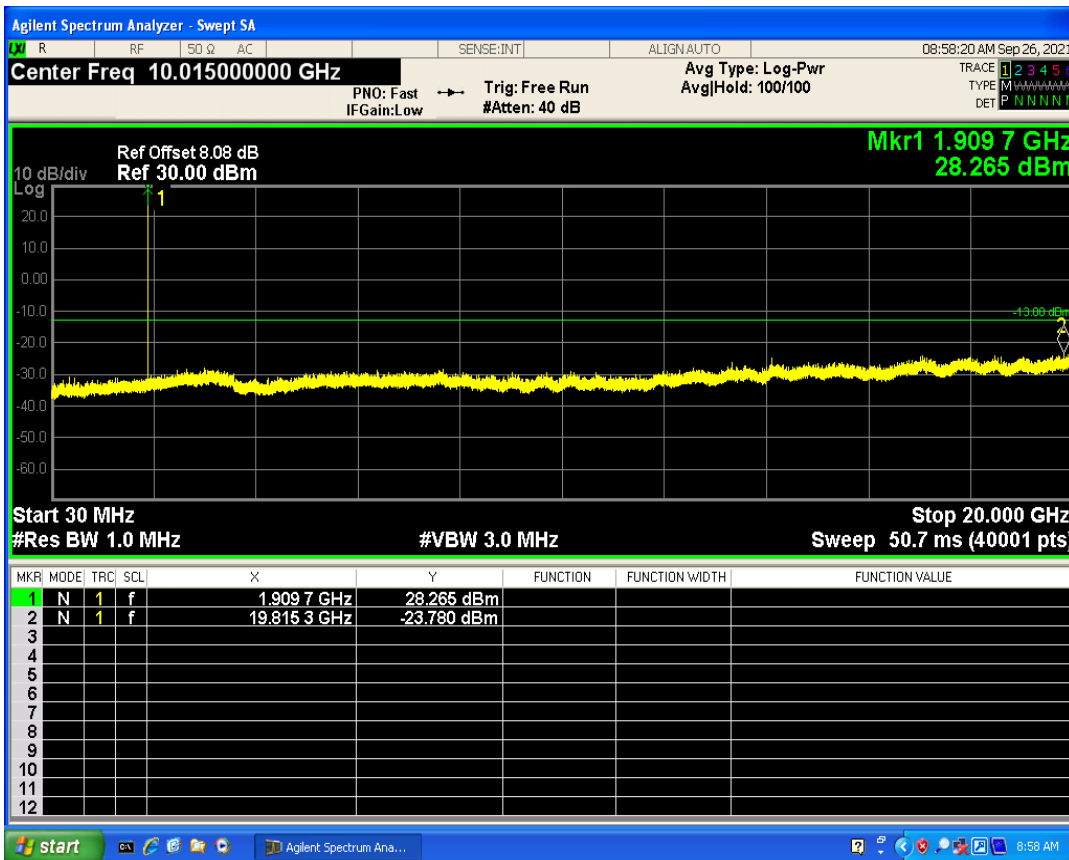

WCDMA Band2 Channel=9400

WCDMA Band2 Channel=9262

WCDMA Band2 Channel=9538

WCDMA Band4 Channel=1312

WCDMA Band4 Channel=1413

WCDMA Band4 Channel=1513

WCDMA Band5 Channel=4132

WCDMA Band5 Channel=4182

WCDMA Band5 Channel=4233

GSM1900 Channel=512

GSM1900 Channel=810

GSM1900 Channel=661

GSM850 Channel=128

GSM850 Channel=251

GSM850 Channel=189

07 Conducted output power