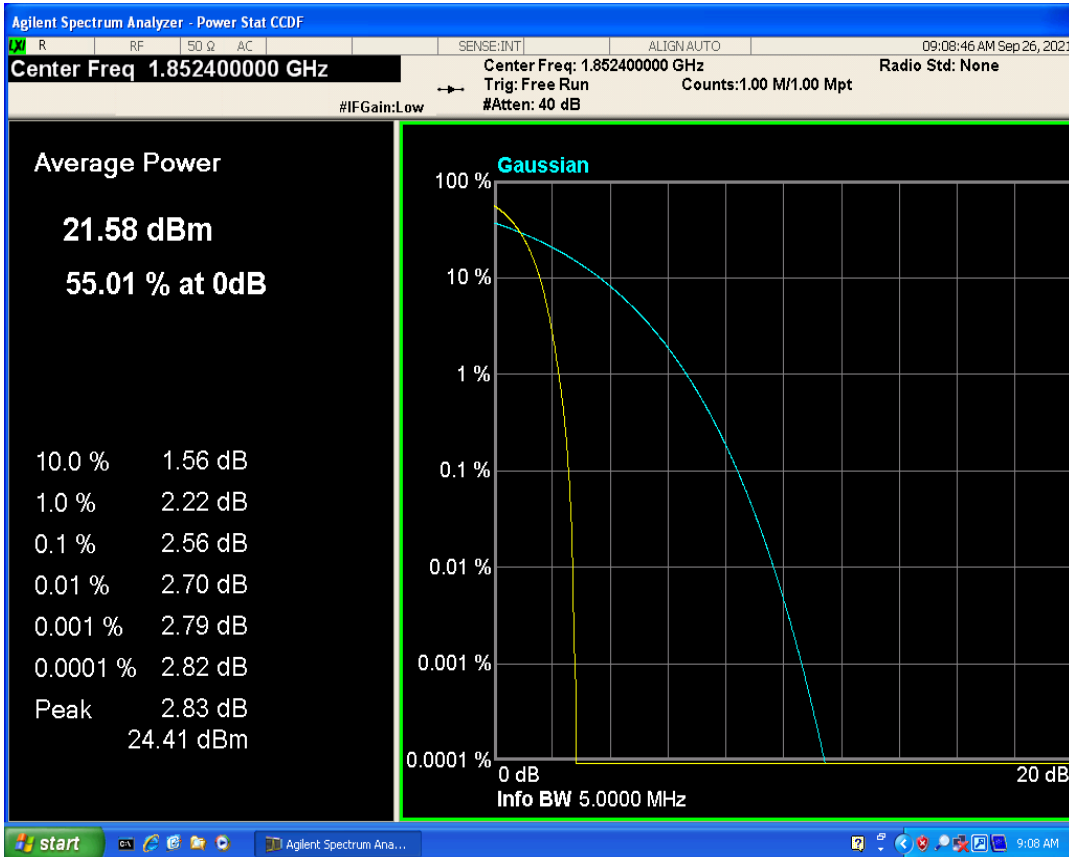

WCDMA Band2 Channel=9262