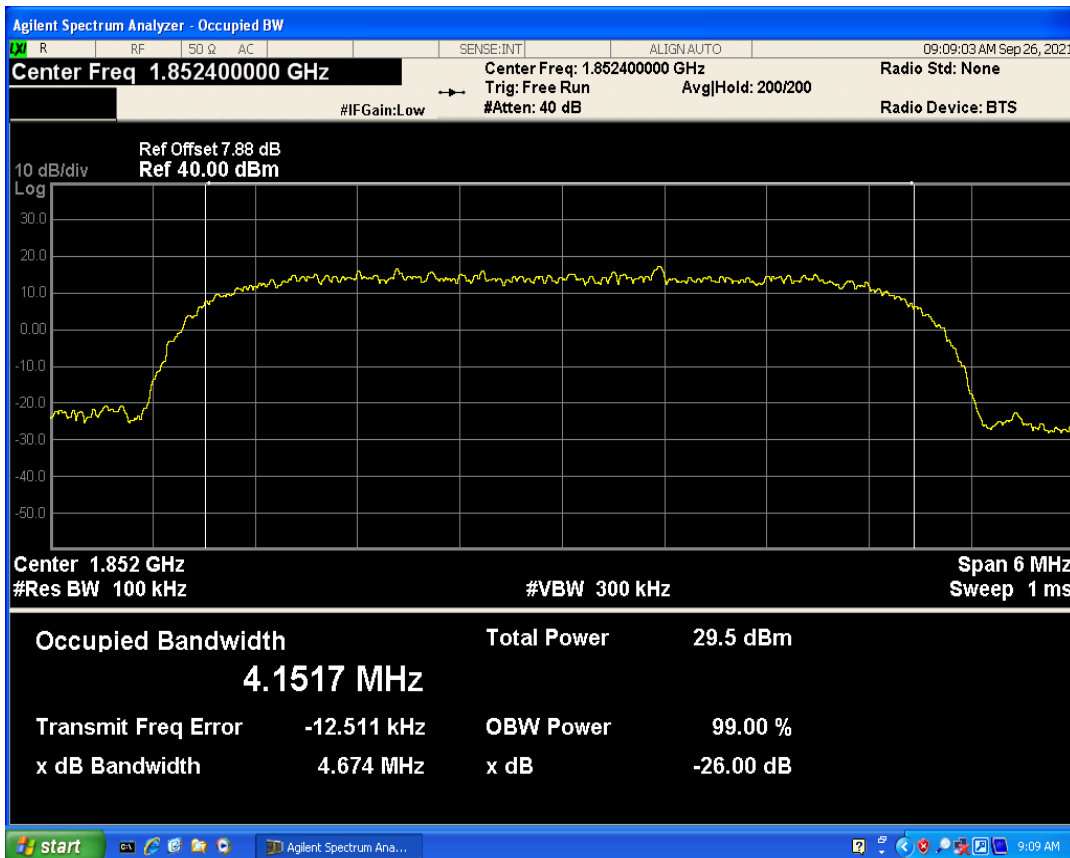

WCDMA Band2 Channel=9262