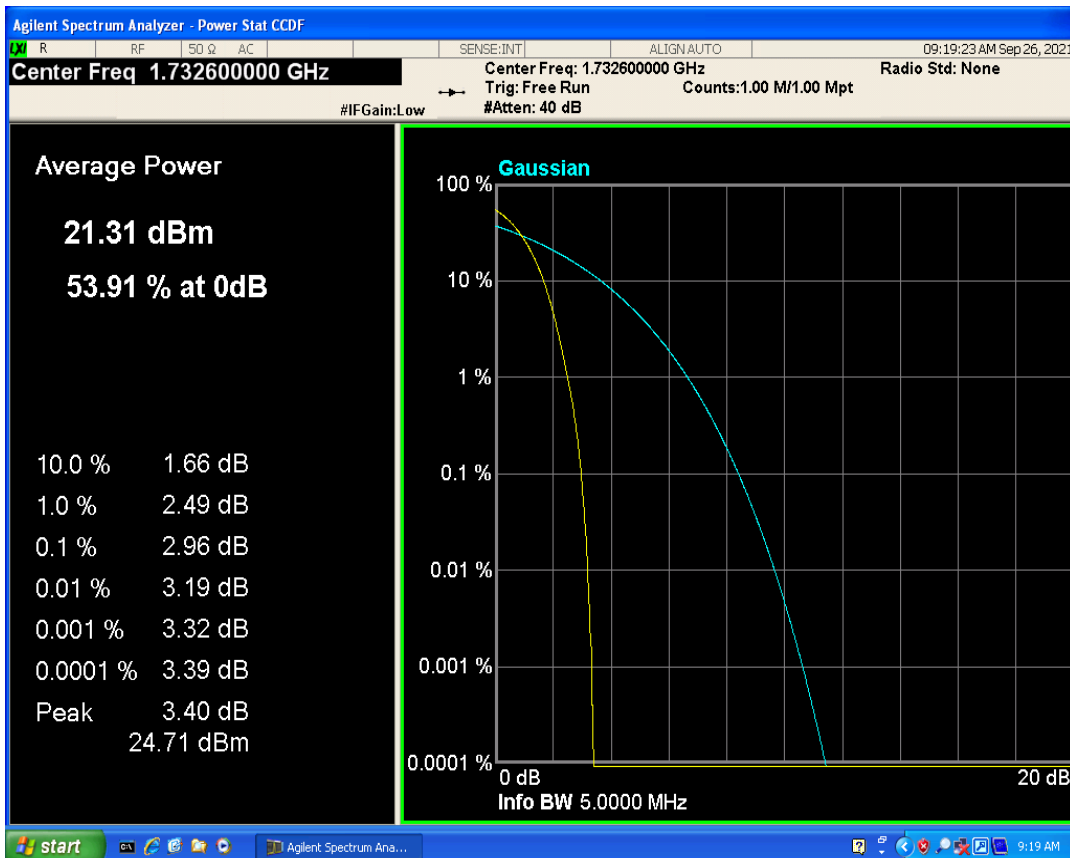

WCDMA Band2 Channel=9400

WCDMA Band2 Channel=9262

WCDMA Band2 Channel=9538

WCDMA Band4 Channel=1413

WCDMA Band4 Channel=1312

WCDMA Band4 Channel=1513

WCDMA Band5 Channel=4132

WCDMA Band5 Channel=4182