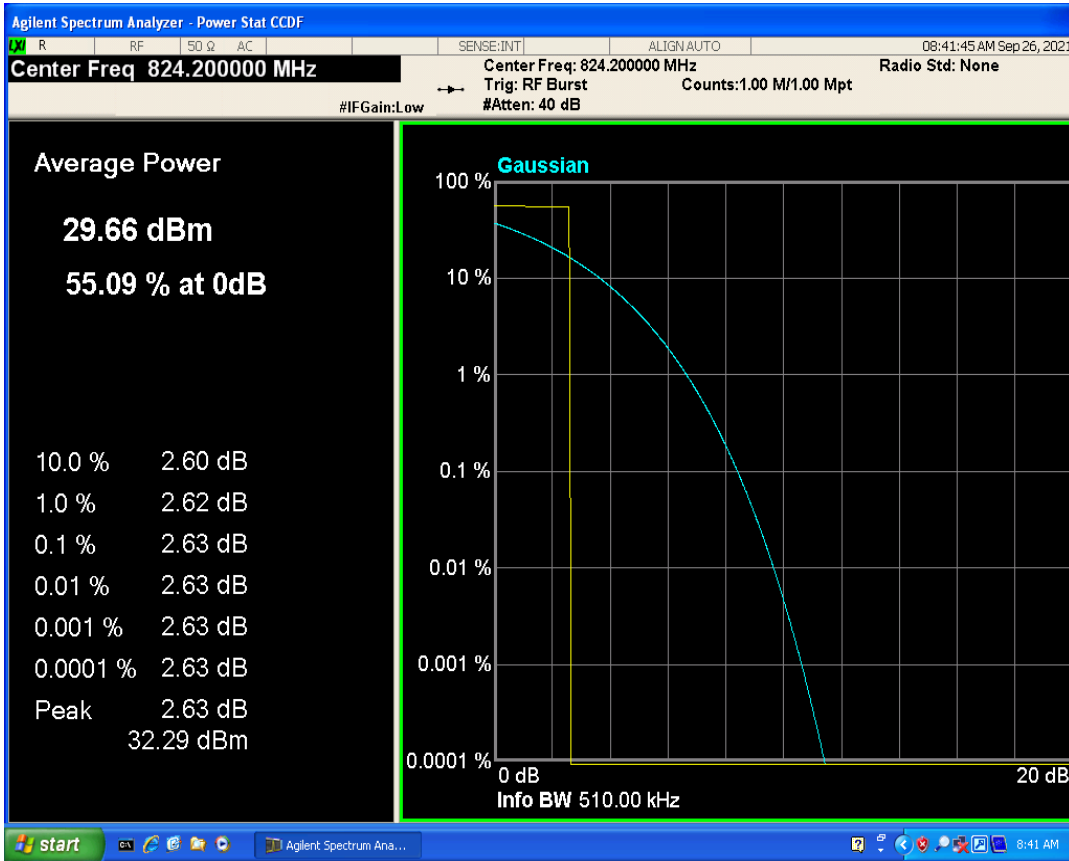

WCDMA Band5 Channel=4233

GSM1900 Channel=512

GSM1900 Channel=661

GSM1900 Channel=810

GSM850 Channel=128

GSM850 Channel=251

GSM850 Channel=189

04 Occupied bandwidth