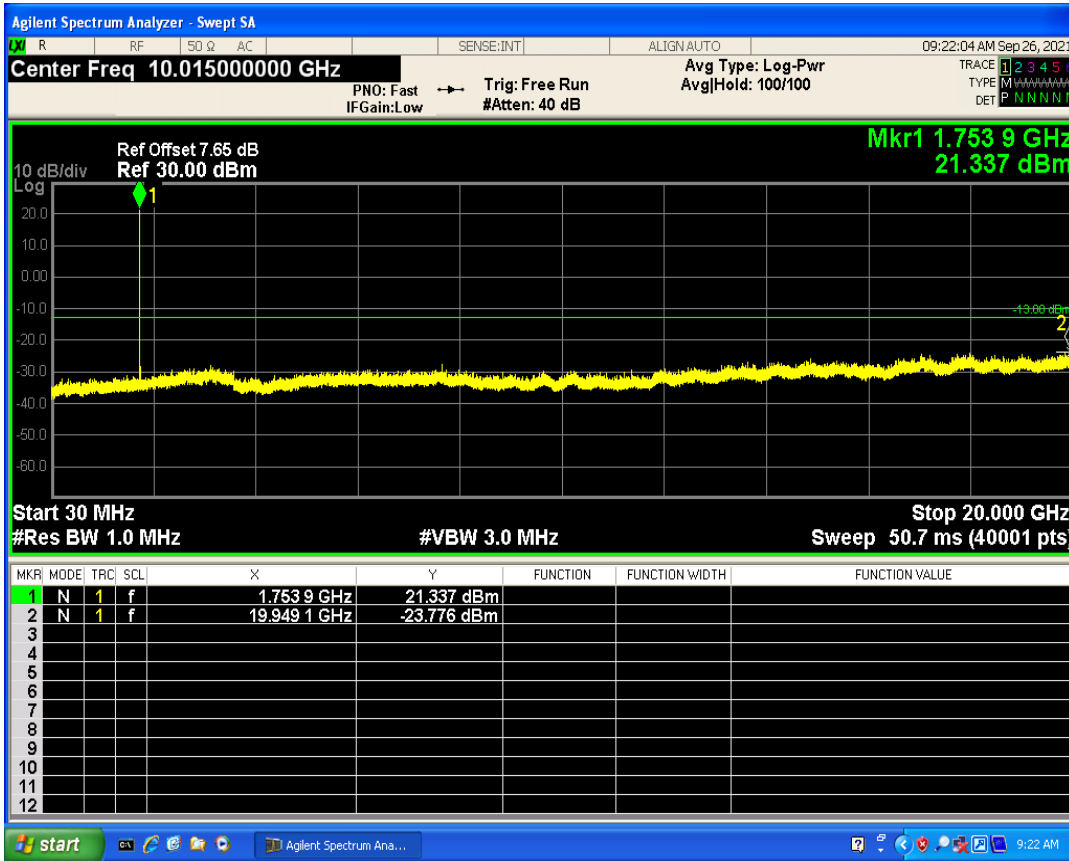

WCDMA Band2 Channel=9400

WCDMA Band2 Channel=9262

WCDMA Band2 Channel=9538

WCDMA Band4 Channel=1312

WCDMA Band4 Channel=1413

WCDMA Band4 Channel=1513

WCDMA Band5 Channel=4132

WCDMA Band5 Channel=4182

WCDMA Band5 Channel=4233

GSM1900 Channel=512

GSM1900 Channel=810

GSM1900 Channel=661

GSM850 Channel=128

GSM850 Channel=251

GSM850 Channel=189

07 Conducted output power