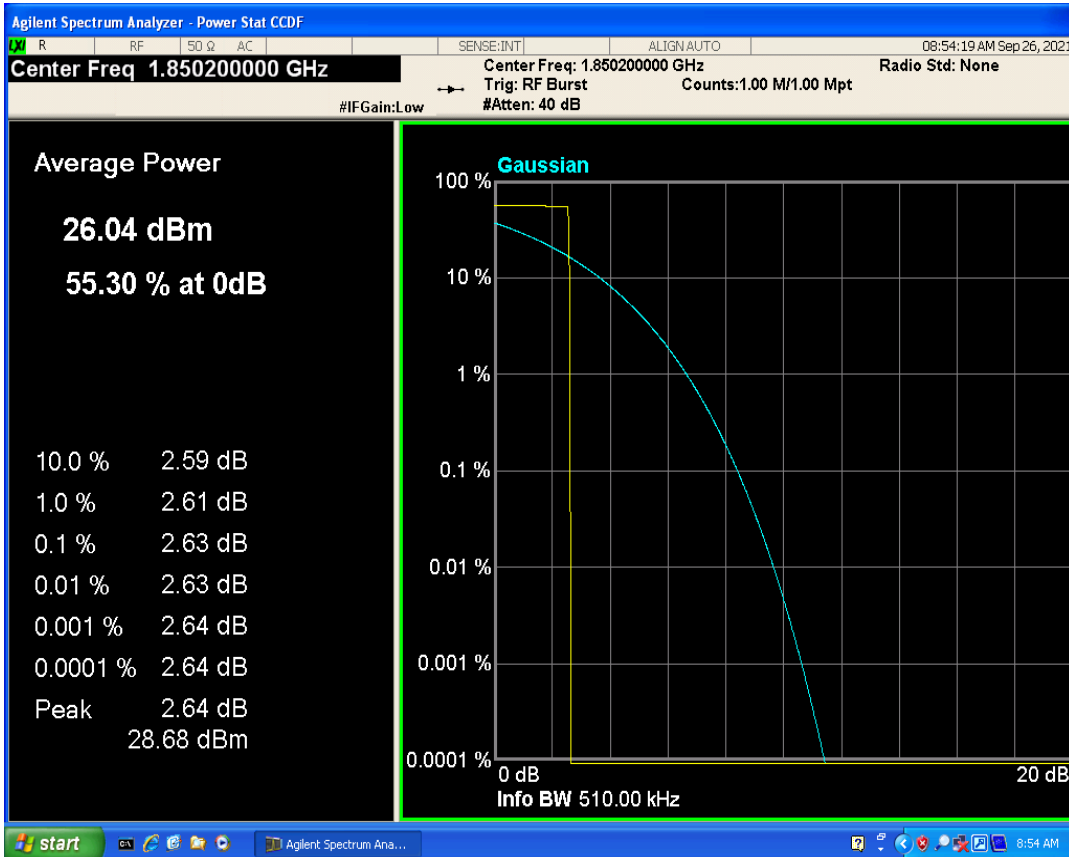

WCDMA Band2 Channel=9400

WCDMA Band2 Channel=9262

WCDMA Band2 Channel=9538

WCDMA Band4 Channel=1413

WCDMA Band4 Channel=1312

WCDMA Band4 Channel=1513

WCDMA Band5 Channel=4132

WCDMA Band5 Channel=4182

WCDMA Band5 Channel=4233

GSM1900 Channel=512

GSM1900 Channel=661

GSM1900 Channel=810

GSM850 Channel=128

GSM850 Channel=251

GSM850 Channel=189

04 Occupied bandwidth