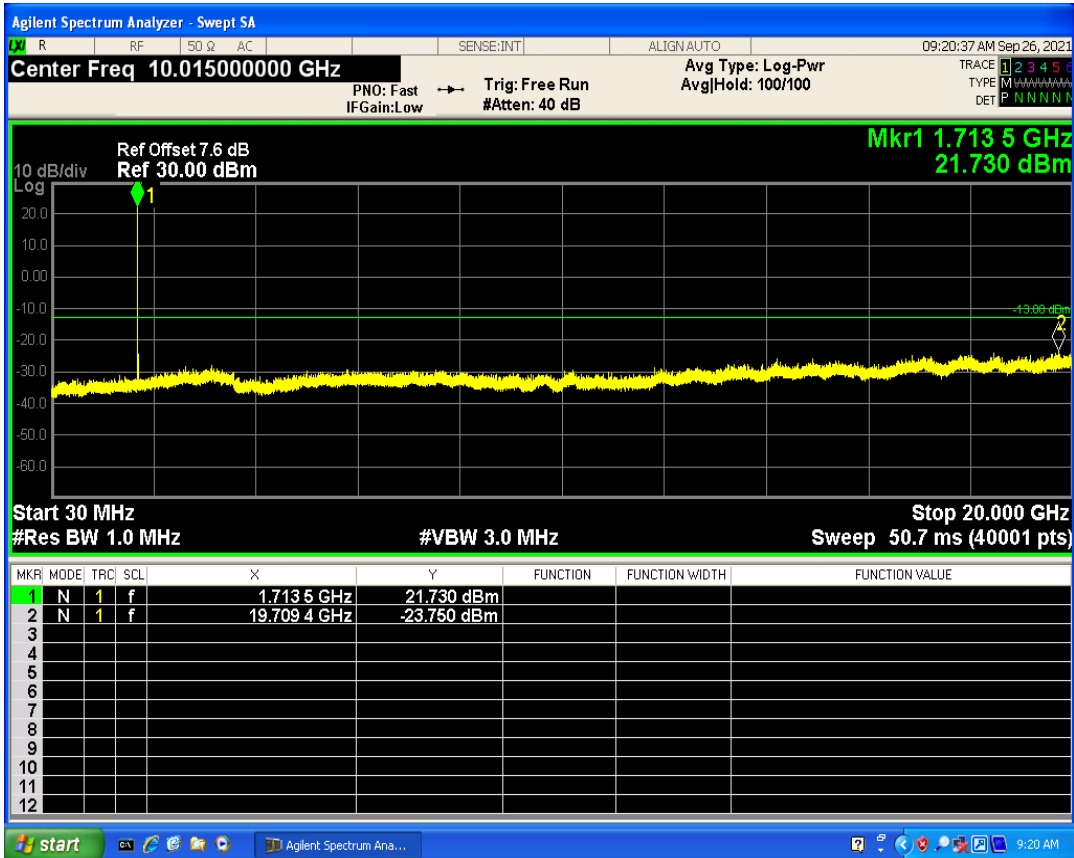

WCDMA Band2 Channel=9400

WCDMA Band2 Channel=9262

WCDMA Band2 Channel=9538

WCDMA Band4 Channel=1312

WCDMA Band4 Channel=1413

WCDMA Band4 Channel=1513

WCDMA Band5 Channel=4132

WCDMA Band5 Channel=4182

WCDMA Band5 Channel=4233

GSM1900 Channel=512

GSM1900 Channel=810

GSM1900 Channel=661

GSM850 Channel=128

GSM850 Channel=251

GSM850 Channel=189

07 Conducted output power