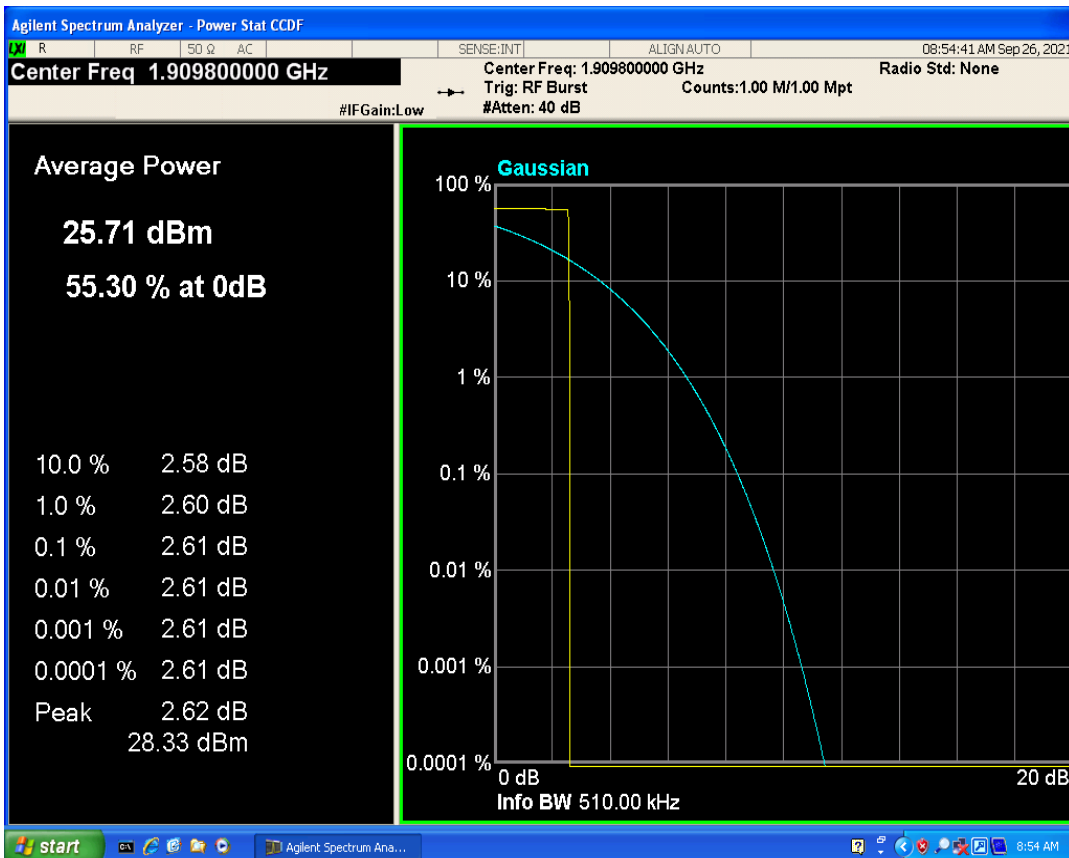

WCDMA Band5 Channel=4233

GSM1900 Channel=512

GSM1900 Channel=661

GSM1900 Channel=810

GSM850 Channel=128

GSM850 Channel=251

GSM850 Channel=189

04 Occupied bandwidth