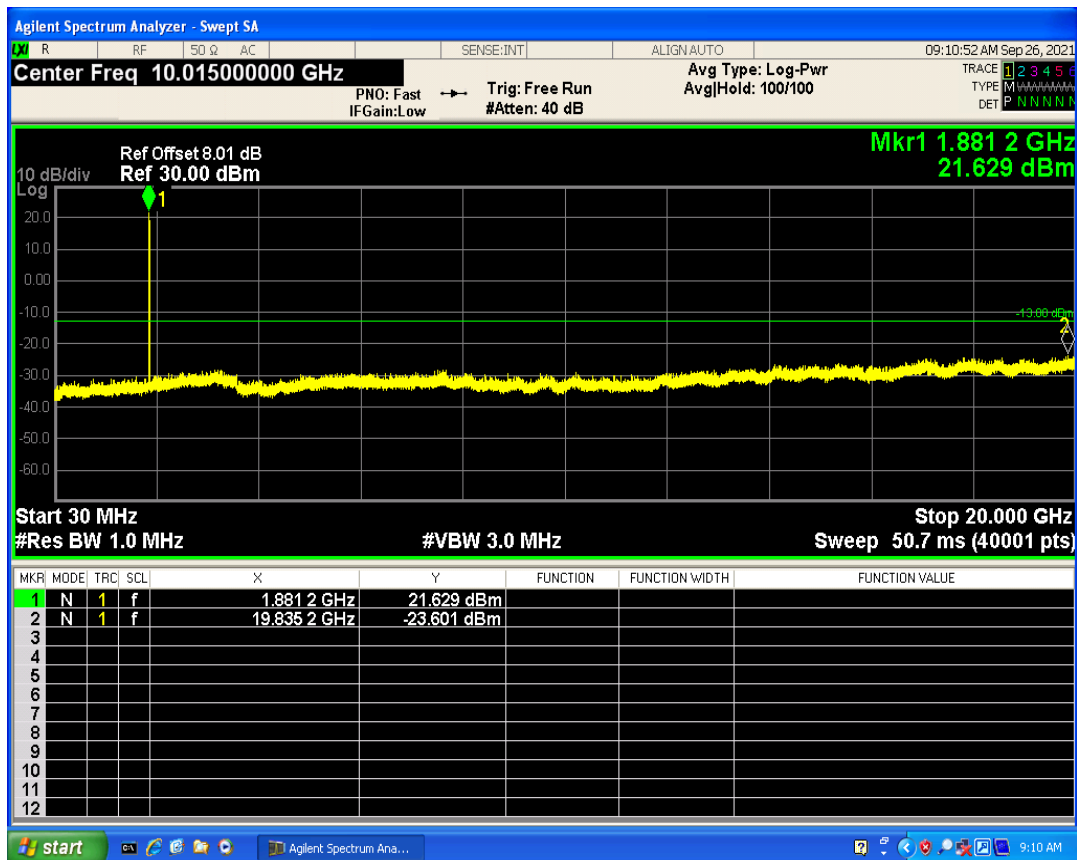

GSM850 Channel=128

GSM850 Channel=251

06 Out-of-band emissions

Band	Channel	Frequency (MHz)	Spur Freq (MHz)	Spur Level (dBm)	Limit (dBm)	Verdict
WCDMA Band2	9262	1852.4	17012.99	-23.80	-13	PASS
WCDMA Band2	9400	1880	19835.25	-23.60	-13	PASS
WCDMA Band2	9538	1907.6	19873.69	-23.09	-13	PASS
WCDMA Band4	1312	1712.4	19709.44	-23.74	-13	PASS
WCDMA Band4	1413	1732.6	19540.19	-23.79	-13	PASS
WCDMA Band4	1513	1752.6	19949.08	-23.77	-13	PASS
WCDMA Band5	4132	826.4	2692.49	-30.15	-13	PASS
WCDMA Band5	4182	836.4	7152.57	-30.23	-13	PASS
WCDMA Band5	4233	846.6	3170.80	-29.84	-13	PASS
GSM1900	512	1850.2	19949.58	-24.01	-13	PASS
GSM1900	661	1880	17922.12	-23.33	-13	PASS
GSM1900	810	1909.8	19815.28	-23.78	-13	PASS
GSM850	128	824.2	3174.29	-30.17	-13	PASS
GSM850	189	836.4	2702.46	-30.20	-13	PASS
GSM850	251	848.8	3158.84	-29.33	-13	PASS

WCDMA Band2 Channel=9400

WCDMA Band2 Channel=9262

WCDMA Band2 Channel=9538

WCDMA Band4 Channel=1312

WCDMA Band4 Channel=1413

WCDMA Band4 Channel=1513

WCDMA Band5 Channel=4132

WCDMA Band5 Channel=4182