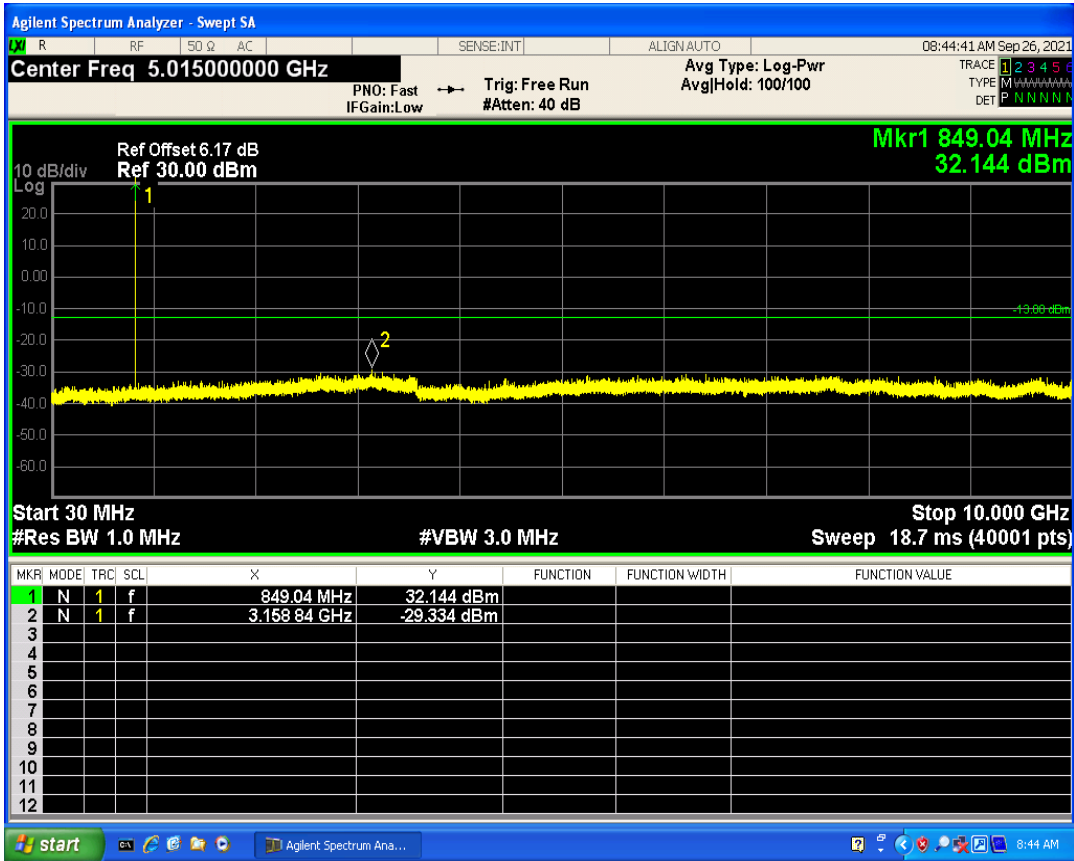

WCDMA Band2 Channel=9400

WCDMA Band2 Channel=9262

WCDMA Band2 Channel=9538

WCDMA Band4 Channel=1312

WCDMA Band4 Channel=1413

WCDMA Band4 Channel=1513

WCDMA Band5 Channel=4132

WCDMA Band5 Channel=4182

WCDMA Band5 Channel=4233

GSM1900 Channel=512

GSM1900 Channel=810

GSM1900 Channel=661

GSM850 Channel=128

GSM850 Channel=251

GSM850 Channel=189

07 Conducted output power