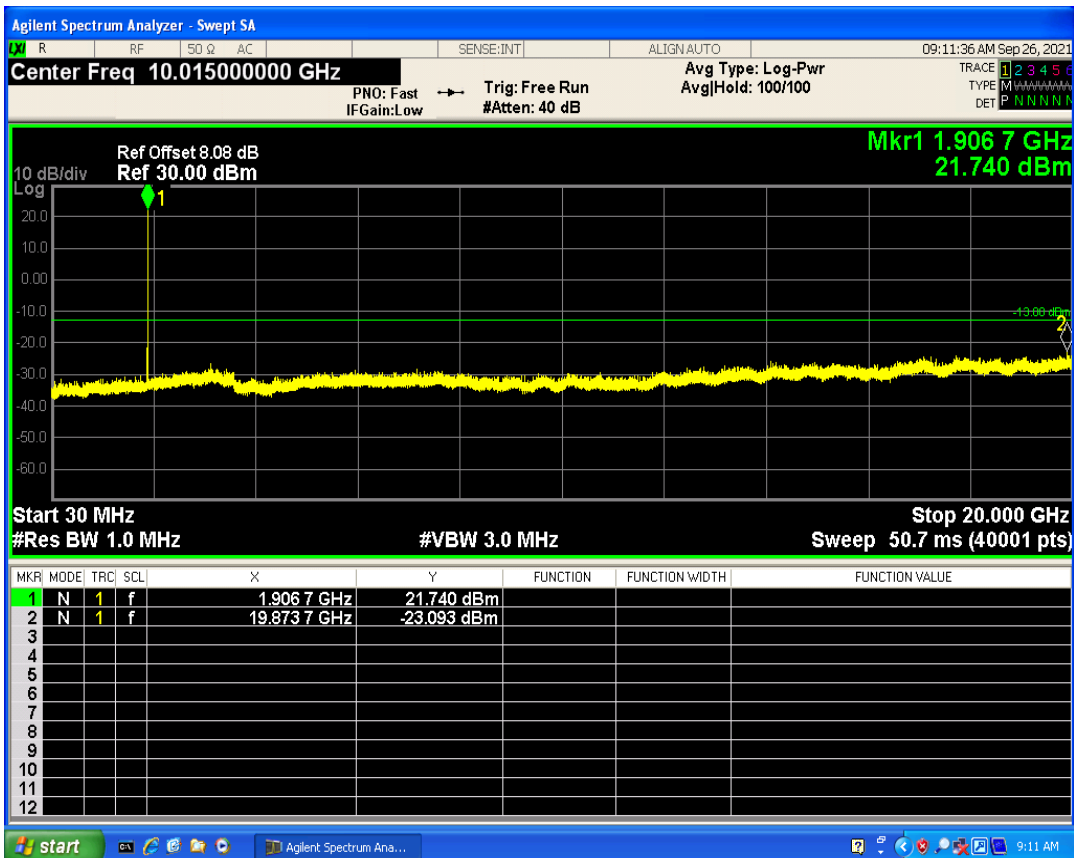

GSM850 Channel=128

GSM850 Channel=251

06 Out-of-band emissions

Band	Channel	Frequency (MHz)	Spur Freq (MHz)	Spur Level (dBm)	Limit (dBm)	Verdict
WCDMA Band2	9262	1852.4	17012.99	-23.80	-13	PASS
WCDMA Band2	9400	1880	19835.25	-23.60	-13	PASS
WCDMA Band2	9538	1907.6	19873.69	-23.09	-13	PASS
WCDMA Band4	1312	1712.4	19709.44	-23.74	-13	PASS
WCDMA Band4	1413	1732.6	19540.19	-23.79	-13	PASS
WCDMA Band4	1513	1752.6	19949.08	-23.77	-13	PASS
WCDMA Band5	4132	826.4	2692.49	-30.15	-13	PASS
WCDMA Band5	4182	836.4	7152.57	-30.23	-13	PASS
WCDMA Band5	4233	846.6	3170.80	-29.84	-13	PASS
GSM1900	512	1850.2	19949.58	-24.01	-13	PASS
GSM1900	661	1880	17922.12	-23.33	-13	PASS
GSM1900	810	1909.8	19815.28	-23.78	-13	PASS
GSM850	128	824.2	3174.29	-30.17	-13	PASS
GSM850	189	836.4	2702.46	-30.20	-13	PASS
GSM850	251	848.8	3158.84	-29.33	-13	PASS

WCDMA Band2 Channel=9400

WCDMA Band2 Channel=9262

WCDMA Band2 Channel=9538

WCDMA Band4 Channel=1312

WCDMA Band4 Channel=1413

WCDMA Band4 Channel=1513

WCDMA Band5 Channel=4132

WCDMA Band5 Channel=4182