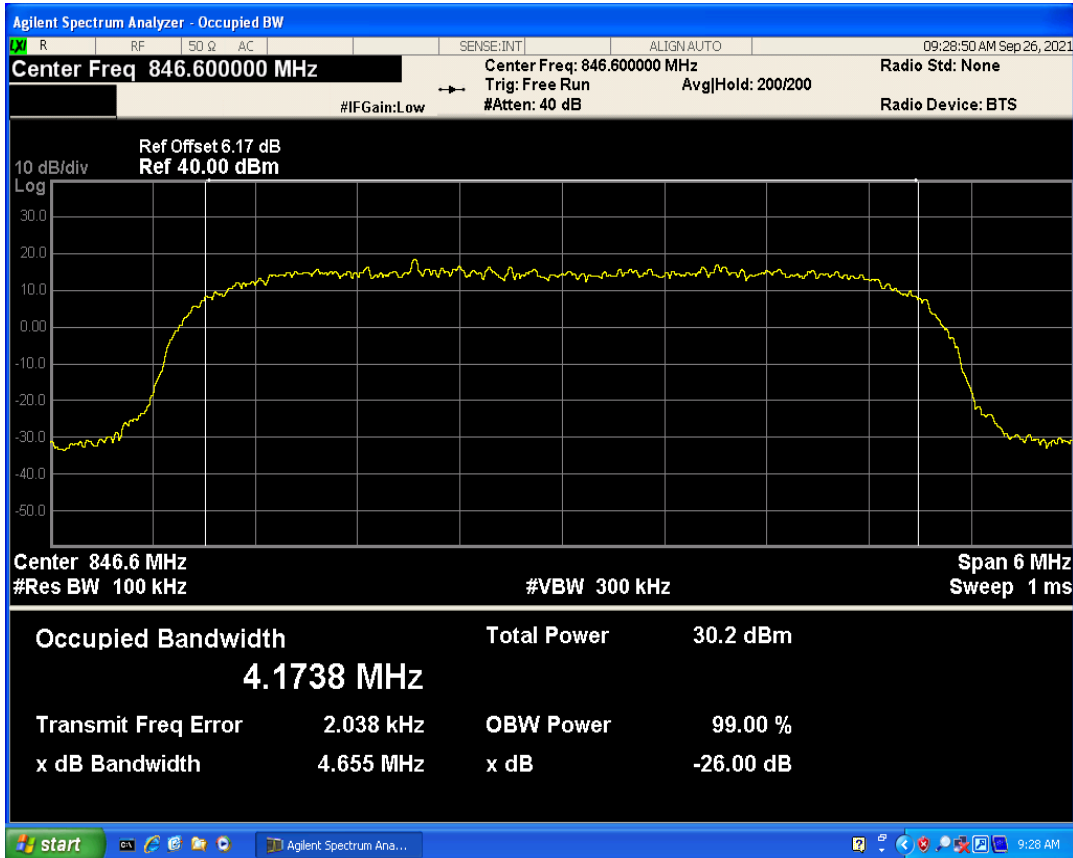

WCDMA Band2 Channel=9400

WCDMA Band2 Channel=9262

WCDMA Band2 Channel=9538

WCDMA Band4 Channel=1312

WCDMA Band4 Channel=1513

WCDMA Band4 Channel=1413

WCDMA Band5 Channel=4182

WCDMA Band5 Channel=4132

WCDMA Band5 Channel=4233

GSM1900 Channel=512

GSM1900 Channel=661

GSM1900 Channel=810

GSM850 Channel=128

GSM850 Channel=189

GSM850 Channel=251

05 Band edge