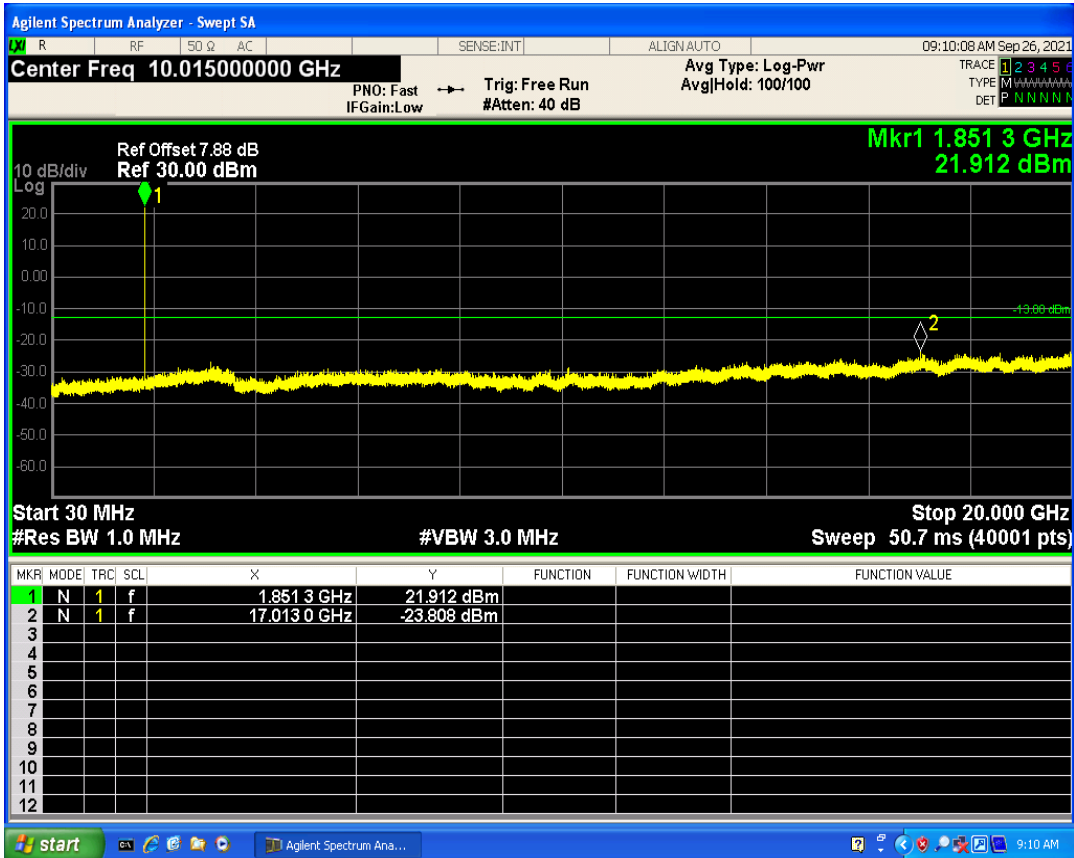

WCDMA Band2 Channel=9262

WCDMA Band2 Channel=9538

WCDMA Band4 Channel=1513

WCDMA Band4 Channel=1312

WCDMA Band5 Channel=4132

WCDMA Band5 Channel=4233

GSM1900 Channel=512

GSM1900 Channel=810

GSM850 Channel=128

GSM850 Channel=251

06 Out-of-band emissions

Band	Channel	Frequency (MHz)	Spur Freq (MHz)	Spur Level (dBm)	Limit (dBm)	Verdict
WCDMA Band2	9262	1852.4	17012.99	-23.80	-13	PASS
WCDMA Band2	9400	1880	19835.25	-23.60	-13	PASS
WCDMA Band2	9538	1907.6	19873.69	-23.09	-13	PASS
WCDMA Band4	1312	1712.4	19709.44	-23.74	-13	PASS
WCDMA Band4	1413	1732.6	19540.19	-23.79	-13	PASS
WCDMA Band4	1513	1752.6	19949.08	-23.77	-13	PASS
WCDMA Band5	4132	826.4	2692.49	-30.15	-13	PASS
WCDMA Band5	4182	836.4	7152.57	-30.23	-13	PASS
WCDMA Band5	4233	846.6	3170.80	-29.84	-13	PASS
GSM1900	512	1850.2	19949.58	-24.01	-13	PASS
GSM1900	661	1880	17922.12	-23.33	-13	PASS
GSM1900	810	1909.8	19815.28	-23.78	-13	PASS
GSM850	128	824.2	3174.29	-30.17	-13	PASS
GSM850	189	836.4	2702.46	-30.20	-13	PASS
GSM850	251	848.8	3158.84	-29.33	-13	PASS

WCDMA Band2 Channel=9400

WCDMA Band2 Channel=9262

WCDMA Band2 Channel=9538

WCDMA Band4 Channel=1312

WCDMA Band4 Channel=1413

WCDMA Band4 Channel=1513

WCDMA Band5 Channel=4132

WCDMA Band5 Channel=4182