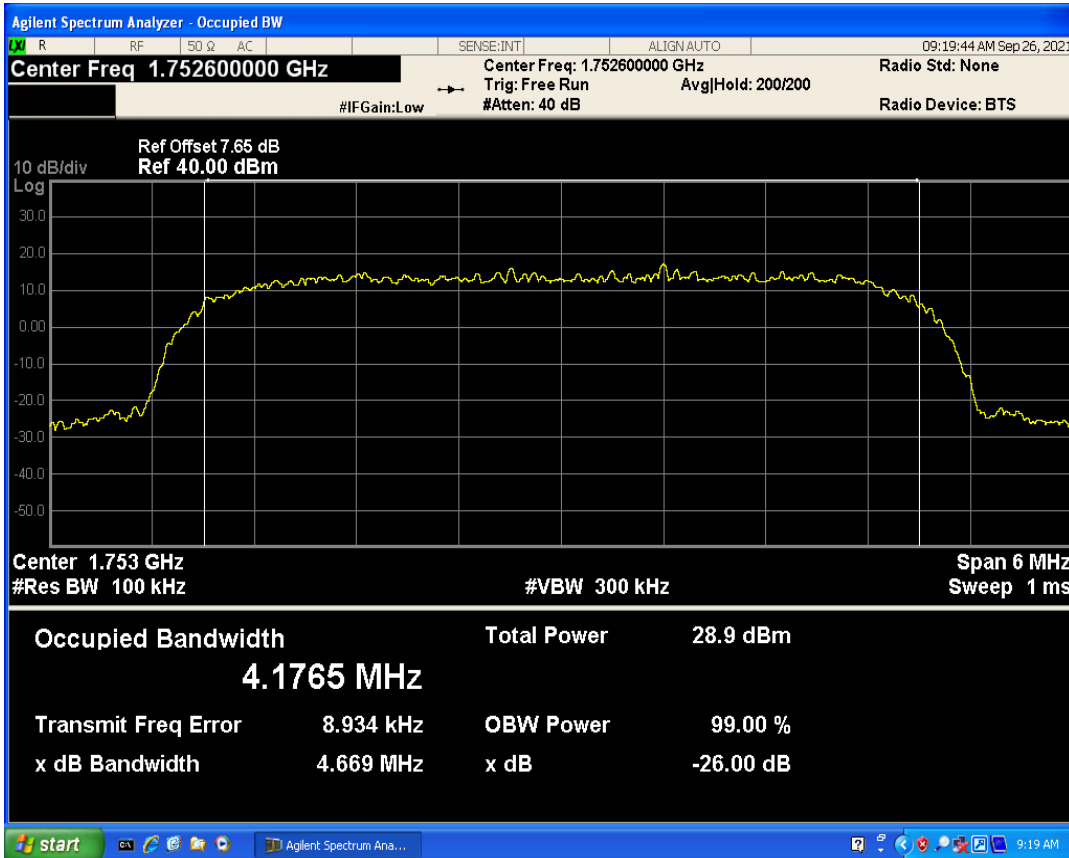

WCDMA Band2 Channel=9400

WCDMA Band2 Channel=9262

WCDMA Band2 Channel=9538

WCDMA Band4 Channel=1312

WCDMA Band4 Channel=1513

WCDMA Band4 Channel=1413

WCDMA Band5 Channel=4182

WCDMA Band5 Channel=4132

WCDMA Band5 Channel=4233

GSM1900 Channel=512

GSM1900 Channel=661

GSM1900 Channel=810

GSM850 Channel=128

GSM850 Channel=189

GSM850 Channel=251

05 Band edge