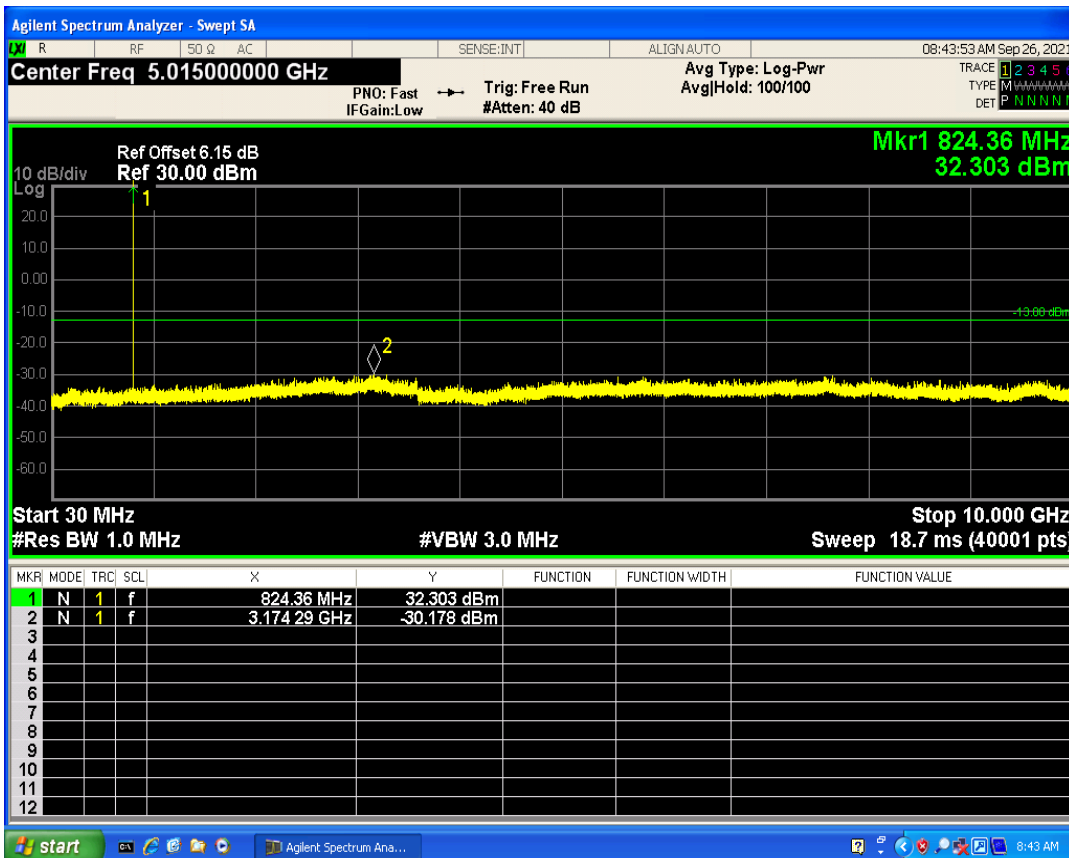

WCDMA Band5 Channel=4233

GSM1900 Channel=512

GSM1900 Channel=810

GSM1900 Channel=661

GSM850 Channel=128

GSM850 Channel=251

GSM850 Channel=189

07 Conducted output power