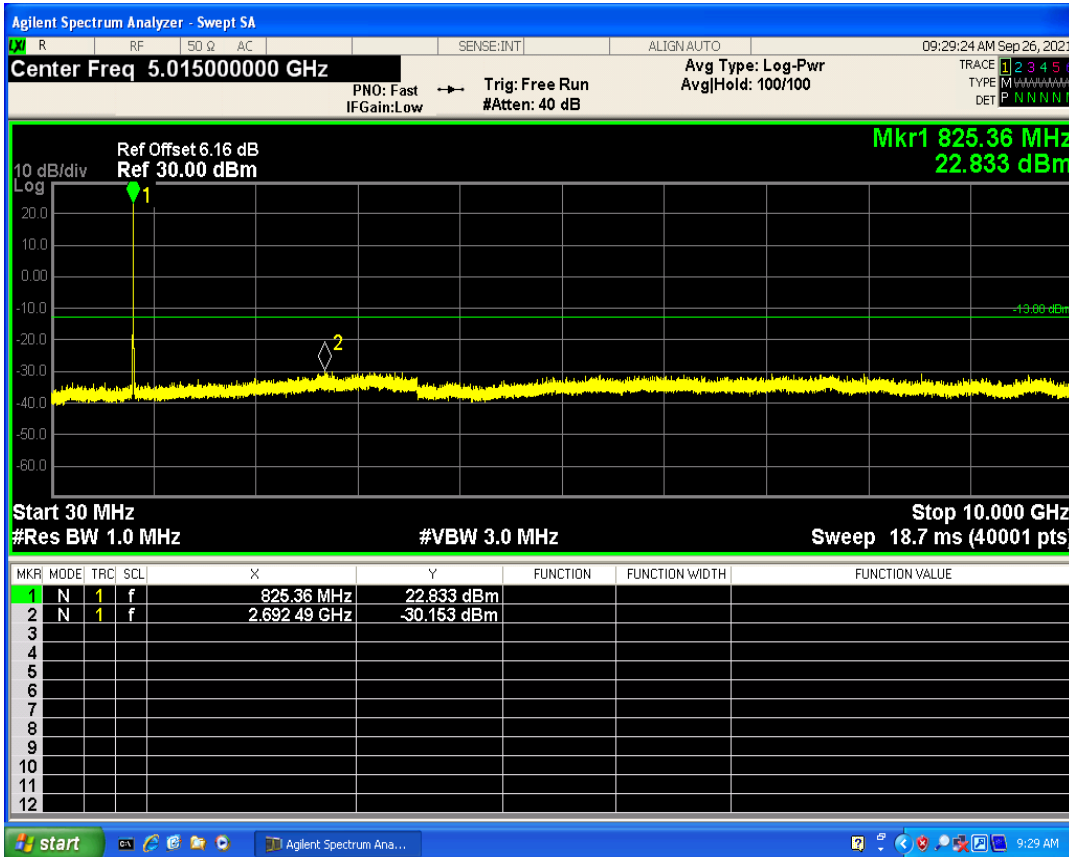

WCDMA Band2 Channel=9400

WCDMA Band2 Channel=9262

WCDMA Band2 Channel=9538

WCDMA Band4 Channel=1312

WCDMA Band4 Channel=1413

WCDMA Band4 Channel=1513

WCDMA Band5 Channel=4132

WCDMA Band5 Channel=4182

WCDMA Band5 Channel=4233

GSM1900 Channel=512

GSM1900 Channel=810

GSM1900 Channel=661

GSM850 Channel=128

GSM850 Channel=251

GSM850 Channel=189

07 Conducted output power