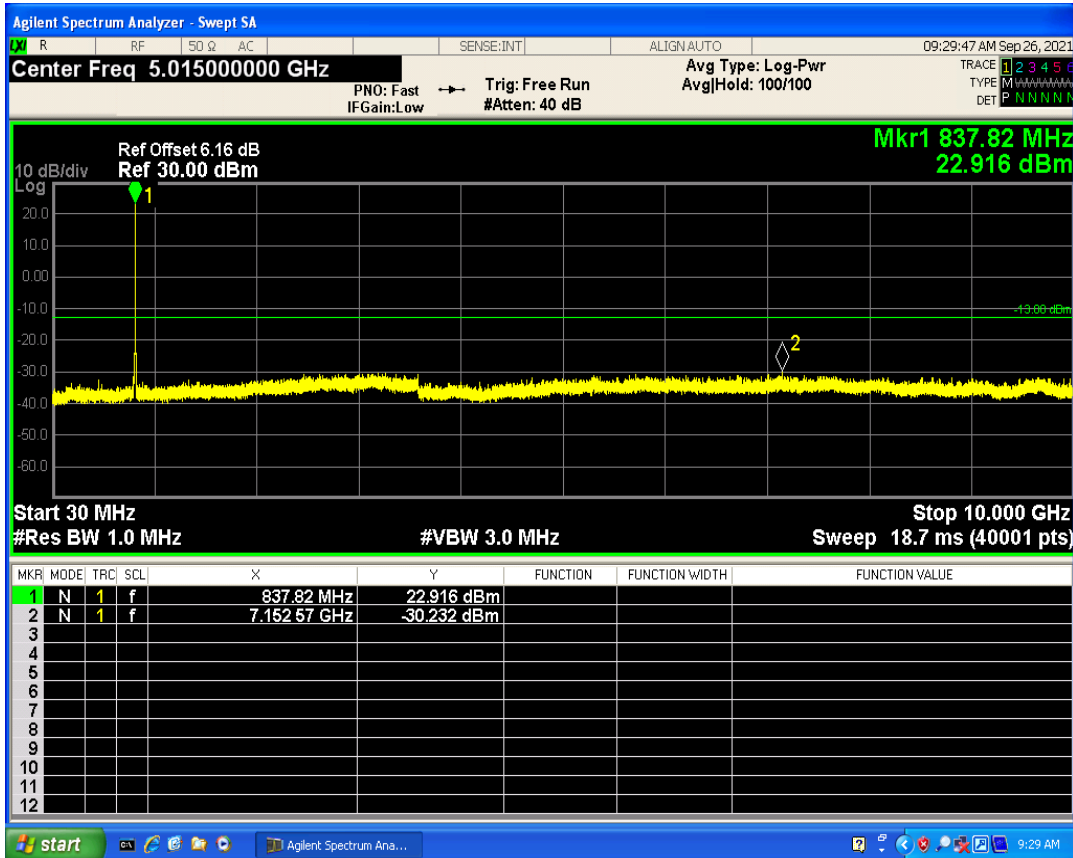

WCDMA Band2 Channel=9400

WCDMA Band2 Channel=9262

WCDMA Band2 Channel=9538

WCDMA Band4 Channel=1312

WCDMA Band4 Channel=1413

WCDMA Band4 Channel=1513

WCDMA Band5 Channel=4132

WCDMA Band5 Channel=4182

WCDMA Band5 Channel=4233

GSM1900 Channel=512

GSM1900 Channel=810

GSM1900 Channel=661

GSM850 Channel=128

GSM850 Channel=251

GSM850 Channel=189

07 Conducted output power