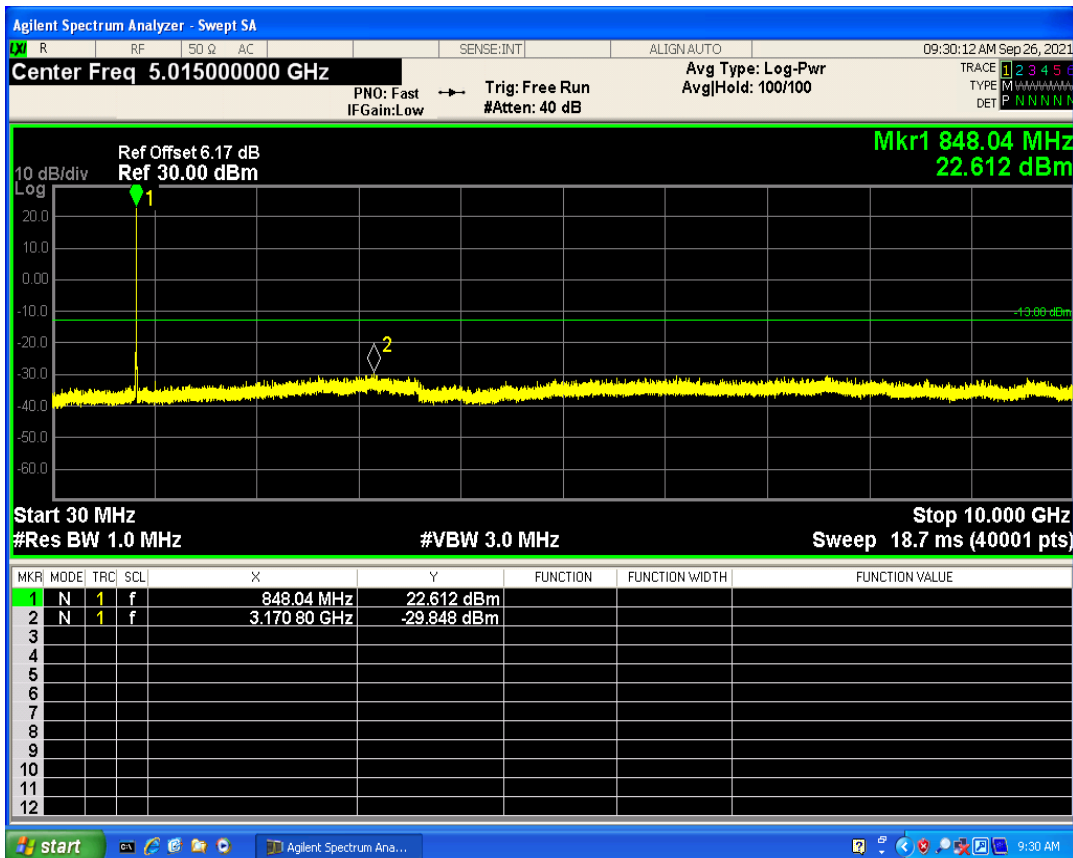

WCDMA Band2 Channel=9400

WCDMA Band2 Channel=9262

WCDMA Band2 Channel=9538

WCDMA Band4 Channel=1312

WCDMA Band4 Channel=1413

WCDMA Band4 Channel=1513

WCDMA Band5 Channel=4132

WCDMA Band5 Channel=4182

WCDMA Band5 Channel=4233

GSM1900 Channel=512

GSM1900 Channel=810

GSM1900 Channel=661

GSM850 Channel=128

GSM850 Channel=251

GSM850 Channel=189

07 Conducted output power