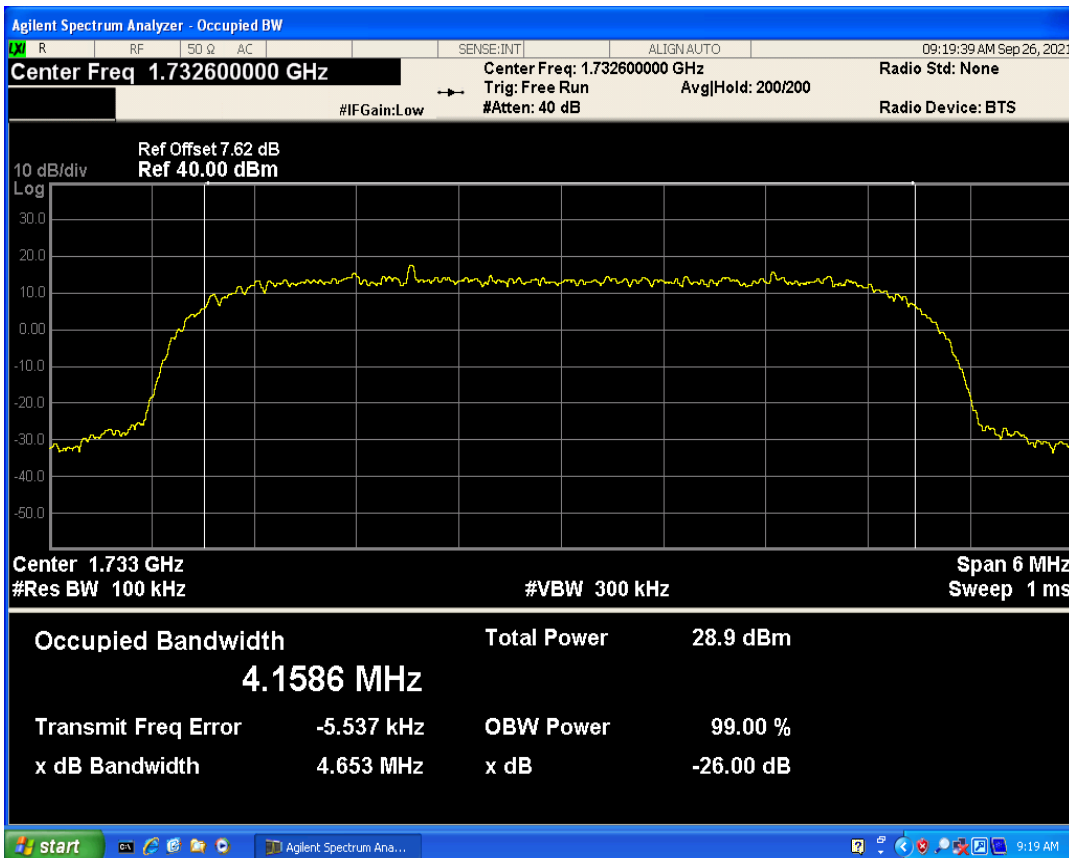

WCDMA Band2 Channel=9400

WCDMA Band2 Channel=9262

WCDMA Band2 Channel=9538

WCDMA Band4 Channel=1312

WCDMA Band4 Channel=1513

WCDMA Band4 Channel=1413

WCDMA Band5 Channel=4182

WCDMA Band5 Channel=4132

WCDMA Band5 Channel=4233

GSM1900 Channel=512

GSM1900 Channel=661

GSM1900 Channel=810

GSM850 Channel=128

GSM850 Channel=189

GSM850 Channel=251

05 Band edge