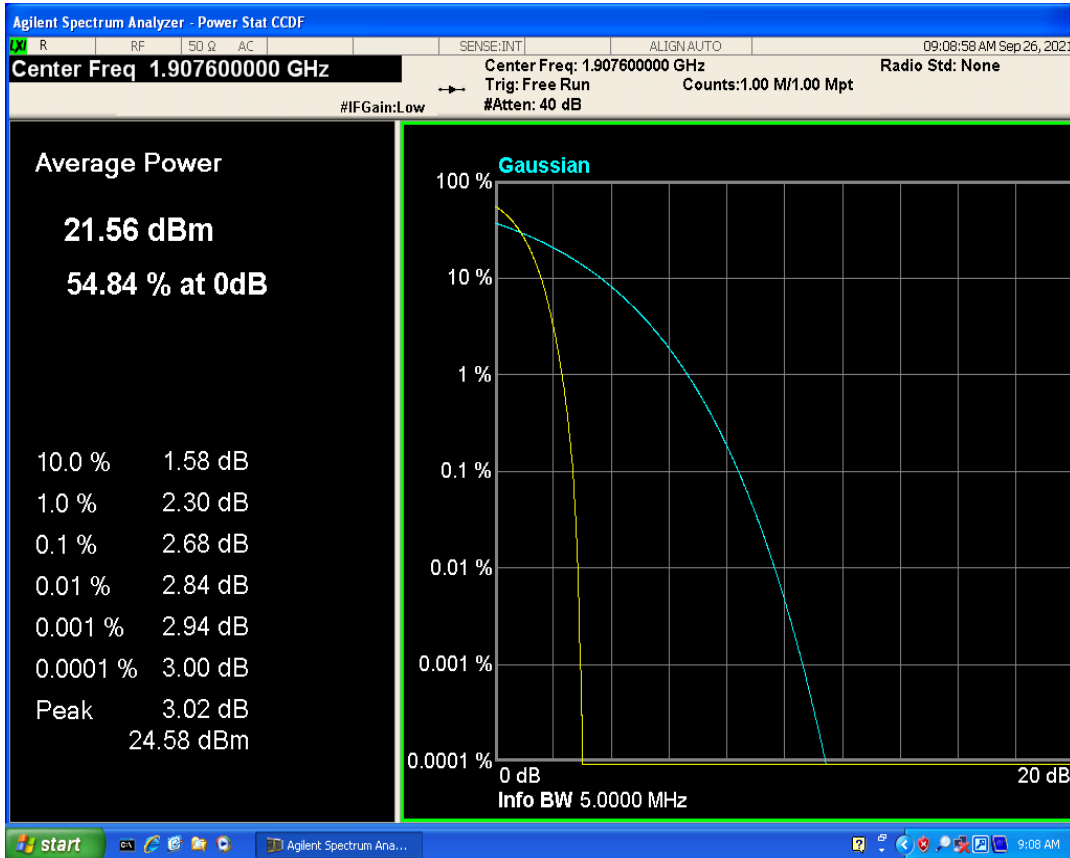

WCDMA Band2 Channel=9538