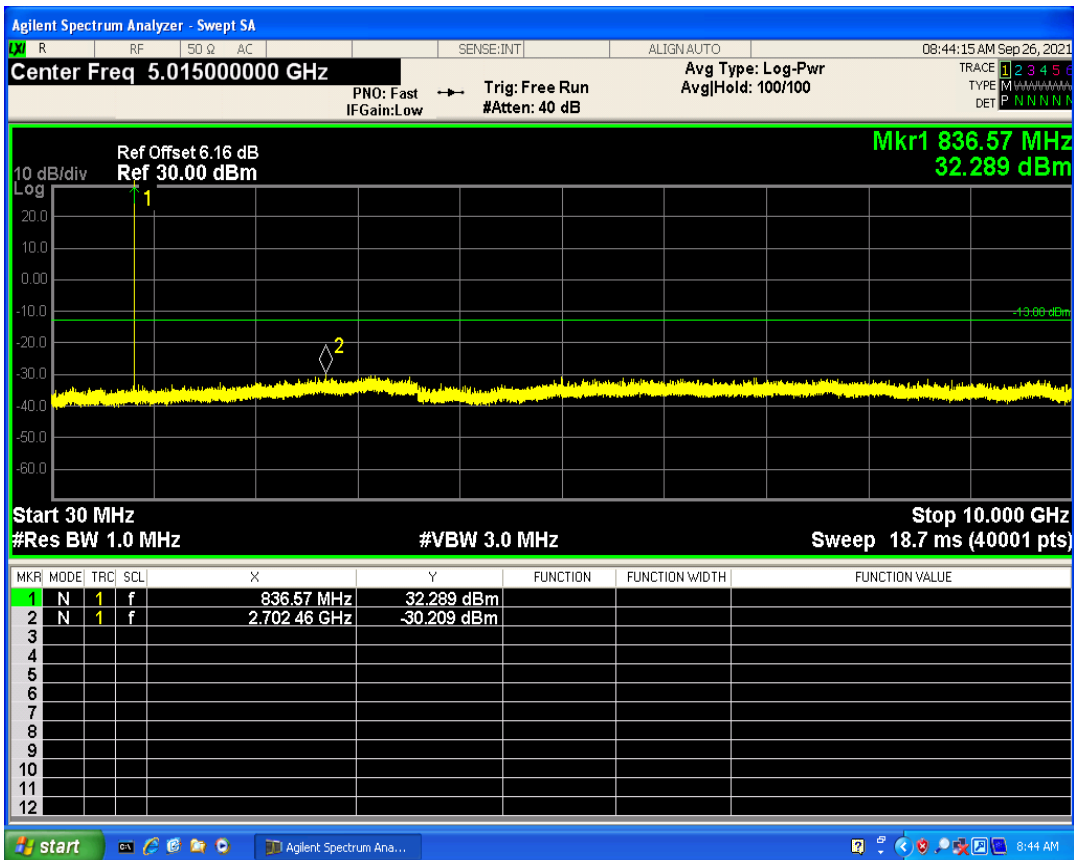

WCDMA Band5 Channel=4233

GSM1900 Channel=512

GSM1900 Channel=810

GSM1900 Channel=661

GSM850 Channel=128

GSM850 Channel=251

GSM850 Channel=189

07 Conducted output power