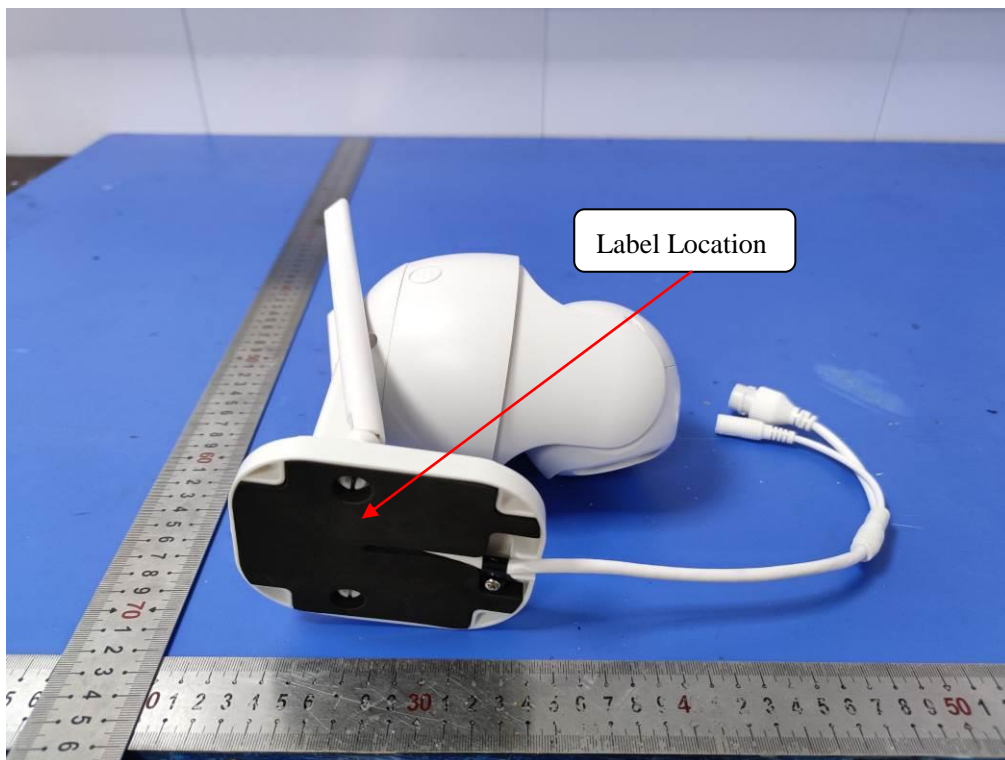

### LABEL AND LOCATION

**WiFi camera**

**Model: TP-TYP2**

**FCC ID: 2A26Z-TPTYP2**

Caution: This device complies with part 15 of the FCC Rules.

Operation is subject to the following two conditions:

- (1) This device may not cause harmful interference, and
- (2) this device must accept any interference received, including interference that may cause undesired operation.

(Size: L4.0cm x 3.0cm)

Material: Tagboard

Glue: adhesive sticker

Font color: Blue

Label color: White