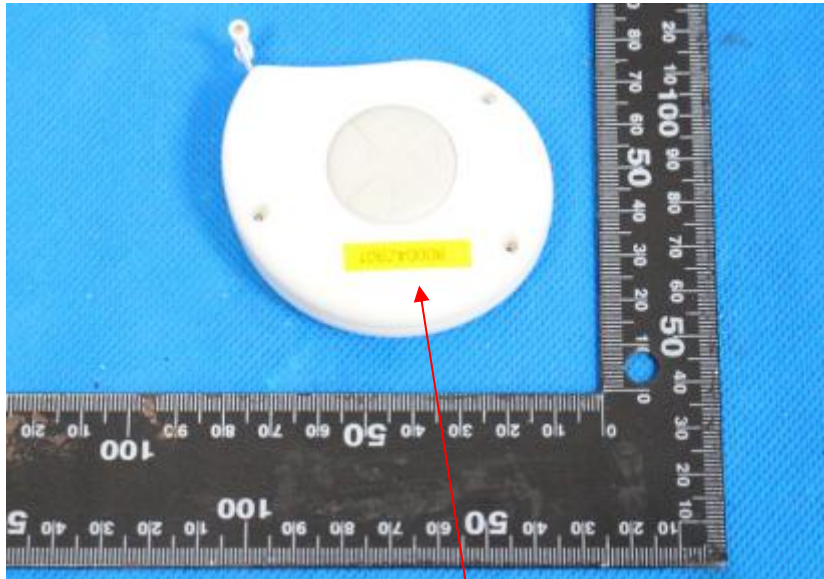

## FCC ID Label Information

### 1. Label location:

**Smart Body Tape Measure**

**Model: RF-BMF01**

**FCC ID: 2A26P-RFBMF01**