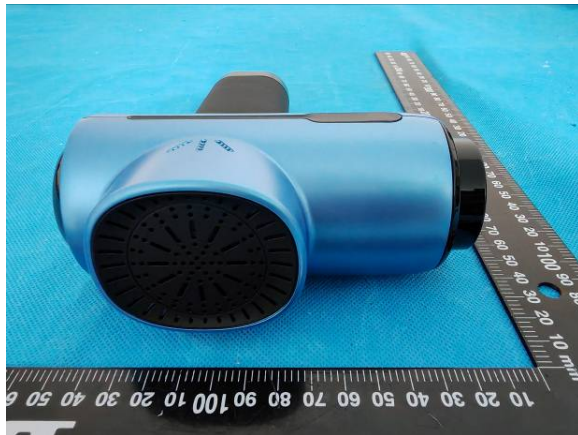

EXHIBIT B - EUT EXTERNAL PHOTOGRAPHS

Model: R-C002S

port

Model: R-C002S

R-C002S (Black)

R-C002S (Blue)

R-C002S (Gray)

port

port

port

Model: R-C002SH

Model: R-C002SH (Black)

Model: R-C002SH (Blue)

Model: R-C002SH (Gray)

port

port

port