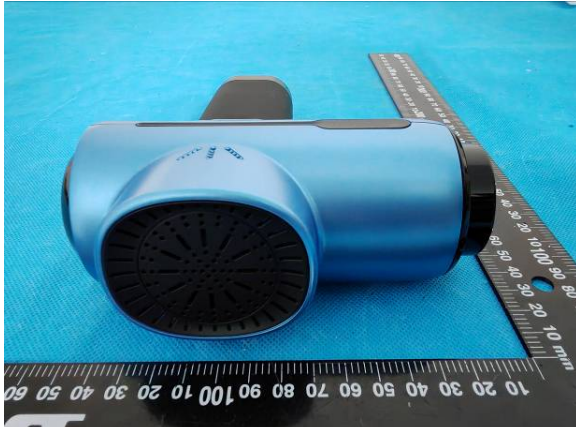

EXHIBIT B - EUT EXTERNAL PHOTOGRAPHS

Model: R-C002S

port

Model: R-C002S

R-C002S (Black)

R-C002S (Blue)

R-C002S (Gray)

port

port

port

Model: R-C002SH

Model: R-C002SH (Black)

Model: R-C002SH (Blue)

Model: R-C002SH (Gray)

port

port