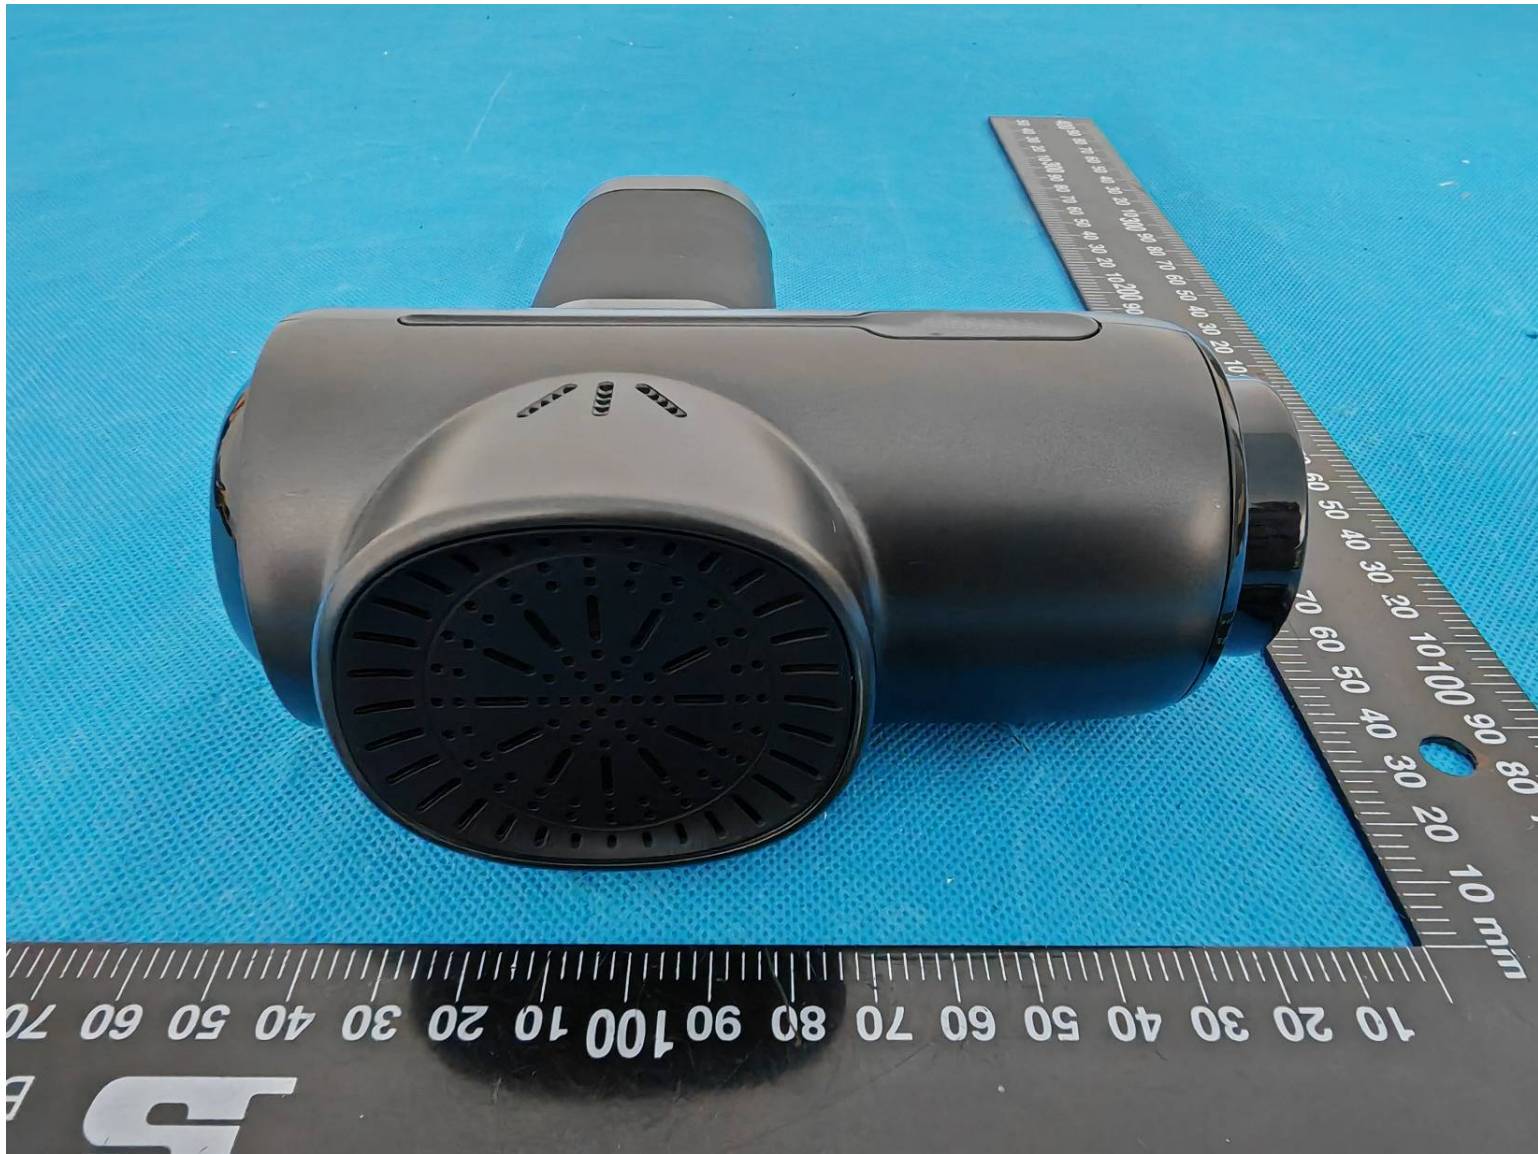

EXHIBIT B - EUT EXTERNAL PHOTOGRAPHS

Model: R-C002S

port

Model: R-C002S

R-C002S (Black)

R-C002S (Blue)

R-C002S (Gray)

port

port

port

Model: R-C002SH

Model: R-C002SH (Black)

Model: R-C002SH (Blue)

Model: R-C002SH (Gray)

port

port

port