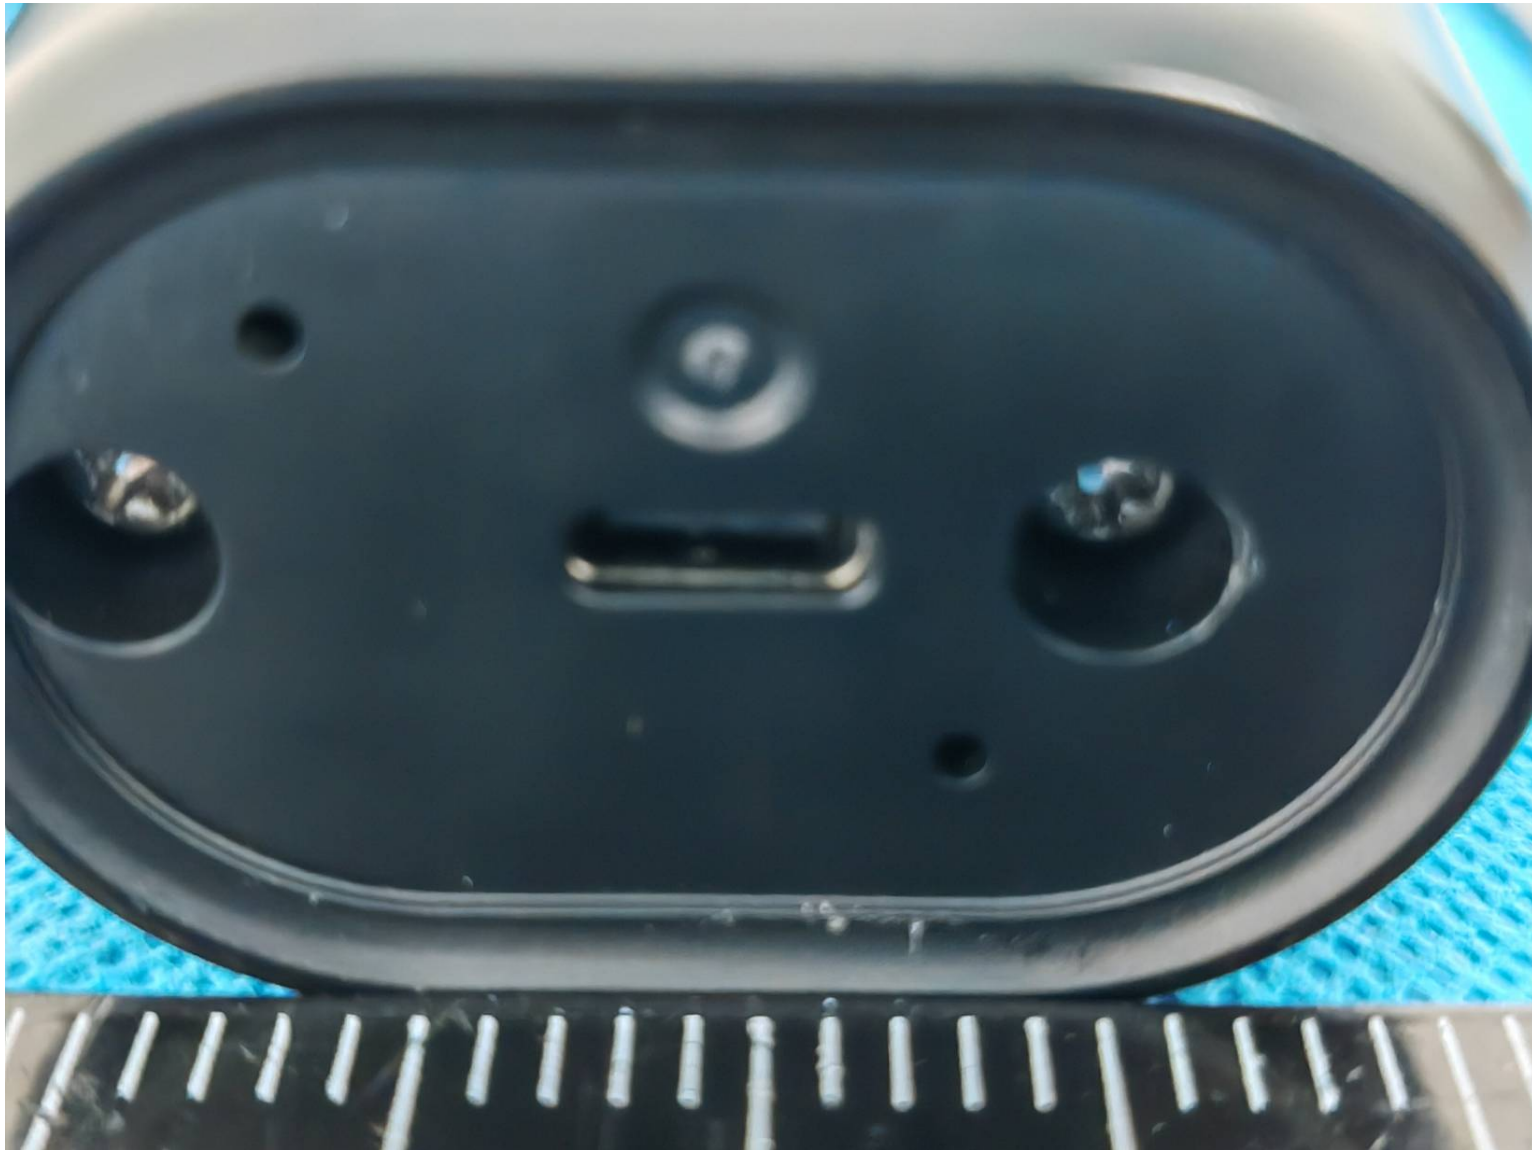

EXHIBIT B - EUT EXTERNAL PHOTOGRAPHS

Model: R-C002S

port

Model: R-C002S

R-C002S (Black)

R-C002S (Blue)

R-C002S (Gray)

port

port

port

Model: R-C002SH

Model: R-C002SH (Black)

Model: R-C002SH (Blue)

Model: R-C002SH (Gray)

port

port

port