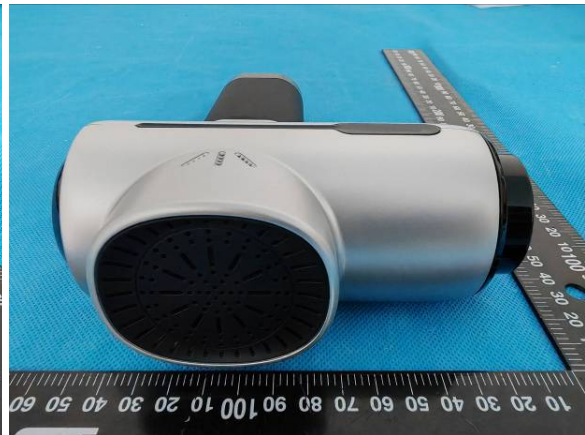

EXHIBIT B - EUT EXTERNAL PHOTOGRAPHS

Model: R-C002S

port

Model: R-C002S

R-C002S (Black)

R-C002S (Blue)

R-C002S (Gray)

port

port

port

Model: R-C002SH

Model: R-C002SH (Black)

Model: R-C002SH (Blue)

Model: R-C002SH (Gray)

port

port

port