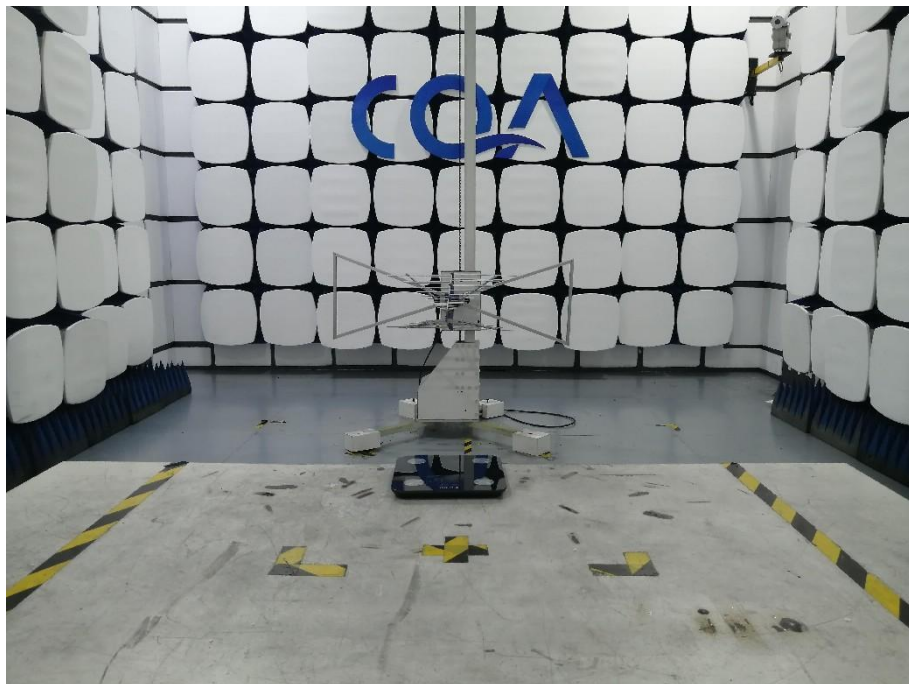

Setup photos

1 Photographs - EUT Test Setup

1.1 Radiated Spurious Emission

9kHz~30MHz:

30MHz~1GHz:

Above 1GHz: