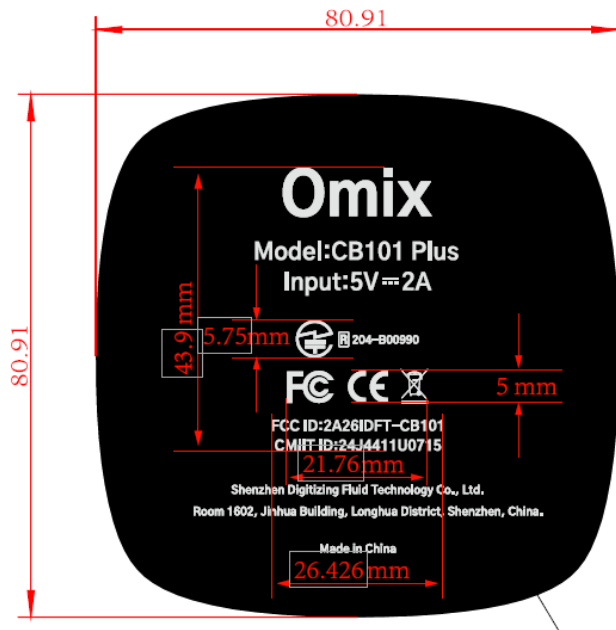

1、 Label

Material: PC with 3M.

Color: (PANTONE 10103C ON Black C)

Size unit: mm

2、 location(at the bottom)