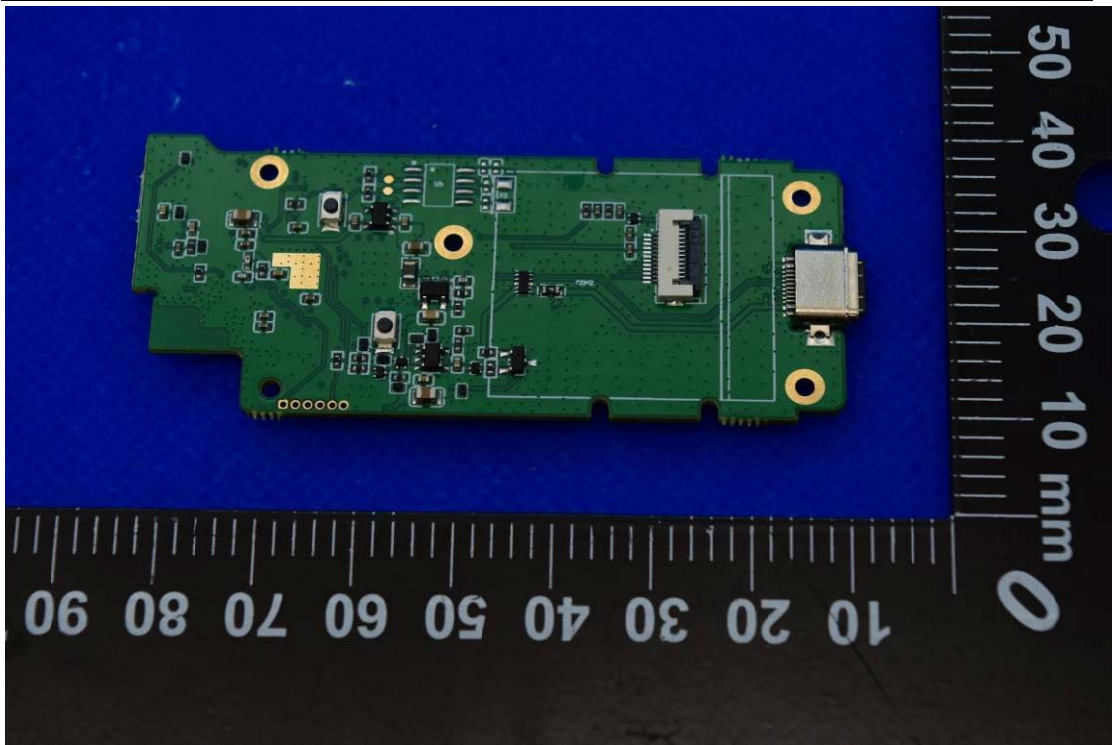

FCC ID: 2A26IDFT-0155B

Internal Photos

1. EUT uncover view

2. Antenna view