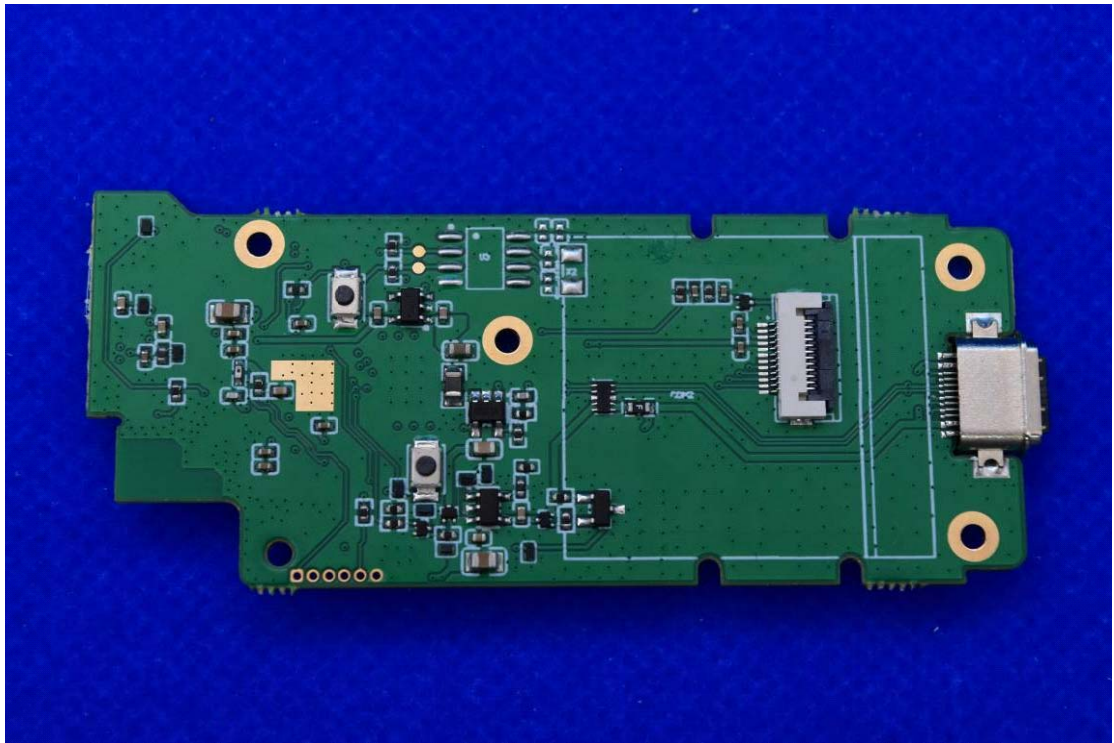

FCC ID: 2A26IDFT-0155B

Internal Photos

1. EUT uncover view

2. Antenna view