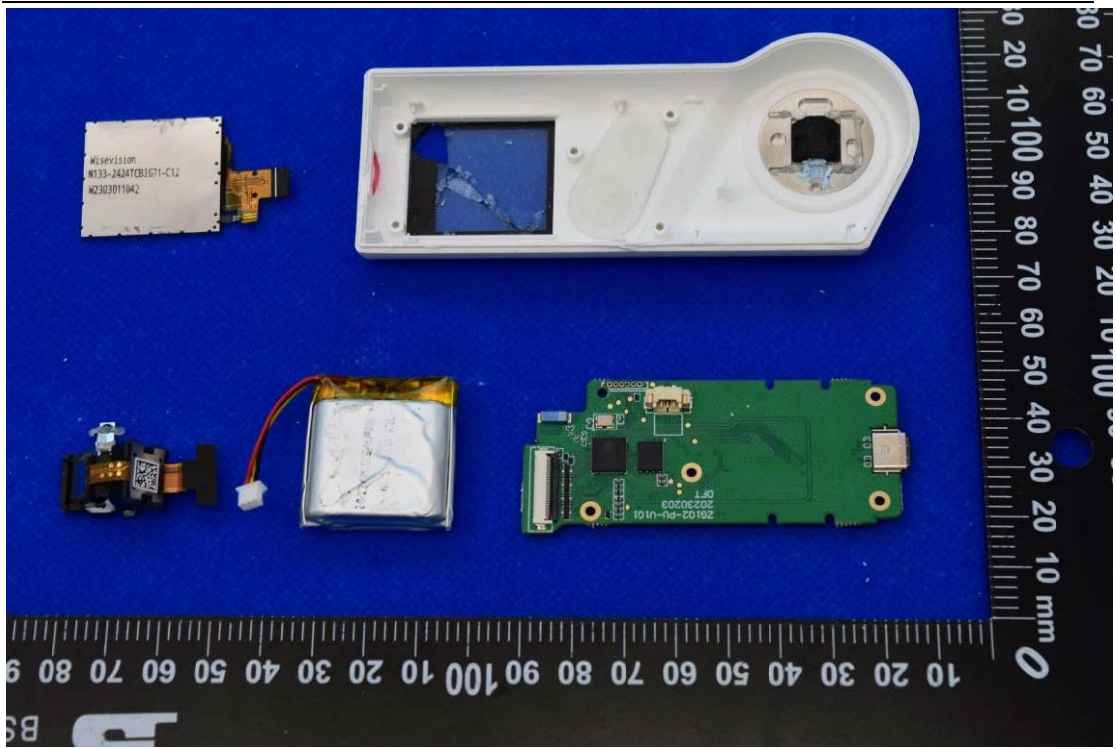

FCC ID: 2A26IDFT-0155B

Internal Photos

1. EUT uncover view

2. Antenna view