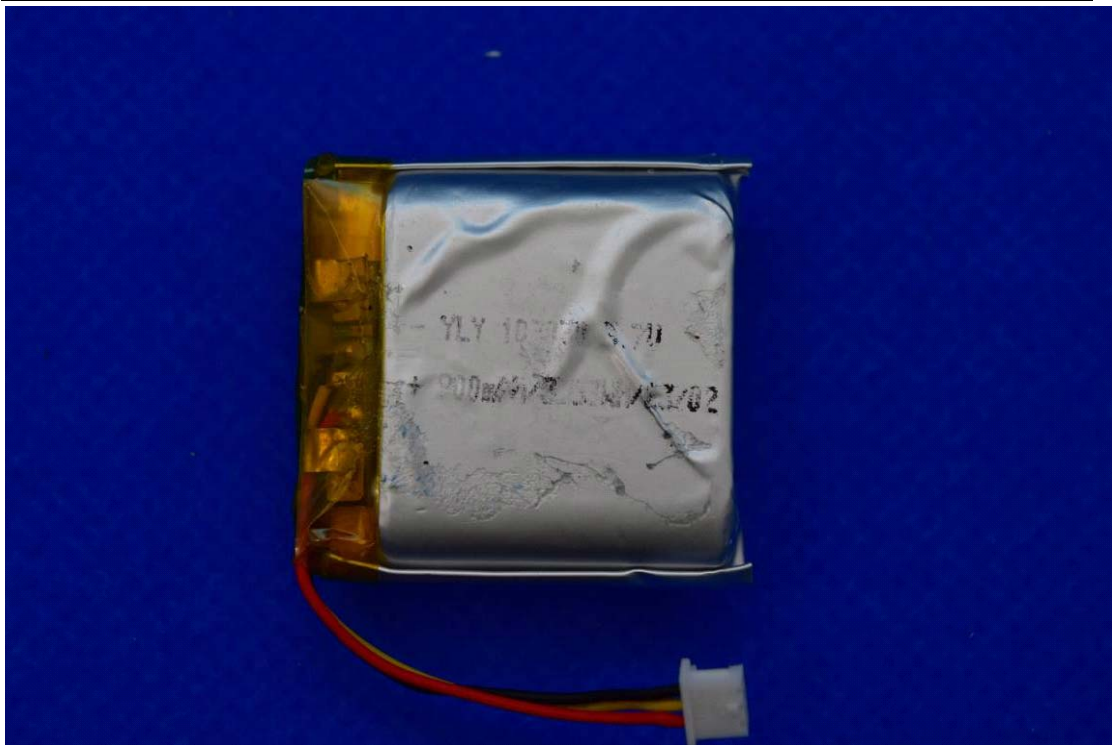

FCC ID: 2A26IDFT-0155B

Internal Photos

1. EUT uncover view

2. Antenna view