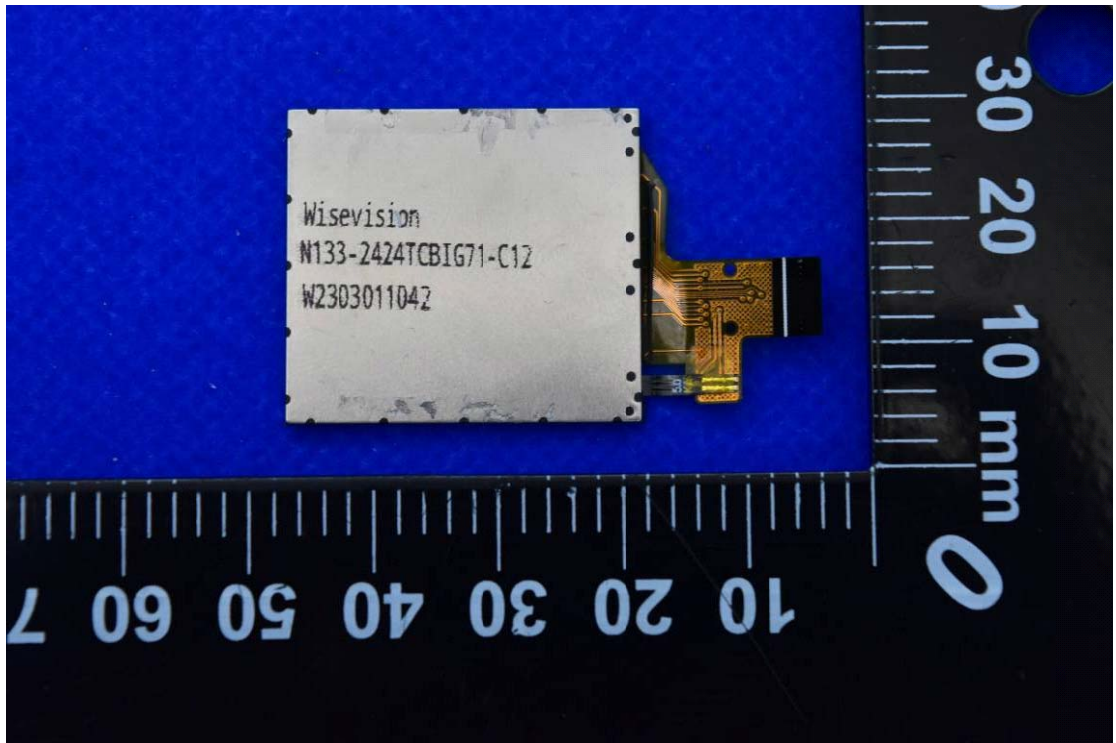

FCC ID: 2A26IDFT-0155B

Internal Photos

1. EUT uncover view

2. Antenna view