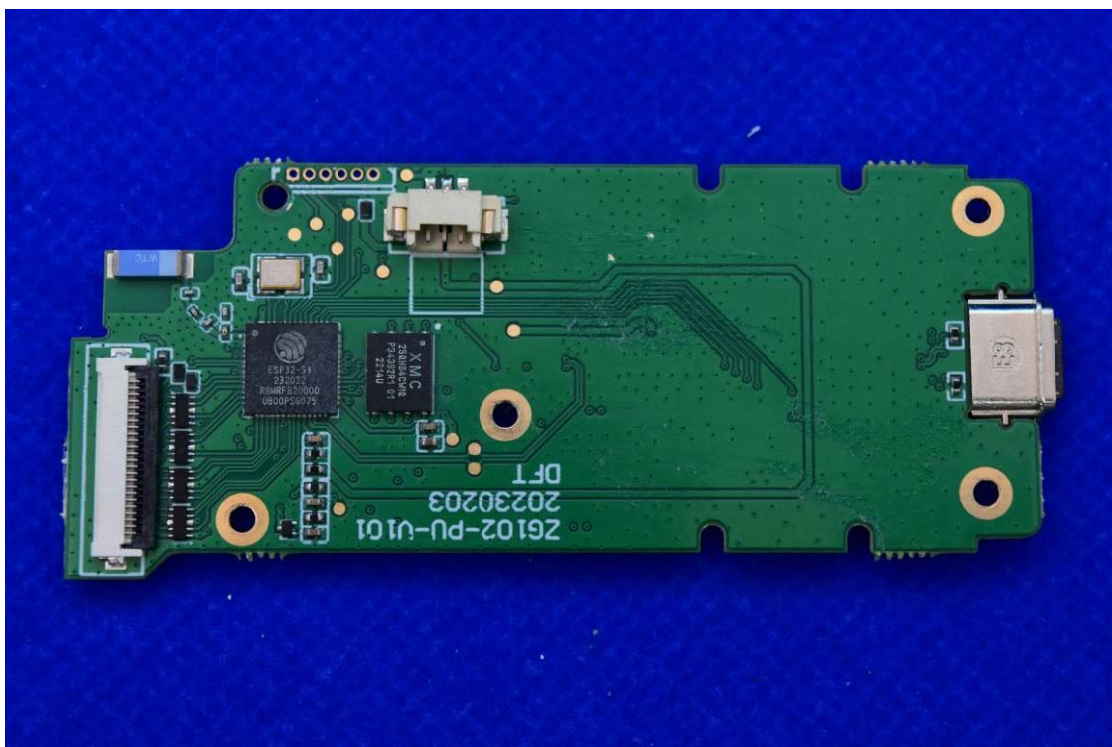

FCC ID: 2A26IDFT-0155B

Internal Photos

1. EUT uncover view

2. Antenna view