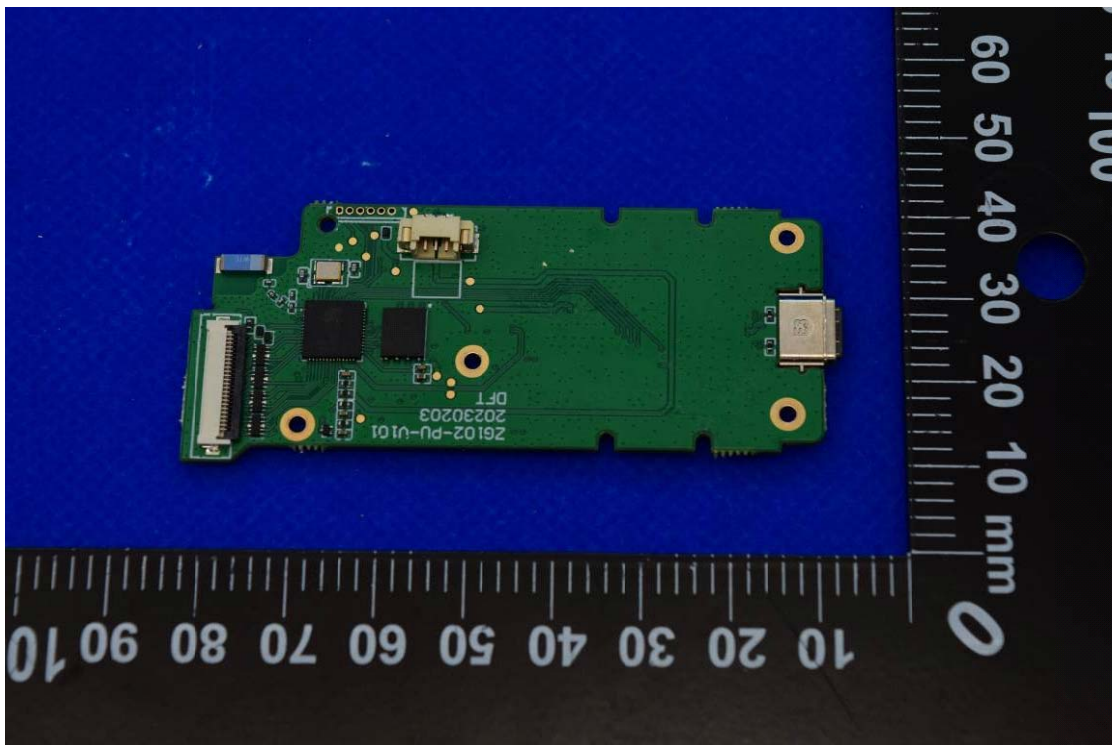

FCC ID: 2A26IDFT-0155B

Internal Photos

1. EUT uncover view

2. Antenna view