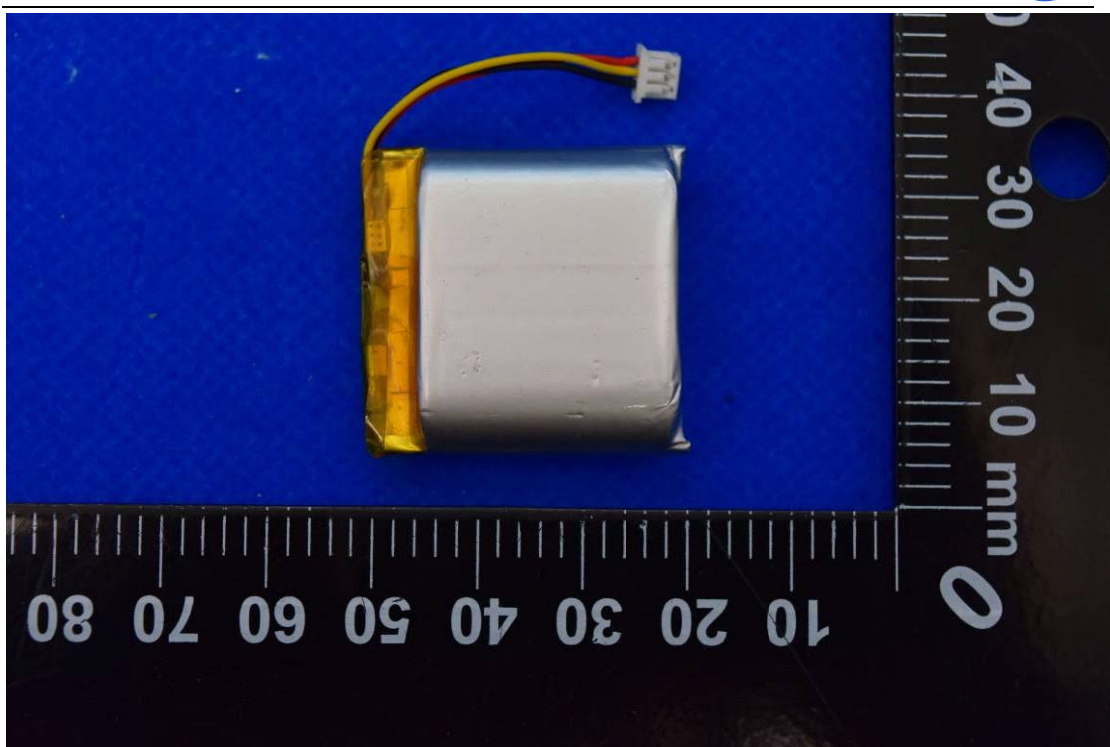

FCC ID: 2A26IDFT-0155B

Internal Photos

1. EUT uncover view

2. Antenna view