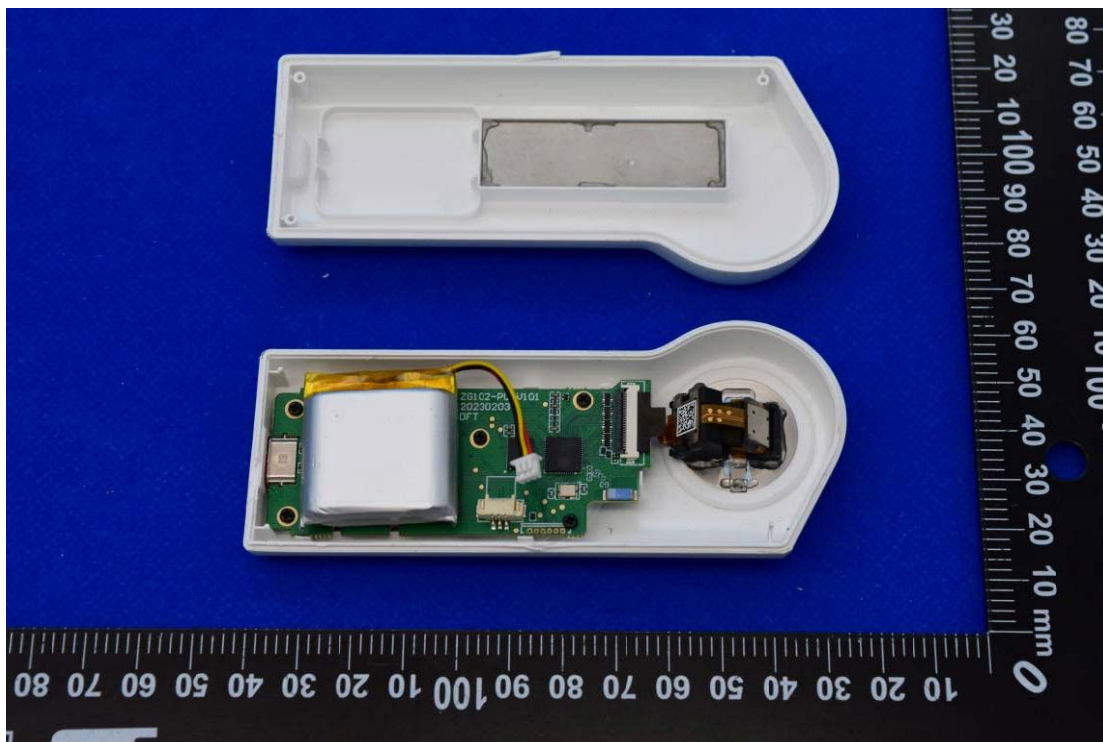

FCC ID: 2A26IDFT-0155B

Internal Photos

1. EUT uncover view

2. Antenna view