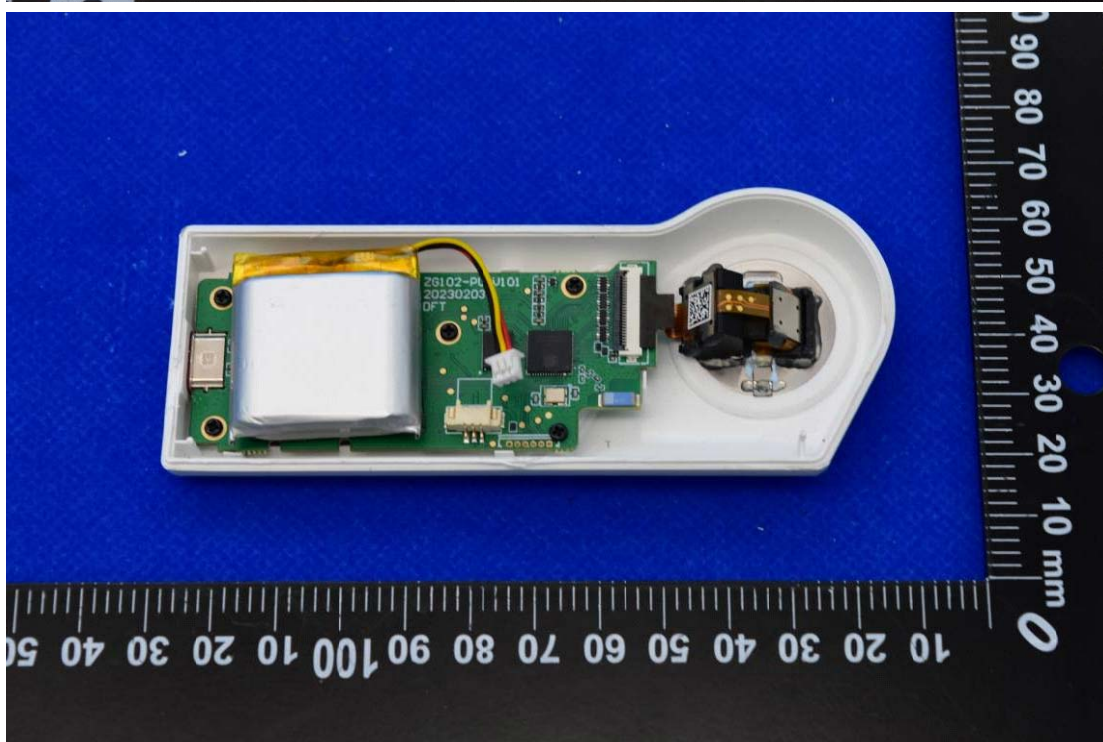

FCC ID: 2A26IDFT-0155B

Internal Photos

1. EUT uncover view

2. Antenna view