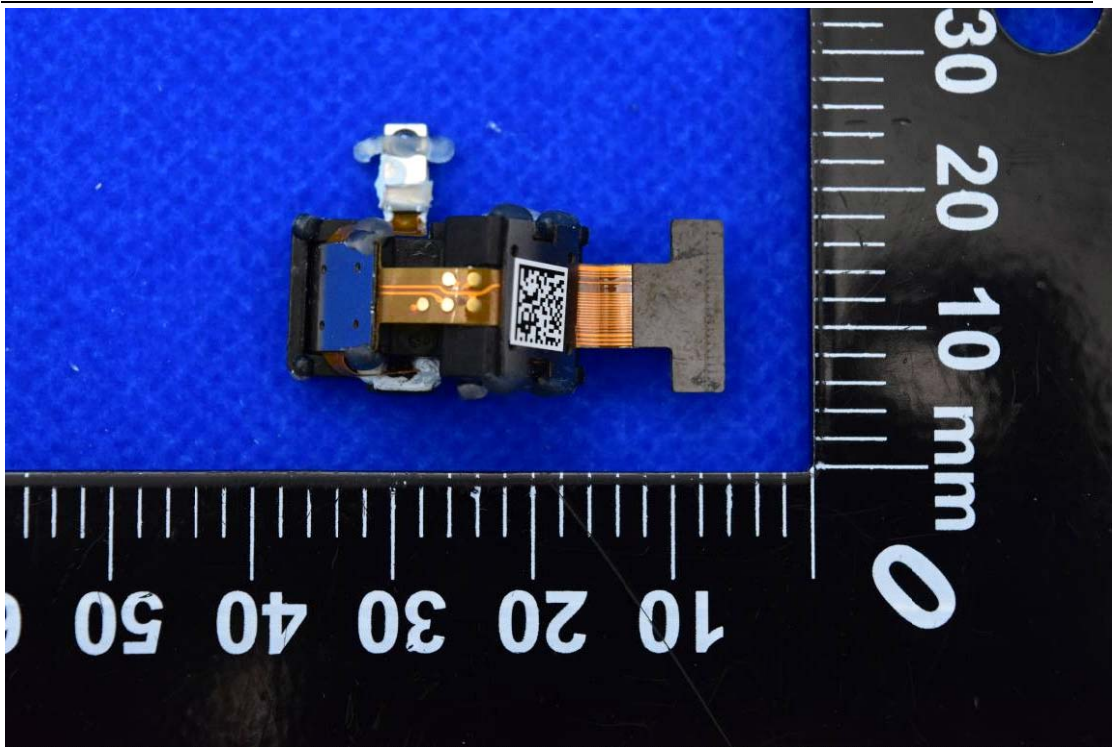

FCC ID: 2A26IDFT-0155B

Internal Photos

1. EUT uncover view

2. Antenna view