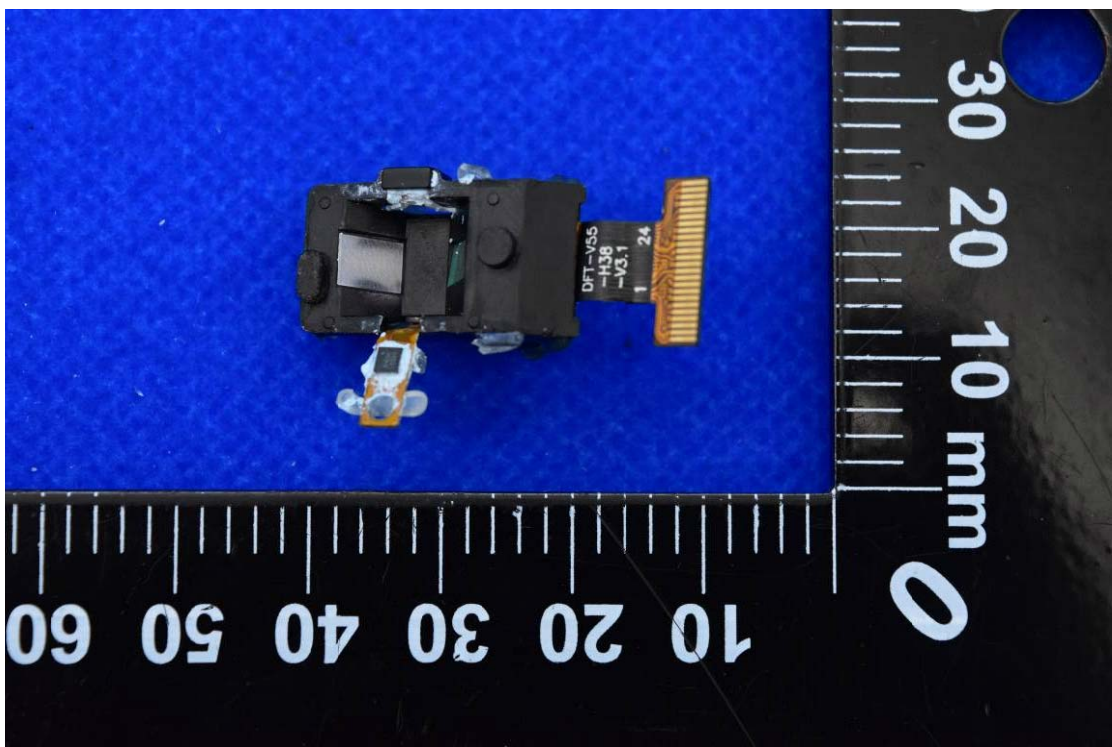

FCC ID: 2A26IDFT-0155B

Internal Photos

1. EUT uncover view

2. Antenna view