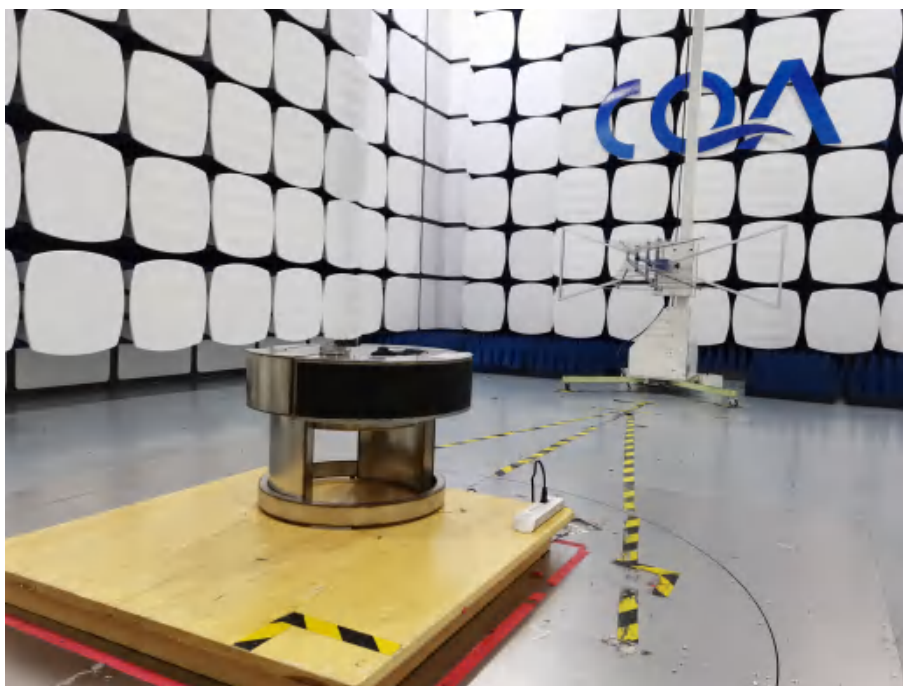

Setup photos

1 Photographs - EUT Test Setup

1.1 Radiated Emission

9KHz~30MHz:

30MHz~1GHz:

Above 1GHz:

1.2 Conducted Emission