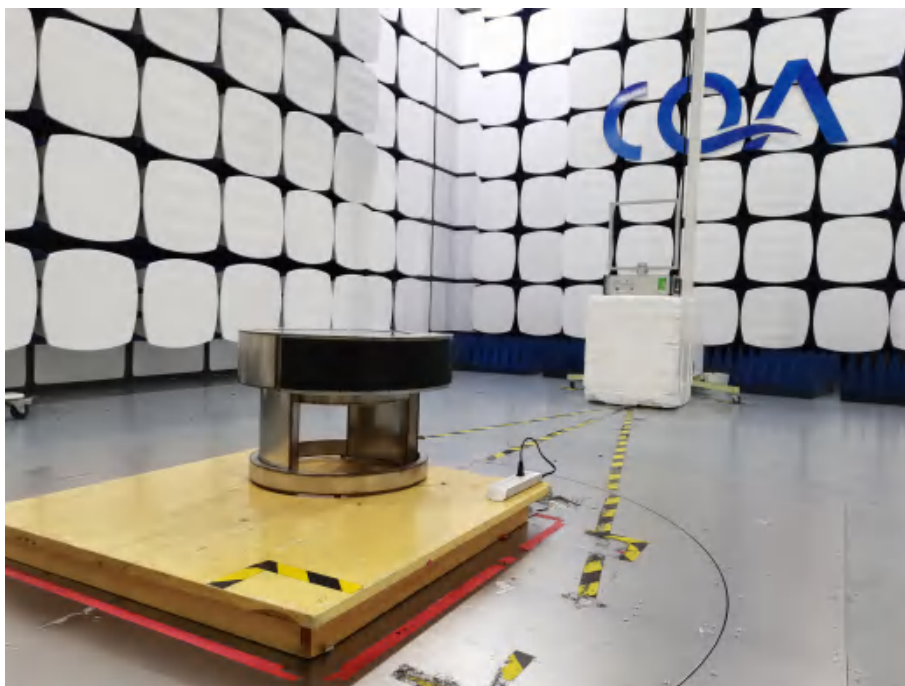

Setup photos

1 Photographs - EUT Test Setup

1.1 Radiated Emission

9KHz~30MHz:

30MHz~1GHz:

Above 1GHz:

1.2 Conducted Emission