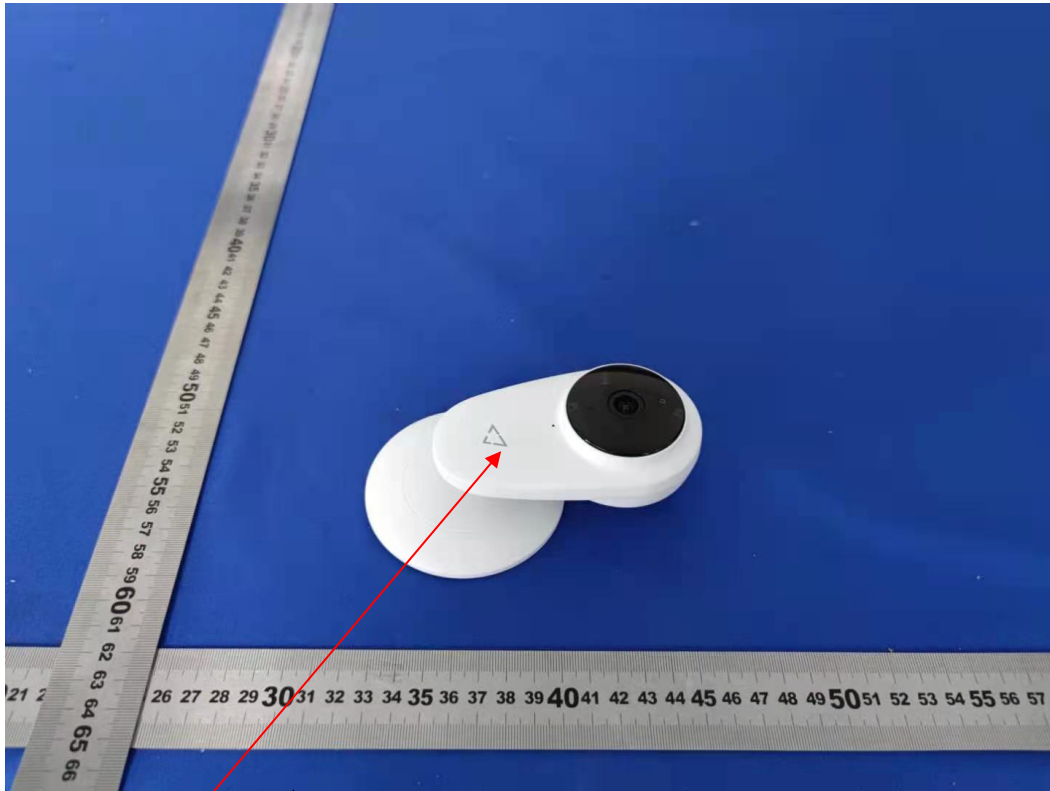

Label and Label Location

FCC ID:2A24P-GC1

L*W: 10mm*7mm

white font on a Black label