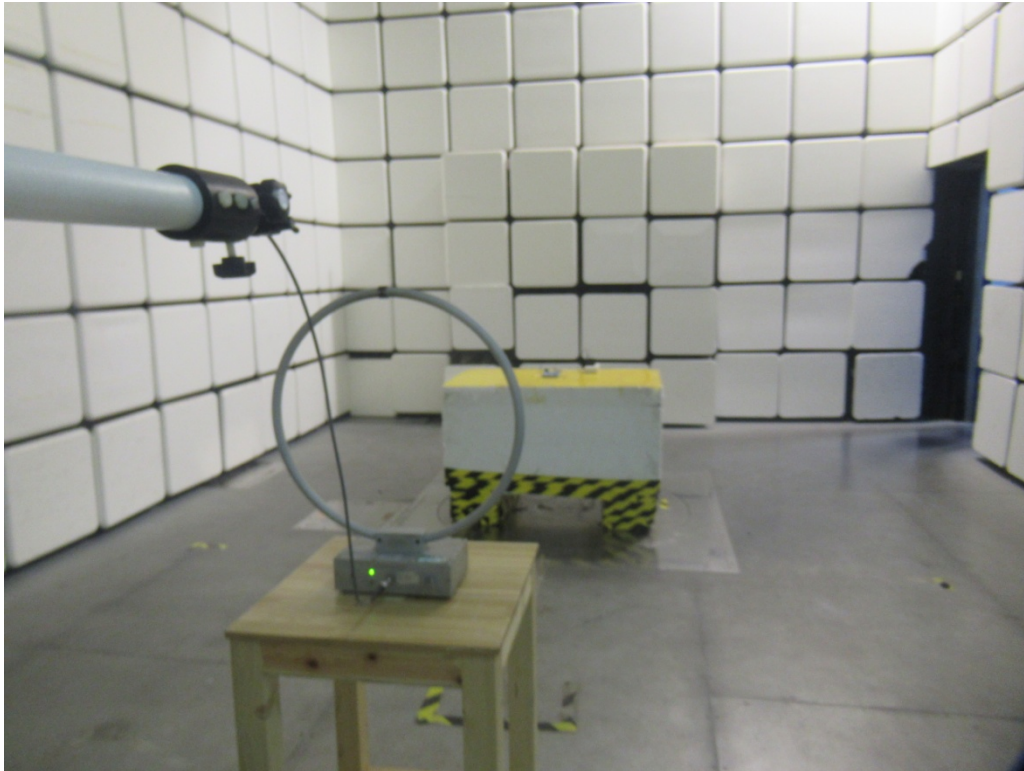

## Part 22 / 24 / 27 / 90 Test Setup

9kHz-30MHz

30MHz-1GHz

1GHz-18GHz

18GHz - 26.5GHz

**Picture 1: Radiated Spurious Emissions Test setup**