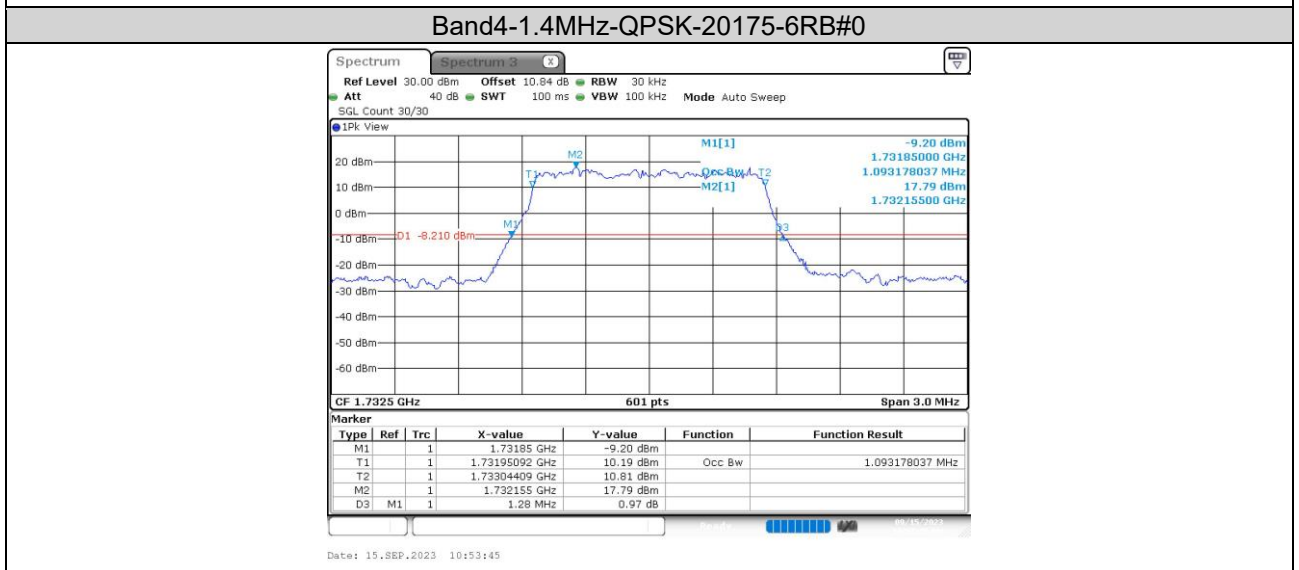

Test Graphs