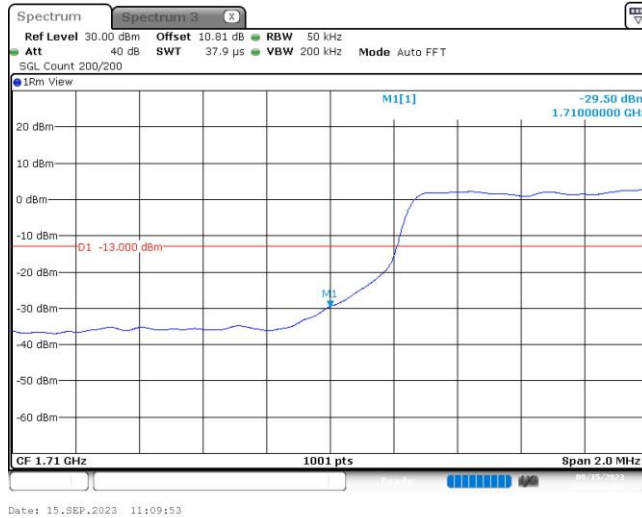

Band4-5MHz-QPSK-19975-25RB#0

Band4-5MHz-QPSK-20375-1RB#24

Date: 15.SEP.2023 11:10:22

Band4-5MHz-QPSK-20375-25RB#0

Date: 15.SEP.2023 11:10:43

Band4-5MHz-16QAM-19975-1RB#0

Date: 15.SEP.2023 11:09:33

Band4-5MHz-16QAM-19975-25RB#0