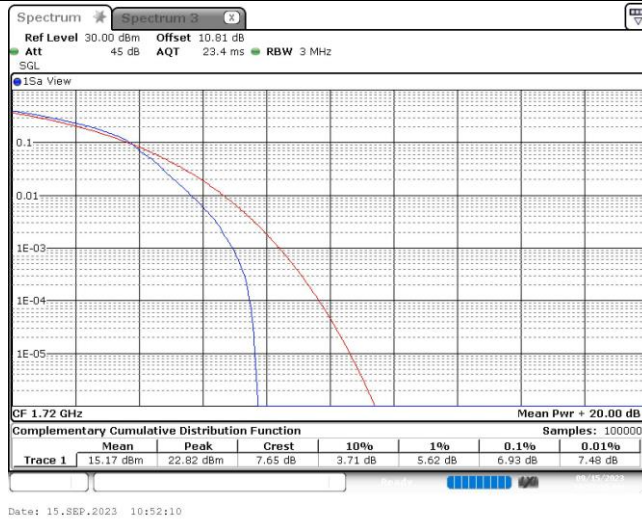

Test Graphs

Band4-20MHz-QPSK-20050-100RB#0