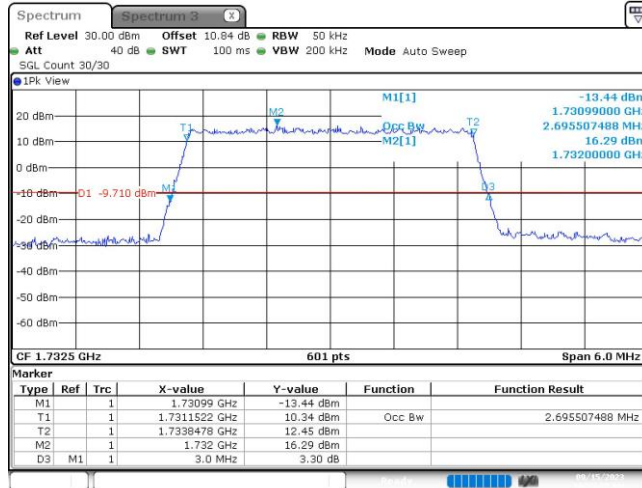

Band4-3MHz-QPSK-20175-15RB#0

Date: 15_SEP.2023 10:55:07