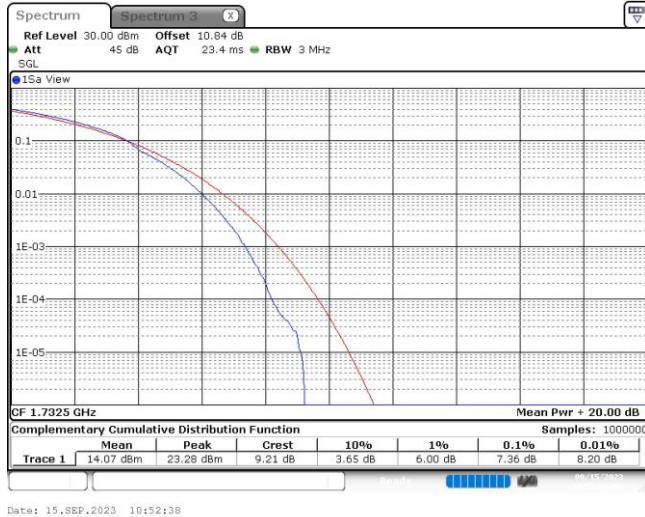

Test Graphs

Band4-20MHz-QPSK-20050-100RB#0

Band4-20MHz-QPSK-20175-100RB#0

Band4-20MHz-QPSK-20300-100RB#0

Band4-20MHz-16QAM-20050-100RB#0

Band4-20MHz-16QAM-20175-100RB#0

Band4-20MHz-16QAM-20300-100RB#0

APPENDIX E.3: 26dB BANDWIDTH AND OCCUPIED BANDWIDTH