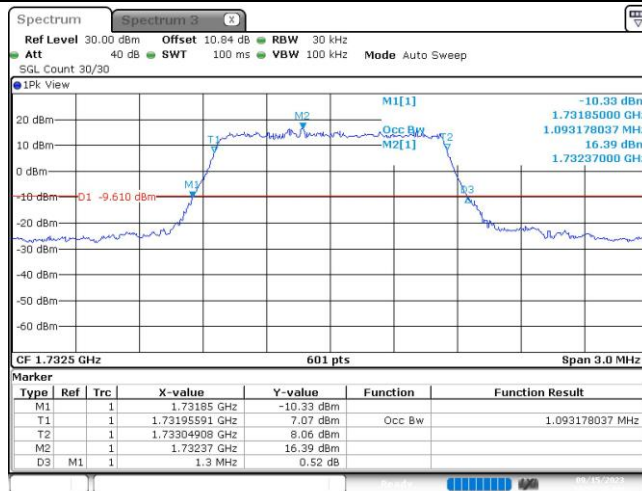

Test Graphs

Band4-1.4MHz-16QAM-19957-6RB#0

Date: 15_SEP.2023 10:53:34

Band4-1.4MHz-16QAM-20175-6RB#0

Date: 15_SEP.2023 10:53:56

Band4-1.4MHz-16QAM-20393-6RB#0

Date: 15_SEP.2023 10:54:20

Band4-3MHz-QPSK-19965-15RB#0