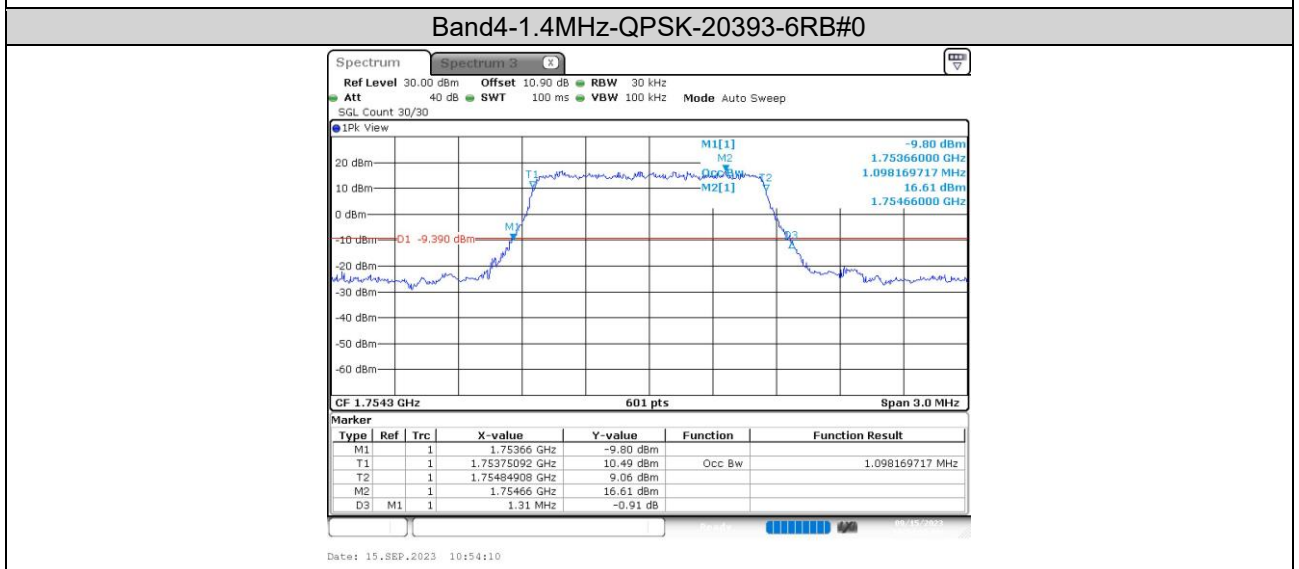

Test Graphs