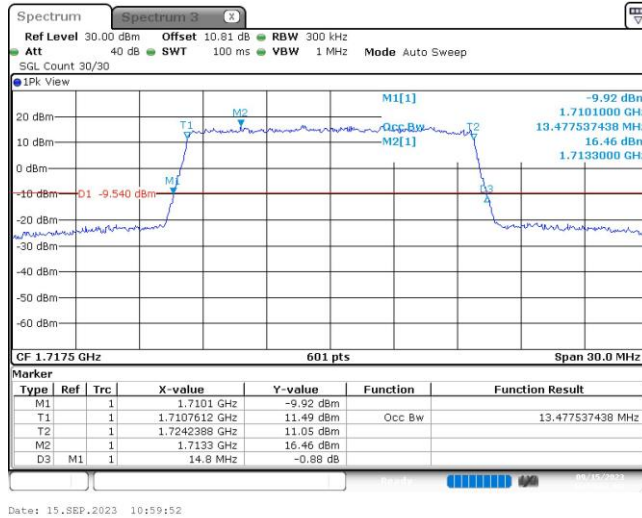

Band4-15MHz-16QAM-20175-75RB#0

Band4-15MHz-16QAM-20325-75RB#0

Band4-20MHz-QPSK-20050-100RB#0