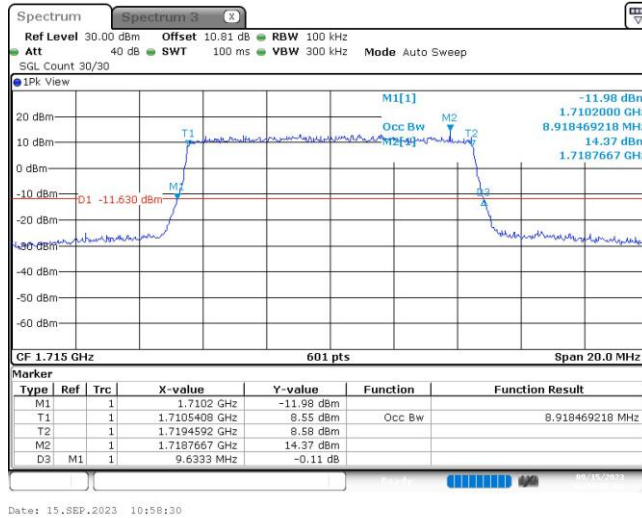

Date: 15_SEP.2023 10:58:19

Band4-10MHz-QPSK-20175-50RB#0

Date: 15_SEP.2023 10:58:42

Band4-10MHz-QPSK-20350-50RB#0

Date: 15_SEP.2023 10:59:06

Band4-10MHz-16QAM-20000-50RB#0

Band4-10MHz-16QAM-20175-50RB#0

Band4-10MHz-16QAM-20350-50RB#0