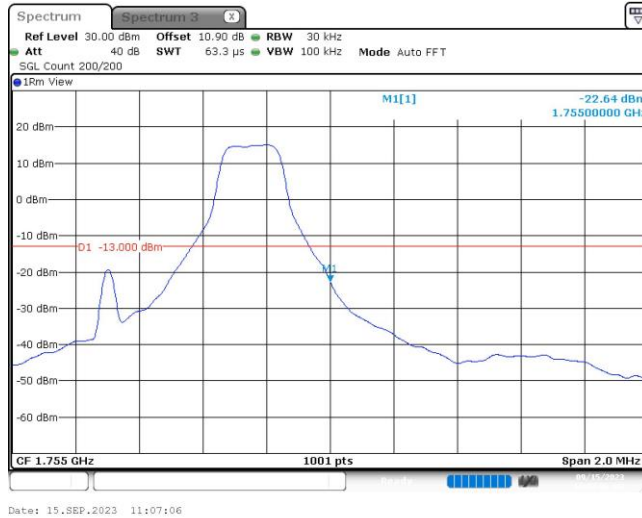

Test Graphs

Band4-1.4MHz-QPSK-20393-6RB#0

Date: 15.SEP.2023 11:07:16

Band4-1.4MHz-16QAM-19957-1RB#0

Date: 15.SEP.2023 11:06:07

Band4-1.4MHz-16QAM-19957-6RB#0

Date: 15.SEP.2023 11:06:27

Band4-1.4MHz-16QAM-20393-1RB#5