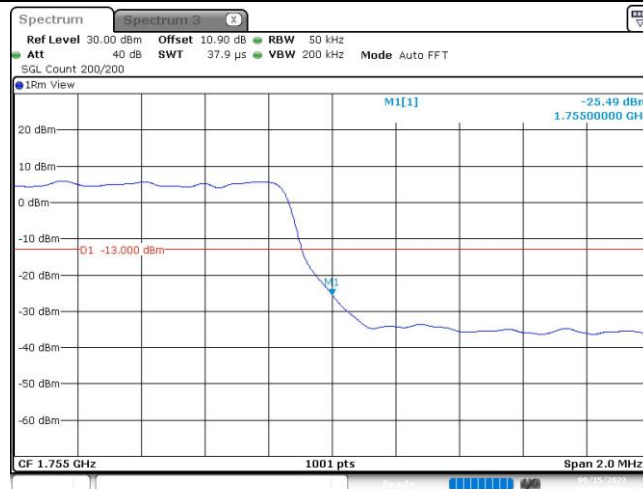

Test Graphs

Band4-1.4MHz-QPSK-20393-6RB#0

Date: 15.SEP.2023 11:07:16

Band4-1.4MHz-16QAM-19957-1RB#0

Date: 15.SEP.2023 11:06:07

Band4-1.4MHz-16QAM-19957-6RB#0

Date: 15.SEP.2023 11:06:27

Band4-1.4MHz-16QAM-20393-1RB#5

Band4-1.4MHz-16QAM-20393-6RB#0

Band4-3MHz-QPSK-19965-1RB#0

Band4-3MHz-QPSK-19965-15RB#0

Date: 15_SEP_2023 17:44:27

Band4-3MHz-QPSK-20385-1RB#14

Date: 15_SEP_2023 11:08:23

Band4-3MHz-QPSK-20385-15RB#0

Date: 15_SEP_2023 11:08:43