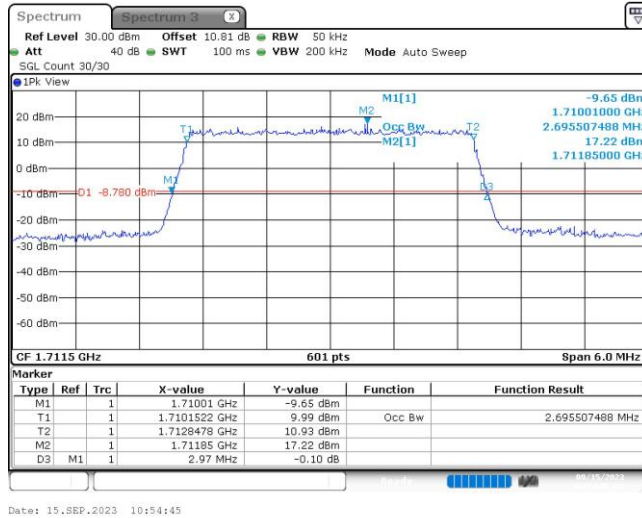

Test Graphs

Band4-1.4MHz-16QAM-19957-6RB#0

Date: 15_SEP.2023 10:53:34

Band4-1.4MHz-16QAM-20175-6RB#0

Date: 15_SEP.2023 10:53:56

Band4-1.4MHz-16QAM-20393-6RB#0

Date: 15_SEP.2023 10:54:20

Band4-3MHz-QPSK-19965-15RB#0