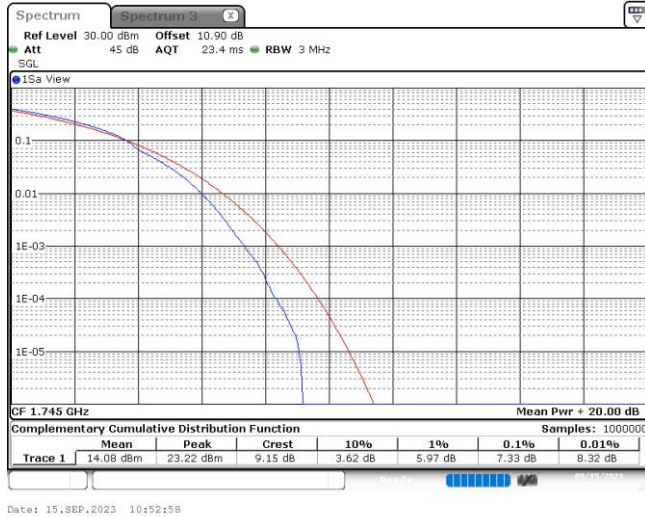

Test Graphs

Band4-20MHz-QPSK-20050-100RB#0

Band4-20MHz-QPSK-20175-100RB#0

Band4-20MHz-QPSK-20300-100RB#0

Band4-20MHz-16QAM-20050-100RB#0

Band4-20MHz-16QAM-20175-100RB#0

Band4-20MHz-16QAM-20300-100RB#0

APPENDIX E.3: 26dB BANDWIDTH AND OCCUPIED BANDWIDTH