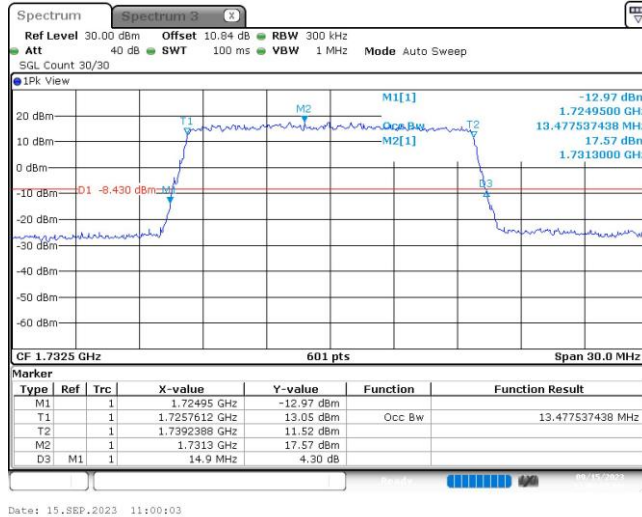

Band4-15MHz-QPSK-20325-75RB#0