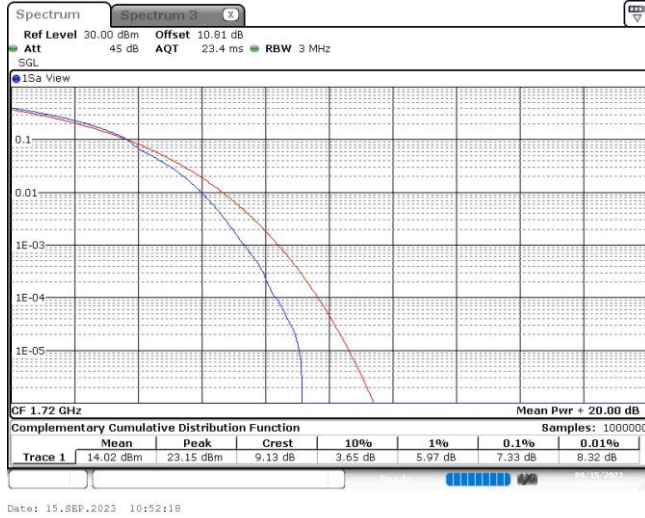

Test Graphs

Band4-20MHz-QPSK-20050-100RB#0

Band4-20MHz-QPSK-20175-100RB#0

Band4-20MHz-QPSK-20300-100RB#0

Band4-20MHz-16QAM-20050-100RB#0

Band4-20MHz-16QAM-20175-100RB#0

Band4-20MHz-16QAM-20300-100RB#0

APPENDIX E.3: 26dB BANDWIDTH AND OCCUPIED BANDWIDTH