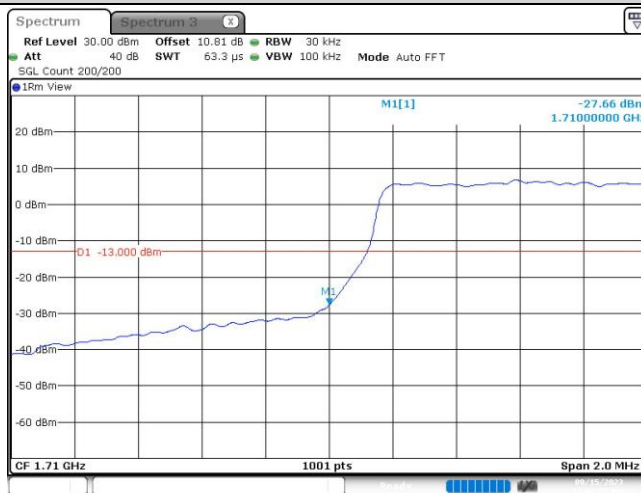

Test Graphs

Band4-1.4MHz-QPSK-20393-6RB#0

Date: 15.SEP.2023 11:07:16

Band4-1.4MHz-16QAM-19957-1RB#0

Date: 15.SEP.2023 11:06:07

Band4-1.4MHz-16QAM-19957-6RB#0

Date: 15.SEP.2023 11:06:27

Band4-1.4MHz-16QAM-20393-1RB#5