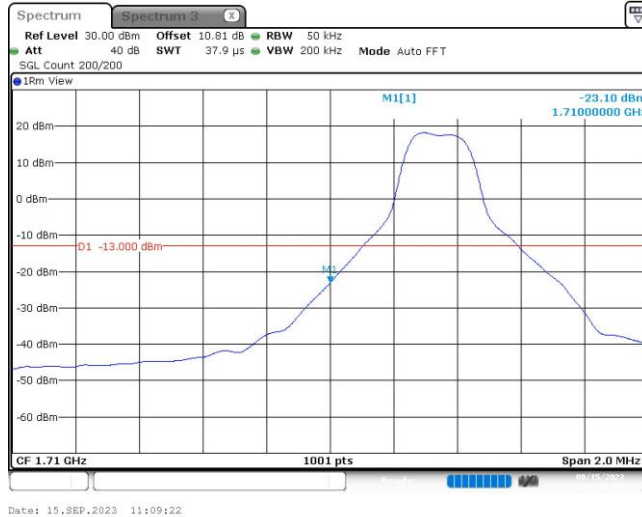

Band4-3MHz-16QAM-19965-1RB#0

Date: 15.SEP.2023 17:44:17

Band4-3MHz-16QAM-19965-15RB#0

Date: 15.SEP.2023 17:44:37

Band4-3MHz-16QAM-20385-1RB#14

Date: 15.SEP.2023 11:08:33

Band4-3MHz-16QAM-20385-15RB#0

Band4-5MHz-QPSK-19975-1RB#0