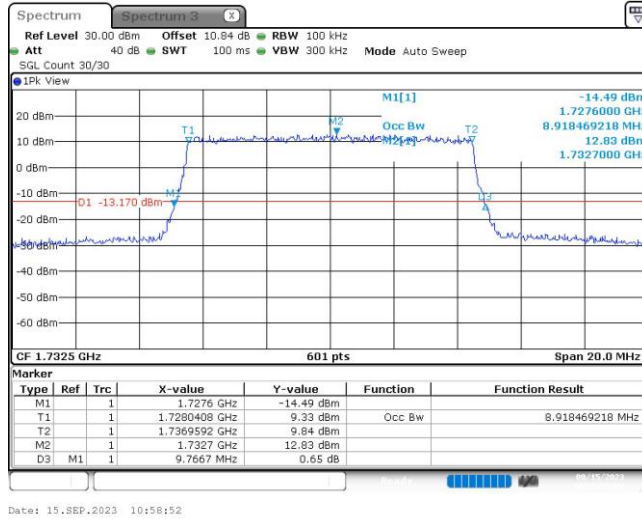

Date: 15_SEP.2023 10:58:19

Band4-10MHz-QPSK-20175-50RB#0

Date: 15_SEP.2023 10:58:42

Band4-10MHz-QPSK-20350-50RB#0

Date: 15_SEP.2023 10:59:06

Band4-10MHz-16QAM-20000-50RB#0

Band4-10MHz-16QAM-20175-50RB#0

Band4-10MHz-16QAM-20350-50RB#0