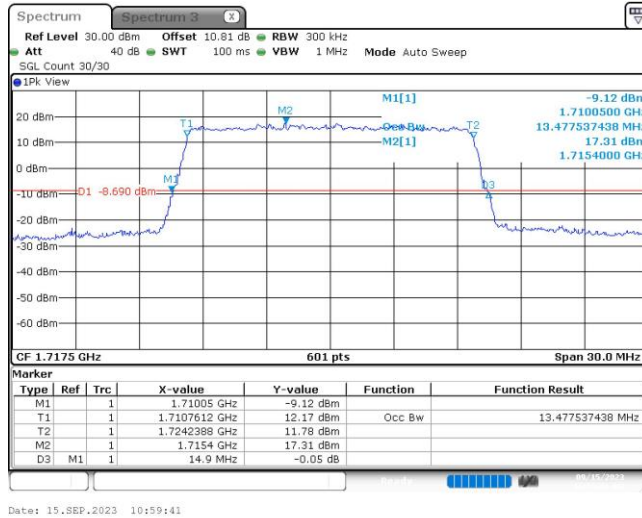

Band4-15MHz-QPSK-20175-75RB#0