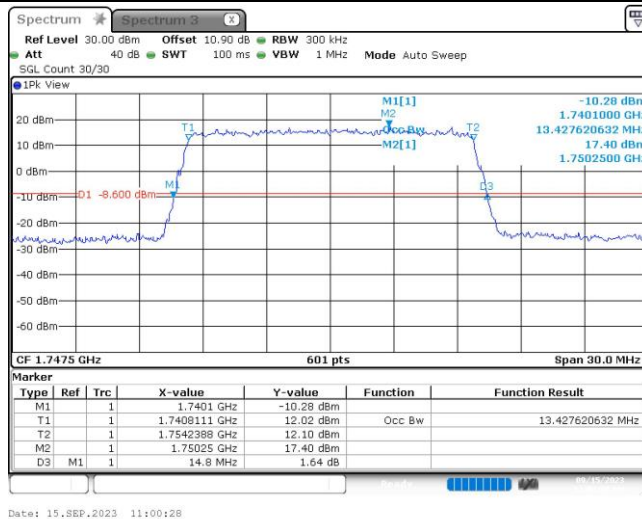

Band4-15MHz-16QAM-20025-75RB#0