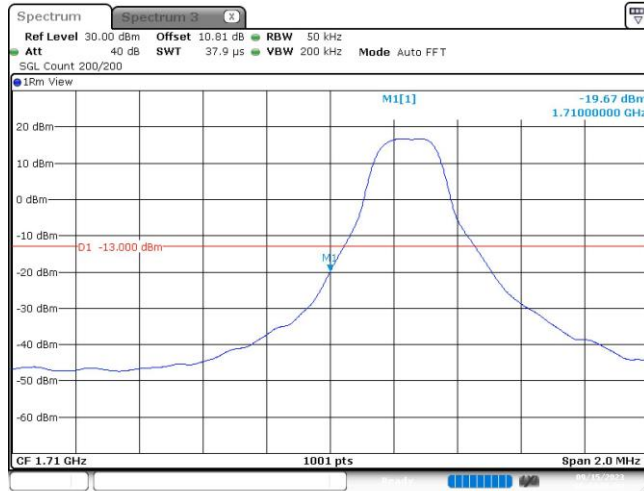

Date: 15.SEP.2023 17:44:17