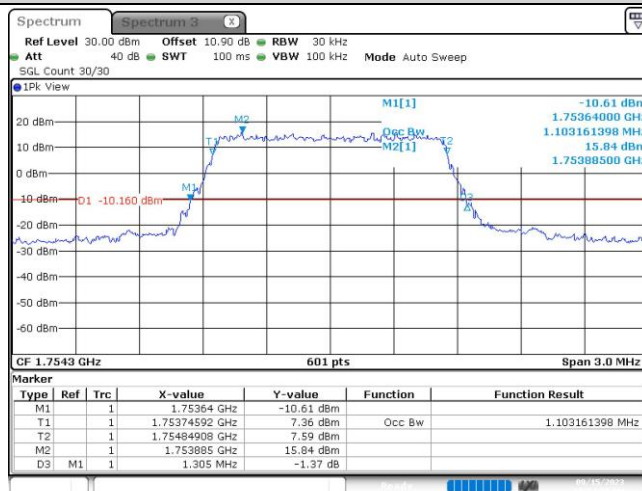

Test Graphs

Band4-1.4MHz-16QAM-19957-6RB#0

Date: 15_SEP.2023 10:53:34

Band4-1.4MHz-16QAM-20175-6RB#0

Date: 15_SEP.2023 10:53:56

Band4-1.4MHz-16QAM-20393-6RB#0

Date: 15_SEP.2023 10:54:20

Band4-3MHz-QPSK-19965-15RB#0