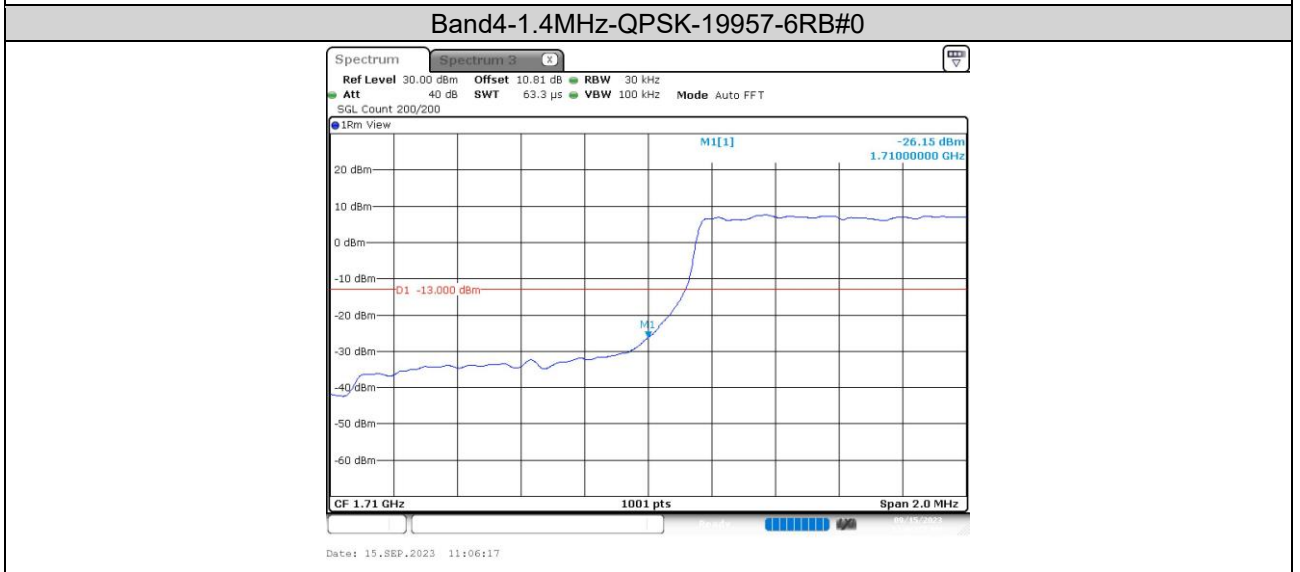

Test Graphs