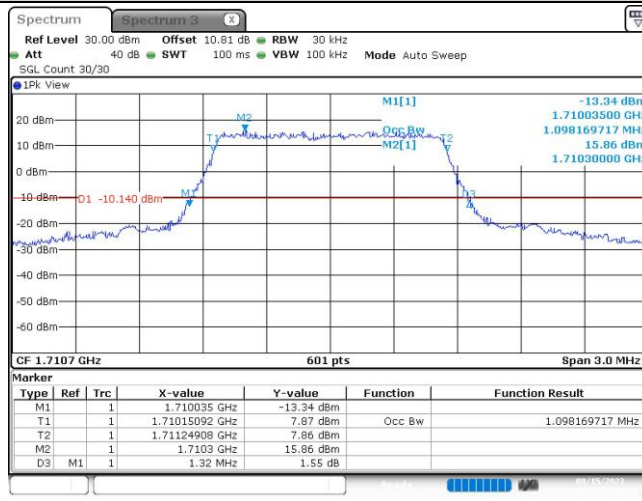

Band4-1.4MHz-16QAM-19957-6RB#0

Date: 15_SEP.2023 10:53:34