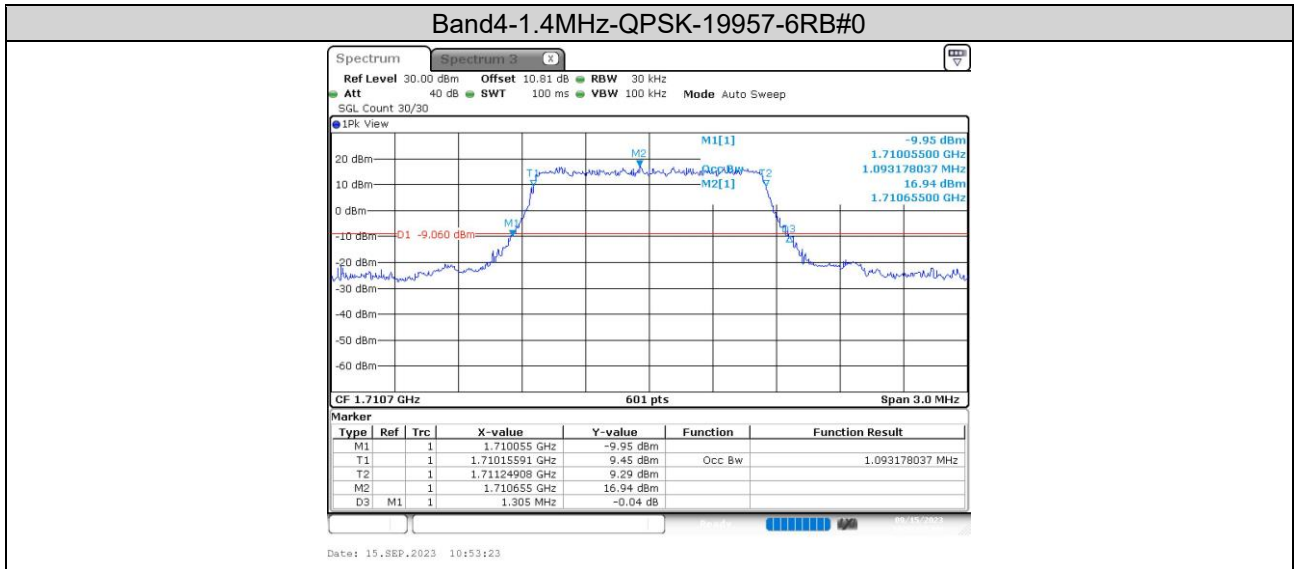

Test Graphs