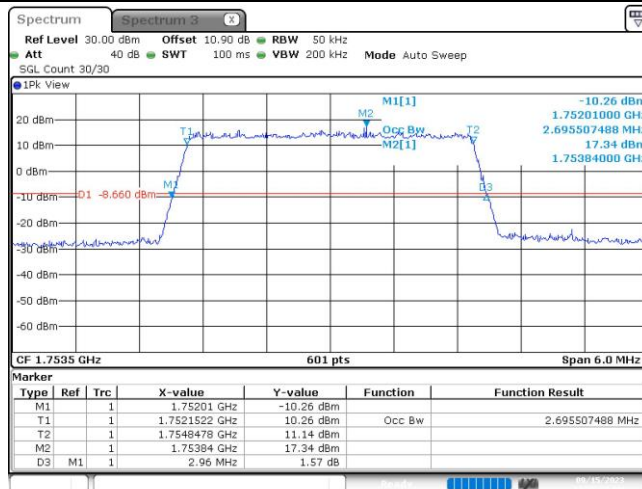

Band4-3MHz-QPSK-20385-15RB#0

Date: 15_SEP.2023 10:55:31

Band4-3MHz-16QAM-19965-15RB#0