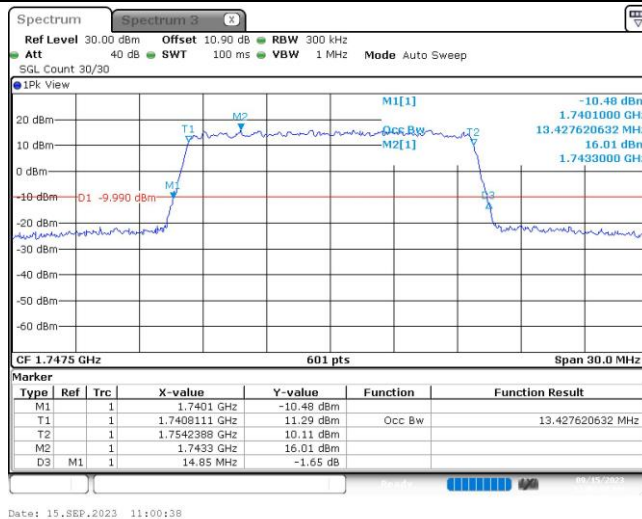

Band4-15MHz-16QAM-20325-75RB#0

Band4-20MHz-QPSK-20050-100RB#0