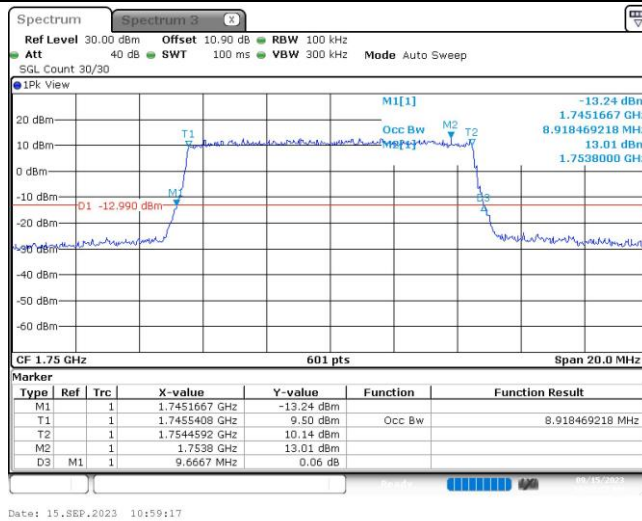

Date: 15_SEP.2023 10:58:19

Band4-10MHz-QPSK-20175-50RB#0

Date: 15_SEP.2023 10:58:42

Band4-10MHz-QPSK-20350-50RB#0

Date: 15_SEP.2023 10:59:06

Band4-10MHz-16QAM-20000-50RB#0

Band4-10MHz-16QAM-20175-50RB#0

Band4-10MHz-16QAM-20350-50RB#0