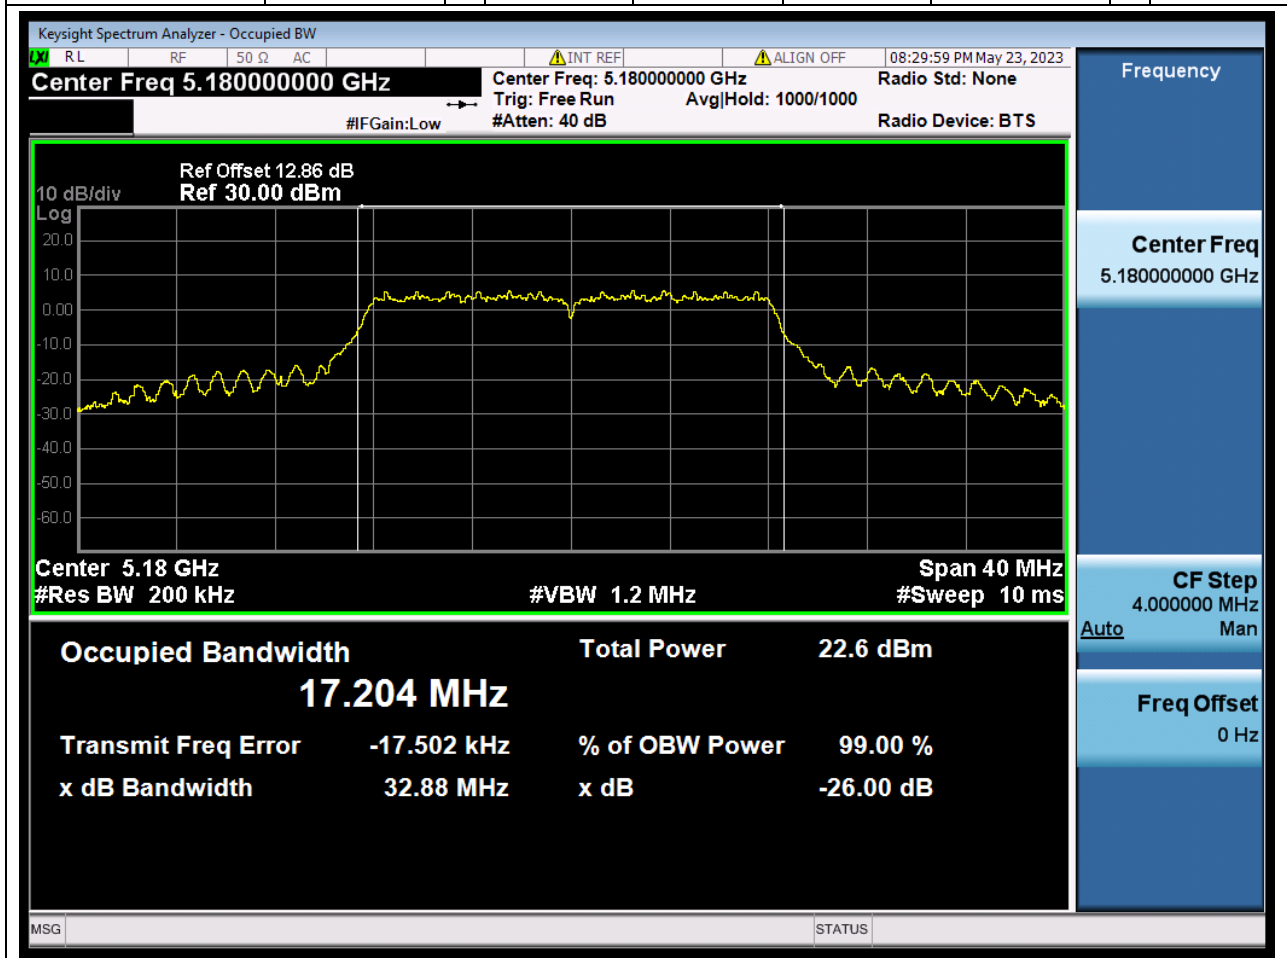

Center Frequency (MHz)	XdB Down	RBW (MHz)	Detector	Limit (MHz)	XdB BandWidth (MHz)	Verdict
5795	26	0.39	Peak	0	73.993363	Unknow

99% Bandwidth

1. 802.11a_20M_U-NII-1_L

1.1. A.2.2-99% Bandwidth(NTNV)

Center Frequency (MHz)	OBW Power (%)	RBW (MHz)	Detector	Limit (MHz)	OBW (MHz)	Verdict
5180	99	0.2	Peak	0	17.204003	Unknow