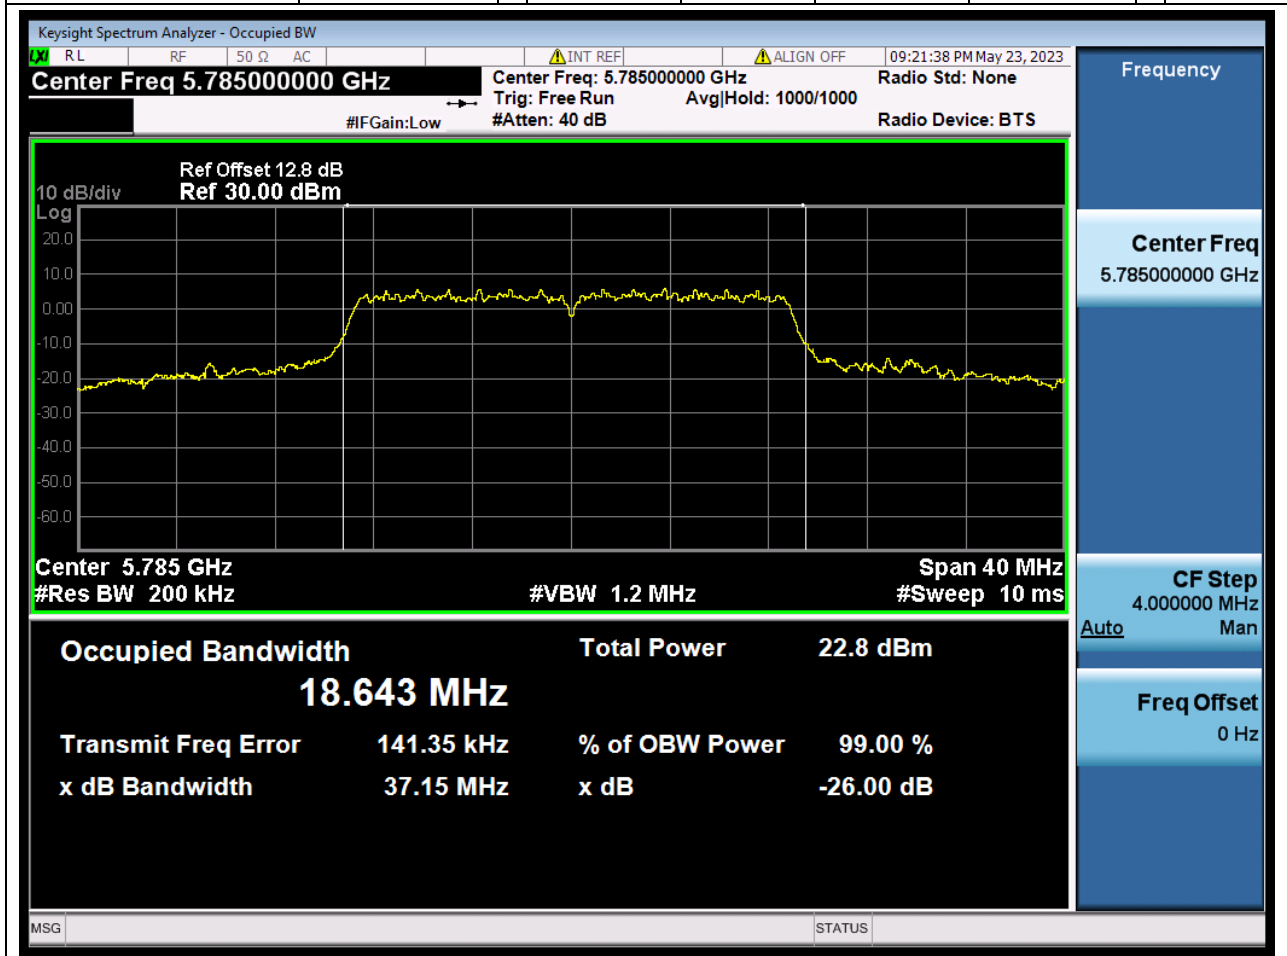

13. 802.11n_20M_U-NII-3_M

13.1. A.2.2-99% Bandwidth(NTNV)

Center Frequency (MHz)	OBW Power (%)	RBW (MHz)	Detector	Limit (MHz)	OBW (MHz)	Verdict
5785	99	0.2	Peak	0	18.643209	Unknown