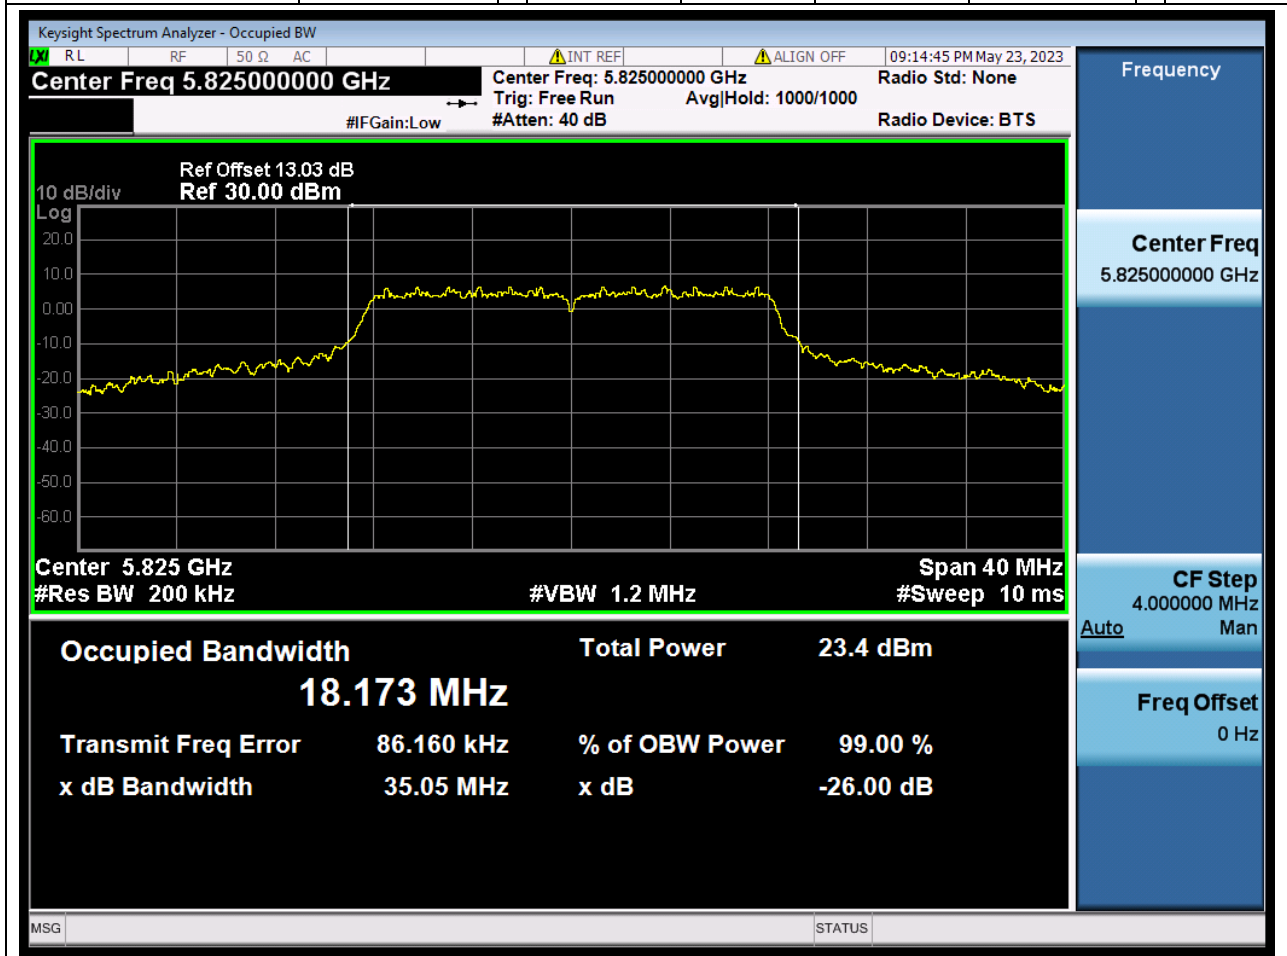

11. 802.11a_20M_U-NII-3_H

11.1. A.2.2-99% Bandwidth(NTNV)

Center Frequency (MHz)	OBW Power (%)	RBW (MHz)	Detector	Limit (MHz)	OBW (MHz)	Verdict
5825	99	0.2	Peak	0	18.172995	Unknown