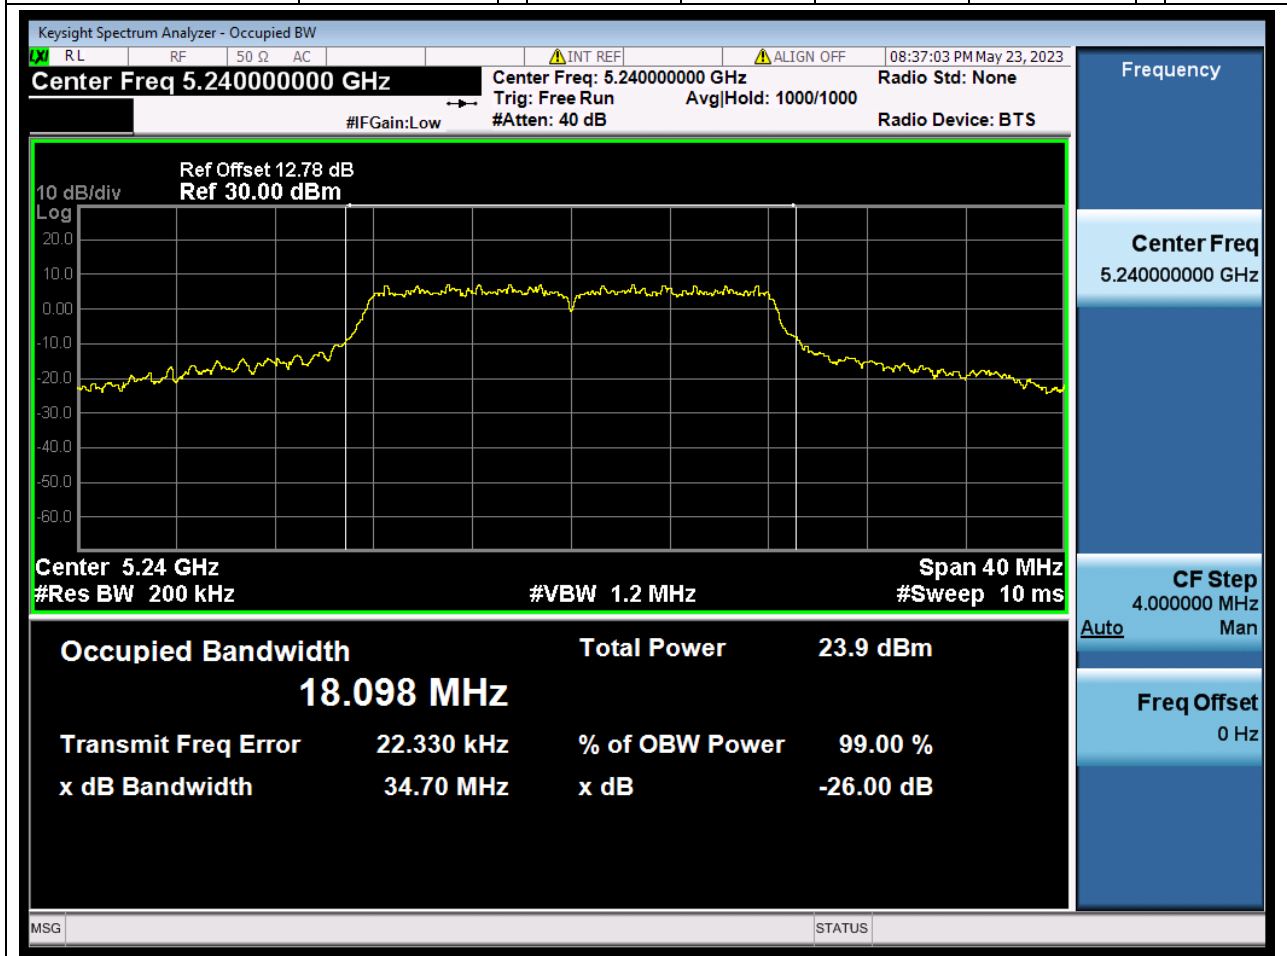

3. 802.11a_20M_U-NII-1_H

3.1. A.2.2-99% Bandwidth(NTNV)

Center Frequency (MHz)	OBW Power (%)	RBW (MHz)	Detector	Limit (MHz)	OBW (MHz)	Verdict
5240	99	0.2	Peak	0	18.097715	Unknown