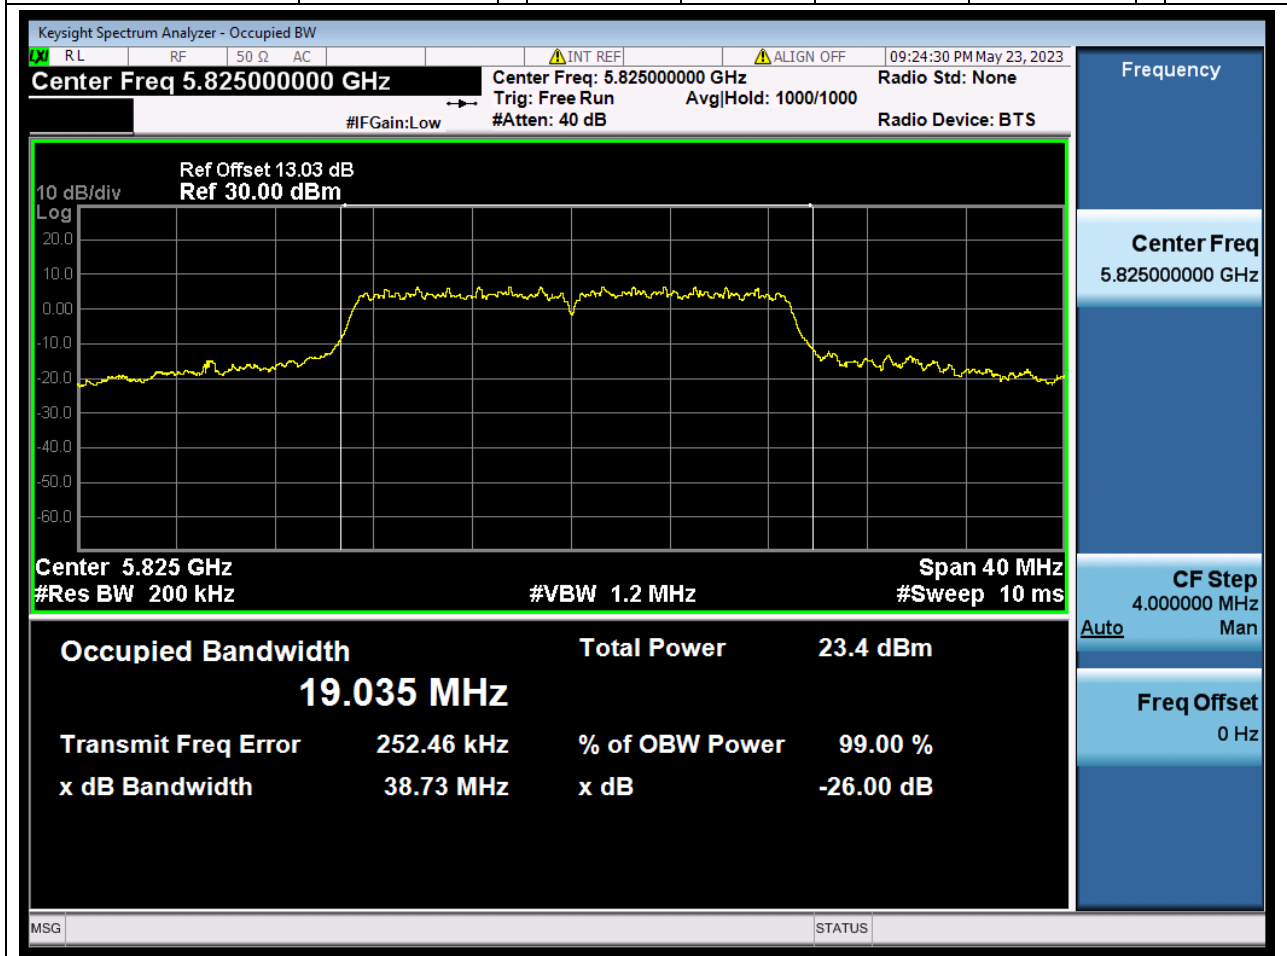

14. 802.11n_20M_U-NII-3_H

14.1. A.2.2-99% Bandwidth(NTNV)

Center Frequency (MHz)	OBW Power (%)	RBW (MHz)	Detector	Limit (MHz)	OBW (MHz)	Verdict
5825	99	0.2	Peak	0	19.034895	Unknown