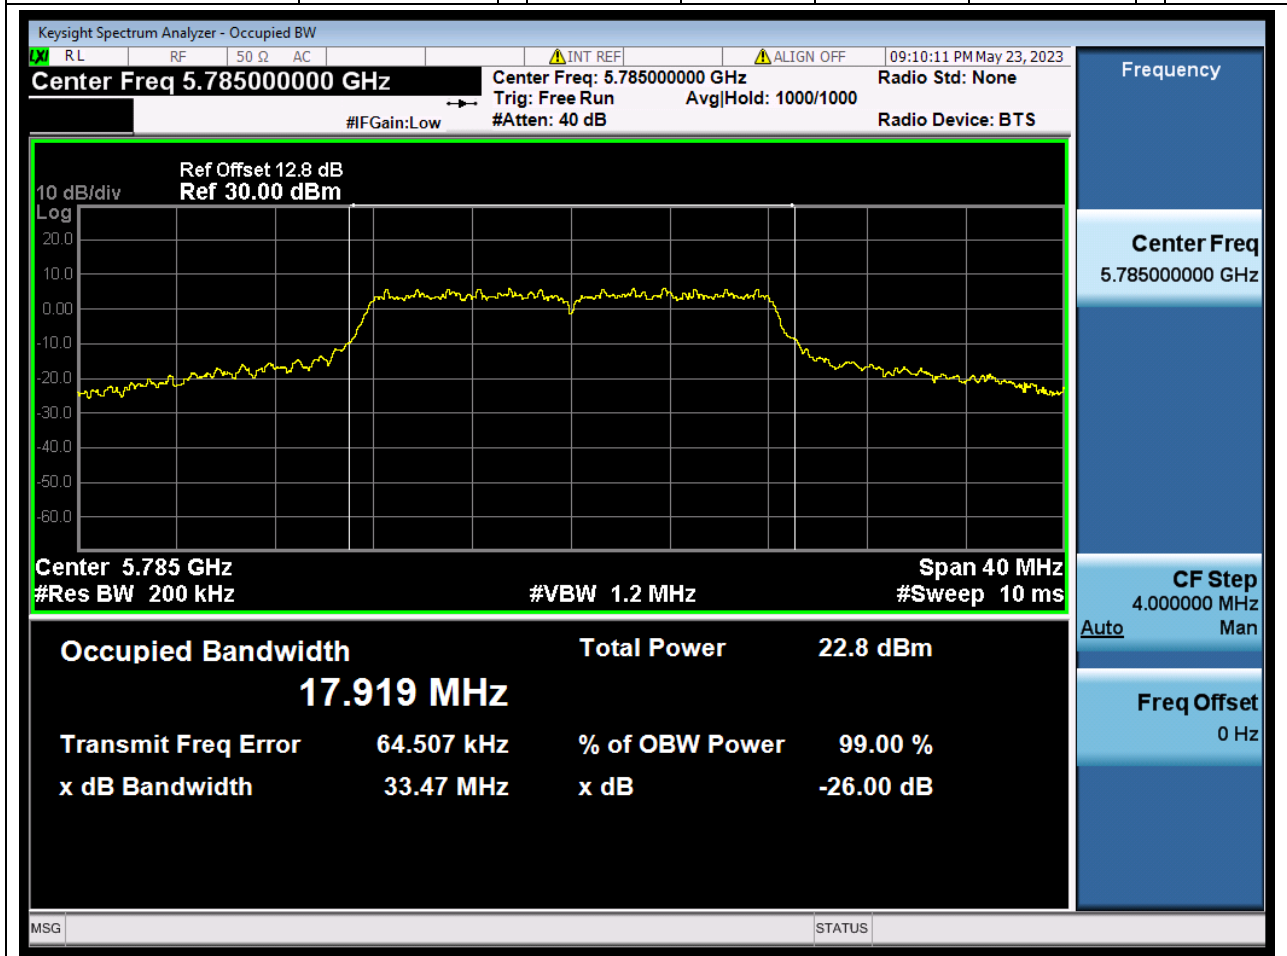

10. 802.11a_20M_U-NII-3_M

10.1. A.2.2-99% Bandwidth(NTNV)

Center Frequency (MHz)	OBW Power (%)	RBW (MHz)	Detector	Limit (MHz)	OBW (MHz)	Verdict
5785	99	0.2	Peak	0	17.919333	Unknown