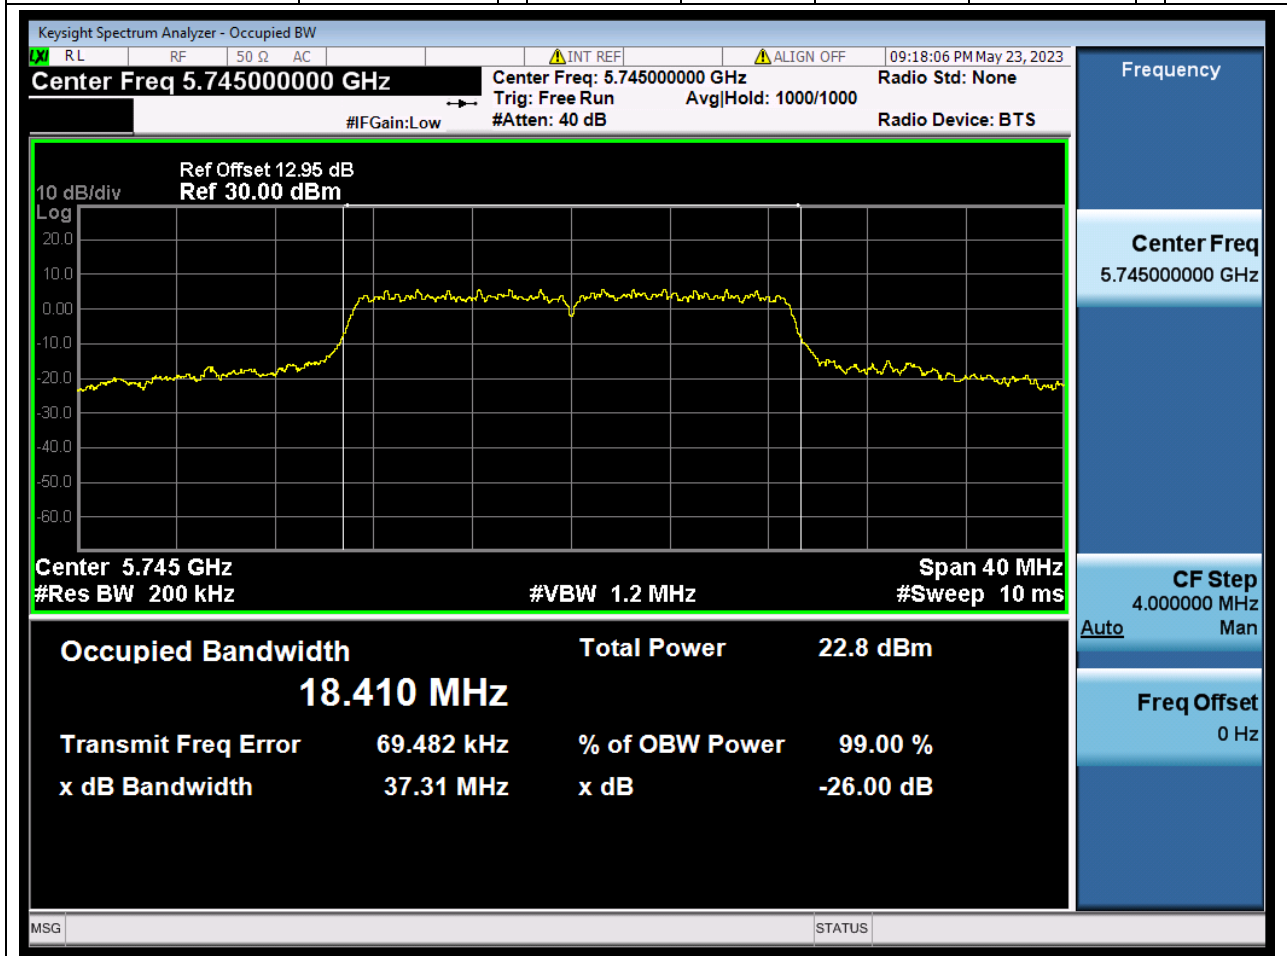

12. 802.11n_20M_U-NII-3_L

12.1. A.2.2-99% Bandwidth(NTNV)

Center Frequency (MHz)	OBW Power (%)	RBW (MHz)	Detector	Limit (MHz)	OBW (MHz)	Verdict
5745	99	0.2	Peak	0	18.410249	Unknown