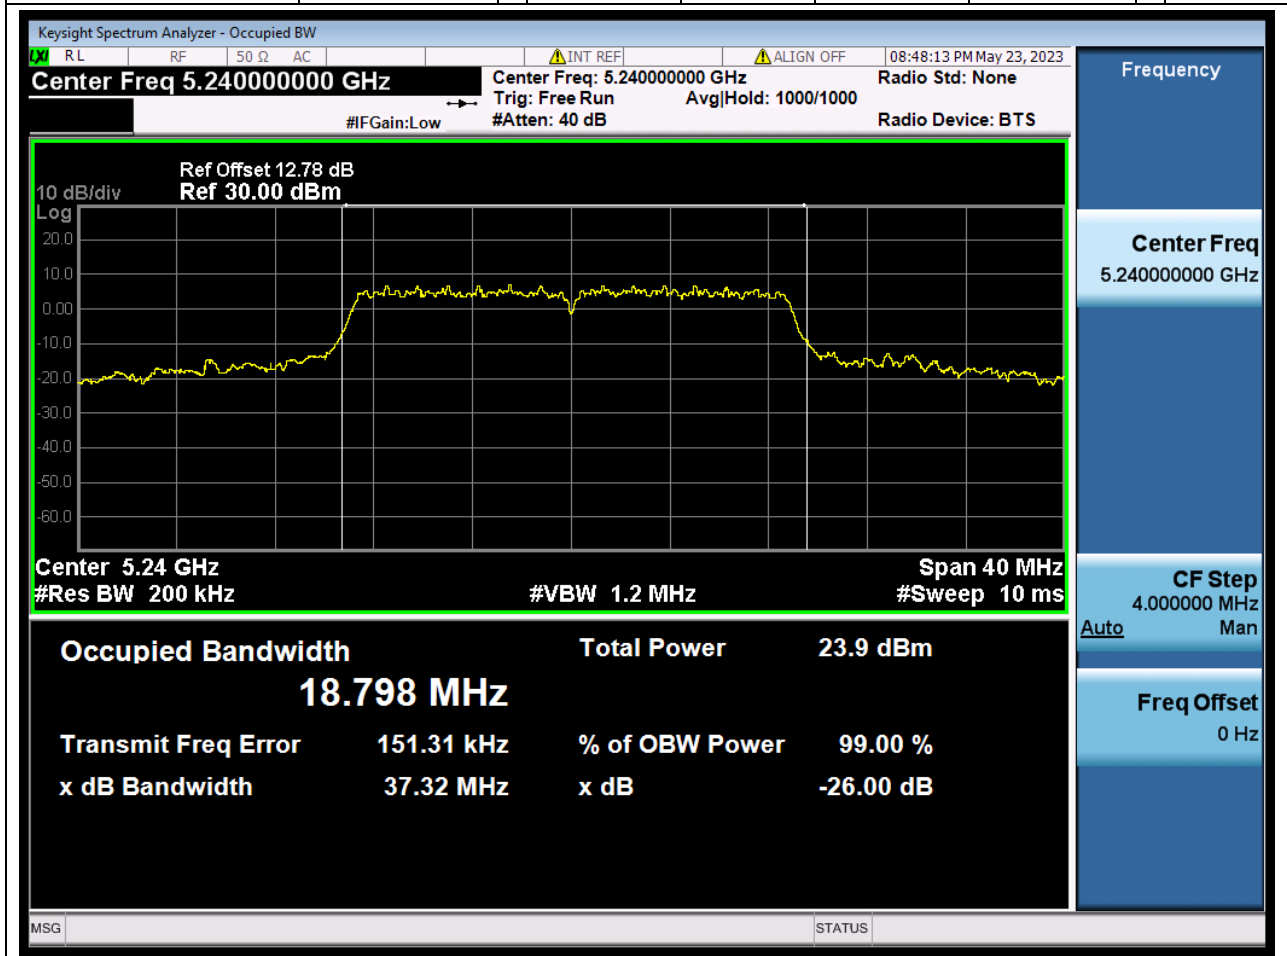

6. 802.11n_20M_U-NII-1_H

6.1. A.2.2-99% Bandwidth(NTNV)

Center Frequency (MHz)	OBW Power (%)	RBW (MHz)	Detector	Limit (MHz)	OBW (MHz)	Verdict
5240	99	0.2	Peak	0	18.798487	Unknown