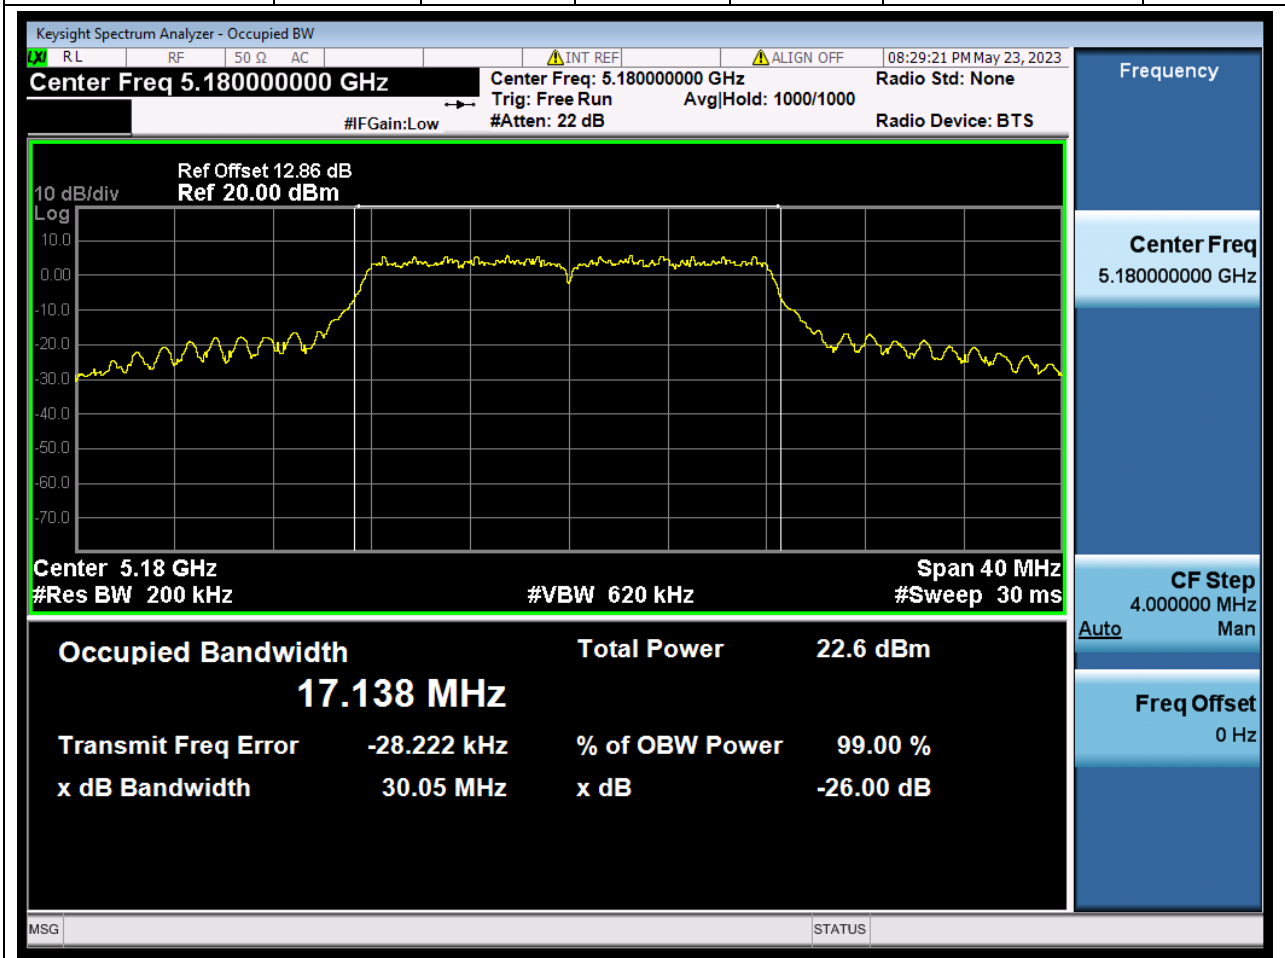

Annex A.2 Emission Bandwidth & 99% Bandwidth

26 dB Bandwidth

1. 802.11a_20M_U-NII-1_L

1.1. A.2-26dB Bandwidth(NTNV)

Center Frequency (MHz)	XdB Down	RBW (MHz)	Detector	Limit (MHz)	XdB BandWidth (MHz)	Verdict
5180	26	0.2	Peak	0	30.054606	Unknow