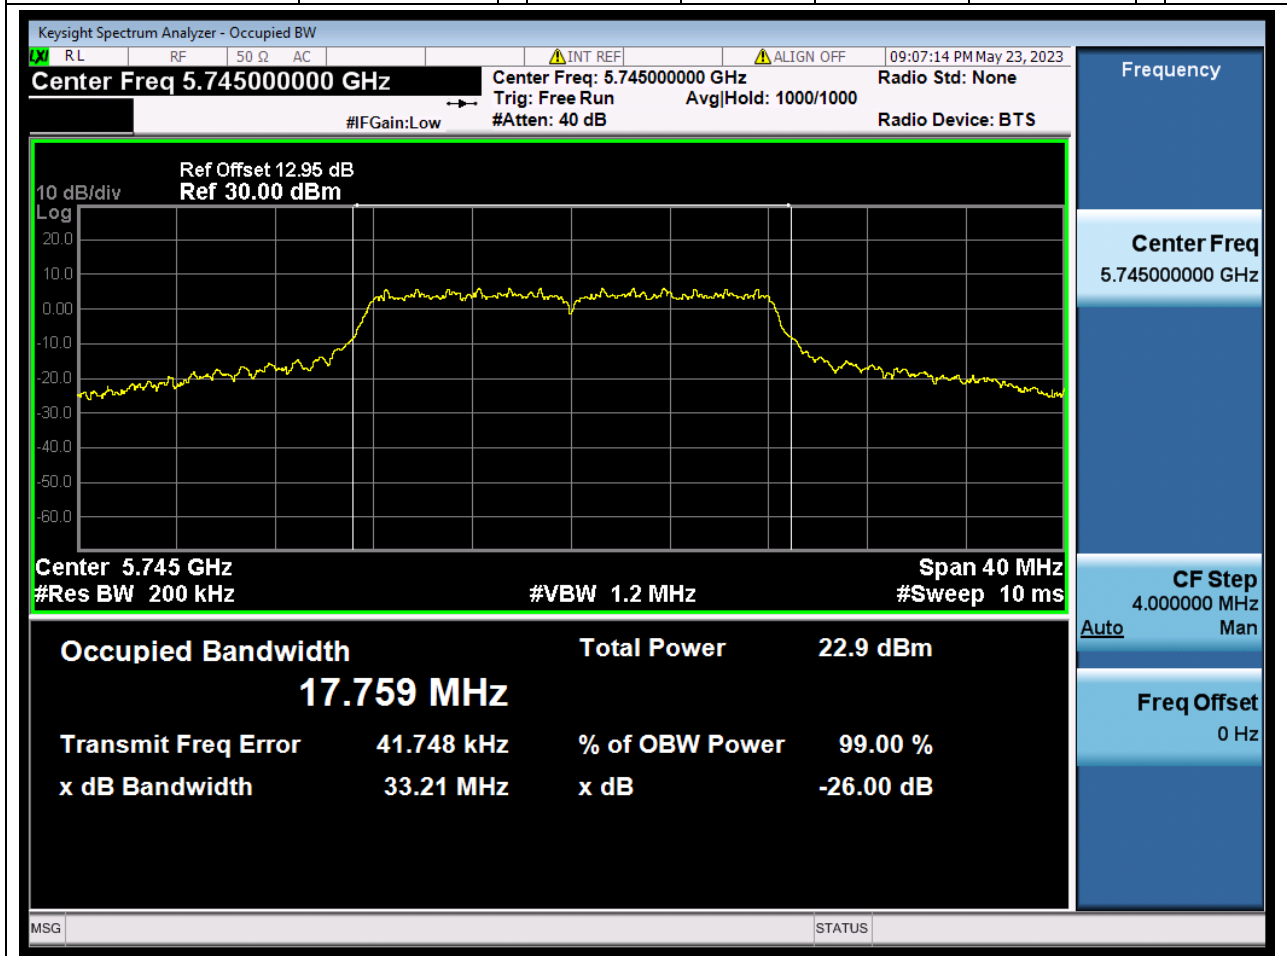

9. 802.11a_20M_U-NII-3_L

9.1. A.2.2-99% Bandwidth(NTNV)

Center Frequency (MHz)	OBW Power (%)	RBW (MHz)	Detector	Limit (MHz)	OBW (MHz)	Verdict
5745	99	0.2	Peak	0	17.758585	Unknown