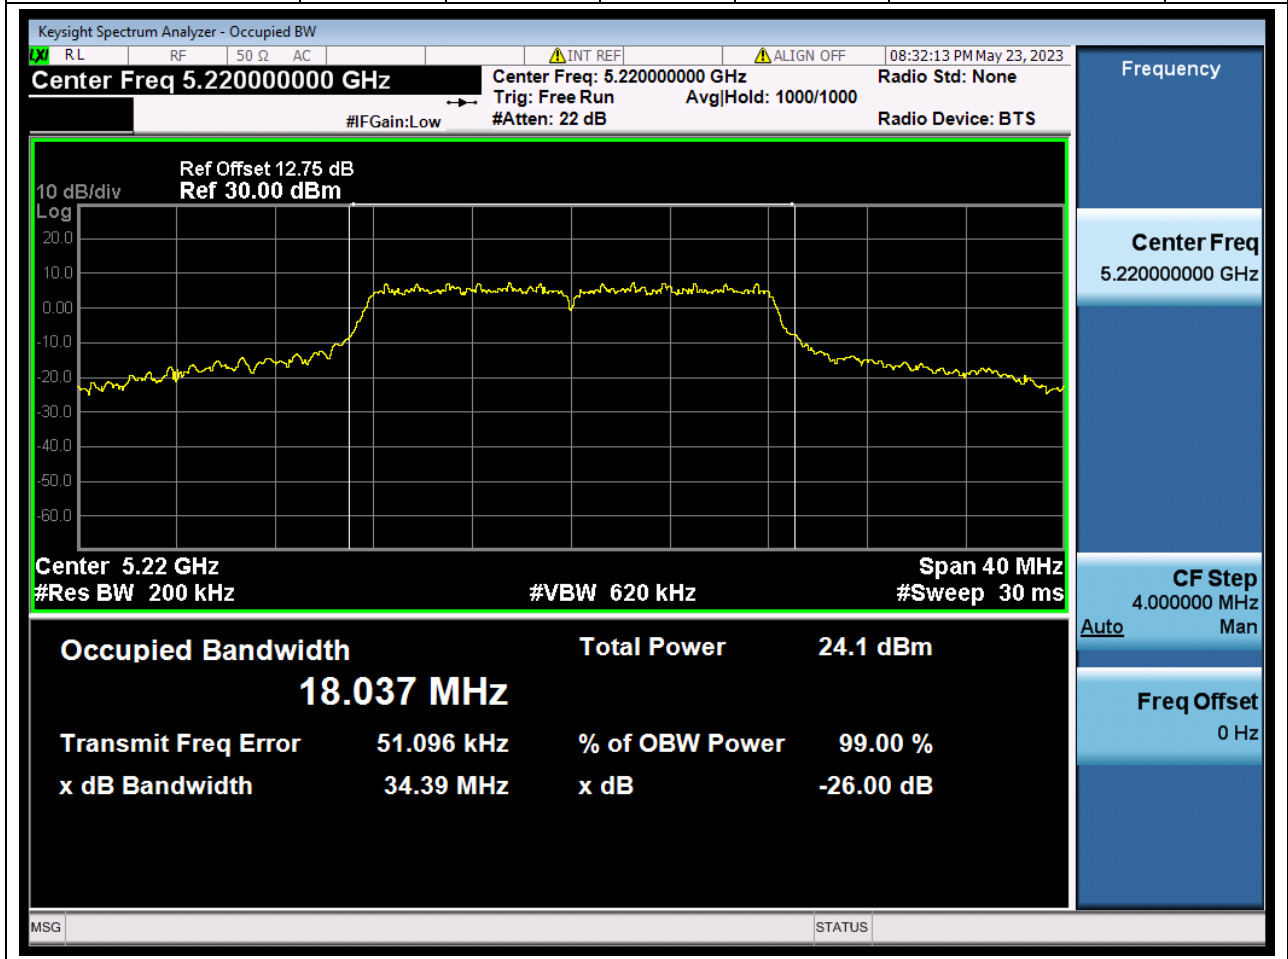

2. 802.11a_20M_U-NII-1_M

2.1. A.2-26dB Bandwidth(NTNV)

Center Frequency (MHz)	XdB Down	RBW (MHz)	Detector	Limit (MHz)	XdB BandWidth (MHz)	Verdict
5220	26	0.2	Peak	0	34.394092	Unknow