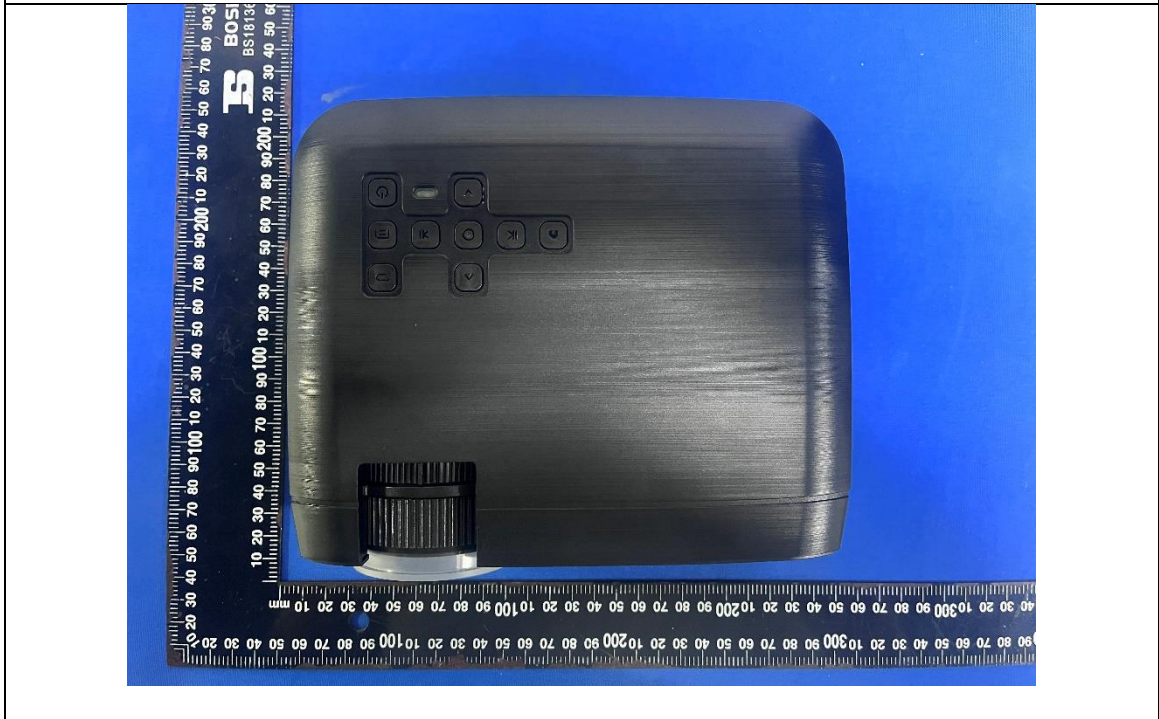

Product Name: Wifi Projector

Model No.: MI-P002B

-----END-----