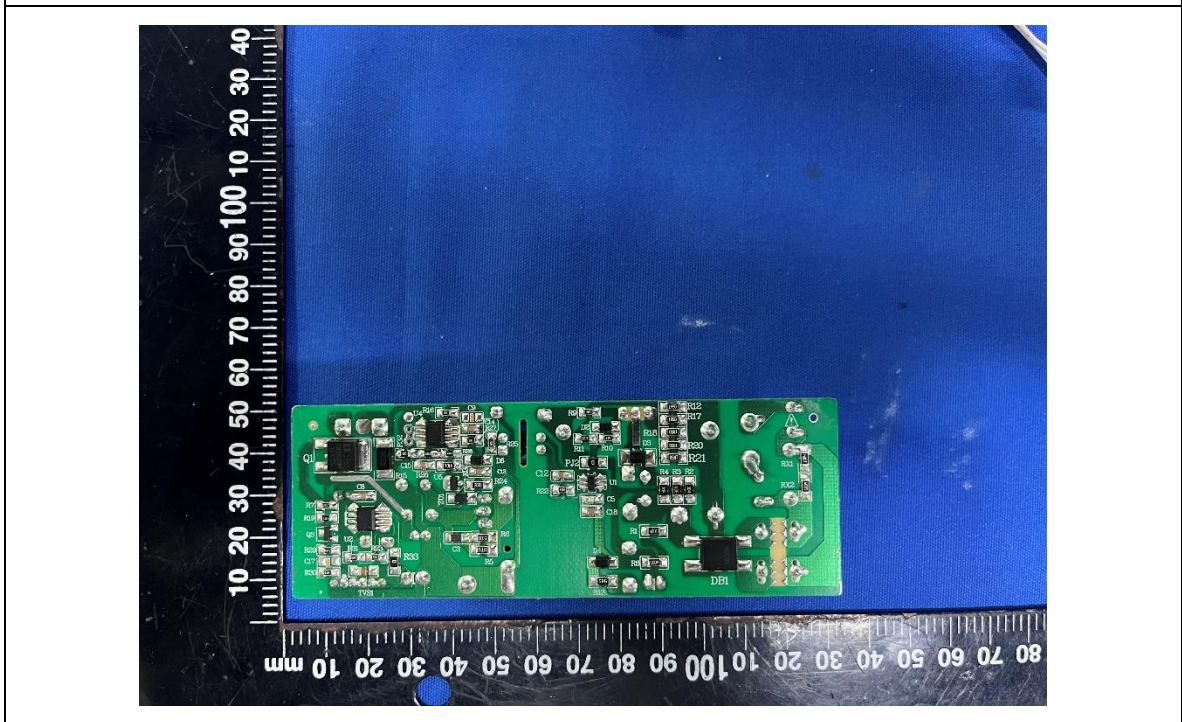

Product Name: Wifi Projector

Model No.: MI-P002B

-----END-----