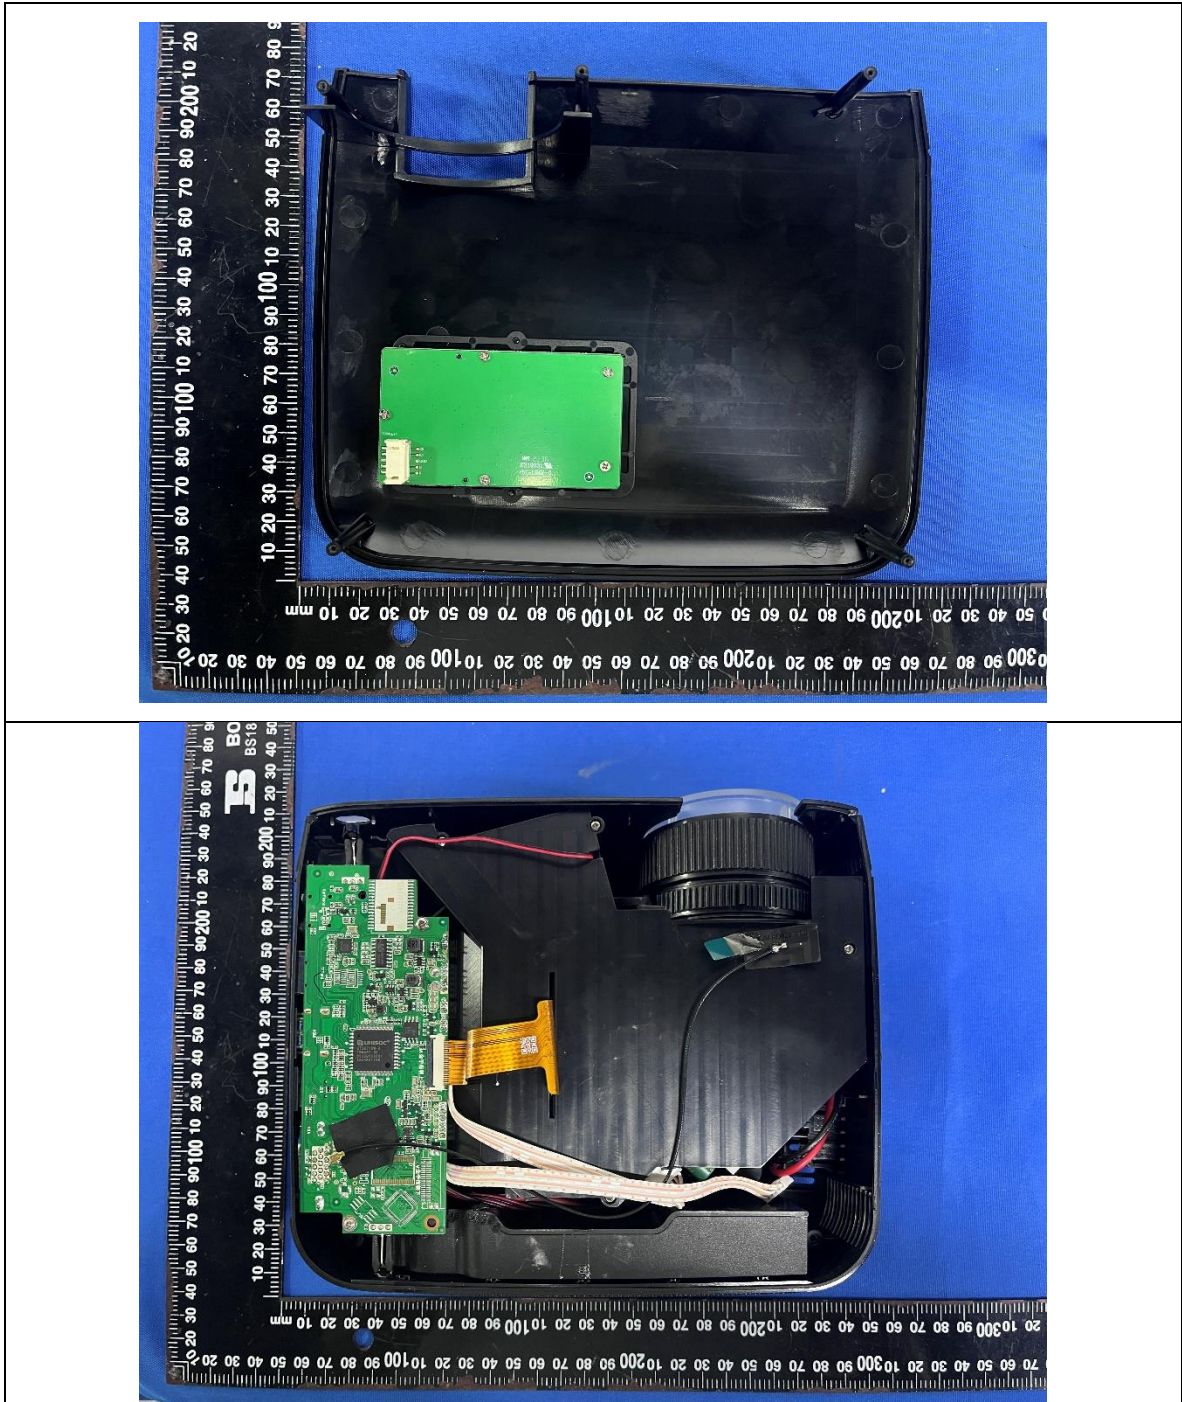

Product Name: Wifi Projector

Model No.: MI-P002B

-----END-----