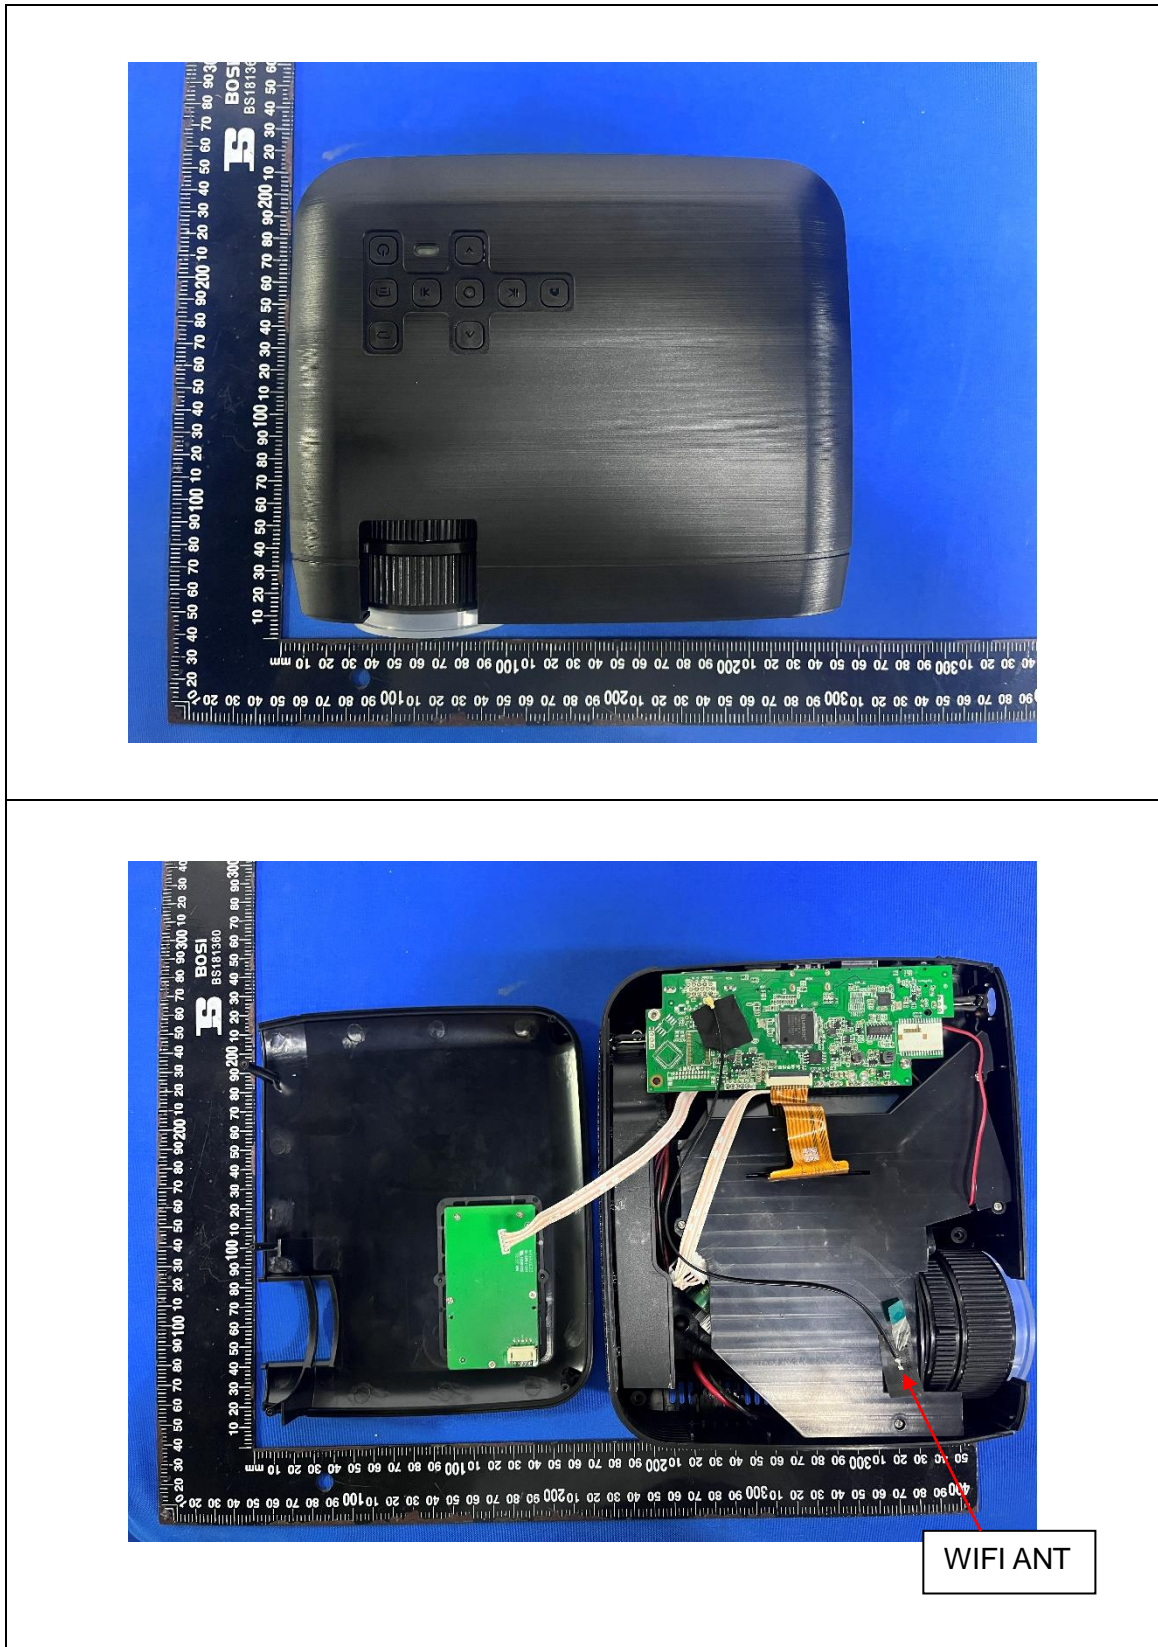

Product Name: Wifi Projector

Model No.: MI-P002B

-----END-----