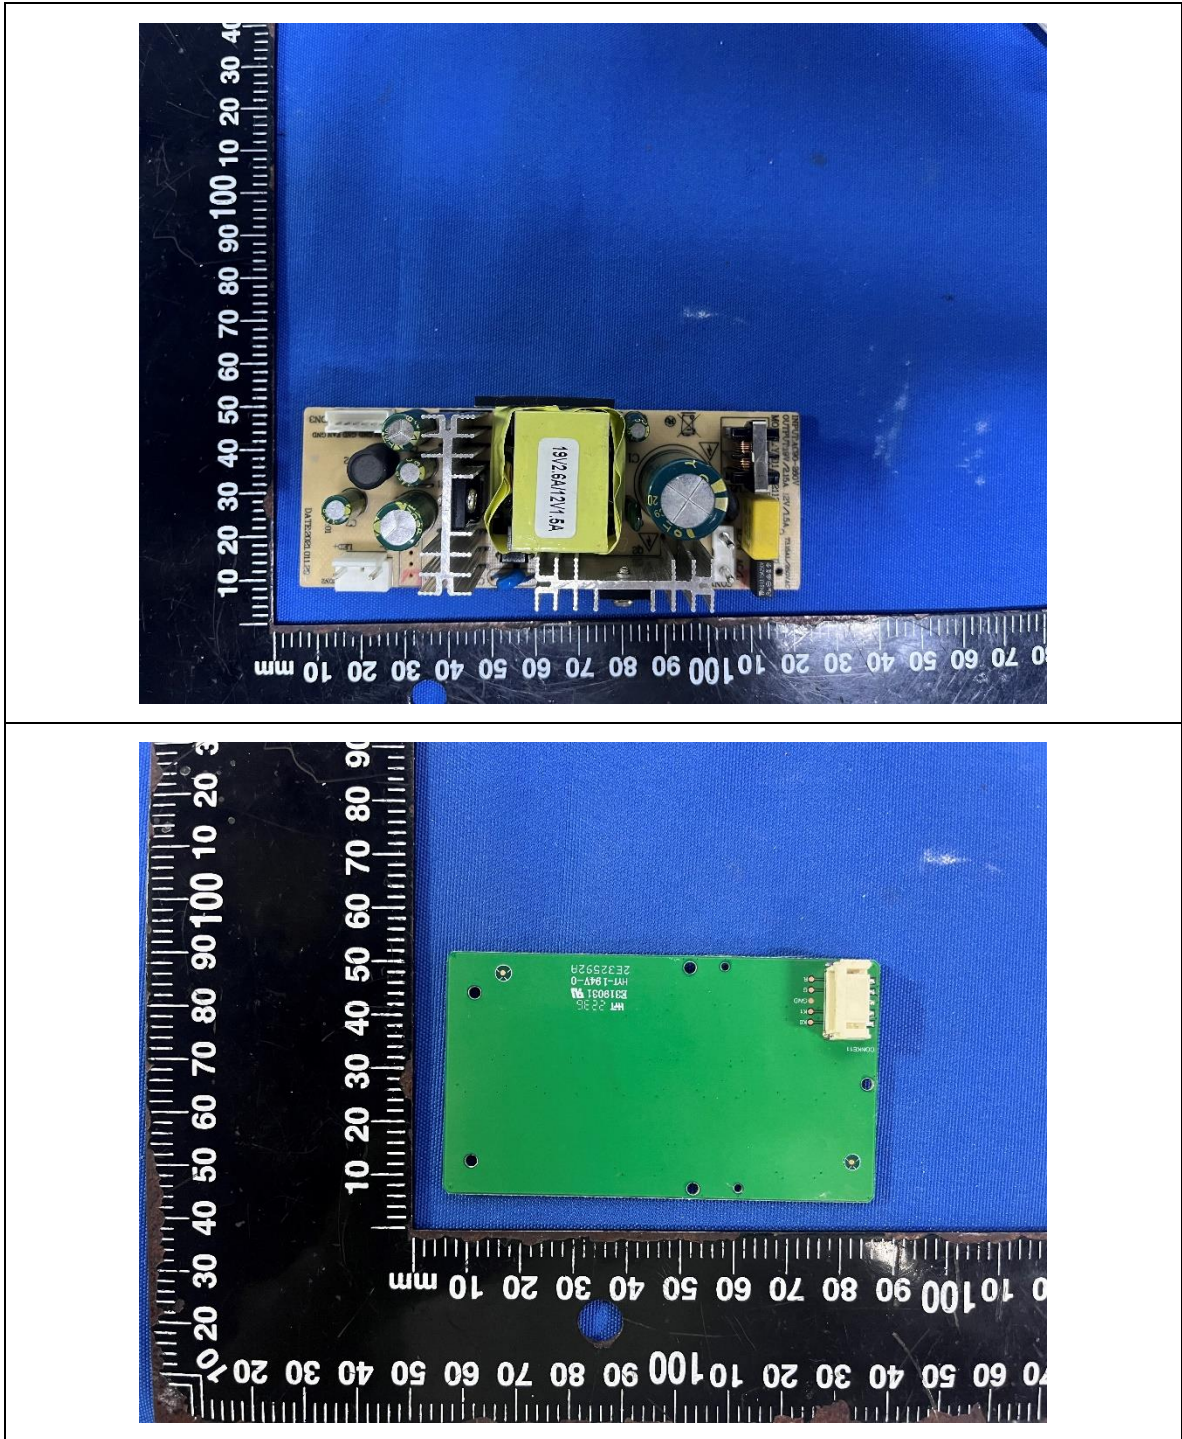

Product Name: Wifi Projector

Model No.: MI-P002B

-----END-----