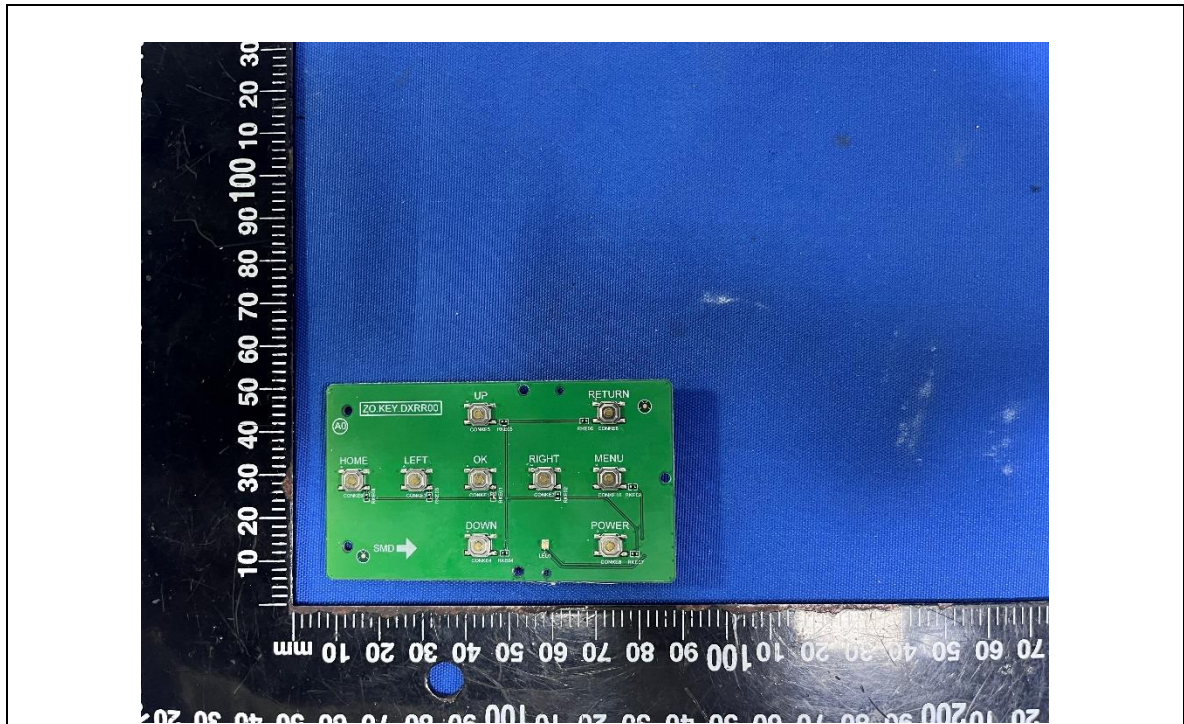

Product Name: Wifi Projector

Model No.: MI-P002B

-----END-----