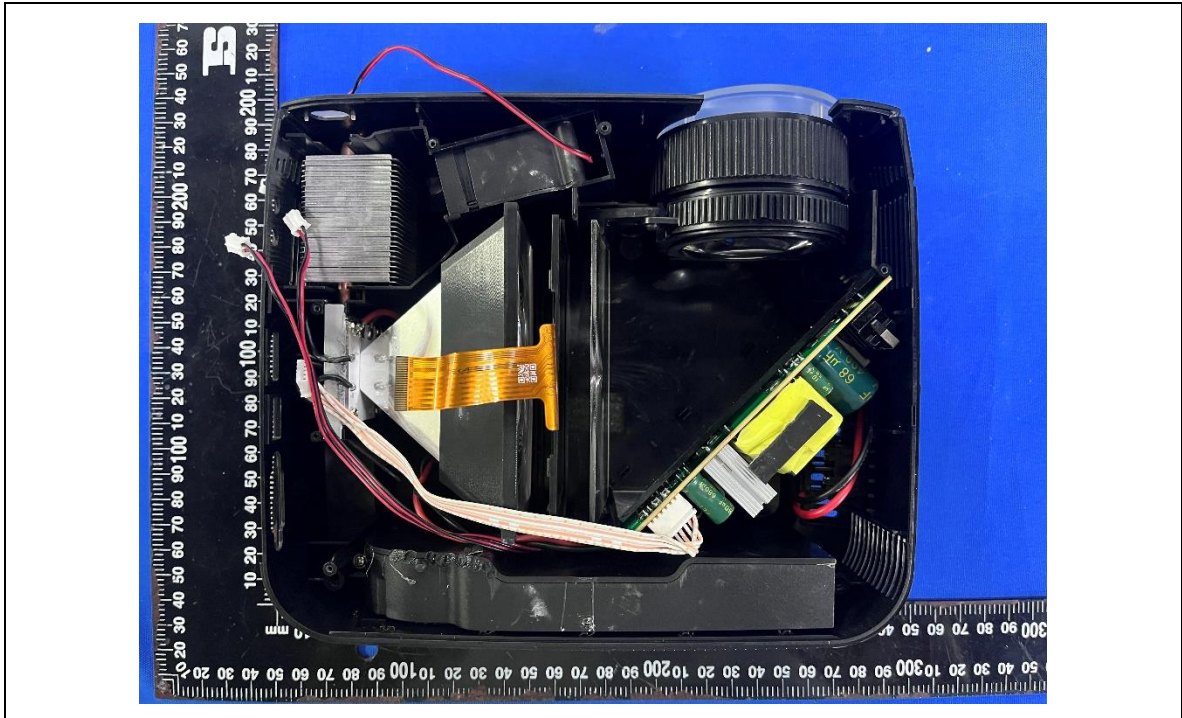

Product Name: Wifi Projector

Model No.: MI-P002B

-----END-----