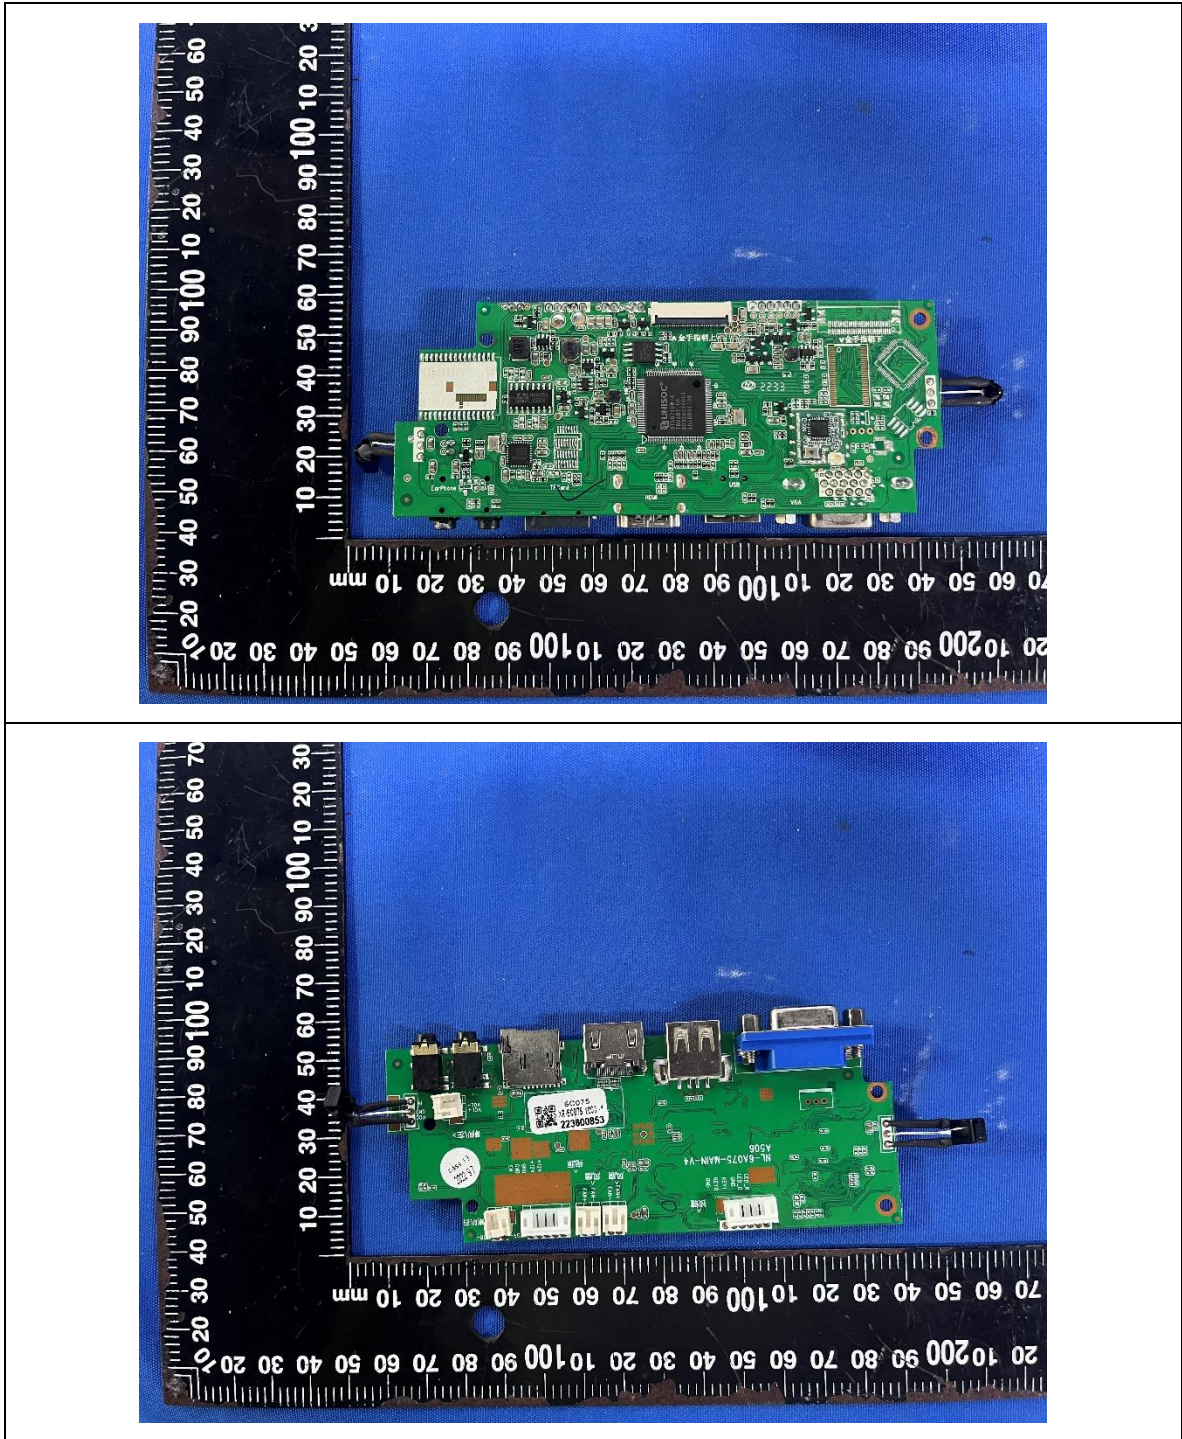

Product Name: Wifi Projector

Model No.: MI-P002B

-----END-----