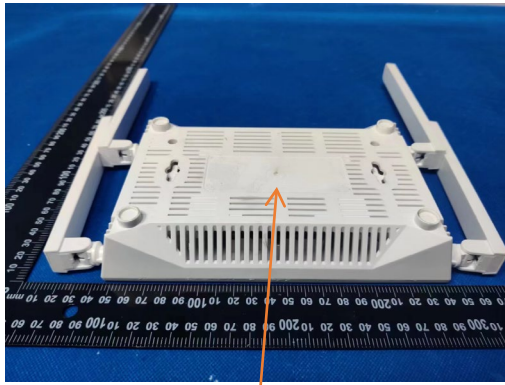

AX1800 Wi-Fi 6E Router
Model: WRAX1800
IP address: 192.168.10.1

Power adapter: 12V 1A FCC ID: 2A22E-WWYLWRAX1800
Manufacturer: Micromet Union Technology(Chengdu) Co.,Ltd
Username: admin Password: admin
2.4G SSID: Router_XXXX 5G SSID: Router_XXXX_5G
2.4G/5G SSID password: 123456789

S/N:  MAC:  

AX1800 Wi-Fi 6 Router
Model: WRAX1800
IP address: 192.168.10.1

Power adapter: 12V 1A FCC ID: 2A22E-WWYLWRAX1800
Manufacturer: Micronet Union Technology(Chengdu) Co.,Ltd

Username: admin Password: admin
2.4G SSID: Router_XXXX 5G SSID: Router_XXXX_5G
2.4G/5G SSID password: 123456789