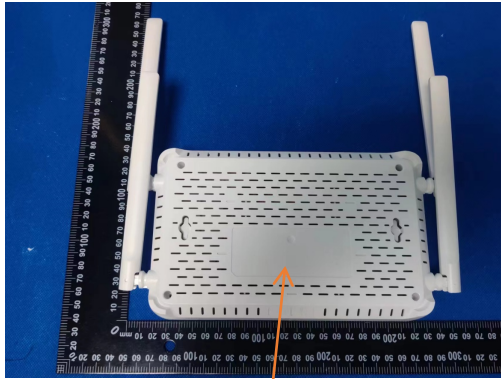

AX1800 Wi-Fi 6E Router
Model: WRAX1800
IP address: 192.168.10.1

Power adapter: 12V 1A FCC ID: 2A22E-WWYLWRAX1800
Manufacturer: Micromet Union Technology(Chengdu) Co.,Ltd
Username: admin Password: admin
2.4G SSID: Router_XXXX 5G SSID: Router_XXXX_5G
2.4G/5G SSID password: 123456789

S/N:  MAC:  

AX1800 Wi-Fi 6 Router
Model: WRAX1800
IP address: 192.168.10.1

Power adapter: 12V 1A FCC ID: 2A22E-WWYLWRAX1800
Manufacturer: Micronet Union Technology(Chengdu) Co.,Ltd

Username: admin Password: admin
2.4G SSID: Router_XXXX 5G SSID: Router_XXXX_5G
2.4G/5G SSID password: 123456789

S/N: [Barcode] MAC: [Barcode] Made in China

AX1800 Wi-Fi 6 Router
Model: WRAX1800
IP address: 192.168.10.1
Power adapter: 12V 1A
FCC ID: 2A22E-WWYLWRAX1800
Manufacturer: Mikronet Union Technology (Chengdu) Co., Ltd
Username: admin Password: admin
2.4G SSID: Router_XXXX 5G SSID: Router_XXXX_5G
2.4G/5G SSID password: 123456789
S/N: XXXXXXXXXXXX MAC: XXXXXXXXXXXX
Made in China