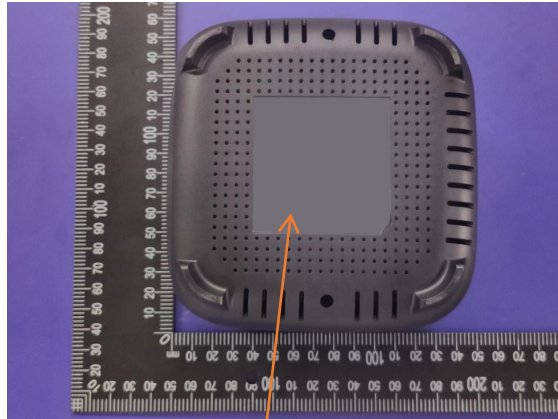

S/N:  MAC:  

AX1800 Wi-Fi 6 Router
Model: WRAX1800
IP address: 192.168.10.1

Power adapter: 12V 1A FCC ID: 2A22E-WWYLWRAX1800
Manufacturer: Micronet Union Technology(Chengdu) Co.,Ltd

Username: admin Password: admin
2.4G SSID: Router_XXXX 5G SSID: Router_XXXX_5G
2.4G/5G SSID password: 123456789

S/N: [Barcode] MAC: [Barcode] Made in China

AX1800 Wi-Fi 6 Router
Model: WRAX1800
IP address: 192.168.10.1
Power adapter: 12V 1A
FCC ID: 2A22E-WWYLWRAX1800
Manufacturer: Mikronet Union Technology (Chengdu) Co., Ltd
Username: admin Password: admin
2.4G SSID: Router_XXXX 5G SSID: Router_XXXX_5G
2.4G/5G SSID password: 123456789
S/N: XXXXXXXXXXXX MAC: XXXXXXXXXXXX
Made in China