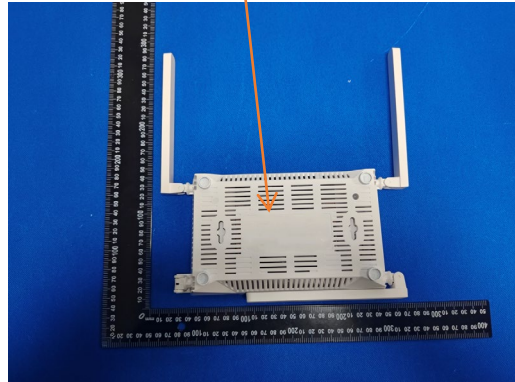

AX1800 Wi-Fi 6E Router
Model: WRAX1800
IP address: 192.168.10.1

Power adapter: 12V 1A FCC ID: 2A22E-WWYLWRAX1800
Manufacturer: Micromet Union Technology(Chengdu) Co.,Ltd
Username: admin Password: admin
2.4G SSID: Router_XXXX 5G SSID: Router_XXXX_5G
2.4G/5G SSID password: 123456789

S/N:  MAC:  

AX1800 Wi-Fi 6 Router
Model: WRAX1800
IP address: 192.168.10.1

Power adapter: 12V 1A FCC ID: 2A22E-WWYLWRAX1800
Manufacturer: Micronet Union Technology(Chengdu) Co.,Ltd

Username: admin Password: admin
2.4G SSID: Router_XXXX 5G SSID: Router_XXXX_5G
2.4G/5G SSID password: 123456789

S/N: [Barcode] MAC: [Barcode] Made in China

AX1800 Wi-Fi 6 Router
Model: WRAX1800
IP address: 192.168.10.1
Power adapter: 12V 1A
FCC ID: 2A22E-WWYLWRAX1800
Manufacturer: Mikronet Union Technology (Chengdu) Co., Ltd
Username: admin Password: admin
2.4G SSID: Router_XXXX 5G SSID: Router_XXXX_5G
2.4G/5G SSID password: 123456789
S/N: XXXXXXXXXXXX MAC: XXXXXXXXXXXX
Made in China

AX1800 Wi-Fi 6 Router
Model: WRAX1800
IP address: 192.168.10.1
Power adapter: 12V 1A
FCC ID: 2A22E-WWYLWRAX1800
Manufacturer: Mikronet Union Technology(Chengdu) Co.,Ltd
Username: admin Password: admin
2.4G SSID: Router_XXXX 5G SSID: Router_XXXX_5G
2.4G/5G SSID password: 123456789
S/N:  MAC: 
    
Made in China