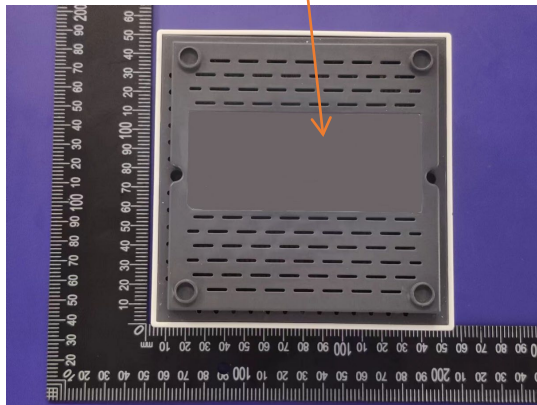

S/N:  MAC:  

AX1800 Wi-Fi 6 Router
Model: WRAX1800
IP address: 192.168.10.1

Power adapter: 12V 1A FCC ID: 2A22E-WWYLWRAX1800
Manufacturer: Micronet Union Technology(Chengdu) Co.,Ltd

Username: admin Password: admin
2.4G SSID: Router_XXXX 5G SSID: Router_XXXX_5G
2.4G/5G SSID password: 123456789

S/N: [Barcode] MAC: [Barcode] Made in China

AX1800 Wi-Fi 6 Router
Model: WRAX1800
IP address: 192.168.10.1
Power adapter: 12V 1A
FCC ID: 2A22E-WWYLWRAX1800
Manufacturer: Mikronet Union Technology (Chengdu) Co., Ltd
Username: admin Password: admin
2.4G SSID: Router_XXXX 5G SSID: Router_XXXX_5G
2.4G/5G SSID password: 123456789
S/N: XXXXXXXXXXXX MAC: XXXXXXXXXXXX
Made in China