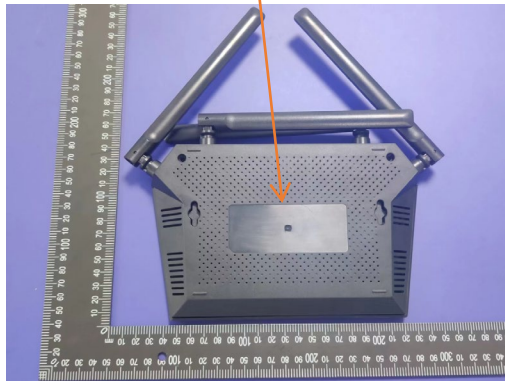

S/N:  MAC:  

AX1800 Wi-Fi 6 Router
Model: WRAX1800
IP address: 192.168.10.1

Power adapter: 12V 1A FCC ID: 2A22E-WWYLWRAX1800
Manufacturer: Micronet Union Technology(Chengdu) Co.,Ltd

Username: admin Password: admin
2.4G SSID: Router_XXXX 5G SSID: Router_XXXX_5G
2.4G/5G SSID password: 123456789

S/N: [Barcode] MAC: [Barcode] Made in China

AX1800 Wi-Fi 6 Router
Model: WRAX1800
IP address: 192.168.10.1
Power adapter: 12V 1A
FCC ID: 2A22E-WWYLWRAX1800
Manufacturer: Mikronet Union Technology (Chengdu) Co., Ltd
Username: admin Password: admin
2.4G SSID: Router_XXXX 5G SSID: Router_XXXX_5G
2.4G/5G SSID password: 123456789
S/N: XXXXXXXXXXXX MAC: XXXXXXXXXXXX
Made in China