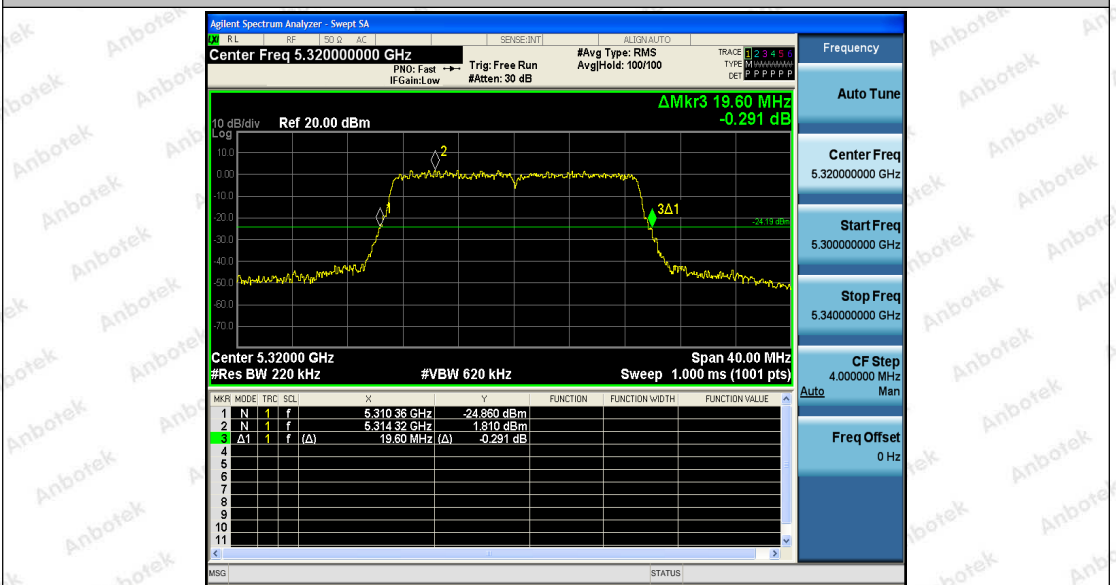

Shenzhen Anbotek Compliance Laboratory Limited

Address: 1/F., Building D, Sogood Science and Technology Park, Sanwei Community, Hangcheng Street, Bao'an District, Shenzhen, Guangdong, China.
Tel: (86) 755-26066440 Fax: (86) 755-26014772 Email: service@anbotek.com

Hotline 400-003-0500
www.anbotek.com