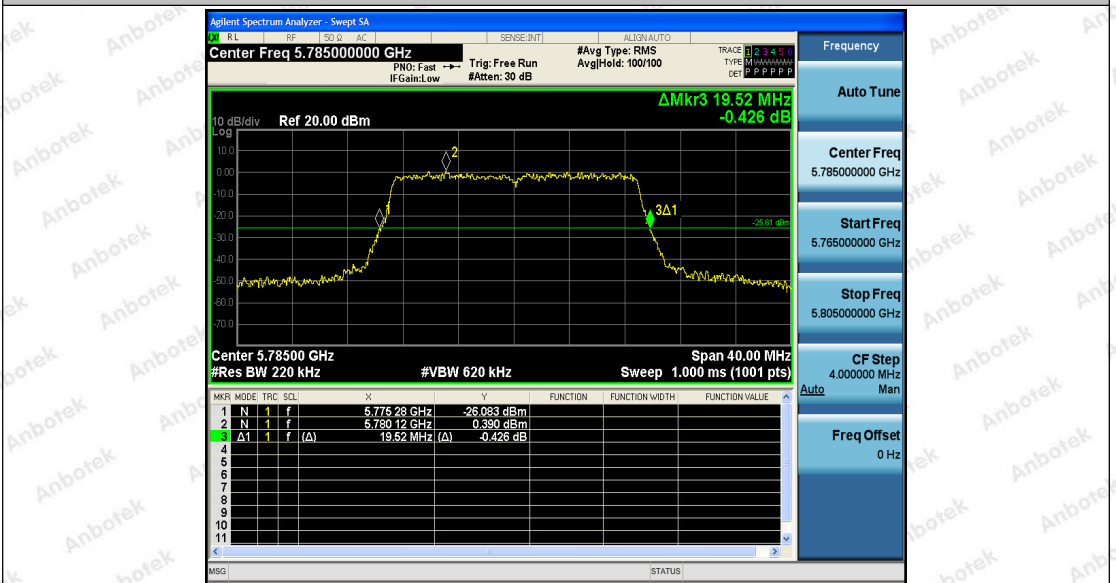

Shenzhen Anbotek Compliance Laboratory Limited

Address: 1/F., Building D, Sogood Science and Technology Park, Sanwei Community, Hangcheng Street, Bao'an District, Shenzhen, Guangdong, China.
Tel: (86) 755-26066440 Fax: (86) 755-26014772 Email: service@anbotek.com

Hotline 400-003-0500
www.anbotek.com