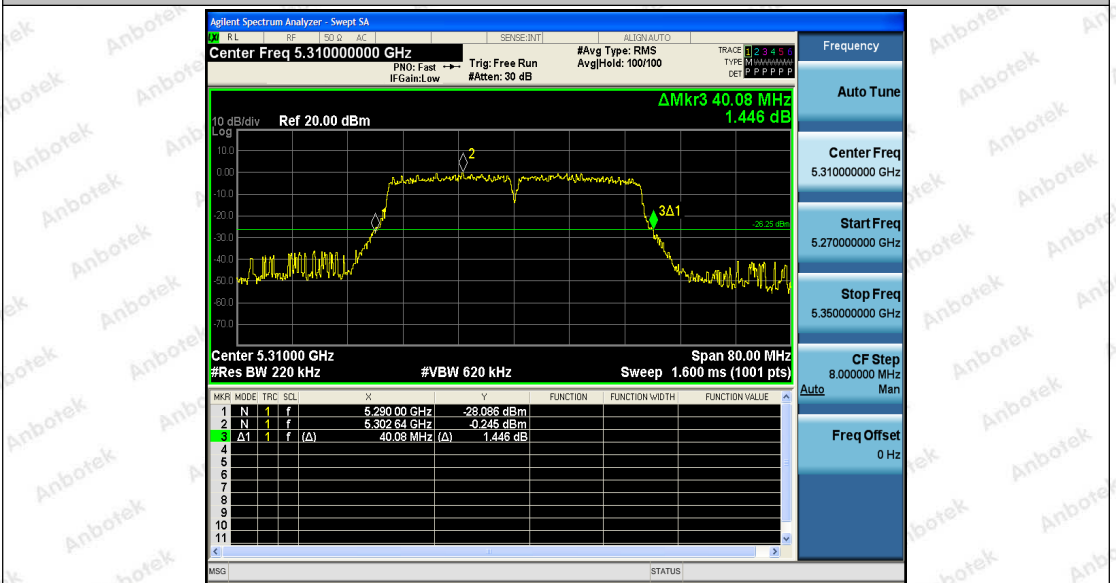

Shenzhen Anbotek Compliance Laboratory Limited

Address: 1/F., Building D, Sogood Science and Technology Park, Sanwei Community, Hangcheng Street, Bao'an District, Shenzhen, Guangdong, China.
Tel: (86) 755-26066440 Fax: (86) 755-26014772 Email: service@anbotek.com

Hotline 400-003-0500
www.anbotek.com