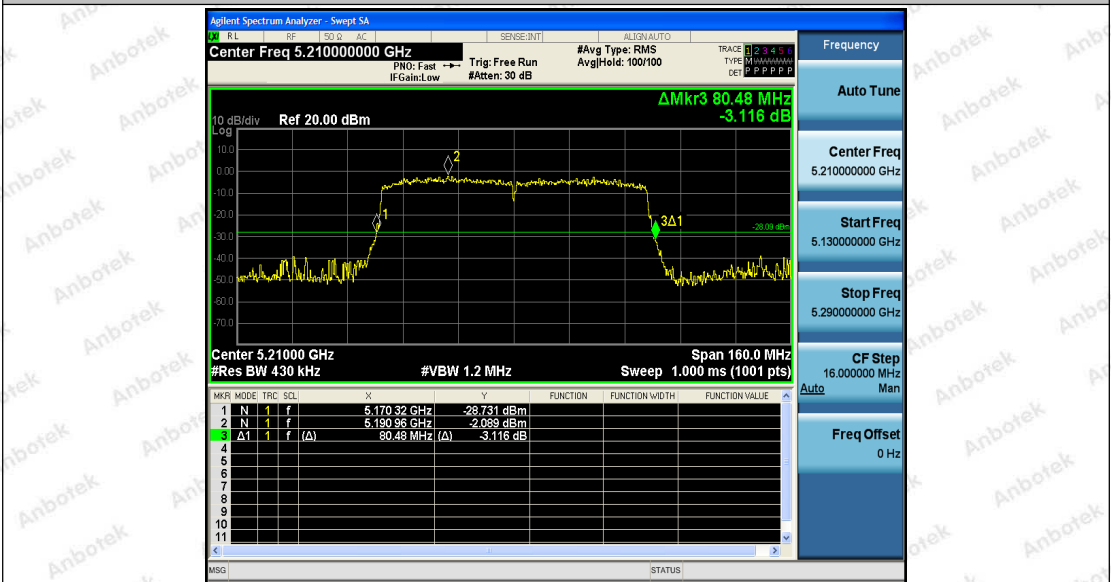

11AC80SISO_Ant2_5210