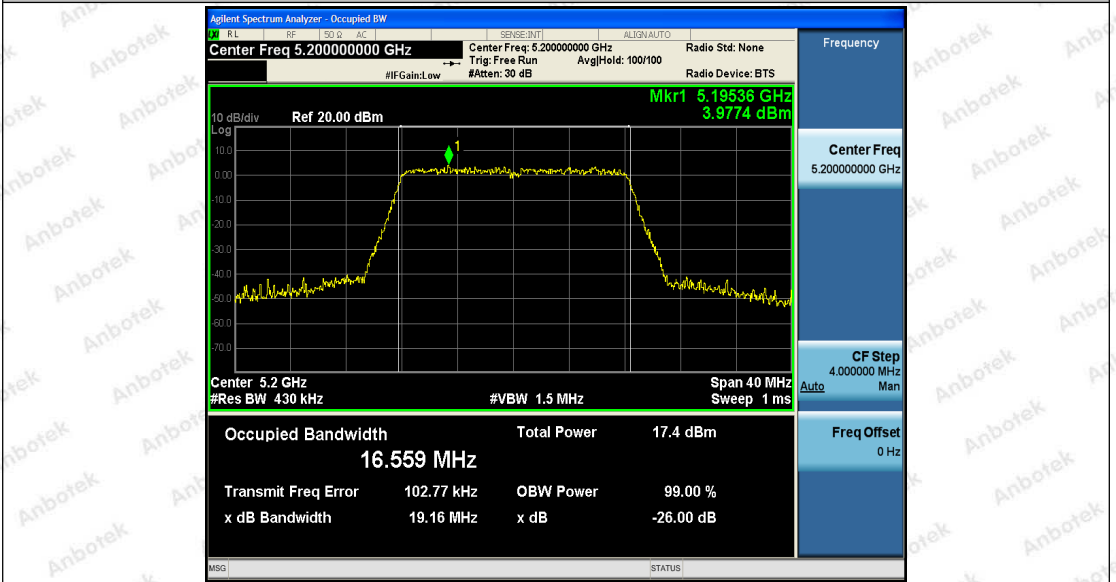

11A_Ant1_5240