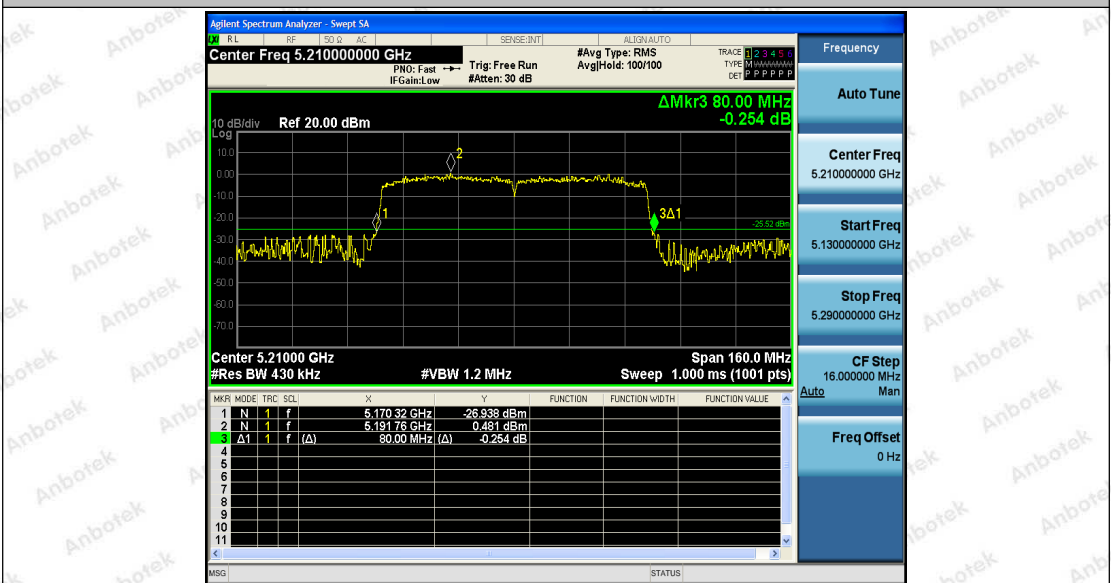

Shenzhen Anbotek Compliance Laboratory Limited

Address: 1/F., Building D, Sogood Science and Technology Park, Sanwei Community, Hangcheng Street, Bao'an District, Shenzhen, Guangdong, China.
Tel: (86) 755-26066440 Fax: (86) 755-26014772 Email: service@anbotek.com

Hotline 400-003-0500
www.anbotek.com