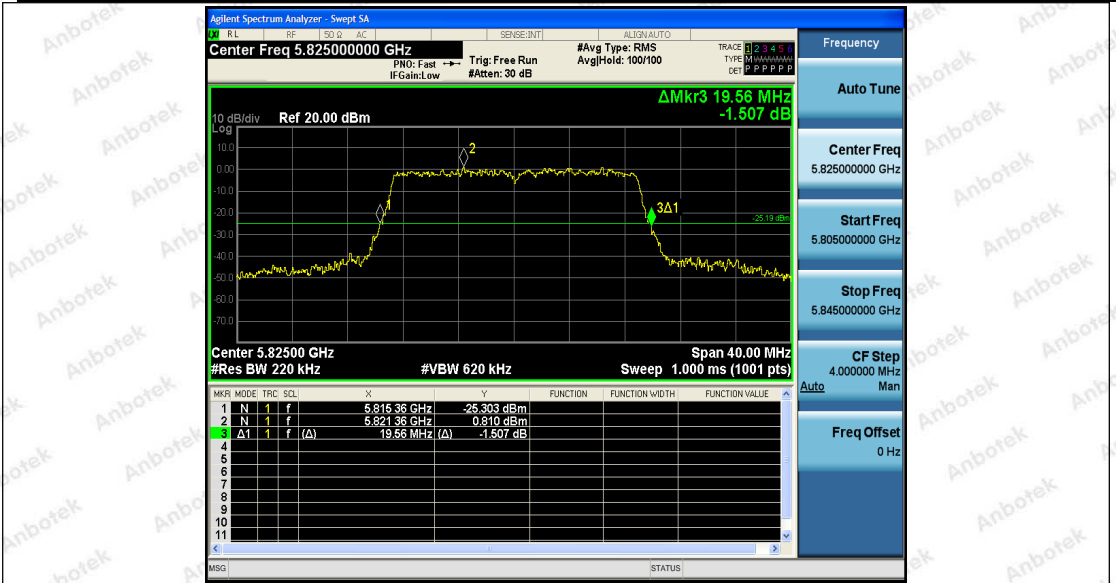

11N40SISO_Ant1_5190