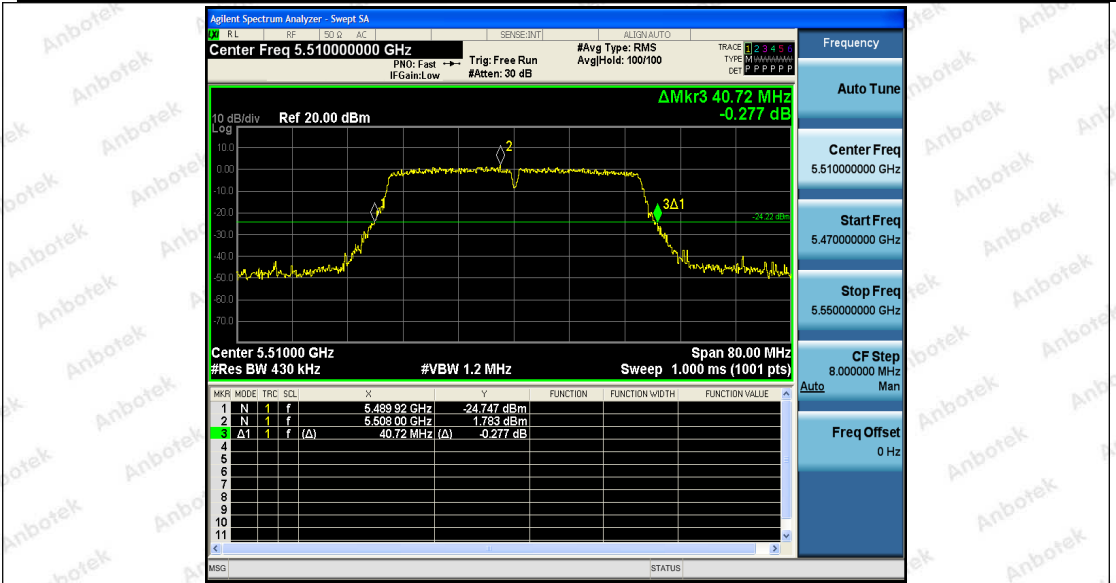

11N40SISO_Ant1_5590