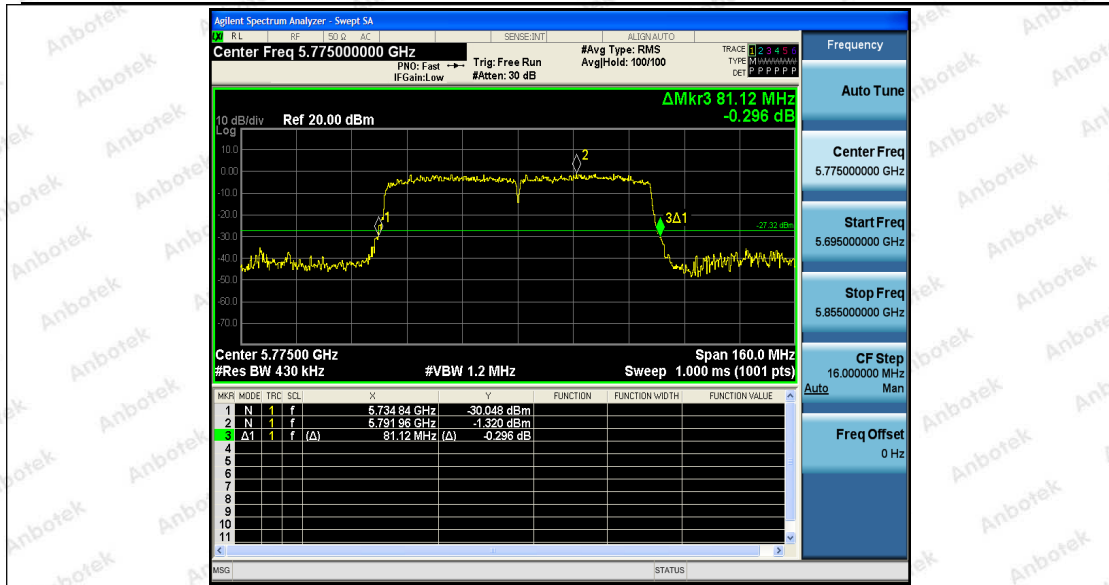

Shenzhen Anbotek Compliance Laboratory Limited

Address: 1/F., Building D, Sogood Science and Technology Park, Sanwei Community, Hangcheng Street, Bao'an District, Shenzhen, Guangdong, China.
Tel: (86) 755-26066440 Fax: (86) 755-26014772 Email: service@anbotek.com

Hotline
400-003-0500
www.anbotek.com