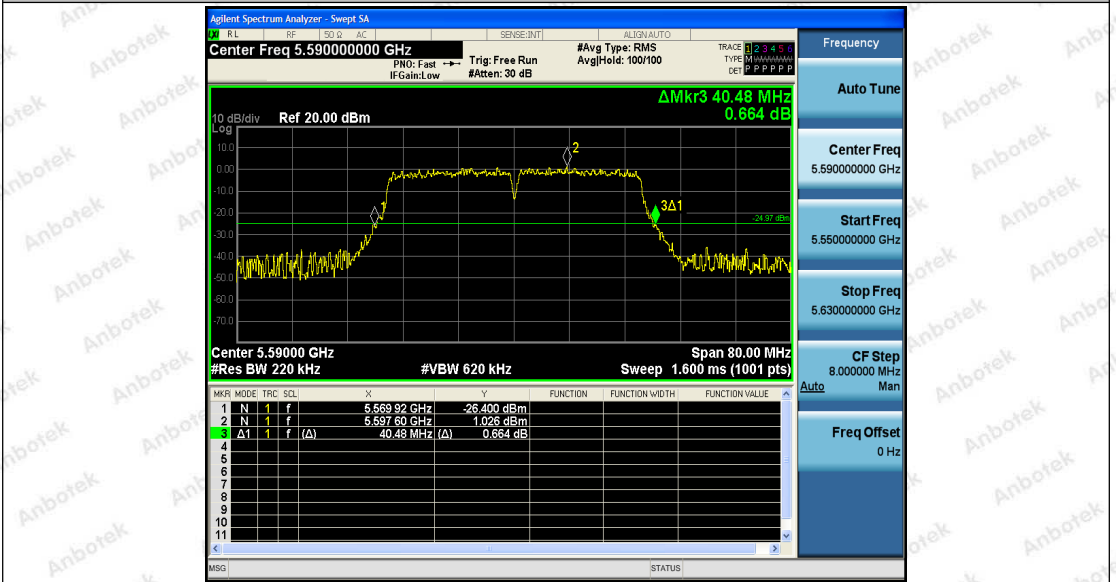

11N40SISO_Ant2_5590