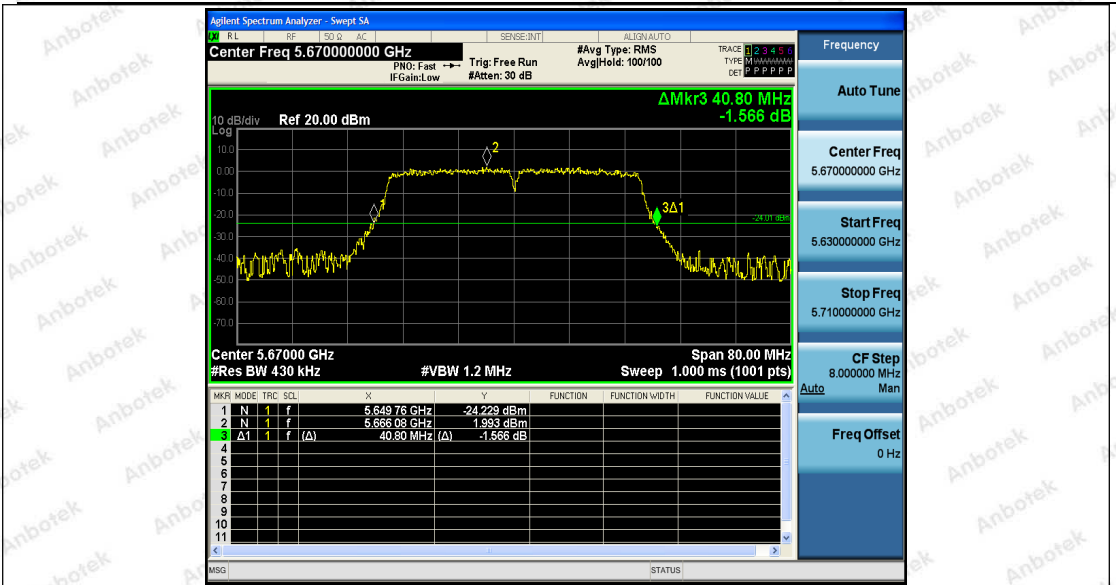

11AC40SISO_Ant2_5670