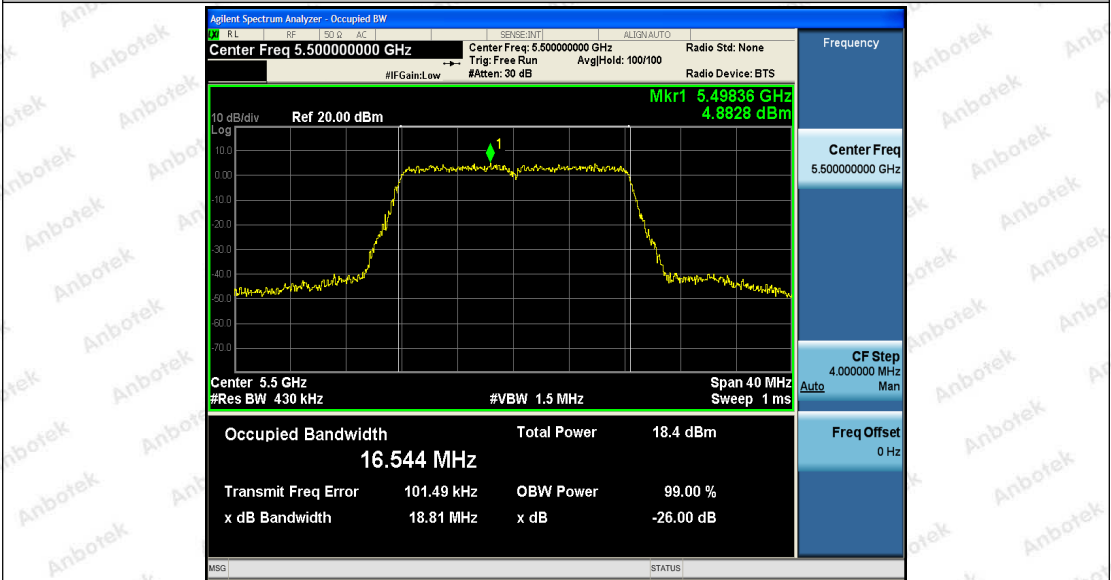

11A_Ant1_5600