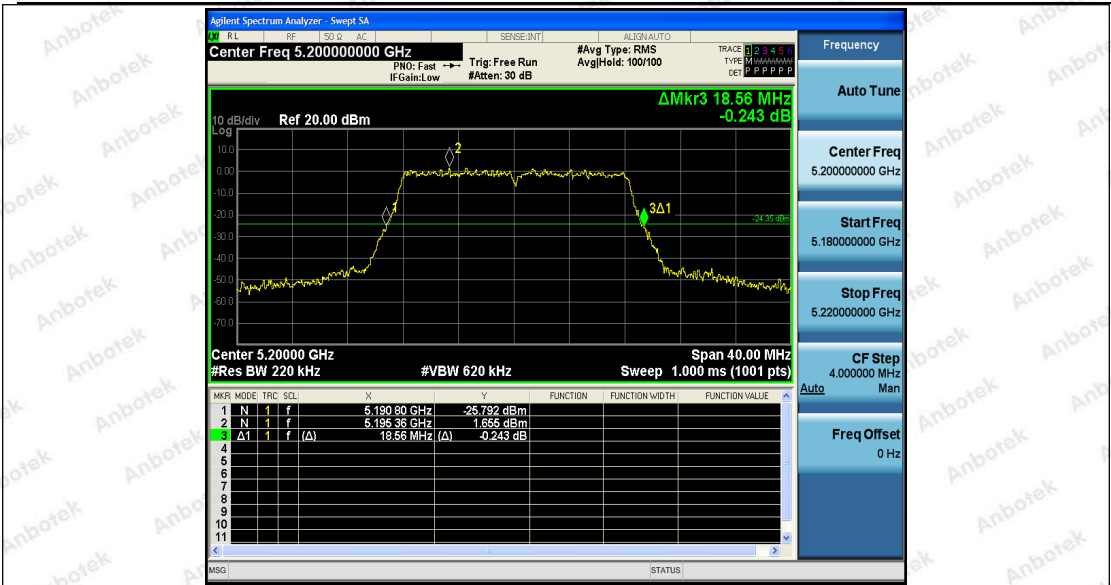

11A_Ant2_5200