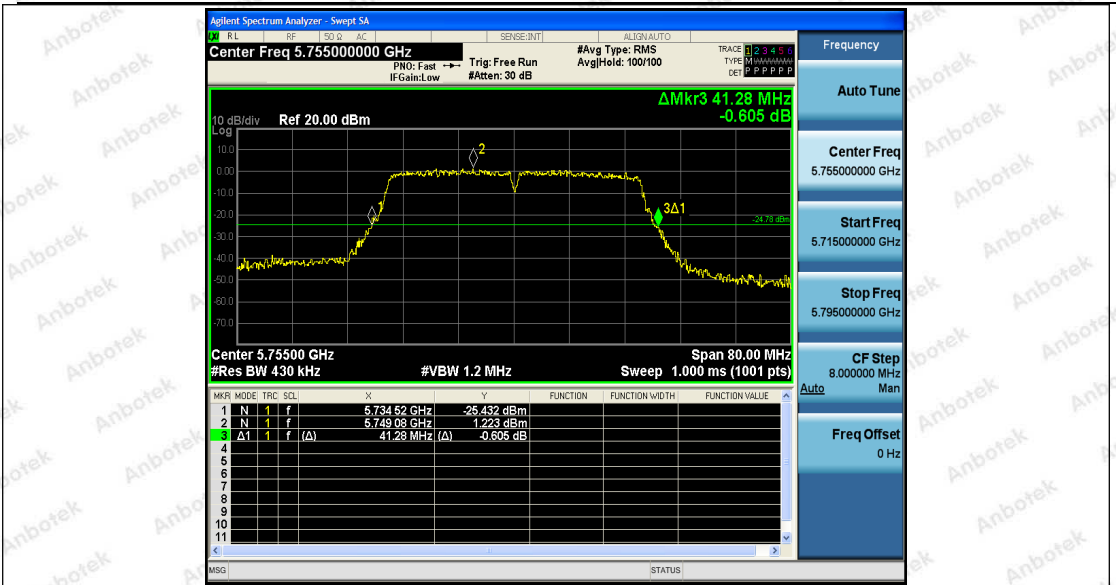

11N40SISO_Ant2_5755