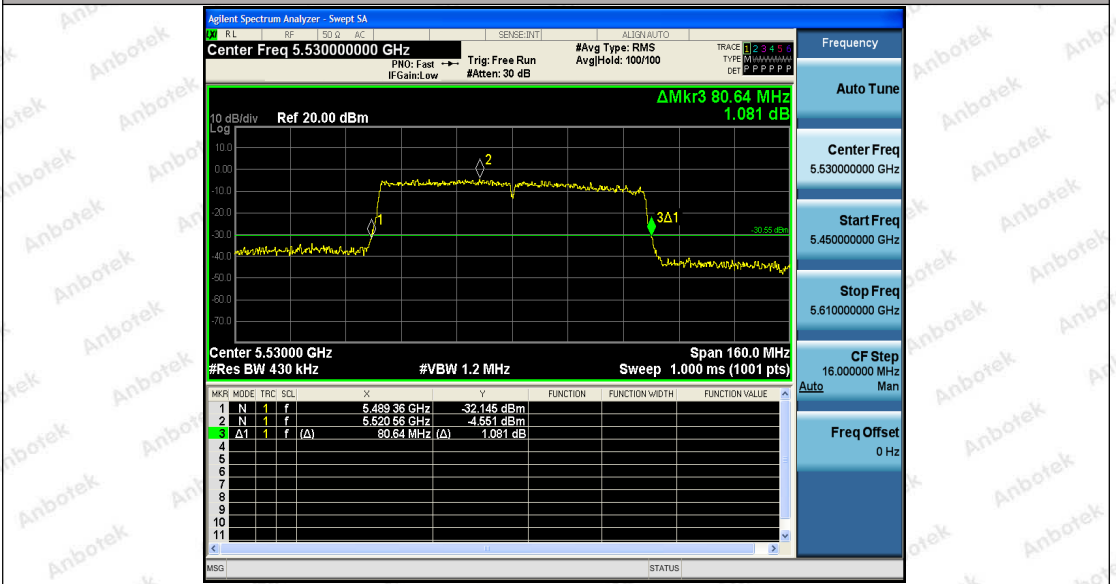

11AC80SISO_Ant1_5610