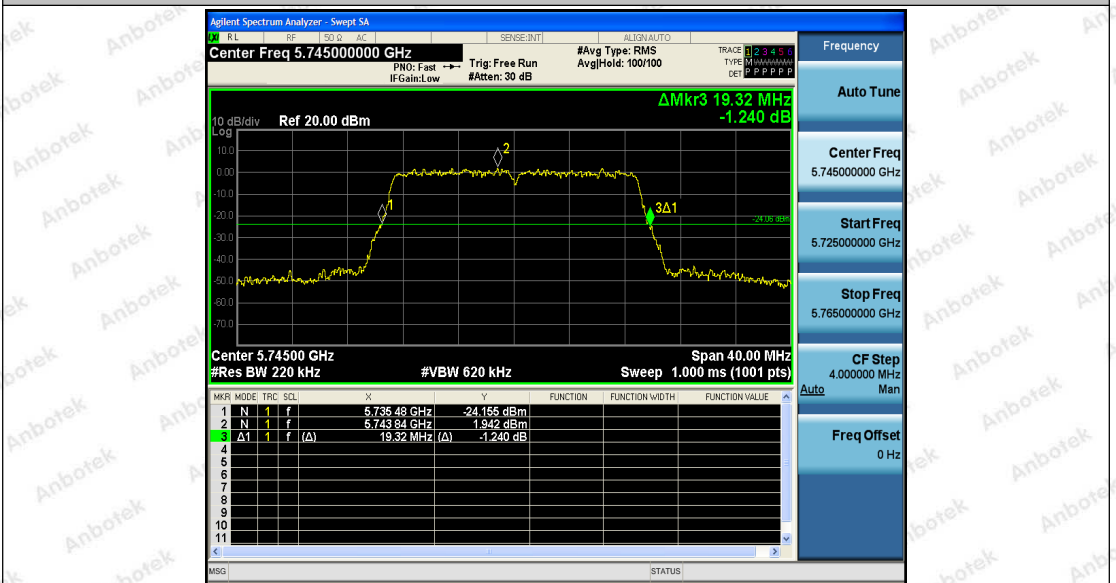

Shenzhen Anbotek Compliance Laboratory Limited

Address: 1/F., Building D, Sogood Science and Technology Park, Sanwei Community, Hangcheng Street, Bao'an District, Shenzhen, Guangdong, China.
Tel: (86) 755-26066440 Fax: (86) 755-26014772 Email: service@anbotek.com

Hotline
400-003-0500
www.anbotek.com