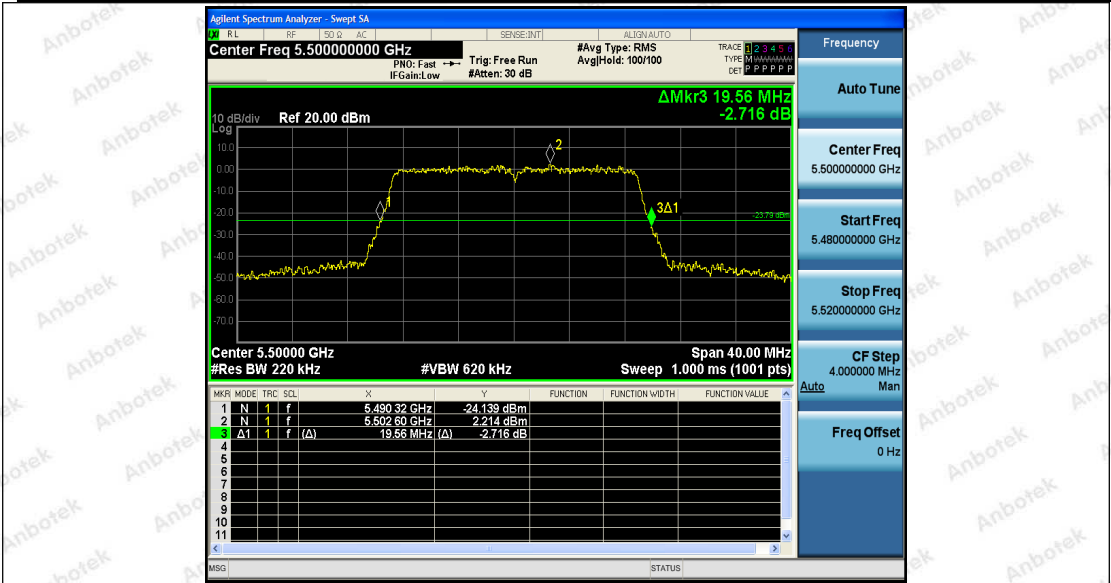

11N20SISO_Ant1_5600