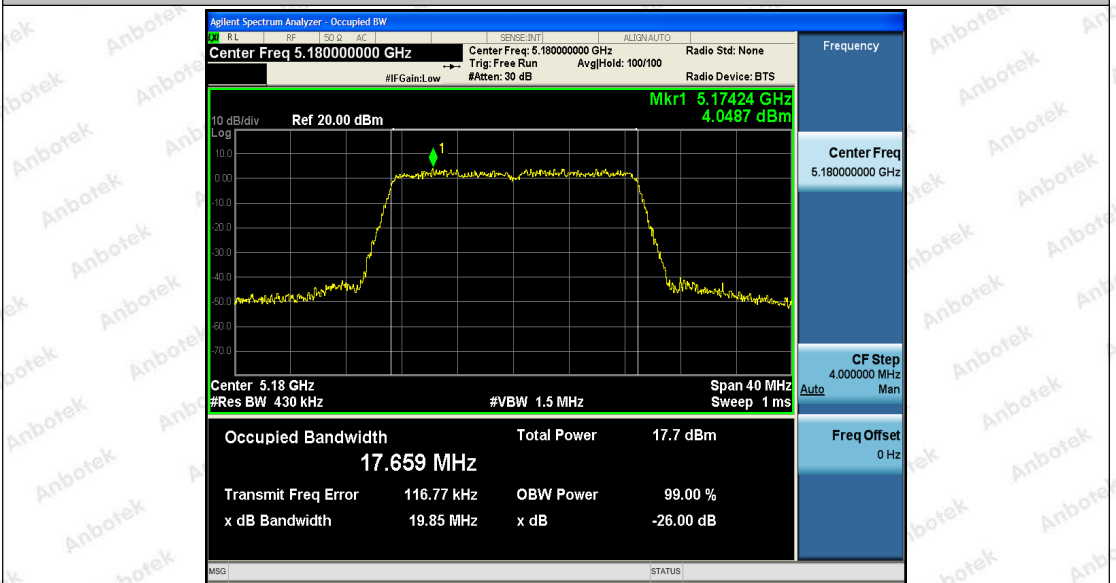

Shenzhen Anbotek Compliance Laboratory Limited

Address: 1/F., Building D, Sogood Science and Technology Park, Sanwei Community, Hangcheng Street, Bao'an District, Shenzhen, Guangdong, China.
Tel: (86) 755-26066440 Fax: (86) 755-26014772 Email: service@anbotek.com

Hotline 400-003-0500
www.anbotek.com