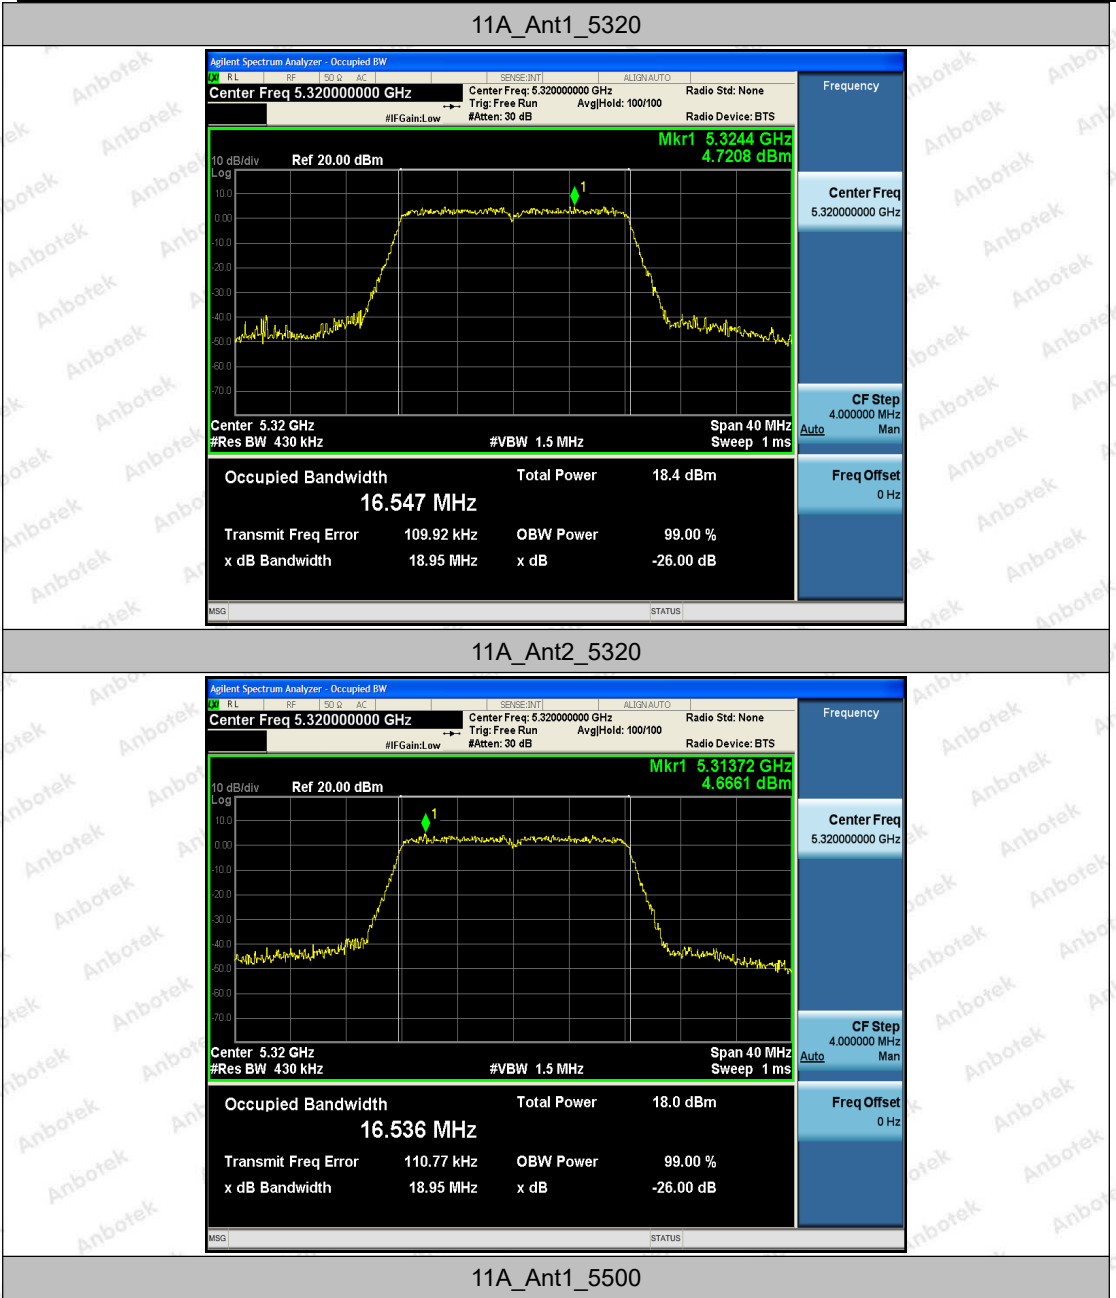

Shenzhen Anbotek Compliance Laboratory Limited

Address: 1/F., Building D, Sogood Science and Technology Park, Sanwei Community, Hangcheng Street, Bao'an District, Shenzhen, Guangdong, China.
Tel: (86) 755-26066440 Fax: (86) 755-26014772 Email: service@anbotek.com

Hotline 400-003-0500
www.anbotek.com