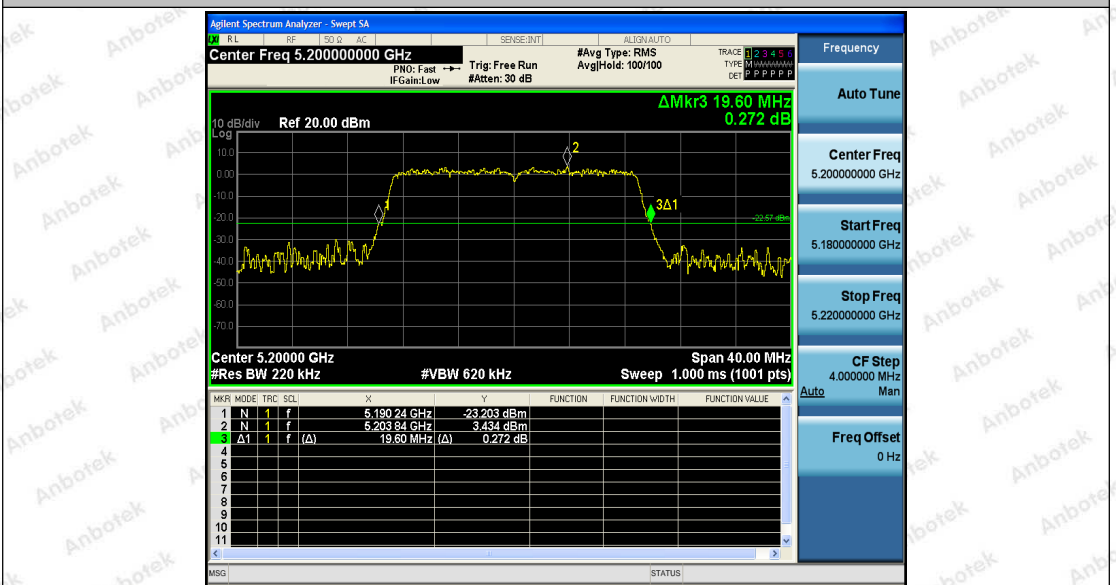

Shenzhen Anbotek Compliance Laboratory Limited

Address: 1/F., Building D, Sogood Science and Technology Park, Sanwei Community, Hangcheng Street, Bao'an District, Shenzhen, Guangdong, China.
Tel: (86) 755-26066440 Fax: (86) 755-26014772 Email: service@anbotek.com

Hotline
400-003-0500
www.anbotek.com