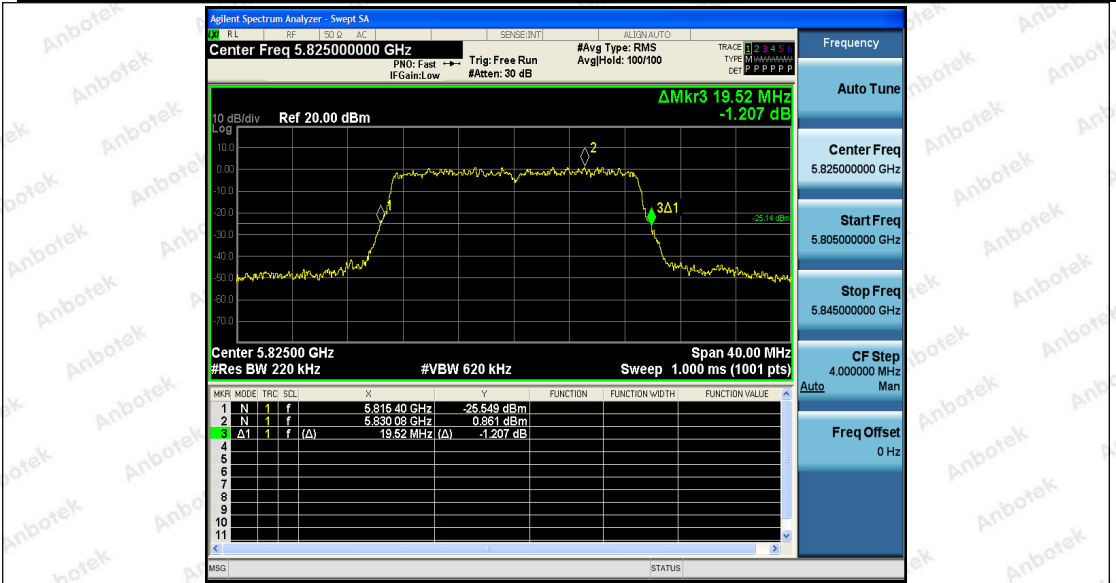

11A_Ant2_5825