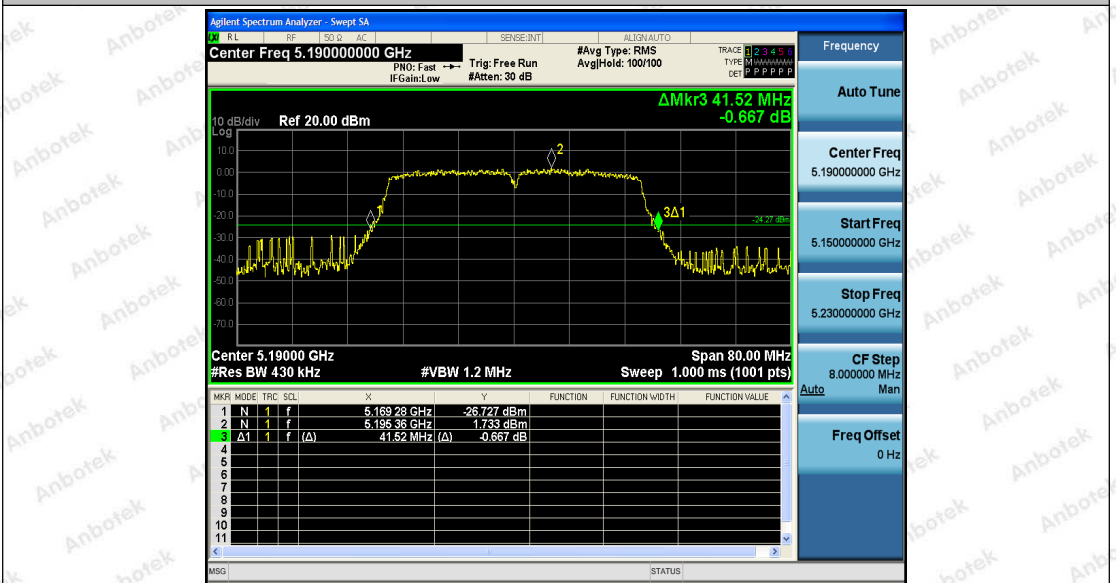

Shenzhen Anbotek Compliance Laboratory Limited

Address: 1/F., Building D, Sogood Science and Technology Park, Sanwei Community, Hangcheng Street, Bao'an District, Shenzhen, Guangdong, China.
Tel: (86) 755-26066440 Fax: (86) 755-26014772 Email: service@anbotek.com

Hotline 400-003-0500
www.anbotek.com