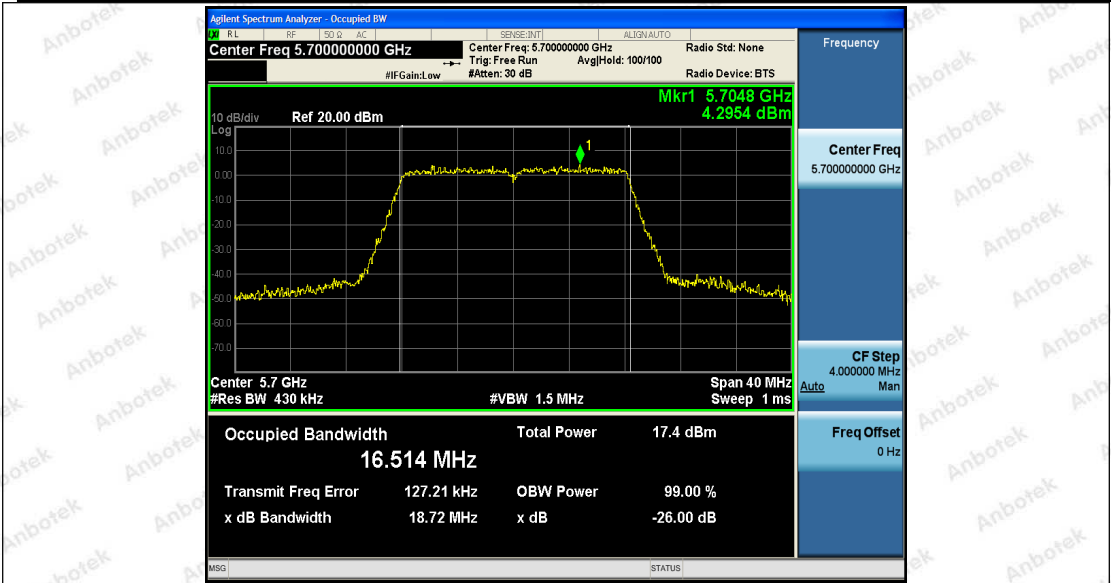

11A_Ant1_5745