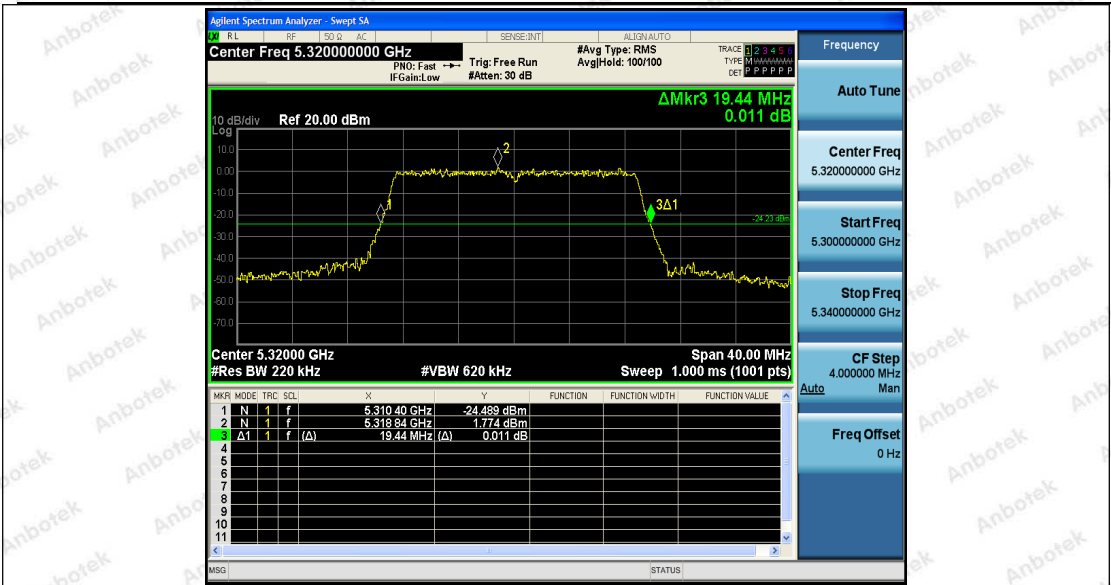

11AC20SISO_Ant1_5500