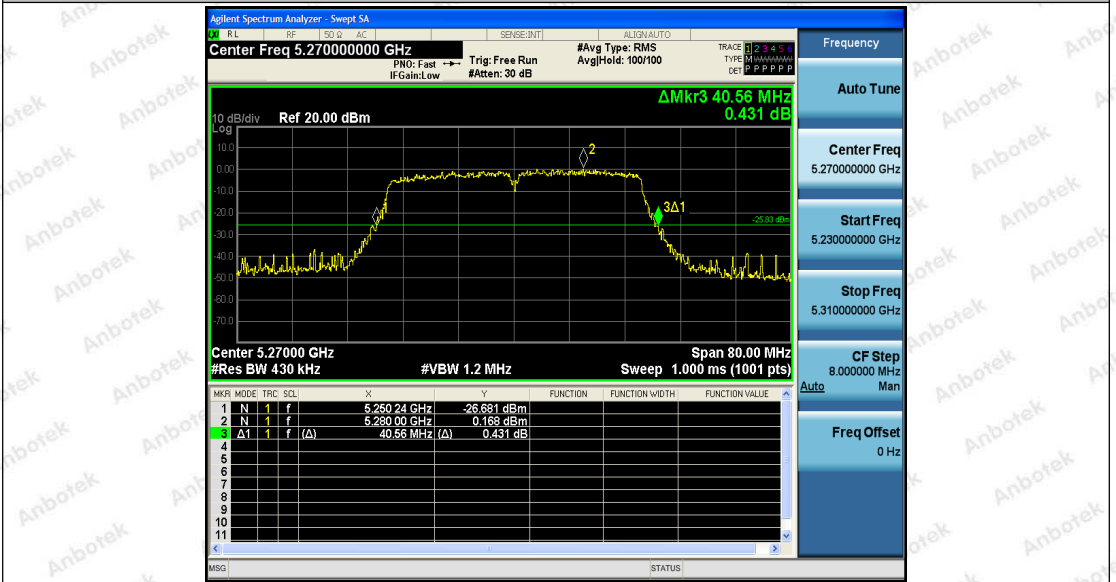

11N40SISO_Ant1_5310