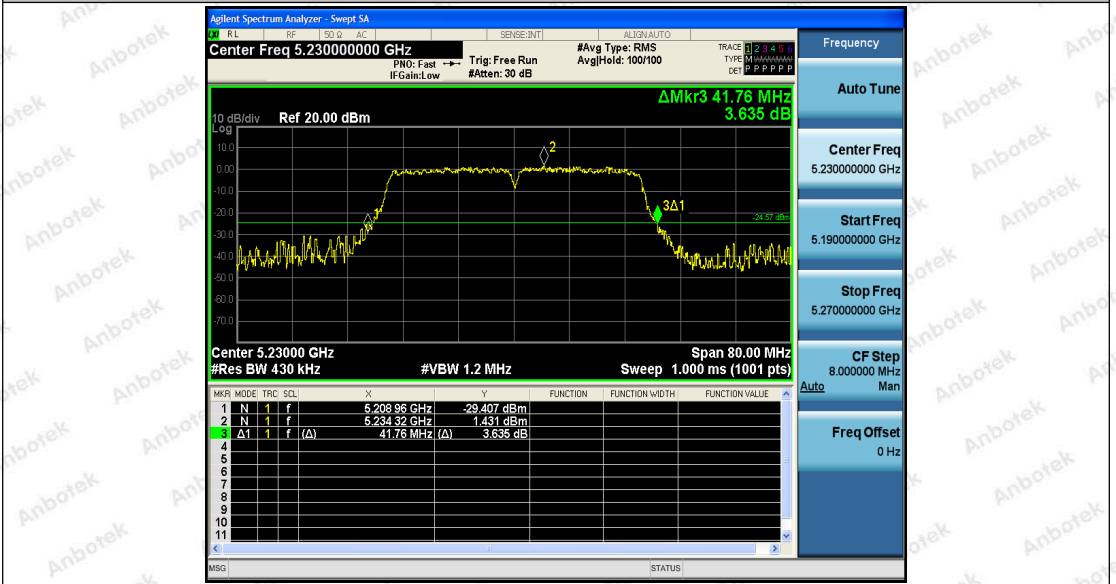

11AC40SISO_Ant1_5270