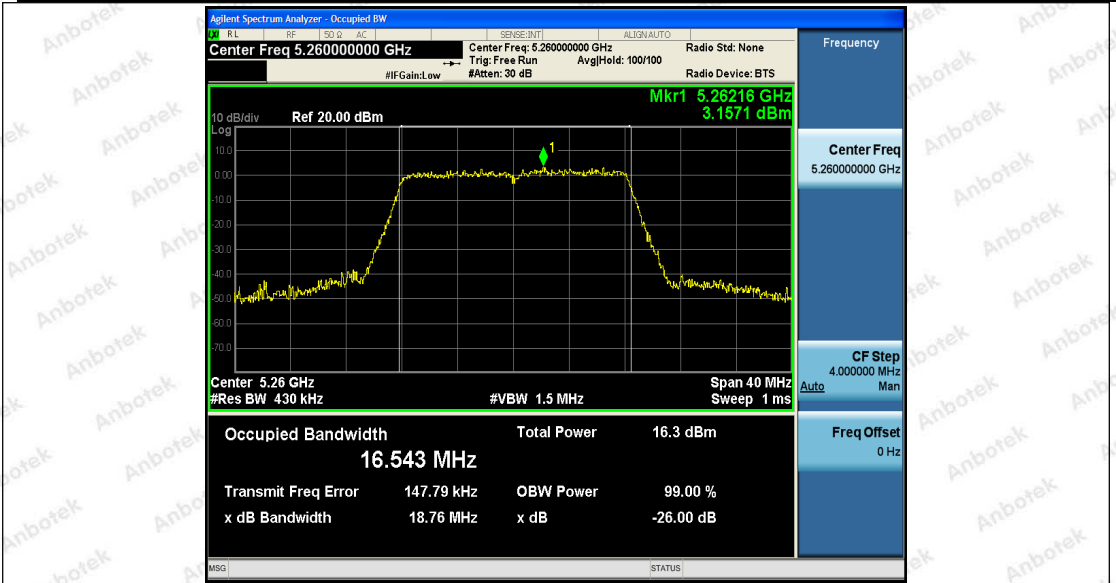

11A_Ant1_5300