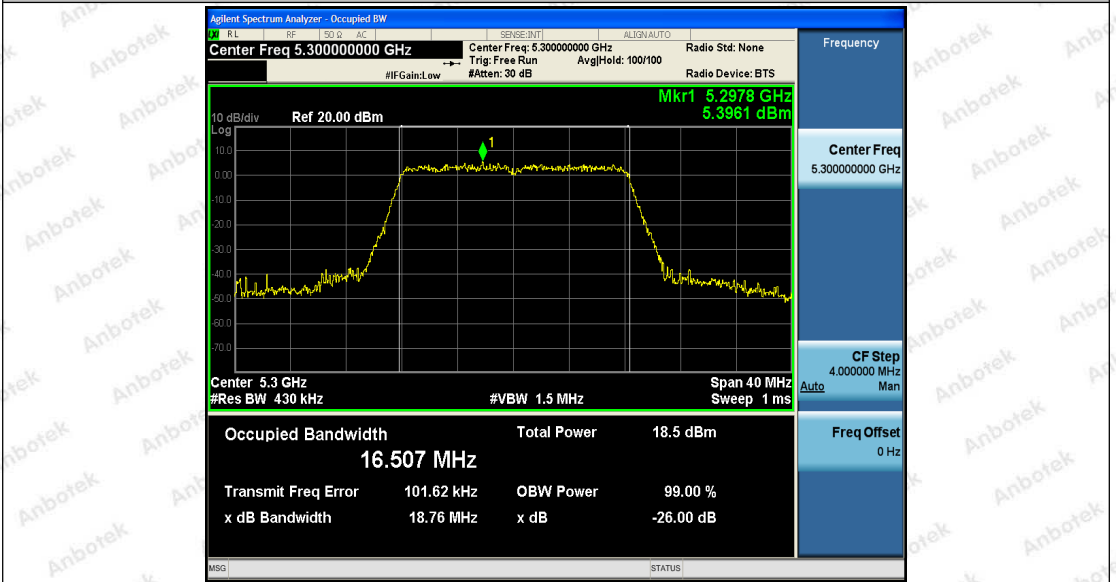

11A_Ant2_5300