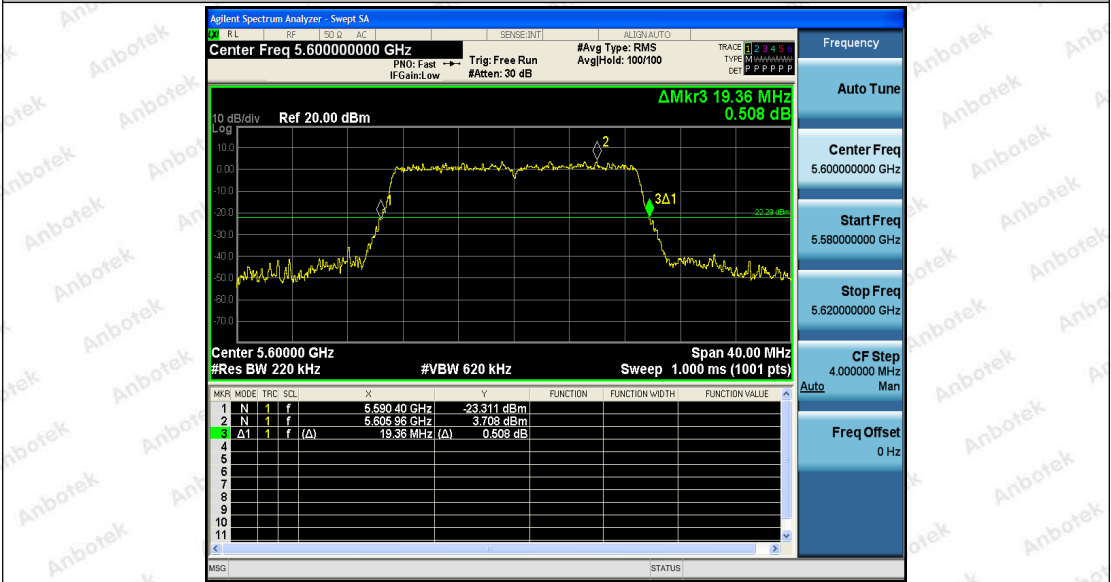

11N20SISO_Ant2_5600