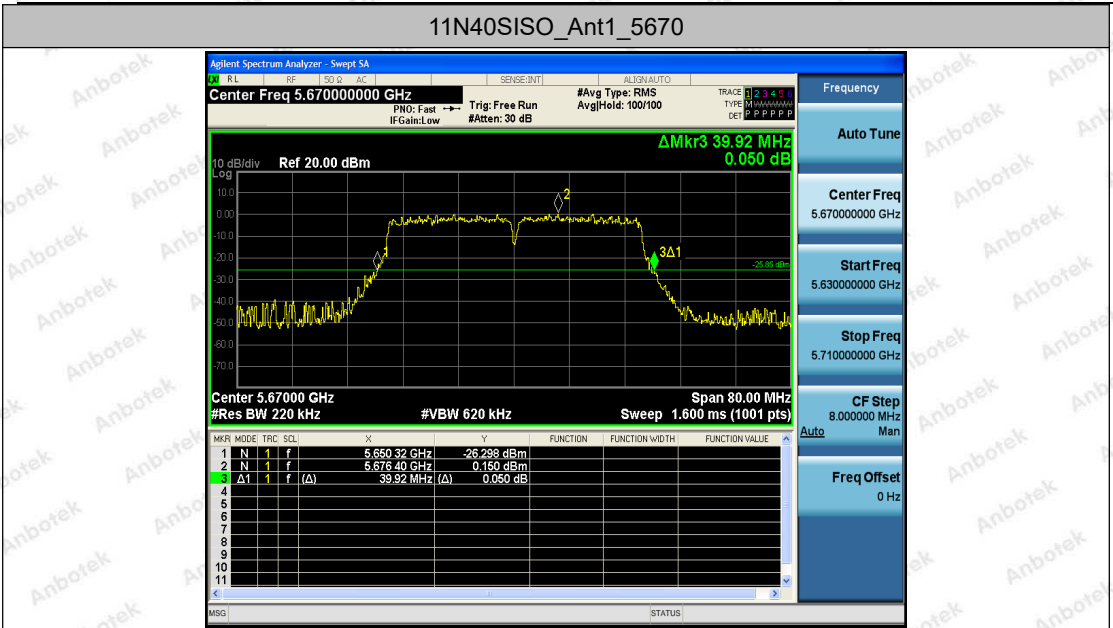

11N40SISO_Ant1_5755

Shenzhen Anbotek Compliance Laboratory Limited

Address: 1/F., Building D, Sogood Science and Technology Park, Sanwei Community, Hangcheng Street, Bao'an District, Shenzhen, Guangdong, China.
Tel: (86) 755-26066440 Fax: (86) 755-26014772 Email: service@anbotek.com

Hotline
400-003-0500
www.anbotek.com