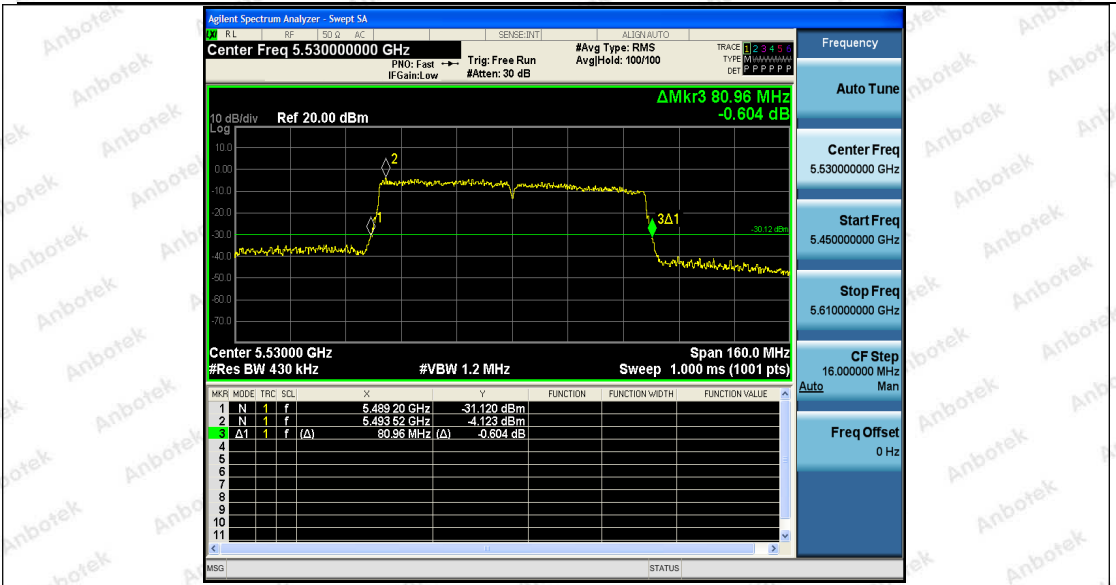

11AC80SISO_Ant2_5530