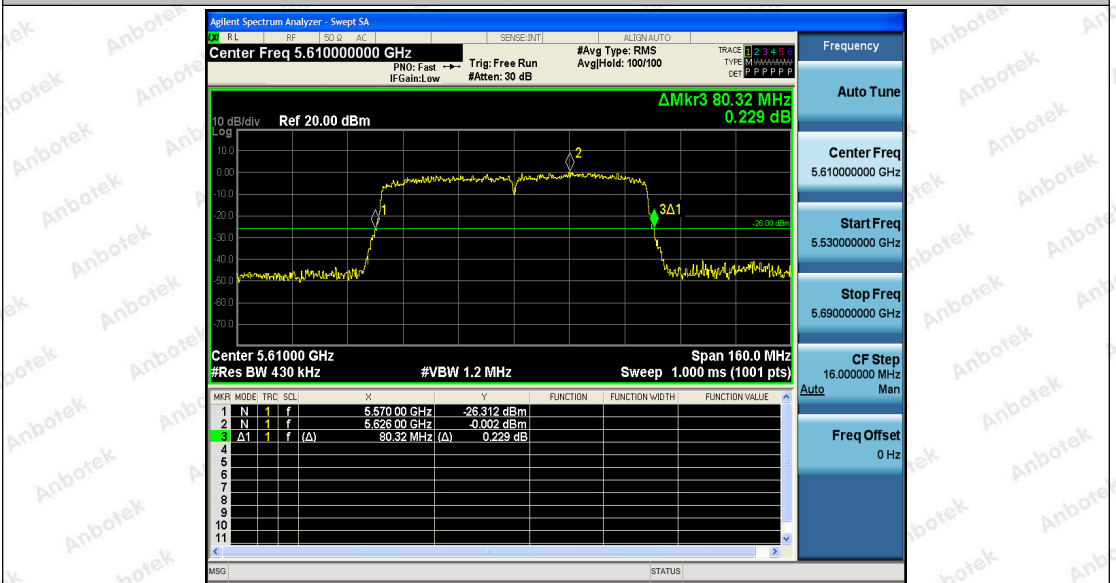

Shenzhen Anbotek Compliance Laboratory Limited

Address: 1/F., Building D, Sogood Science and Technology Park, Sanwei Community, Hangcheng Street, Bao'an District, Shenzhen, Guangdong, China.
Tel: (86) 755-26066440 Fax: (86) 755-26014772 Email: service@anbotek.com

Hotline 400-003-0500
www.anbotek.com