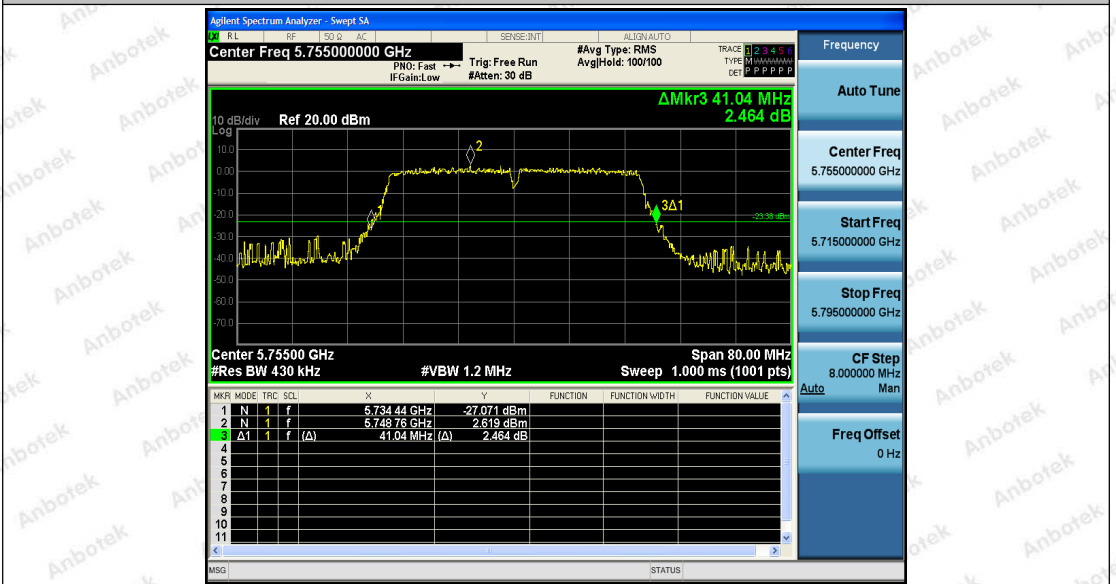

11N40SISO_Ant1_5795