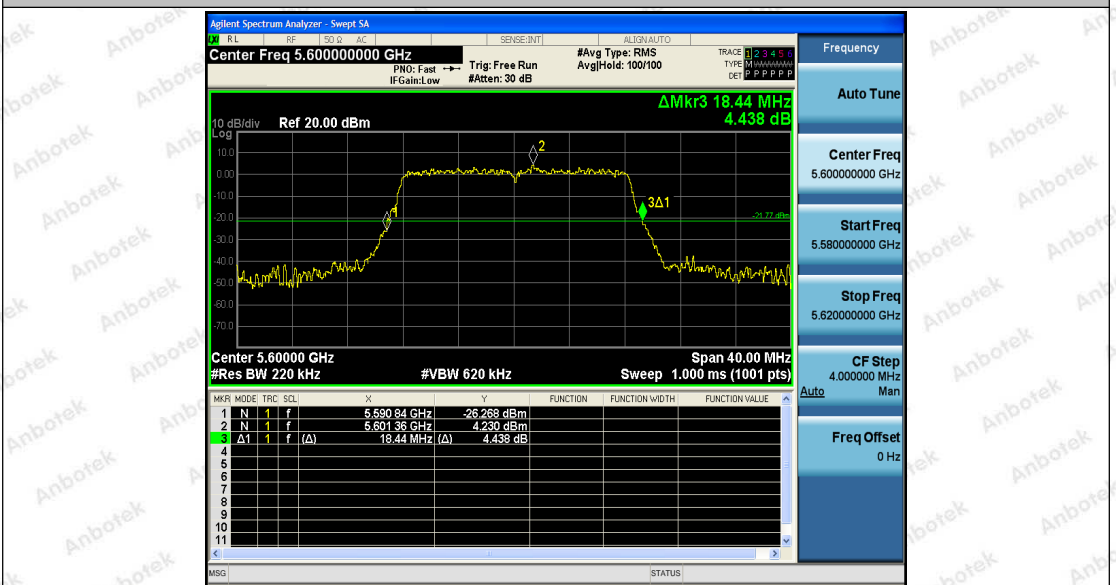

Shenzhen Anbotek Compliance Laboratory Limited

Address: 1/F., Building D, Sogood Science and Technology Park, Sanwei Community, Hangcheng Street, Bao'an District, Shenzhen, Guangdong, China.
Tel: (86) 755-26066440 Fax: (86) 755-26014772 Email: service@anbotek.com

Hotline
400-003-0500
www.anbotek.com