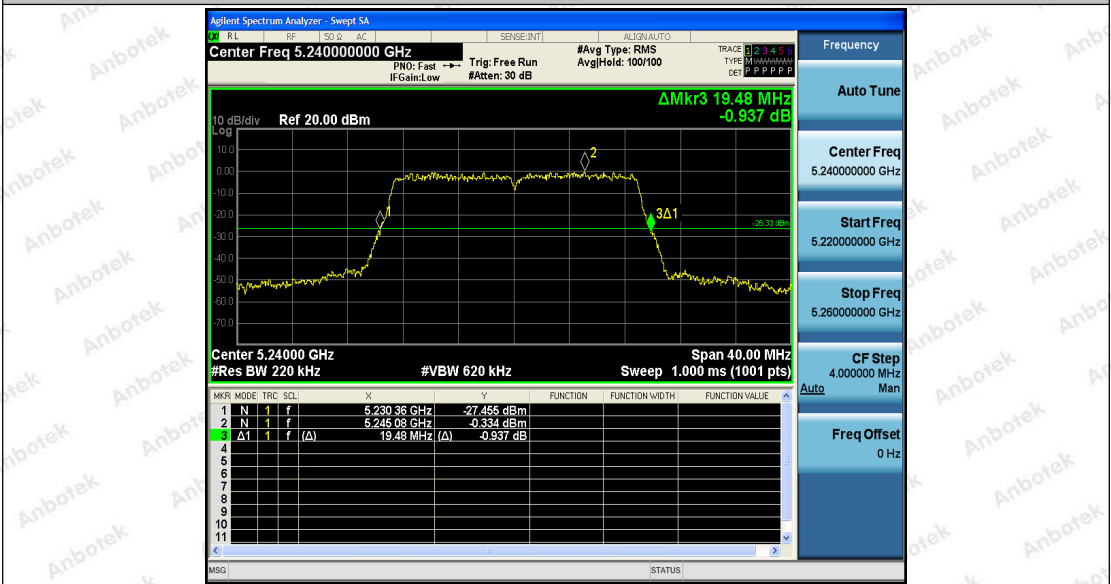

11N20SISO_Ant2_5240