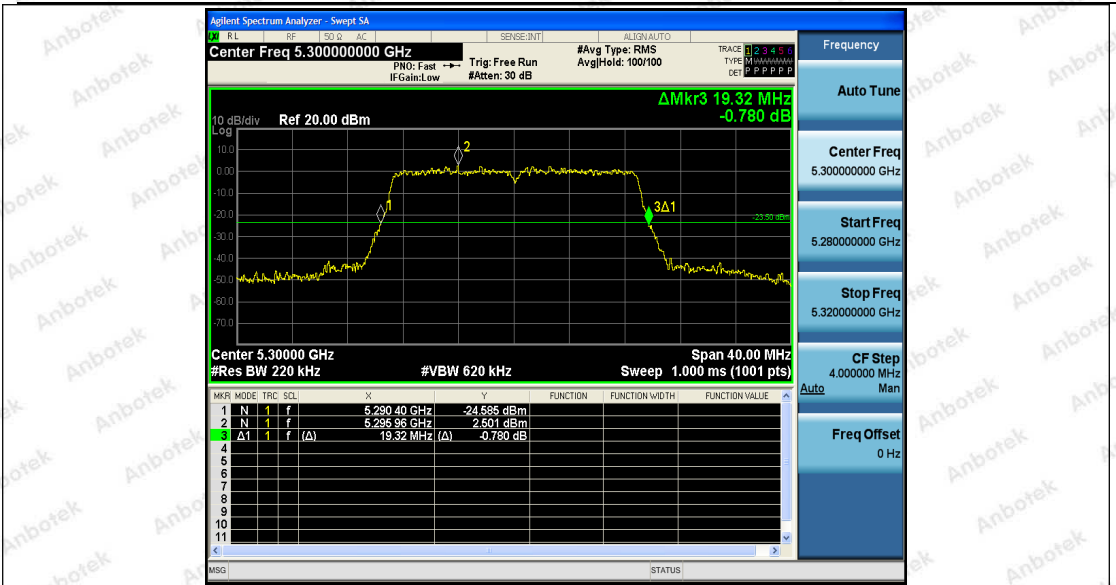

11N20SISO_Ant2_5300