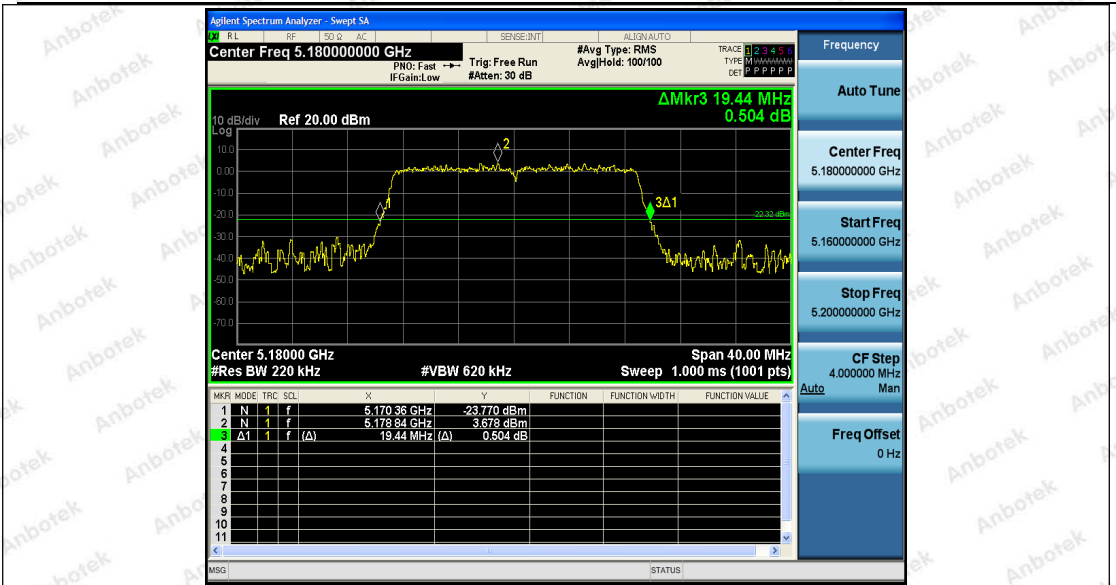

11AC20SISO_Ant1_5200