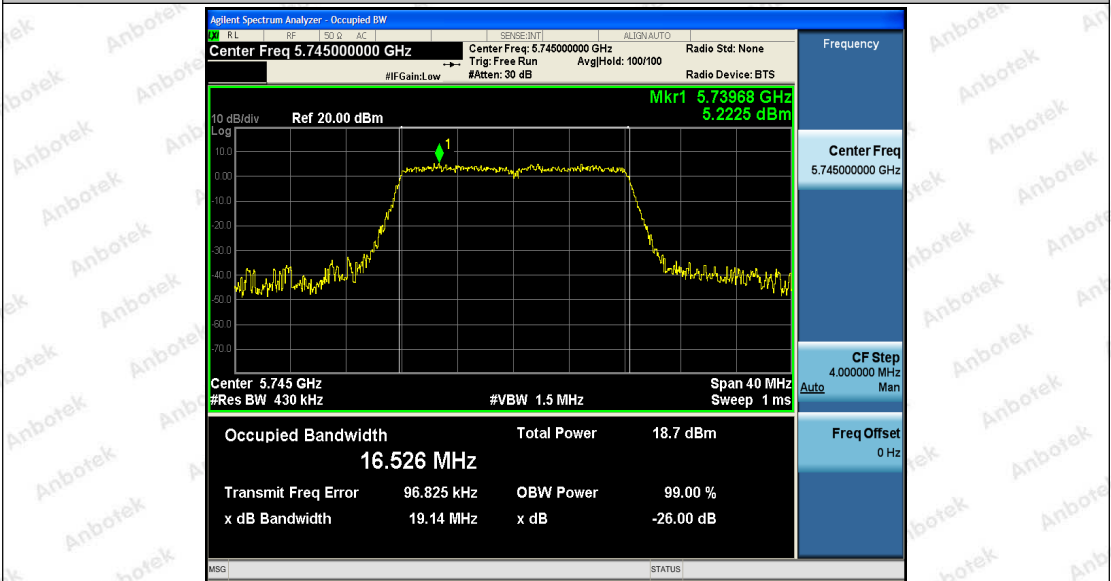

Shenzhen Anbotek Compliance Laboratory Limited

Address: 1/F., Building D, Sogood Science and Technology Park, Sanwei Community, Hangcheng Street, Bao'an District, Shenzhen, Guangdong, China.
Tel: (86) 755-26066440   Fax: (86) 755-26014772   Email: service@anbotek.com

Hotline 400-003-0500
www.anbotek.com