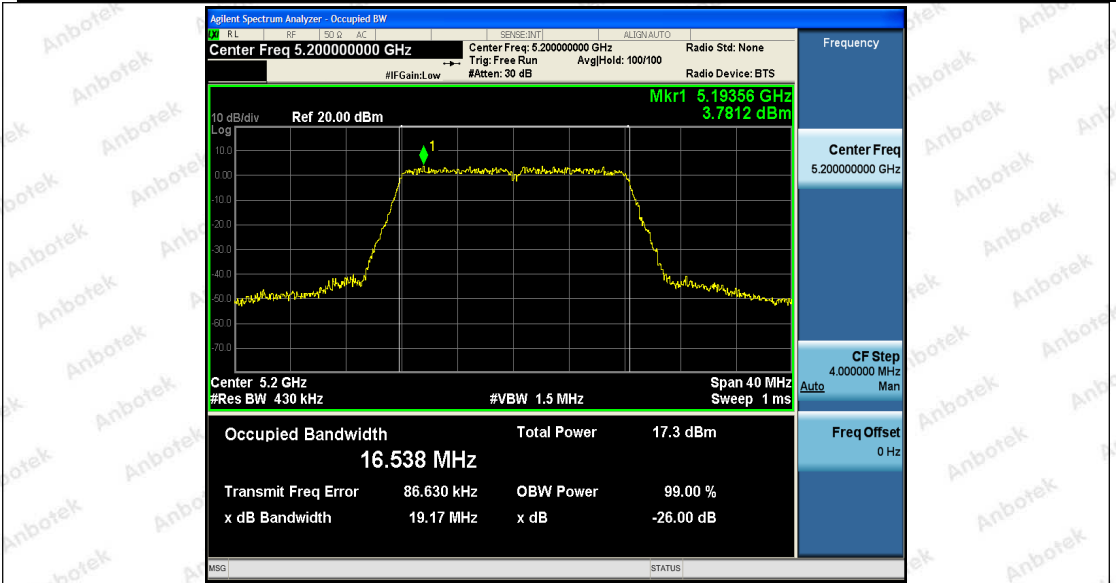

11A_Ant2_5200