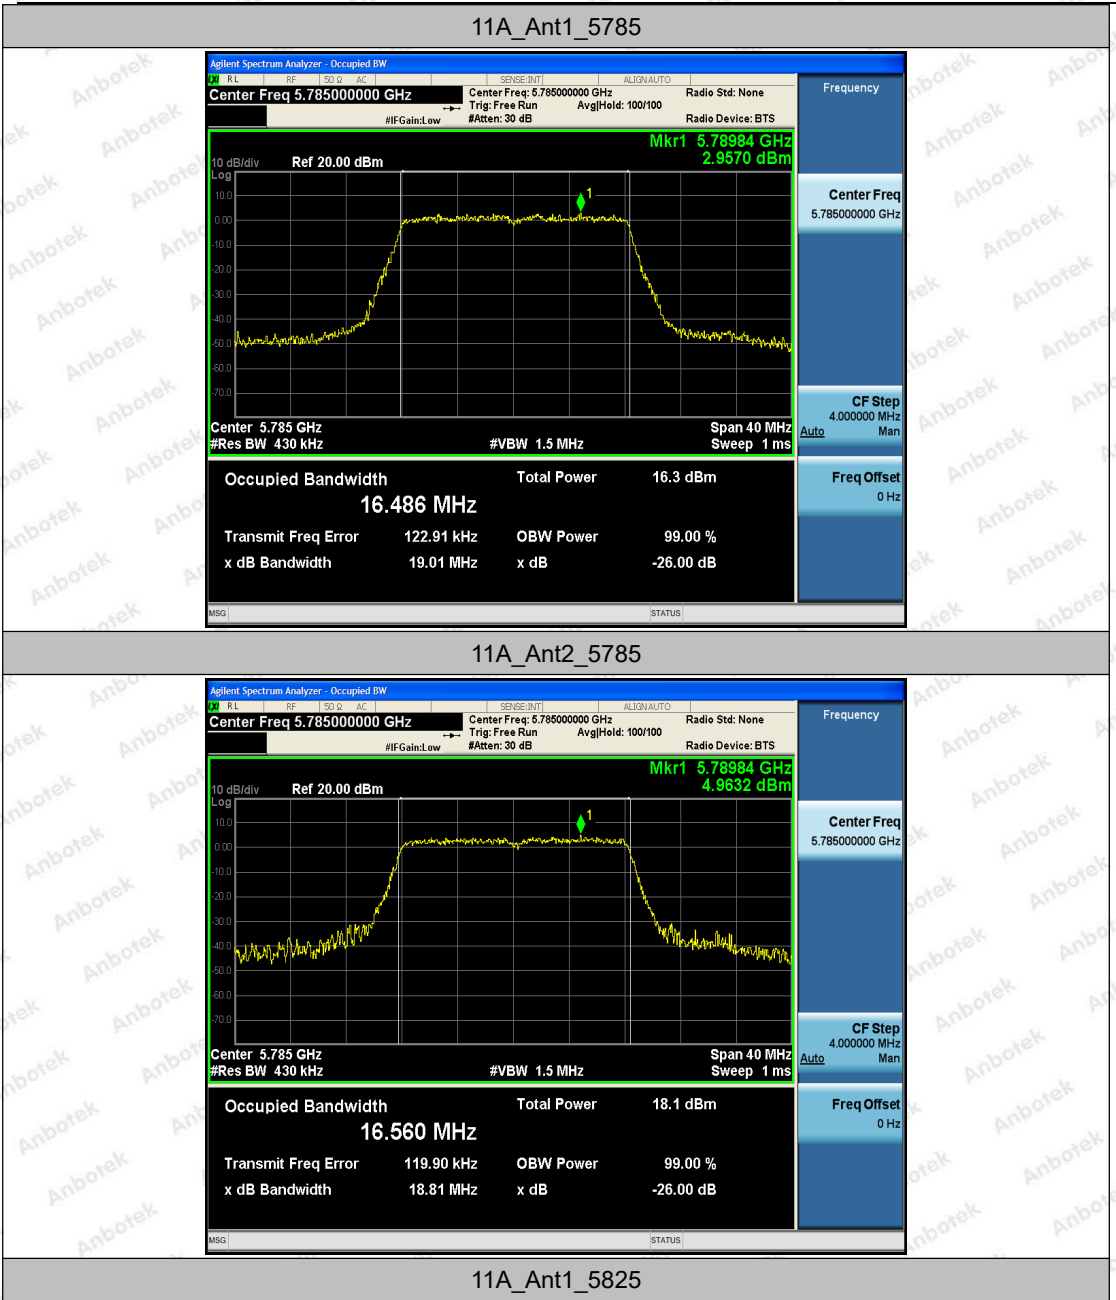

Shenzhen Anbotek Compliance Laboratory Limited

Address: 1/F., Building D, Sogood Science and Technology Park, Sanwei Community, Hangcheng Street, Bao'an District, Shenzhen, Guangdong, China.
Tel: (86) 755-26066440 Fax: (86) 755-26014772 Email: service@anbotek.com

Hotline
400-003-0500
www.anbotek.com