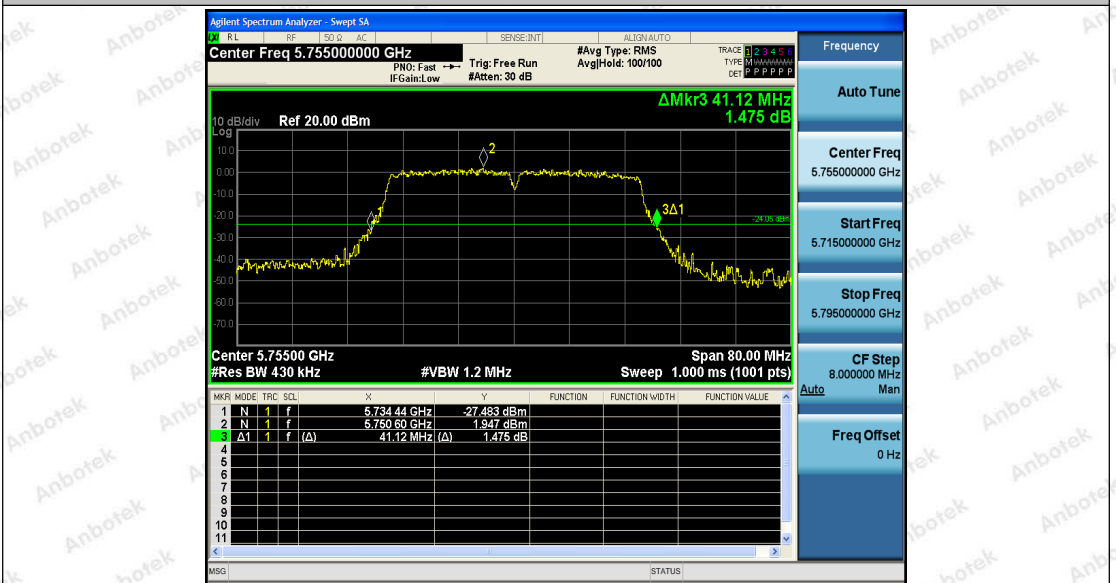

Shenzhen Anbotek Compliance Laboratory Limited

Address: 1/F., Building D, Sogood Science and Technology Park, Sanwei Community, Hangcheng Street, Bao'an District, Shenzhen, Guangdong, China.
Tel: (86) 755-26066440 Fax: (86) 755-26014772 Email: service@anbotek.com

Hotline 400-003-0500
www.anbotek.com