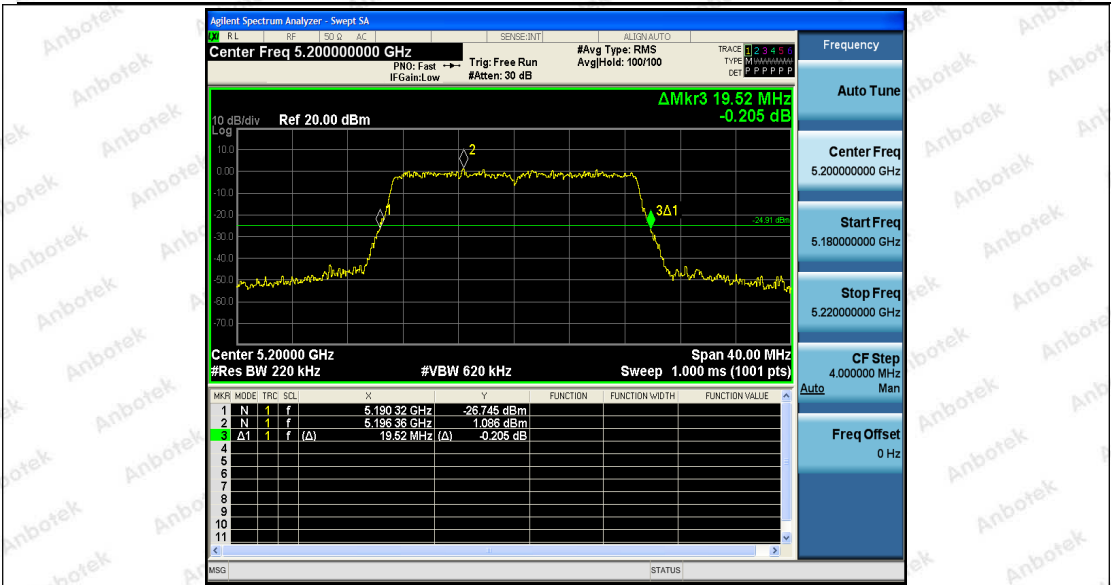

11N20SISO_Ant1_5240