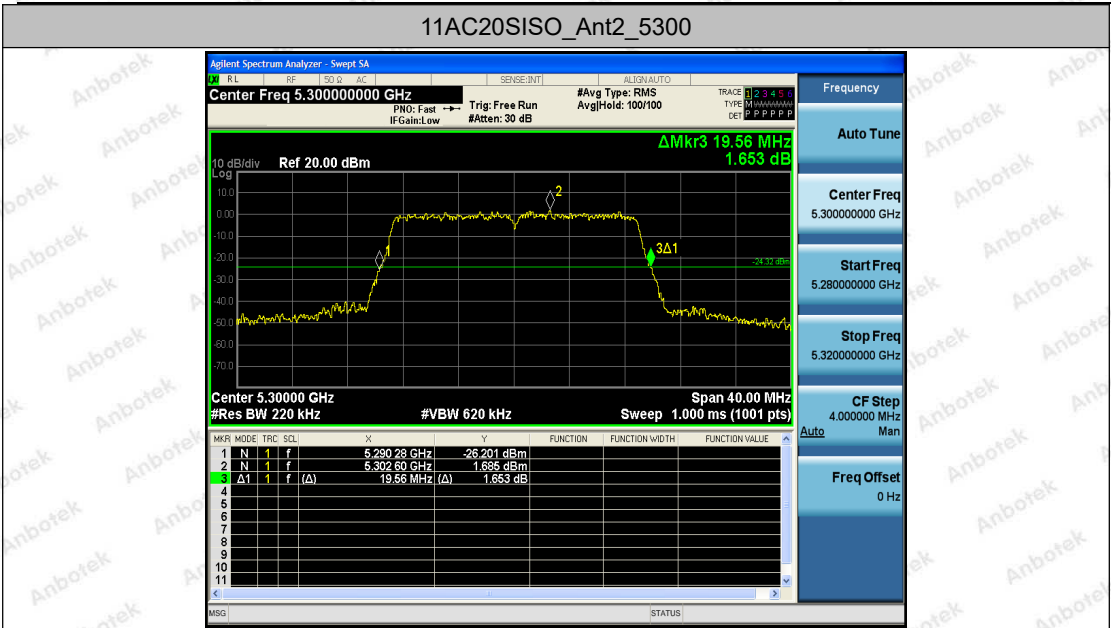

11AC20SISO_Ant2_5320

Shenzhen Anbotek Compliance Laboratory Limited

Address: 1/F., Building D, Sogood Science and Technology Park, Sanwei Community, Hangcheng Street, Bao'an District, Shenzhen, Guangdong, China.
Tel: (86) 755-26066440 Fax: (86) 755-26014772 Email: service@anbotek.com

Hotline
400-003-0500
www.anbotek.com