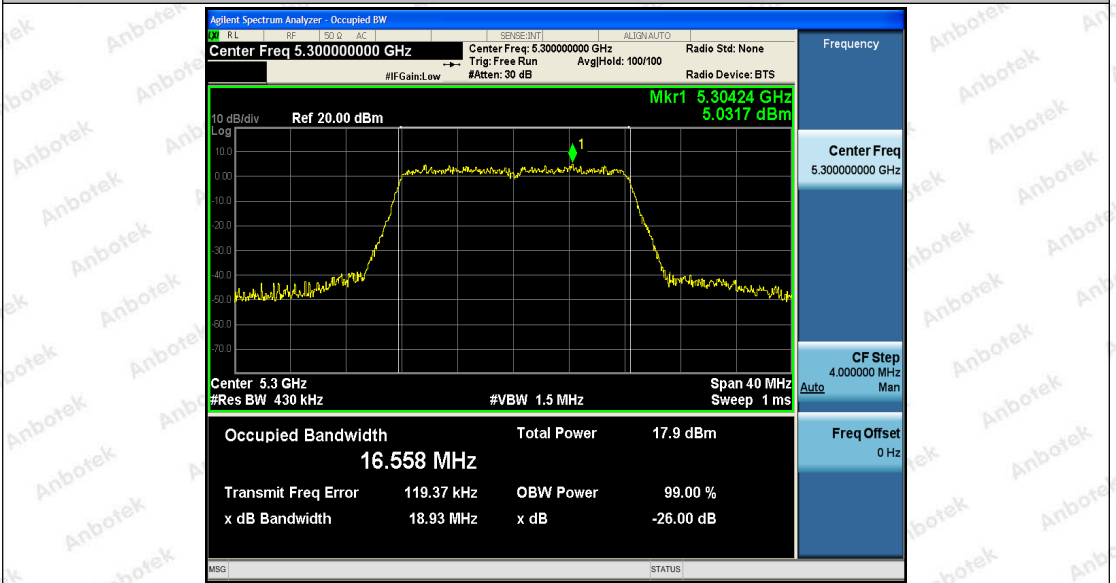

Shenzhen Anbotek Compliance Laboratory Limited

Address: 1/F., Building D, Sogood Science and Technology Park, Sanwei Community, Hangcheng Street, Bao'an District, Shenzhen, Guangdong, China.
Tel: (86) 755-26066440 Fax: (86) 755-26014772 Email: service@anbotek.com

Hotline 400-003-0500
www.anbotek.com