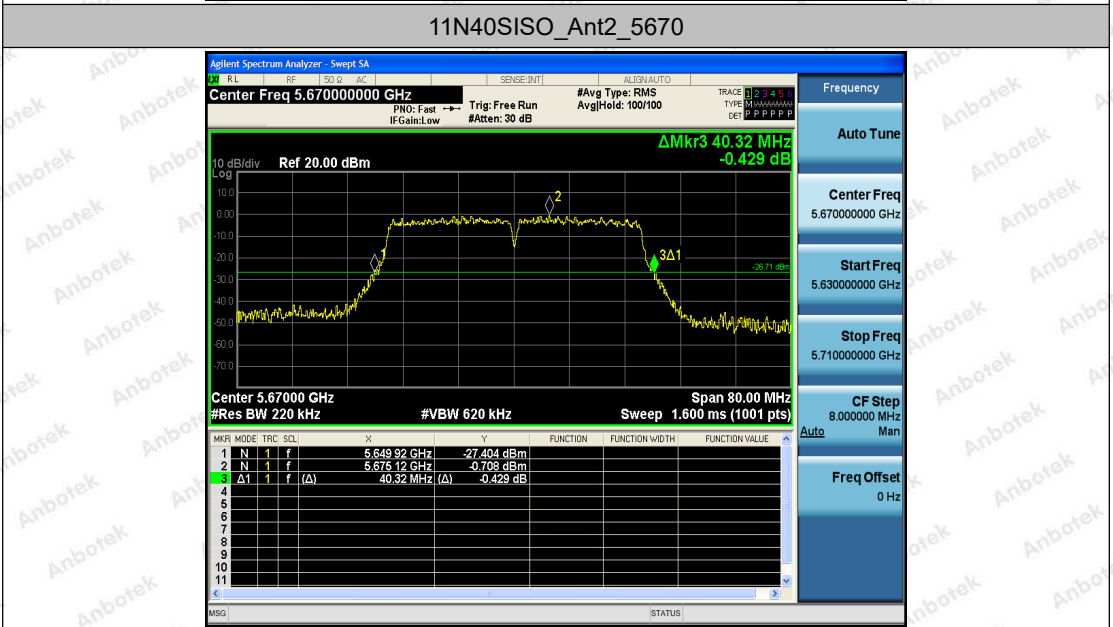

11N40SISO_Ant1_5755

Shenzhen Anbotek Compliance Laboratory Limited

Address: 1/F., Building D, Sogood Science and Technology Park, Sanwei Community, Hangcheng Street, Bao'an District, Shenzhen, Guangdong, China.
Tel: (86) 755-26066440 Fax: (86) 755-26014772 Email: service@anbotek.com

Hotline
400-003-0500
www.anbotek.com