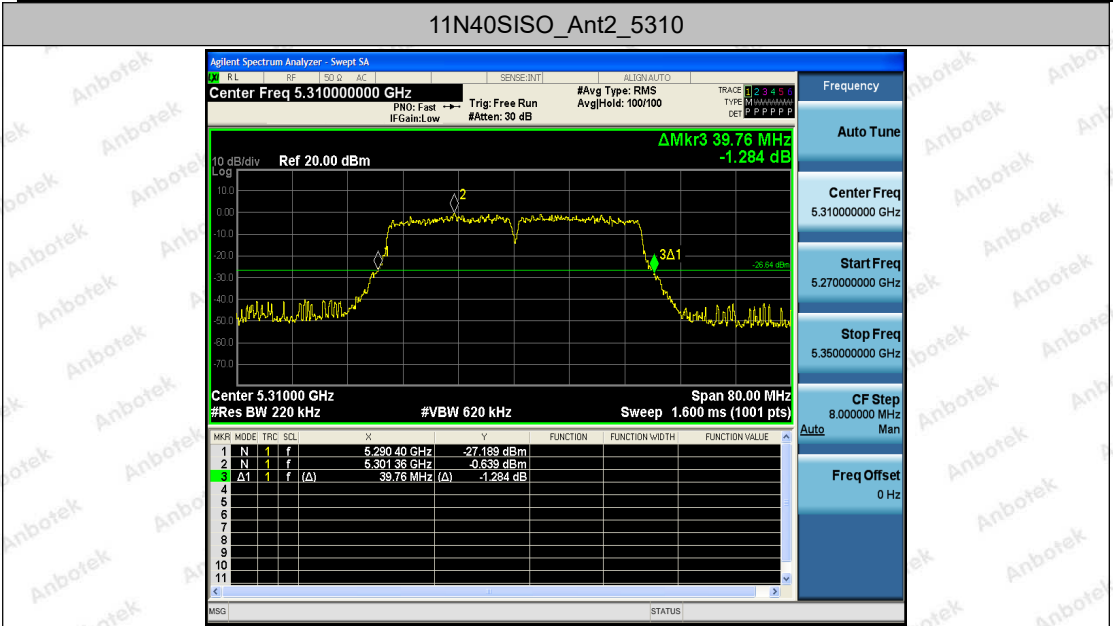

11N40SISO_Ant2_5510

Shenzhen Anbotek Compliance Laboratory Limited

Address: 1/F., Building D, Sogood Science and Technology Park, Sanwei Community, Hangcheng Street, Bao'an District, Shenzhen, Guangdong, China.
Tel: (86) 755-26066440 Fax: (86) 755-26014772 Email: service@anbotek.com

Hotline
400-003-0500
www.anbotek.com