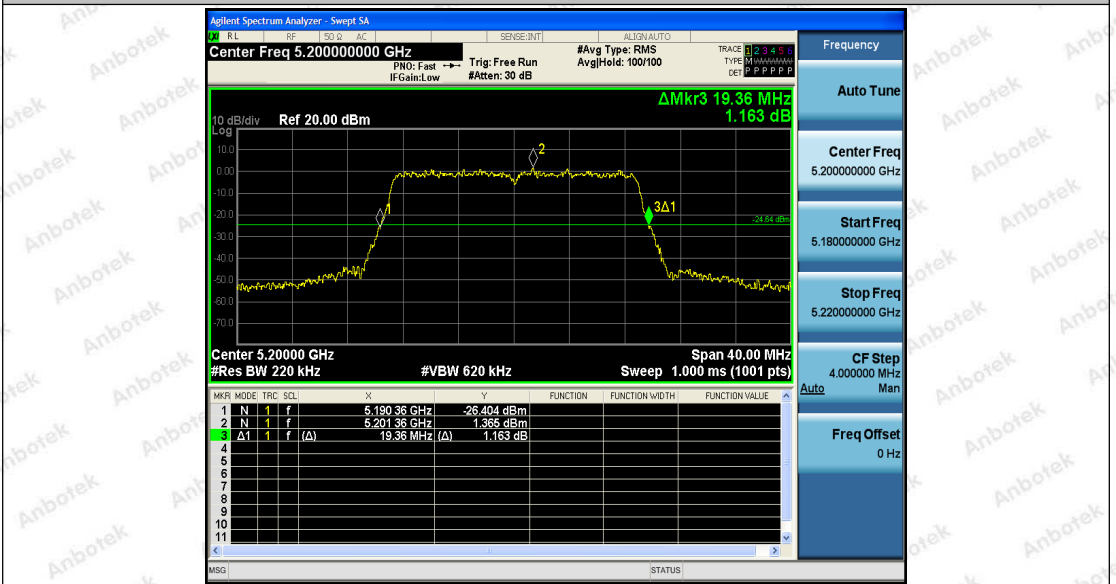

11AC20SISO_Ant2_5200