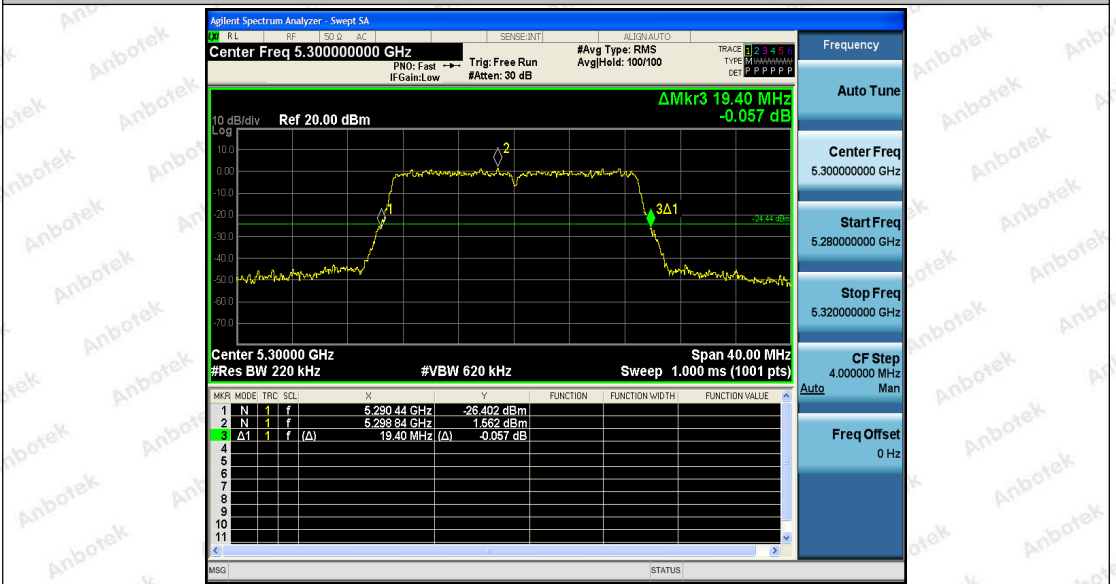

11N20SISO_Ant1_5320