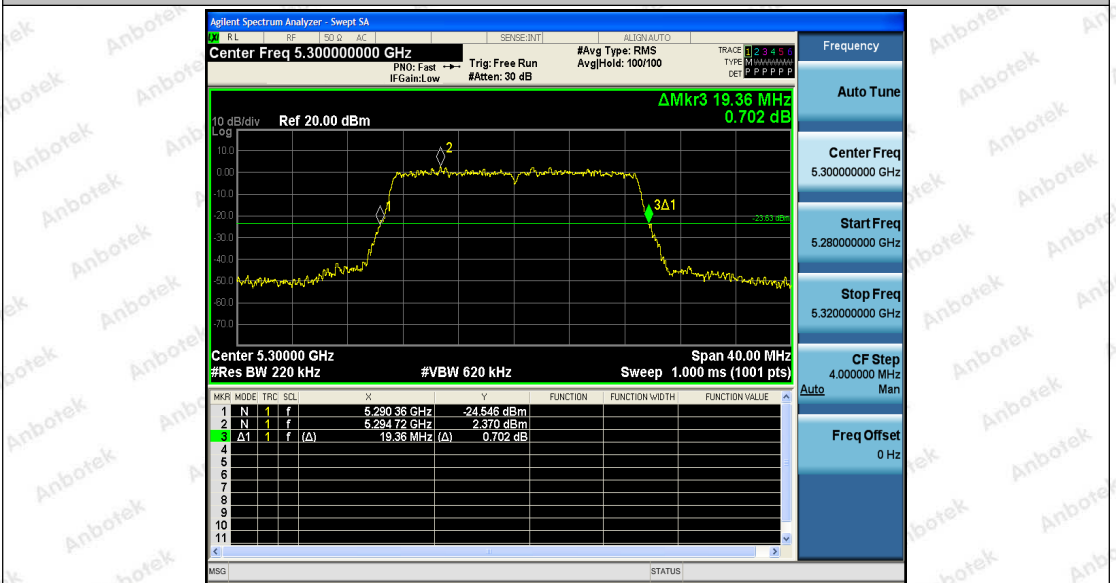

Shenzhen Anbotek Compliance Laboratory Limited

Address: 1/F., Building D, Sogood Science and Technology Park, Sanwei Community, Hangcheng Street, Bao'an District, Shenzhen, Guangdong, China.
Tel: (86) 755-26066440 Fax: (86) 755-26014772 Email: service@anbotek.com

Hotline
400-003-0500
www.anbotek.com