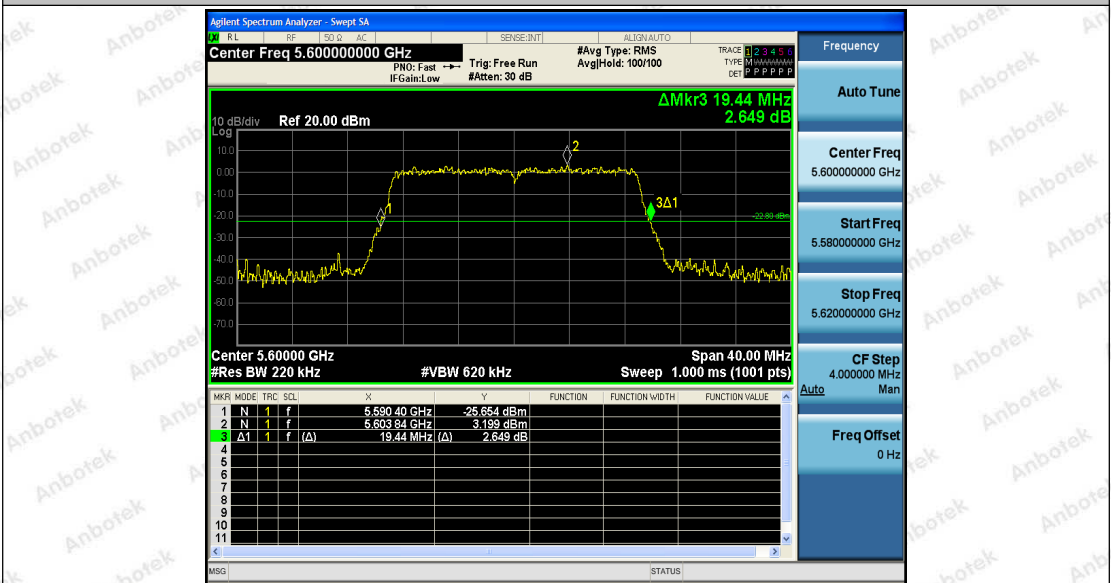

Shenzhen Anbotek Compliance Laboratory Limited

Address: 1/F., Building D, Sogood Science and Technology Park, Sanwei Community, Hangcheng Street, Bao'an District, Shenzhen, Guangdong, China.
Tel: (86) 755-26066440 Fax: (86) 755-26014772 Email: service@anbotek.com

Hotline
400-003-0500
www.anbotek.com