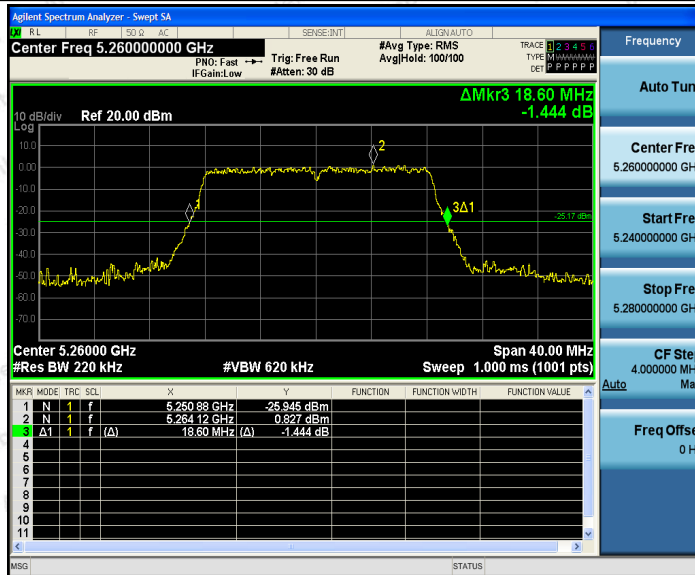

11A_Ant2_5260

Shenzhen Anbotek Compliance Laboratory Limited

Address: 1/F., Building D, Sogood Science and Technology Park, Sanwei Community, Hangcheng Street, Bao'an District, Shenzhen, Guangdong, China.
Tel: (86) 755-26066440 Fax: (86) 755-26014772 Email: service@anbotek.com

Hotline
400-003-0500
www.anbotek.com