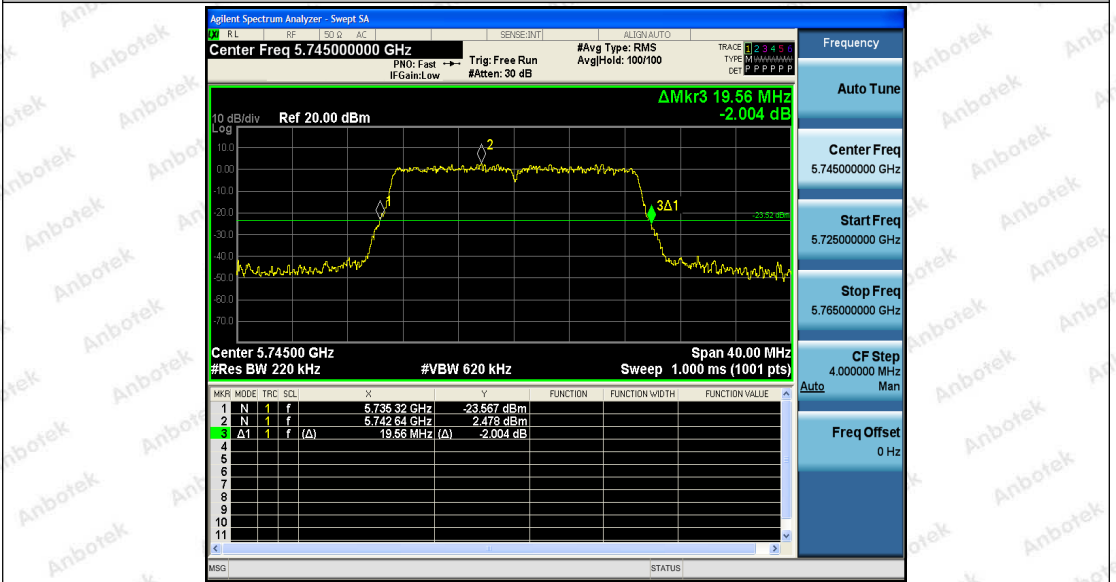

11N20SISO_Ant1_5785