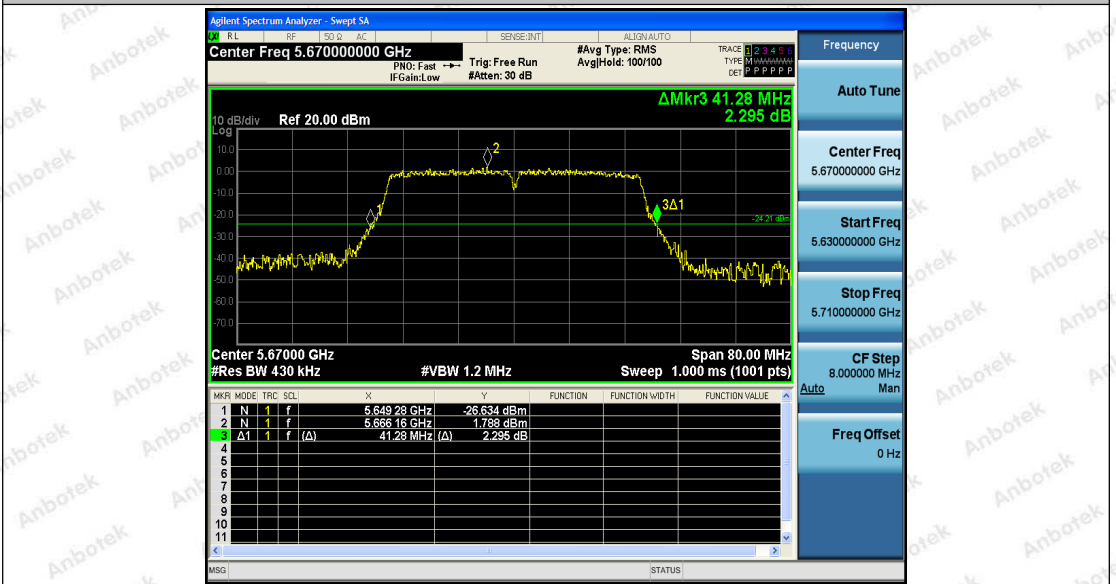

11AC40SISO_Ant1_5755