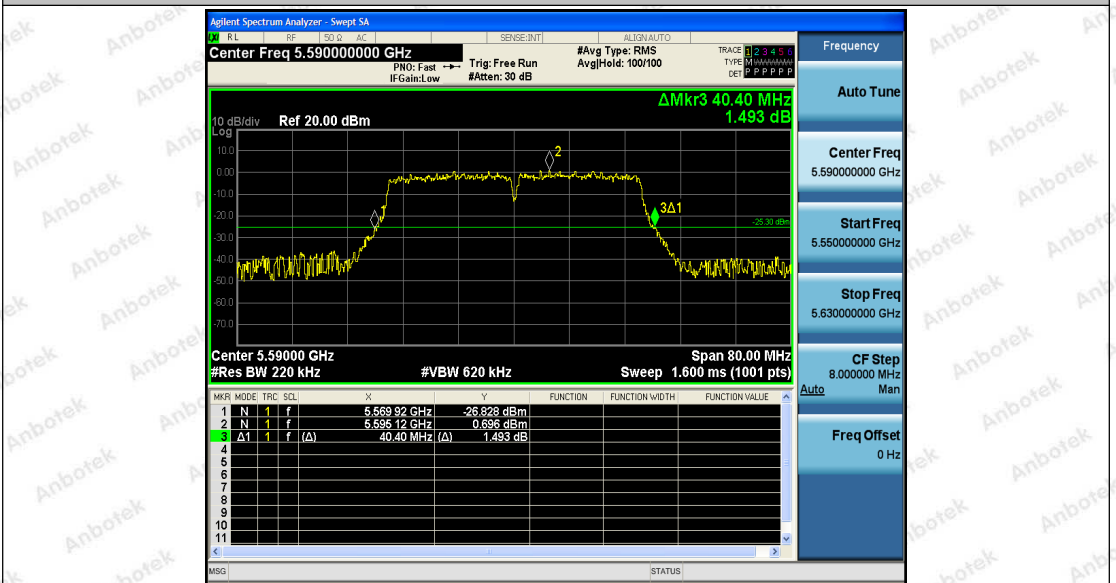

Shenzhen Anbotek Compliance Laboratory Limited

Address: 1/F., Building D, Sogood Science and Technology Park, Sanwei Community, Hangcheng Street, Bao'an District, Shenzhen, Guangdong, China.
Tel: (86) 755-26066440 Fax: (86) 755-26014772 Email: service@anbotek.com

Hotline 400-003-0500
www.anbotek.com