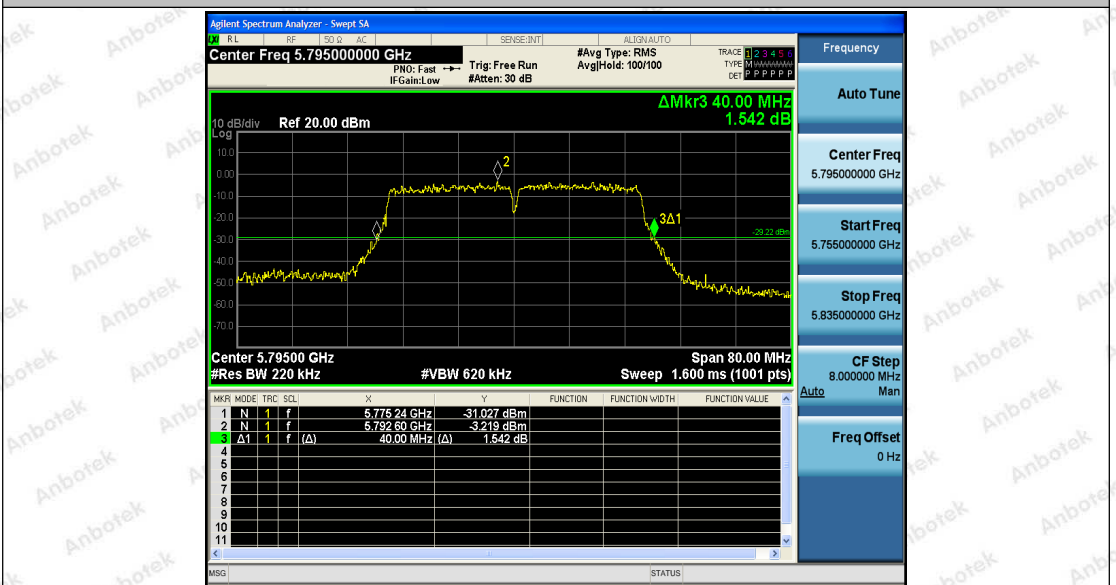

Shenzhen Anbotek Compliance Laboratory Limited

Address: 1/F., Building D, Sogood Science and Technology Park, Sanwei Community, Hangcheng Street, Bao'an District, Shenzhen, Guangdong, China.
Tel: (86) 755-26066440 Fax: (86) 755-26014772 Email: service@anbotek.com

Hotline
400-003-0500
www.anbotek.com