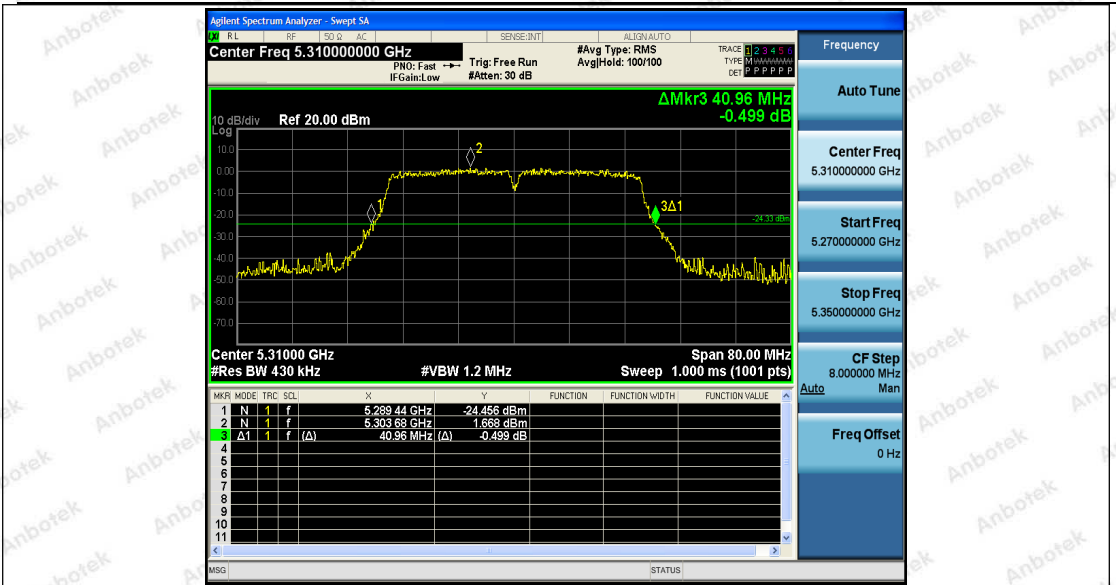

11AC40SISO_Ant1_5510