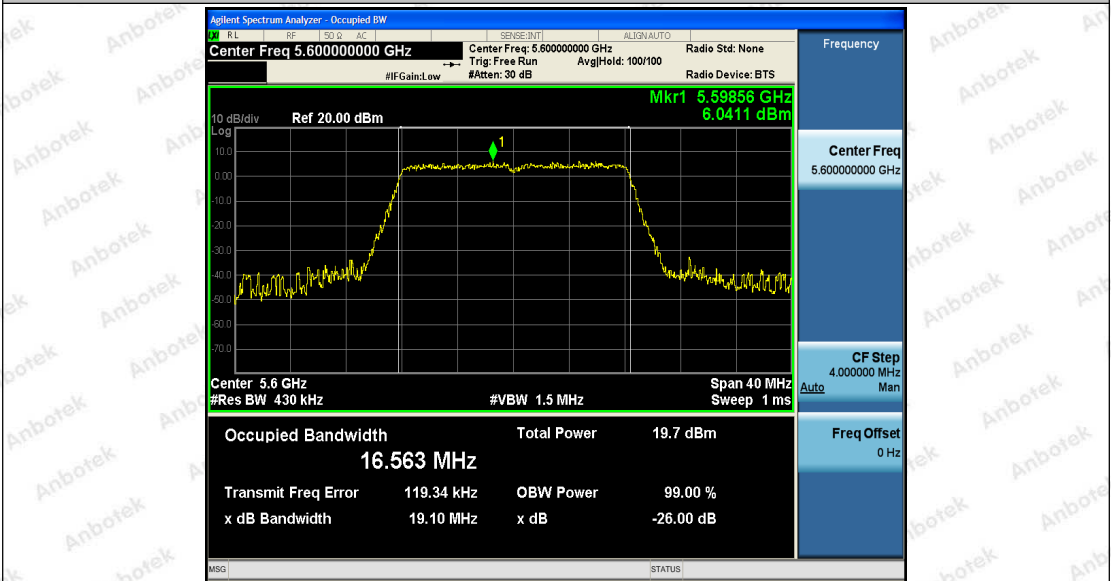

Shenzhen Anbotek Compliance Laboratory Limited

Address: 1/F., Building D, Sogood Science and Technology Park, Sanwei Community, Hangcheng Street, Bao'an District, Shenzhen, Guangdong, China.
Tel: (86) 755-26066440 Fax: (86) 755-26014772 Email: service@anbotek.com

Hotline 400-003-0500
www.anbotek.com