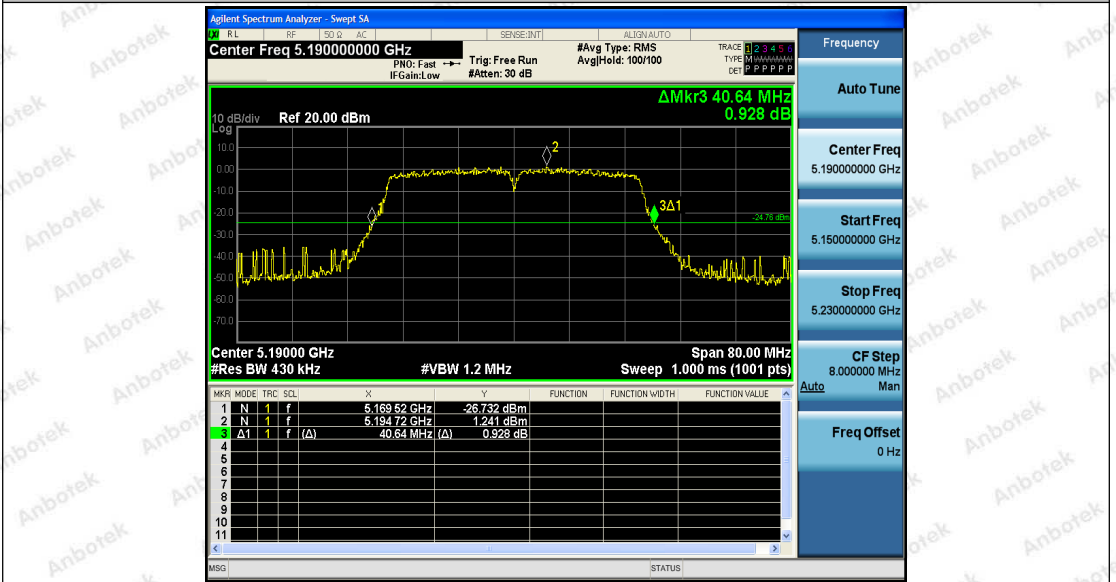

11N40SISO_Ant2_5190