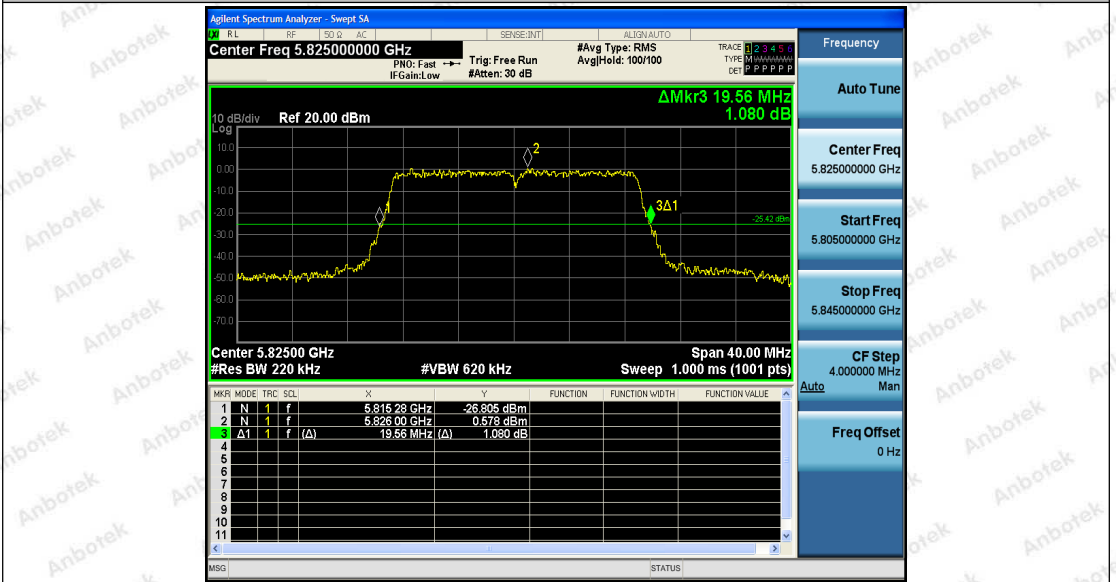

11AC20SISO_Ant2_5825