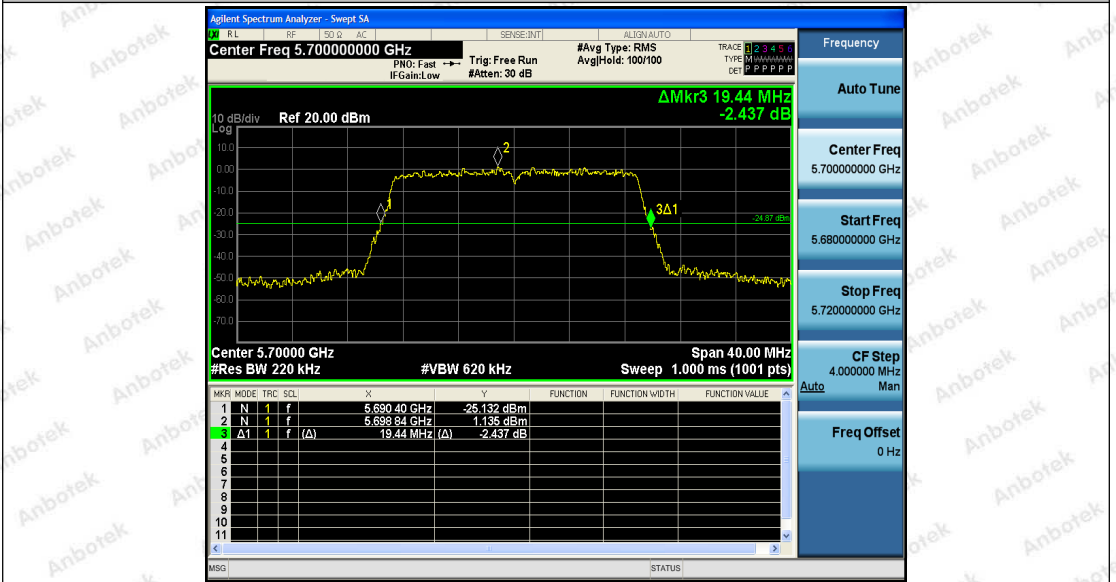

11AC20SISO_Ant1_5745