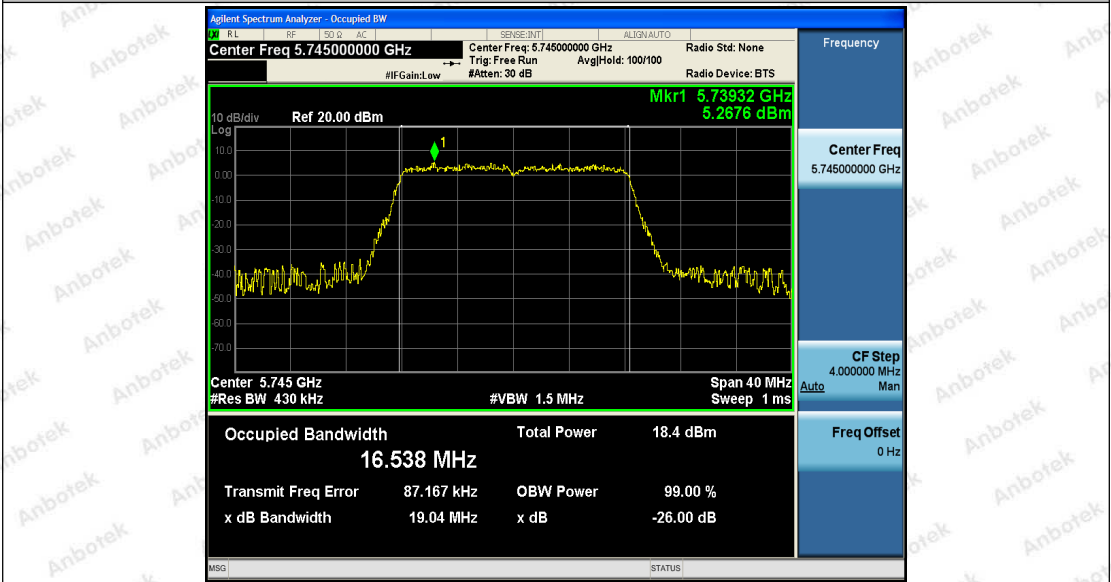

11A_Ant2_5745