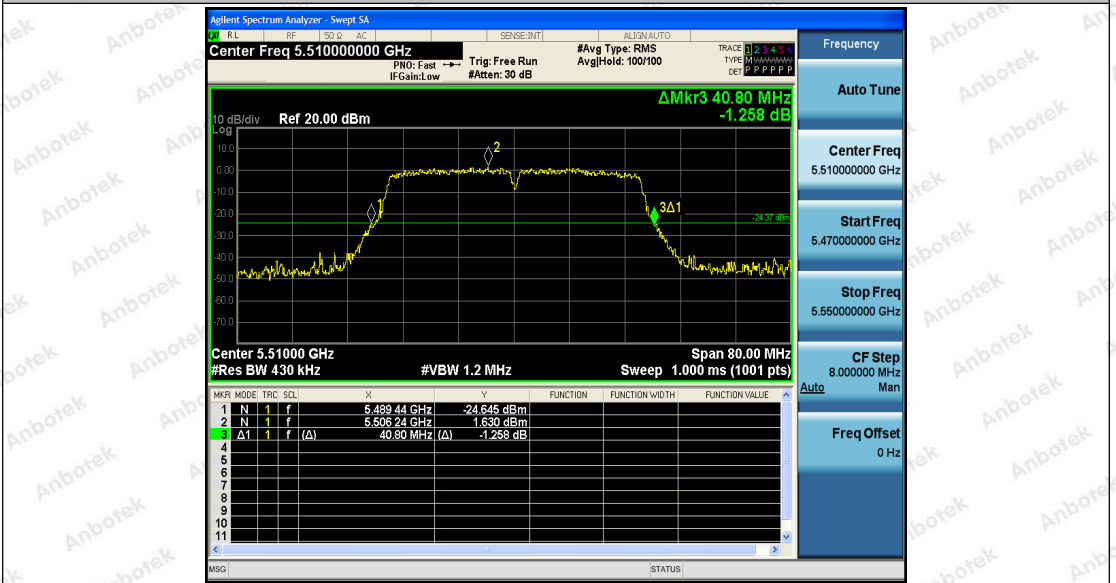

Shenzhen Anbotek Compliance Laboratory Limited

Address: 1/F., Building D, Sogood Science and Technology Park, Sanwei Community, Hangcheng Street, Bao'an District, Shenzhen, Guangdong, China.
Tel: (86) 755-26066440 Fax: (86) 755-26014772 Email: service@anbotek.com

Hotline 400-003-0500
www.anbotek.com