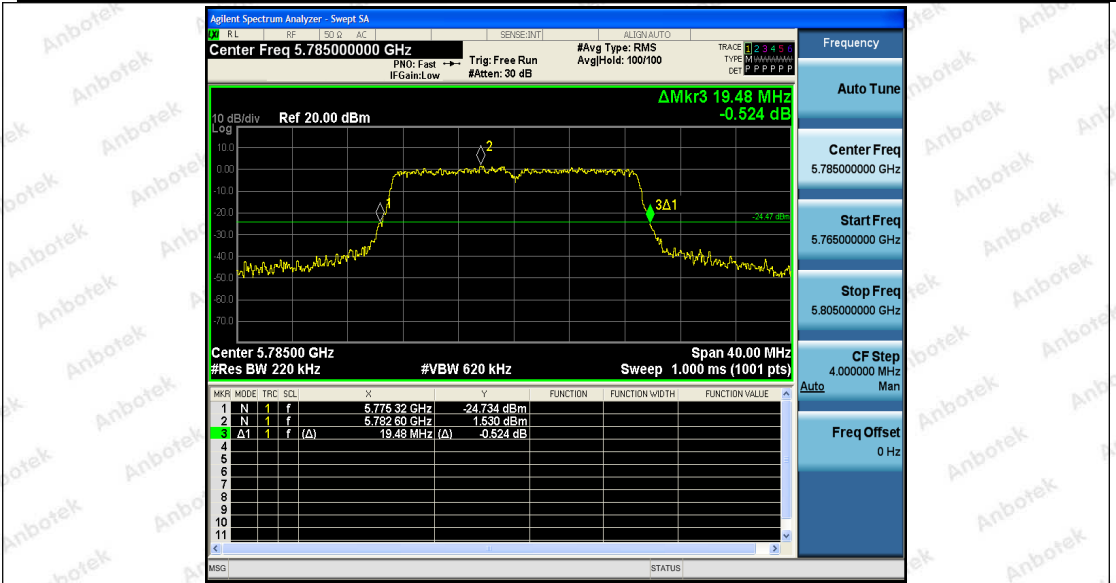

11AC20SISO_Ant1_5825