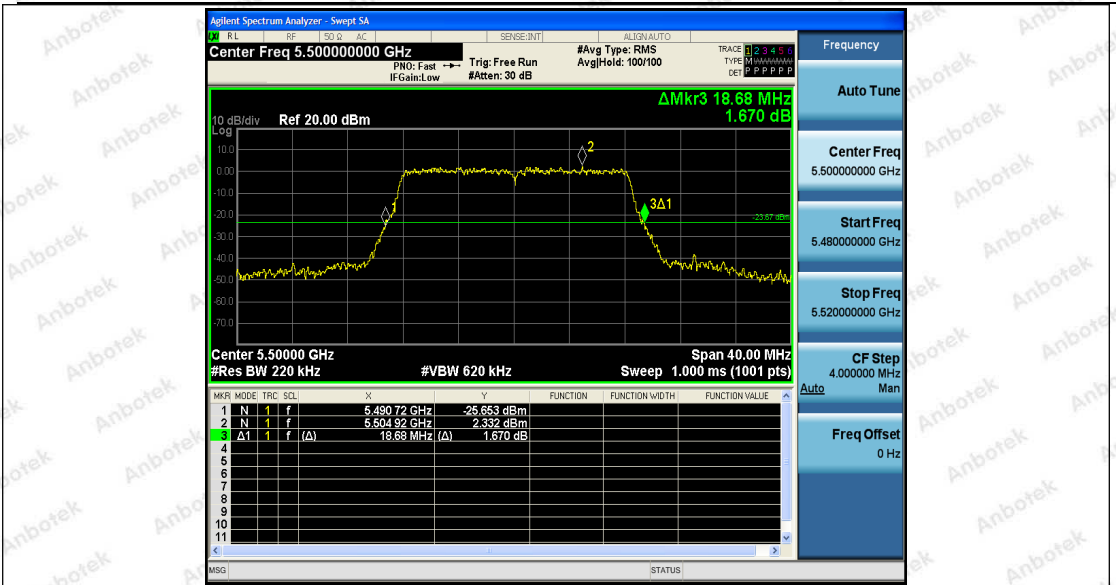

11A_Ant2_5500