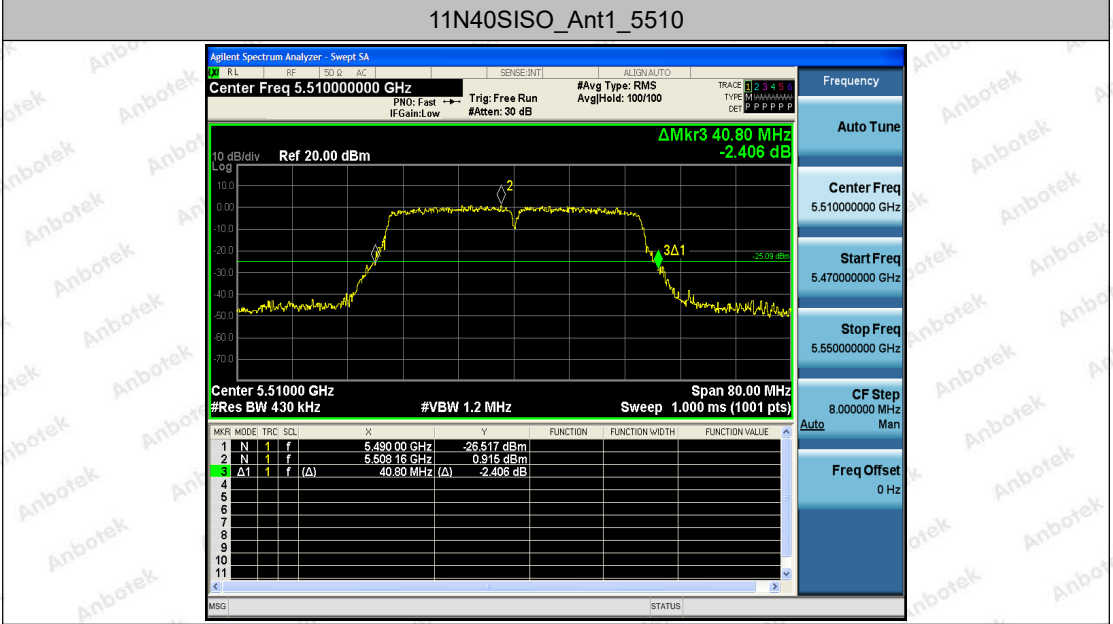

11N40SISO_Ant2_5510

Shenzhen Anbotek Compliance Laboratory Limited

Address: 1/F., Building D, Sogood Science and Technology Park, Sanwei Community, Hangcheng Street, Bao'an District, Shenzhen, Guangdong, China.
Tel: (86) 755-26066440 Fax: (86) 755-26014772 Email: service@anbotek.com

Hotline
400-003-0500
www.anbotek.com