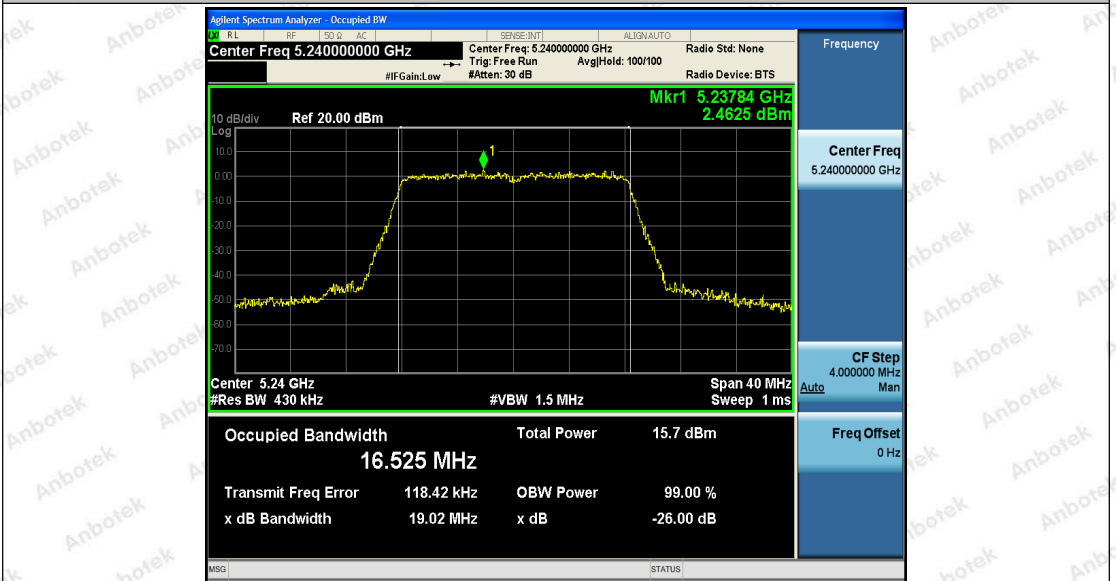

Shenzhen Anbotek Compliance Laboratory Limited

Address: 1/F., Building D, Sogood Science and Technology Park, Sanwei Community, Hangcheng Street, Bao'an District, Shenzhen, Guangdong, China.
Tel: (86) 755-26066440 Fax: (86) 755-26014772 Email: service@anbotek.com

Hotline 400-003-0500
www.anbotek.com