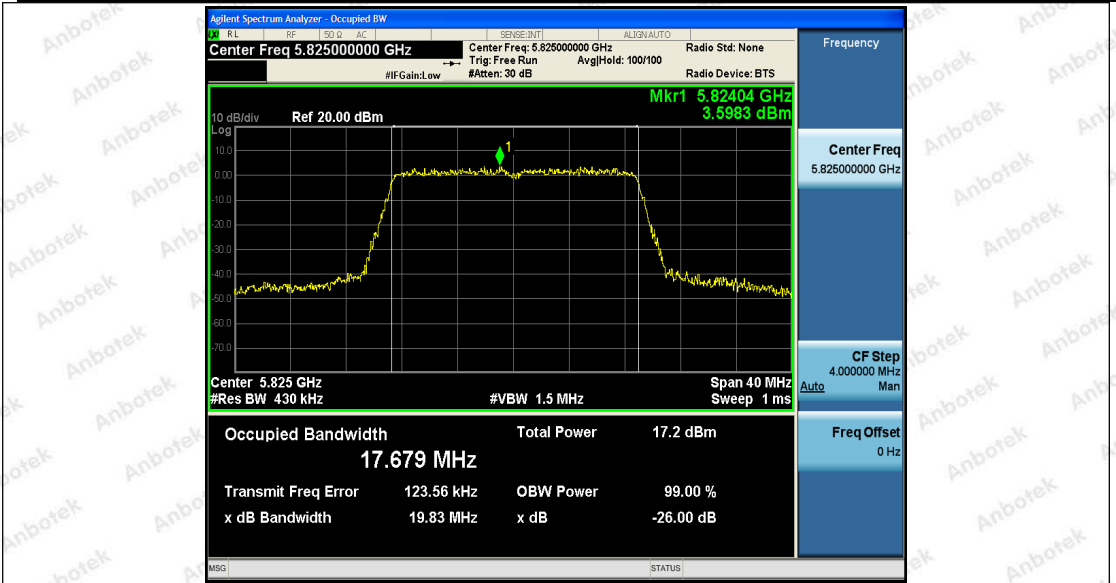

11A_Ant2_5825