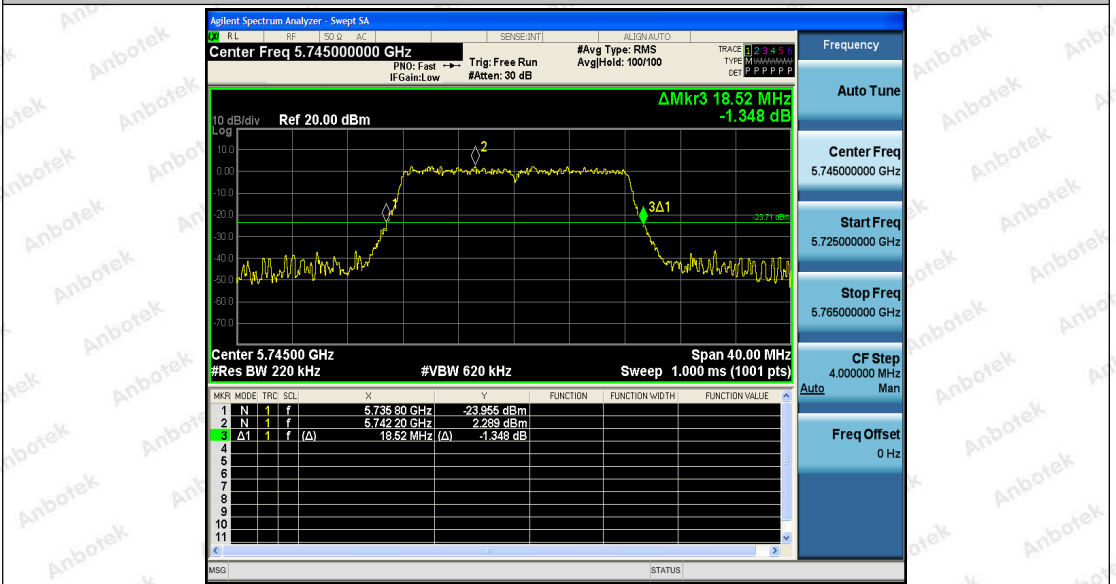

11A_Ant2_5745