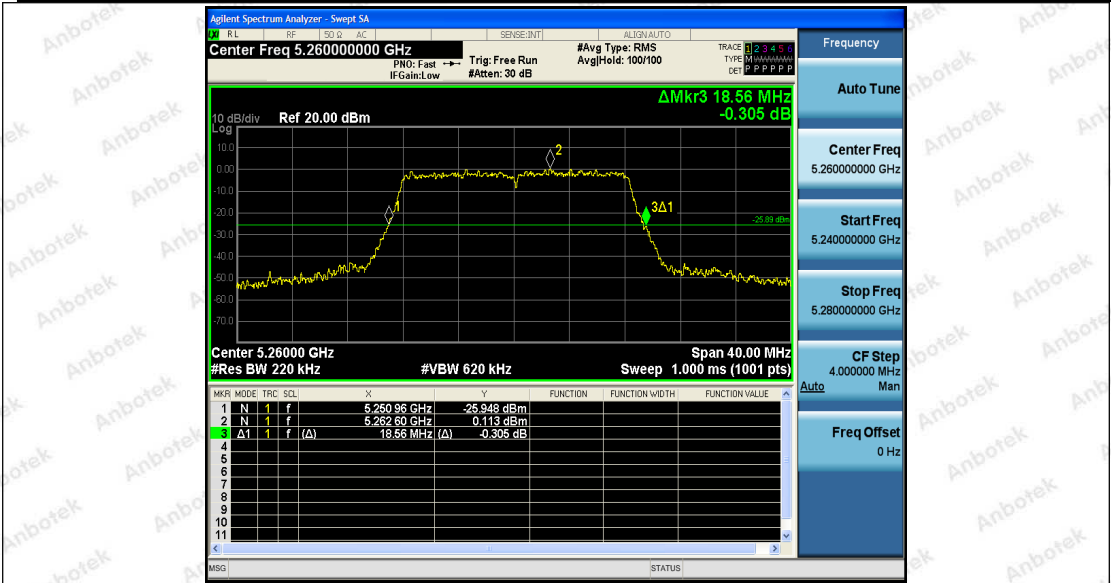

11A_Ant1_5300