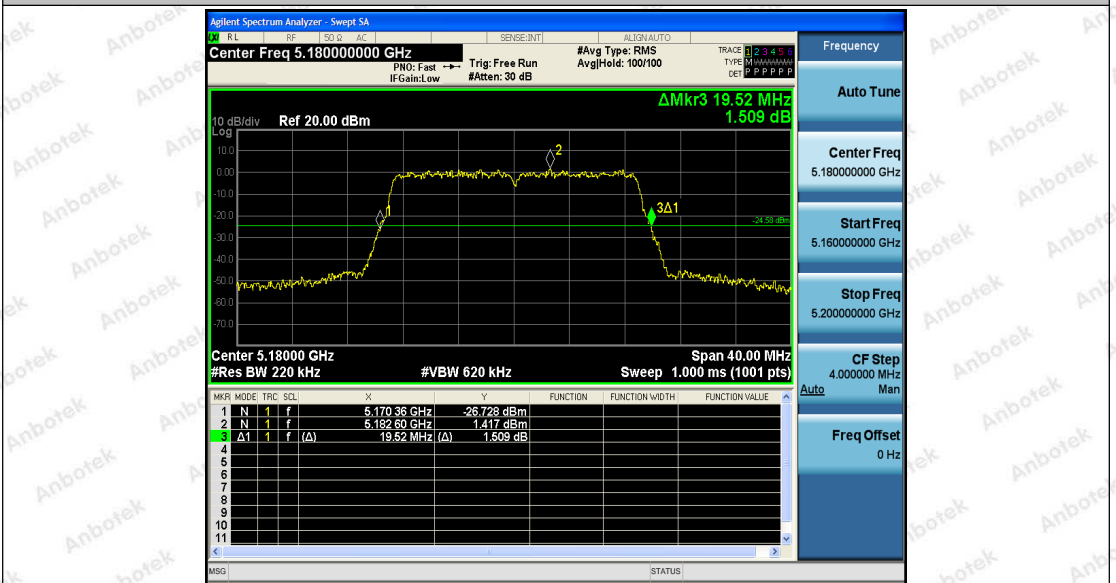

Shenzhen Anbotek Compliance Laboratory Limited

Address: 1/F., Building D, Sogood Science and Technology Park, Sanwei Community, Hangcheng Street, Bao'an District, Shenzhen, Guangdong, China.
Tel: (86) 755-26066440 Fax: (86) 755-26014772 Email: service@anbotek.com

Hotline 400-003-0500
www.anbotek.com