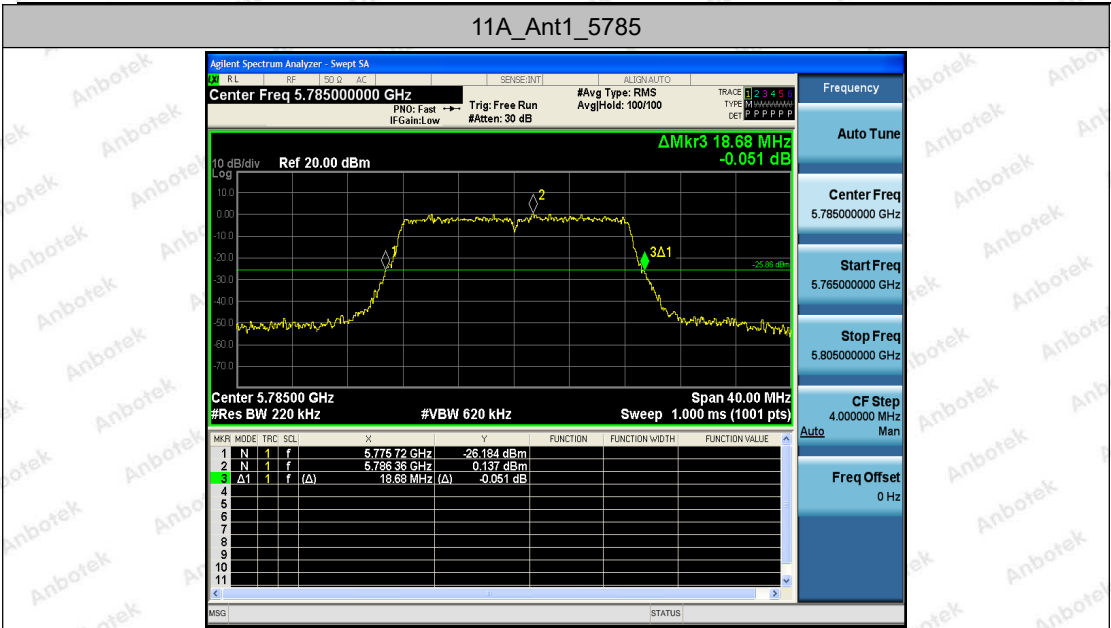

11A_Ant1_5825

Shenzhen Anbotek Compliance Laboratory Limited

Address: 1/F., Building D, Sogood Science and Technology Park, Sanwei Community, Hangcheng Street, Bao'an District, Shenzhen, Guangdong, China.

Tel: (86) 755-26066440 Fax: (86) 755-26014772 Email: service@anbotek.com

Hotline
400-003-0500
www.anbotek.com