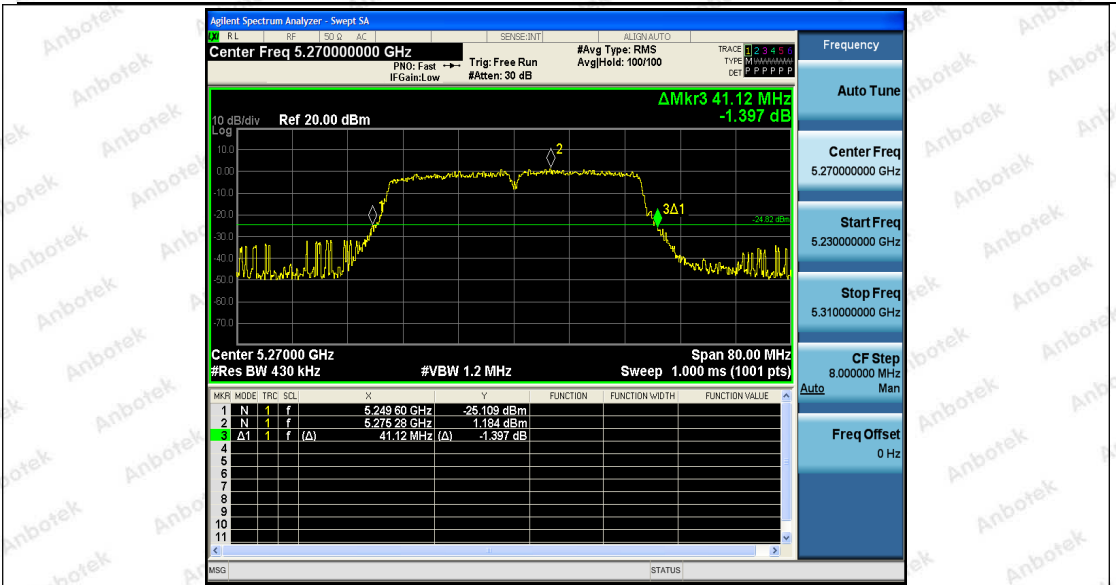

11N40SISO_Ant2_5270