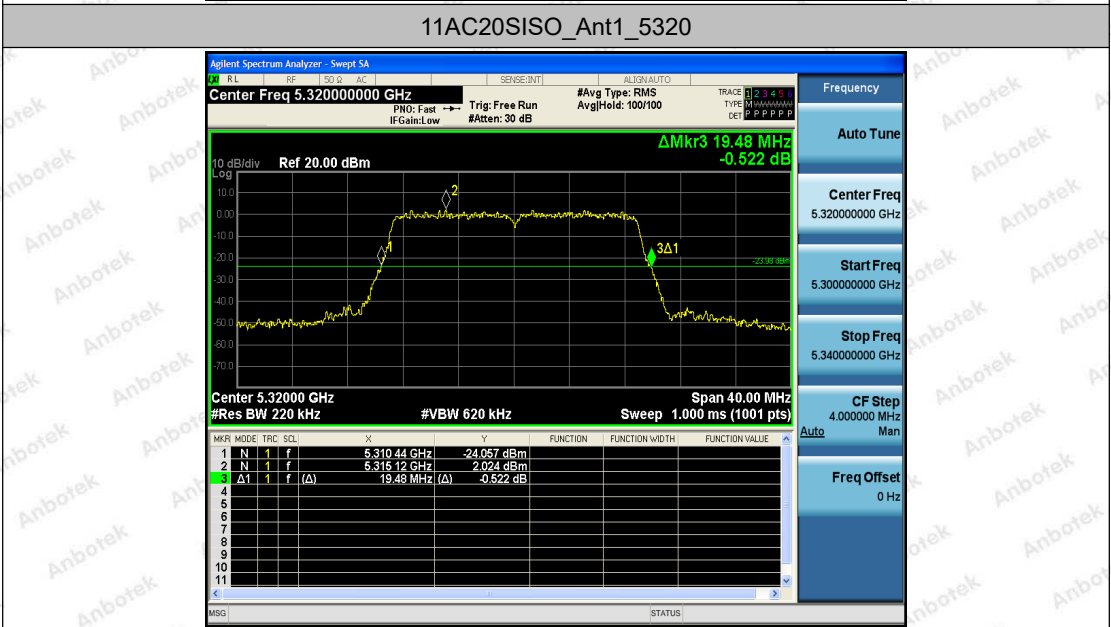

11AC20SISO_Ant2_5320

Shenzhen Anbotek Compliance Laboratory Limited

Address: 1/F., Building D, Sogood Science and Technology Park, Sanwei Community, Hangcheng Street, Bao'an District, Shenzhen, Guangdong, China.
Tel: (86) 755-26066440 Fax: (86) 755-26014772 Email: service@anbotek.com

Hotline
400-003-0500
www.anbotek.com