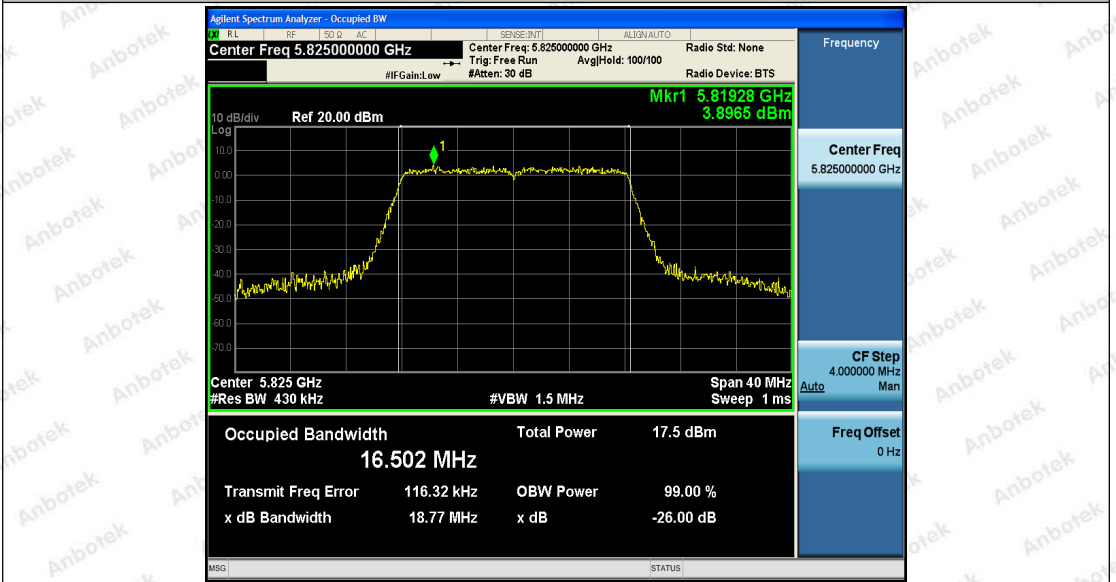

11N20SISO_Ant1_5180