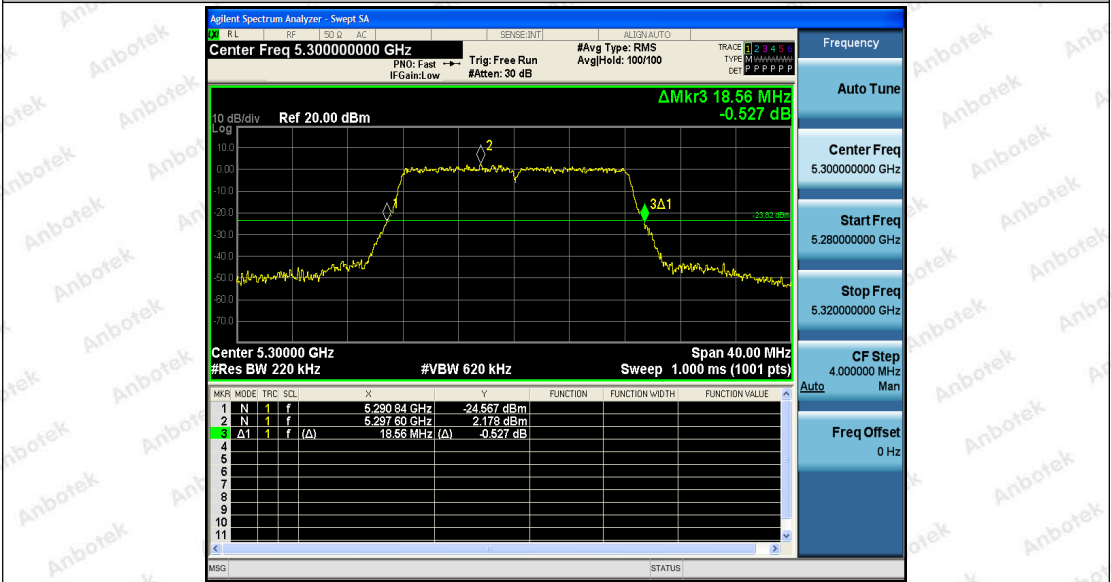

11A_Ant2_5300