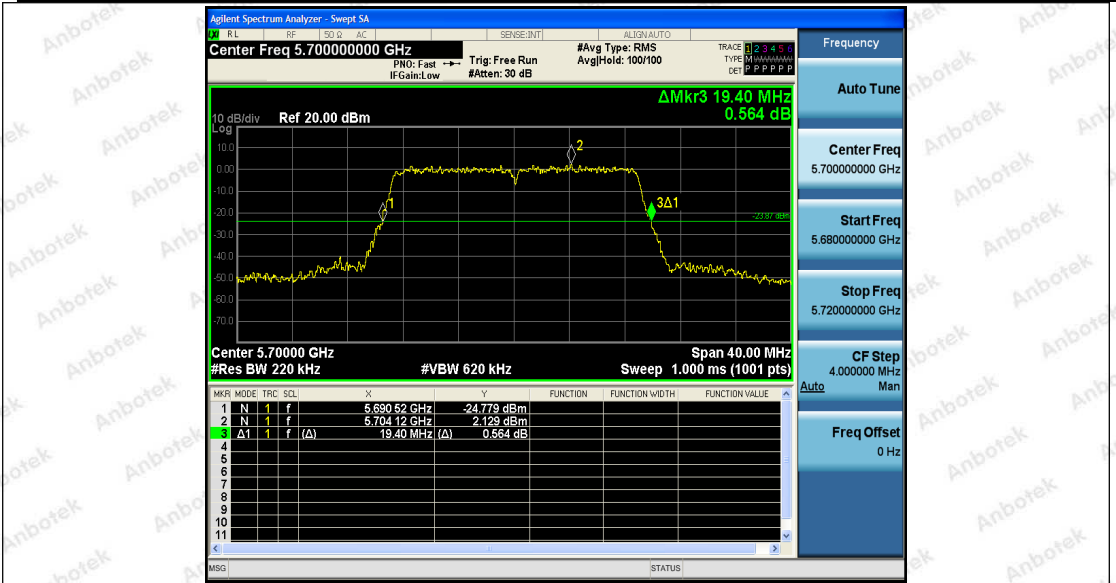

11AC20SISO_Ant2_5700