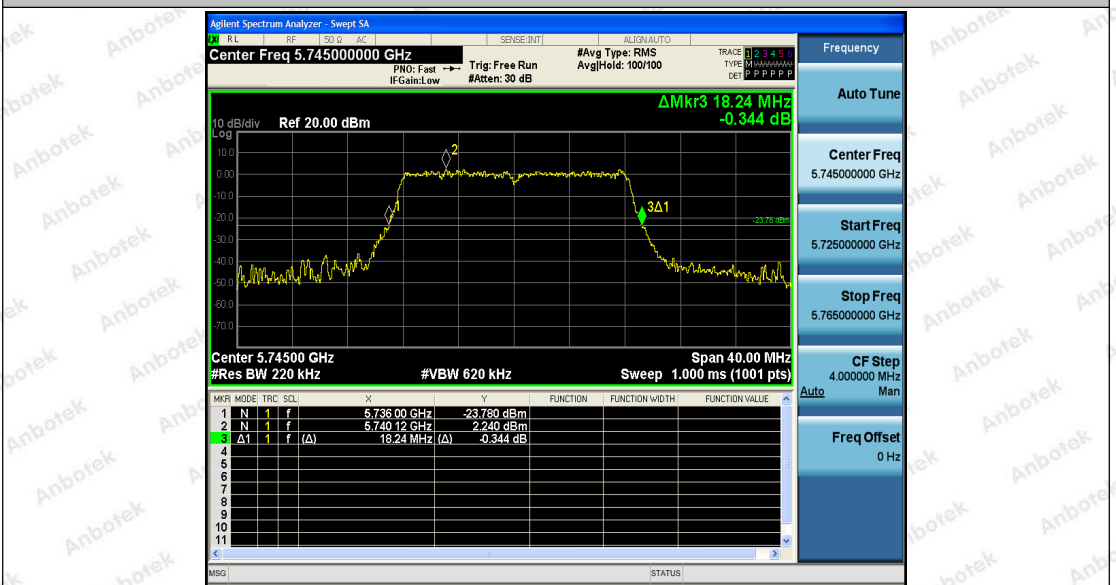

Shenzhen Anbotek Compliance Laboratory Limited

Address: 1/F., Building D, Sogood Science and Technology Park, Sanwei Community, Hangcheng Street, Bao'an District, Shenzhen, Guangdong, China.
Tel: (86) 755-26066440 Fax: (86) 755-26014772 Email: service@anbotek.com

Hotline
400-003-0500
www.anbotek.com