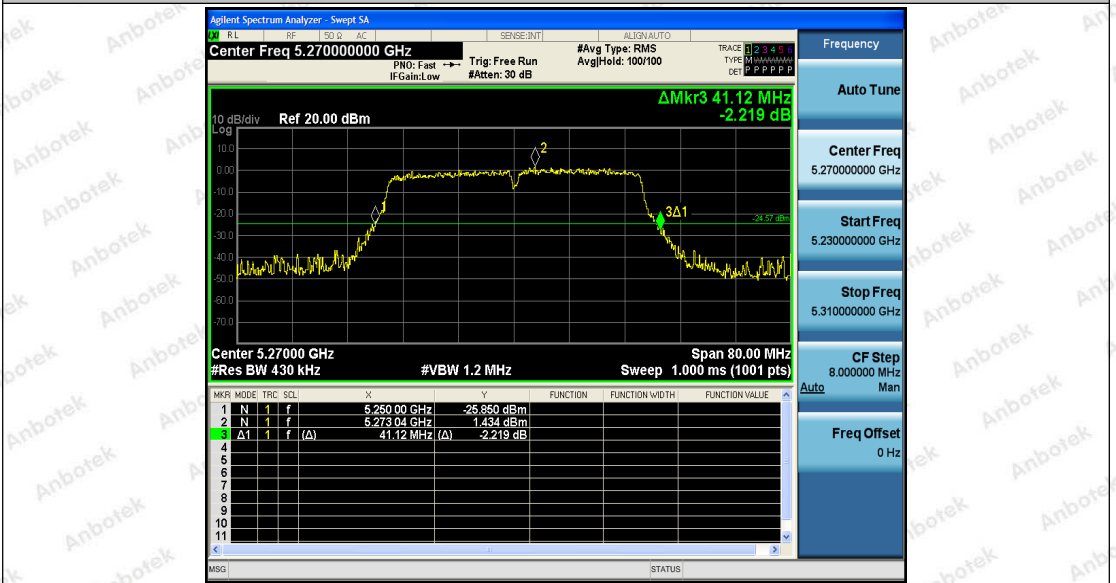

Shenzhen Anbotek Compliance Laboratory Limited

Address: 1/F., Building D, Sogood Science and Technology Park, Sanwei Community, Hangcheng Street, Bao'an District, Shenzhen, Guangdong, China.
Tel: (86) 755-26066440 Fax: (86) 755-26014772 Email: service@anbotek.com

Hotline
400-003-0500
www.anbotek.com