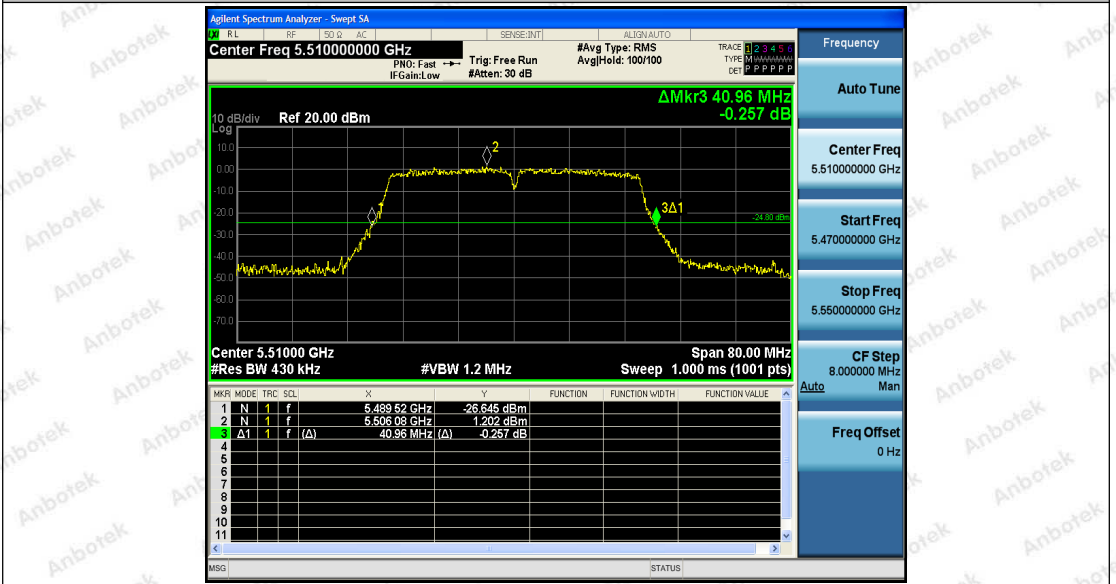

11AC40SISO_Ant2_5510