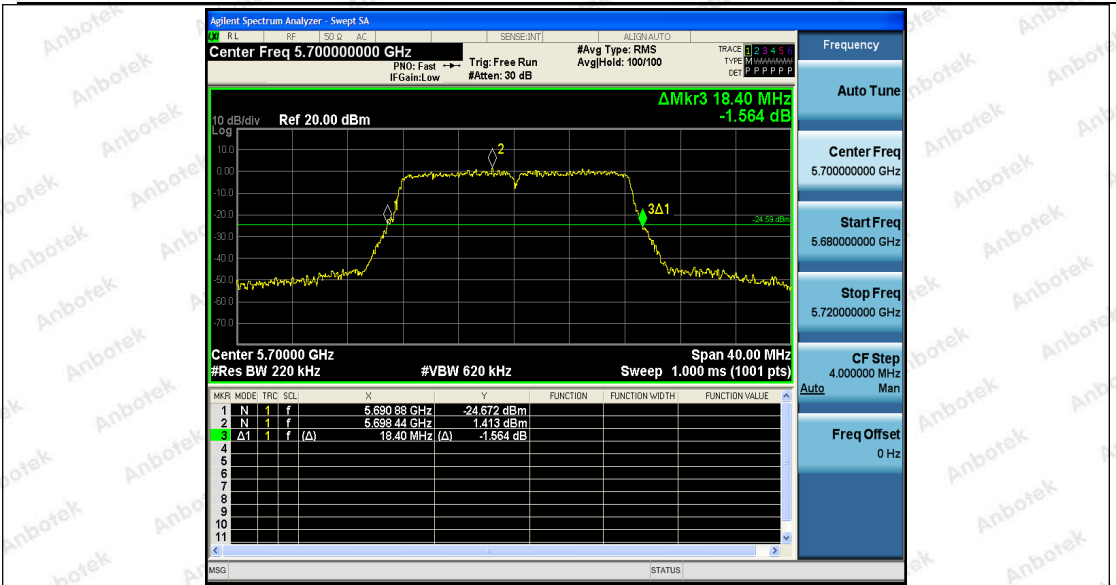

11A_Ant1_5745