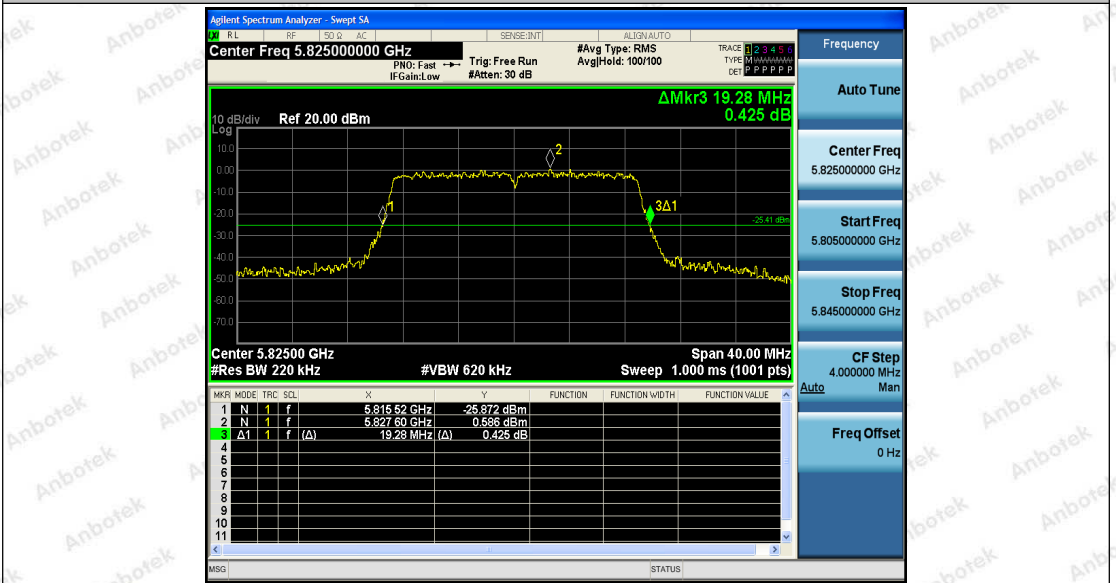

Shenzhen Anbotek Compliance Laboratory Limited

Address: 1/F., Building D, Sogood Science and Technology Park, Sanwei Community, Hangcheng Street, Bao'an District, Shenzhen, Guangdong, China.
Tel: (86) 755-26066440 Fax: (86) 755-26014772 Email: service@anbotek.com

Hotline
400-003-0500
www.anbotek.com