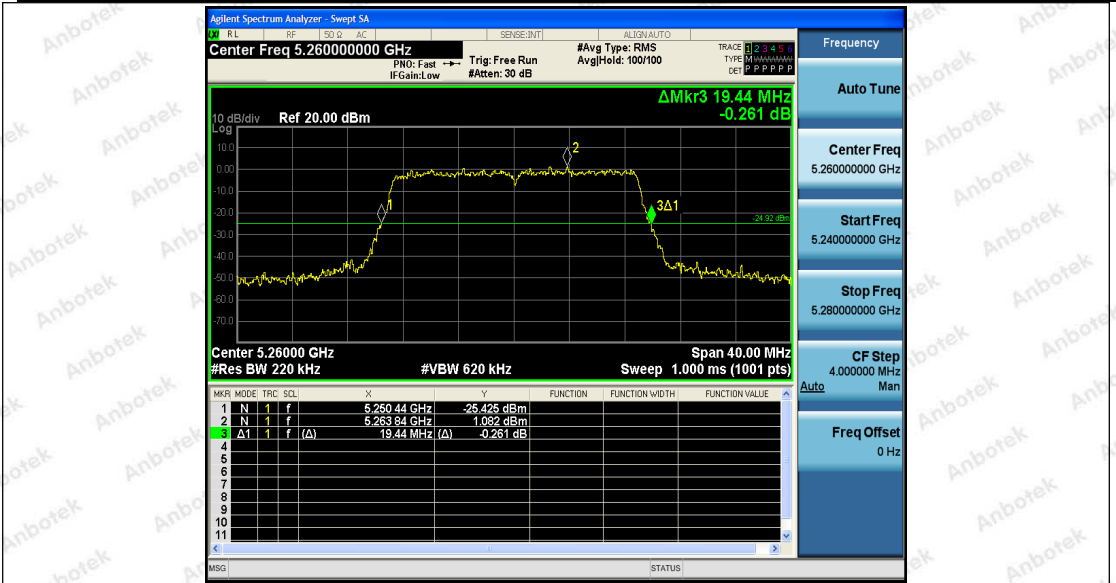

11AC20SISO_Ant2_5260