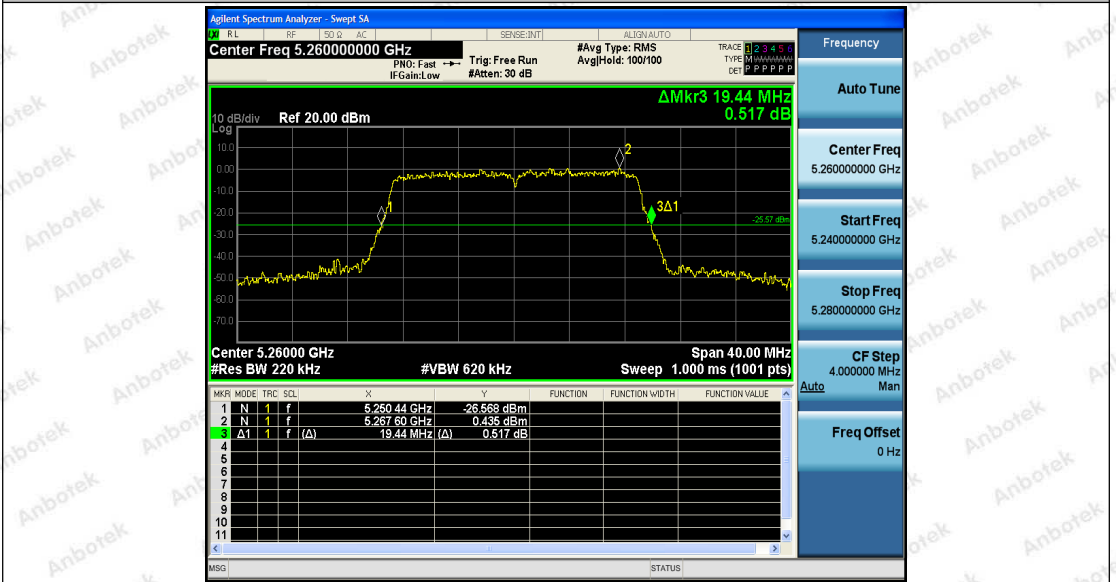

11AC20SISO_Ant1_5300