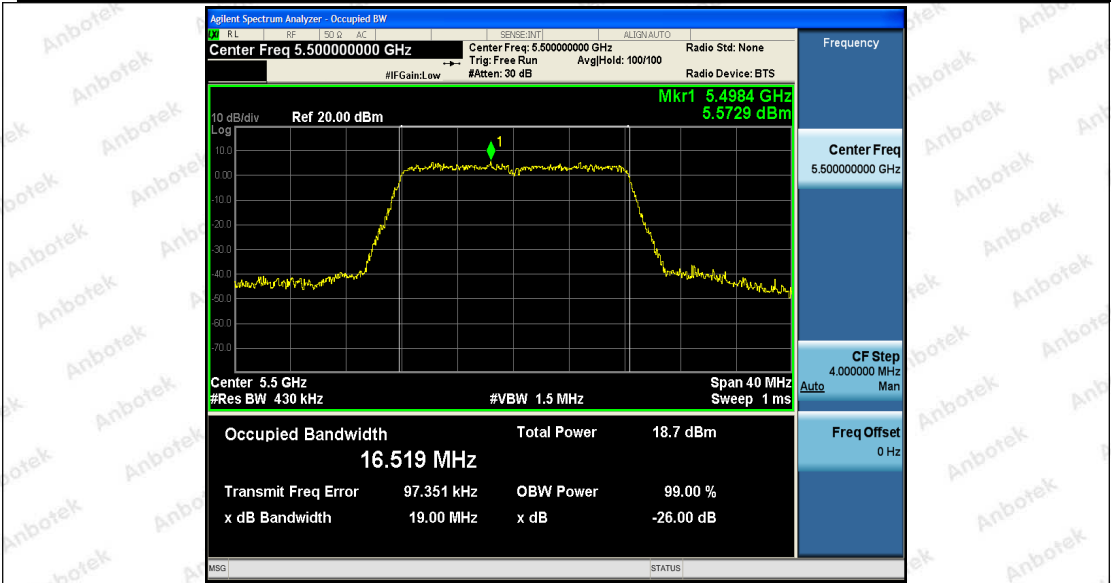

11A_Ant2_5500