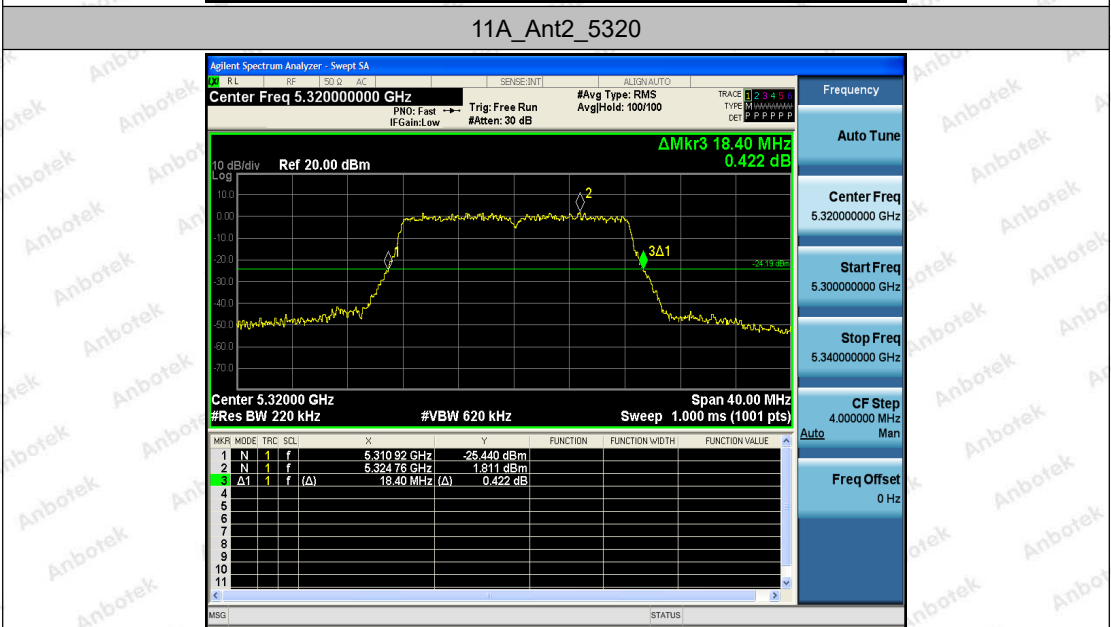

11A_Ant1_5500

Shenzhen Anbotek Compliance Laboratory Limited

Address: 1/F., Building D, Sogood Science and Technology Park, Sanwei Community, Hangcheng Street, Bao'an District, Shenzhen, Guangdong, China.

Tel: (86) 755-26066440 Fax: (86) 755-26014772 Email: service@anbotek.com

Hotline
400-003-0500
www.anbotek.com