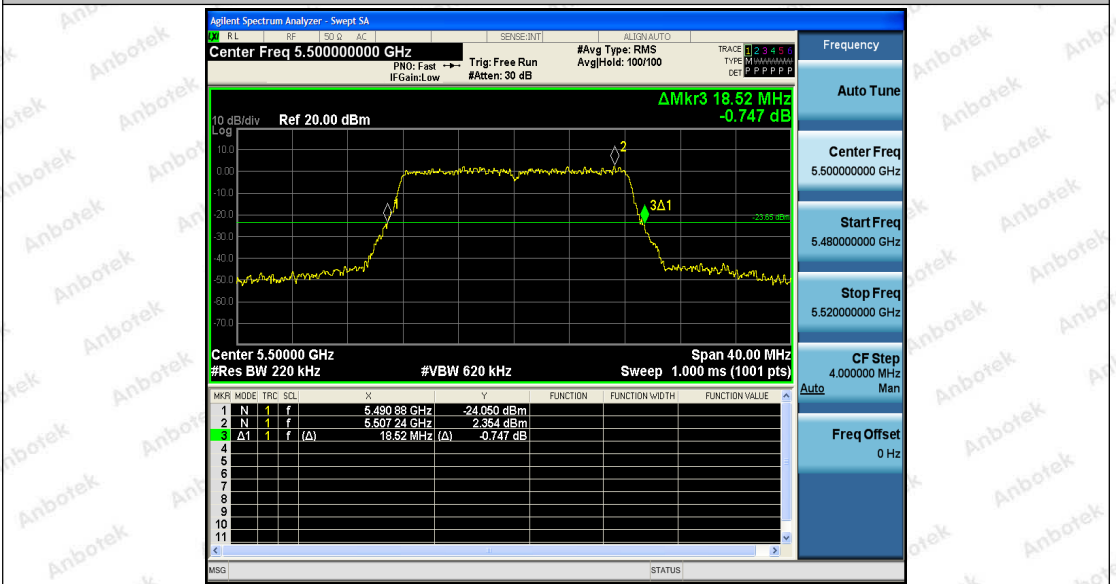

11A_Ant1_5600