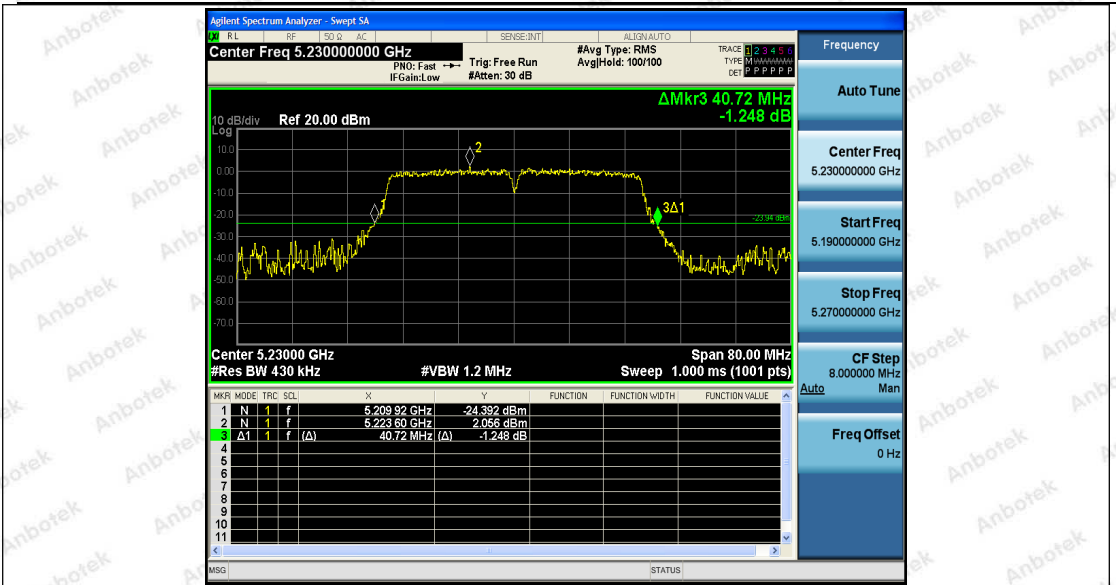

11AC40SISO_Ant2_5230