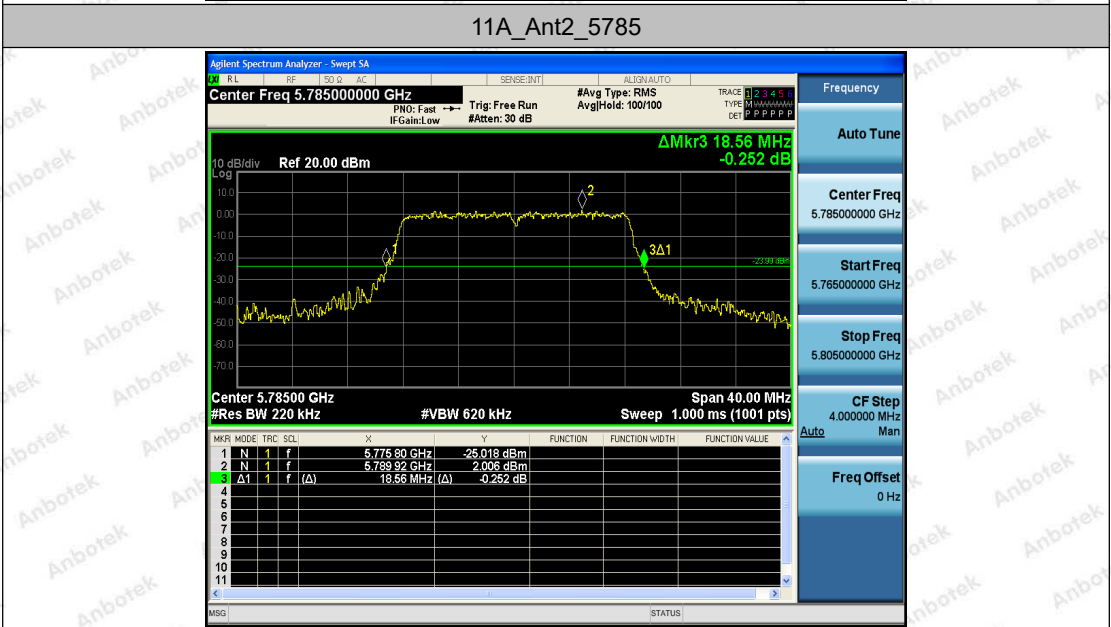

11A_Ant1_5825

Shenzhen Anbotek Compliance Laboratory Limited

Address: 1/F., Building D, Sogood Science and Technology Park, Sanwei Community, Hangcheng Street, Bao'an District, Shenzhen, Guangdong, China.

Tel: (86) 755-26066440 Fax: (86) 755-26014772 Email: service@anbotek.com

Hotline
400-003-0500
www.anbotek.com