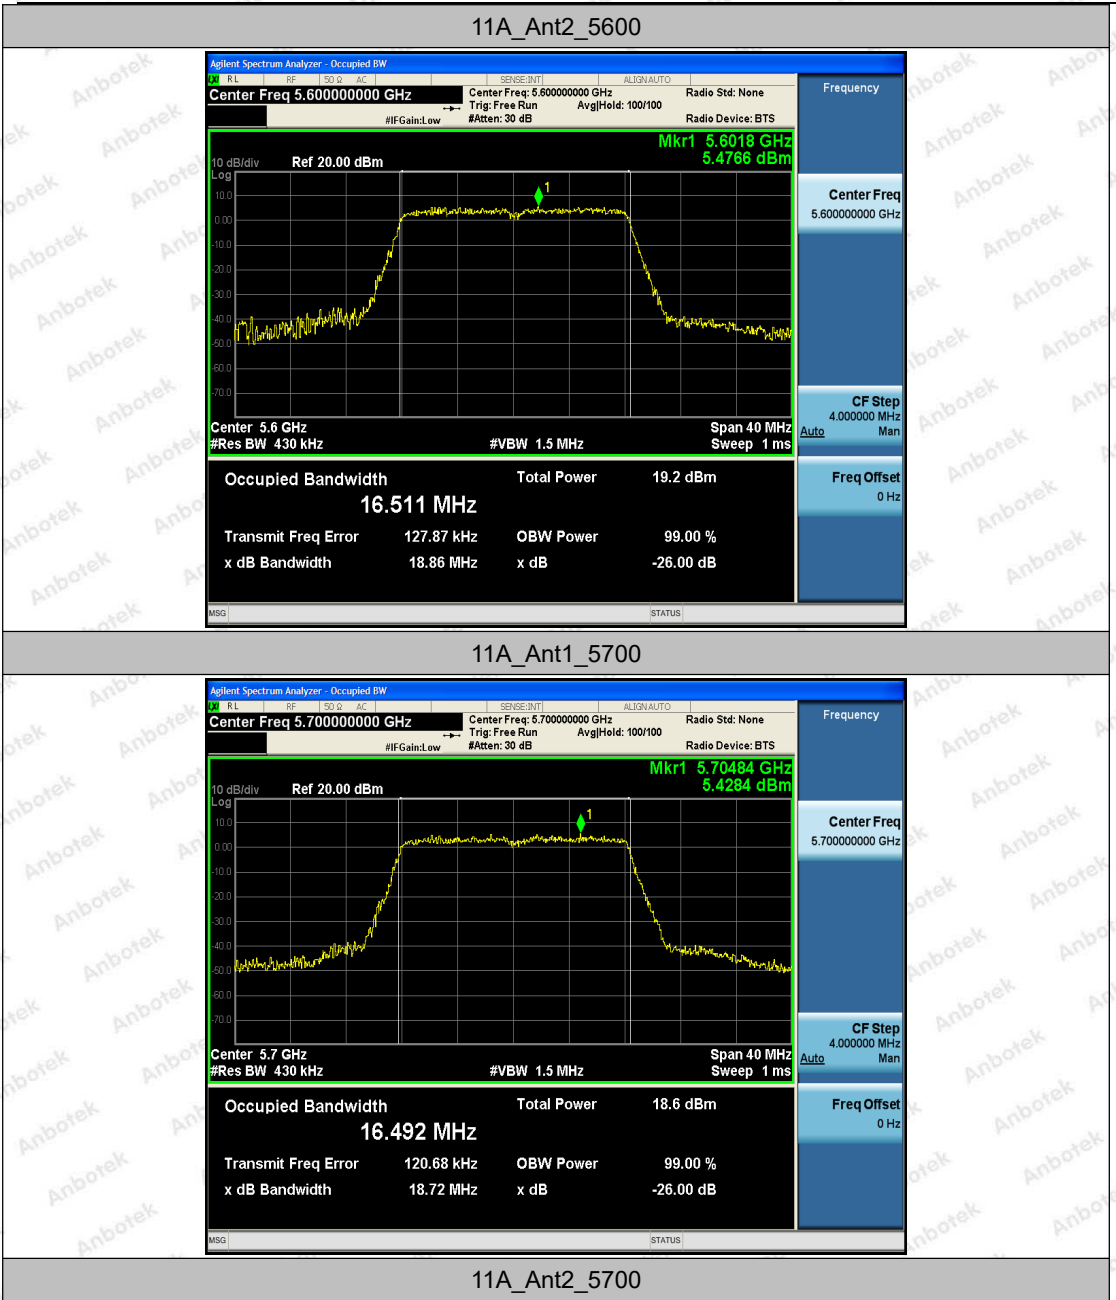

Shenzhen Anbotek Compliance Laboratory Limited

Address: 1/F., Building D, Sogood Science and Technology Park, Sanwei Community, Hangcheng Street, Bao'an District, Shenzhen, Guangdong, China.
Tel: (86) 755-26066440 Fax: (86) 755-26014772 Email: service@anbotek.com

Hotline
400-003-0500
www.anbotek.com