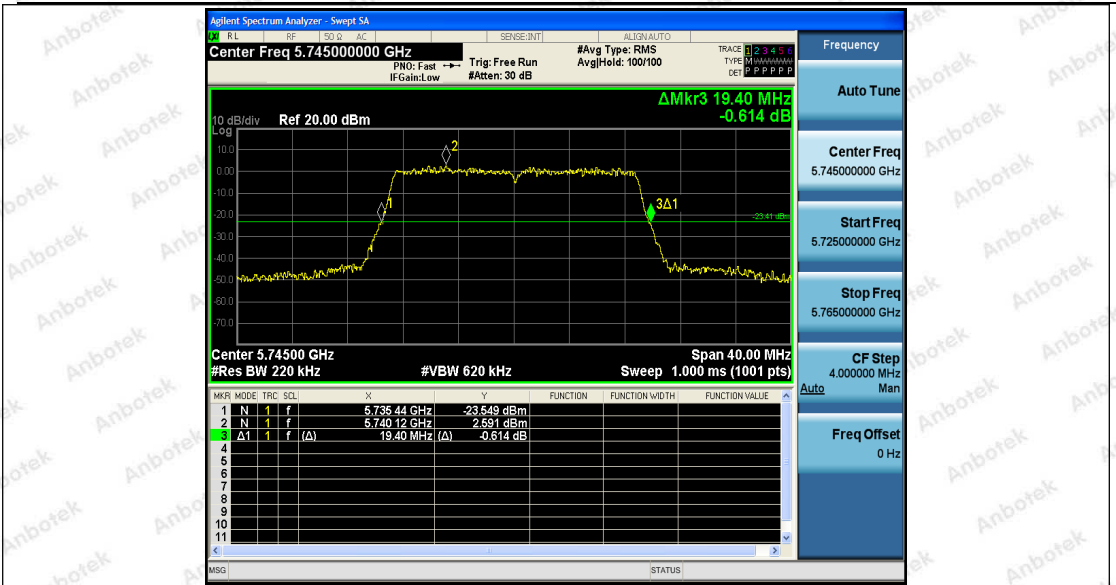

11N20SISO_Ant2_5745