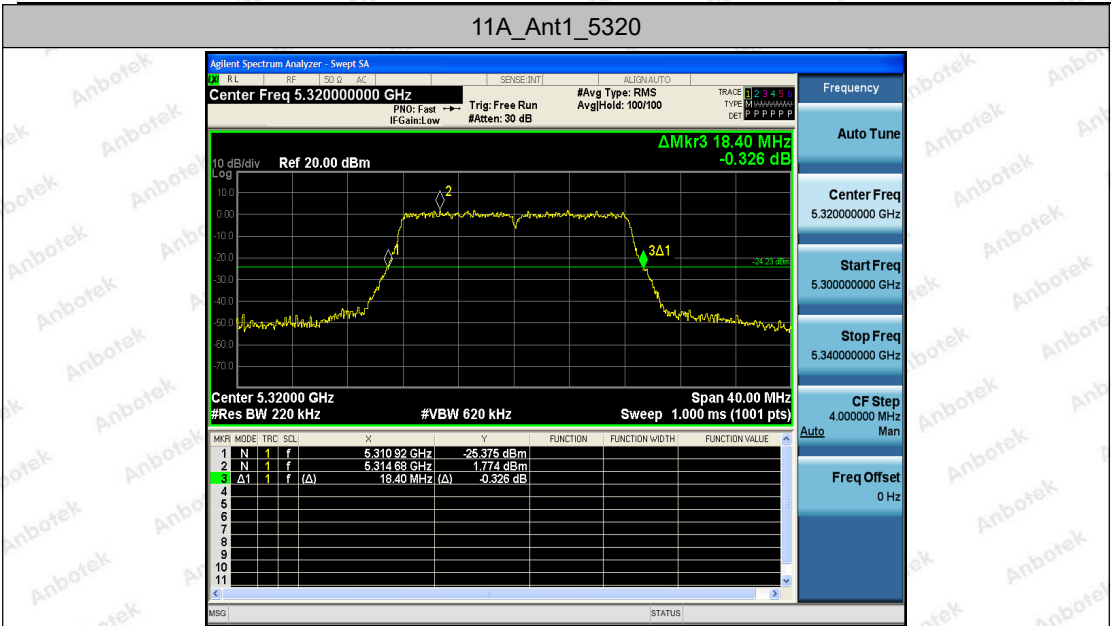

11A_Ant1_5500

Shenzhen Anbotek Compliance Laboratory Limited

Address: 1/F., Building D, Sogood Science and Technology Park, Sanwei Community, Hangcheng Street, Bao'an District, Shenzhen, Guangdong, China.

Tel: (86) 755-26066440 Fax: (86) 755-26014772 Email: service@anbotek.com

Hotline
400-003-0500
www.anbotek.com