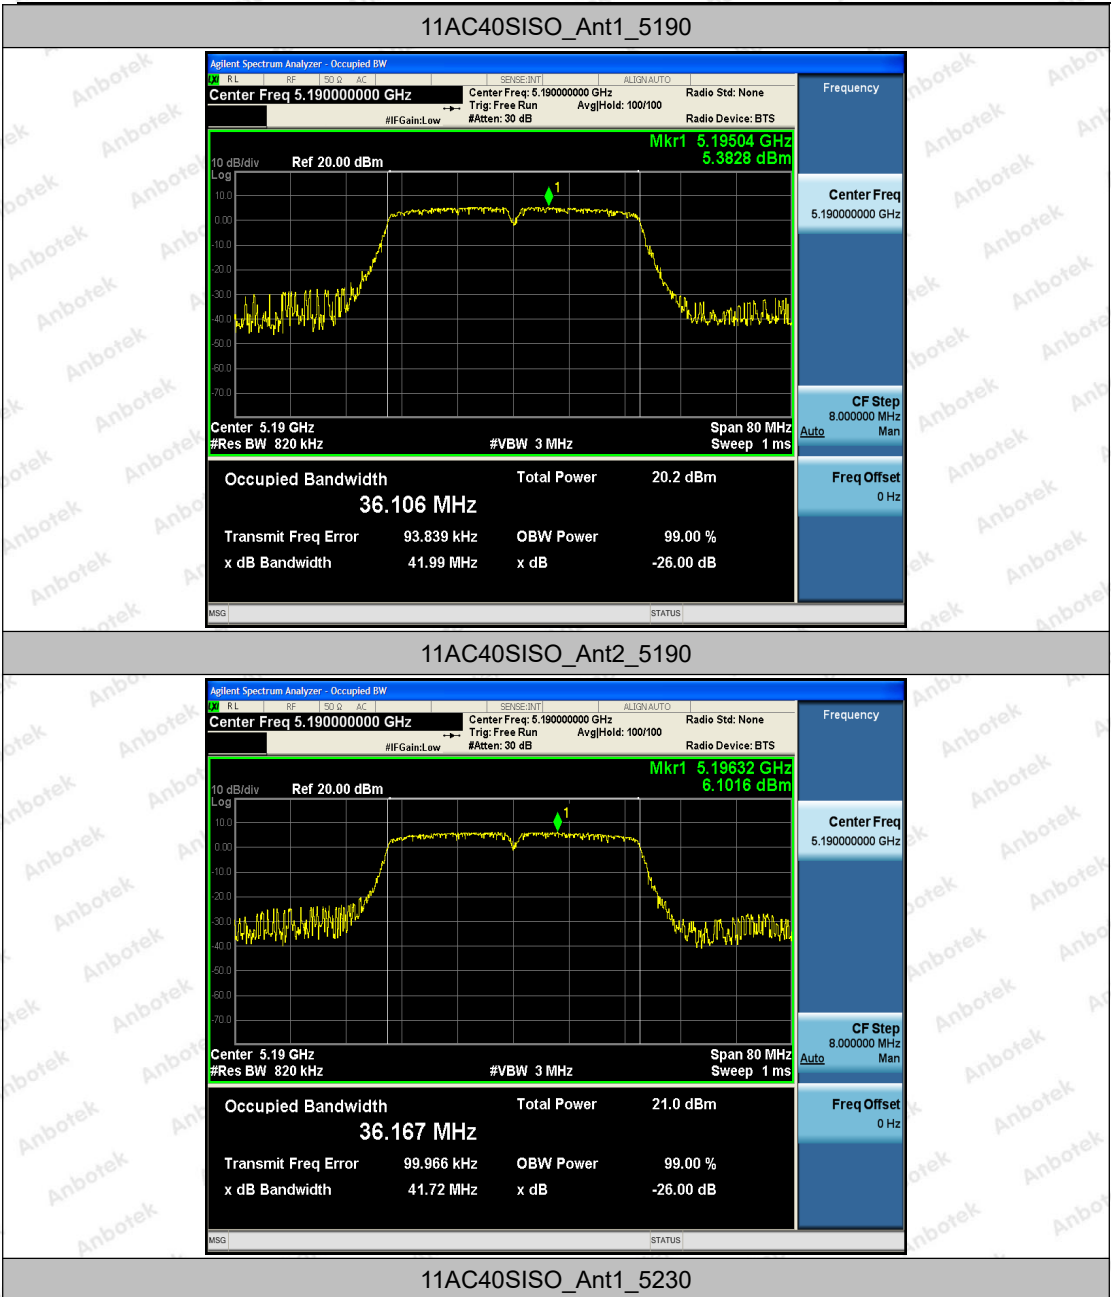

Shenzhen Anbotek Compliance Laboratory Limited

Address: 1/F., Building D, Sogood Science and Technology Park, Sanwei Community, Hangcheng Street, Bao'an District, Shenzhen, Guangdong, China.
Tel: (86) 755-26066440 Fax: (86) 755-26014772 Email: service@anbotek.com

Hotline
400-003-0500
www.anbotek.com