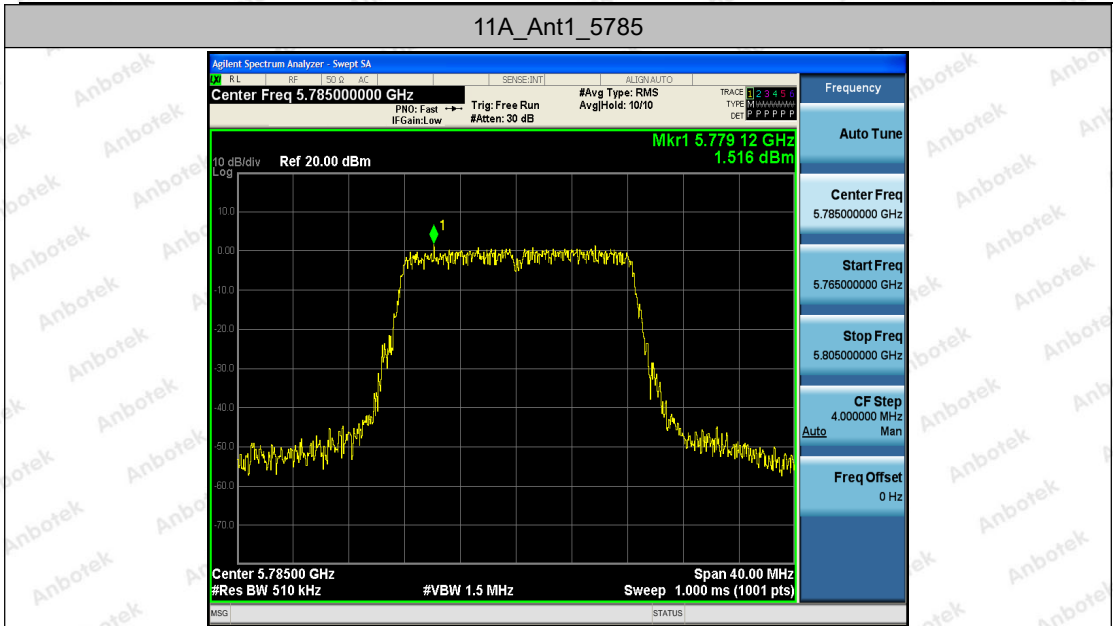

11A_Ant1_5825

Shenzhen Anbotek Compliance Laboratory Limited

Address: 1/F., Building D, Sogood Science and Technology Park, Sanwei Community, Hangcheng Street, Bao'an District, Shenzhen, Guangdong, China.

Tel: (86) 755-26066440 Fax: (86) 755-26014772 Email: service@anbotek.com

Hotline
400-003-0500
www.anbotek.com