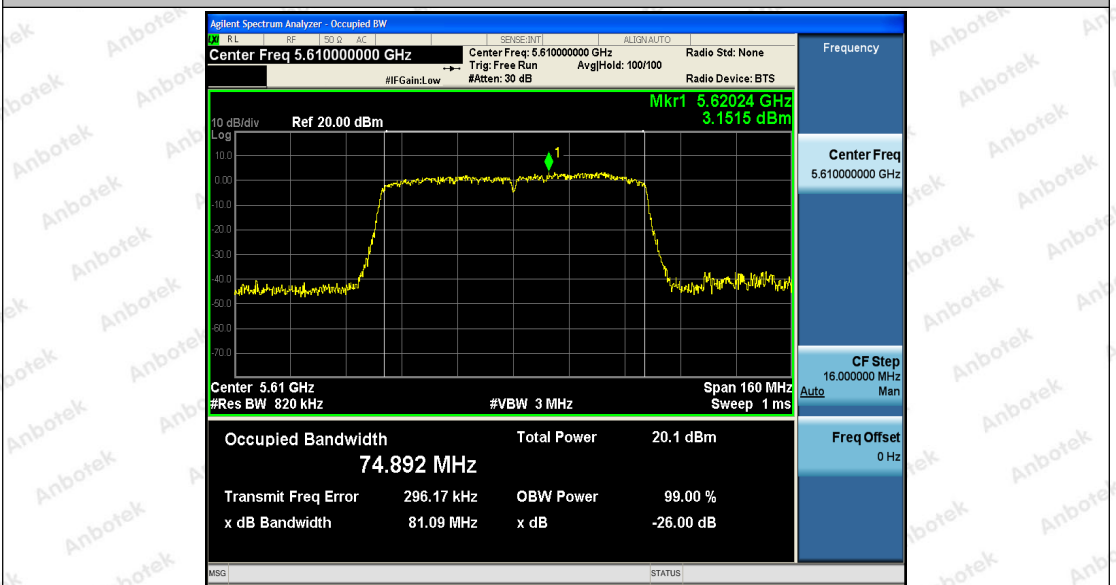

Shenzhen Anbotek Compliance Laboratory Limited

Address: 1/F., Building D, Sogood Science and Technology Park, Sanwei Community, Hangcheng Street, Bao'an District, Shenzhen, Guangdong, China.
Tel: (86) 755-26066440 Fax: (86) 755-26014772 Email: service@anbotek.com

Hotline 400-003-0500
www.anbotek.com