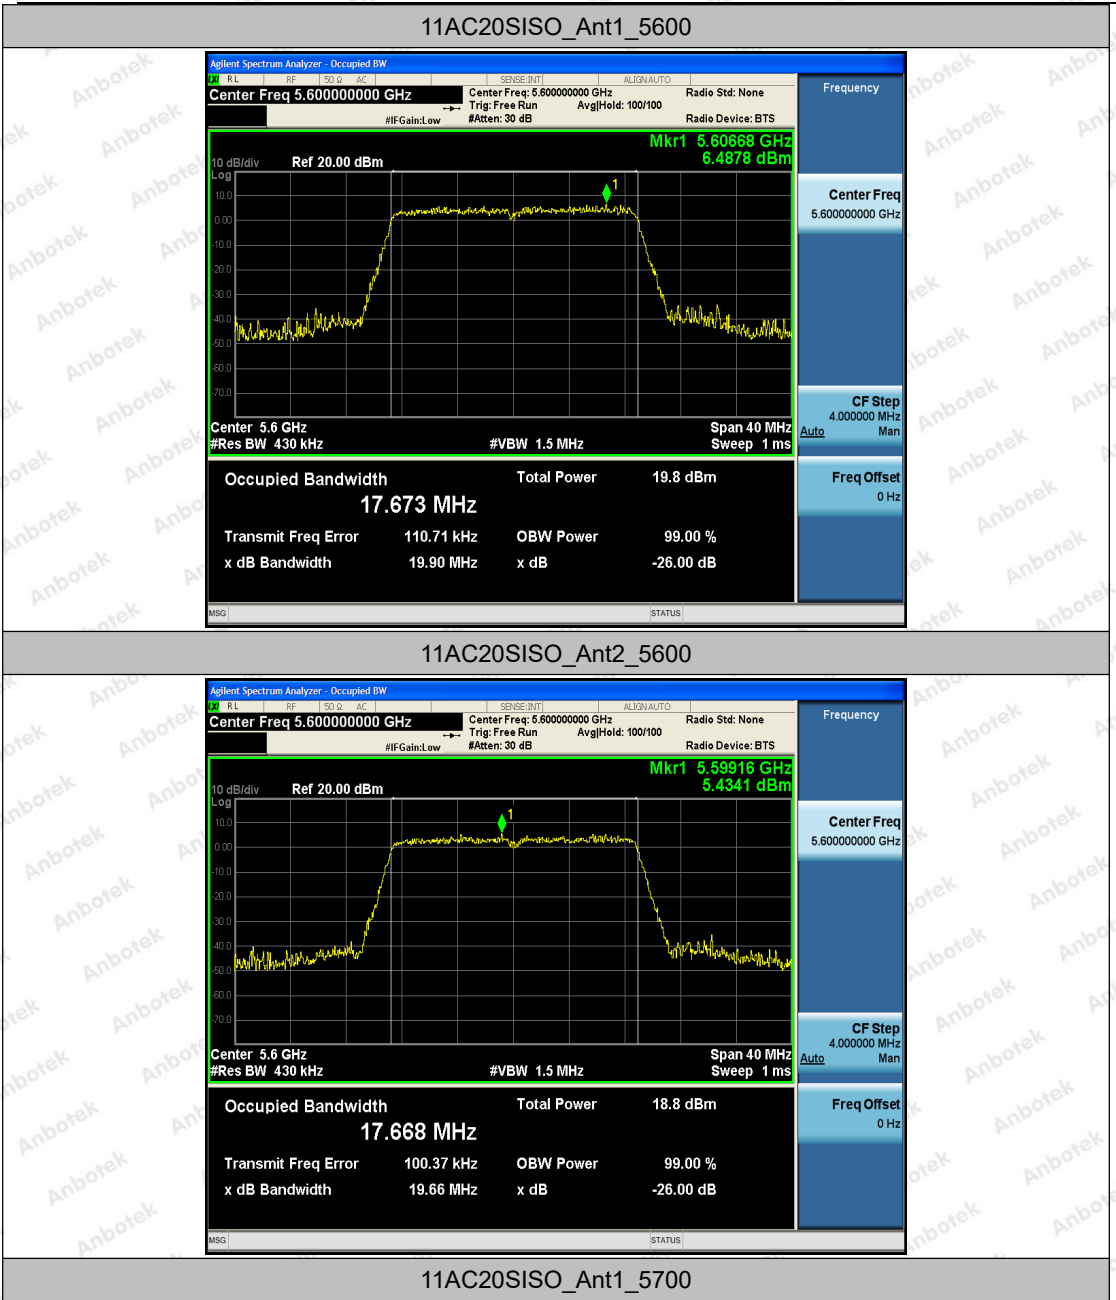

Shenzhen Anbotek Compliance Laboratory Limited

Address: 1/F., Building D, Sogood Science and Technology Park, Sanwei Community, Hangcheng Street, Bao'an District, Shenzhen, Guangdong, China.
Tel: (86) 755-26066440 Fax: (86) 755-26014772 Email: service@anbotek.com

Hotline
400-003-0500
www.anbotek.com