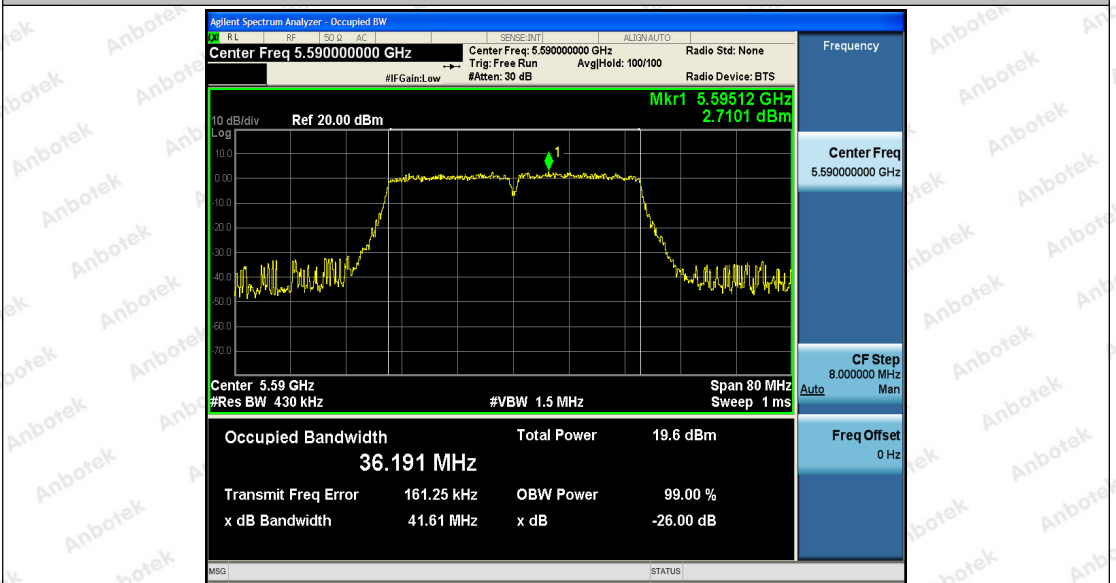

Shenzhen Anbotek Compliance Laboratory Limited

Address: 1/F., Building D, Sogood Science and Technology Park, Sanwei Community, Hangcheng Street, Bao'an District, Shenzhen, Guangdong, China.
Tel: (86) 755-26066440 Fax: (86) 755-26014772 Email: service@anbotek.com

Hotline 400-003-0500
www.anbotek.com