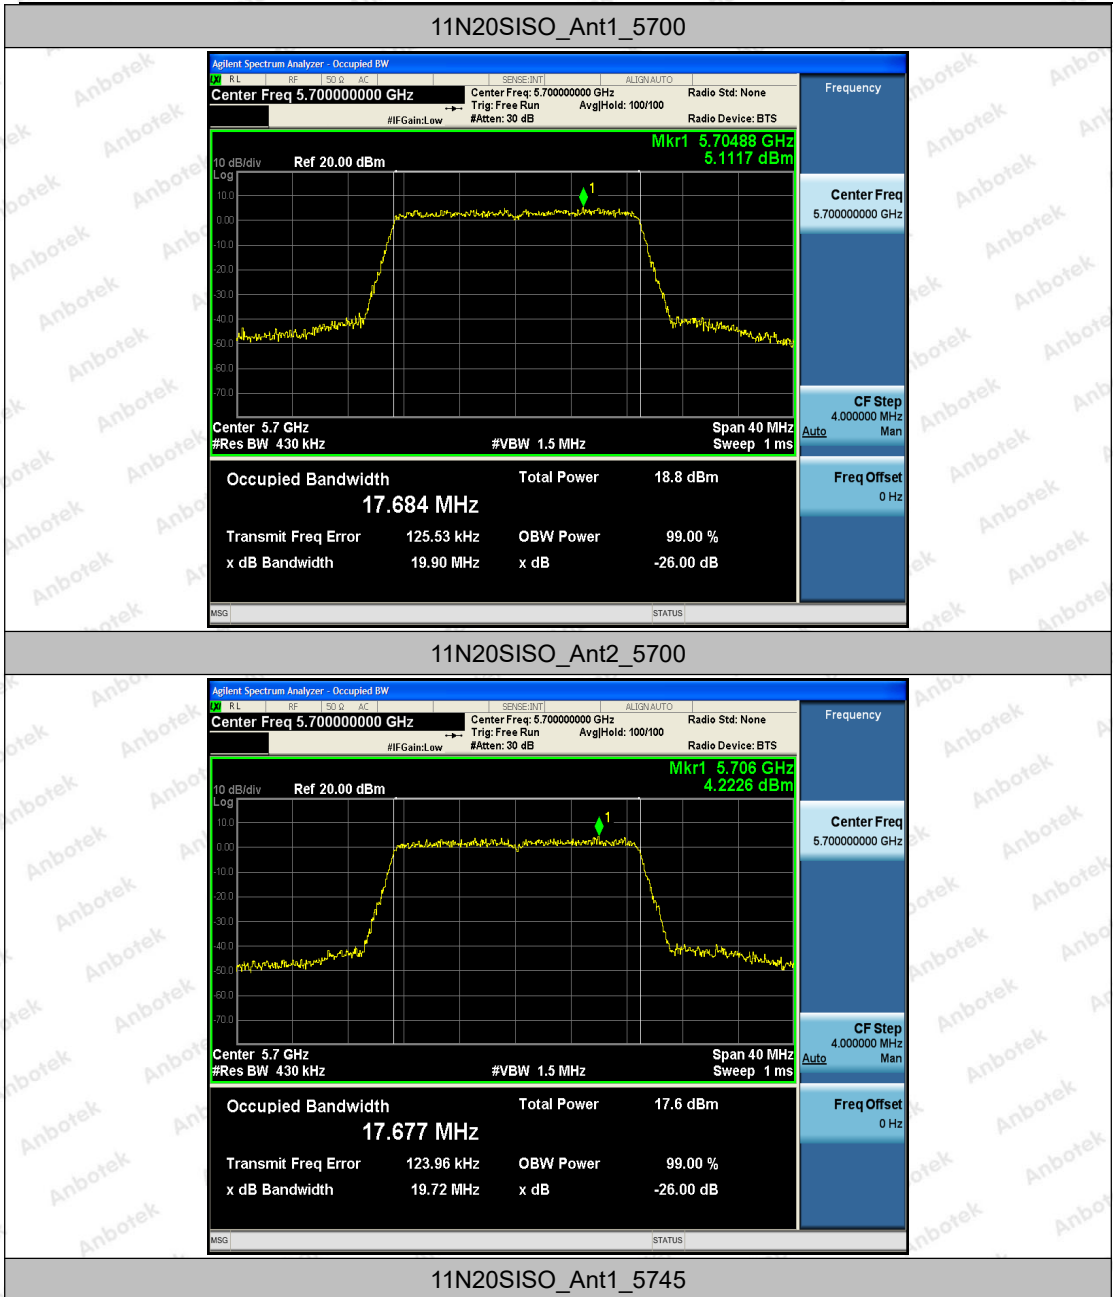

Shenzhen Anbotek Compliance Laboratory Limited

Address: 1/F., Building D, Sogood Science and Technology Park, Sanwei Community, Hangcheng Street, Bao'an District, Shenzhen, Guangdong, China.

Tel: (86) 755-26066440 Fax: (86) 755-26014772 Email: service@anbotek.com

Hotline
400-003-0500
www.anbotek.com