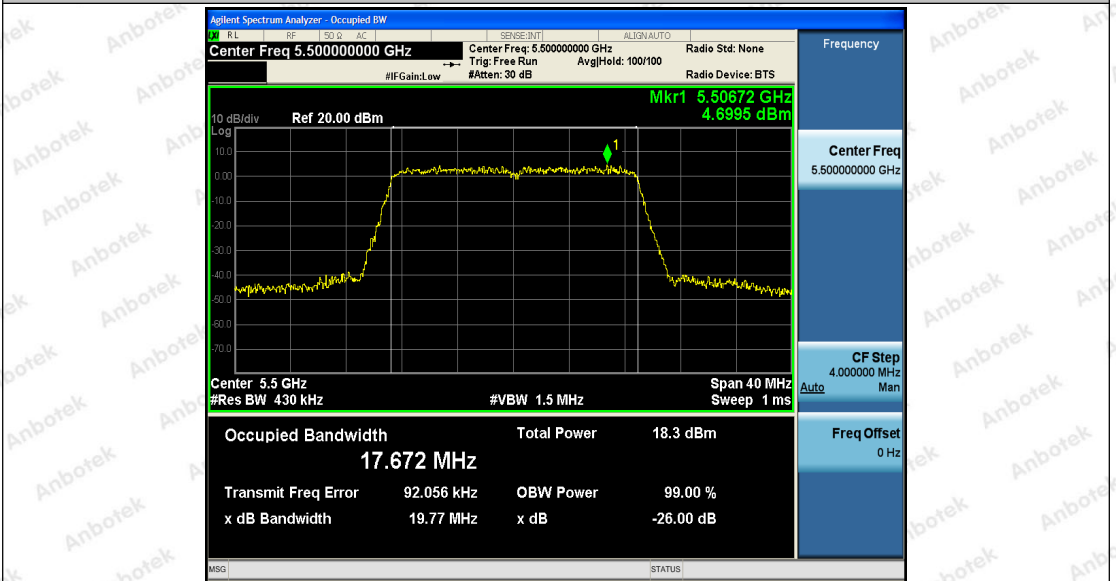

Hotline
400-003-0500
www.anbotek.com

11AC20SISO_Ant1_5500

11AC20SISO_Ant2_5500

Shenzhen Anbotek Compliance Laboratory Limited

Address: 1/F., Building D, Sogood Science and Technology Park, Sanwei Community, Hangcheng Street, Bao'an District, Shenzhen, Guangdong, China.
 Tel: (86) 755-26066440 Fax: (86) 755-26014772 Email: service@anbotek.com