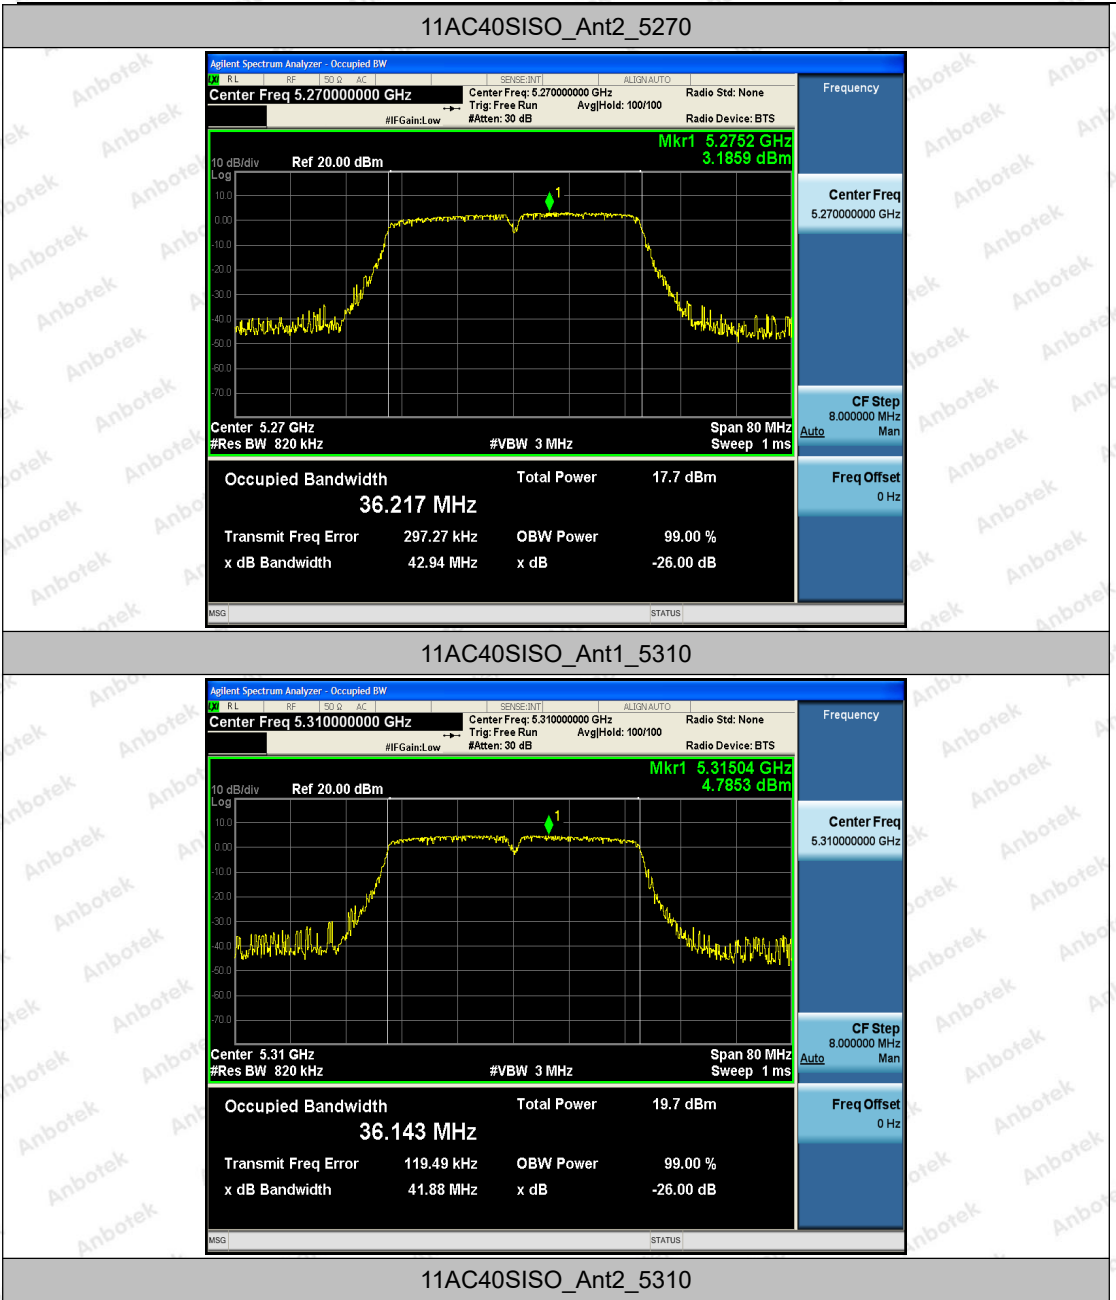

Shenzhen Anbotek Compliance Laboratory Limited

Address: 1/F., Building D, Sogood Science and Technology Park, Sanwei Community, Hangcheng Street, Bao'an District, Shenzhen, Guangdong, China.
Tel: (86) 755-26066440 Fax: (86) 755-26014772 Email: service@anbotek.com

Hotline
400-003-0500
www.anbotek.com