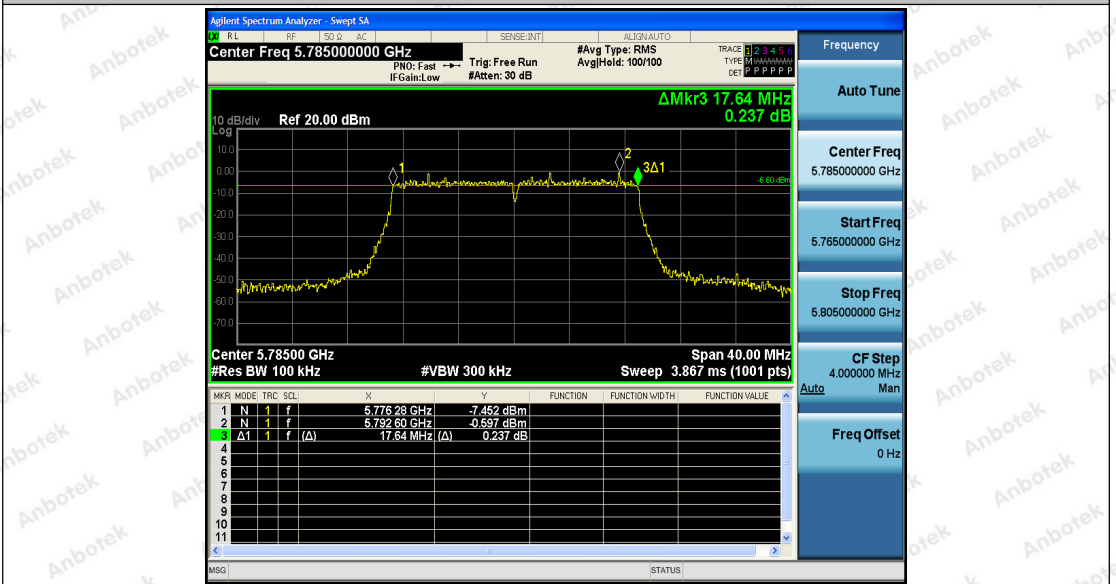

11AC20SISO_Ant2_5785