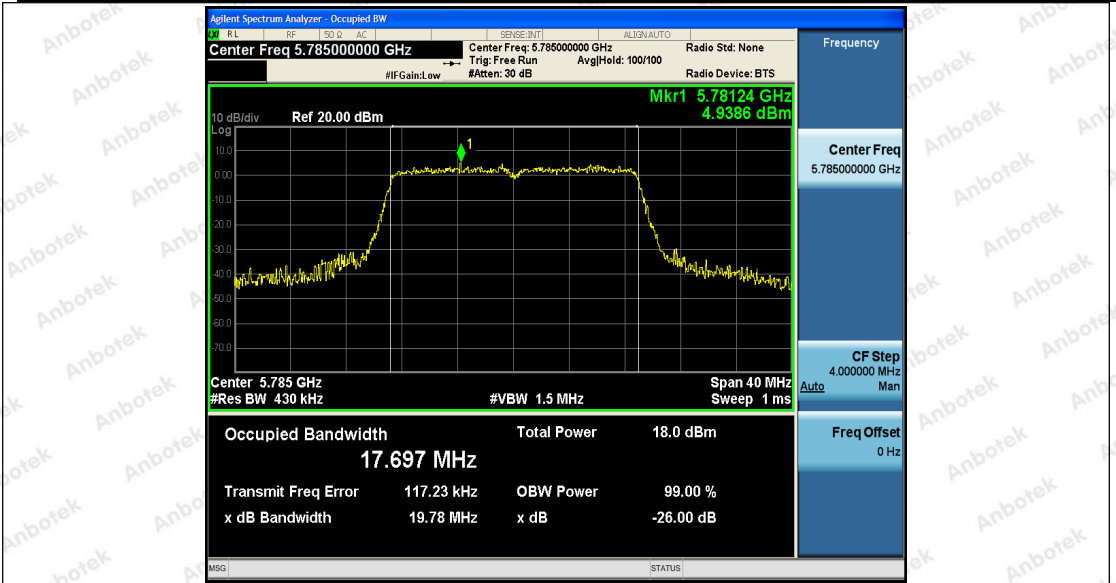

11AC20SISO_Ant1_5825