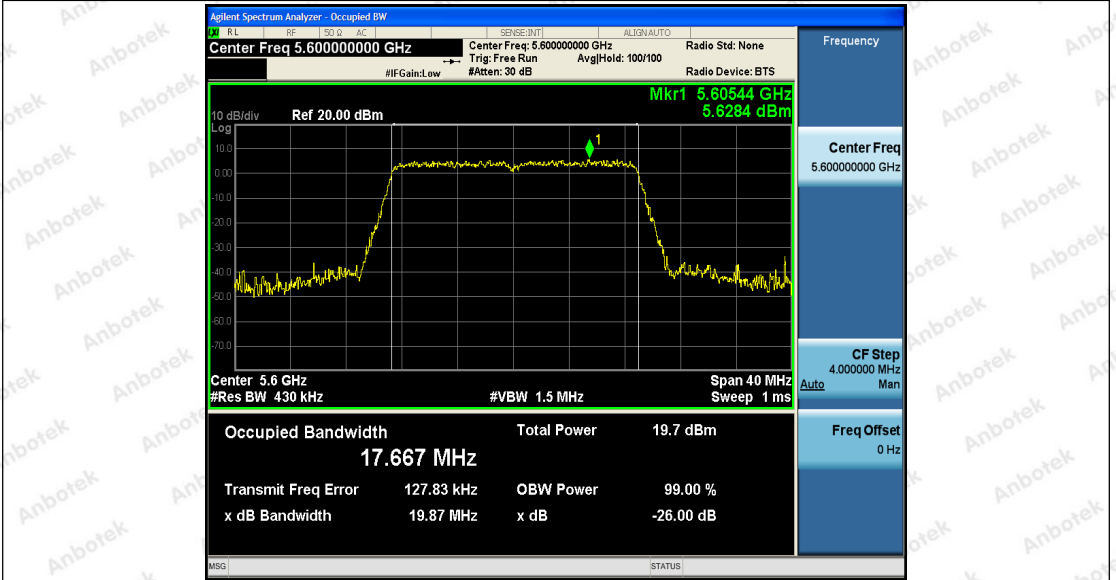

11N20SISO_Ant2_5600