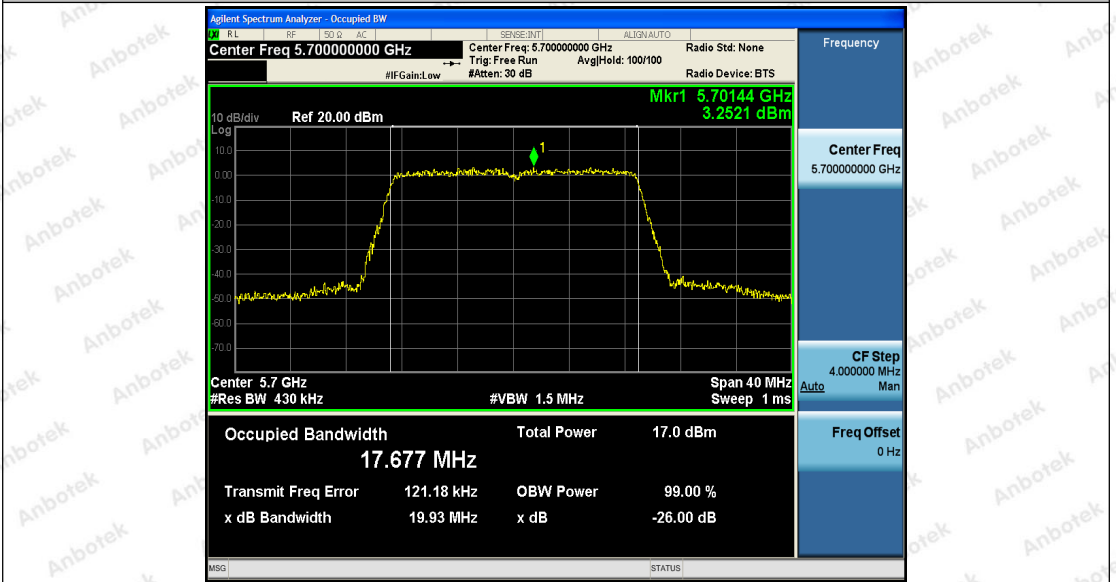

Hotline
 400-003-0500
 www.anbotek.com

11AC20SISO_Ant2_5700

11AC20SISO_Ant1_5745

Shenzhen Anbotek Compliance Laboratory Limited

Address: 1/F., Building D, Sogood Science and Technology Park, Sanwei Community, Hangcheng Street, Bao'an District, Shenzhen, Guangdong, China.