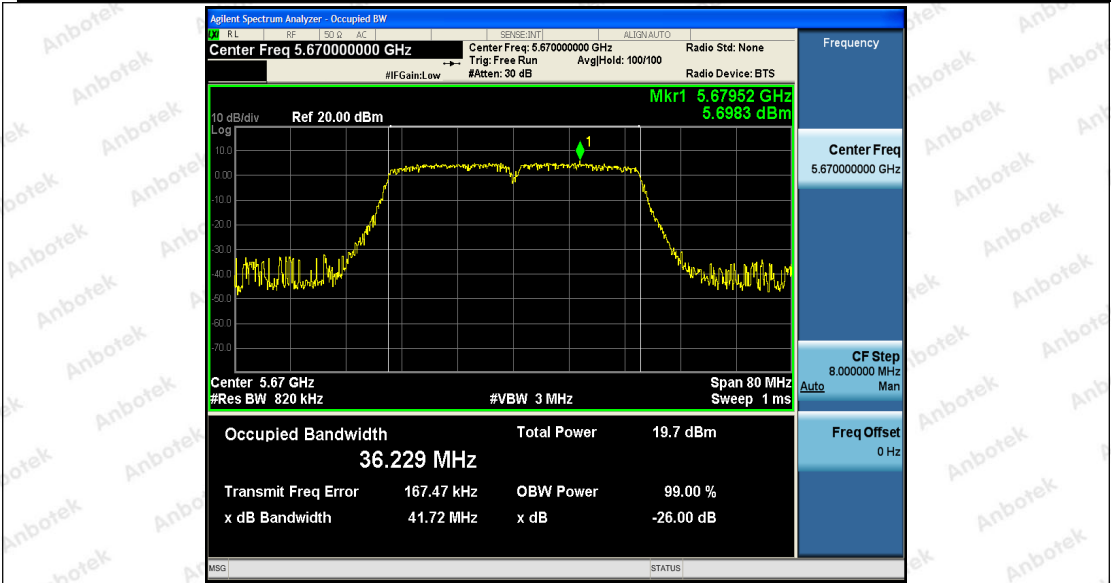

Shenzhen Anbotek Compliance Laboratory Limited

Address: 1/F., Building D, Sogood Science and Technology Park, Sanwei Community, Hangcheng Street, Bao'an District, Shenzhen, Guangdong, China.

Tel: (86) 755-26066440 Fax: (86) 755-26014772 Email: service@anbotek.com

Hotline
400-003-0500
www.anbotek.com