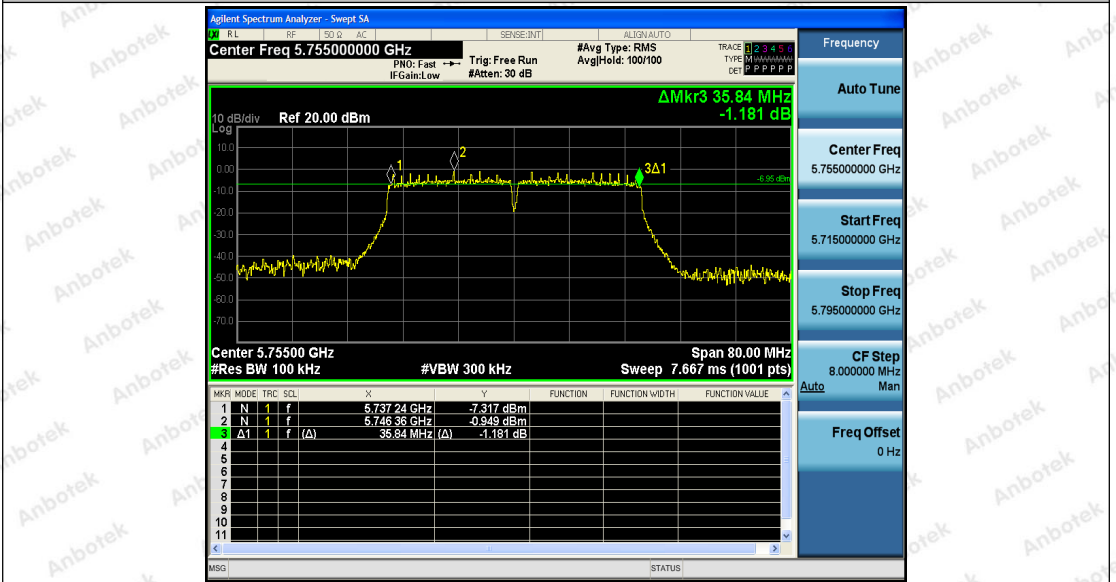

11N40SISO_Ant1_5795