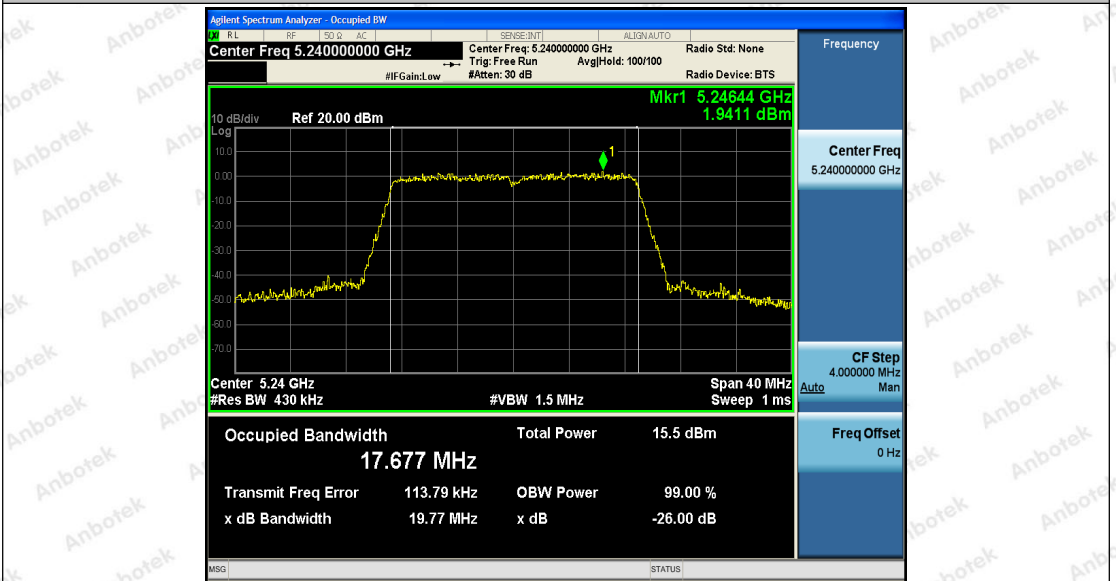

Hotline
 400-003-0500
 www.anbotek.com

11N20SISO_Ant1_5240

11N20SISO_Ant2_5240

Shenzhen Anbotek Compliance Laboratory Limited

Address: 1/F., Building D, Sogood Science and Technology Park, Sanwei Community, Hangcheng Street, Bao'an District, Shenzhen, Guangdong, China.
 Tel: (86) 755-26066440 Fax: (86) 755-26014772 Email: service@anbotek.com