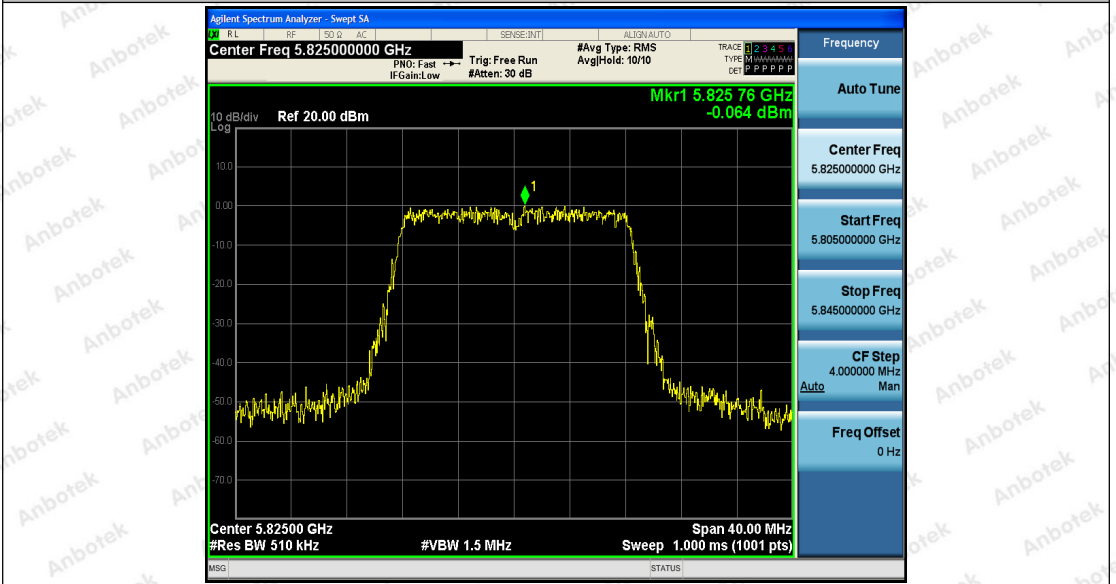

11N20SISO_Ant1_5180