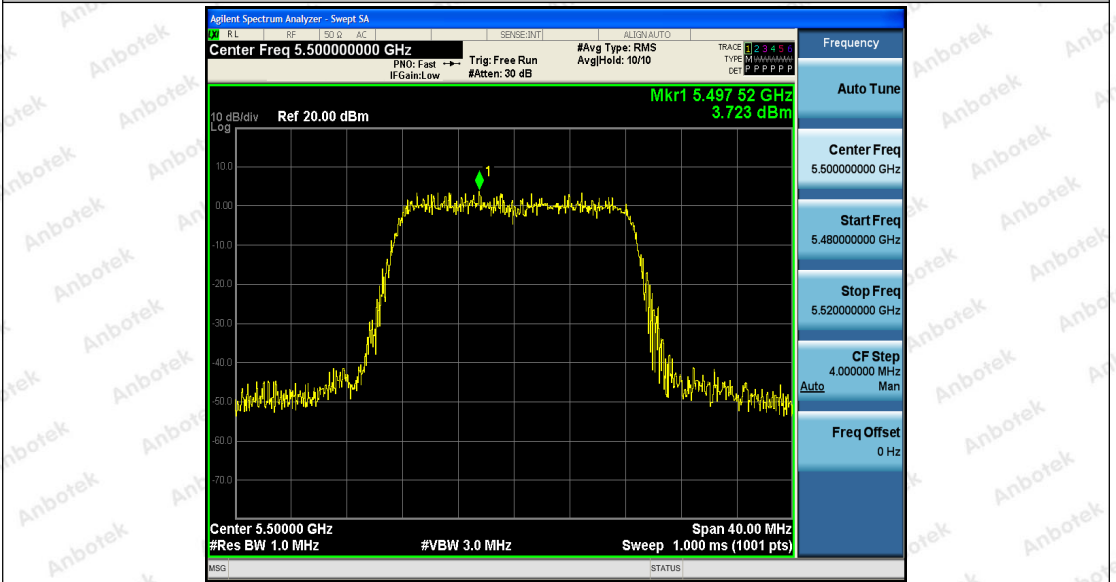

11A_Ant1_5600