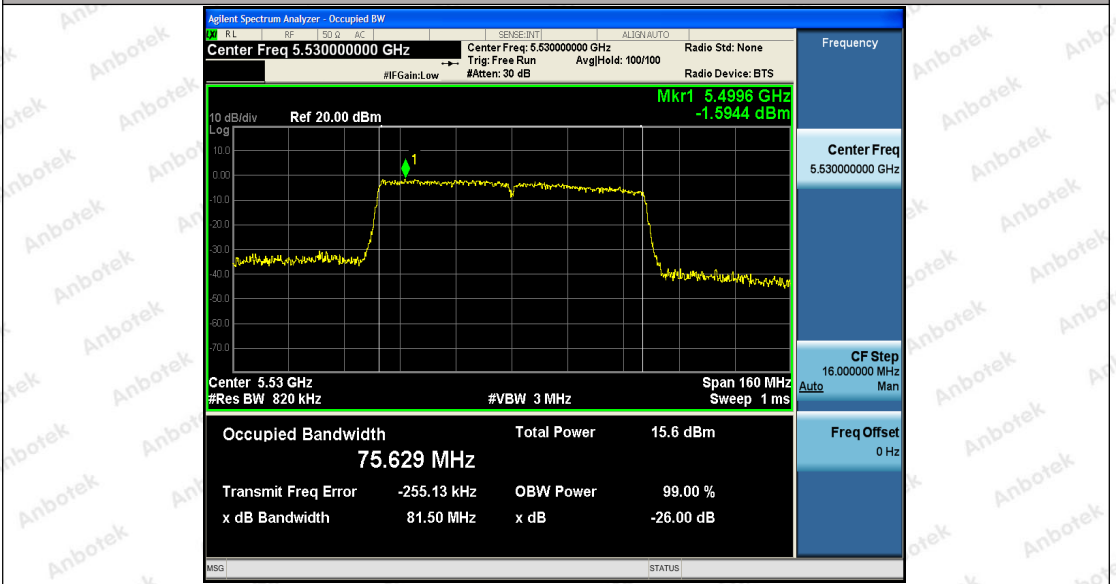

11AC80SISO_Ant1_5610