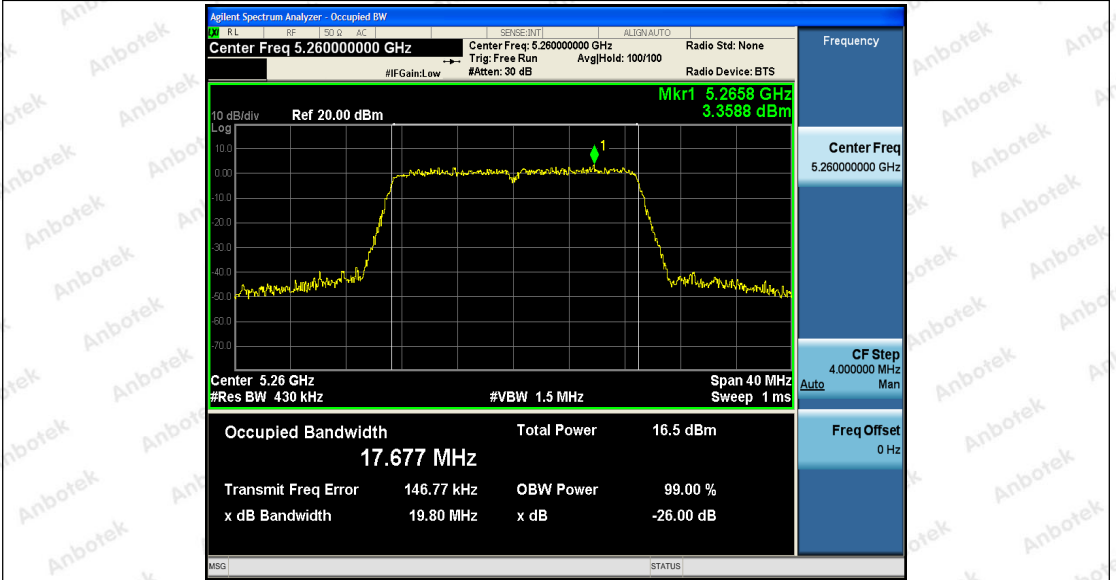

11AC20SISO_Ant1_5300