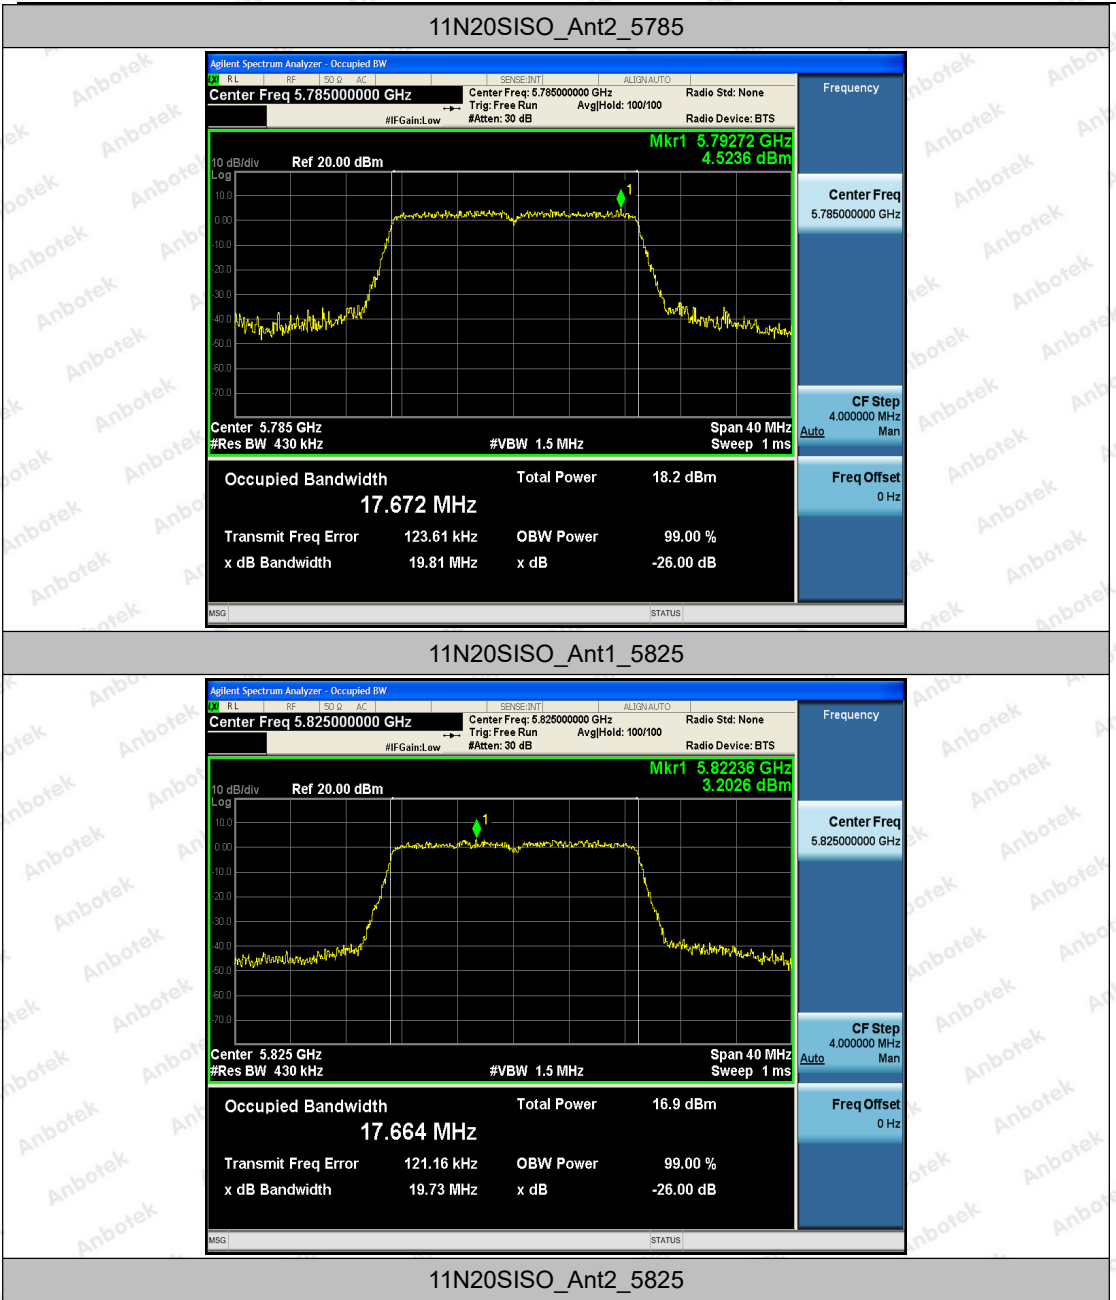

Shenzhen Anbotek Compliance Laboratory Limited

Address: 1/F., Building D, Sogood Science and Technology Park, Sanwei Community, Hangcheng Street, Bao'an District, Shenzhen, Guangdong, China.
Tel: (86) 755-26066440 Fax: (86) 755-26014772 Email: service@anbotek.com

Hotline
400-003-0500
www.anbotek.com