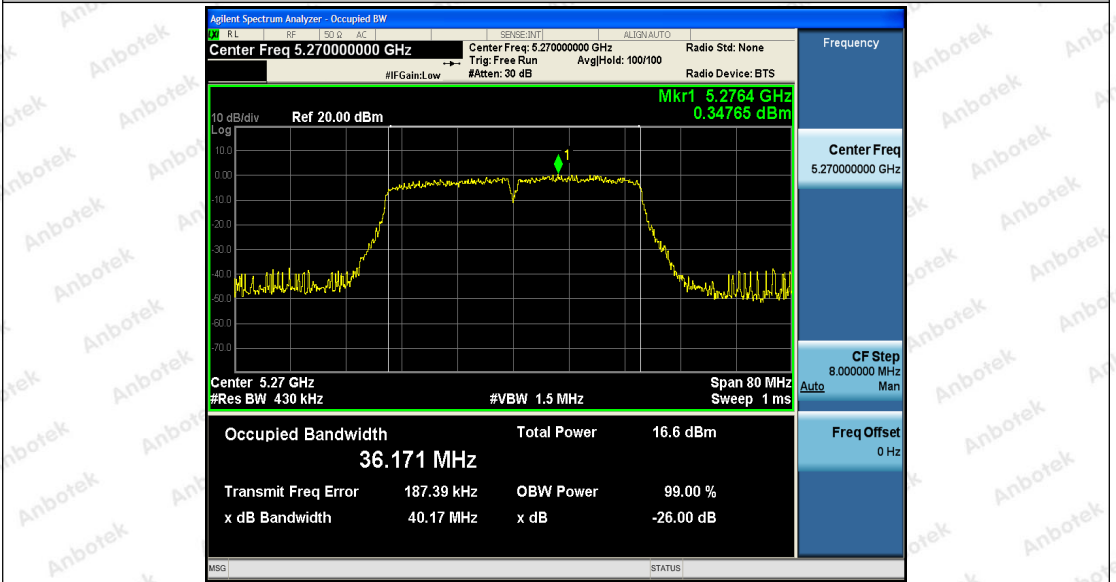

11N40SISO_Ant1_5310