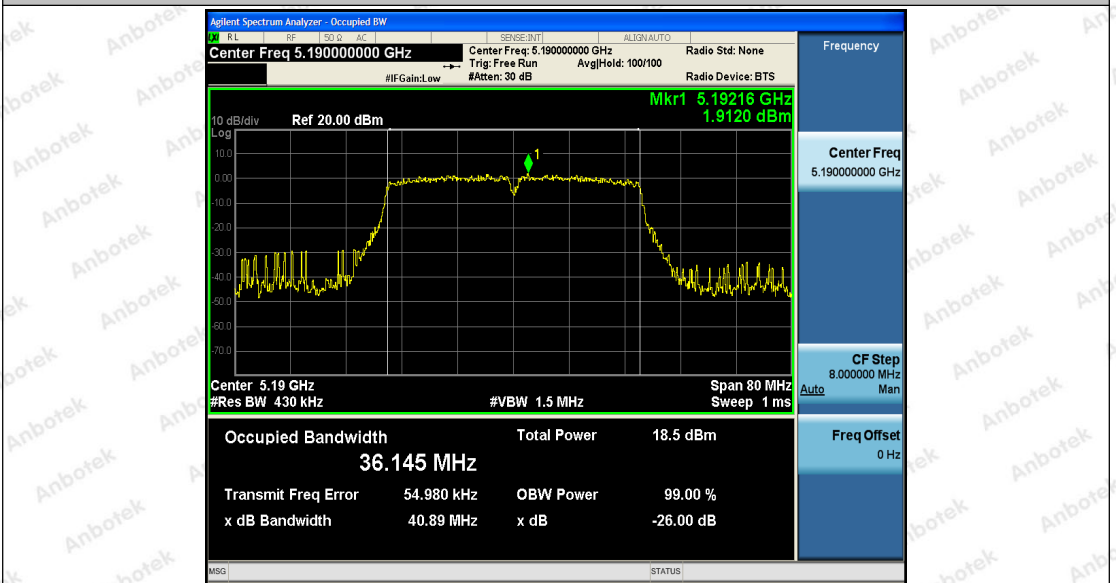

Shenzhen Anbotek Compliance Laboratory Limited

Address: 1/F., Building D, Sogood Science and Technology Park, Sanwei Community, Hangcheng Street, Bao'an District, Shenzhen, Guangdong, China.
Tel: (86) 755-26066440 Fax: (86) 755-26014772 Email: service@anbotek.com

Hotline 400-003-0500
www.anbotek.com