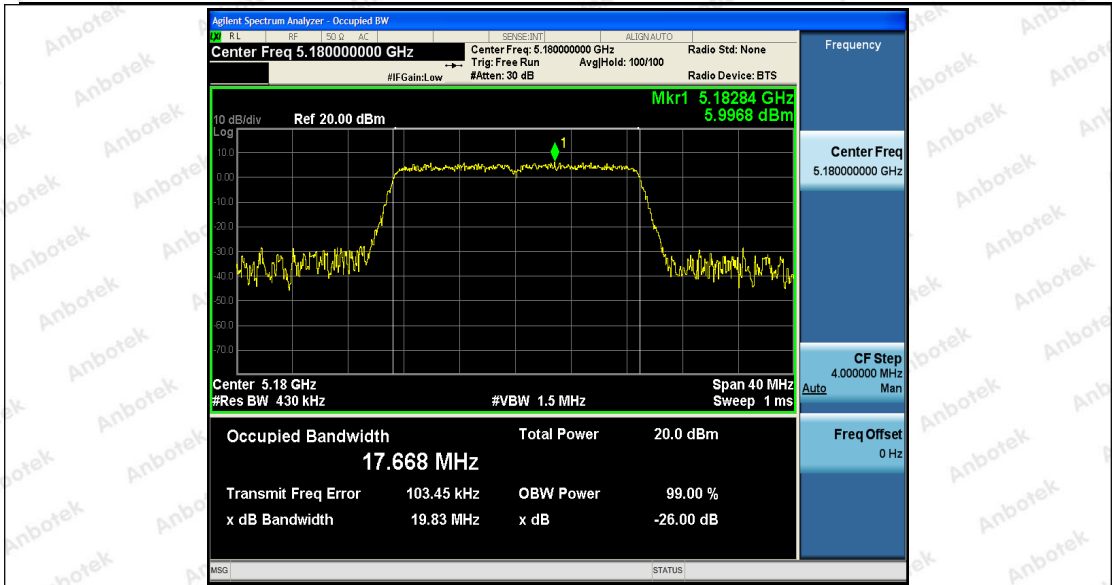

11AC20SISO_Ant1_5200