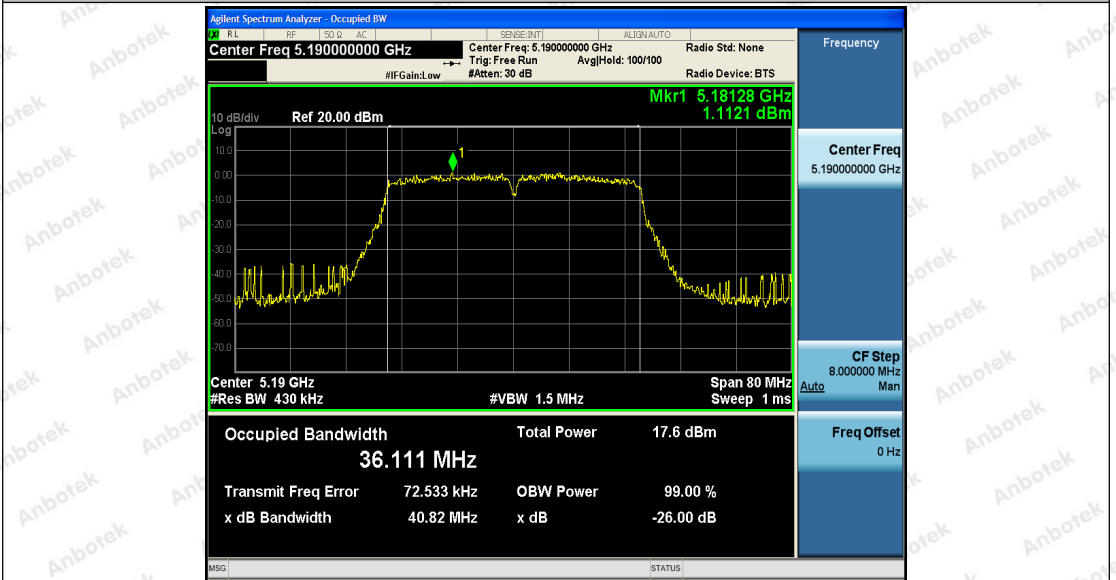

11N40SISO_Ant2_5190