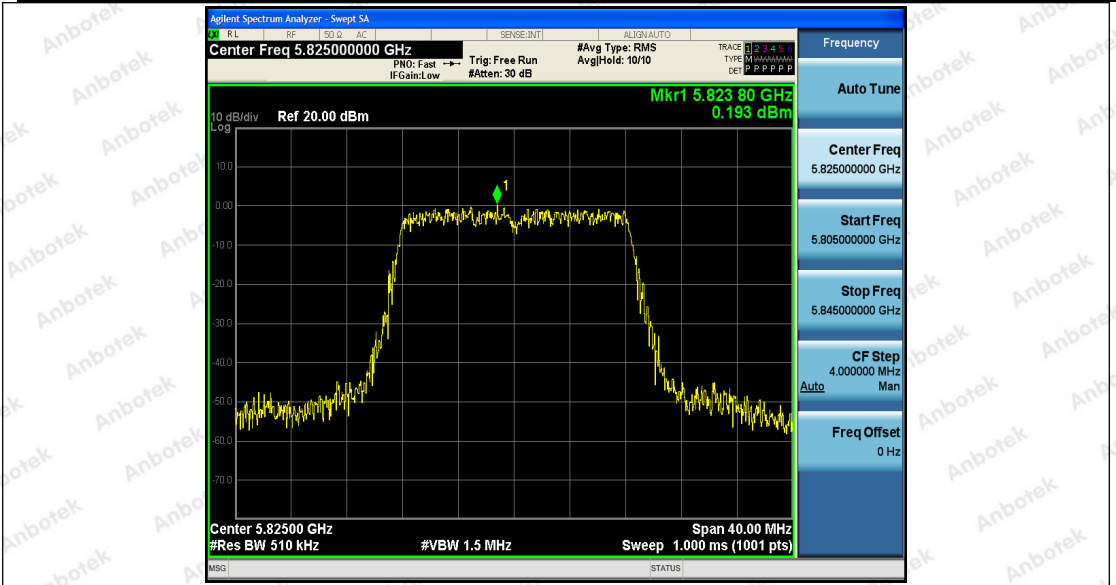

11A_Ant2_5825