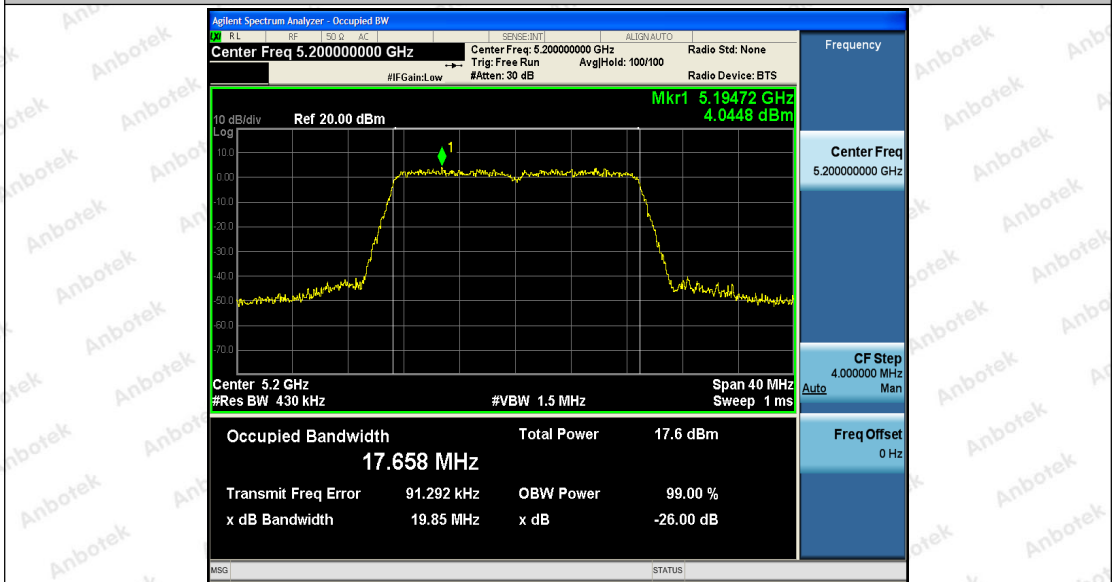

Hotline
 400-003-0500
 www.anbotek.com

11AC20SISO_Ant1_5200

11AC20SISO_Ant2_5200

Shenzhen Anbotek Compliance Laboratory Limited

Address: 1/F., Building D, Sogood Science and Technology Park, Sanwei Community, Hangcheng Street, Bao'an District, Shenzhen, Guangdong, China.