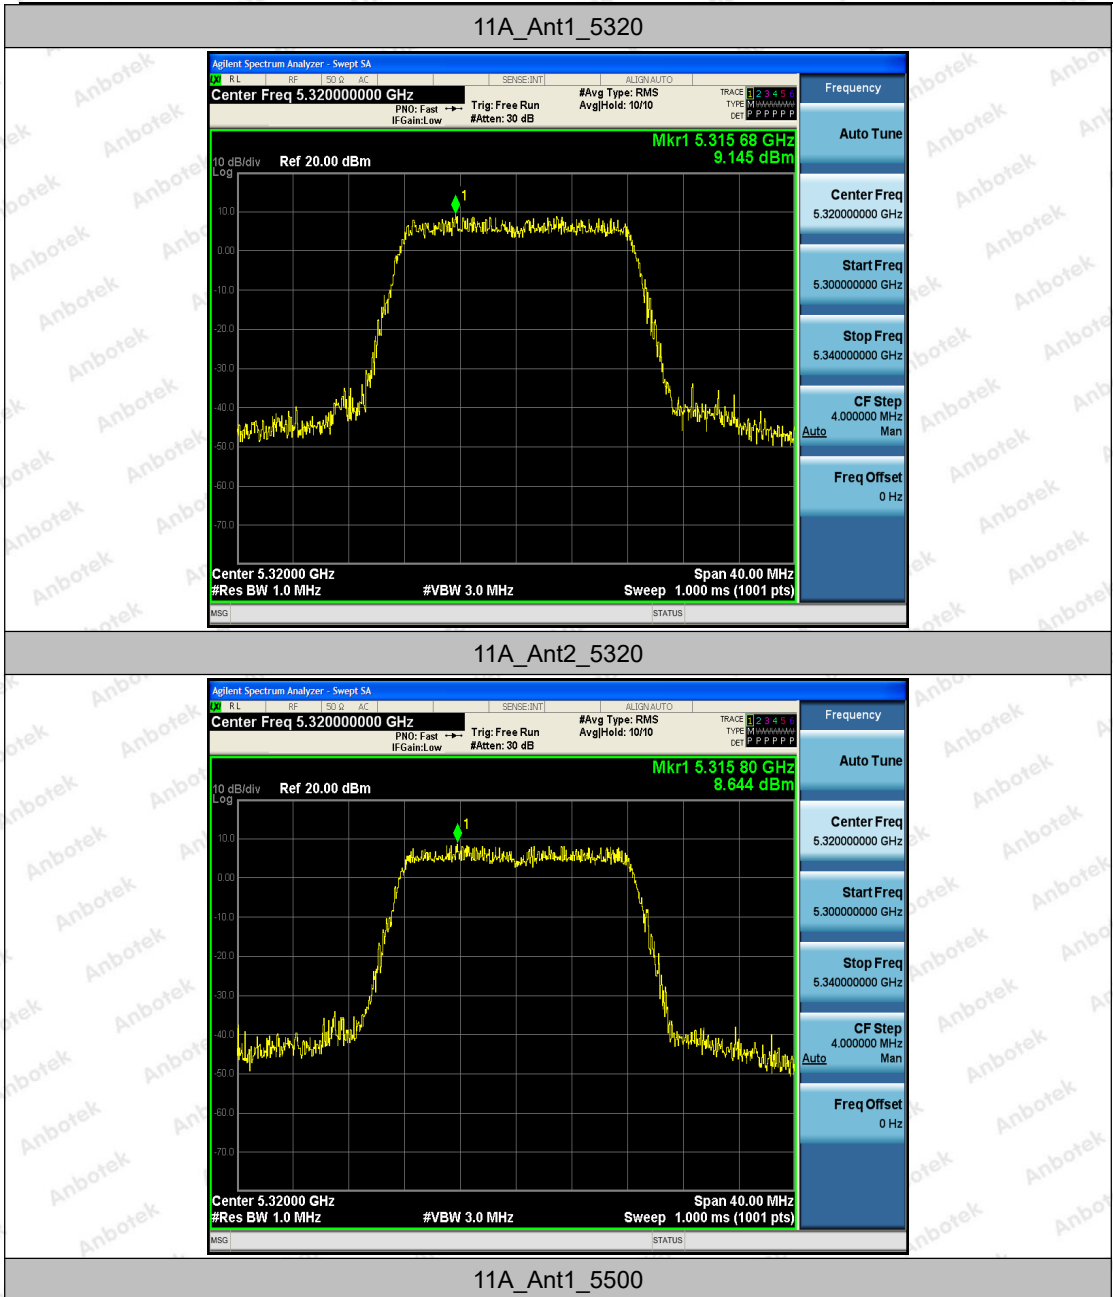

Shenzhen Anbotek Compliance Laboratory Limited

Address: 1/F., Building D, Sogood Science and Technology Park, Sanwei Community, Hangcheng Street, Bao'an District, Shenzhen, Guangdong, China.

Tel: (86) 755-26066440 Fax: (86) 755-26014772 Email: service@anbotek.com

Hotline
400-003-0500
www.anbotek.com