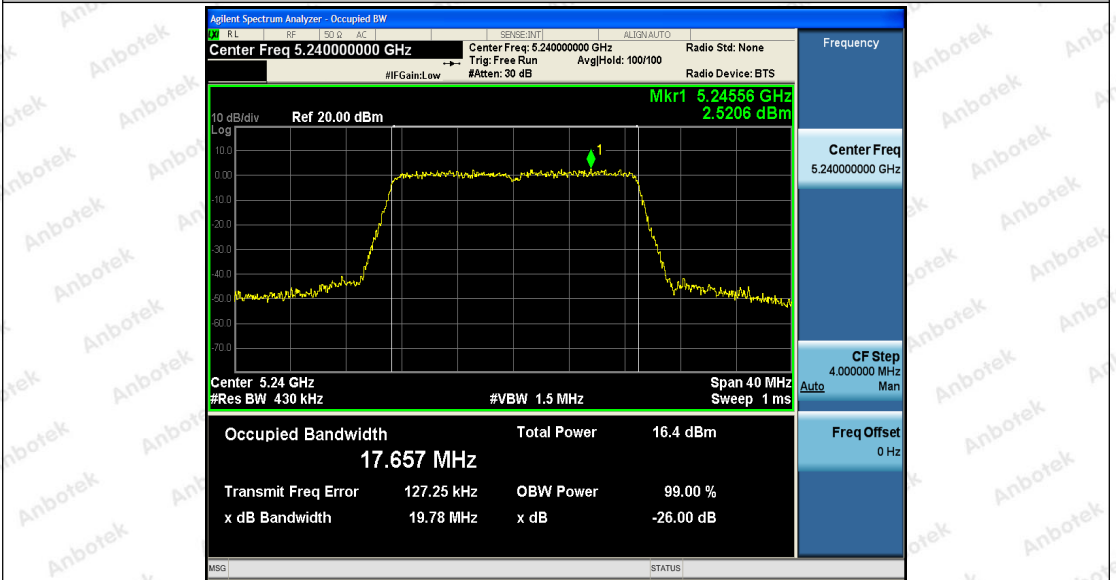

Hotline
 400-003-0500
 www.anbotek.com

11N20SISO_Ant1_5240

11N20SISO_Ant2_5240

Shenzhen Anbotek Compliance Laboratory Limited

Address: 1/F., Building D, Sogood Science and Technology Park, Sanwei Community, Hangcheng Street, Bao'an District, Shenzhen, Guangdong, China.
 Tel: (86) 755-26066440 Fax: (86) 755-26014772 Email: service@anbotek.com