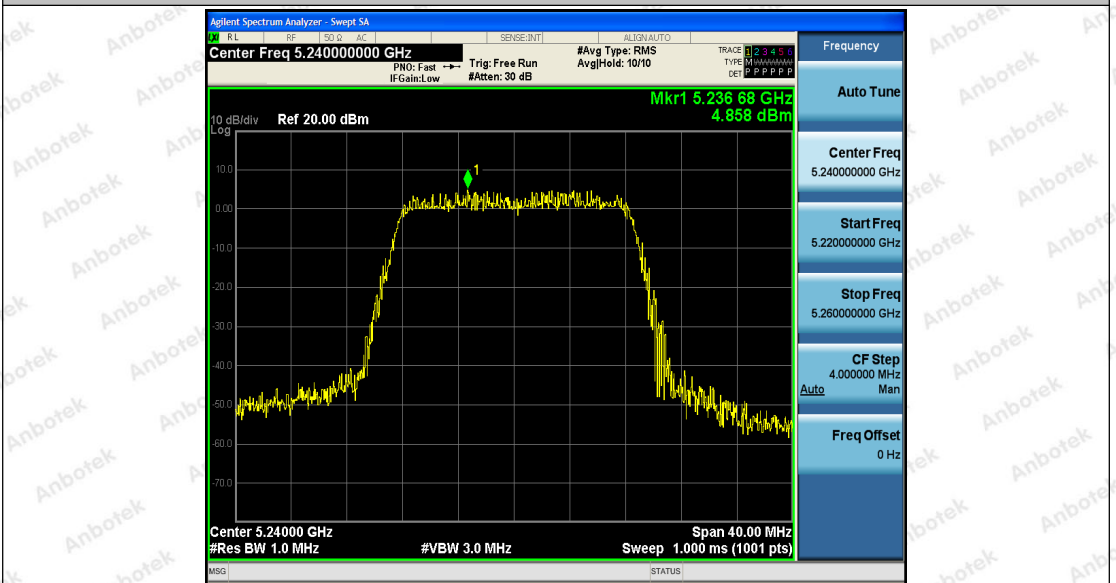

Shenzhen Anbotek Compliance Laboratory Limited

Address: 1/F., Building D, Sogood Science and Technology Park, Sanwei Community, Hangcheng Street, Bao'an District, Shenzhen, Guangdong, China.
Tel: (86) 755-26066440 Fax: (86) 755-26014772 Email: service@anbotek.com

Hotline
400-003-0500
www.anbotek.com