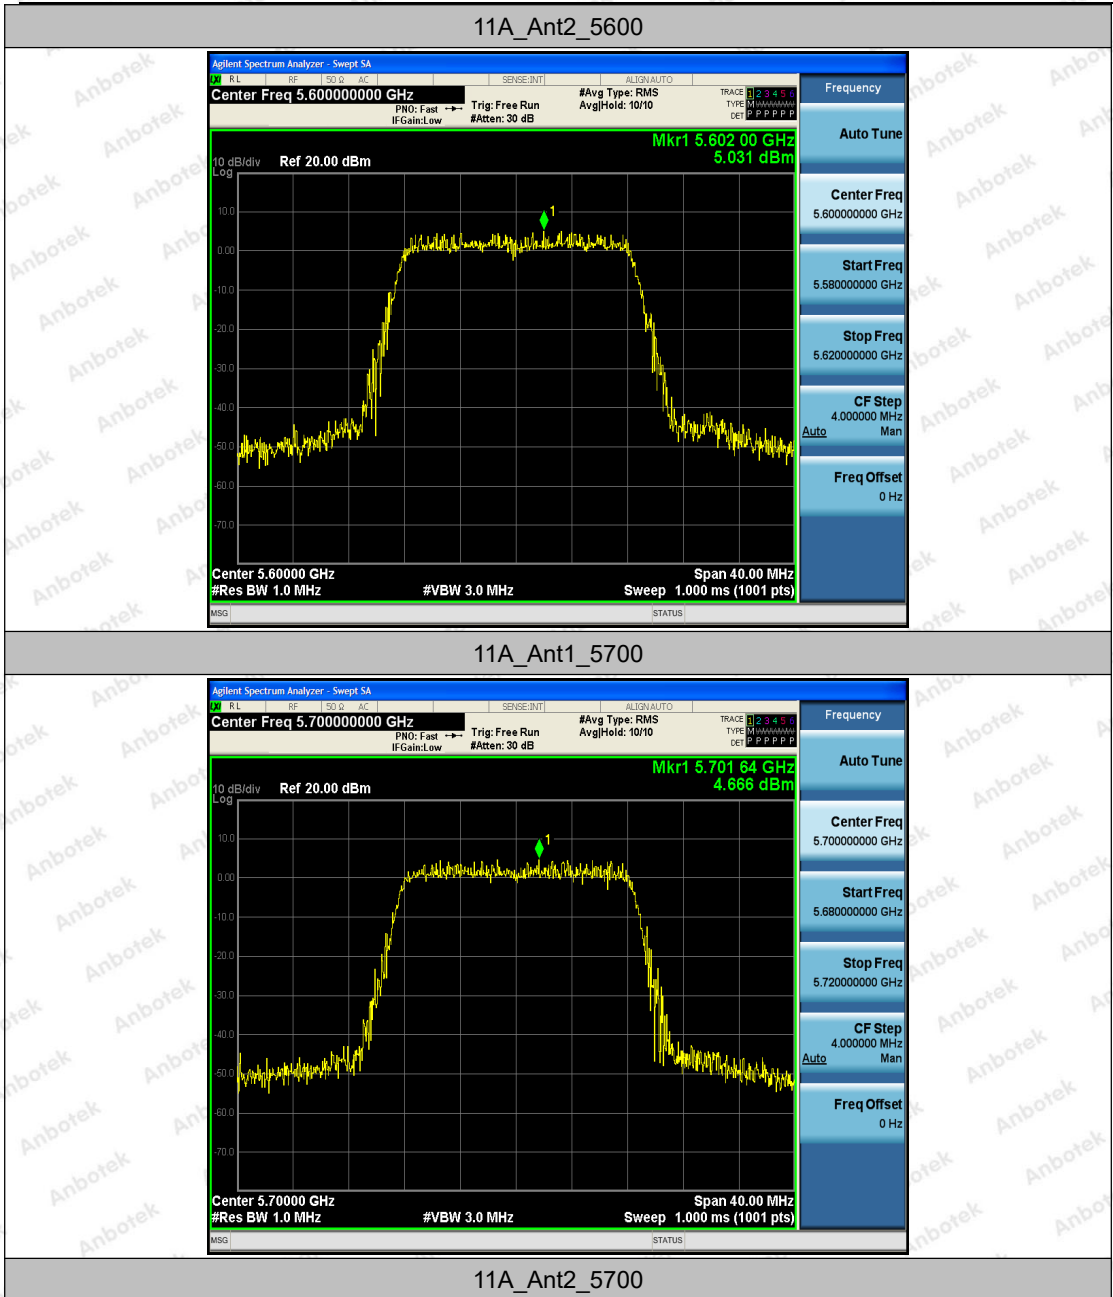

Shenzhen Anbotek Compliance Laboratory Limited

Address: 1/F., Building D, Sogood Science and Technology Park, Sanwei Community, Hangcheng Street, Bao'an District, Shenzhen, Guangdong, China.
Tel: (86) 755-26066440 Fax: (86) 755-26014772 Email: service@anbotek.com

Hotline
400-003-0500
www.anbotek.com