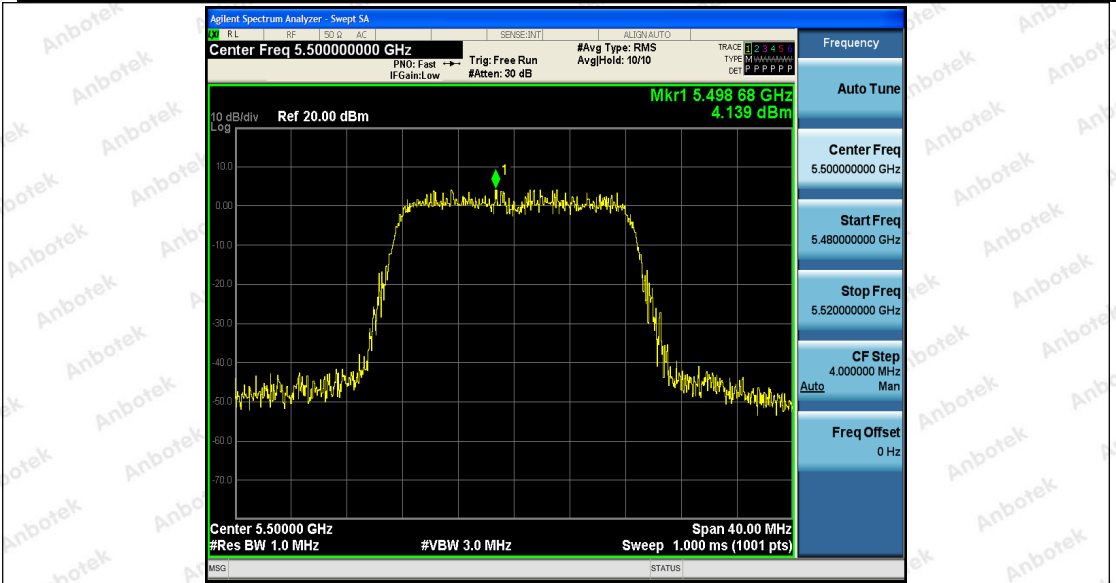

11A_Ant2_5500