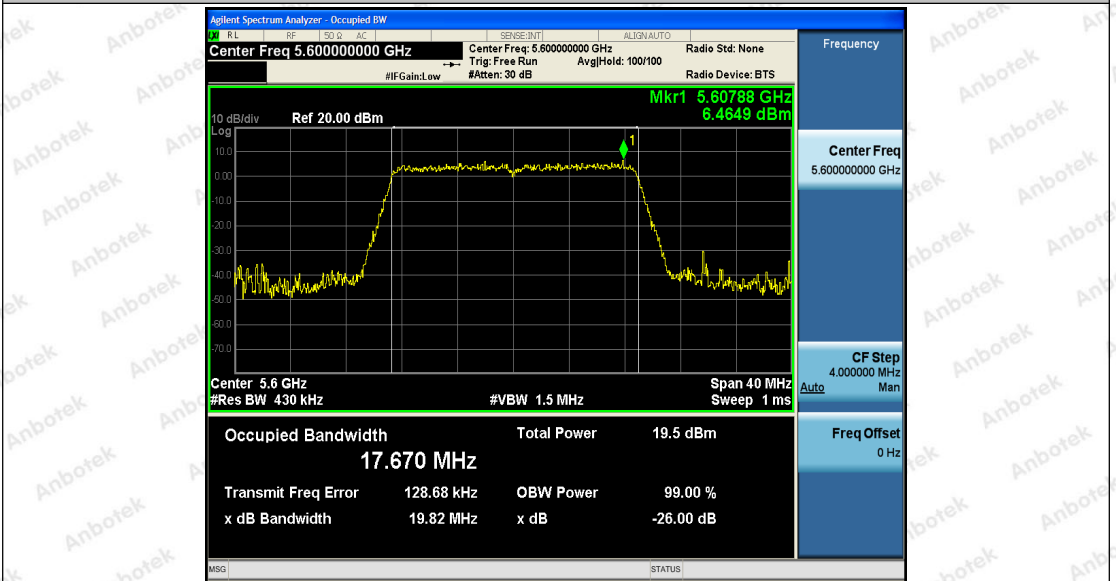

Tel: (86) 755-26066440 Fax: (86) 755-26014772 Email: service@anbotek.com

Hotline
400-003-0500
www.anbotek.com

11N20SISO_Ant1_5600

11N20SISO_Ant2_5600

Shenzhen Anbotek Compliance Laboratory Limited

Address: 1/F., Building D, Sogood Science and Technology Park, Sanwei Community, Hangcheng Street, Bao'an District, Shenzhen, Guangdong, China.
 Tel: (86) 755-26066440 Fax: (86) 755-26014772 Email: service@anbotek.com