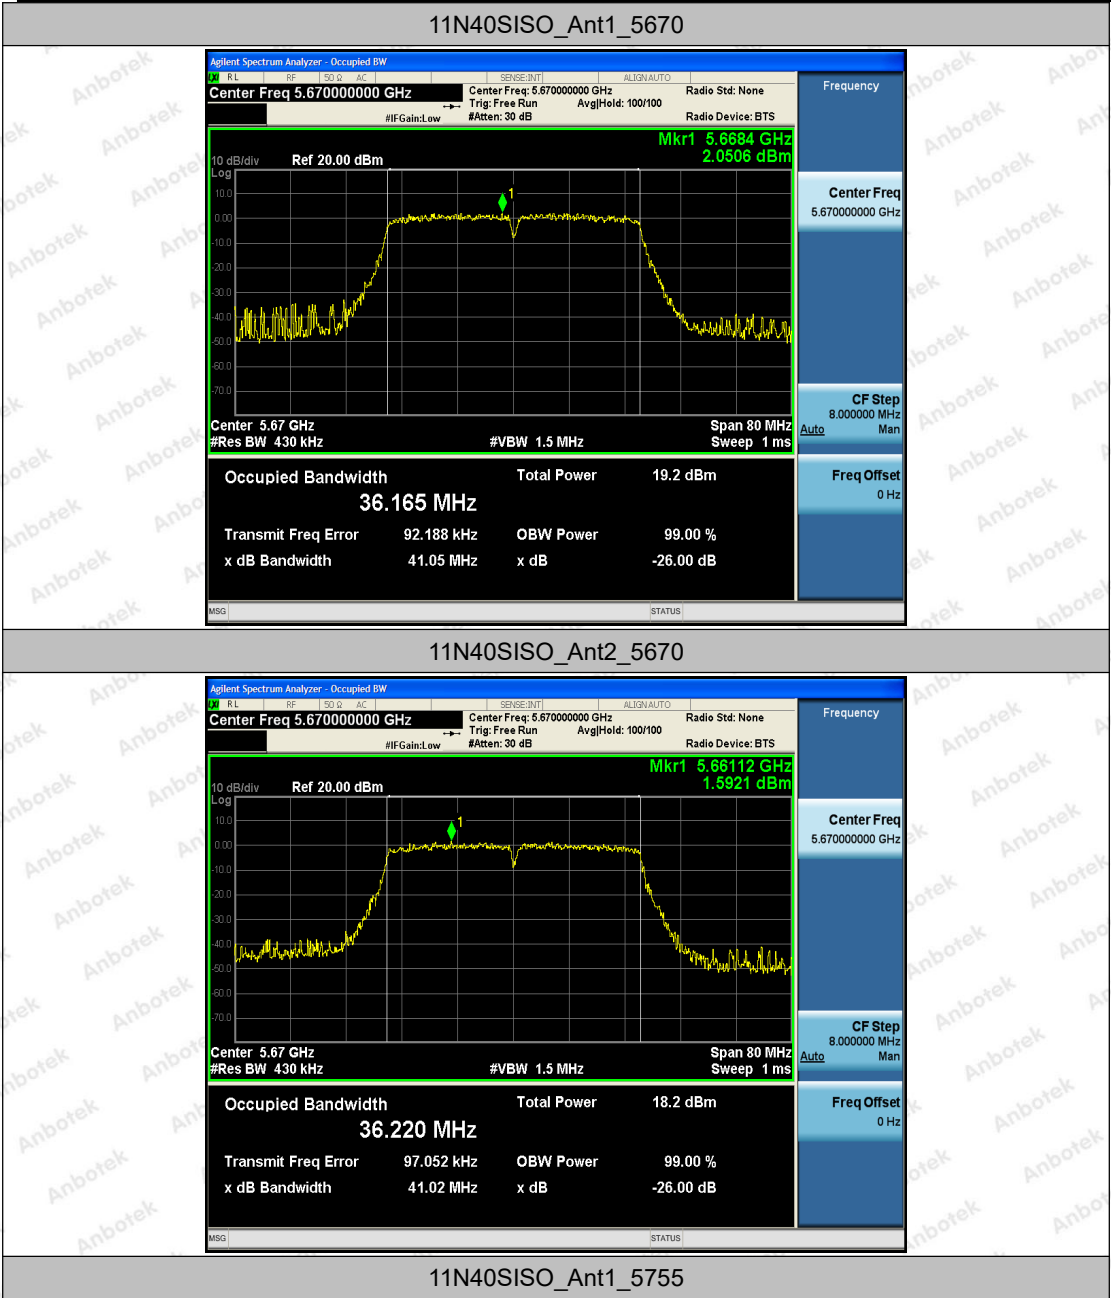

Shenzhen Anbotek Compliance Laboratory Limited

Address: 1/F., Building D, Sogood Science and Technology Park, Sanwei Community, Hangcheng Street, Bao'an District, Shenzhen, Guangdong, China.
Tel: (86) 755-26066440 Fax: (86) 755-26014772 Email: service@anbotek.com

Hotline
400-003-0500
www.anbotek.com