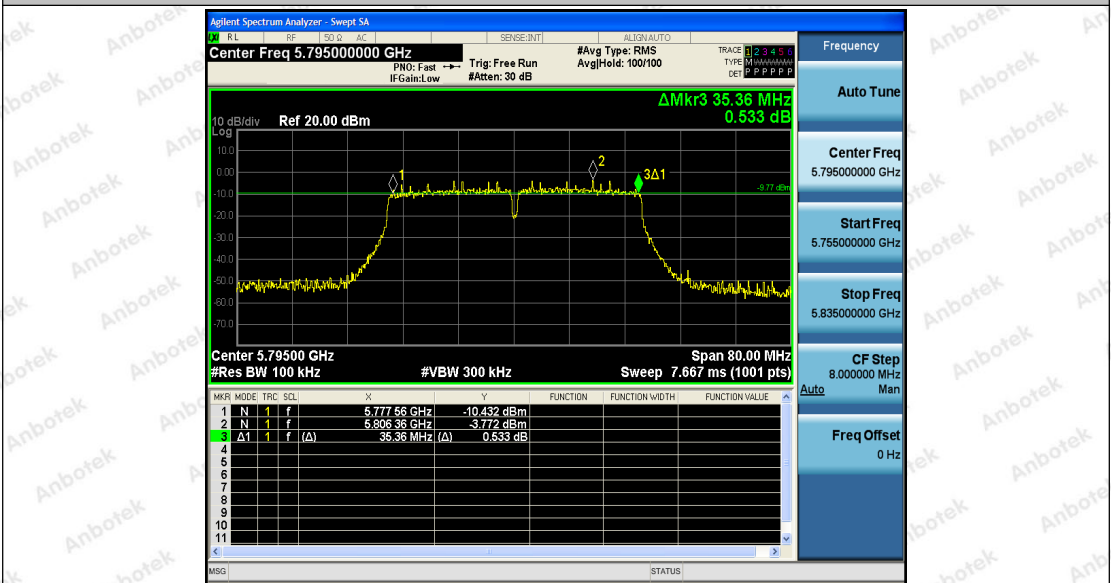

Shenzhen Anbotek Compliance Laboratory Limited

Address: 1/F., Building D, Sogood Science and Technology Park, Sanwei Community, Hangcheng Street, Bao'an District, Shenzhen, Guangdong, China.
Tel: (86) 755-26066440 Fax: (86) 755-26014772 Email: service@anbotek.com

Hotline
400-003-0500
www.anbotek.com