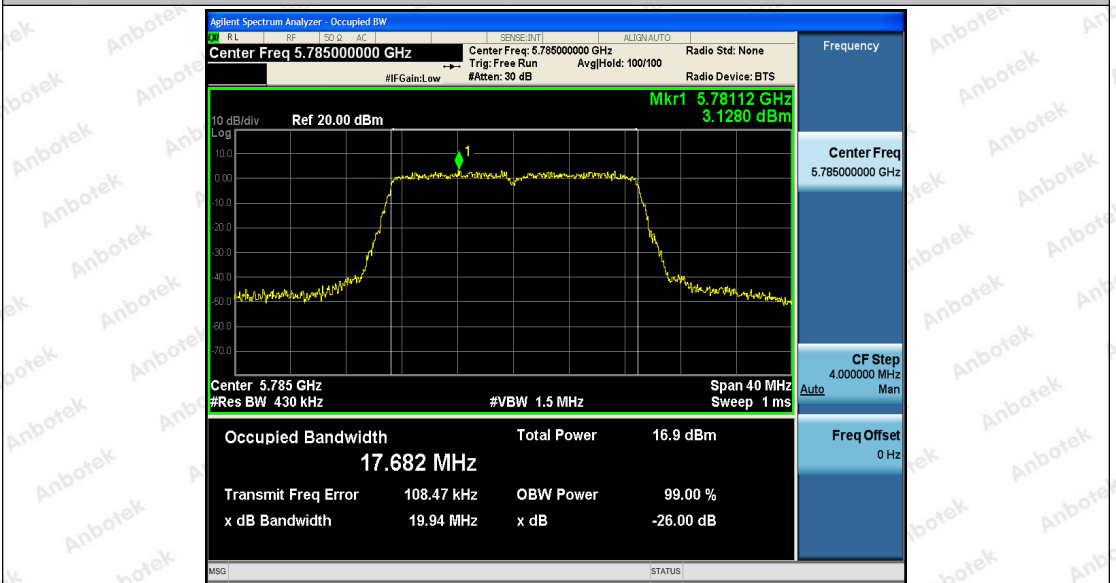

Tel: (86) 755-26066440 Fax: (86) 755-26014772 Email: service@anbotek.com

Hotline
400-003-0500
www.anbotek.com

11N20SISO_Ant2_5745

11N20SISO_Ant1_5785

Shenzhen Anbotek Compliance Laboratory Limited

Address: 1/F., Building D, Sogood Science and Technology Park, Sanwei Community, Hangcheng Street, Bao'an District, Shenzhen, Guangdong, China.
 Tel: (86) 755-26066440 Fax: (86) 755-26014772 Email: service@anbotek.com