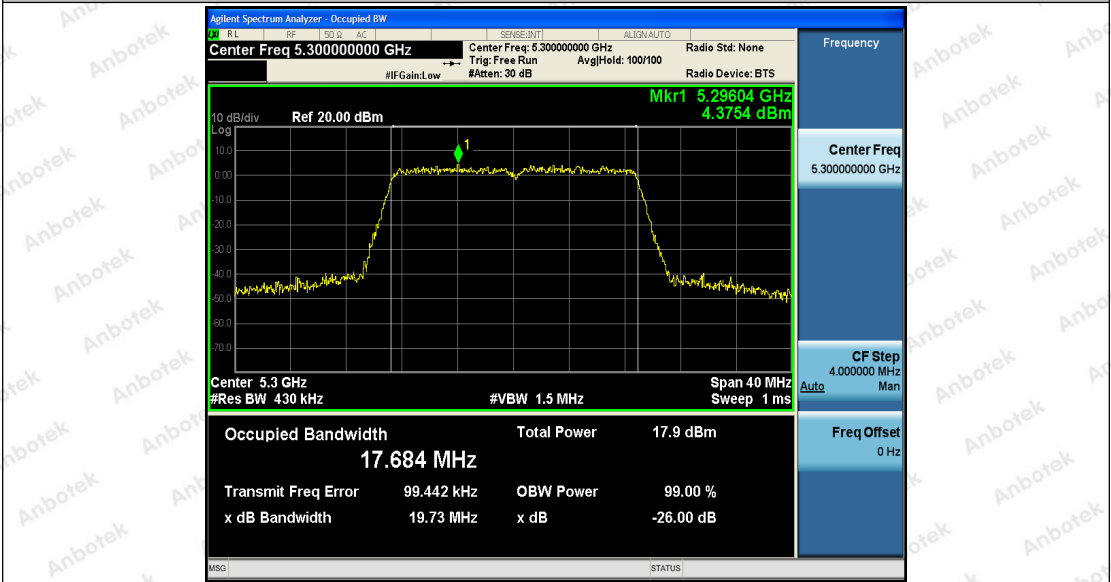

11N20SISO_Ant1_5320