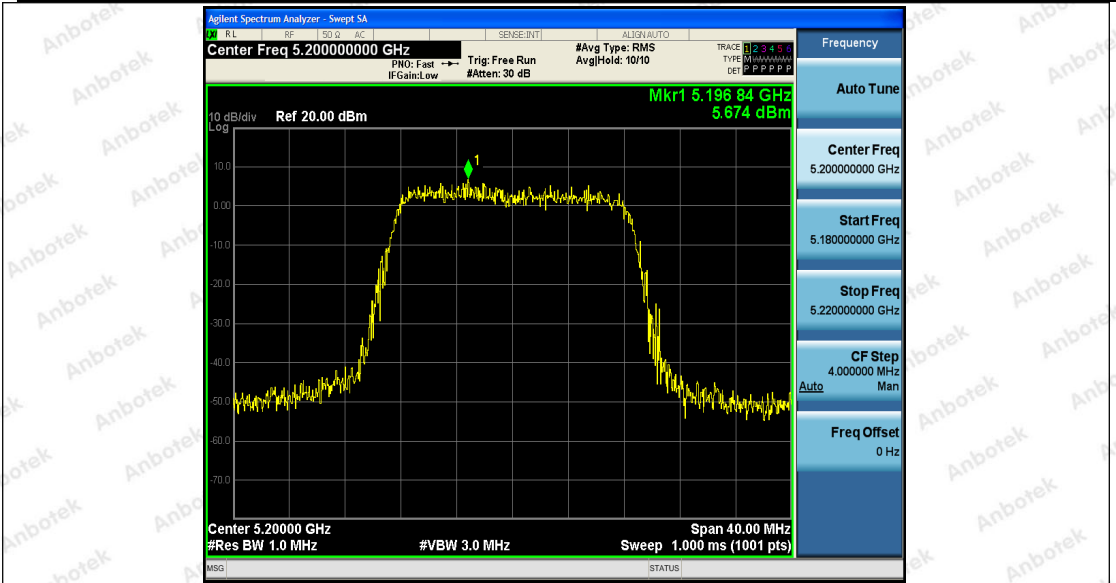

11N20SISO_Ant1_5240