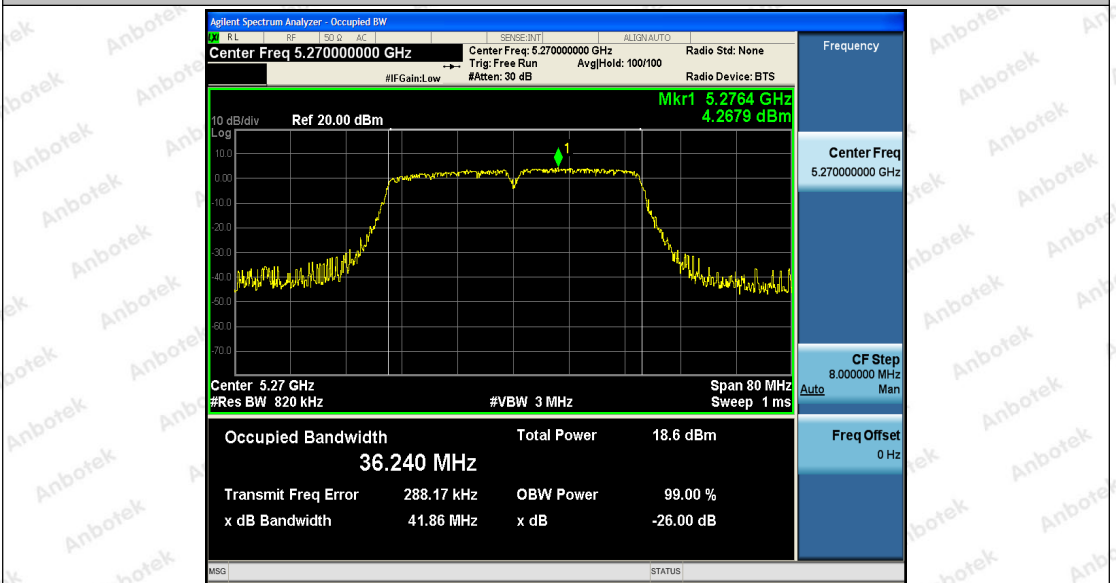

Shenzhen Anbotek Compliance Laboratory Limited

Address: 1/F., Building D, Sogood Science and Technology Park, Sanwei Community, Hangcheng Street, Bao'an District, Shenzhen, Guangdong, China.
Tel: (86) 755-26066440 Fax: (86) 755-26014772 Email: service@anbotek.com

Hotline 400-003-0500
www.anbotek.com