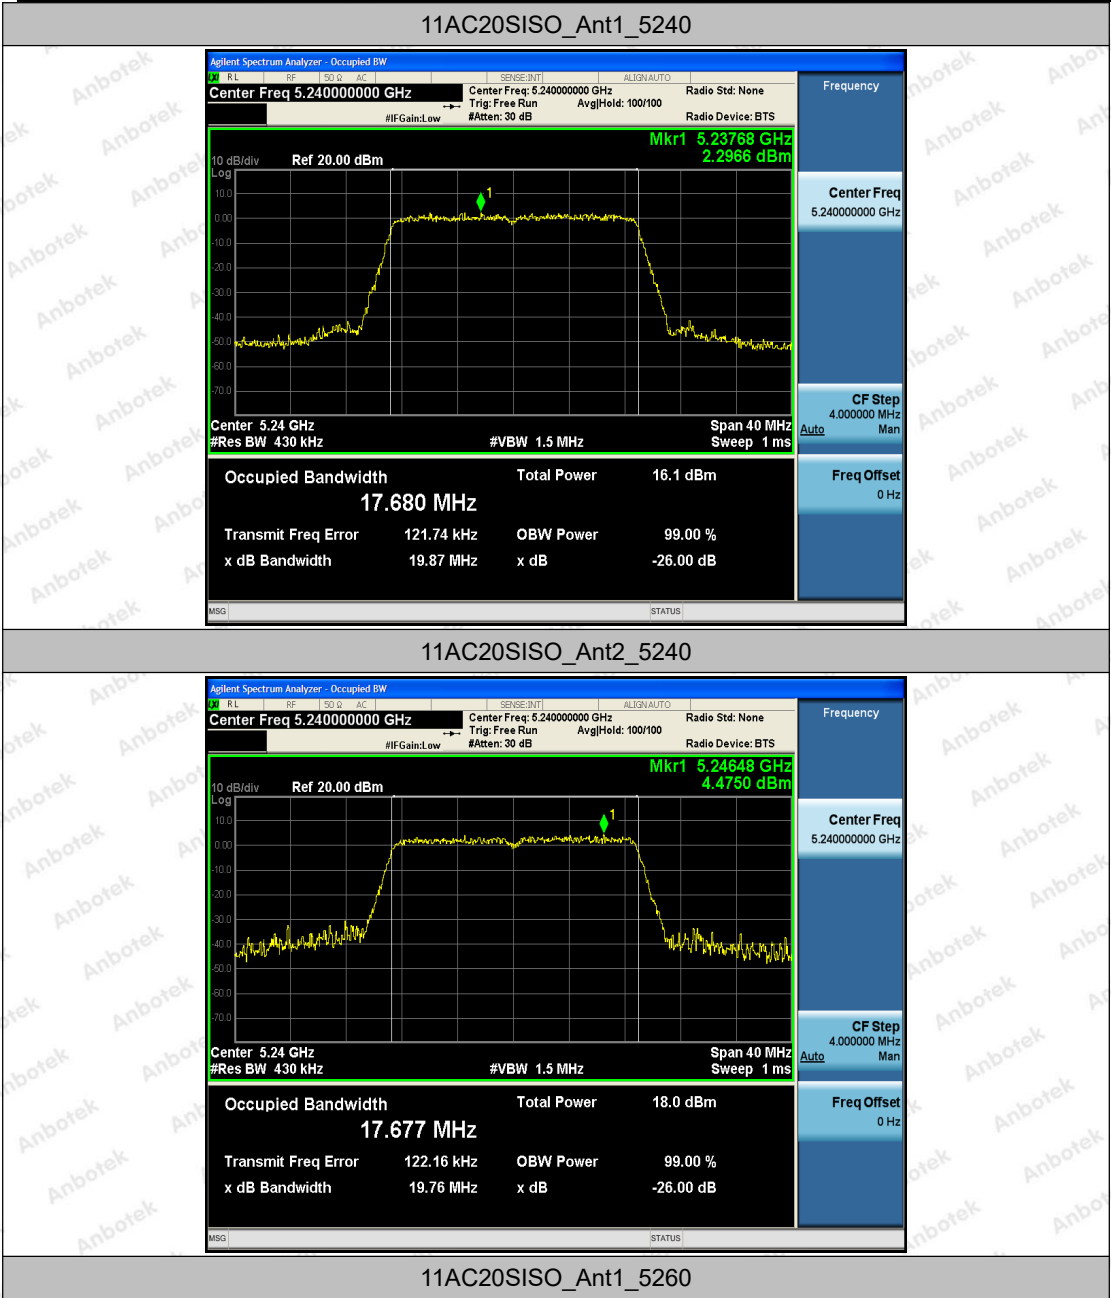

Shenzhen Anbotek Compliance Laboratory Limited

Address: 1/F., Building D, Sogood Science and Technology Park, Sanwei Community, Hangcheng Street, Bao'an District, Shenzhen, Guangdong, China.
Tel: (86) 755-26066440 Fax: (86) 755-26014772 Email: service@anbotek.com

Hotline
400-003-0500
www.anbotek.com