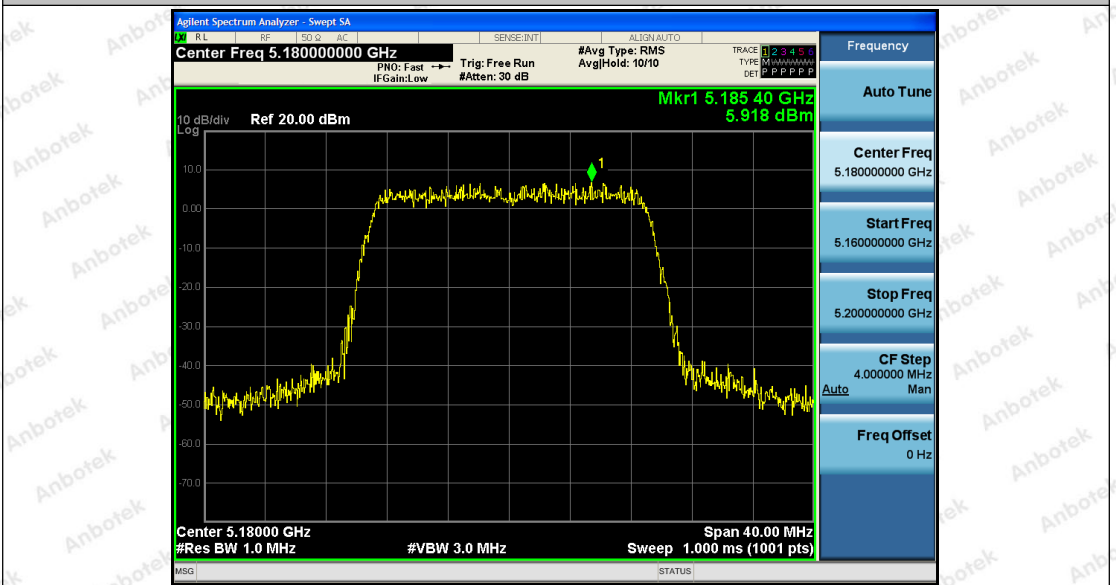

Tel: (86) 755-26066440 Fax: (86) 755-26014772 Email: service@anbotek.com

Hotline
 400-003-0500
 www.anbotek.com

11A_Ant2_5825

11N20SISO_Ant1_5180

Shenzhen Anbotek Compliance Laboratory Limited

Address: 1/F., Building D, Sogood Science and Technology Park, Sanwei Community, Hangcheng Street, Bao'an District, Shenzhen, Guangdong, China.
 Tel: (86) 755-26066440 Fax: (86) 755-26014772 Email: service@anbotek.com