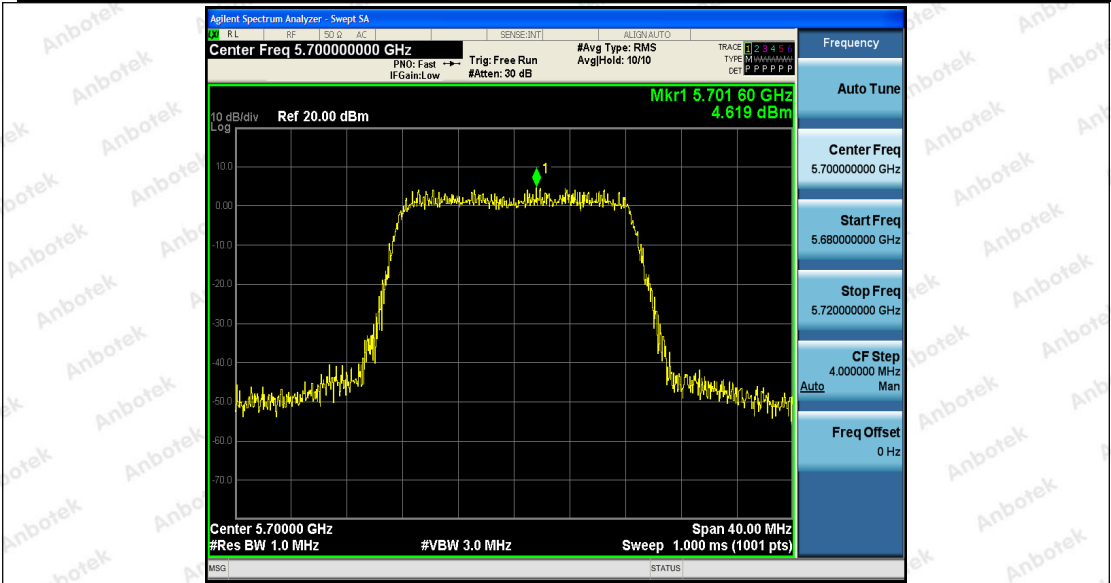

11A_Ant1_5745