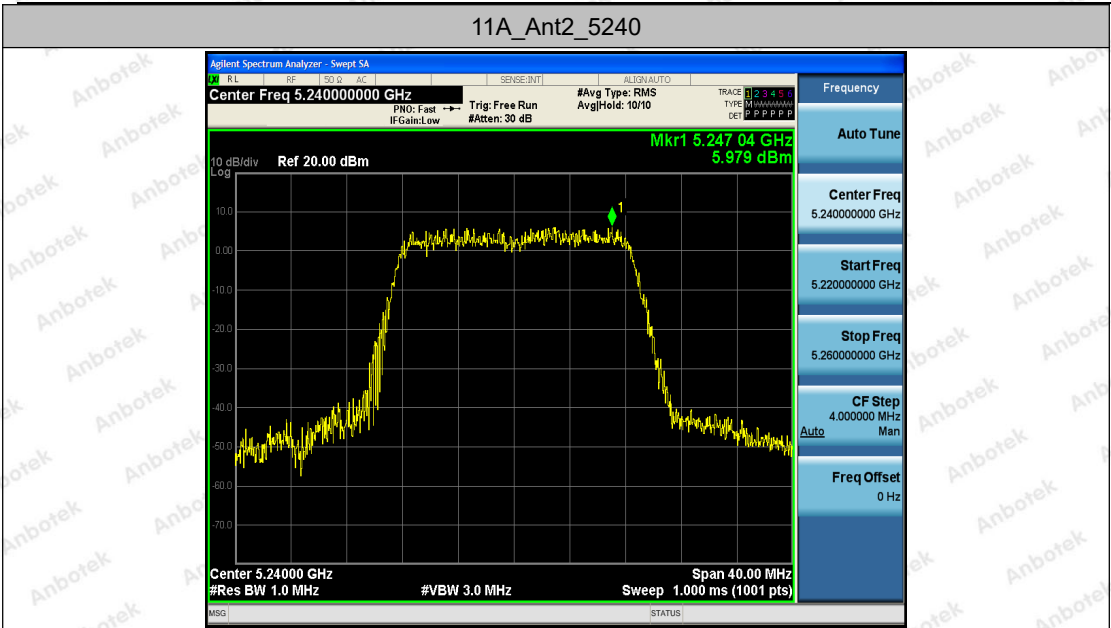

11A_Ant2_5260

Shenzhen Anbotek Compliance Laboratory Limited

Address: 1/F., Building D, Sogood Science and Technology Park, Sanwei Community, Hangcheng Street, Bao'an District, Shenzhen, Guangdong, China.
Tel: (86) 755-26066440 Fax: (86) 755-26014772 Email: service@anbotek.com

Hotline
400-003-0500
www.anbotek.com