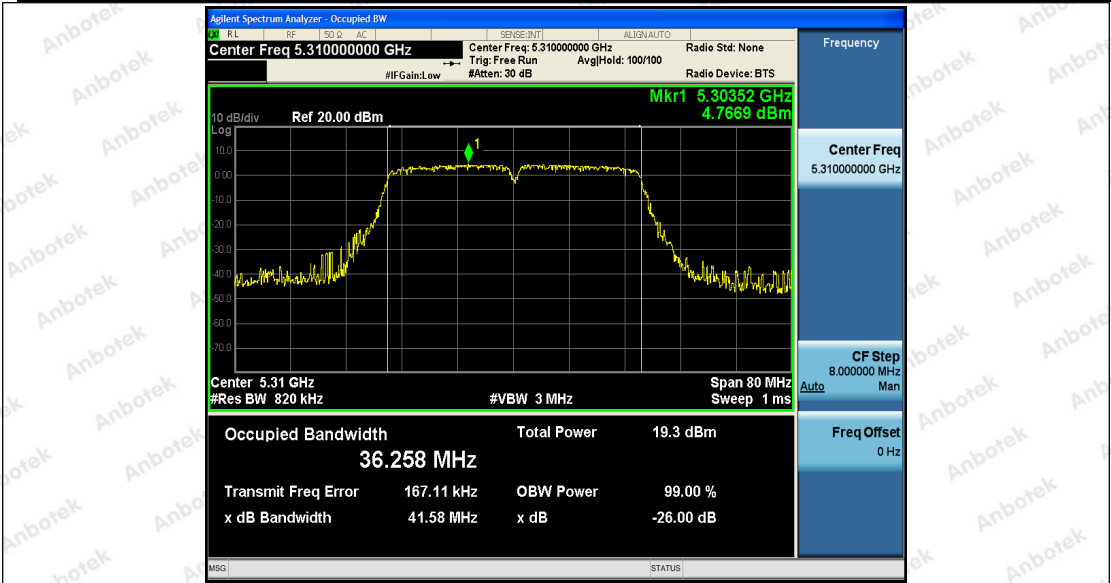

11AC40SISO_Ant1_5510