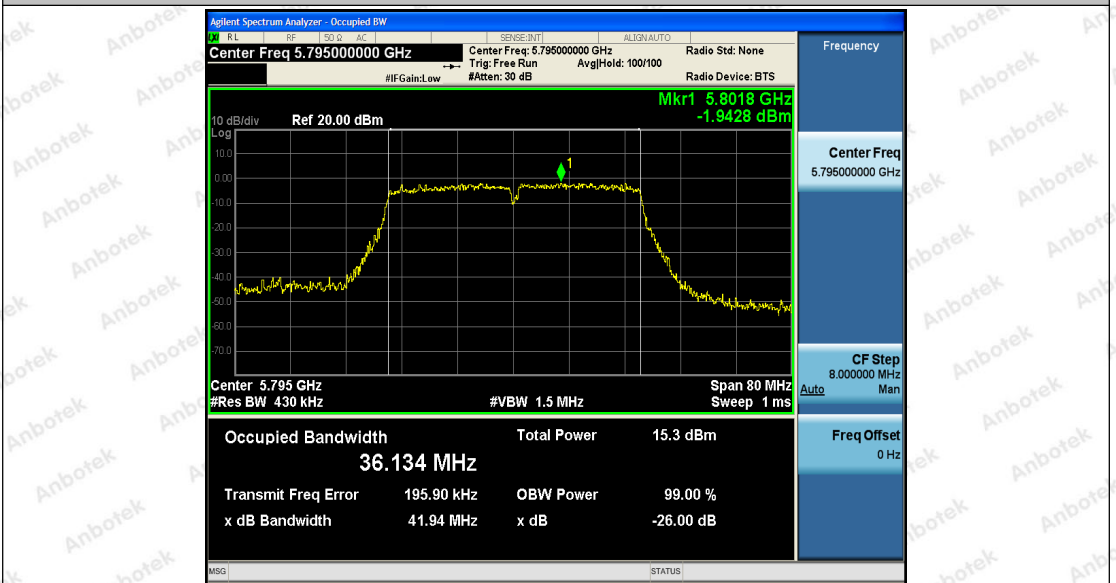

Shenzhen Anbotek Compliance Laboratory Limited

Address: 1/F., Building D, Sogood Science and Technology Park, Sanwei Community, Hangcheng Street, Bao'an District, Shenzhen, Guangdong, China.
Tel: (86) 755-26066440 Fax: (86) 755-26014772 Email: service@anbotek.com

Hotline 400-003-0500
www.anbotek.com