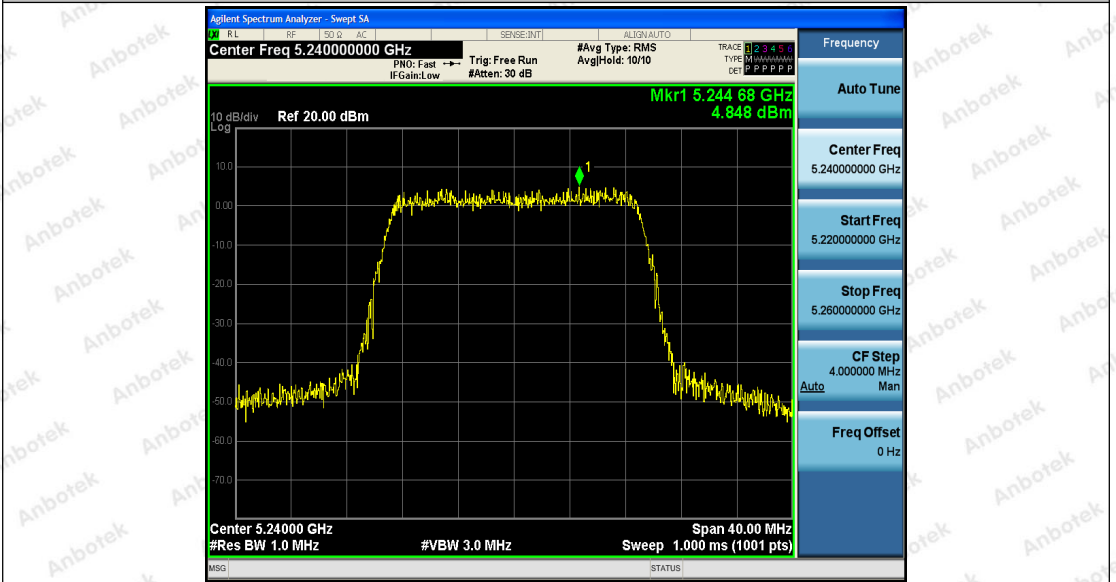

11N20SISO_Ant2_5240