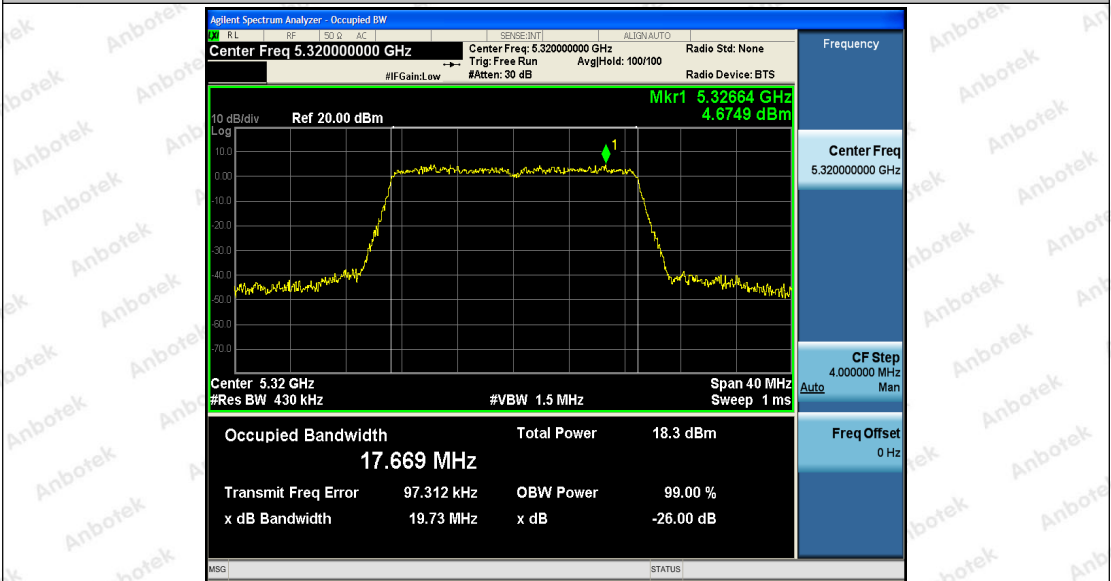

Tel: (86) 755-26066440 Fax: (86) 755-26014772 Email: service@anbotek.com

Hotline
 400-003-0500
www.anbotek.com

11N20SISO_Ant2_5300

11N20SISO_Ant1_5320

Shenzhen Anbotek Compliance Laboratory Limited

Address: 1/F., Building D, Sogood Science and Technology Park, Sanwei Community, Hangcheng Street, Bao'an District, Shenzhen, Guangdong, China.
 Tel: (86) 755-26066440 Fax: (86) 755-26014772 Email: service@anbotek.com