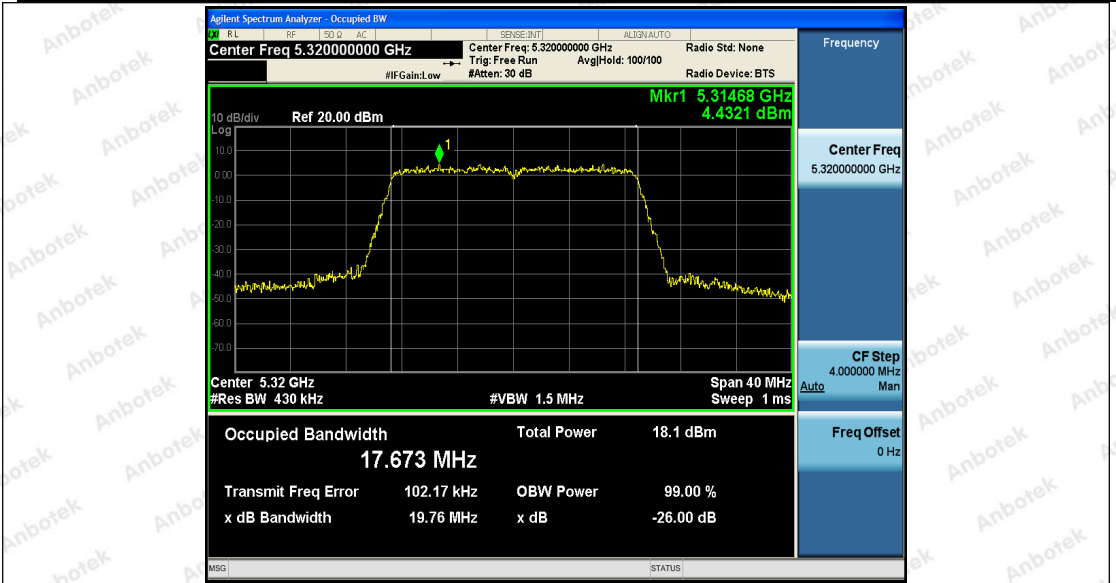

11AC20SISO_Ant1_5500