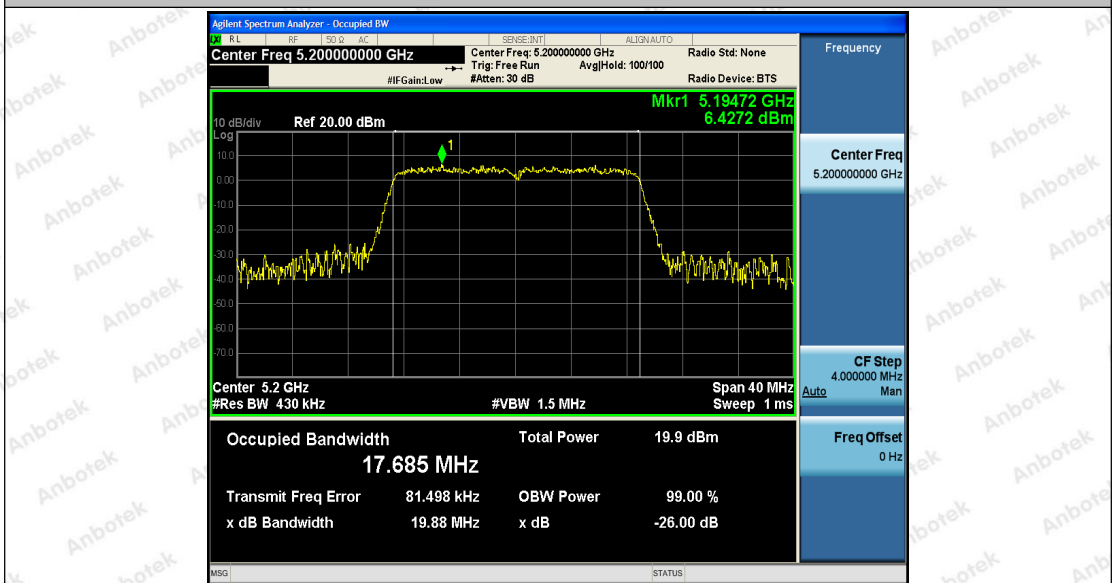

Hotline
 400-003-0500
 www.anbotek.com

11AC20SISO_Ant1_5200

11AC20SISO_Ant2_5200

Shenzhen Anbotek Compliance Laboratory Limited

Address: 1/F., Building D, Sogood Science and Technology Park, Sanwei Community, Hangcheng Street, Bao'an District, Shenzhen, Guangdong, China.