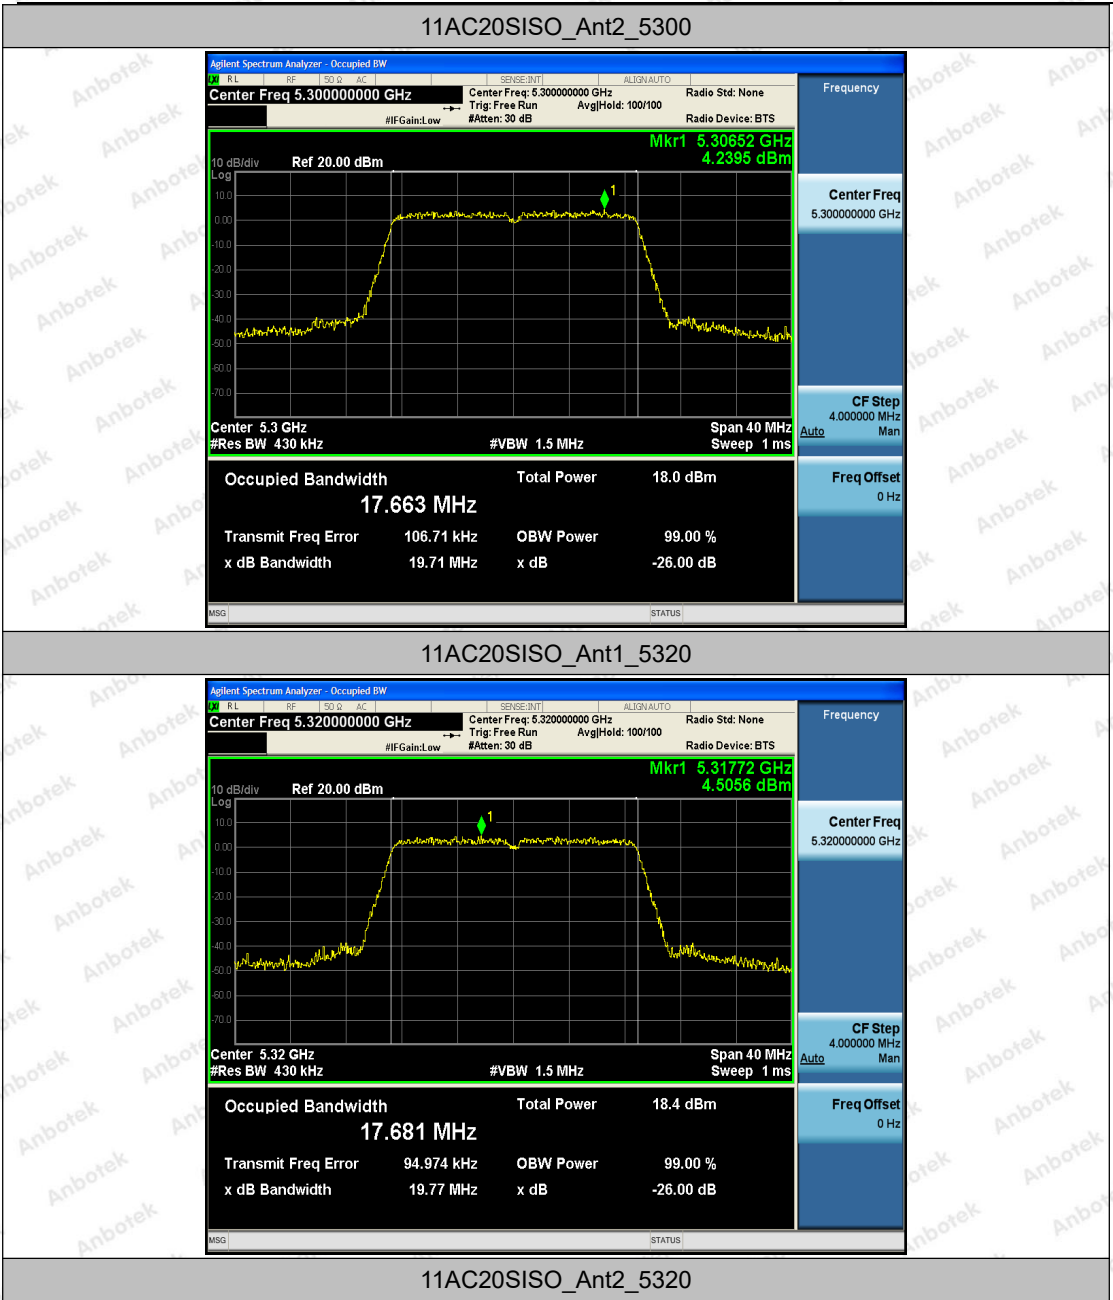

Shenzhen Anbotek Compliance Laboratory Limited

Address: 1/F., Building D, Sogood Science and Technology Park, Sanwei Community, Hangcheng Street, Bao'an District, Shenzhen, Guangdong, China.
Tel: (86) 755-26066440 Fax: (86) 755-26014772 Email: service@anbotek.com

Hotline
400-003-0500
www.anbotek.com