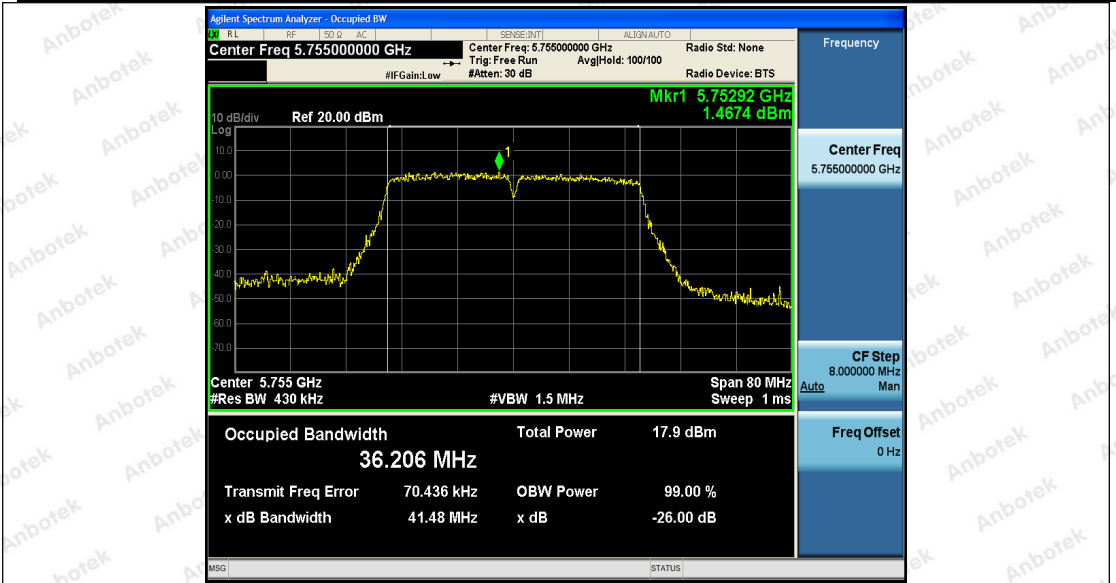

11N40SISO_Ant2_5755