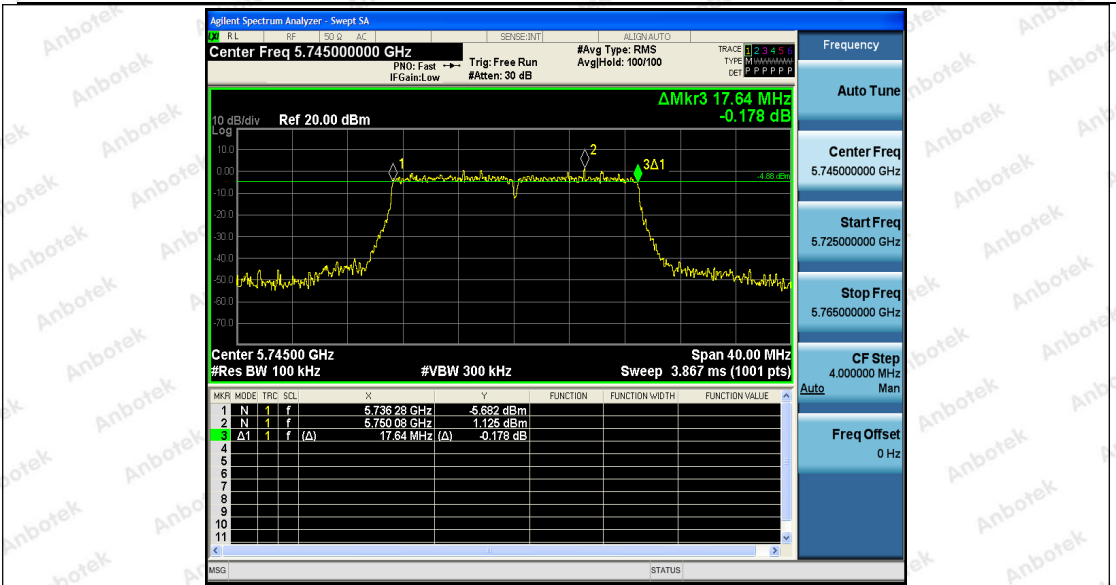

11AC20SISO_Ant1_5785