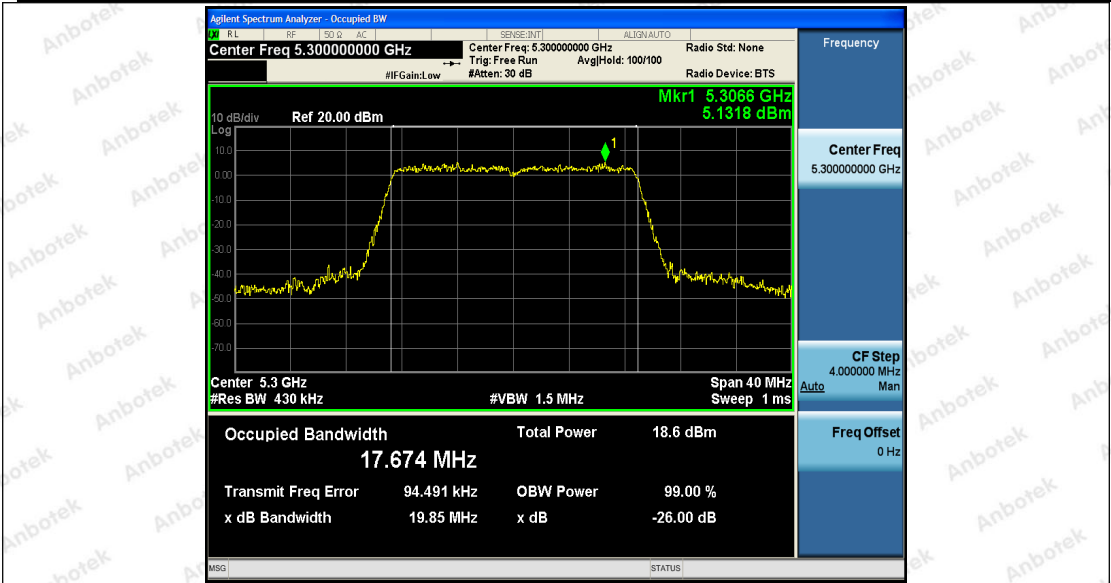

11N20SISO_Ant2_5300