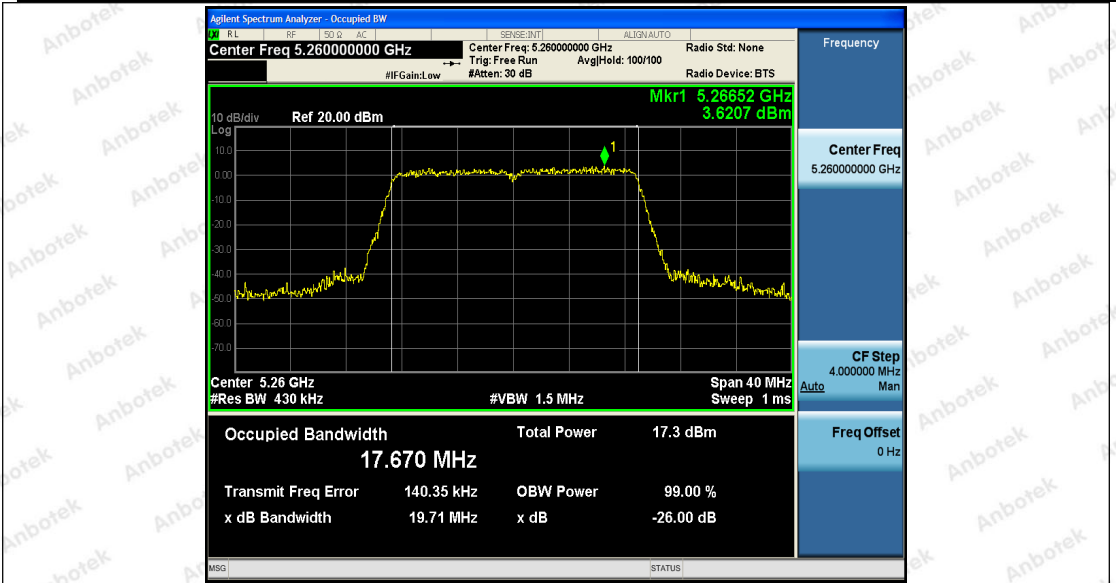

11AC20SISO_Ant2_5260