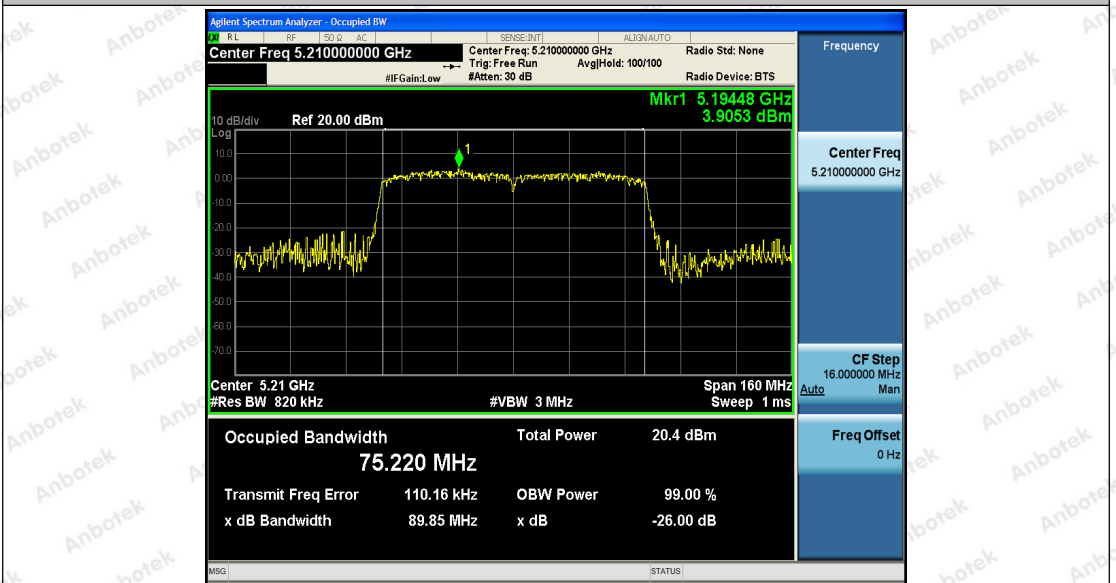

Hotline
 400-003-0500
 www.anbotek.com

11AC80SISO_Ant1_5210

11AC80SISO_Ant2_5210

Shenzhen Anbotek Compliance Laboratory Limited

Address: 1/F., Building D, Sogood Science and Technology Park, Sanwei Community, Hangcheng Street, Bao'an District, Shenzhen, Guangdong, China.
 Tel: (86) 755-26066440 Fax: (86) 755-26014772 Email: service@anbotek.com