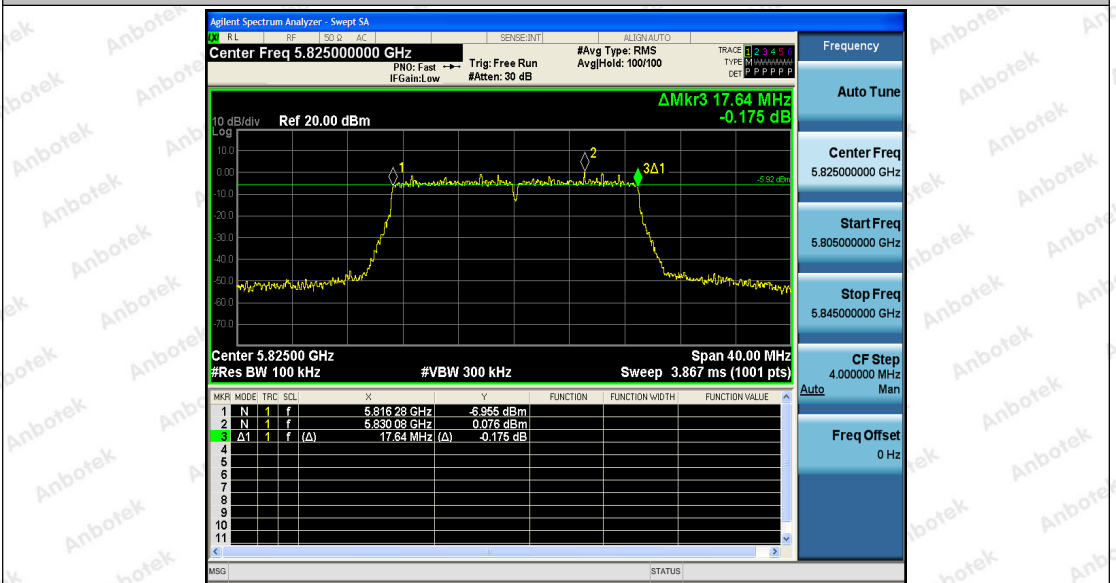

11A_Ant1_5825

Shenzhen Anbotek Compliance Laboratory Limited

Address: 1/F., Building D, Sogood Science and Technology Park, Sanwei Community, Hangcheng Street, Bao'an District, Shenzhen, Guangdong, China.
Tel: (86) 755-26066440 Fax: (86) 755-26014772 Email: service@anbotek.com

Hotline 400-003-0500
www.anbotek.com