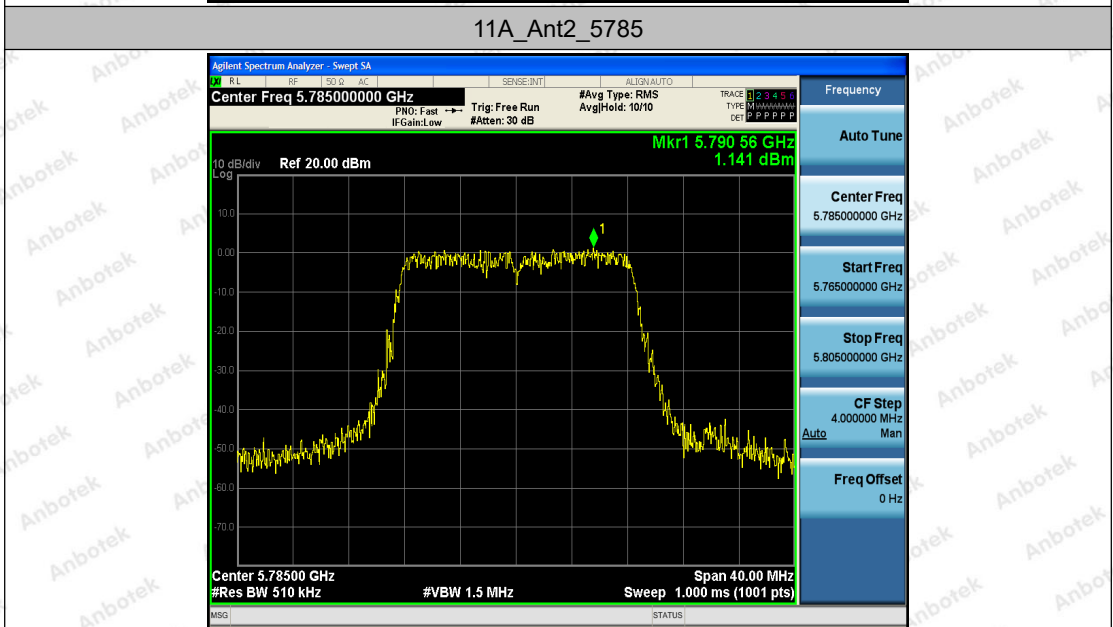

11A_Ant1_5825

Shenzhen Anbotek Compliance Laboratory Limited

Address: 1/F., Building D, Sogood Science and Technology Park, Sanwei Community, Hangcheng Street, Bao'an District, Shenzhen, Guangdong, China.

Tel: (86) 755-26066440 Fax: (86) 755-26014772 Email: service@anbotek.com

Hotline
400-003-0500
www.anbotek.com