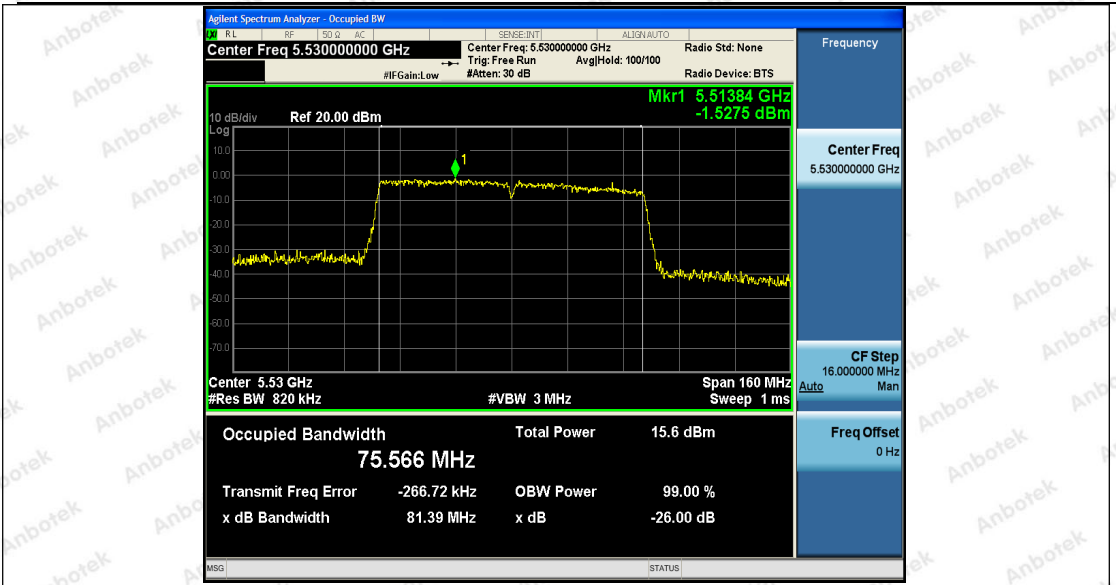

11AC80SISO_Ant2_5530