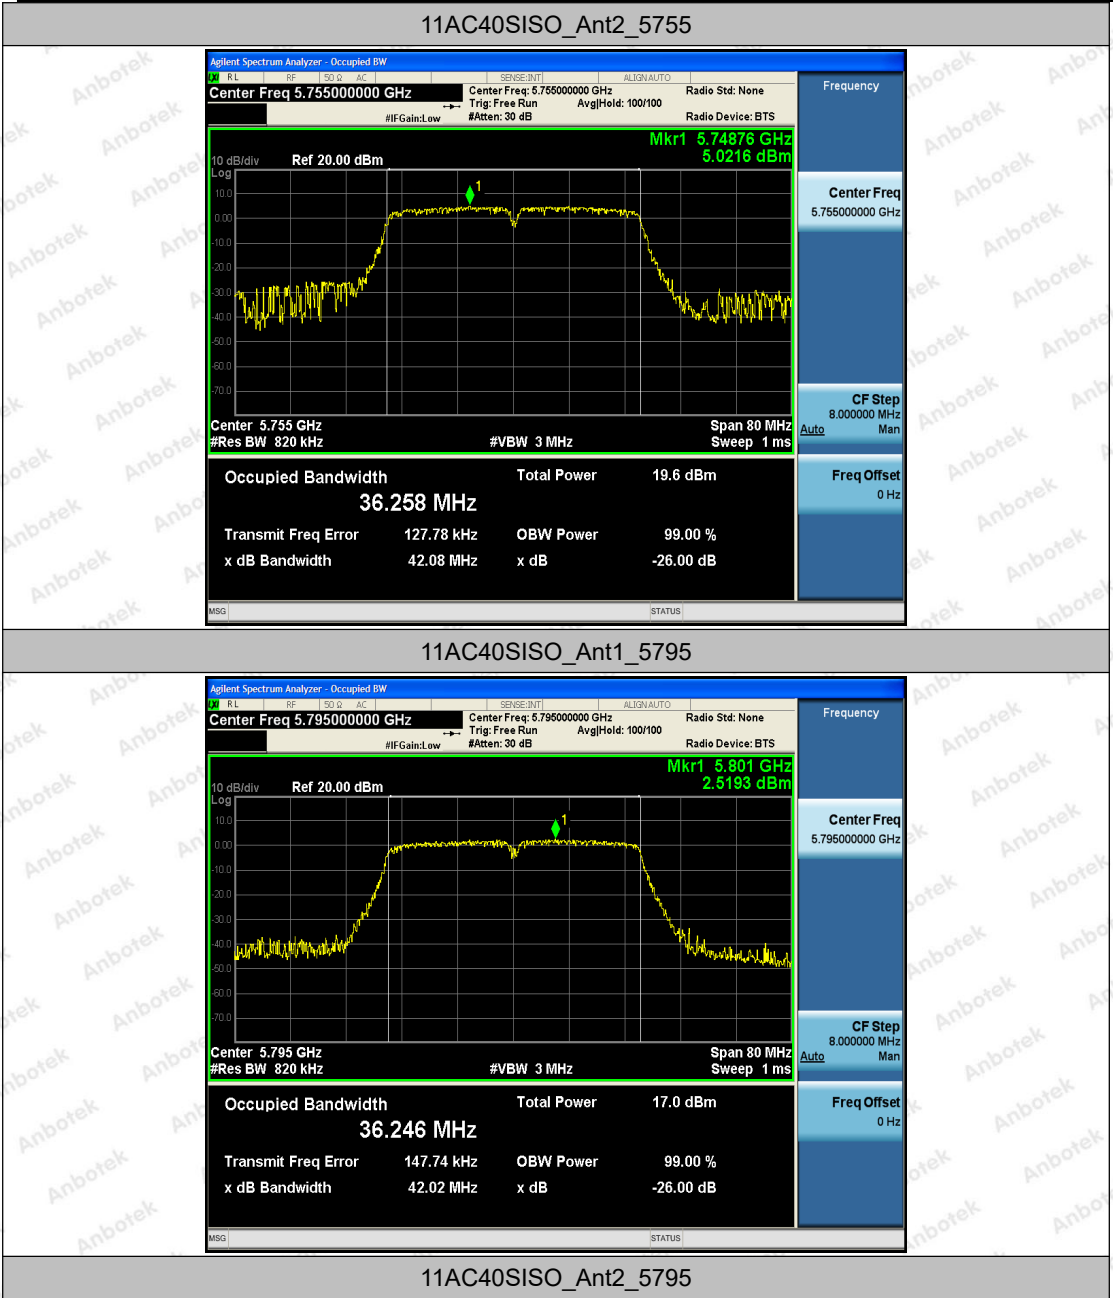

Shenzhen Anbotek Compliance Laboratory Limited

Address: 1/F., Building D, Sogood Science and Technology Park, Sanwei Community, Hangcheng Street, Bao'an District, Shenzhen, Guangdong, China.
Tel: (86) 755-26066440 Fax: (86) 755-26014772 Email: service@anbotek.com

Hotline
400-003-0500
www.anbotek.com