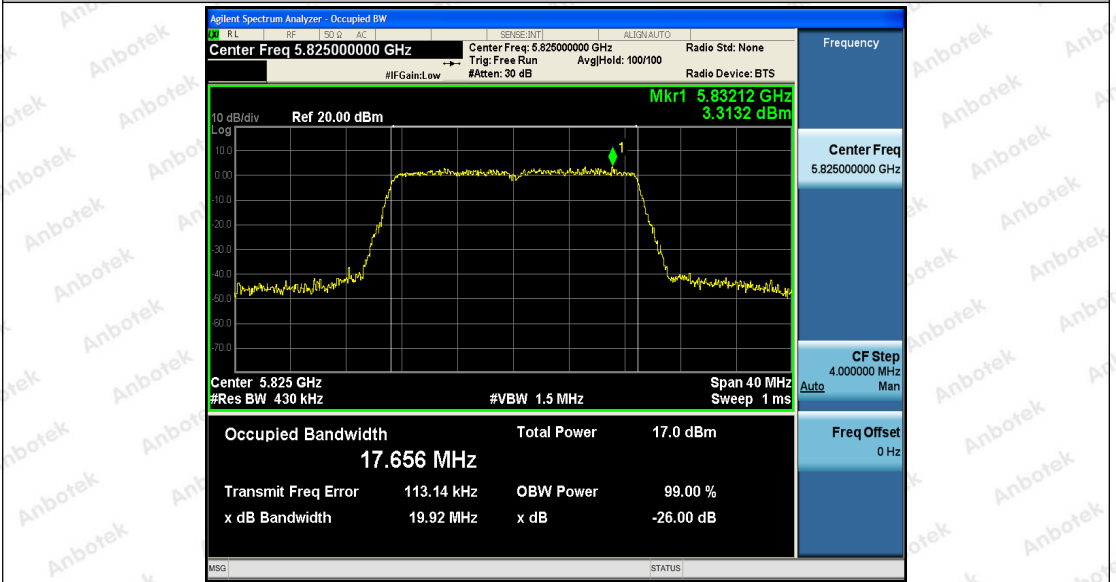

11AC20SISO_Ant2_5825