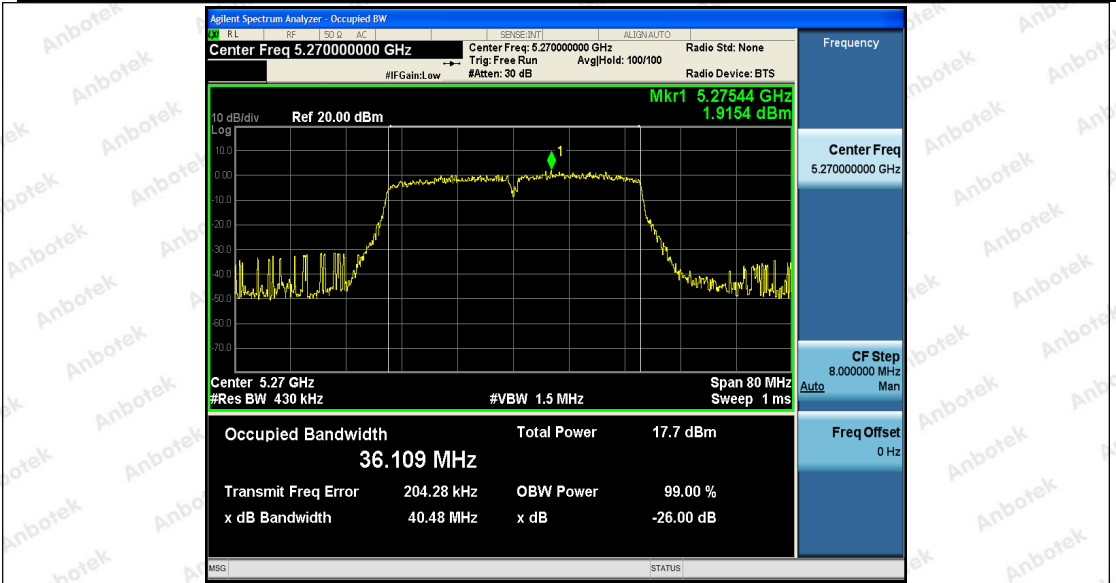

11N40SISO_Ant2_5270