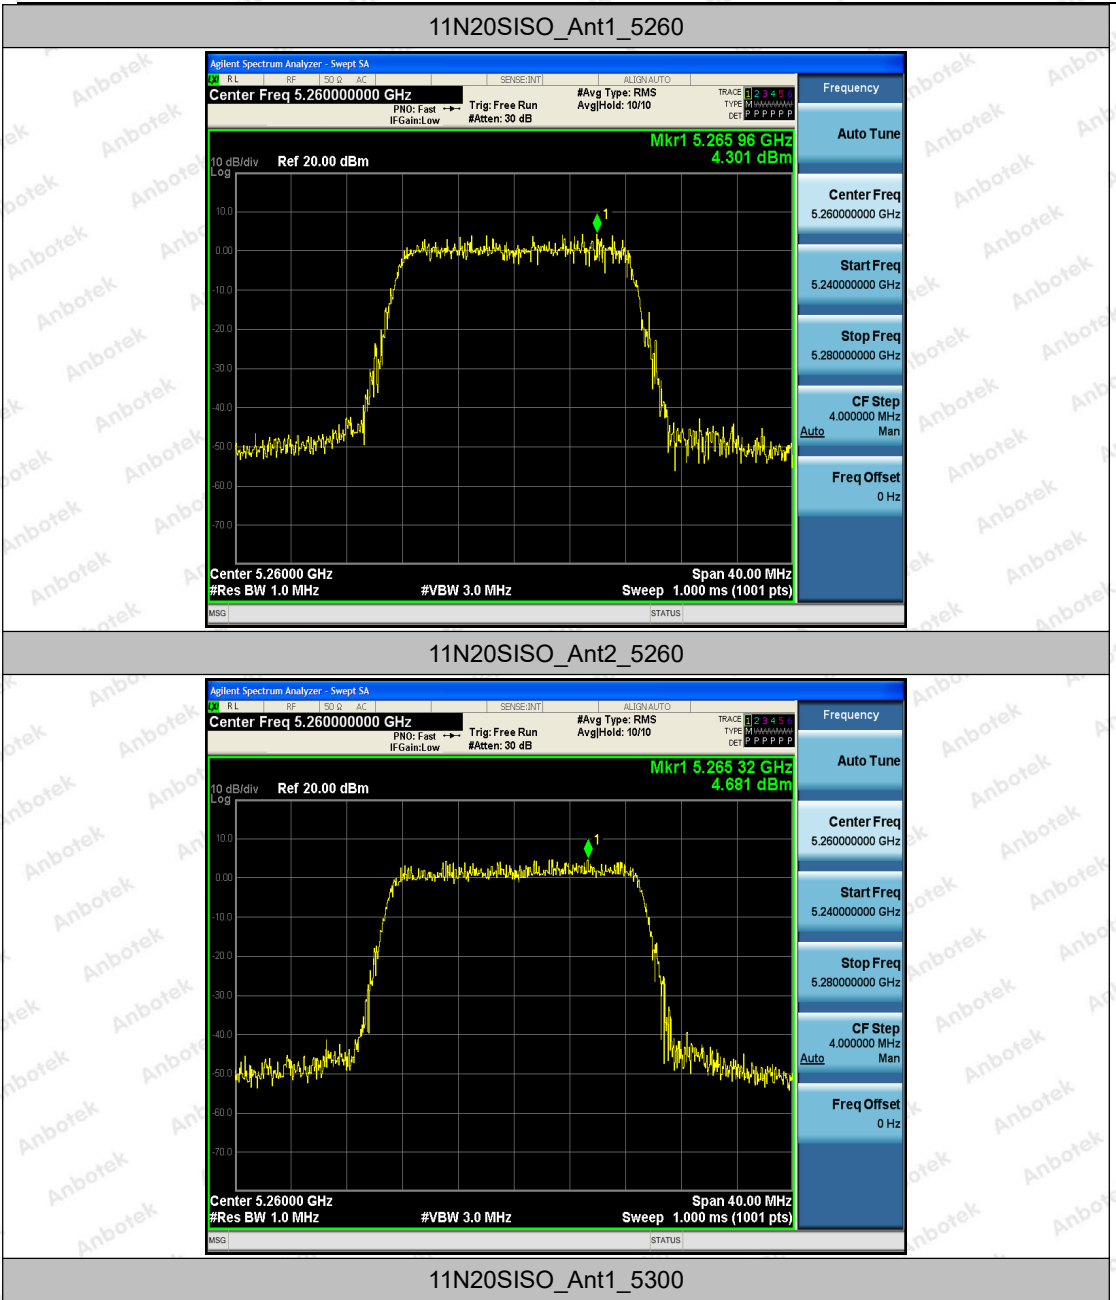

Shenzhen Anbotek Compliance Laboratory Limited

Address: 1/F., Building D, Sogood Science and Technology Park, Sanwei Community, Hangcheng Street, Bao'an District, Shenzhen, Guangdong, China.
Tel: (86) 755-26066440 Fax: (86) 755-26014772 Email: service@anbotek.com

Hotline
400-003-0500
www.anbotek.com