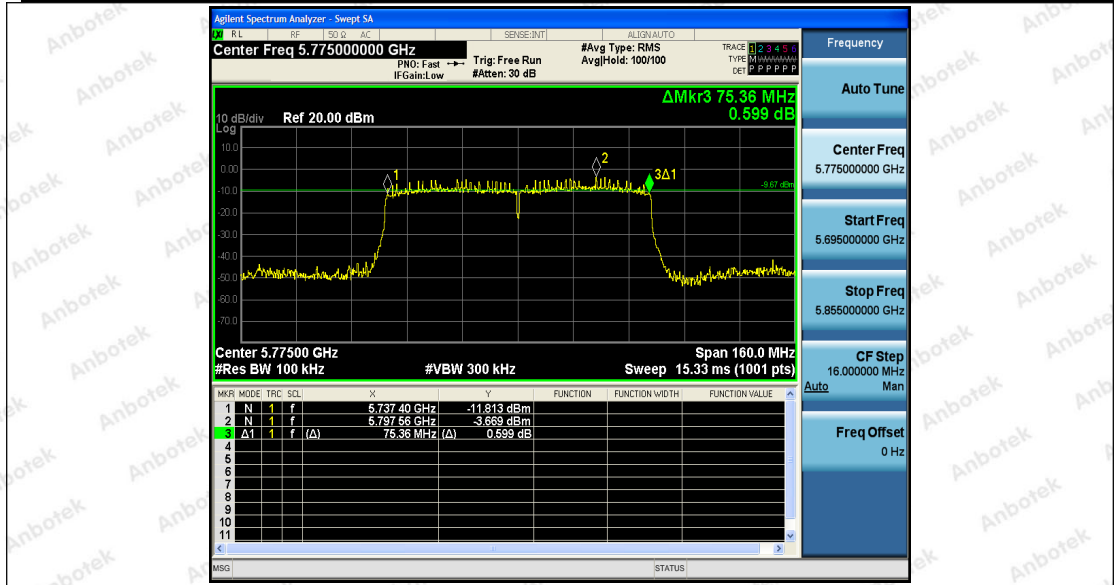

Shenzhen Anbotek Compliance Laboratory Limited

Address: 1/F., Building D, Sogood Science and Technology Park, Sanwei Community, Hangcheng Street, Bao'an District, Shenzhen, Guangdong, China.
Tel: (86) 755-26066440 Fax: (86) 755-26014772 Email: service@anbotek.com

Hotline
400-003-0500
www.anbotek.com