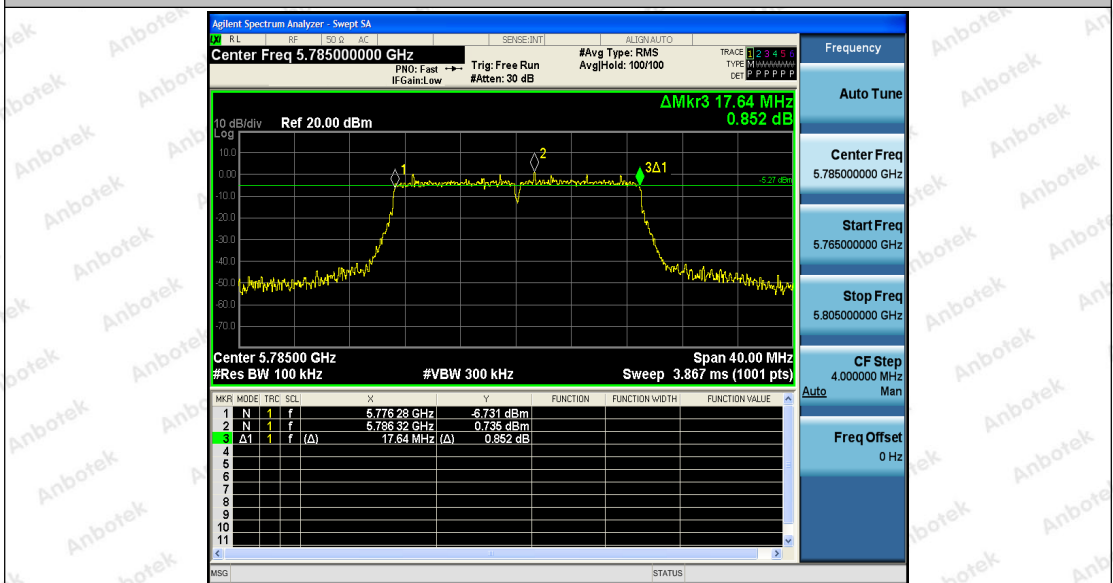

Shenzhen Anbotek Compliance Laboratory Limited

Address: 1/F., Building D, Sogood Science and Technology Park, Sanwei Community, Hangcheng Street, Bao'an District, Shenzhen, Guangdong, China.

Tel: (86) 755-26066440 Fax: (86) 755-26014772 Email: service@anbotek.com

Hotline
400-003-0500
www.anbotek.com