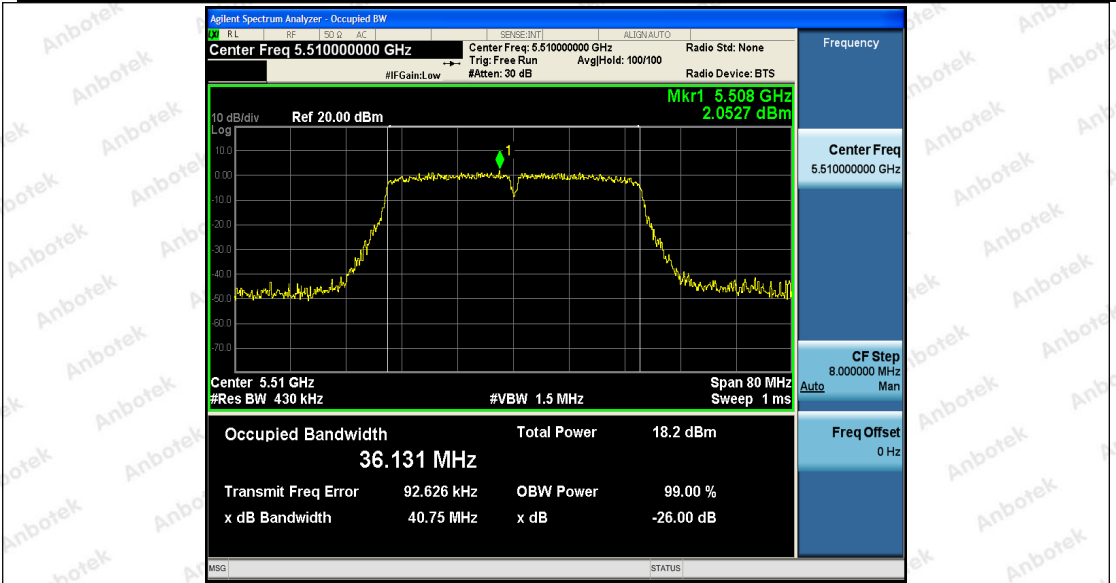

11N40SISO_Ant1_5590