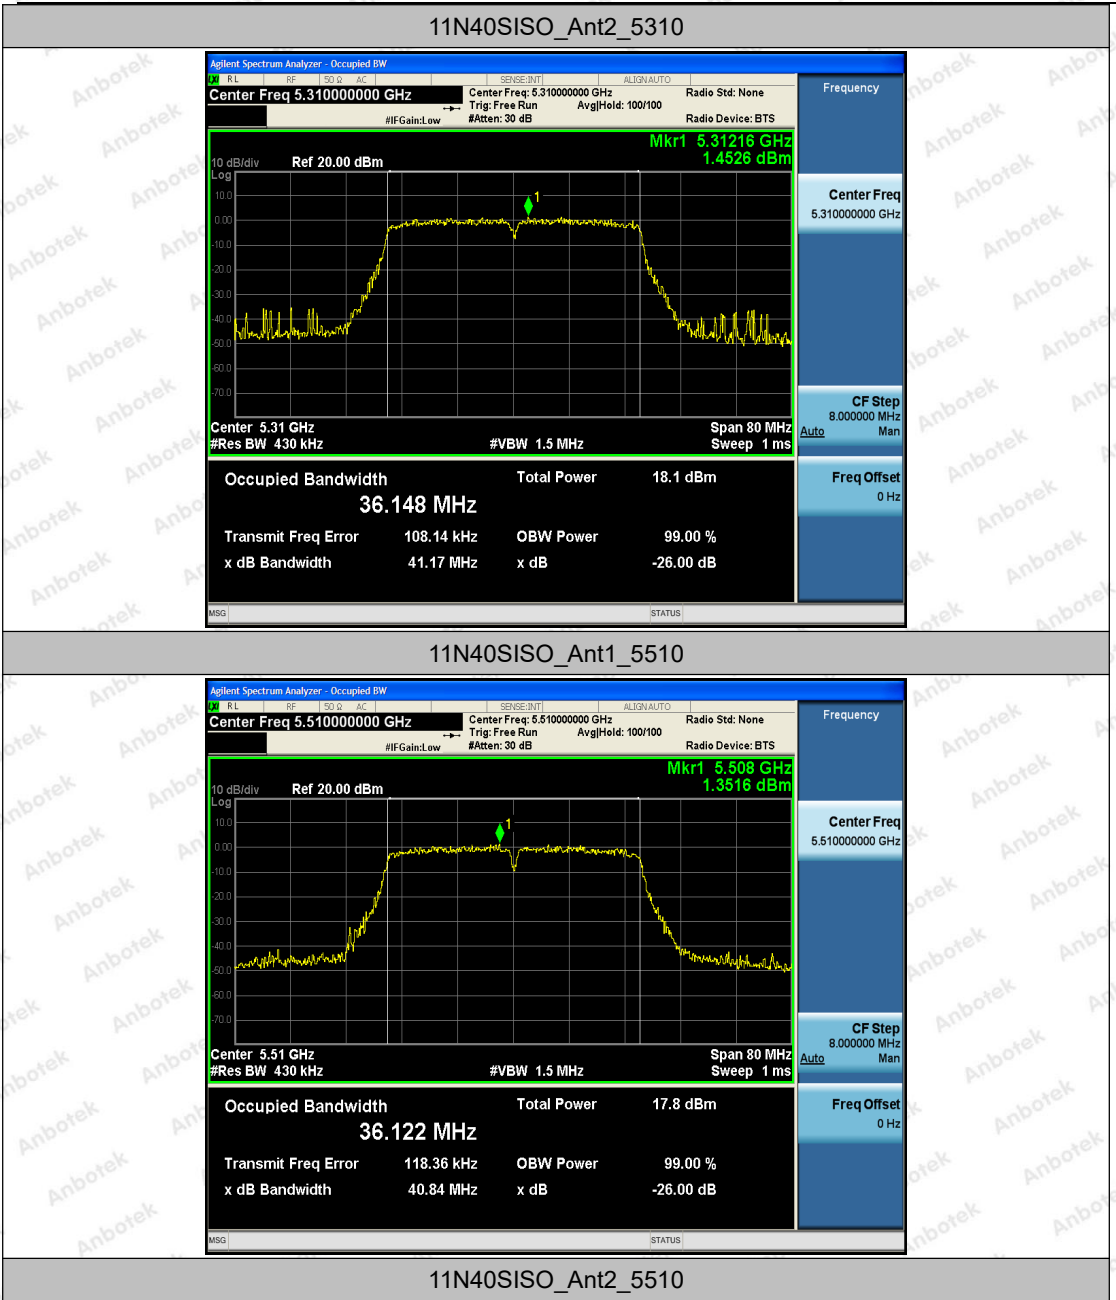

Shenzhen Anbotek Compliance Laboratory Limited

Address: 1/F., Building D, Sogood Science and Technology Park, Sanwei Community, Hangcheng Street, Bao'an District, Shenzhen, Guangdong, China.
Tel: (86) 755-26066440 Fax: (86) 755-26014772 Email: service@anbotek.com

Hotline
400-003-0500
www.anbotek.com