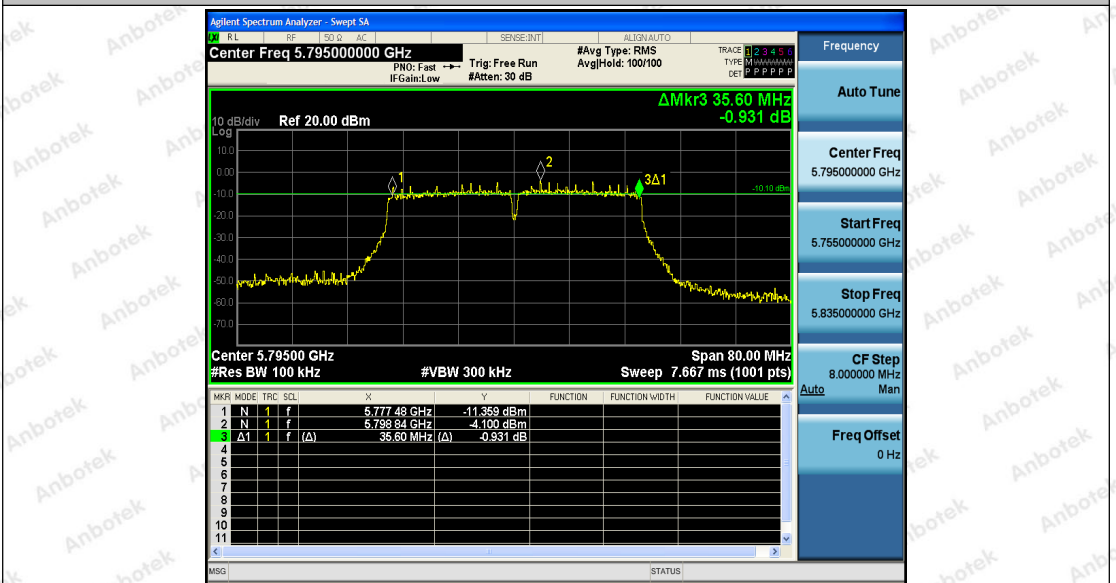

Shenzhen Anbotek Compliance Laboratory Limited

Address: 1/F., Building D, Sogood Science and Technology Park, Sanwei Community, Hangcheng Street, Bao'an District, Shenzhen, Guangdong, China.
Tel: (86) 755-26066440 Fax: (86) 755-26014772 Email: service@anbotek.com

Hotline
400-003-0500
www.anbotek.com