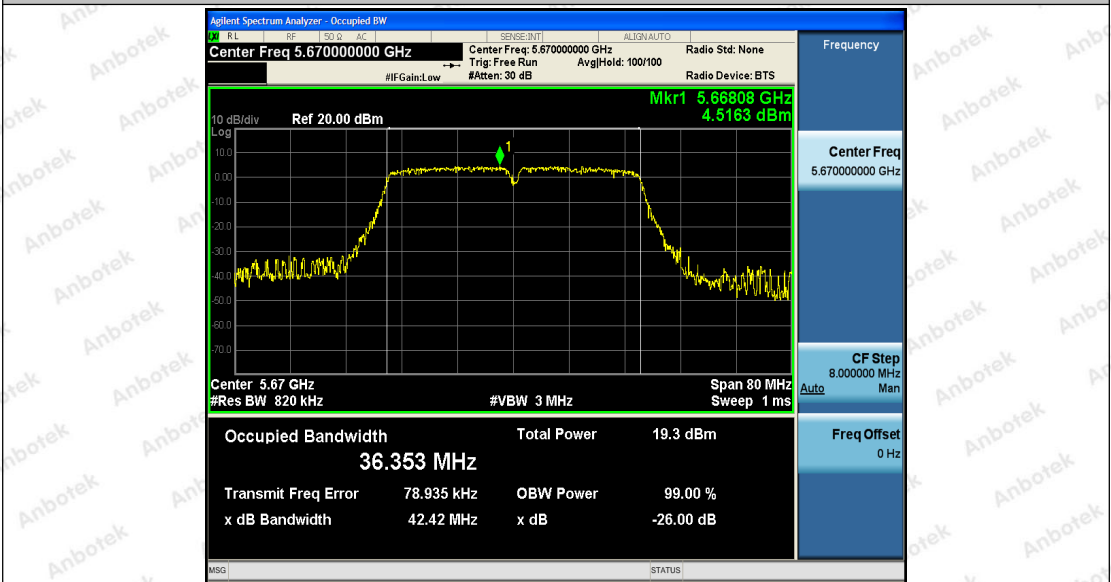

Shenzhen Anbotek Compliance Laboratory Limited

Address: 1/F., Building D, Sogood Science and Technology Park, Sanwei Community, Hangcheng Street, Bao'an District, Shenzhen, Guangdong, China.

Tel: (86) 755-26066440 Fax: (86) 755-26014772 Email: service@anbotek.com

Hotline
400-003-0500
www.anbotek.com