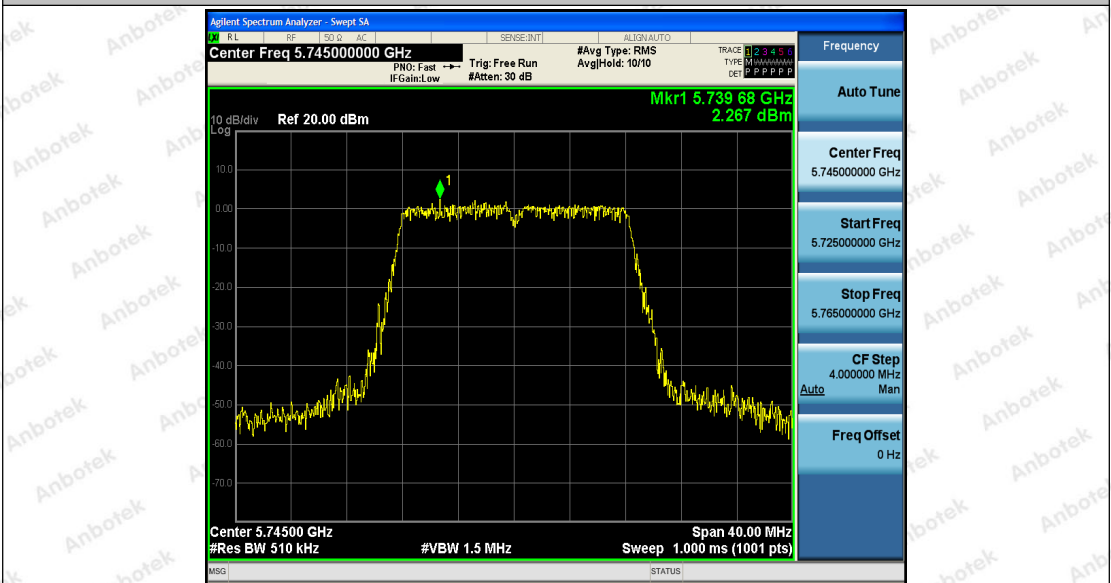

Hotline
400-003-0500
www.anbotek.com

11A_Ant1_5745

11A_Ant2_5745

Shenzhen Anbotek Compliance Laboratory Limited

Address: 1/F., Building D, Sogood Science and Technology Park, Sanwei Community, Hangcheng Street, Bao'an District, Shenzhen, Guangdong, China.