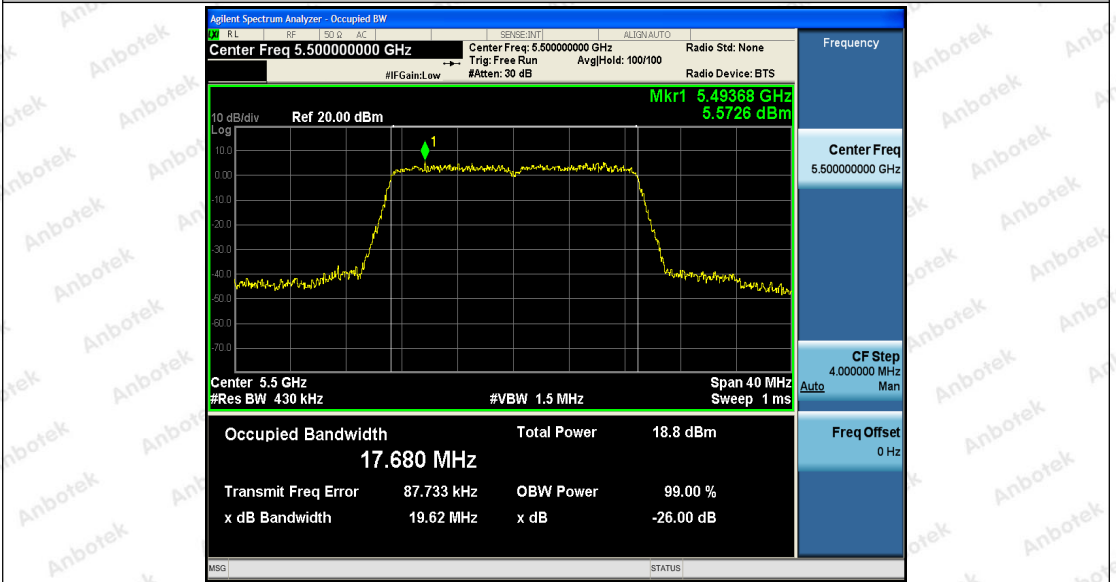

Hotline
400-003-0500
www.anbotek.com

11AC20SISO_Ant1_5500

11AC20SISO_Ant2_5500

Shenzhen Anbotek Compliance Laboratory Limited

Address: 1/F., Building D, Sogood Science and Technology Park, Sanwei Community, Hangcheng Street, Bao'an District, Shenzhen, Guangdong, China.
 Tel: (86) 755-26066440 Fax: (86) 755-26014772 Email: service@anbotek.com