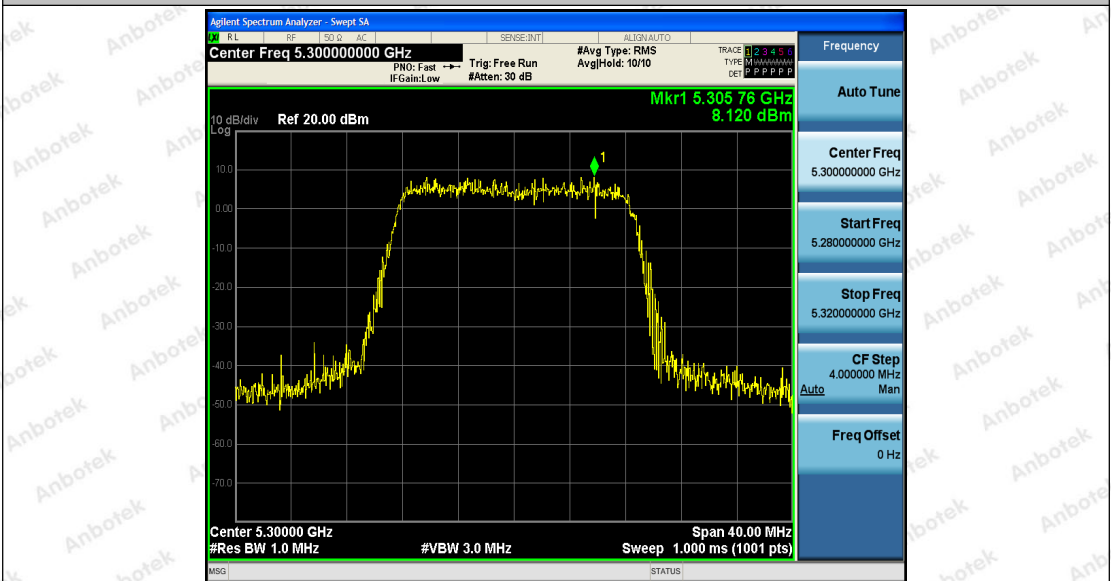

Shenzhen Anbotek Compliance Laboratory Limited

Address: 1/F., Building D, Sogood Science and Technology Park, Sanwei Community, Hangcheng Street, Bao'an District, Shenzhen, Guangdong, China.

Tel: (86) 755-26066440 Fax: (86) 755-26014772 Email: service@anbotek.com

Hotline 400-003-0500
www.anbotek.com