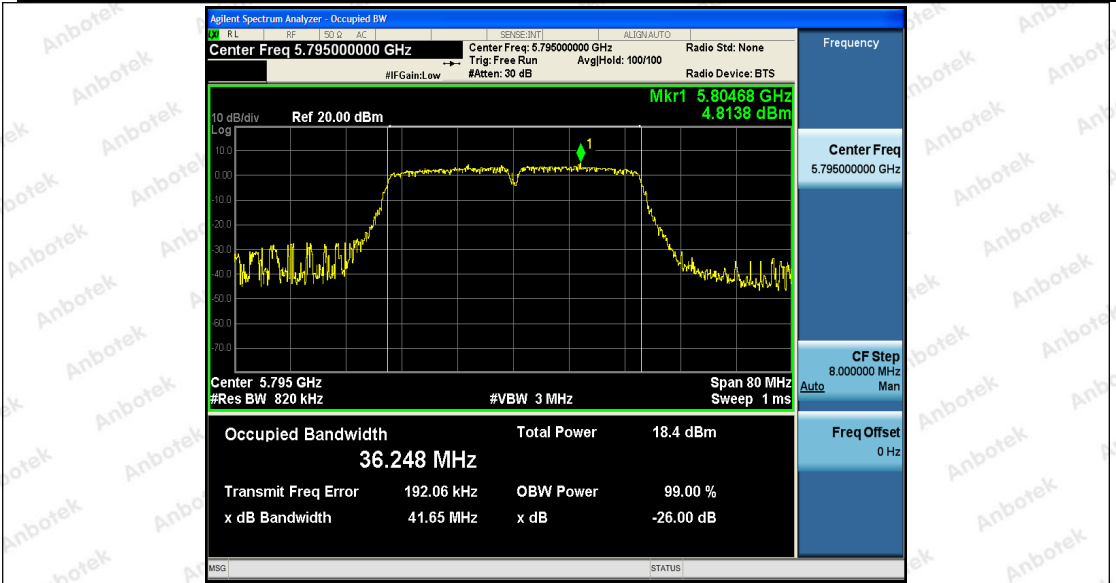

Hotline
 400-003-0500
 www.anbotek.com

11AC80SISO_Ant1_5210

11AC80SISO_Ant2_5210

Shenzhen Anbotek Compliance Laboratory Limited

Address: 1/F., Building D, Sogood Science and Technology Park, Sanwei Community, Hangcheng Street, Bao'an District, Shenzhen, Guangdong, China.
 Tel: (86) 755-26066440 Fax: (86) 755-26014772 Email: service@anbotek.com