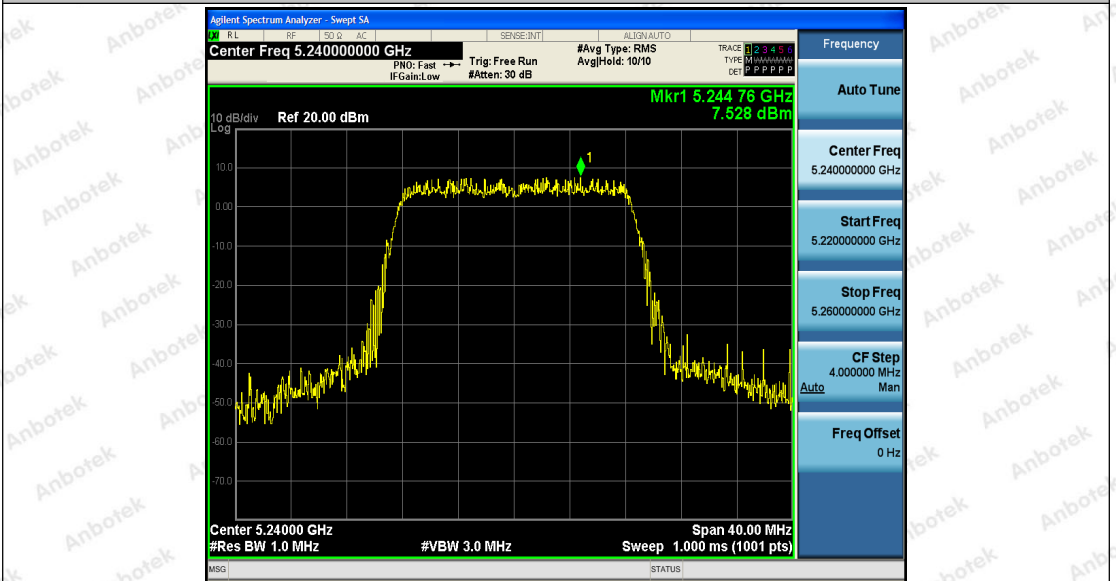

Shenzhen Anbotek Compliance Laboratory Limited

Address: 1/F., Building D, Sogood Science and Technology Park, Sanwei Community, Hangcheng Street, Bao'an District, Shenzhen, Guangdong, China.
Tel: (86) 755-26066440 Fax: (86) 755-26014772 Email: service@anbotek.com

Hotline 400-003-0500
www.anbotek.com