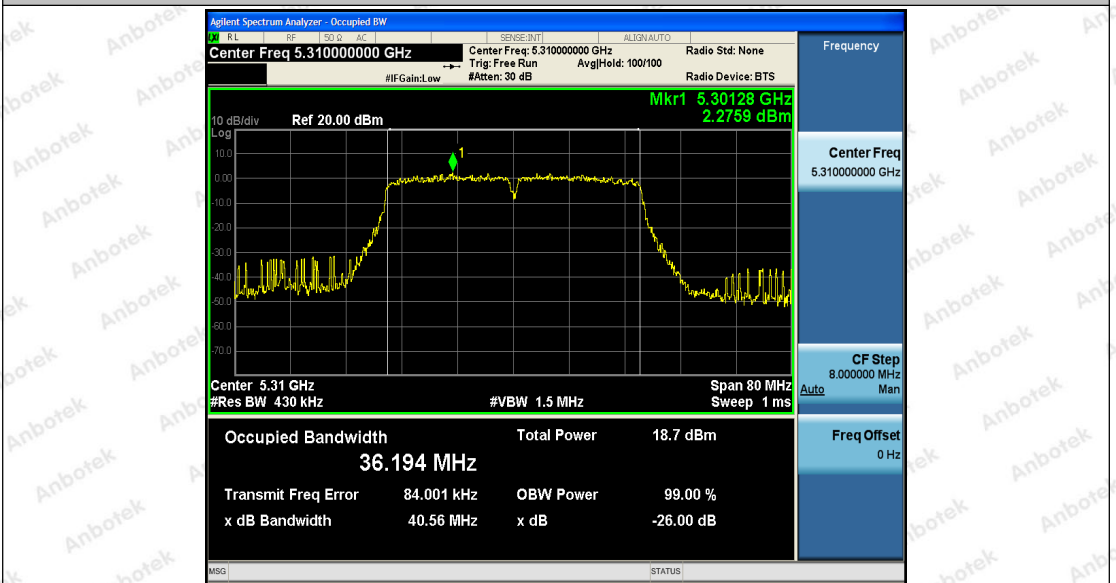

Tel: (86) 755-26066440 Fax: (86) 755-26014772 Email: service@anbotek.com

Hotline
 400-003-0500
 www.anbotek.com

11N40SISO_Ant2_5270

11N40SISO_Ant1_5310

Shenzhen Anbotek Compliance Laboratory Limited

Address: 1/F., Building D, Sogood Science and Technology Park, Sanwei Community, Hangcheng Street, Bao'an District, Shenzhen, Guangdong, China.
 Tel: (86) 755-26066440 Fax: (86) 755-26014772 Email: service@anbotek.com