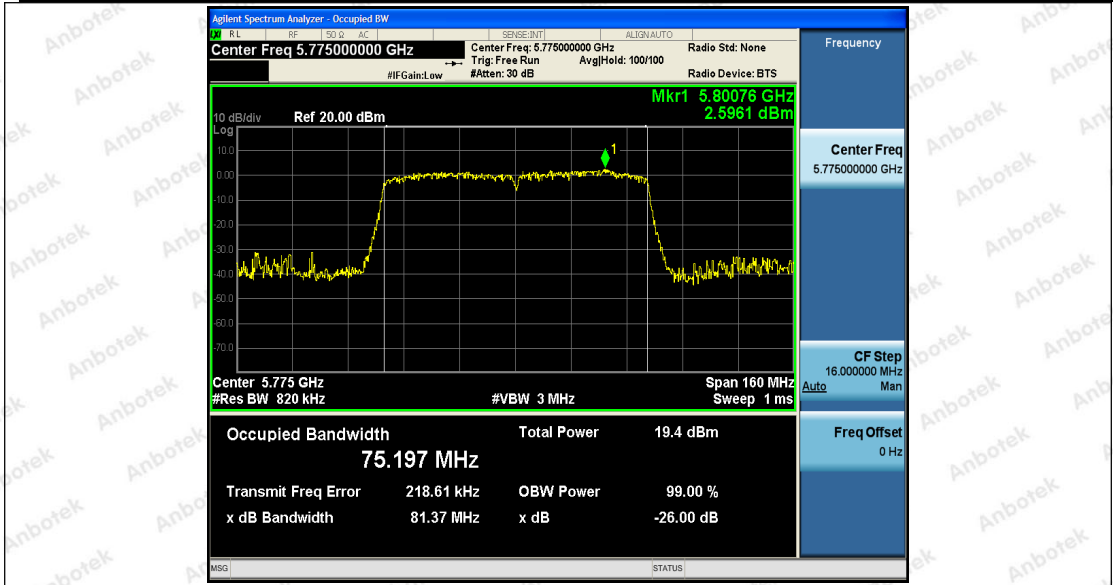

Shenzhen Anbotek Compliance Laboratory Limited

Address: 1/F., Building D, Sogood Science and Technology Park, Sanwei Community, Hangcheng Street, Bao'an District, Shenzhen, Guangdong, China.
Tel: (86) 755-26066440 Fax: (86) 755-26014772 Email: service@anbotek.com

Hotline
400-003-0500
www.anbotek.com