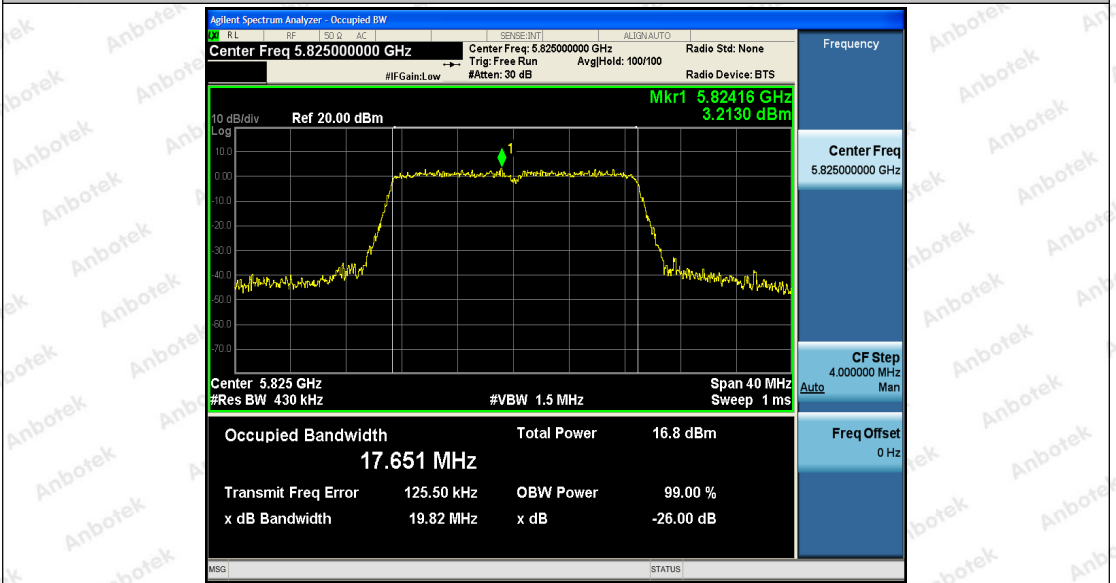

Tel: (86) 755-26066440 Fax: (86) 755-26014772 Email: service@anbotek.com

Hotline
400-003-0500
www.anbotek.com

11AC20SISO_Ant1_5825

11AC20SISO_Ant2_5825

Shenzhen Anbotek Compliance Laboratory Limited

Address: 1/F., Building D, Sogood Science and Technology Park, Sanwei Community, Hangcheng Street, Bao'an District, Shenzhen, Guangdong, China.
 Tel: (86) 755-26066440 Fax: (86) 755-26014772 Email: service@anbotek.com