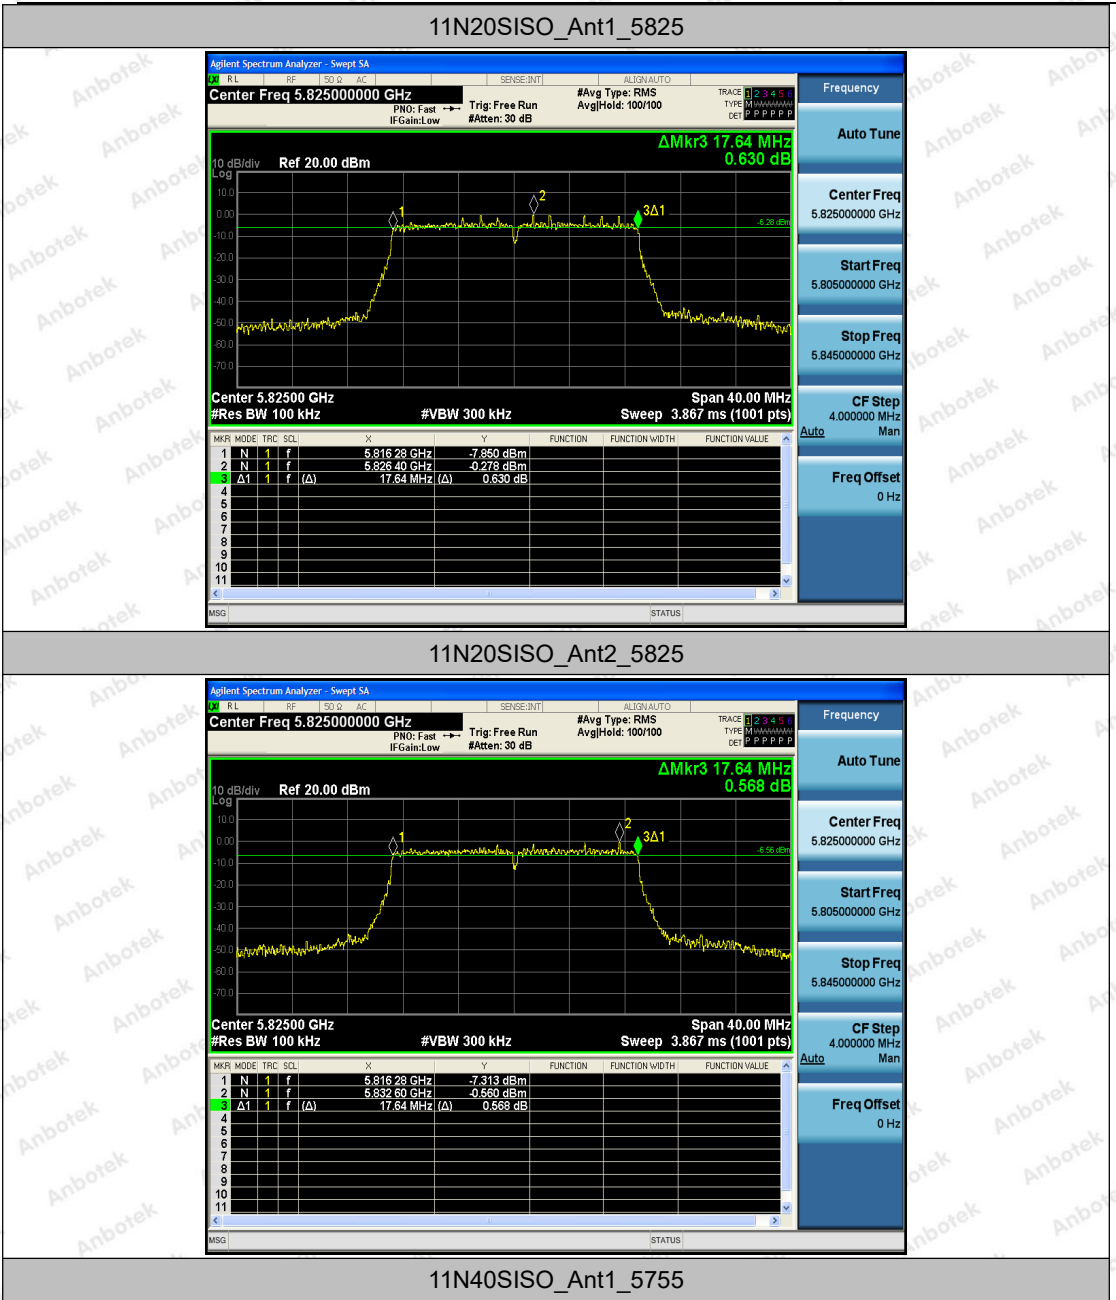

Shenzhen Anbotek Compliance Laboratory Limited

Address: 1/F., Building D, Sogood Science and Technology Park, Sanwei Community, Hangcheng Street, Bao'an District, Shenzhen, Guangdong, China.
Tel: (86) 755-26066440 Fax: (86) 755-26014772 Email: service@anbotek.com

Hotline
400-003-0500
www.anbotek.com