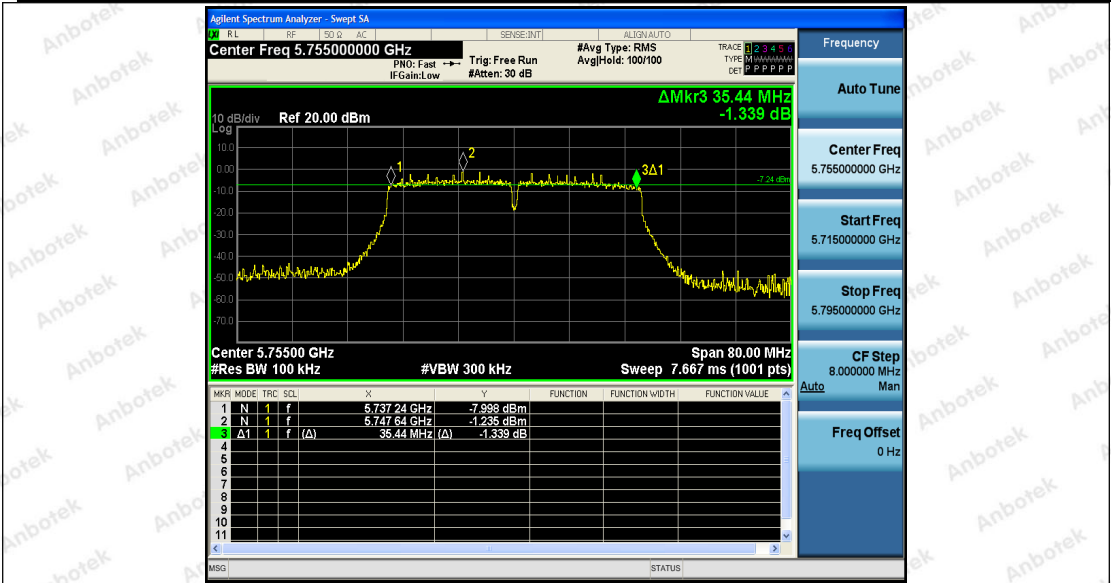

11AC40SISO_Ant2_5755