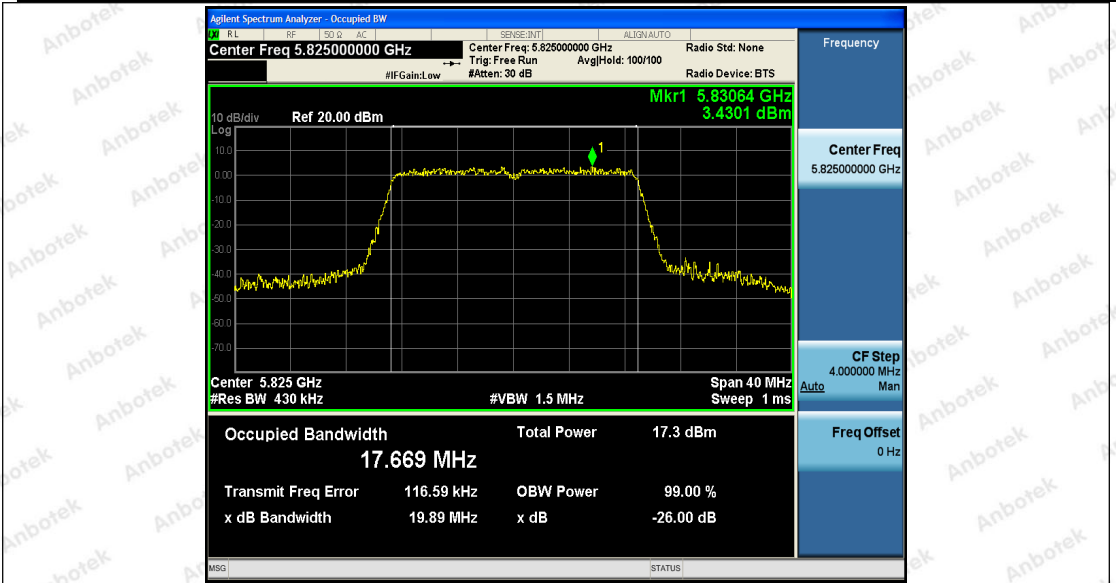

11N40SISO_Ant1_5190