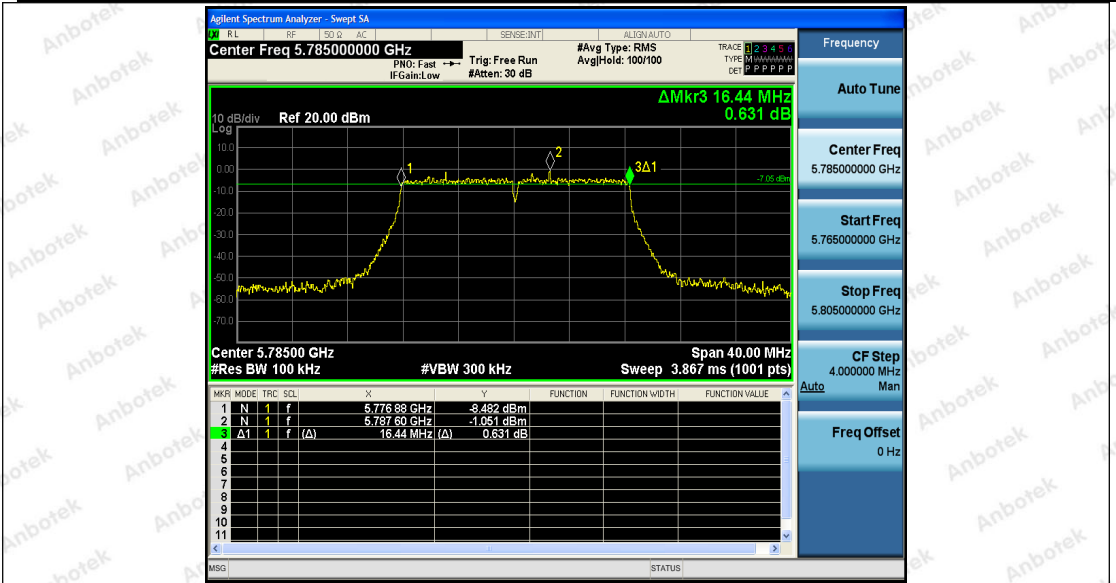

Shenzhen Anbotek Compliance Laboratory Limited

Address: 1/F., Building D, Sogood Science and Technology Park, Sanwei Community, Hangcheng Street, Bao'an District, Shenzhen, Guangdong, China.
Tel: (86) 755-26066440 Fax: (86) 755-26014772 Email: service@anbotek.com

Hotline 400-003-0500
www.anbotek.com