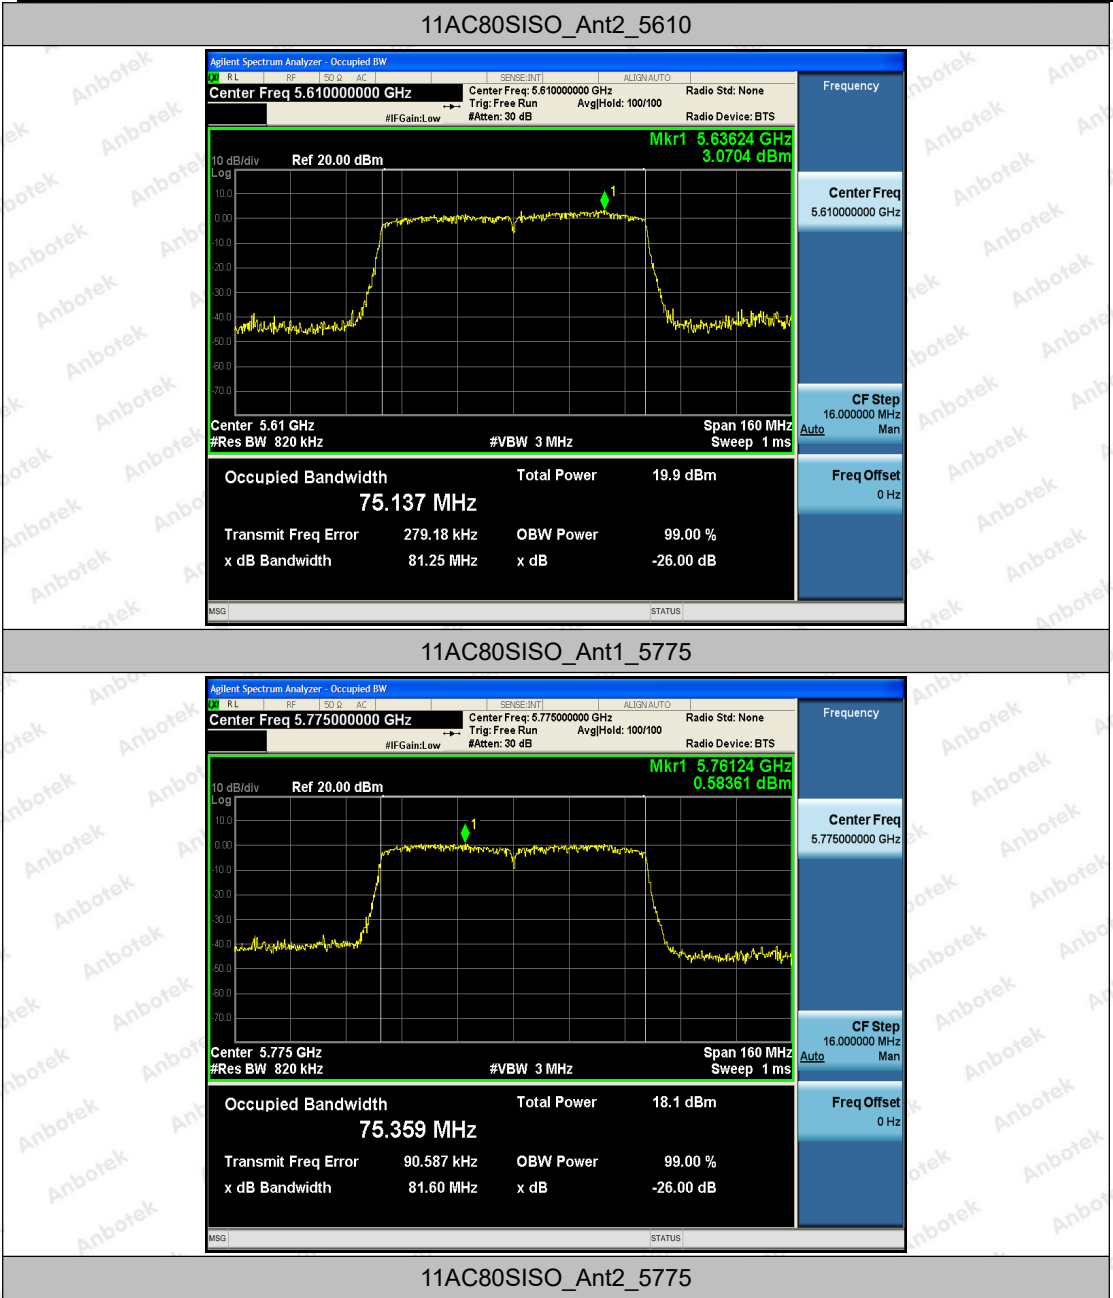

Shenzhen Anbotek Compliance Laboratory Limited

Address: 1/F., Building D, Sogood Science and Technology Park, Sanwei Community, Hangcheng Street, Bao'an District, Shenzhen, Guangdong, China.
Tel: (86) 755-26066440 Fax: (86) 755-26014772 Email: service@anbotek.com

Hotline
400-003-0500
www.anbotek.com