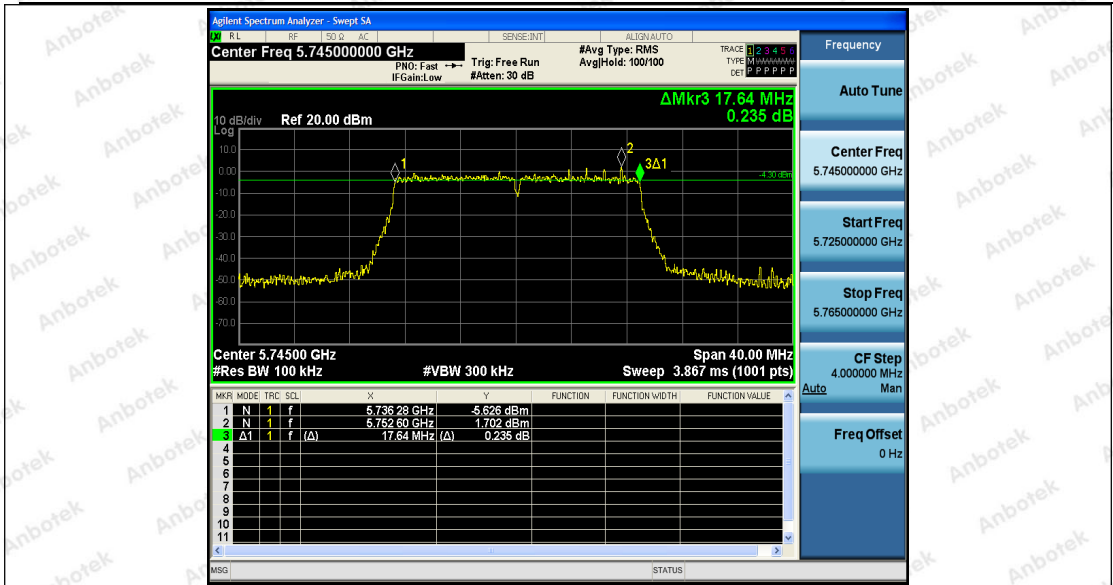

11N20SISO_Ant1_5785