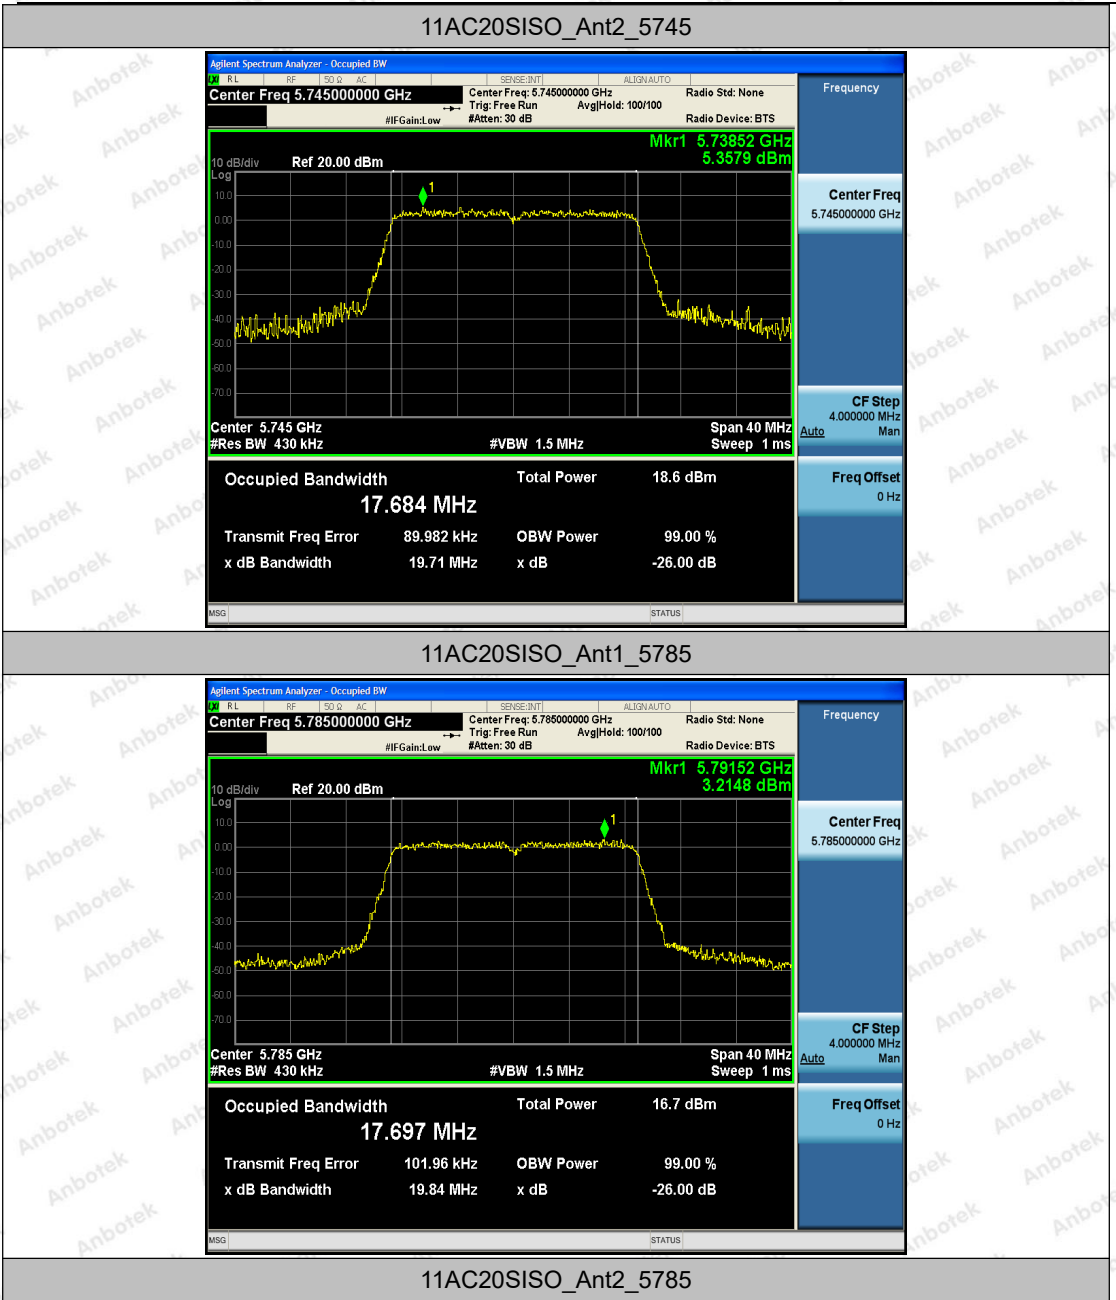

Shenzhen Anbotek Compliance Laboratory Limited

Address: 1/F., Building D, Sogood Science and Technology Park, Sanwei Community, Hangcheng Street, Bao'an District, Shenzhen, Guangdong, China.

Tel: (86) 755-26066440 Fax: (86) 755-26014772 Email: service@anbotek.com

Hotline
400-003-0500
www.anbotek.com