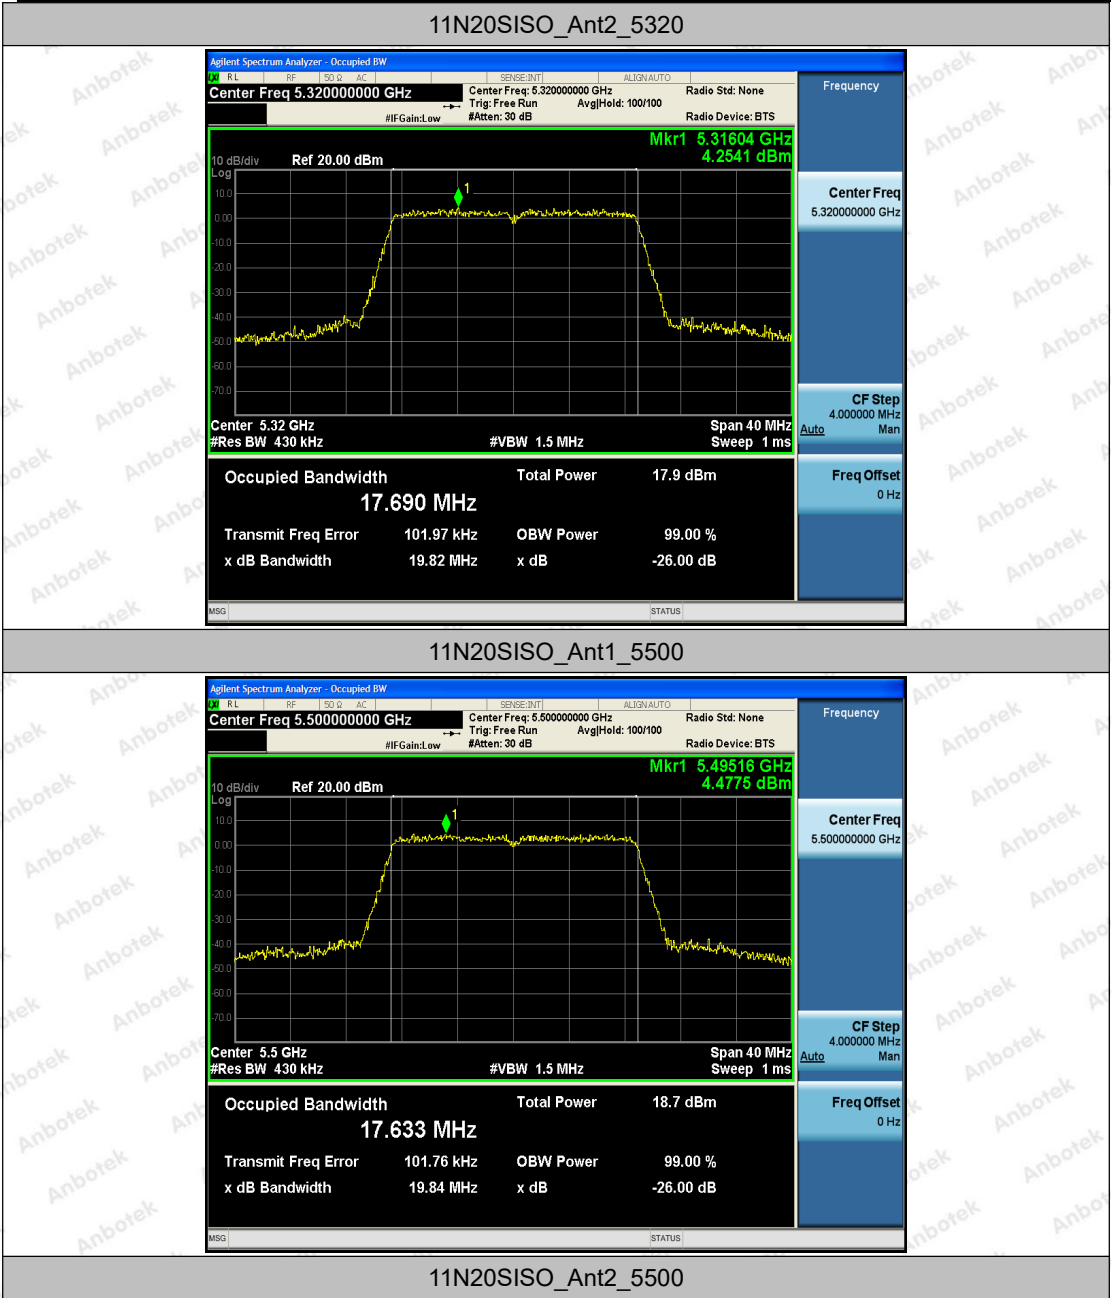

Shenzhen Anbotek Compliance Laboratory Limited

Address: 1/F., Building D, Sogood Science and Technology Park, Sanwei Community, Hangcheng Street, Bao'an District, Shenzhen, Guangdong, China.

Tel: (86) 755-26066440 Fax: (86) 755-26014772 Email: service@anbotek.com

Hotline
400-003-0500
www.anbotek.com