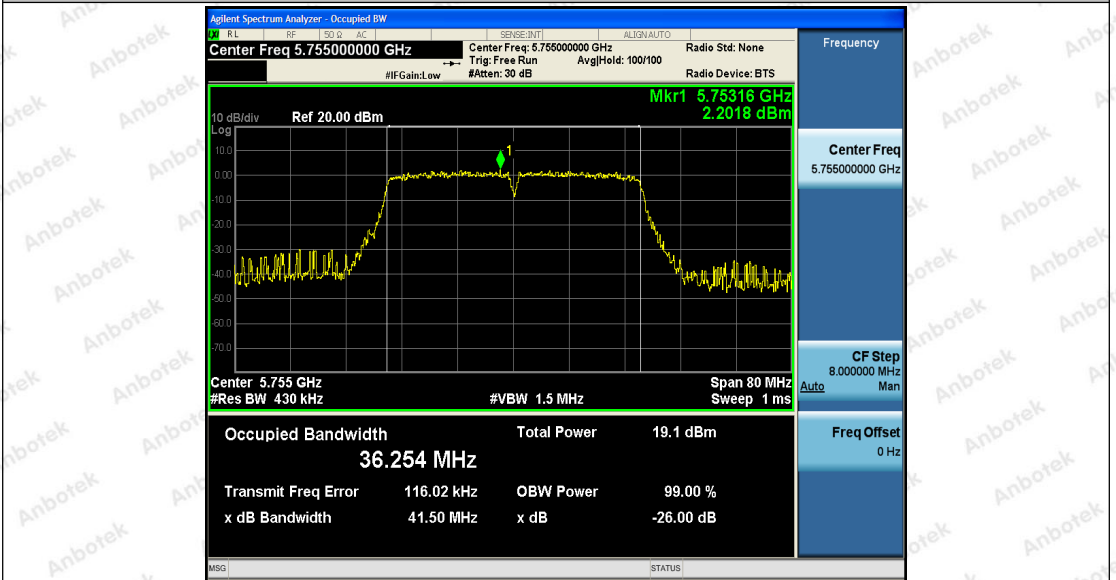

11N40SISO_Ant1_5795