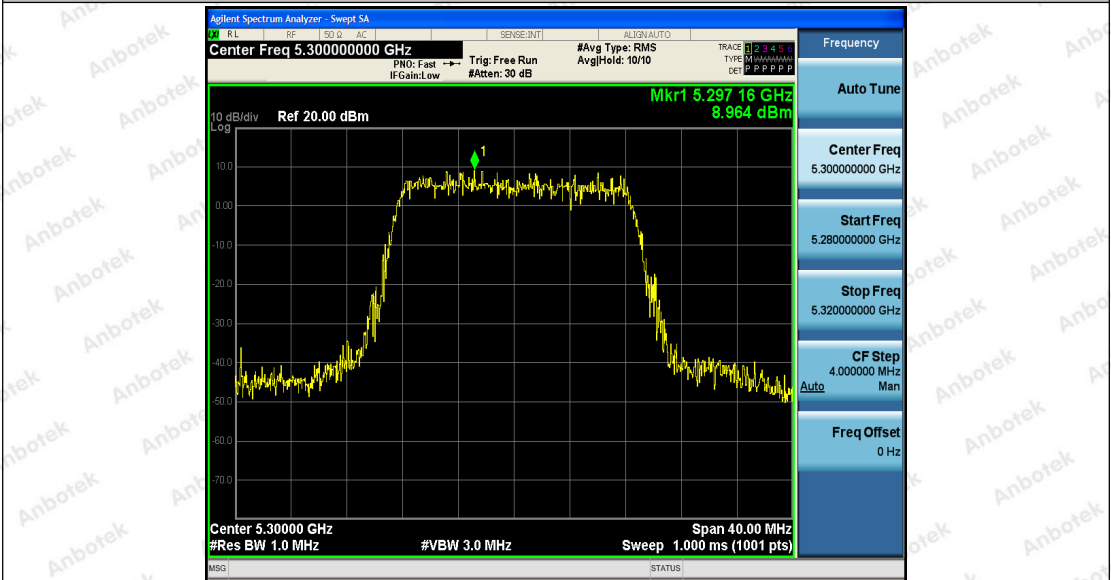

11A_Ant2_5300