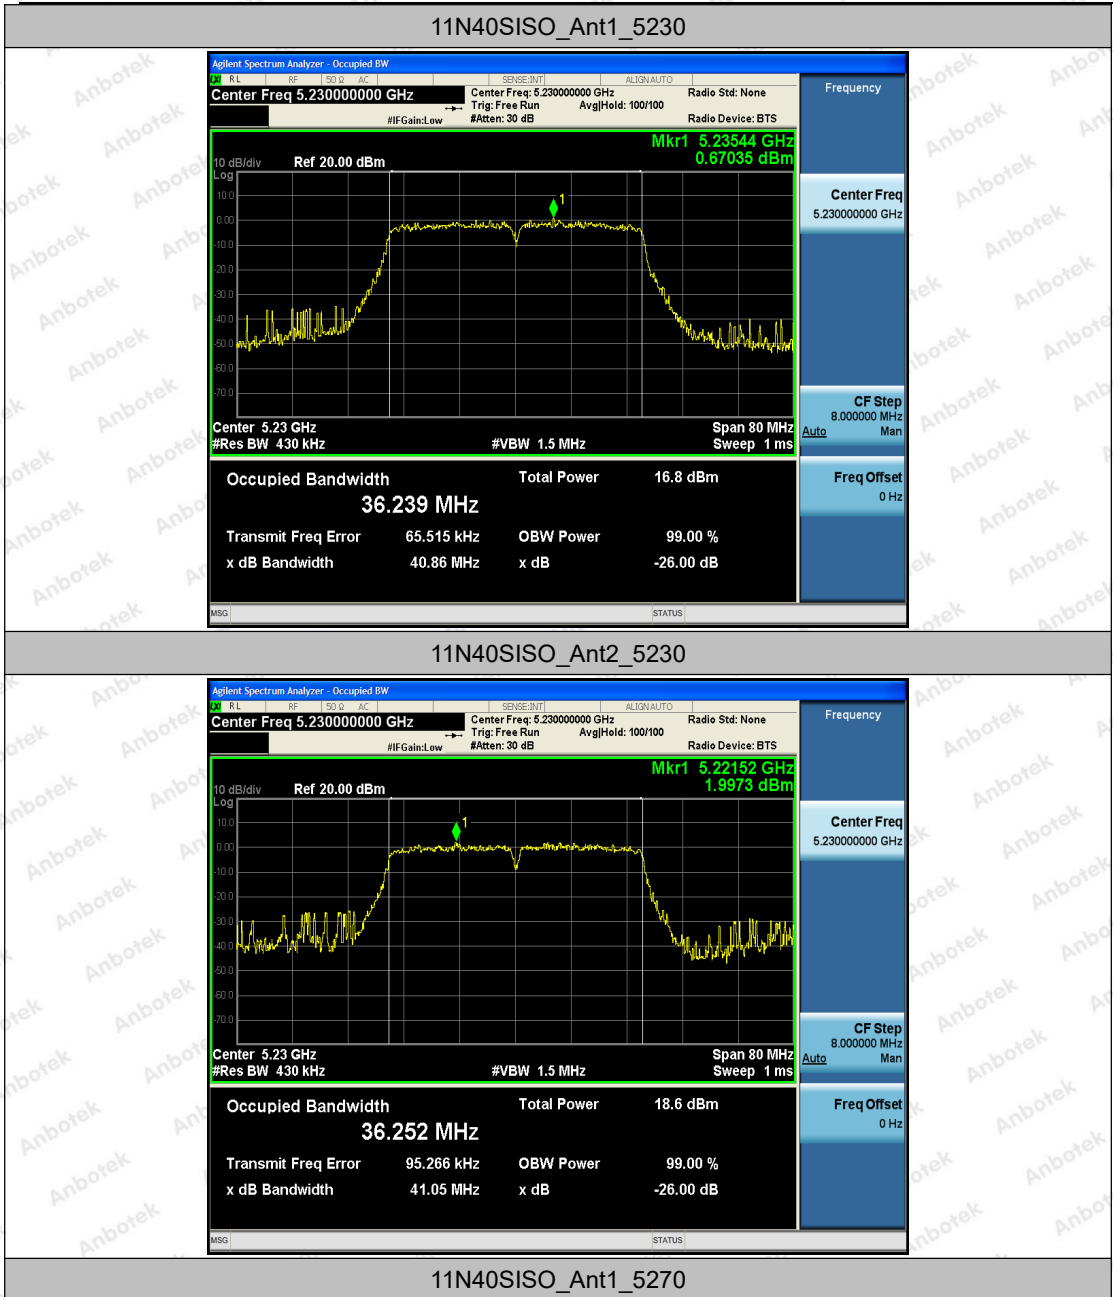

Shenzhen Anbotek Compliance Laboratory Limited

Address: 1/F., Building D, Sogood Science and Technology Park, Sanwei Community, Hangcheng Street, Bao'an District, Shenzhen, Guangdong, China.

Tel: (86) 755-26066440 Fax: (86) 755-26014772 Email: service@anbotek.com

Hotline
400-003-0500
www.anbotek.com