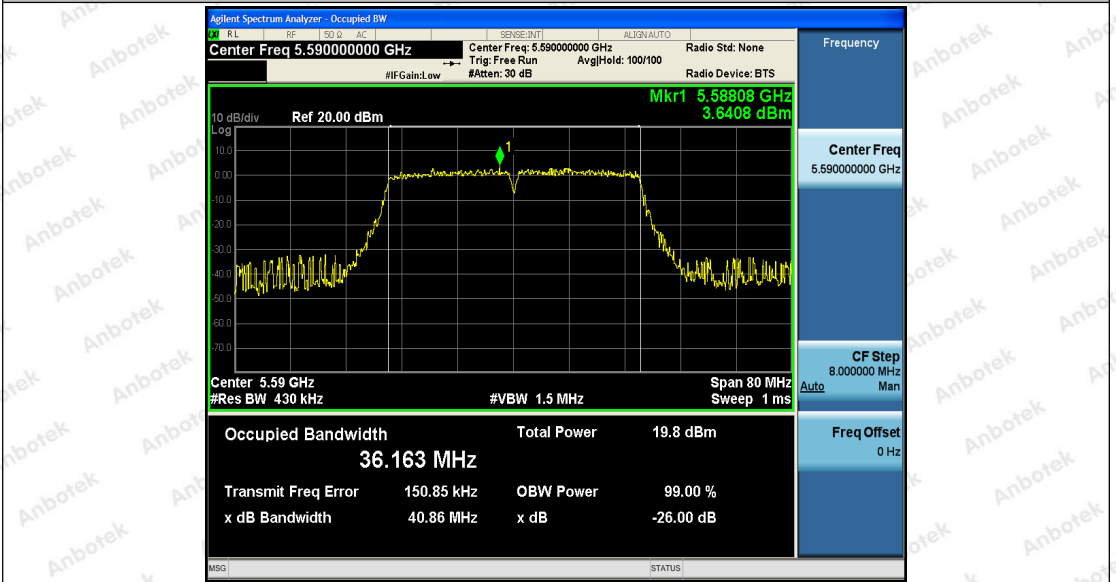

11N40SISO_Ant2_5590