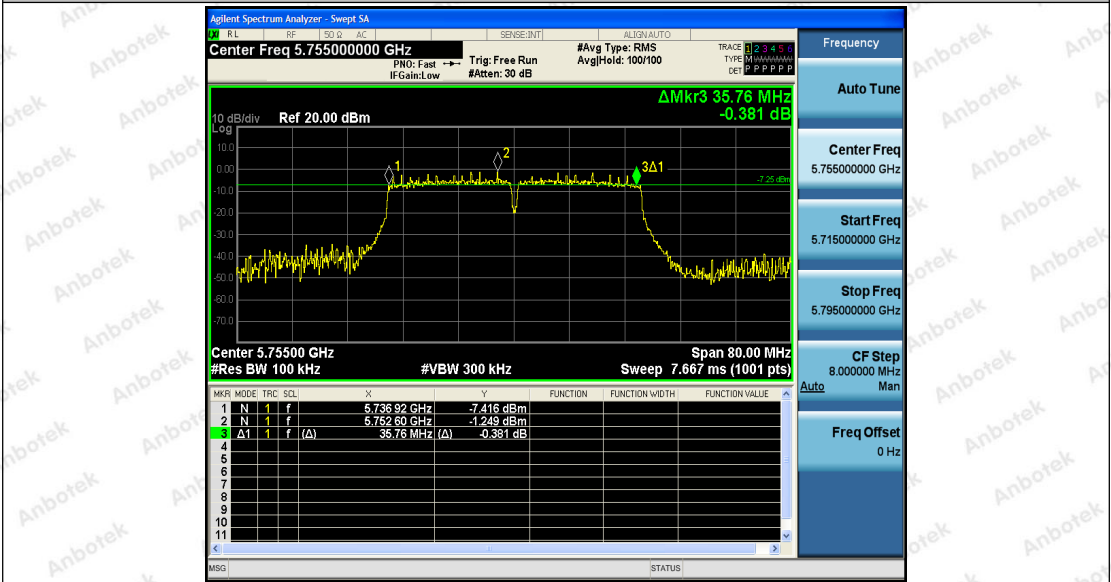

11AC40SISO_Ant1_5795