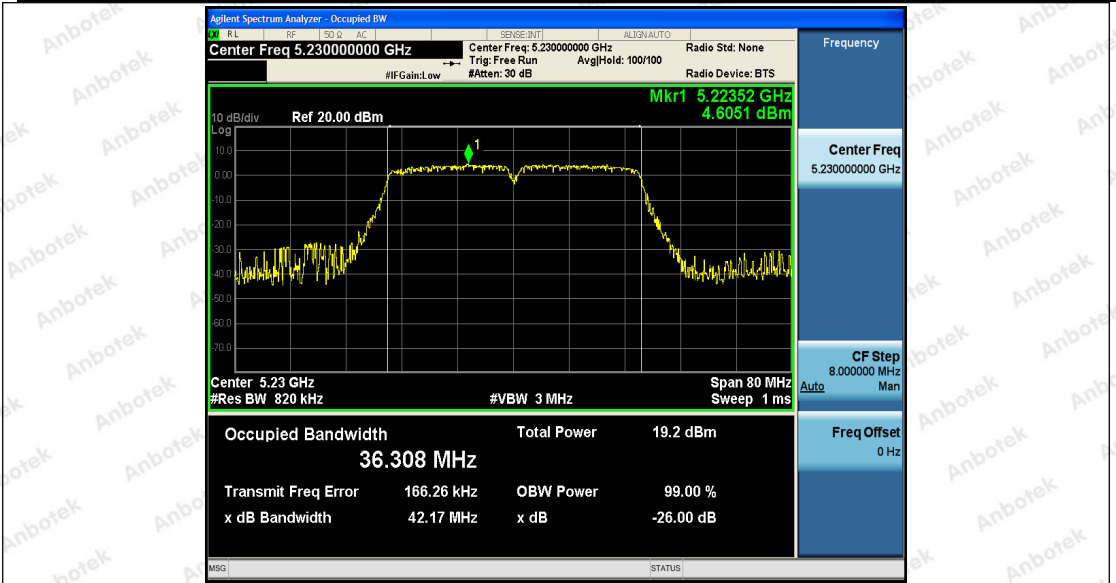

11AC40SISO_Ant2_5230