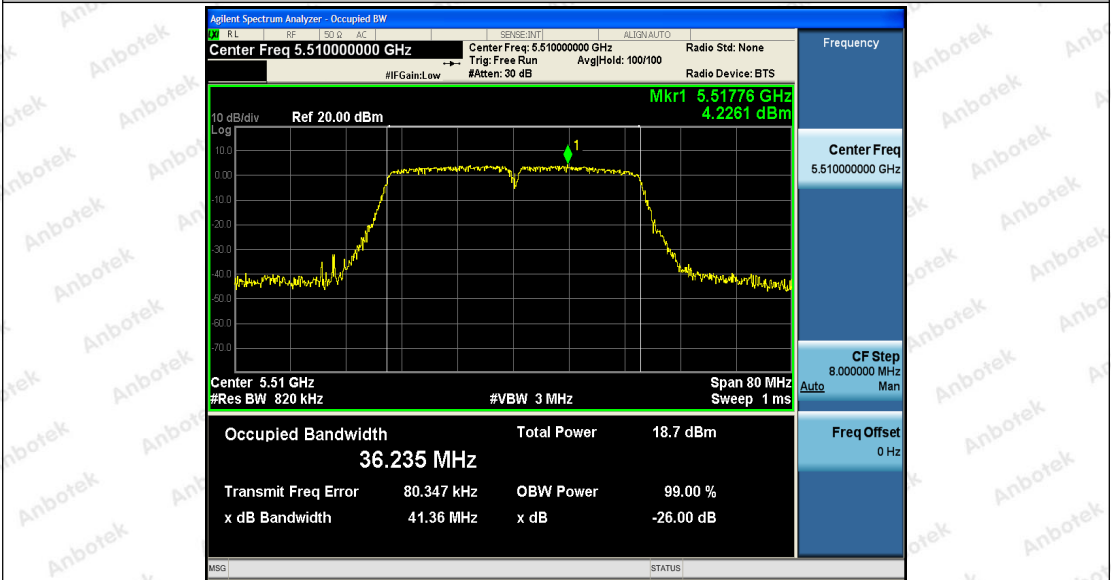

11AC40SISO_Ant2_5510