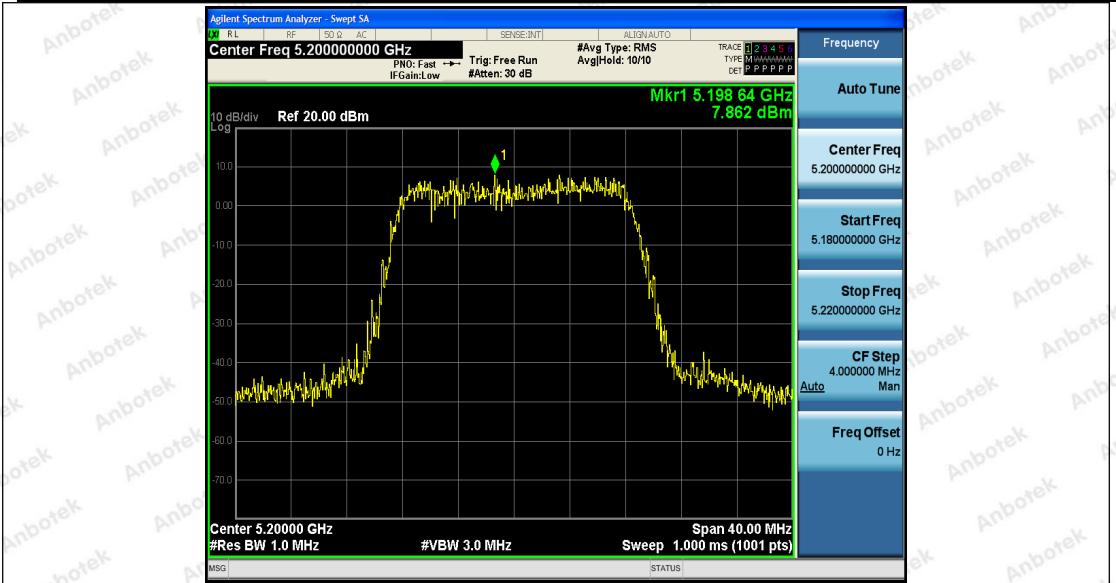

11A_Ant2_5200