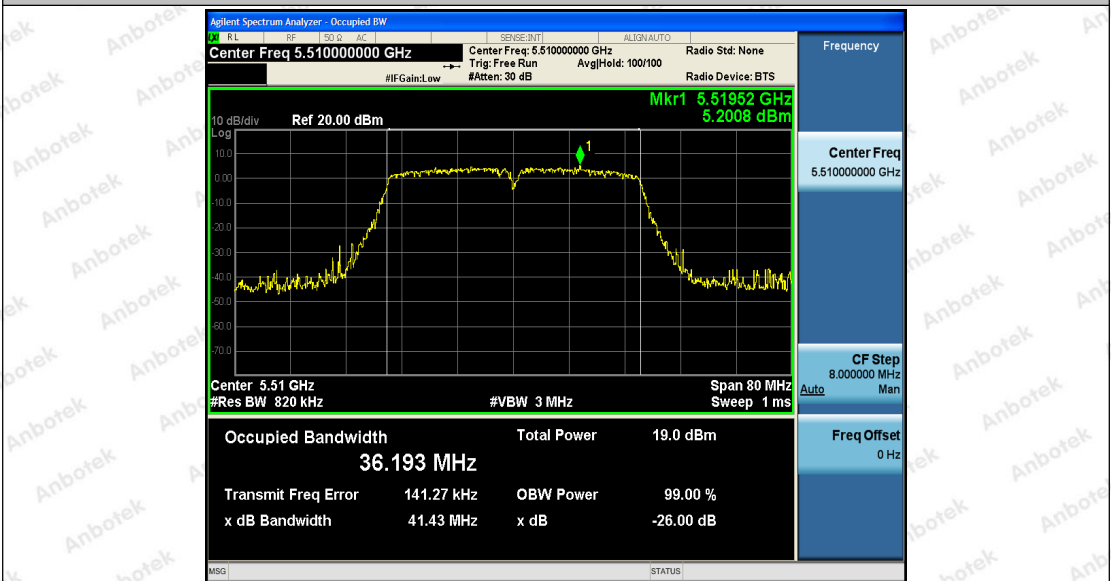

Shenzhen Anbotek Compliance Laboratory Limited

Address: 1/F., Building D, Sogood Science and Technology Park, Sanwei Community, Hangcheng Street, Bao'an District, Shenzhen, Guangdong, China.
Tel: (86) 755-26066440   Fax: (86) 755-26014772   Email: service@anbotek.com

Hotline 400-003-0500
www.anbotek.com