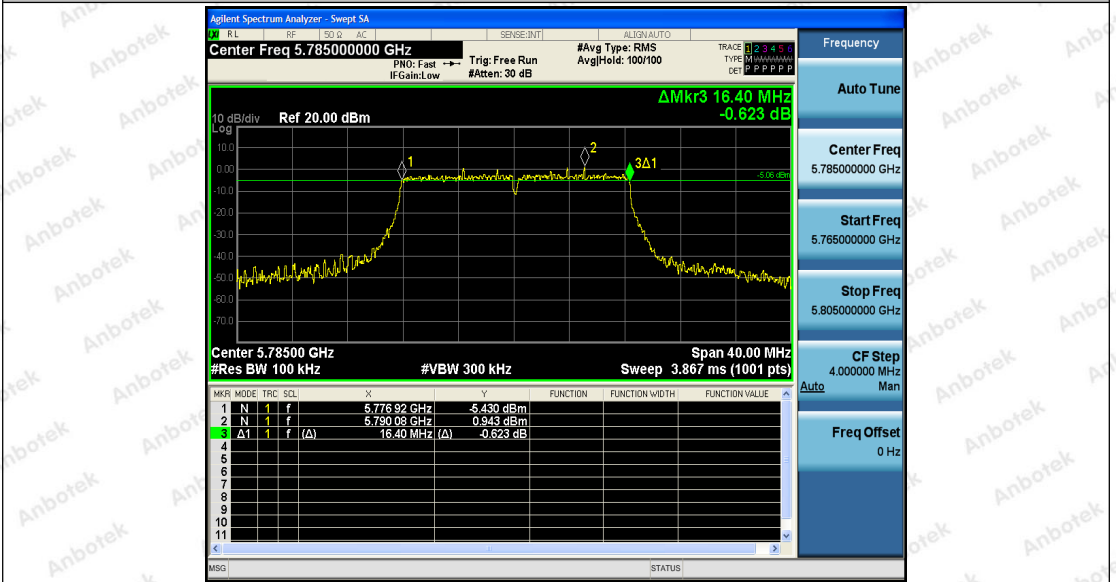

11A_Ant2_5785