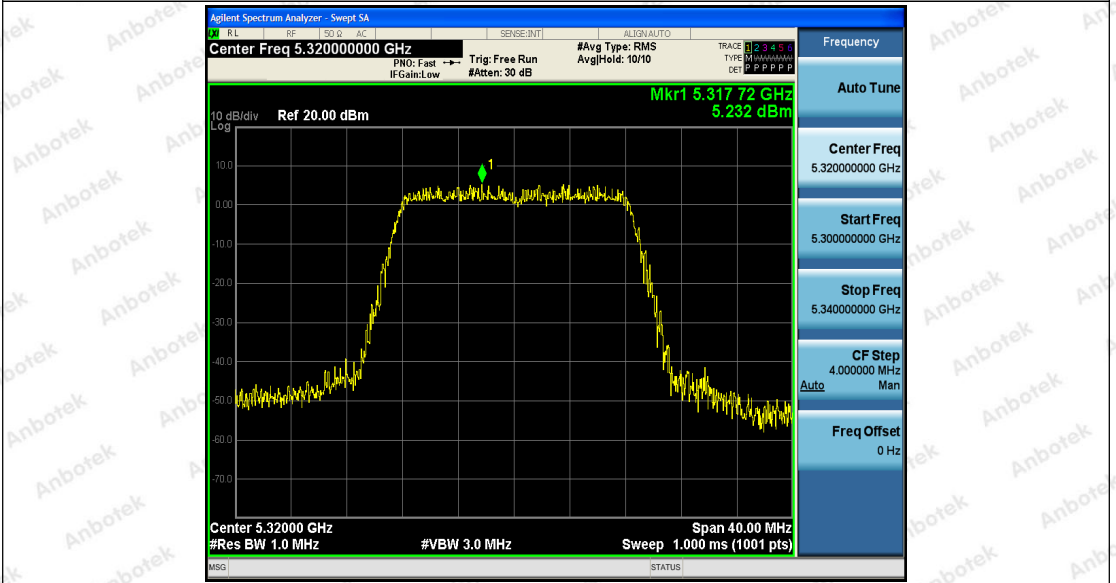

Shenzhen Anbotek Compliance Laboratory Limited

Address: 1/F., Building D, Sogood Science and Technology Park, Sanwei Community, Hangcheng Street, Bao'an District, Shenzhen, Guangdong, China.
Tel: (86) 755-26066440 Fax: (86) 755-26014772 Email: service@anbotek.com

Hotline
400-003-0500
www.anbotek.com