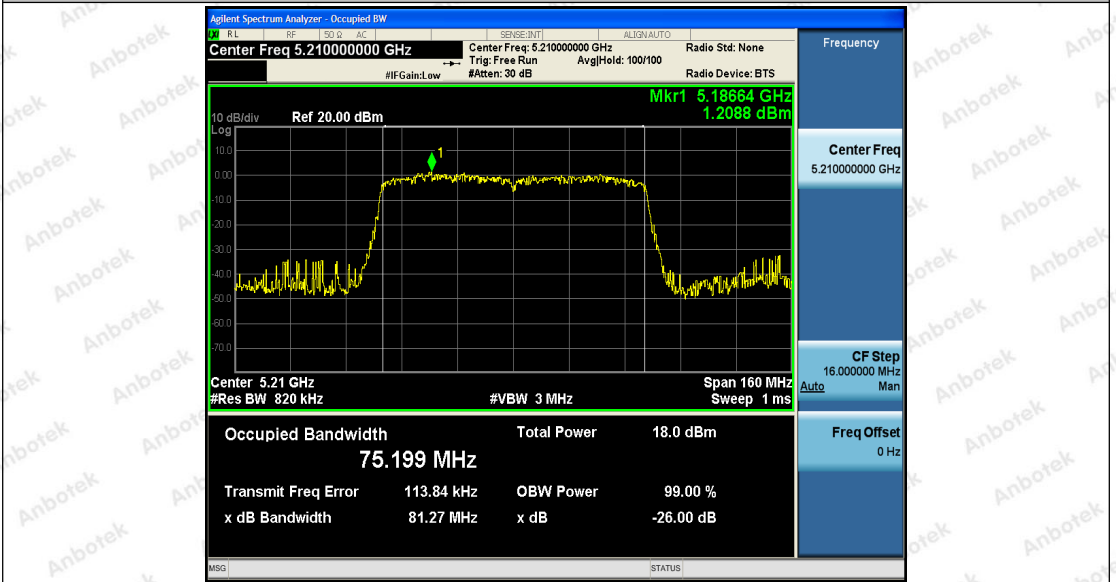

Hotline
 400-003-0500
 www.anbotek.com

11AC80SISO_Ant1_5210

11AC80SISO_Ant2_5210

Shenzhen Anbotek Compliance Laboratory Limited

Address: 1/F., Building D, Sogood Science and Technology Park, Sanwei Community, Hangcheng Street, Bao'an District, Shenzhen, Guangdong, China.
 Tel: (86) 755-26066440 Fax: (86) 755-26014772 Email: service@anbotek.com