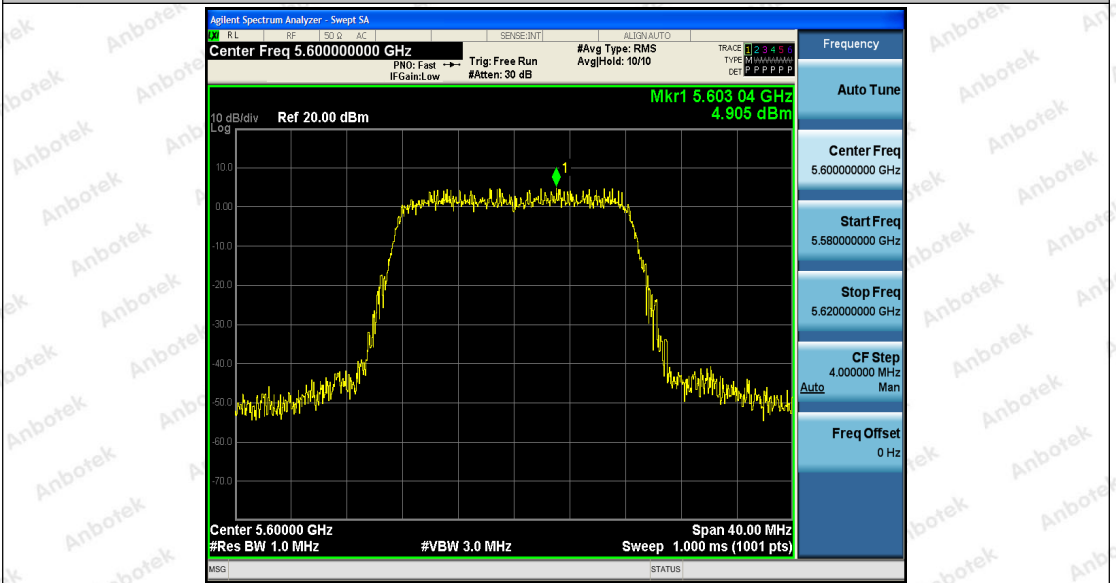

Tel: (86) 755-26066440 Fax: (86) 755-26014772 Email: service@anbotek.com

Hotline
400-003-0500
www.anbotek.com

11A_Ant2_5500

11A_Ant1_5600

Shenzhen Anbotek Compliance Laboratory Limited

Address: 1/F., Building D, Sogood Science and Technology Park, Sanwei Community, Hangcheng Street, Bao'an District, Shenzhen, Guangdong, China.
Tel: (86) 755-26066440 Fax: (86) 755-26014772 Email: service@anbotek.com