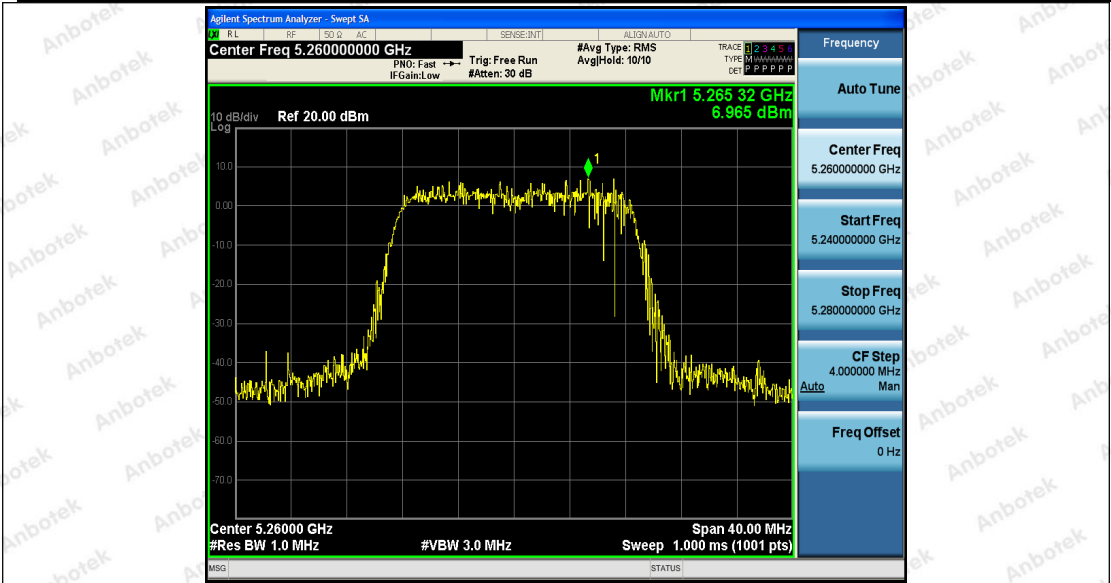

11A_Ant1_5300