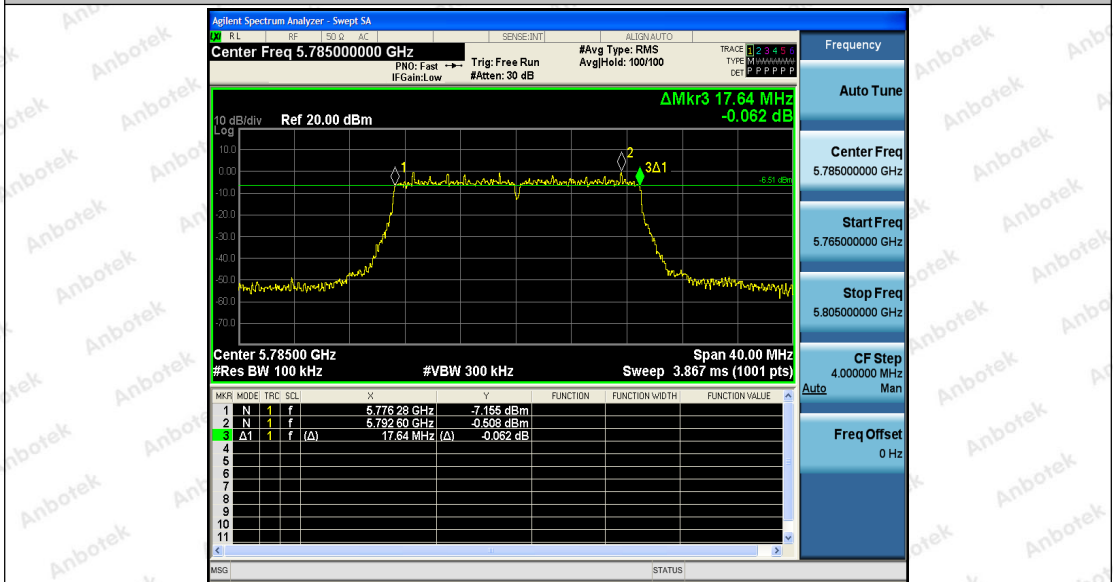

11N20SISO_Ant2_5785