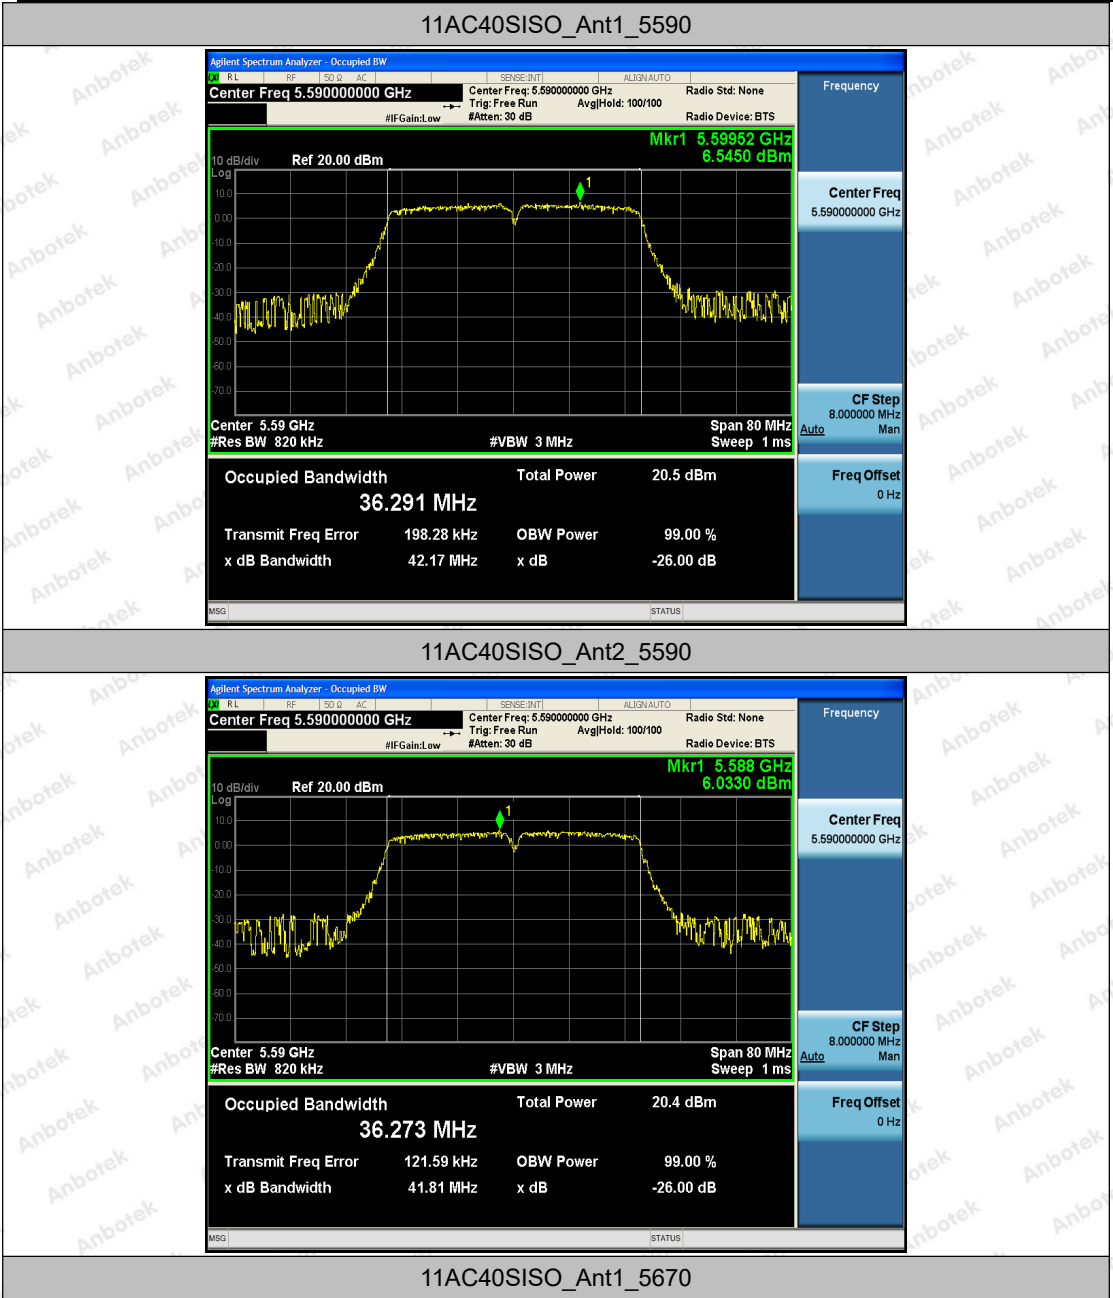

Shenzhen Anbotek Compliance Laboratory Limited

Address: 1/F., Building D, Sogood Science and Technology Park, Sanwei Community, Hangcheng Street, Bao'an District, Shenzhen, Guangdong, China.
Tel: (86) 755-26066440 Fax: (86) 755-26014772 Email: service@anbotek.com

Hotline
400-003-0500
www.anbotek.com