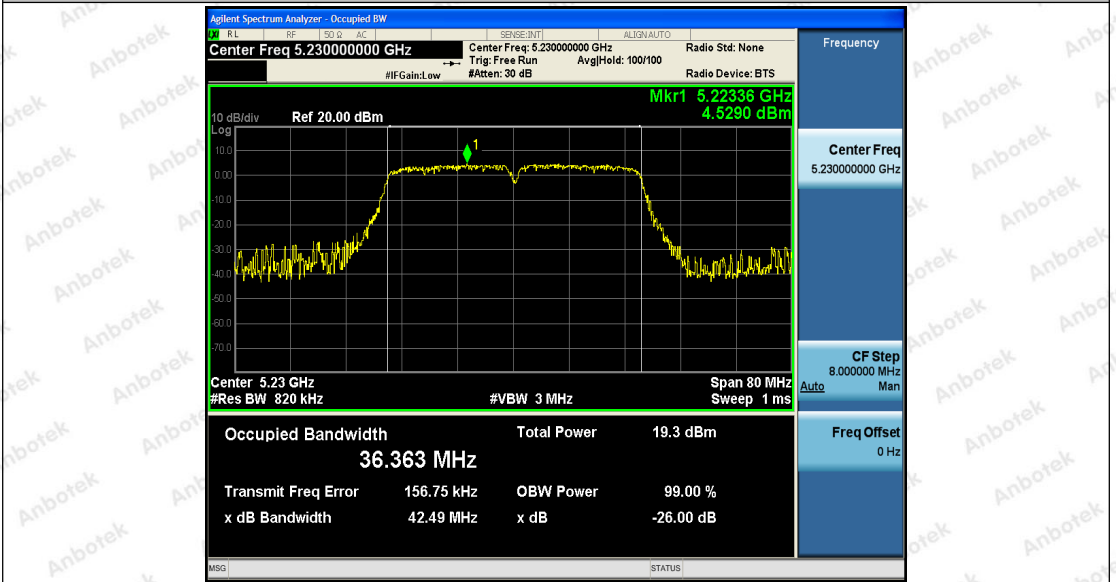

11AC40SISO_Ant1_5270