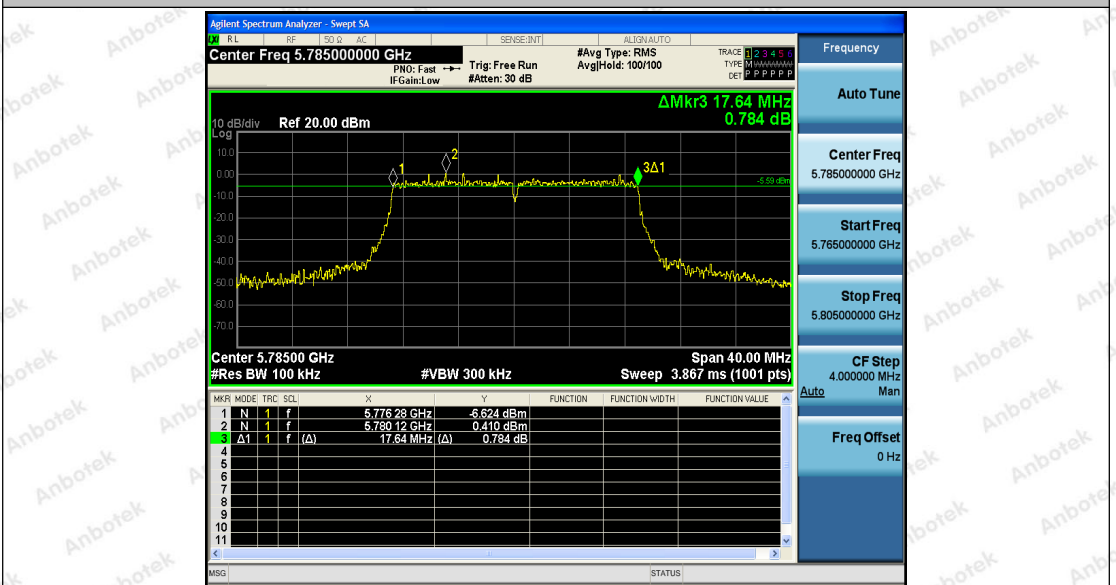

Tel: (86) 755-26066440 Fax: (86) 755-26014772 Email: service@anbotek.com

Hotline
 400-003-0500
 www.anbotek.com

11AC20SISO_Ant1_5785

11AC20SISO_Ant2_5785

Shenzhen Anbotek Compliance Laboratory Limited

Address: 1/F., Building D, Sogood Science and Technology Park, Sanwei Community, Hangcheng Street, Bao'an District, Shenzhen, Guangdong, China.
 Tel: (86) 755-26066440 Fax: (86) 755-26014772 Email: service@anbotek.com