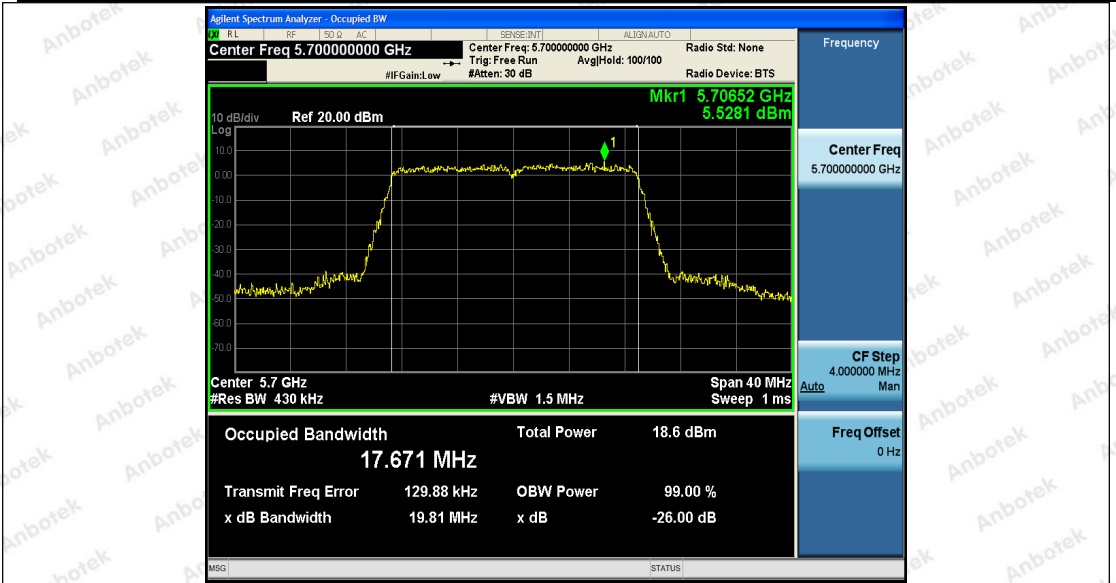

11AC20SISO_Ant2_5700