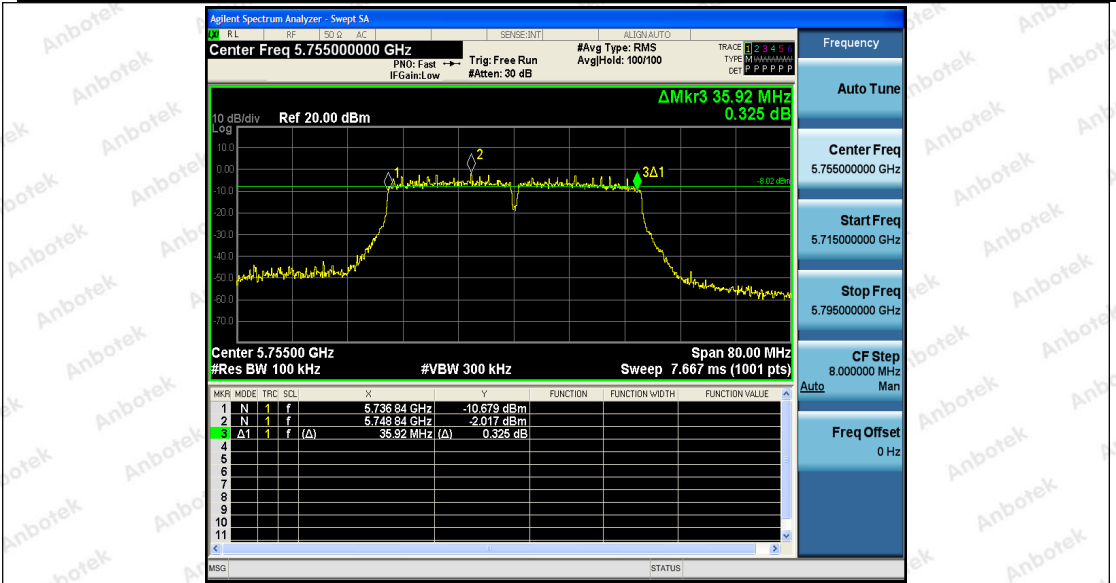

11N40SISO_Ant2_5755