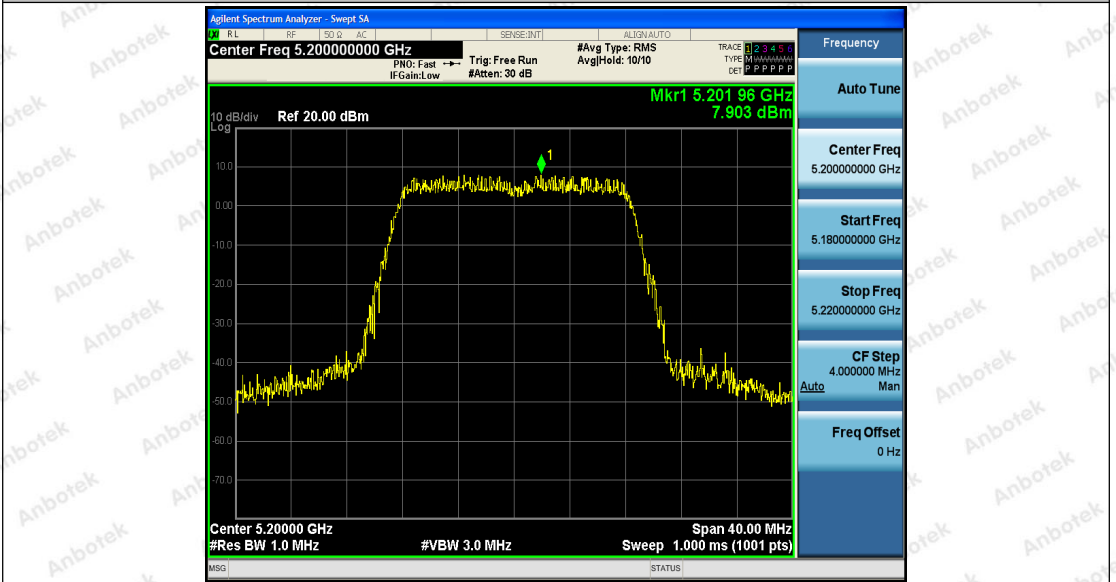

11A_Ant1_5240