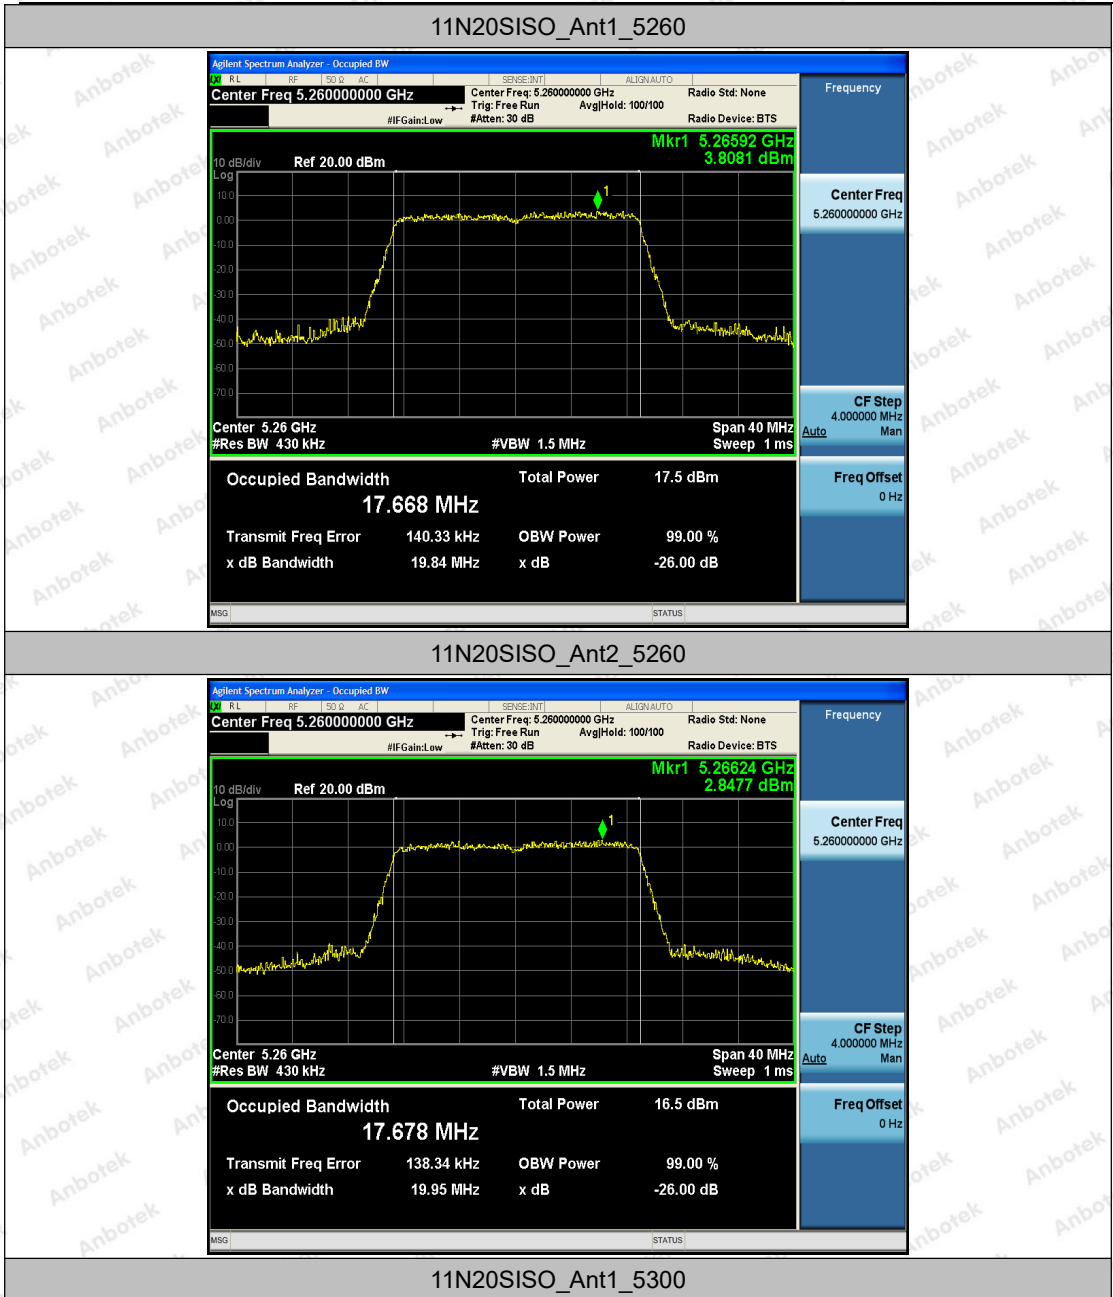

Shenzhen Anbotek Compliance Laboratory Limited

Address: 1/F., Building D, Sogood Science and Technology Park, Sanwei Community, Hangcheng Street, Bao'an District, Shenzhen, Guangdong, China.

Tel: (86) 755-26066440 Fax: (86) 755-26014772 Email: service@anbotek.com

Hotline
400-003-0500
www.anbotek.com