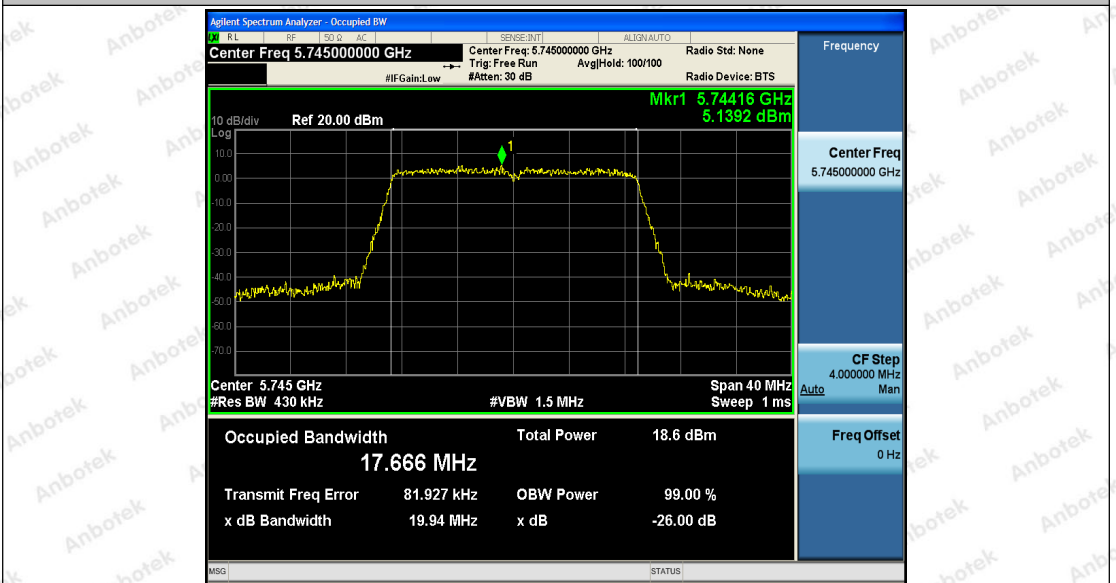

Hotline
 400-003-0500
 www.anbotek.com

11AC20SISO_Ant2_5700

11AC20SISO_Ant1_5745

Shenzhen Anbotek Compliance Laboratory Limited

Address: 1/F., Building D, Sogood Science and Technology Park, Sanwei Community, Hangcheng Street, Bao'an District, Shenzhen, Guangdong, China.