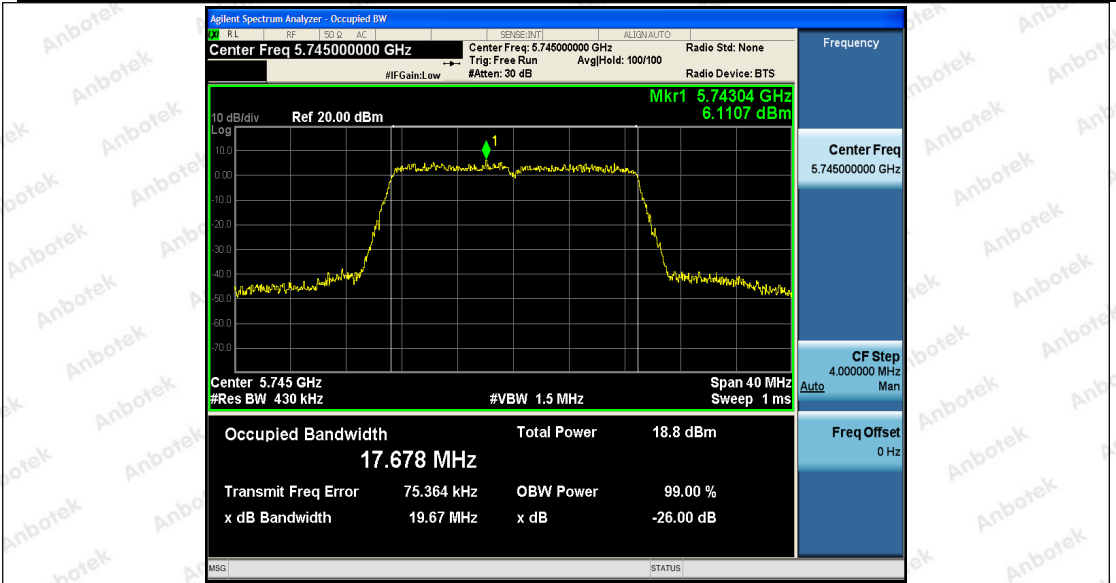

11N20SISO_Ant2_5745