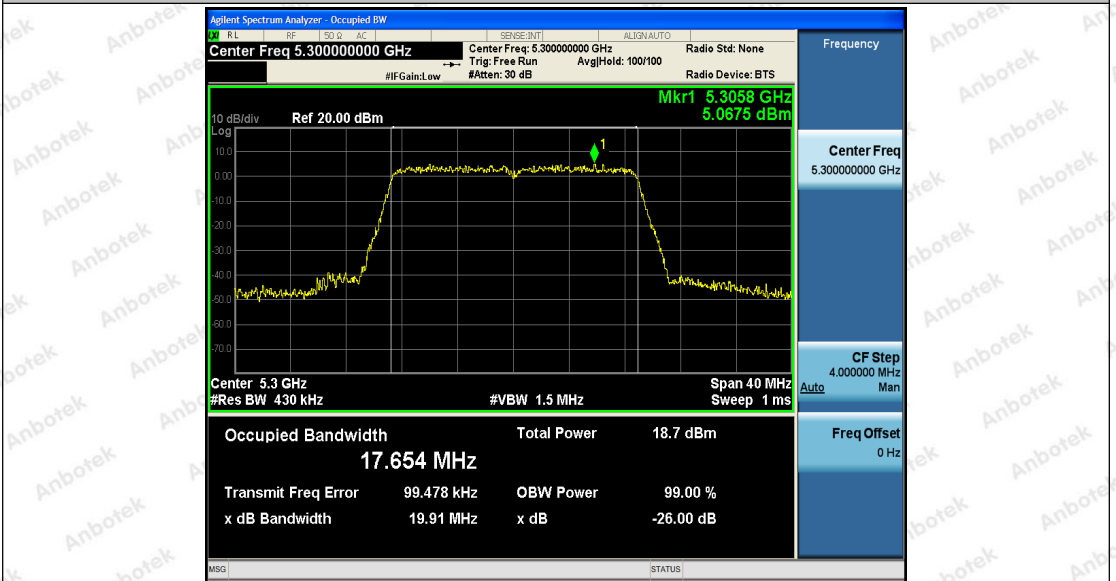

Shenzhen Anbotek Compliance Laboratory Limited

Address: 1/F., Building D, Sogood Science and Technology Park, Sanwei Community, Hangcheng Street, Bao'an District, Shenzhen, Guangdong, China.
Tel: (86) 755-26066440 Fax: (86) 755-26014772 Email: service@anbotek.com

Hotline 400-003-0500
www.anbotek.com