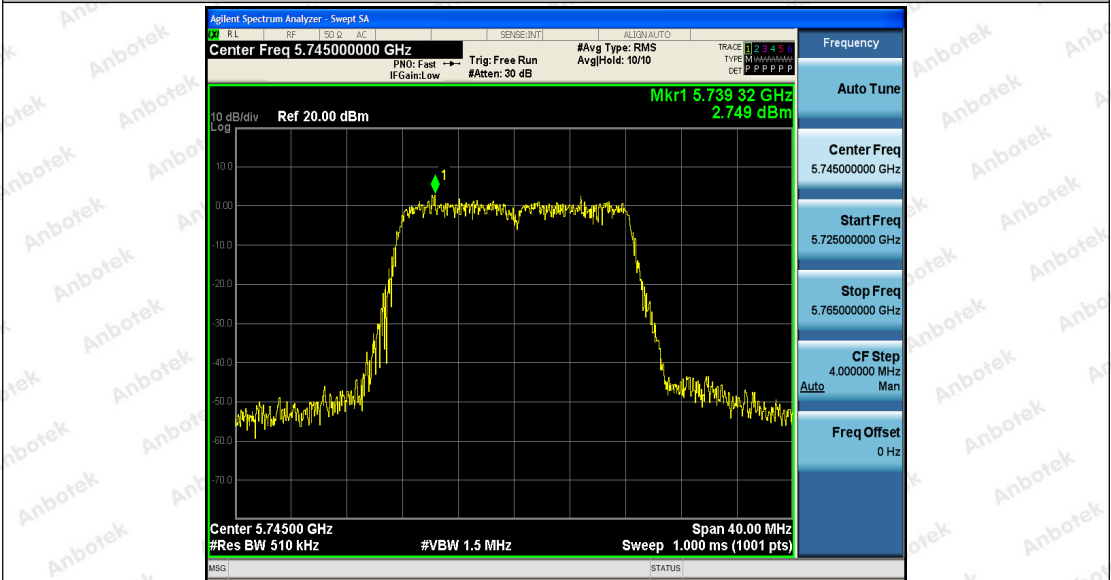

Hotline
400-003-0500
www.anbotek.com

11A_Ant1_5745

11A_Ant2_5745

Shenzhen Anbotek Compliance Laboratory Limited

Address: 1/F., Building D, Sogood Science and Technology Park, Sanwei Community, Hangcheng Street, Bao'an District, Shenzhen, Guangdong, China.