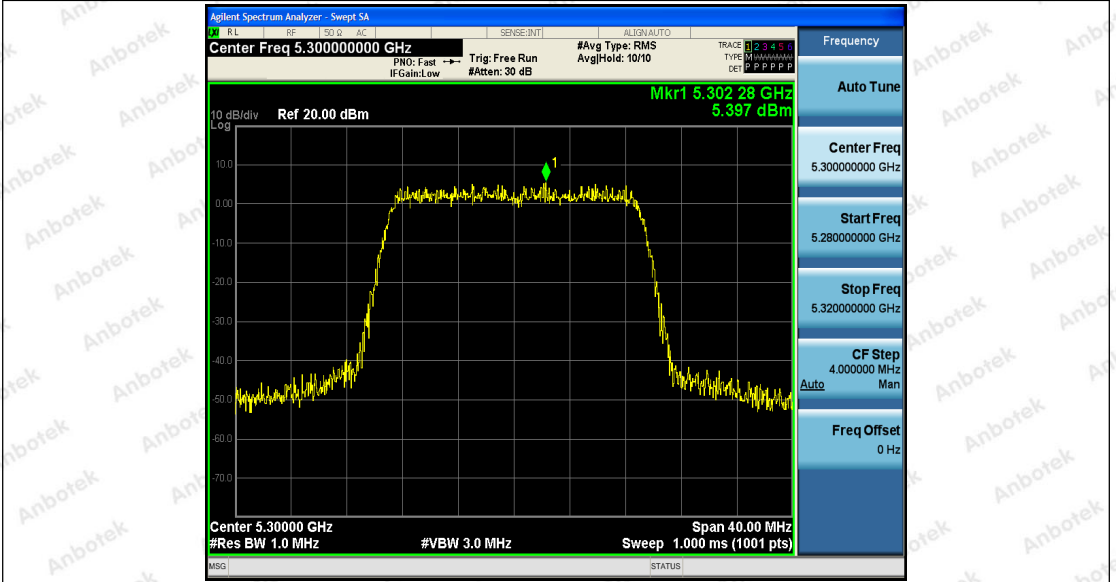

11N20SISO_Ant1_5320