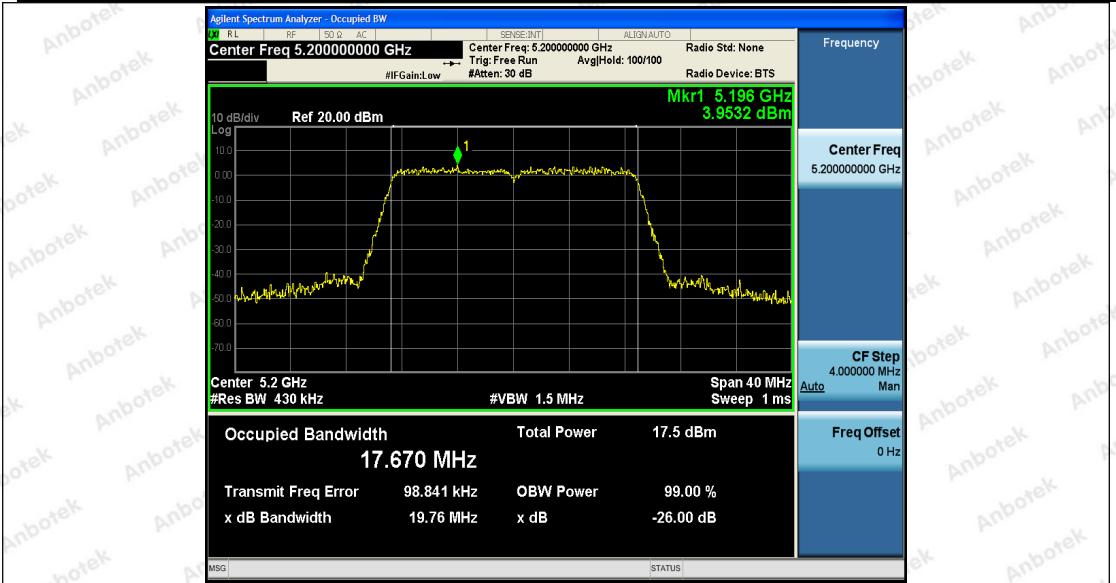

Hotline
 400-003-0500
 www.anbotek.com

11N20SISO_Ant1_5240

11N20SISO_Ant2_5240

Shenzhen Anbotek Compliance Laboratory Limited

Address: 1/F., Building D, Sogood Science and Technology Park, Sanwei Community, Hangcheng Street, Bao'an District, Shenzhen, Guangdong, China.
 Tel: (86) 755-26066440 Fax: (86) 755-26014772 Email: service@anbotek.com