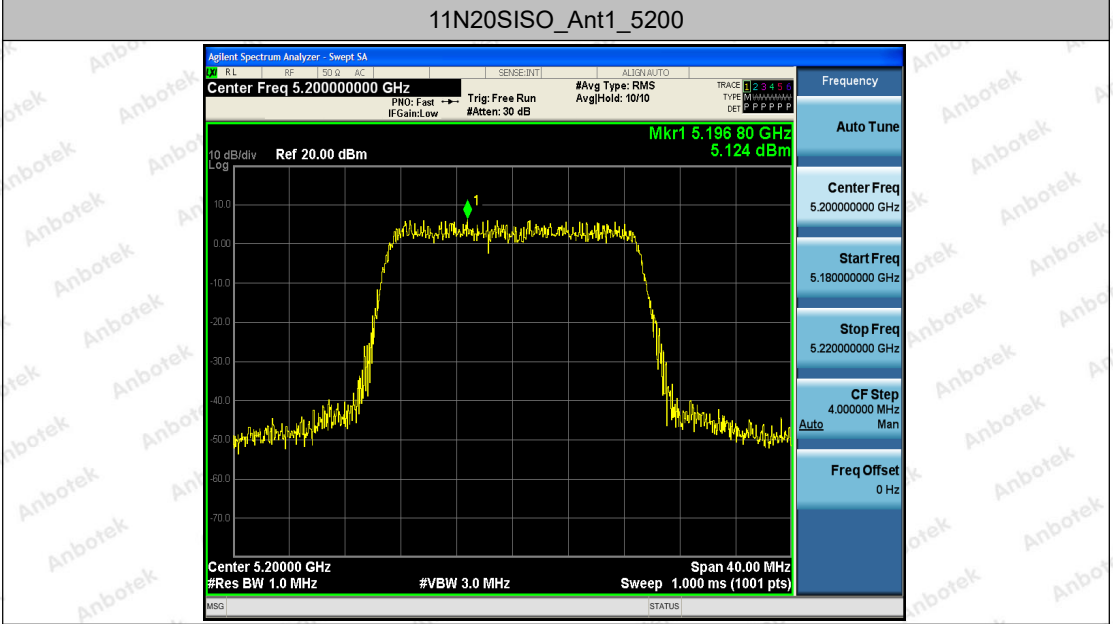

11N20SISO_Ant2_5200

Shenzhen Anbotek Compliance Laboratory Limited

Address: 1/F., Building D, Sogood Science and Technology Park, Sanwei Community, Hangcheng Street, Bao'an District, Shenzhen, Guangdong, China.
Tel: (86) 755-26066440 Fax: (86) 755-26014772 Email: service@anbotek.com

Hotline
400-003-0500
www.anbotek.com