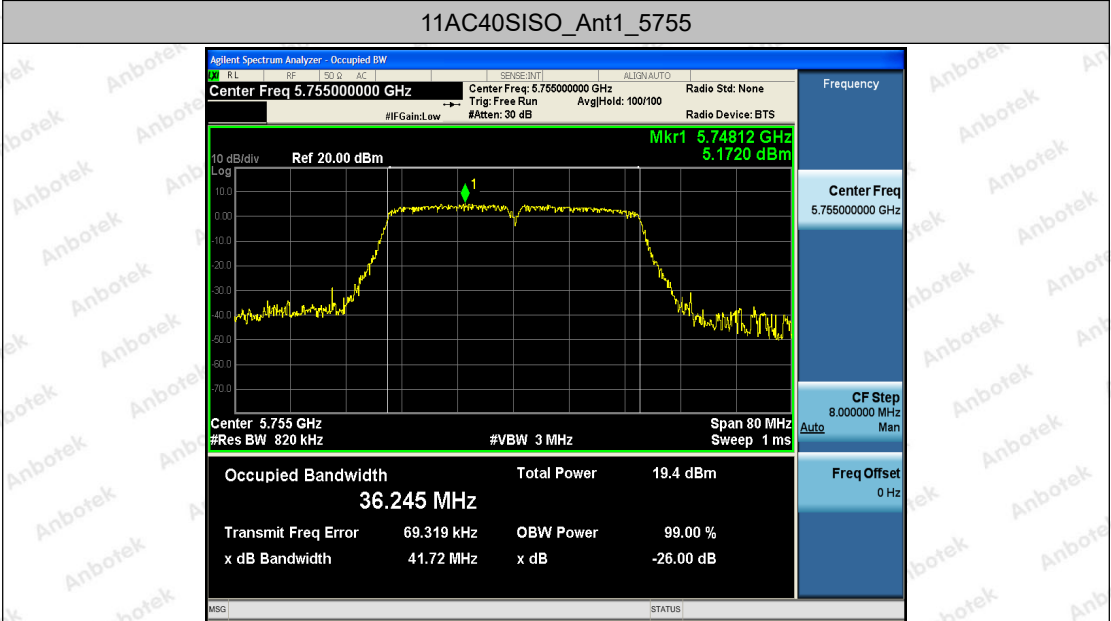

Shenzhen Anbotek Compliance Laboratory Limited

Address: 1/F., Building D, Sogood Science and Technology Park, Sanwei Community, Hangcheng Street, Bao'an District, Shenzhen, Guangdong, China.

Tel: (86) 755-26066440 Fax: (86) 755-26014772 Email: service@anbotek.com

Hotline
400-003-0500
www.anbotek.com