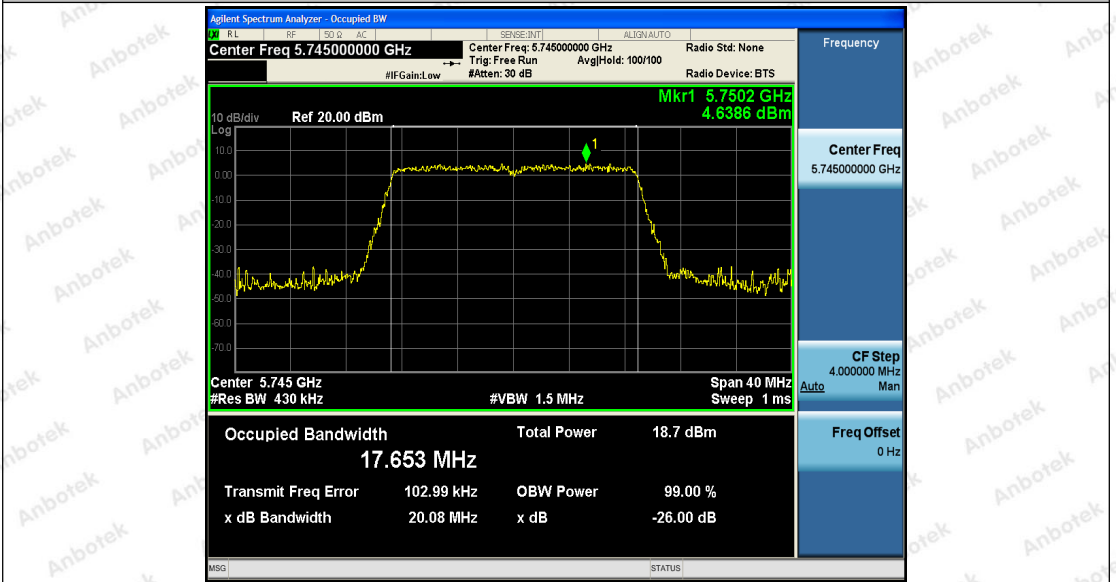

11N20SISO_Ant1_5785