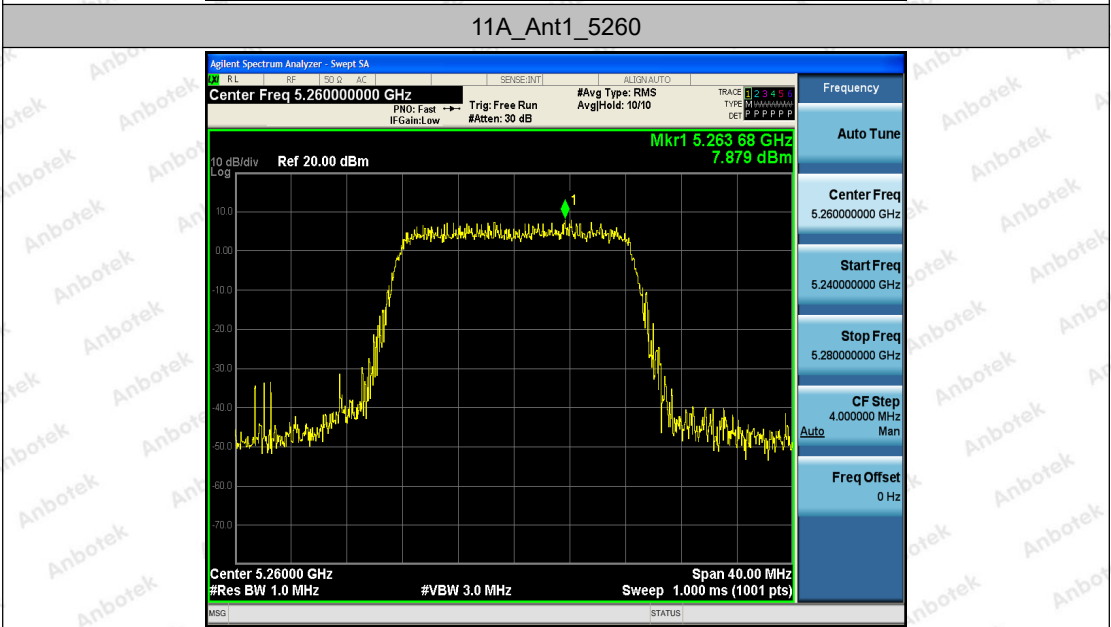

11A_Ant2_5260

Shenzhen Anbotek Compliance Laboratory Limited

Address: 1/F., Building D, Sogood Science and Technology Park, Sanwei Community, Hangcheng Street, Bao'an District, Shenzhen, Guangdong, China.
Tel: (86) 755-26066440 Fax: (86) 755-26014772 Email: service@anbotek.com

Hotline
400-003-0500
www.anbotek.com