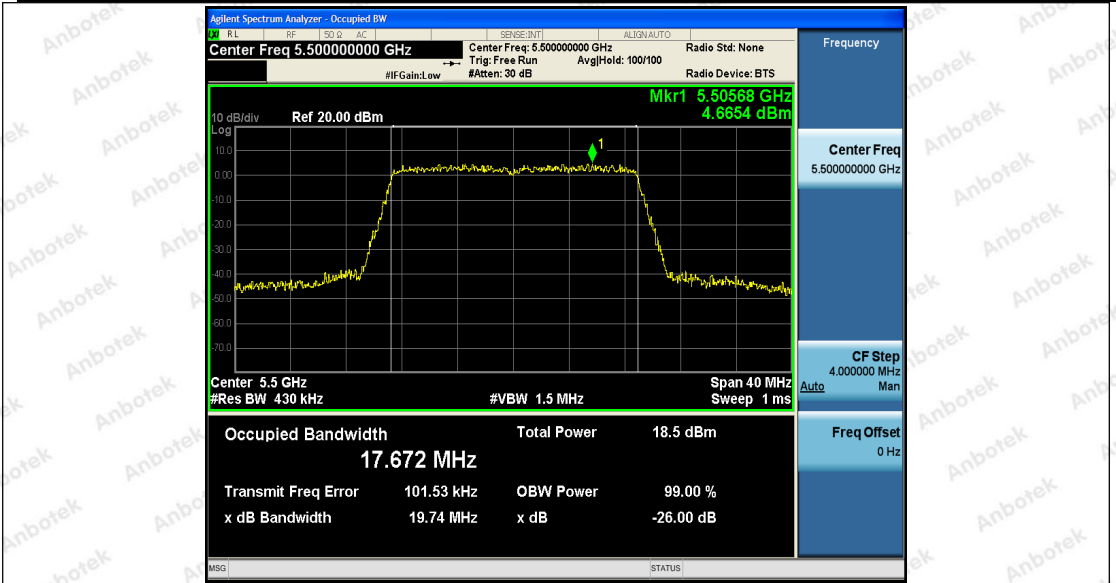

11N20SISO_Ant1_5600