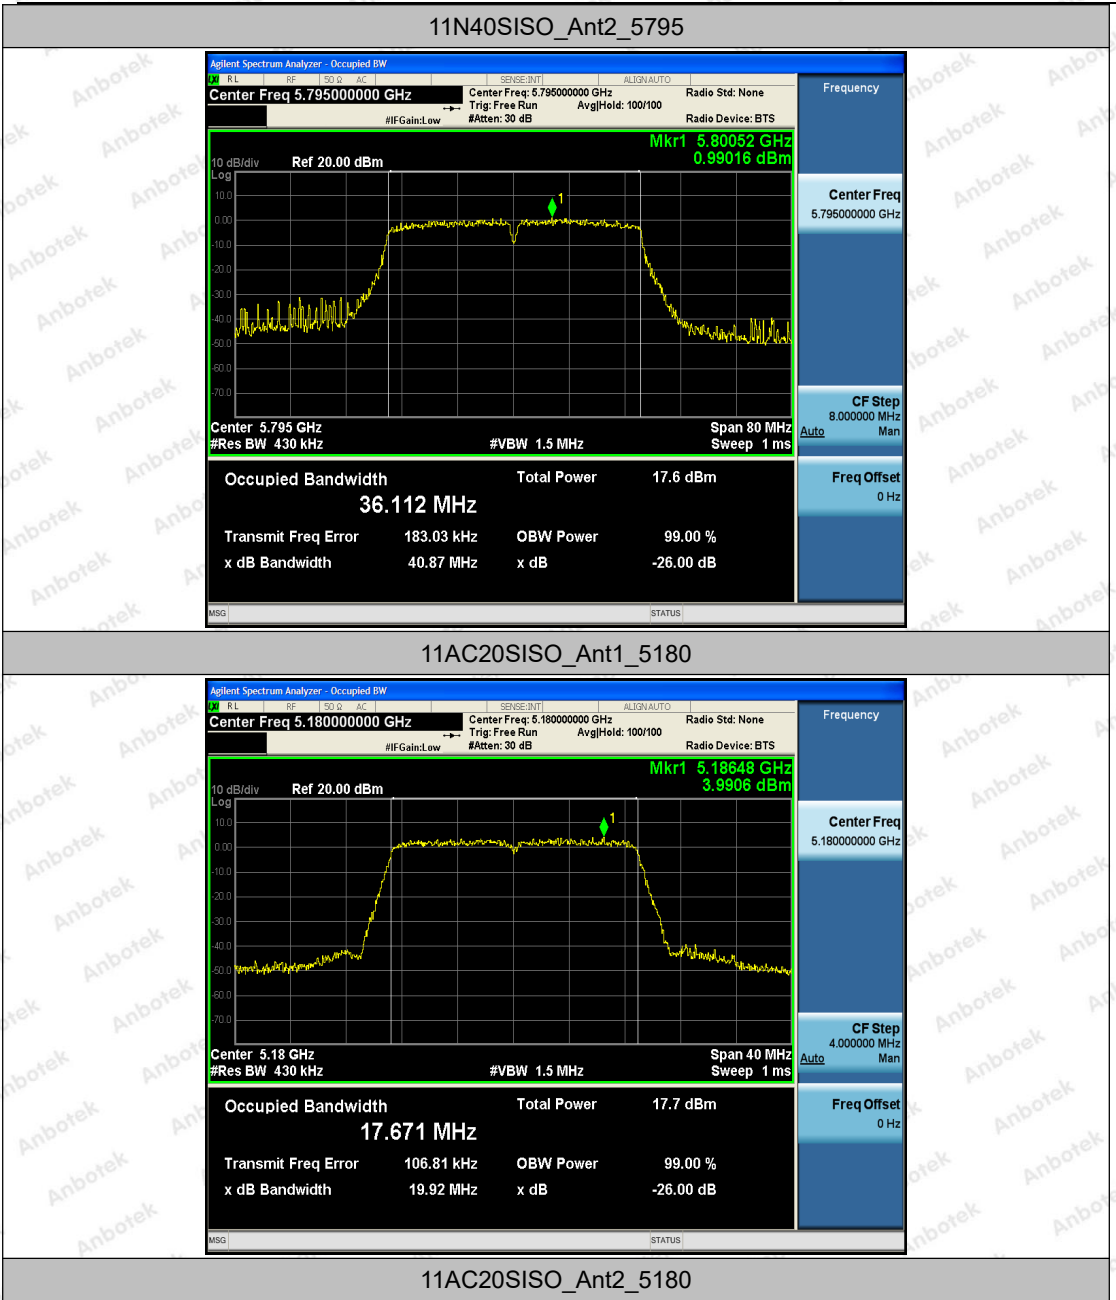

Shenzhen Anbotek Compliance Laboratory Limited

Address: 1/F., Building D, Sogood Science and Technology Park, Sanwei Community, Hangcheng Street, Bao'an District, Shenzhen, Guangdong, China.
Tel: (86) 755-26066440 Fax: (86) 755-26014772 Email: service@anbotek.com

Hotline
400-003-0500
www.anbotek.com